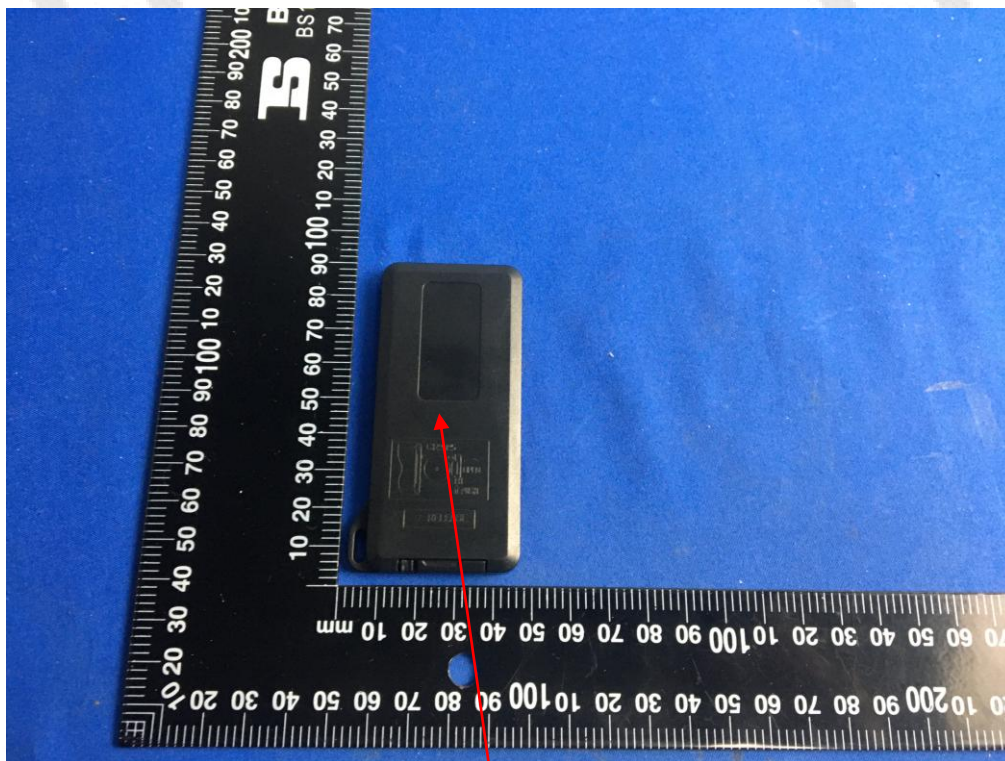

FCC-ID Label Information

1. Label location:

CHASING RGB REMOTE

Model: HE-CHASE-RM

FCC ID: 2AHL8HE-CHASE-RM