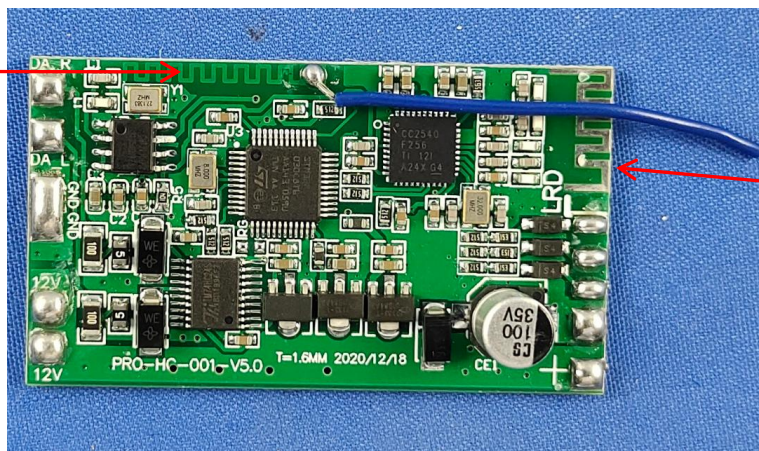

Internal Photos of EUT

RF 433M signal
reception
Antenna

BT Antenna