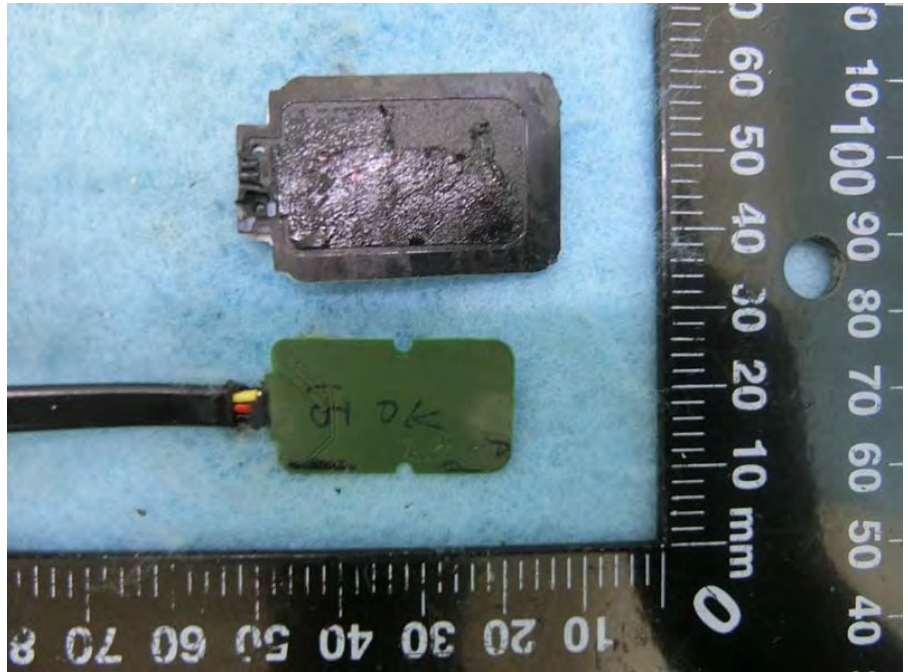

Brand Name: iBEAM Model Name: TE-2PSK

Main cable for car front radar

Main cable for car rear radar

BGC button (Calibration) cable

Function on/off button cable

Buzzer