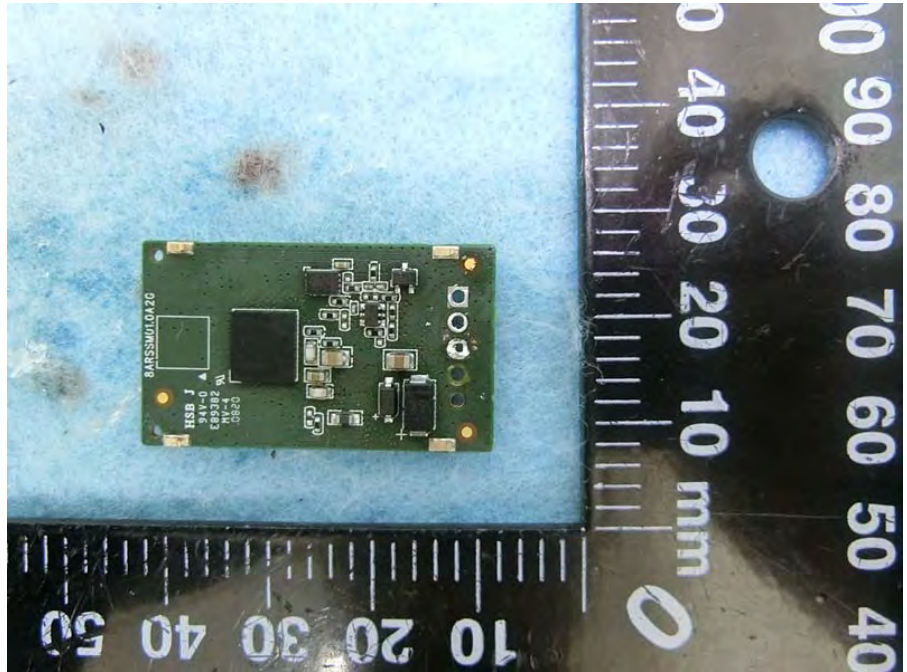

Brand Name: iBEAM Model Name: TE-2PSK

Main cable for car front radar

Main cable for car rear radar

BGC button (Calibration) cable

Function on/off button cable

Buzzer