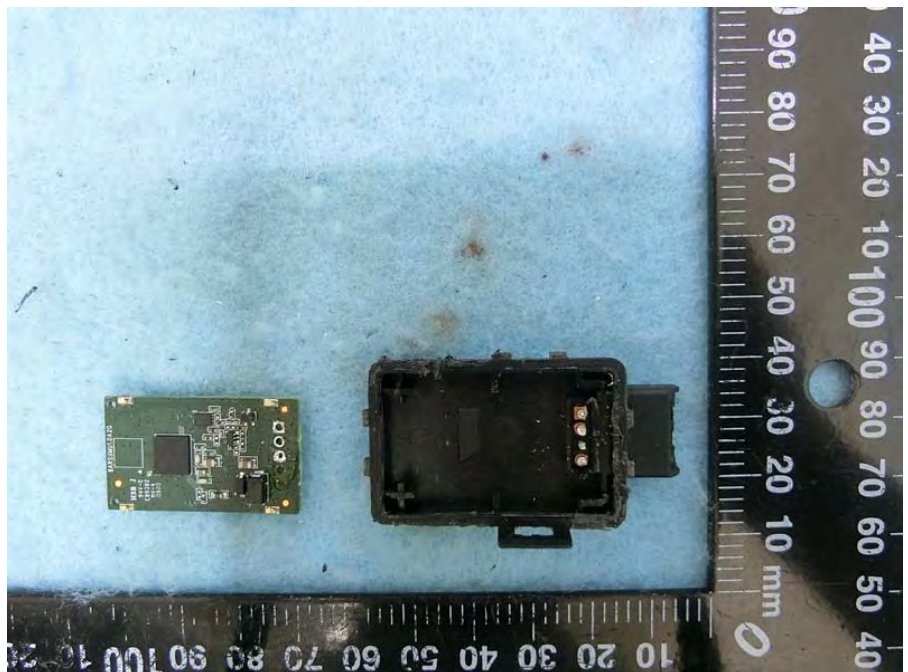

Brand Name: iBEAM Model Name: TE-2PSK

Main cable for car front radar

Main cable for car rear radar

BGC button (Calibration) cable

Function on/off button cable

Buzzer