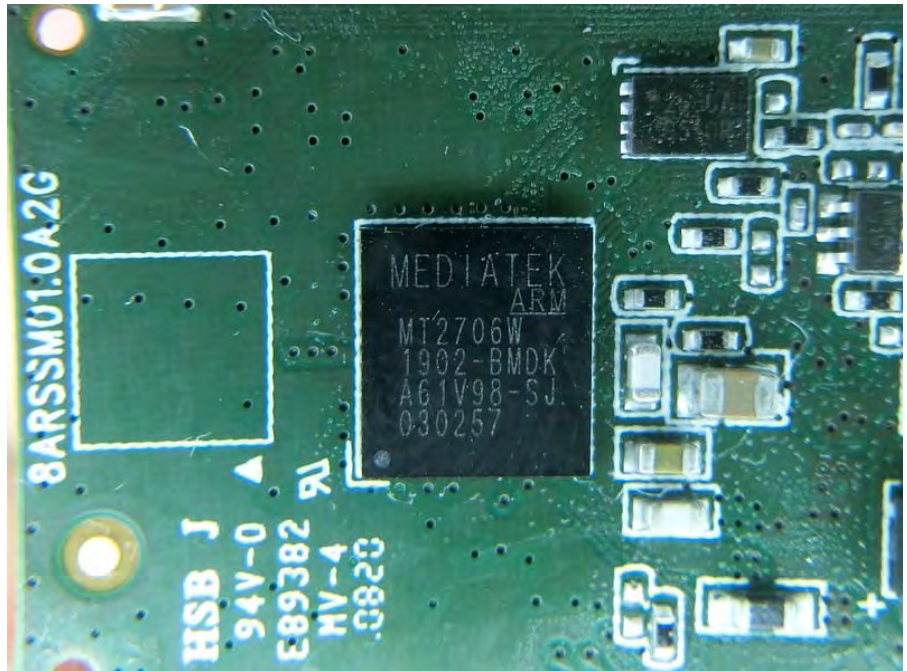

Brand Name: iBEAM Model Name: TE-2PSK

Main cable for car front radar

Main cable for car rear radar

BGC button (Calibration) cable

Function on/off button cable

Buzzer