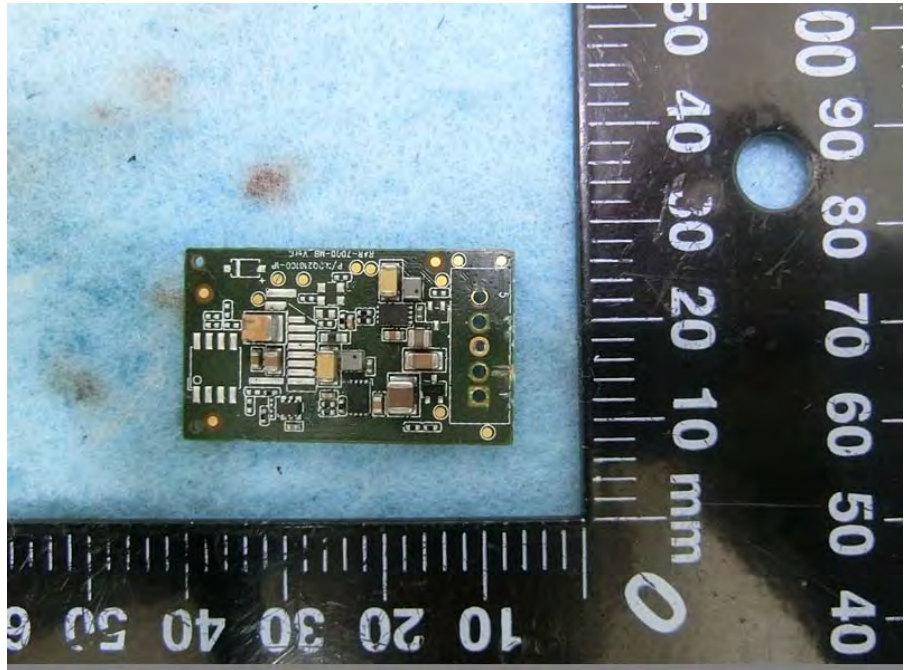

Brand Name: iBEAM Model Name: TE-2PSK

Main cable for car front radar

Main cable for car rear radar

BGC button (Calibration) cable

Function on/off button cable

Buzzer