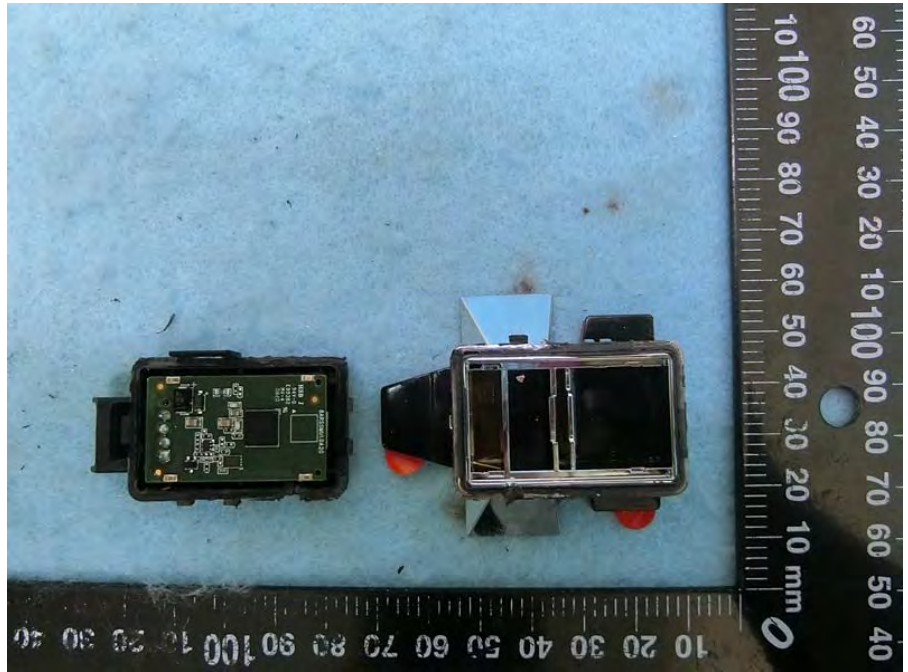

Brand Name: iBEAM Model Name: TE-2PSK

Main cable for car front radar

Main cable for car rear radar

BGC button (Calibration) cable

Function on/off button cable

Buzzer