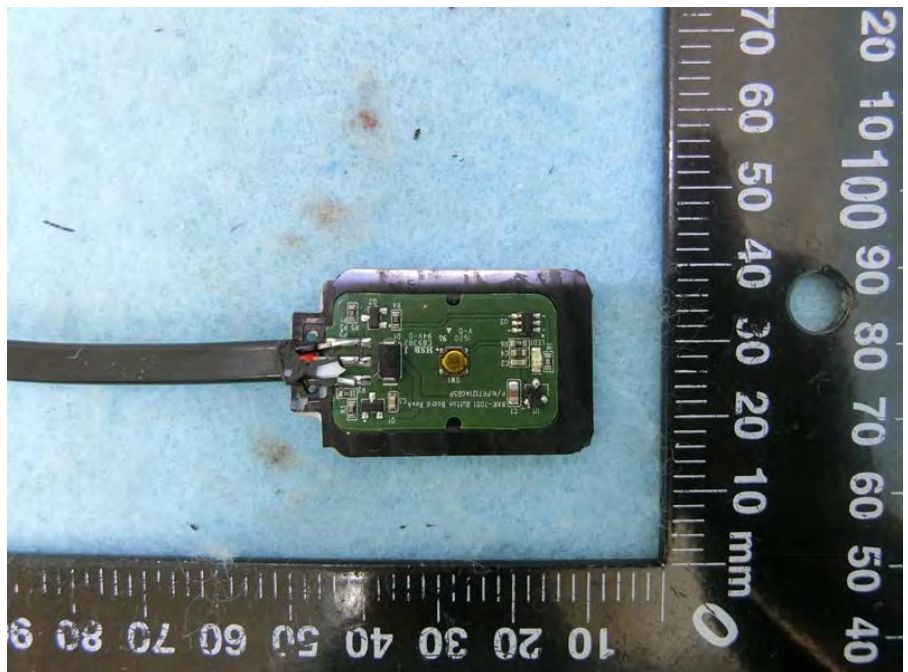

Brand Name: iBEAM Model Name: TE-2PSK

Main cable for car front radar

Main cable for car rear radar

BGC button (Calibration) cable

Function on/off button cable

Buzzer