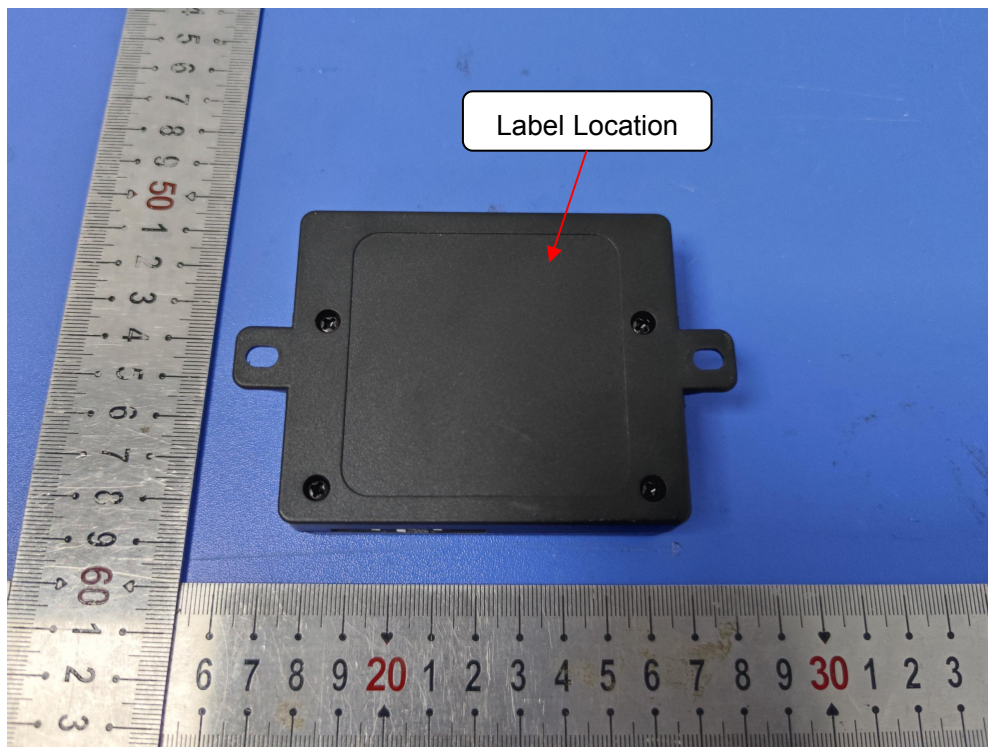

Label and Location

**Parking sensor**  
**Model No.: TE-8PSK**  
**FCC ID: 2AHL8-TE-8PSK**

Size: L7.0cm\*W7.0cm

1