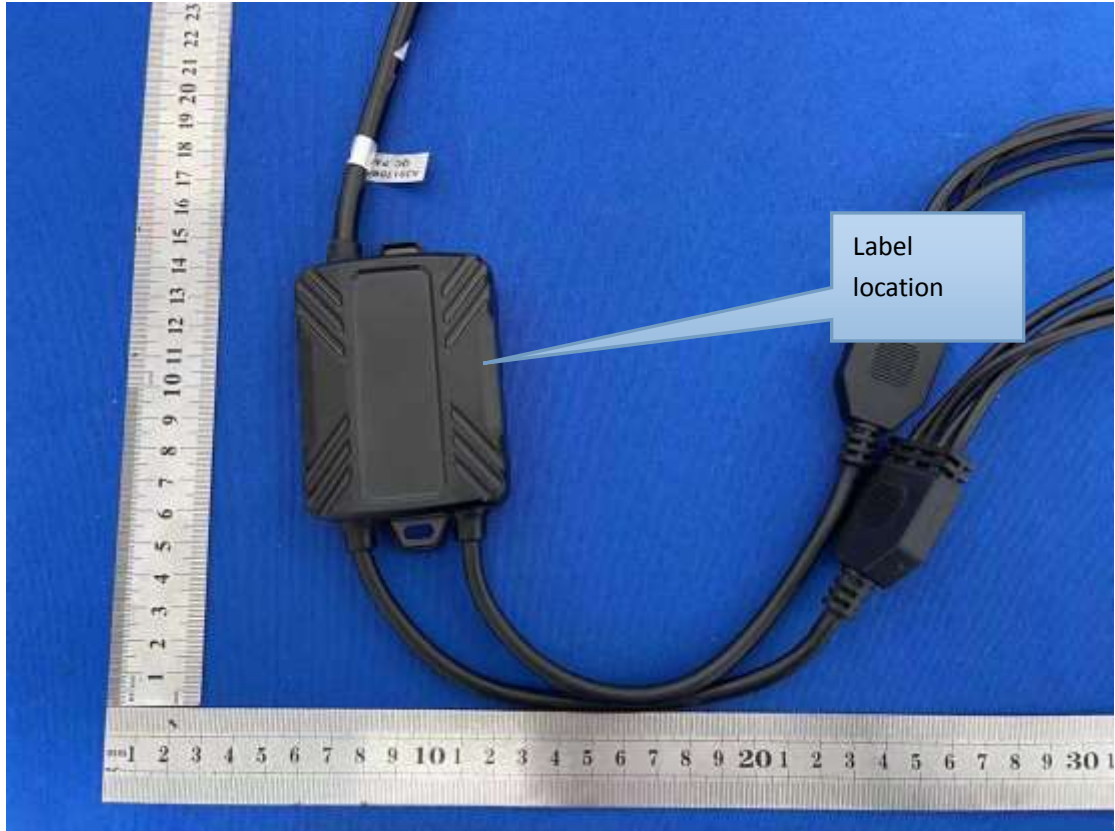

Label & label location

Size:20*10mm

Bluetooth control box
FCC ID: 2AHL8-CBRGB