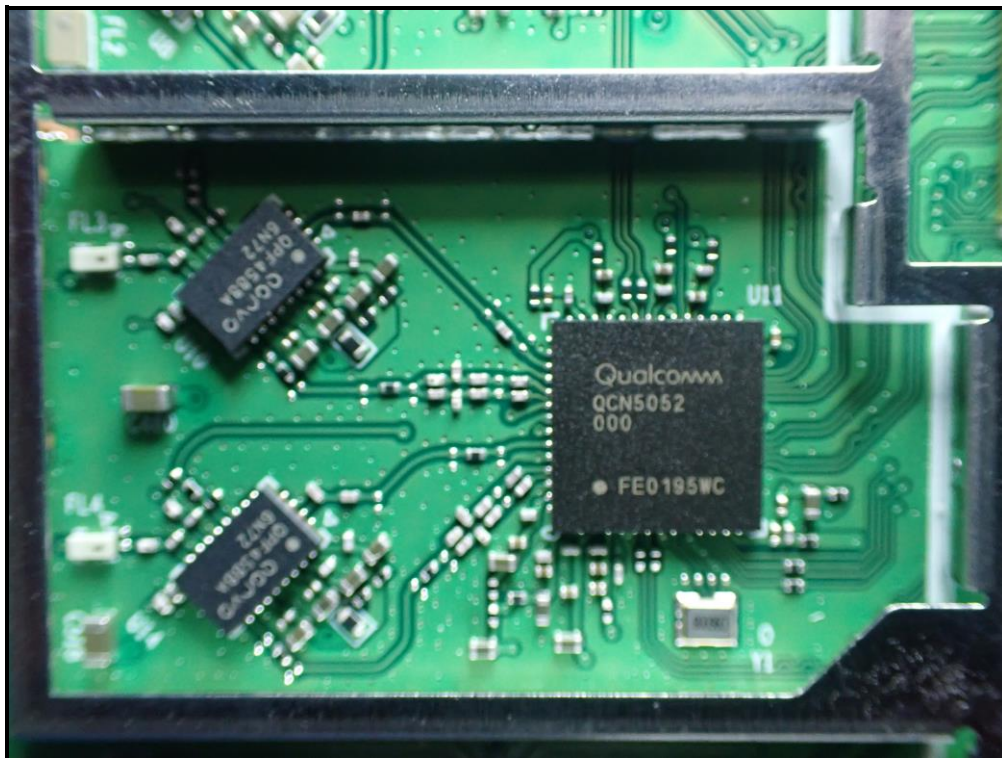

CONSTRUCTION PHOTOS OF EUT

Ant: 2.4GHz (Model: RFPCA252007IMAB301)

Ant: 2.4GHz (Model: RFPCA252023IMAB301)

Ant: 5GHz (Model: RFPCA251812IM5B302)

Ant: 5GHz (Model: RFPCA251817IM5B301)

Ant: BT (Model: RFPCA252019IMAB302)