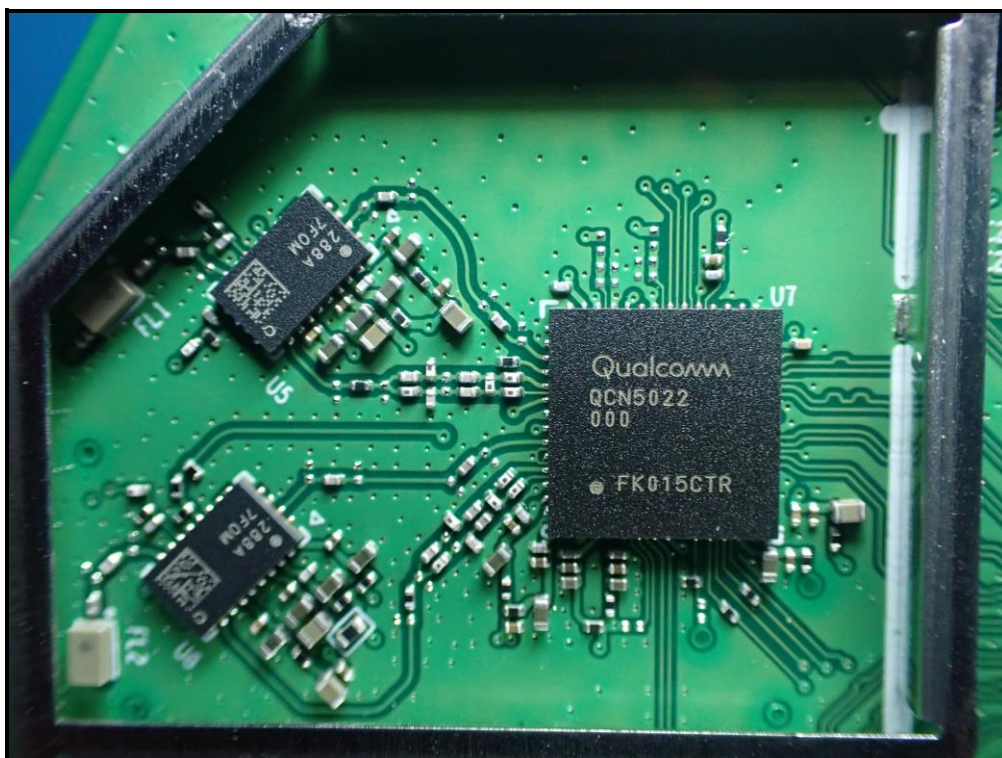

CONSTRUCTION PHOTOS OF EUT

Ant: 2.4GHz (Model: RFPCA252007IMAB301)

Ant: 2.4GHz (Model: RFPCA252023IMAB301)

Ant: 5GHz (Model: RFPCA251812IM5B302)

Ant: 5GHz (Model: RFPCA251817IM5B301)

Ant: BT (Model: RFPCA252019IMAB302)