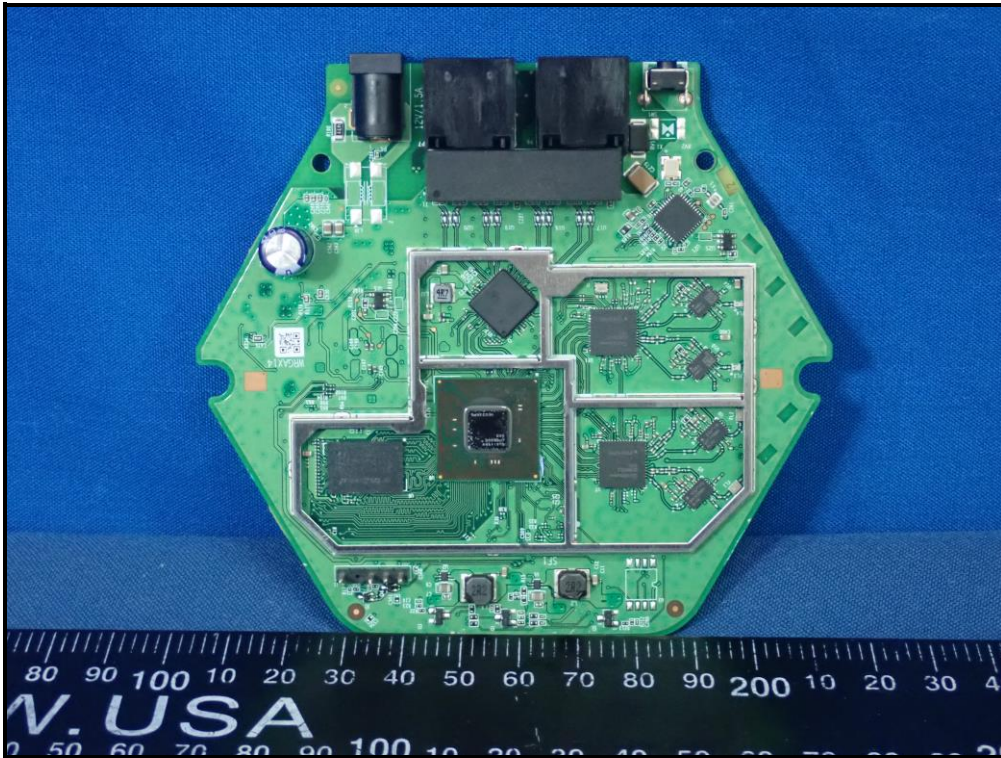

CONSTRUCTION PHOTOS OF EUT

Ant: 2.4GHz (Model: RFPCA252007IMAB301)

Ant: 2.4GHz (Model: RFPCA252023IMAB301)

Ant: 5GHz (Model: RFPCA251812IM5B302)

Ant: 5GHz (Model: RFPCA251817IM5B301)

Ant: BT (Model: RFPCA252019IMAB302)