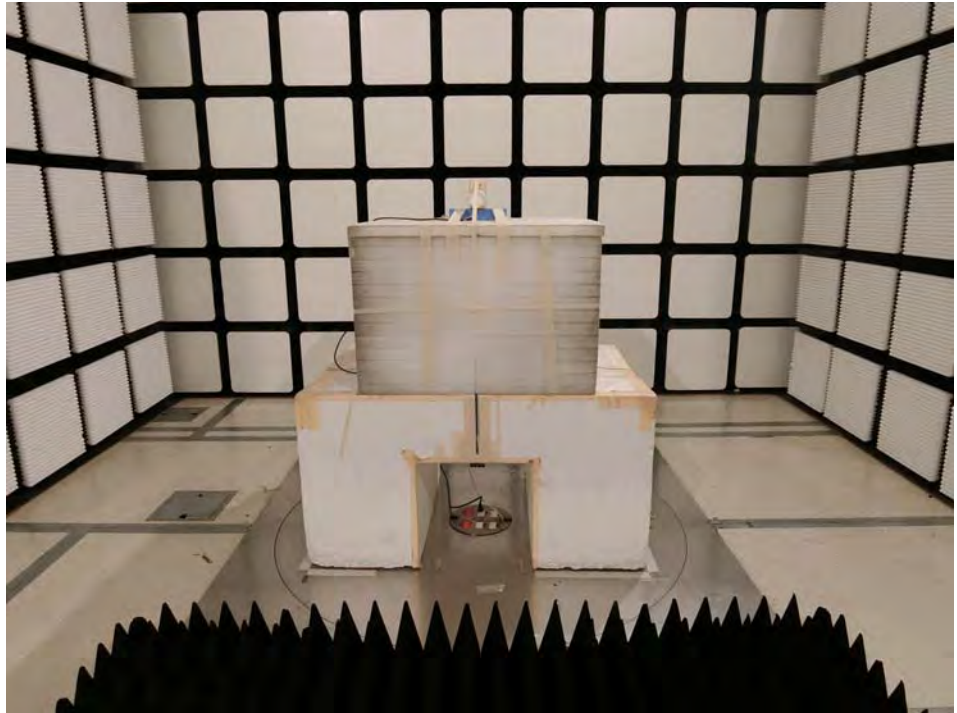

1. Photographs of Conducted Emissions Test Configuration

FRONT VIEW

REAR VIEW

2. Photographs of Radiated Emissions Test Configuration

Test Configuration: 30MHz~1GHz / Test Mode: Mode 1

FRONT VIEW

REAR VIEW

Test Configuration: Above 1GHz

FRONT VIEW

REAR VIEW

————THE END————