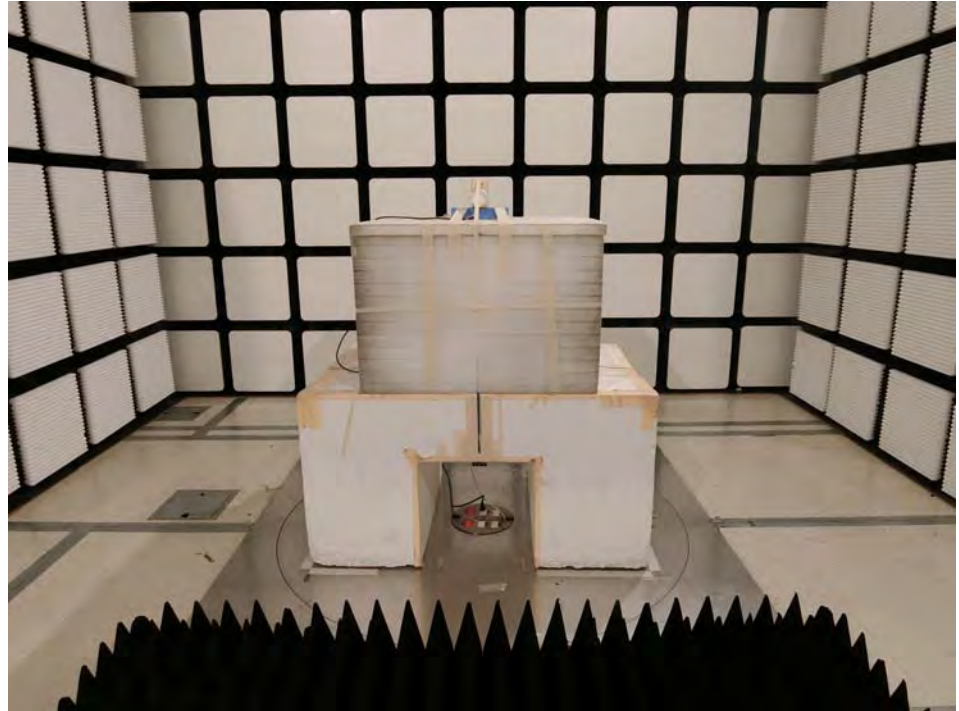

Test Configuration: Above 1GHz

FRONT VIEW