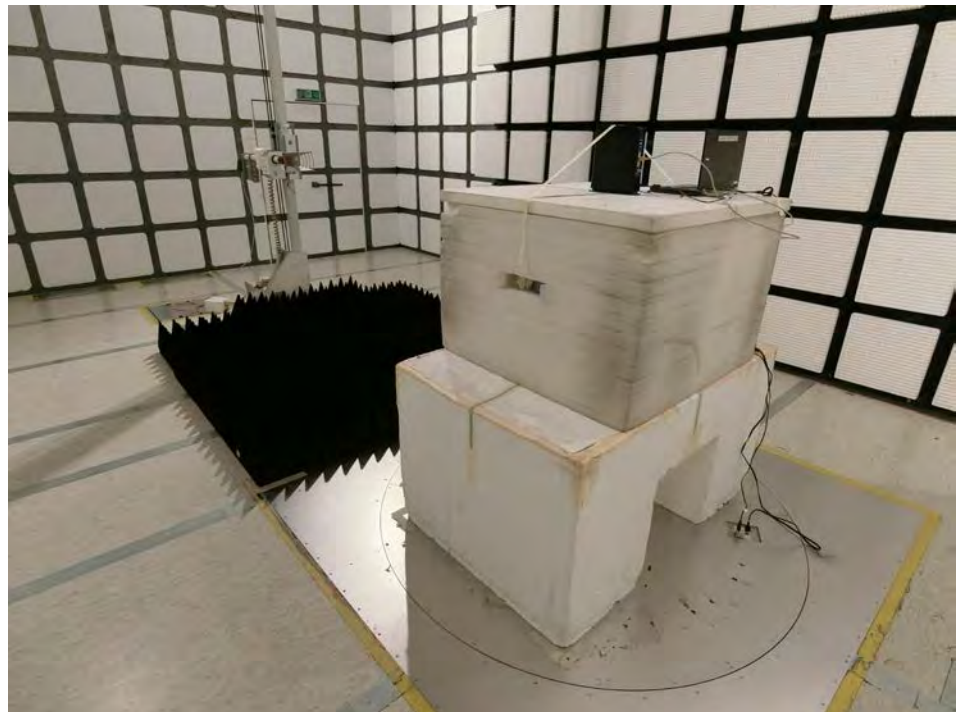

1. Photographs of Conducted Emissions Test Configuration

Test Mode: Mode 1

FRONT VIEW

REAR VIEW

2. Photographs of Radiated Emissions Test Configuration

Test Configuration: 30MHz~1GHz / Test Mode: Mode 1

FRONT VIEW

REAR VIEW

Test Configuration: Above 1GHz

FRONT VIEW

REAR VIEW

————THE END————