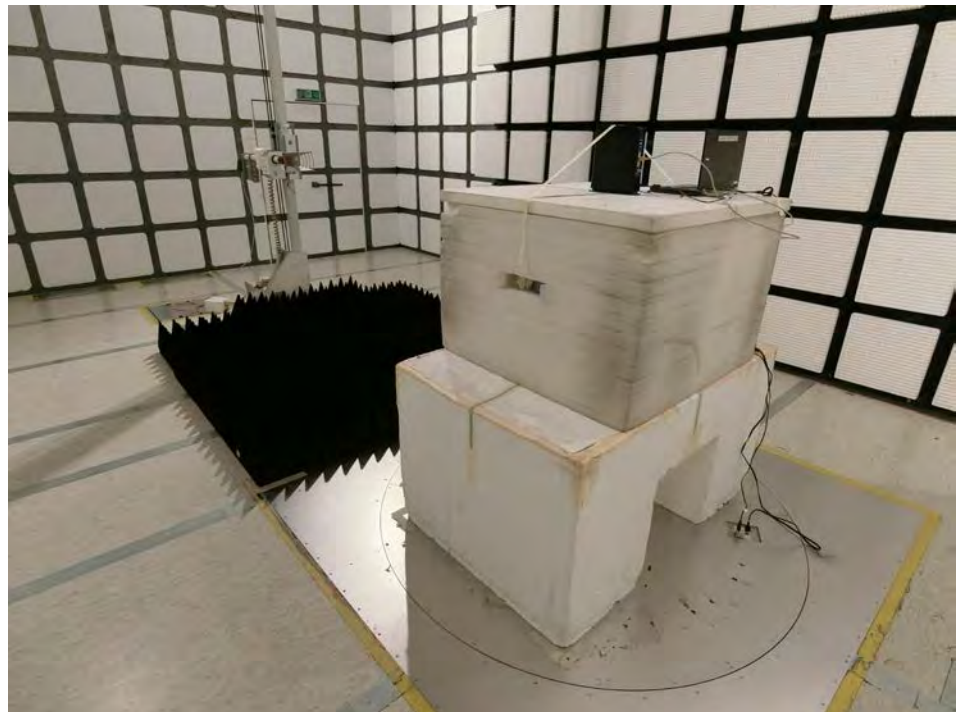

## 1. Photographs of Conducted Emissions Test Configuration

Test Mode: Mode 1

FRONT VIEW

REAR VIEW

## 2. Photographs of Radiated Emissions Test Configuration

Test Configuration: 30MHz~1GHz / Test Mode: Mode 1

FRONT VIEW

REAR VIEW

**Test Configuration: Above 1GHz**

**FRONT VIEW**

**REAR VIEW**

————THE END————