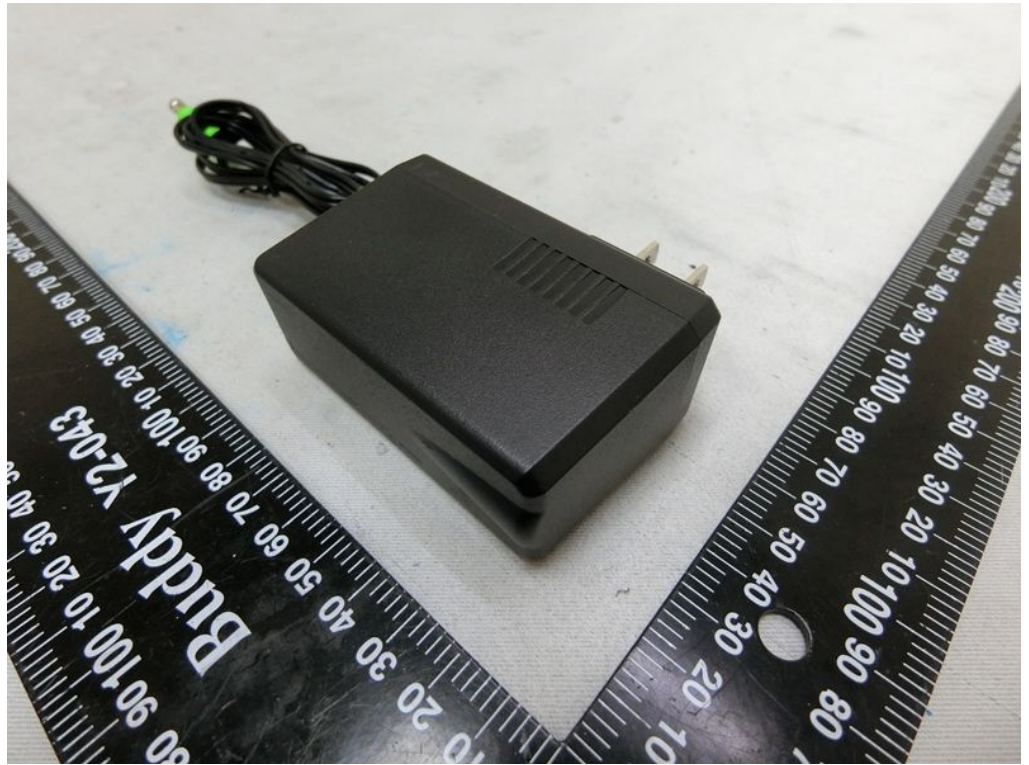

Brand Name: HITRON Model Name: CODA5370

Adapter 1

Adapter 2

RJ-45 cable