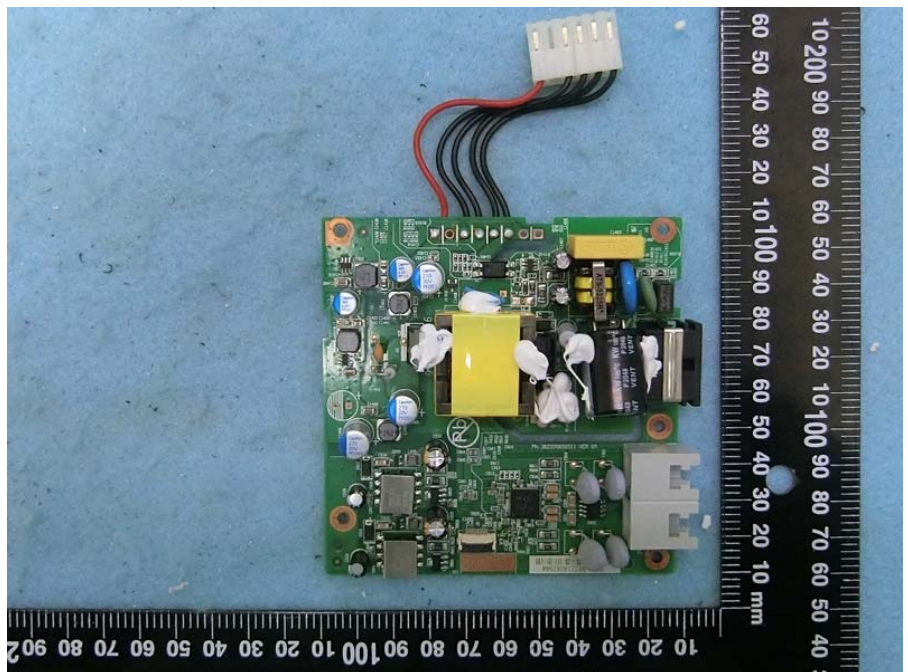

Brand Name: Hitron Model Name: CODA-4589, CODA-4582

2.4GHz FEM
(Main Source)

5GHz FEM
(Main Source)