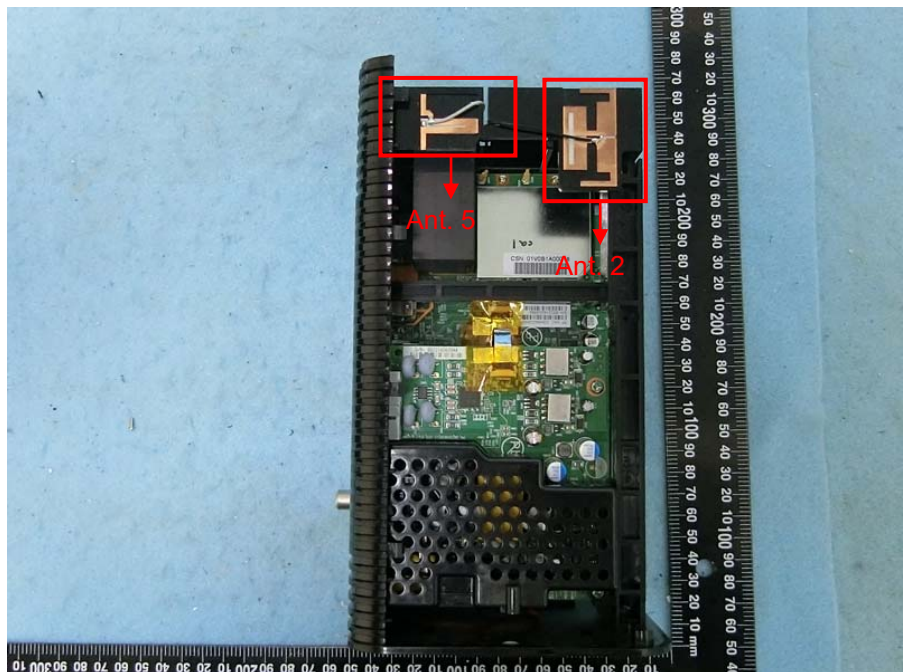

Brand Name: Hitron Model Name: CODA-4589, CODA-4582

2.4GHz FEM
(Main Source)

5GHz FEM
(Main Source)