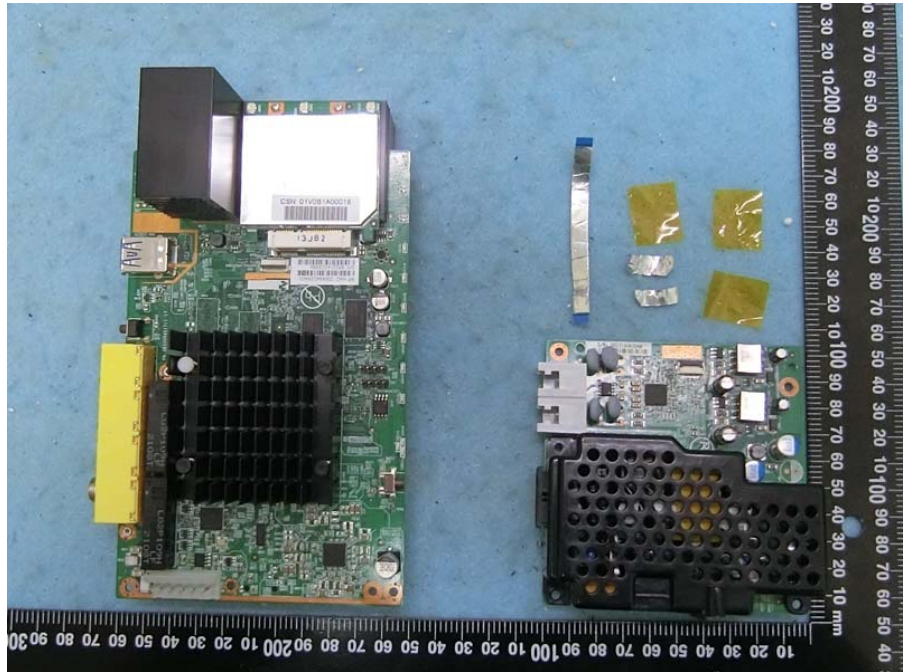

Brand Name: Hitron Model Name: CODA-4589, CODA-4582

2.4GHz FEM
(Main Source)

5GHz FEM
(Main Source)