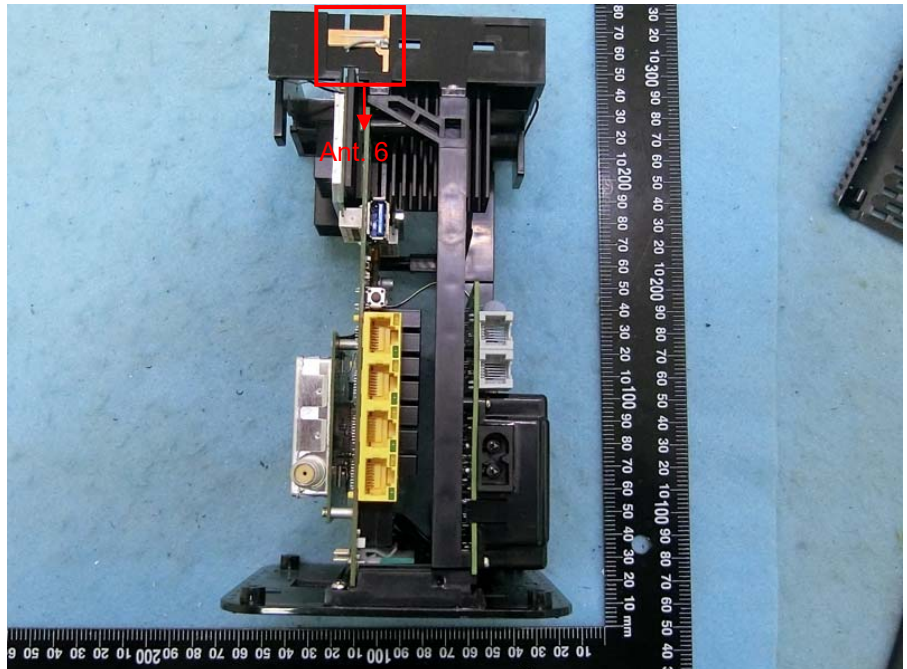

Brand Name: Hitron Model Name: CODA-4589, CODA-4582

2.4GHz FEM
(Main Source)

5GHz FEM
(Main Source)