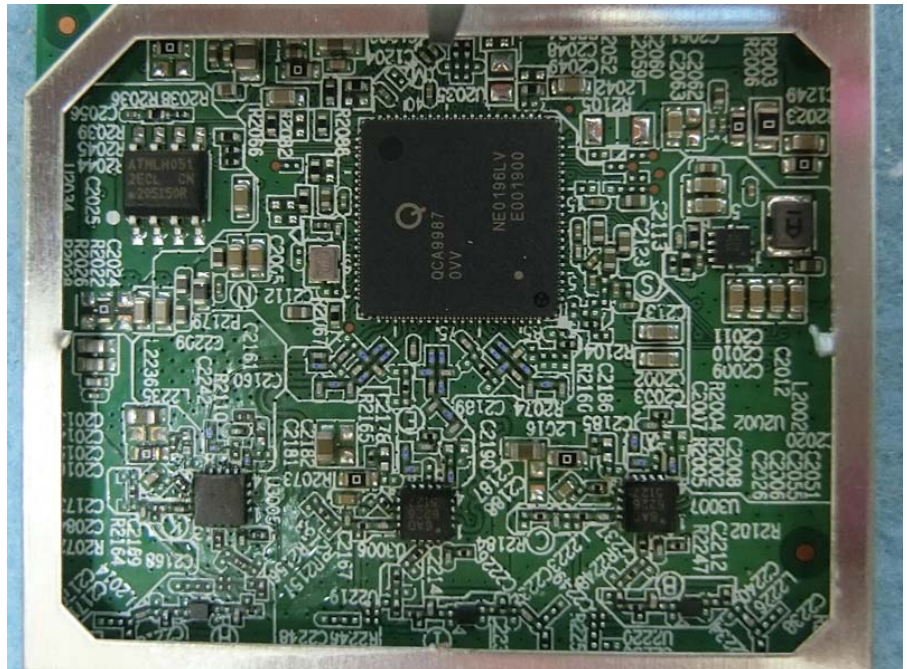

Brand Name: Hitron Model Name: CODA-4589, CODA-4582

2.4GHz FEM
(Main Source)

5GHz FEM
(Main Source)