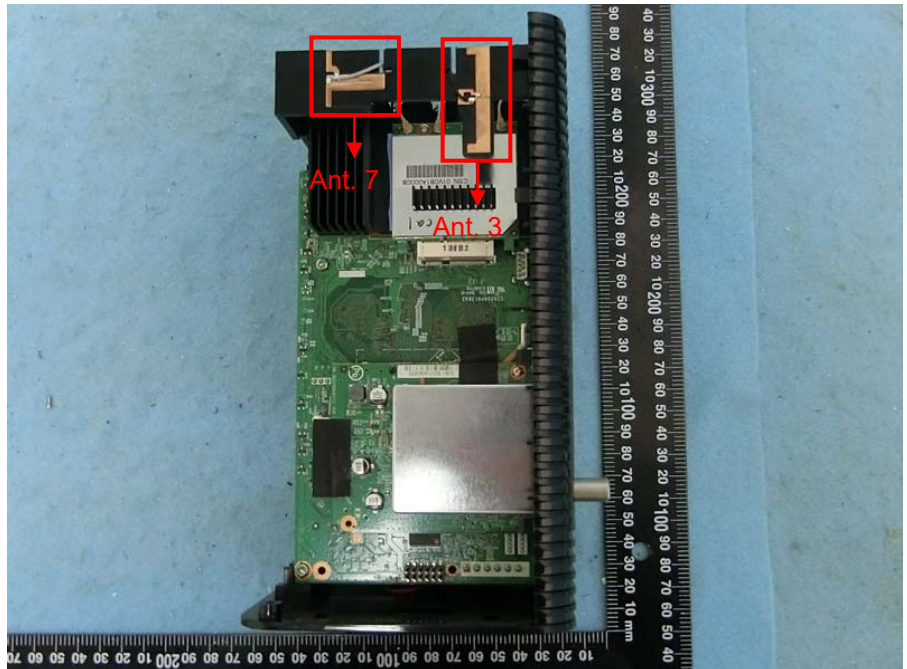

Brand Name: Hitron Model Name: CODA-4589, CODA-4582

2.4GHz FEM
(Main Source)

5GHz FEM
(Main Source)