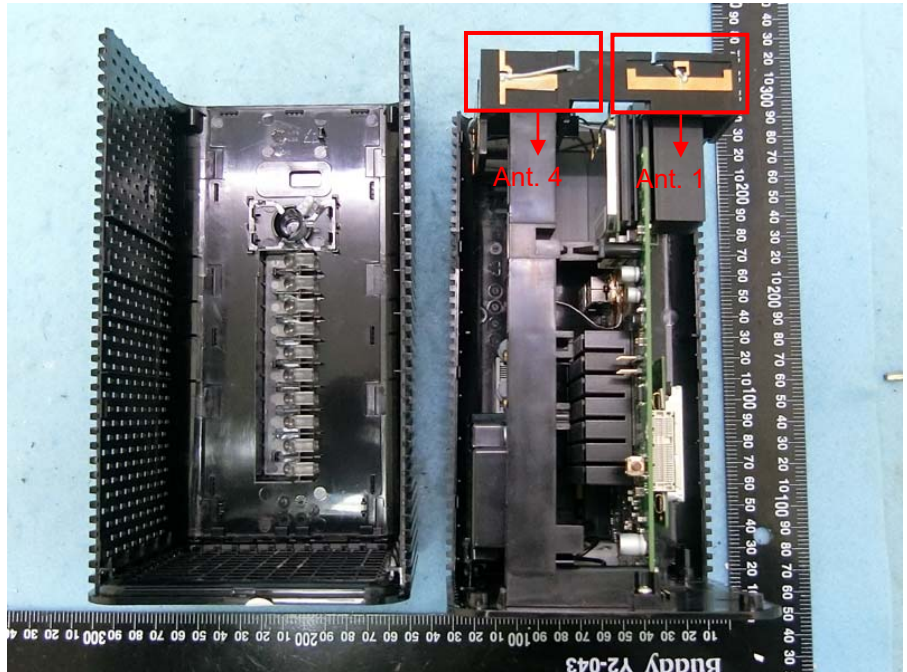

Brand Name: Hitron Model Name: CODA-4589, CODA-4582

2.4GHz FEM
(Main Source)

5GHz FEM
(Main Source)