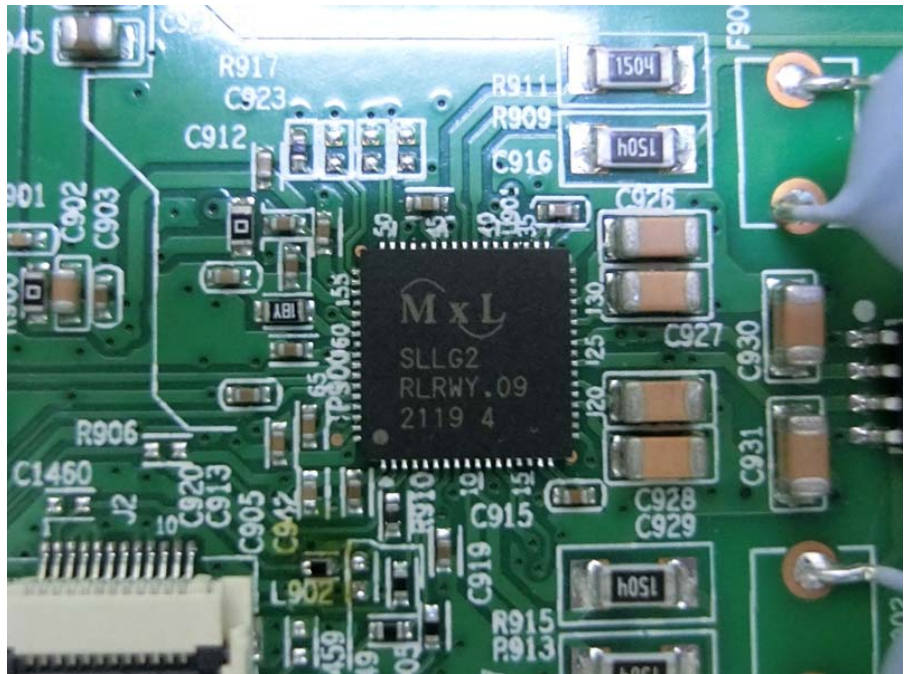

Brand Name: Hitron Model Name: CODA-4589, CODA-4582

2.4GHz FEM
(Main Source)

5GHz FEM
(Main Source)