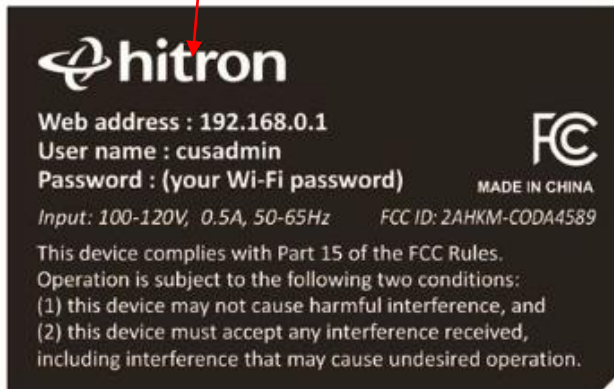

LABEL LOCATION

The label will be permanently affixed at a conspicuous location on the device.

FCC ID : 2AHKM-CODA4589