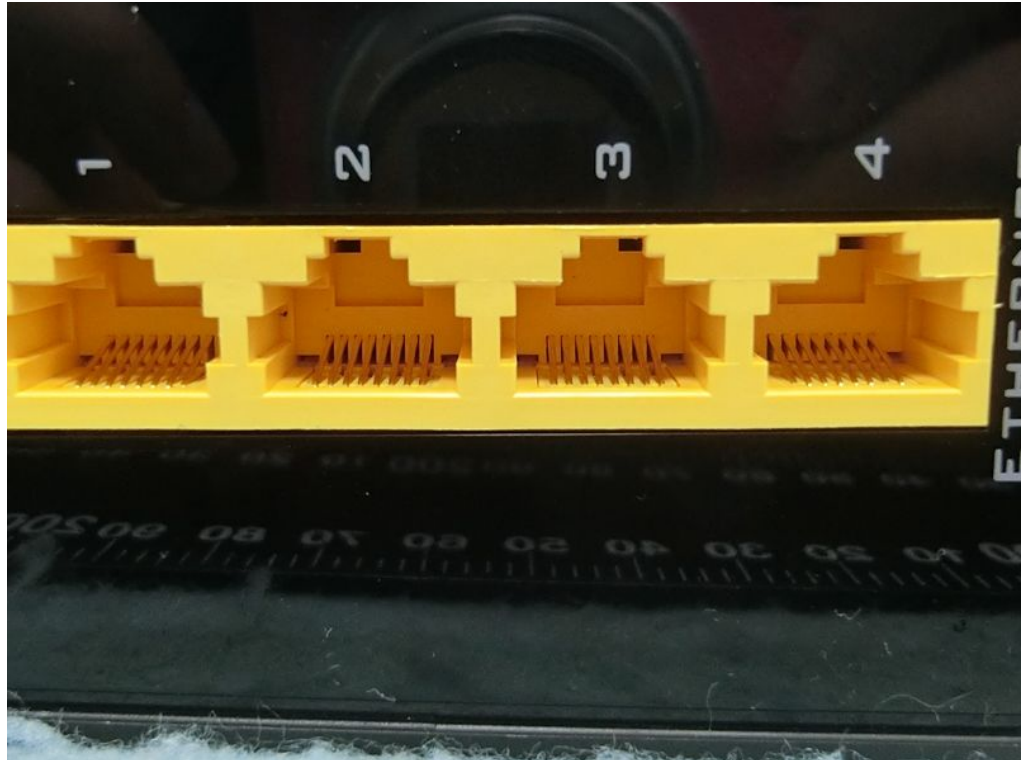

Brand Name: Hitron Model Name: CHITA3.1

Adapter

RJ-45 cable