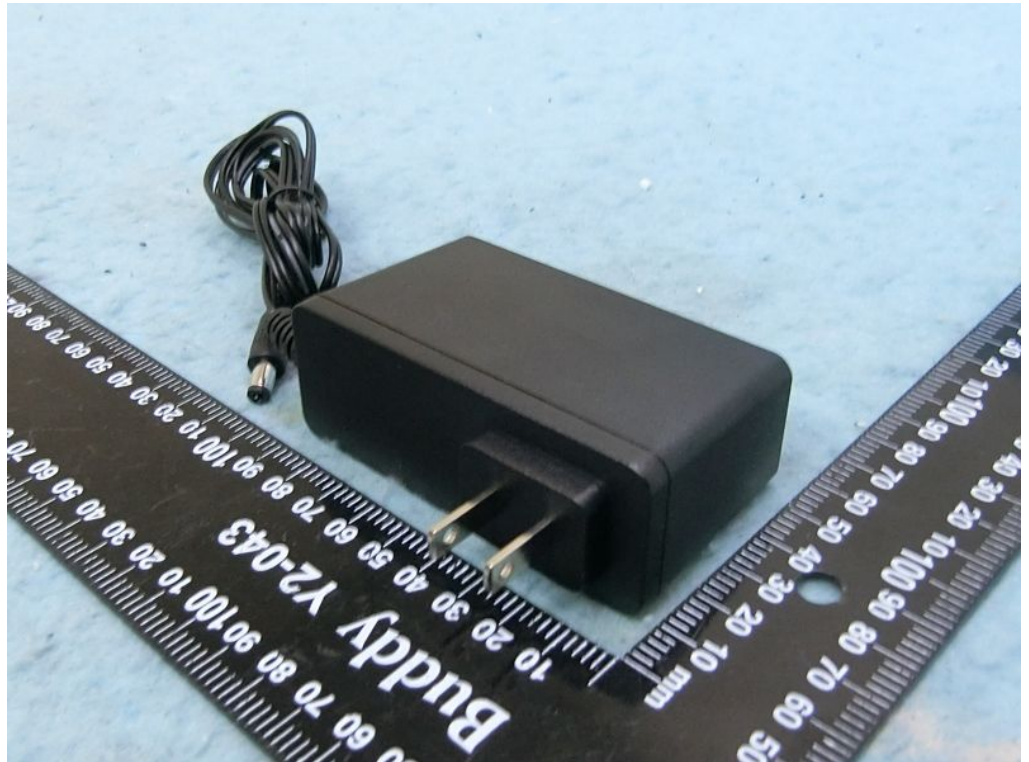

Brand Name: Hitron Model Name: CHITA3.1

Adapter

RJ-45 cable