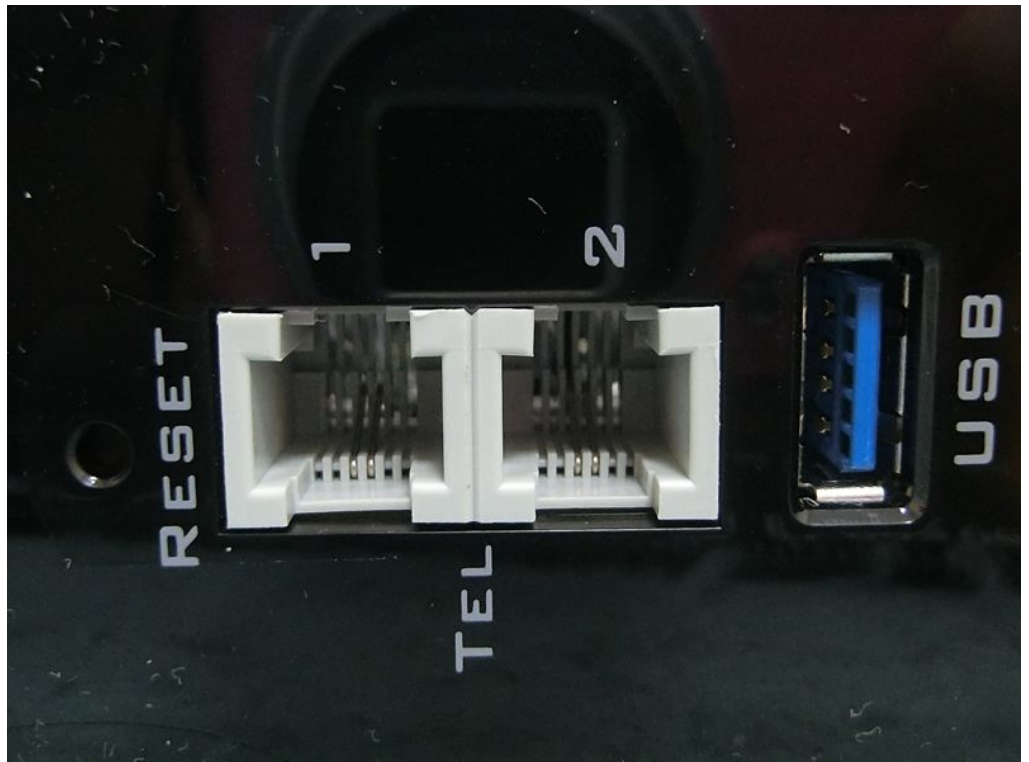

Brand Name: Hitron Model Name: CHITA3.1

Adapter

RJ-45 cable