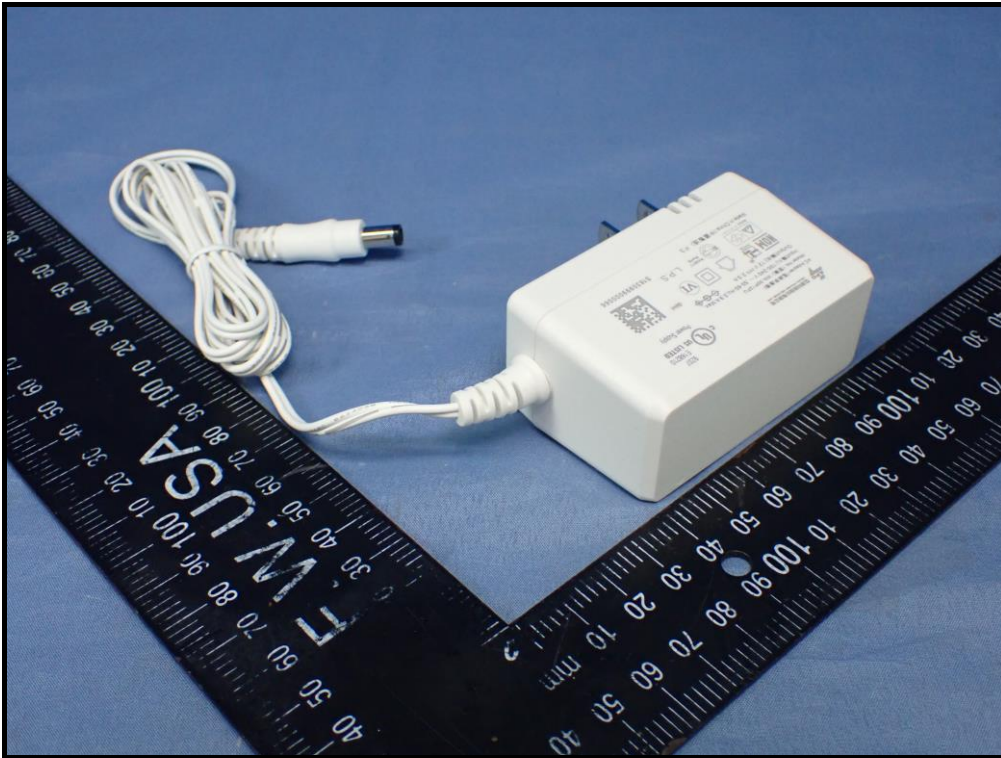

CONSTRUCTION PHOTOS OF EUT

Model: ARIA3411

BUREAU
VERITAS

Model: OS3411

Adapter: WA-30P12FU

RJ45 Cable