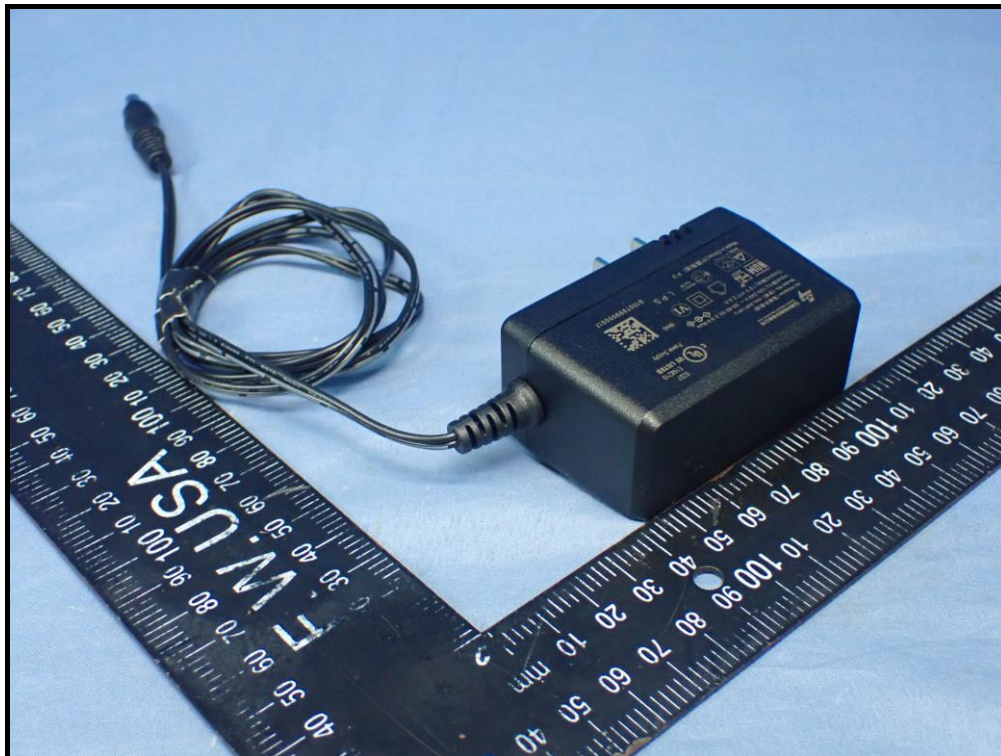

CONSTRUCTION PHOTOS OF EUT

Model: ARIA3411

BUREAU
VERITAS

Model: OS3411

Adapter: WA-30P12FU

RJ45 Cable