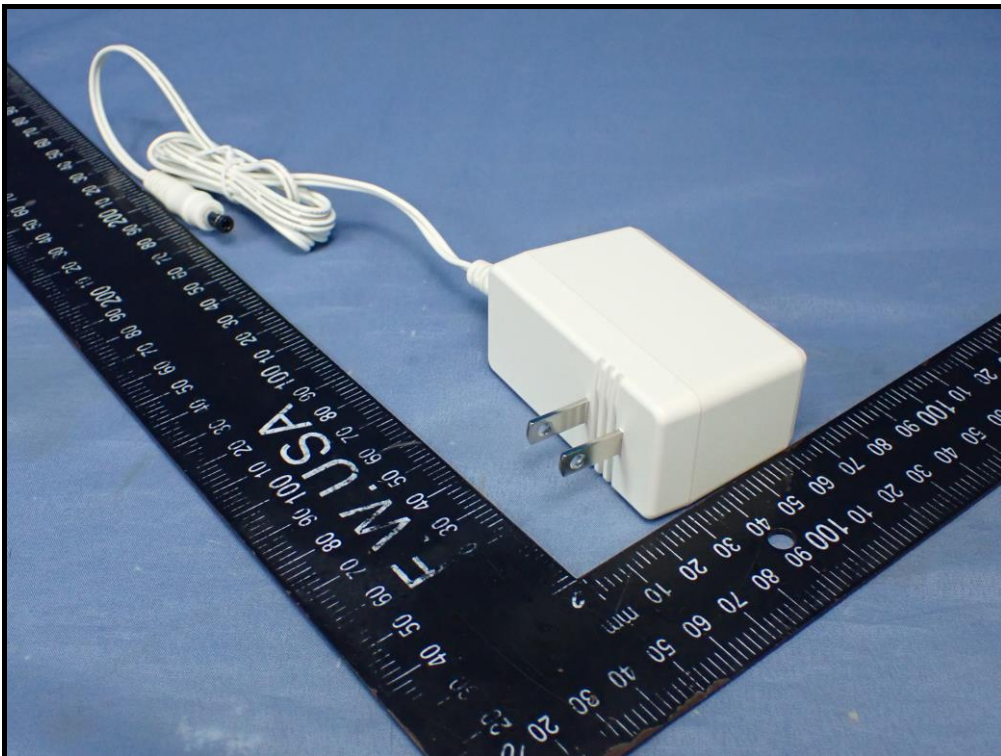

CONSTRUCTION PHOTOS OF EUT

Model: ARIA3411

BUREAU
VERITAS

Model: OS3411

Adapter: WA-30P12FU

RJ45 Cable