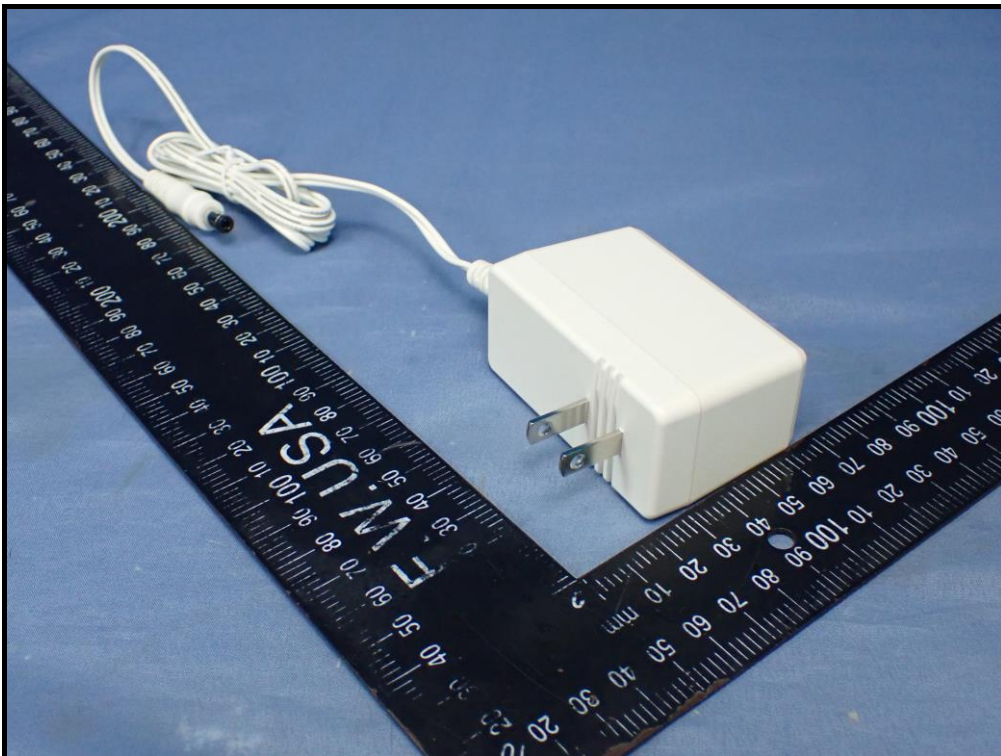

CONSTRUCTION PHOTOS OF EUT

Model: ARIA3411

Model: OS3411

Adapter: WA-30P12FU

RJ45 Cable