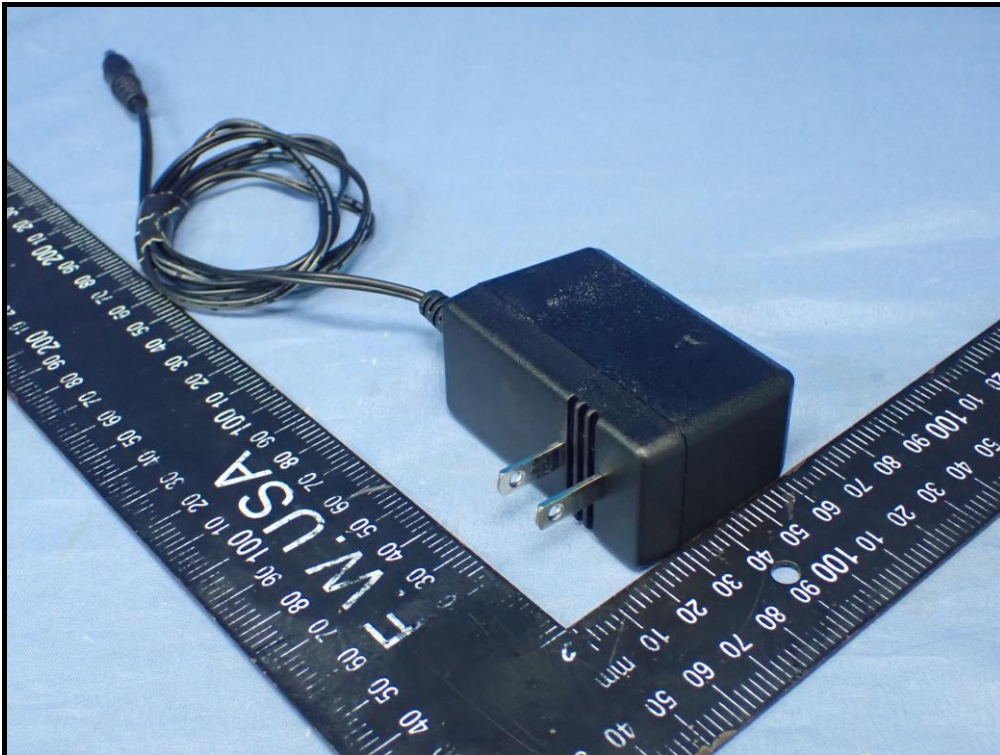

CONSTRUCTION PHOTOS OF EUT

Model: ARIA3411

Model: OS3411

Adapter: WA-30P12FU

RJ45 Cable