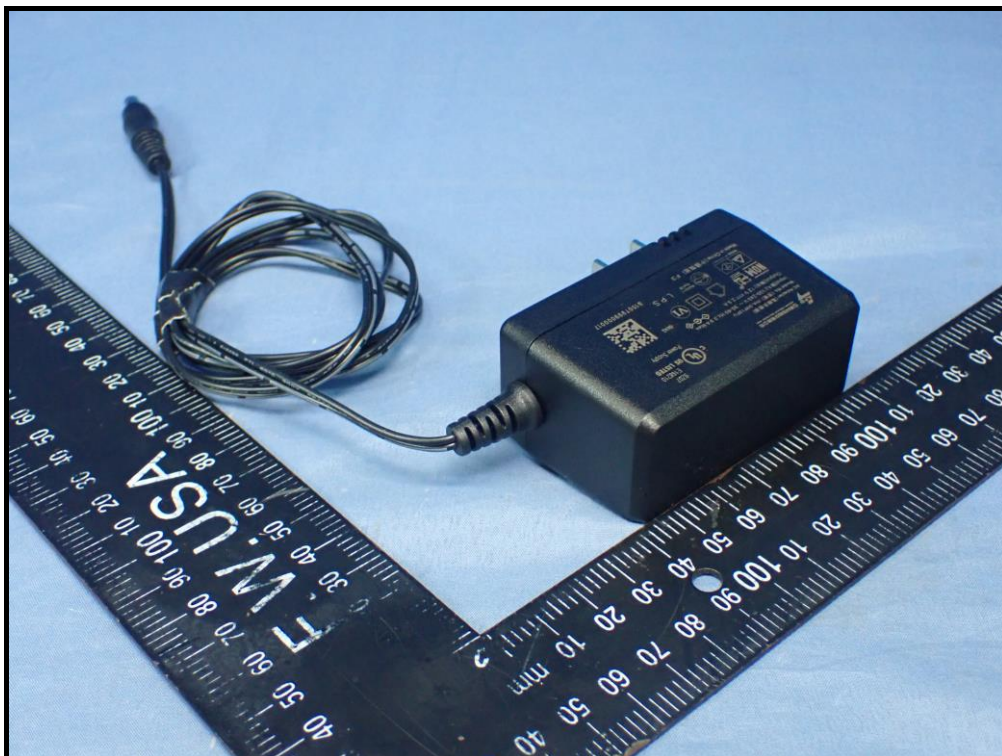

CONSTRUCTION PHOTOS OF EUT

Model: ARIA3411

Model: OS3411

Adapter: WA-30P12FU

RJ45 Cable