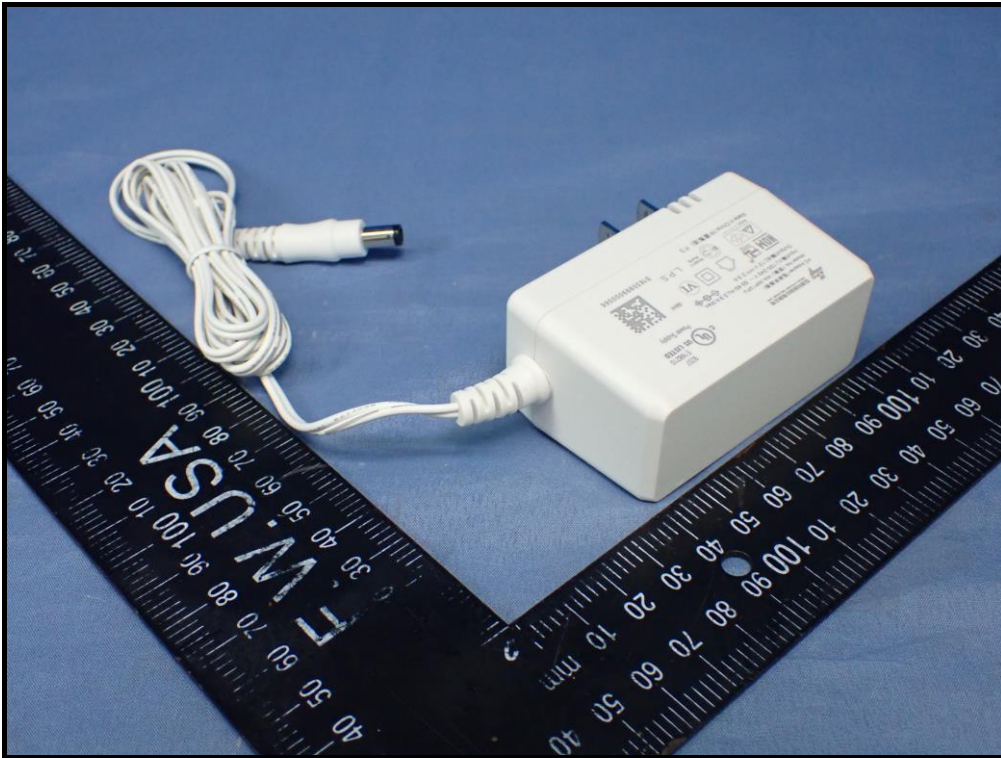

CONSTRUCTION PHOTOS OF EUT

Model: ARIA3411

Model: OS3411

Adapter: WA-30P12FU

RJ45 Cable