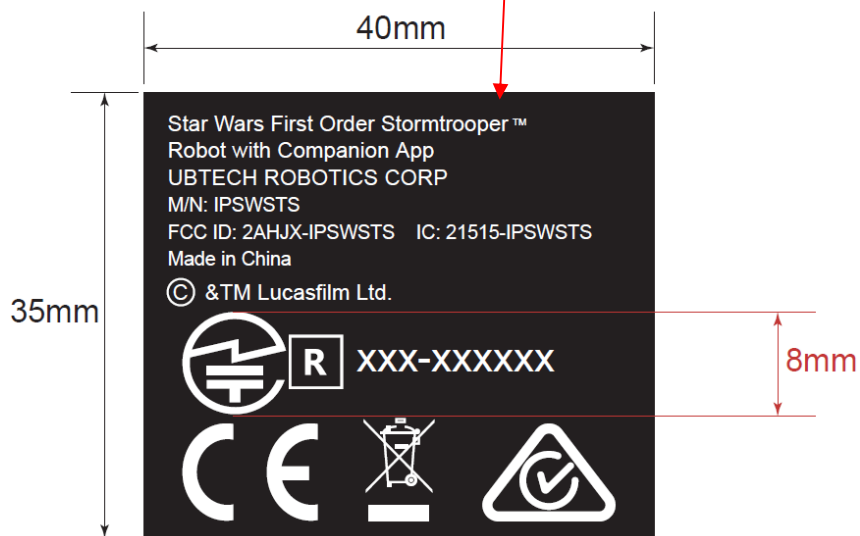

## Label and Location

SIZE: 40mm (W) x 35mm (H)