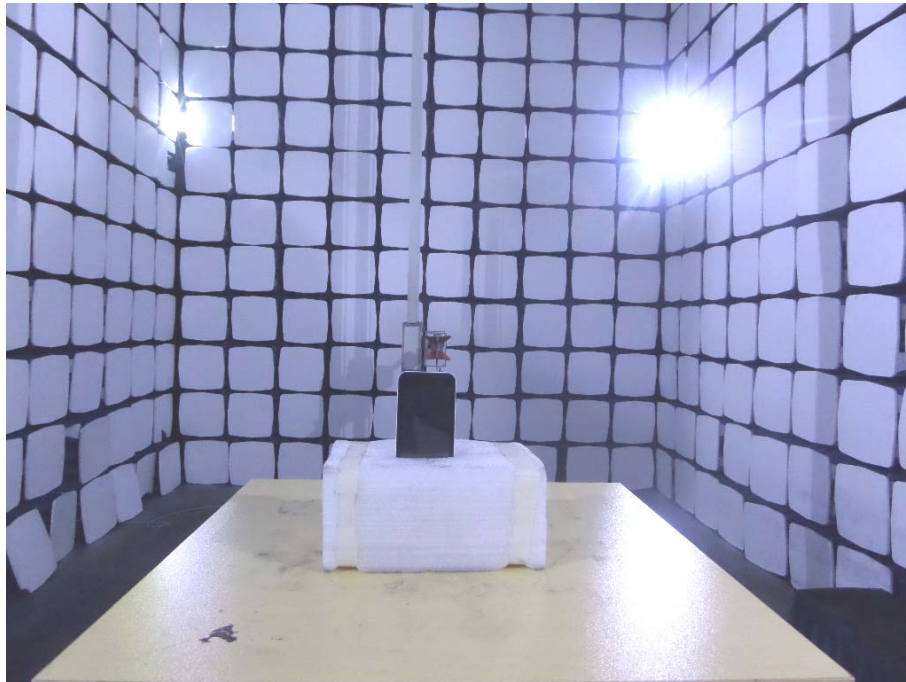

EXHIBIT 4 - TEST SETUP PHOTOGRAPHS

Spurious Radiation Test Setup (9kHz to 30MHz)

Spurious Radiation Test Setup (30MHz to 1G)

Spurious Radiation Test Setup (Above1G)

Extreme Condition Test Setup

Mobile Communication Test Setup