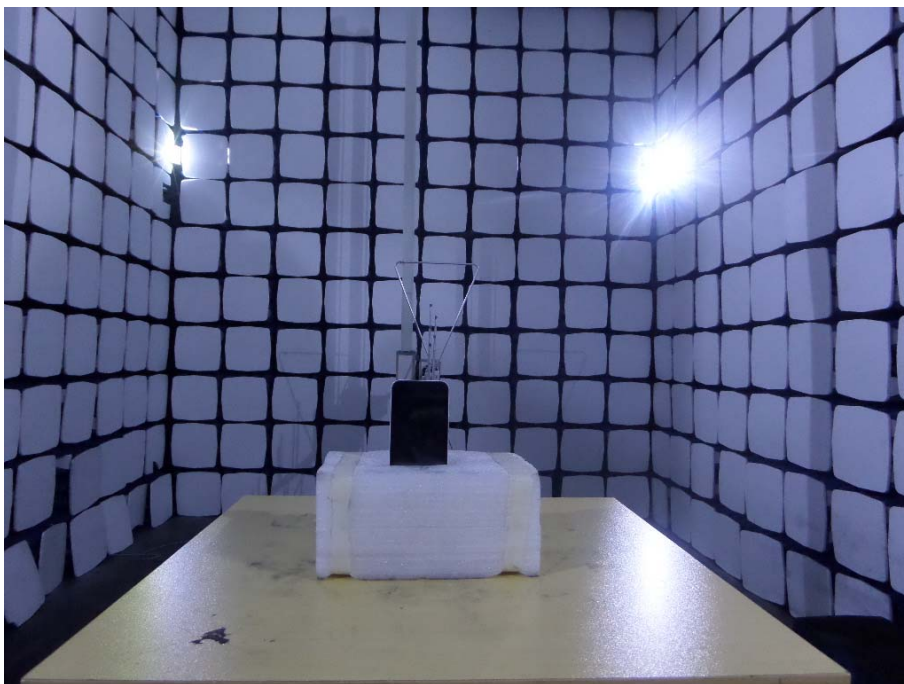

EXHIBIT 4 - TEST SETUP PHOTOGRAPHS

Spurious Radiation Test Setup (9kHz to 30MHz)

Spurious Radiation Test Setup (30MHz to 1G)

Spurious Radiation Test Setup (Above1G)

Extreme Condition Test Setup

Mobile Communication Test Setup