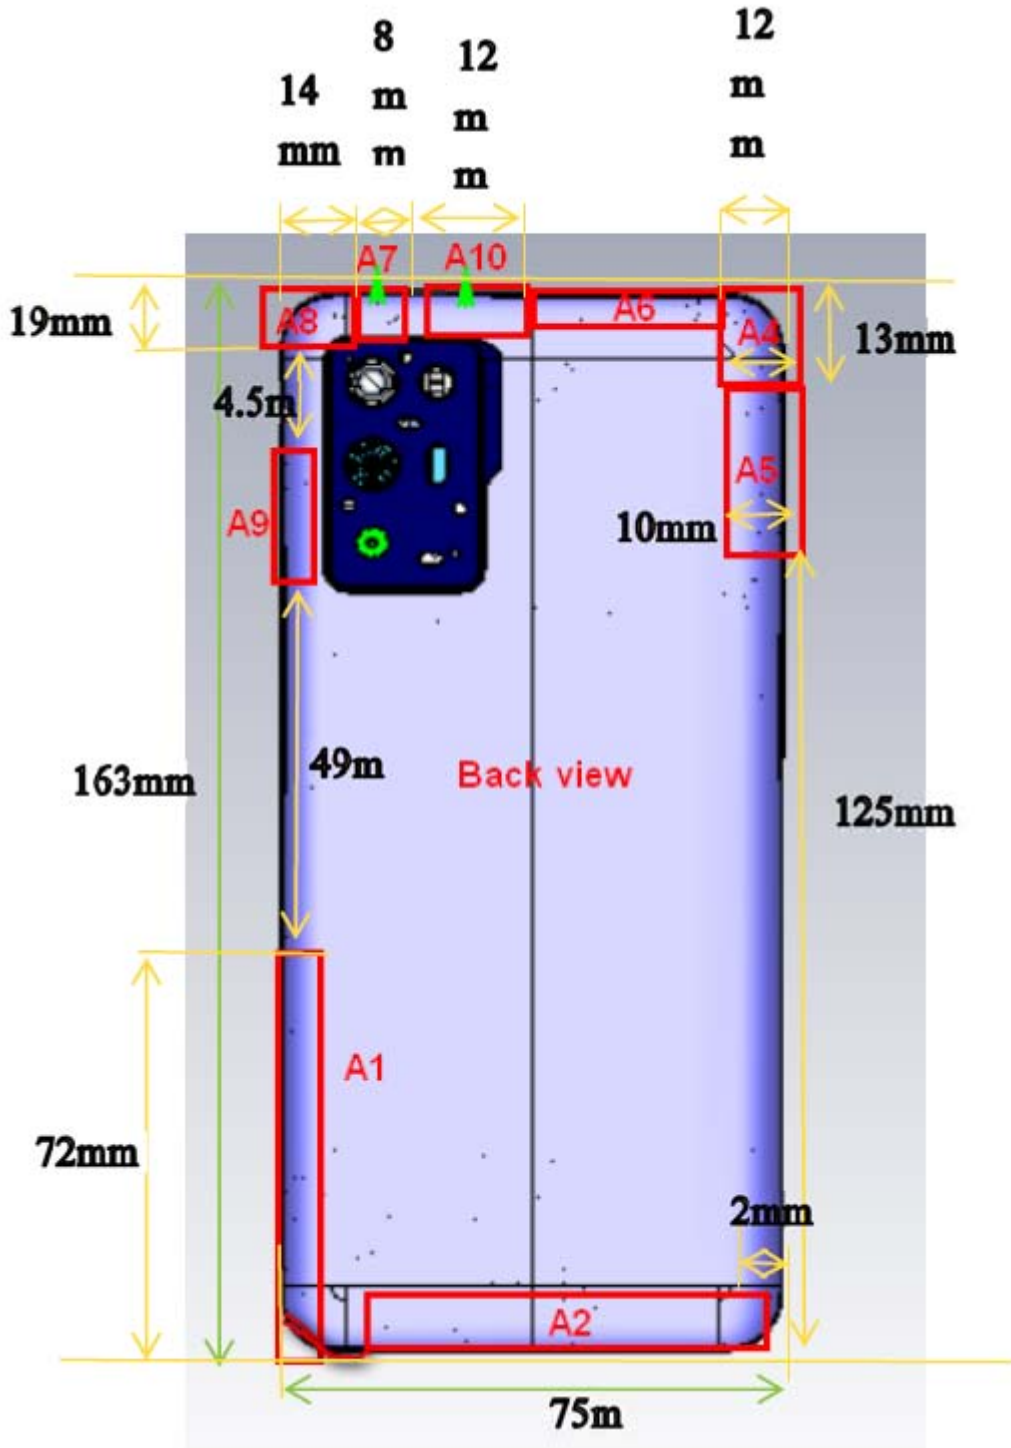

Annex B Test Setup Photos

Antenna Location

Head

Right Cheek

Right Tilt

Left Cheek

Left Tilt

Body

Front Side
(Test distance: 10mm)

Back Side
(Test distance: 10mm)

Left Side
(Test distance: 10mm)

Right Side
(Test distance: 10mm)

Top Side
(Test distance: 10mm)

Bottom Side
(Test distance: 10mm)

Back Side
(Test distance: 0mm)