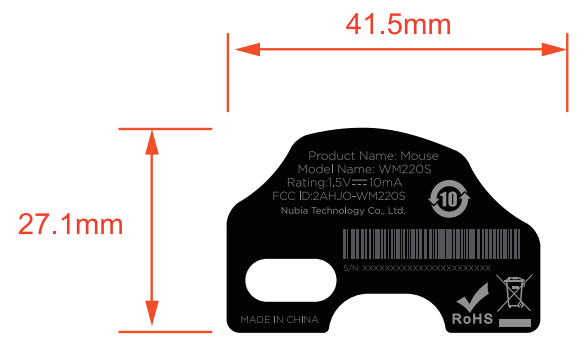

★ LEVEL 1 ENVIRONMENTAL RELATED SUBSTANCES TO BE CONTROLLED SHOULD NEVER BE USED

ITEM	NAME	PART NO.	DESCRIPTION	QUANTITY
1	下盖	3603191AX1		

100%

Location