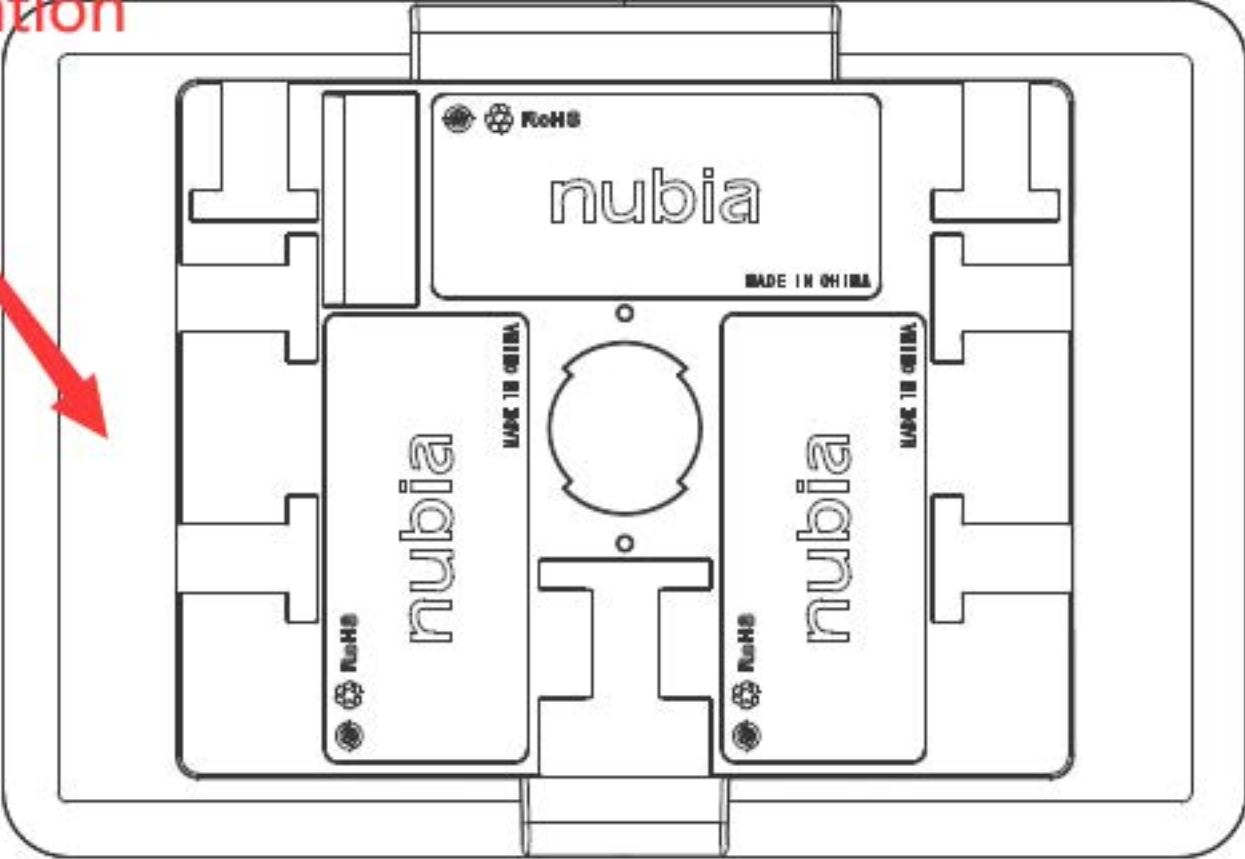

label location

Model: WD1102G

FCC ID: 2AHJO-WD1102G

MAC: 255.255.255.255

S/N : 123456789012

Nubia Technology Co., Ltd.

size: 40*20mm