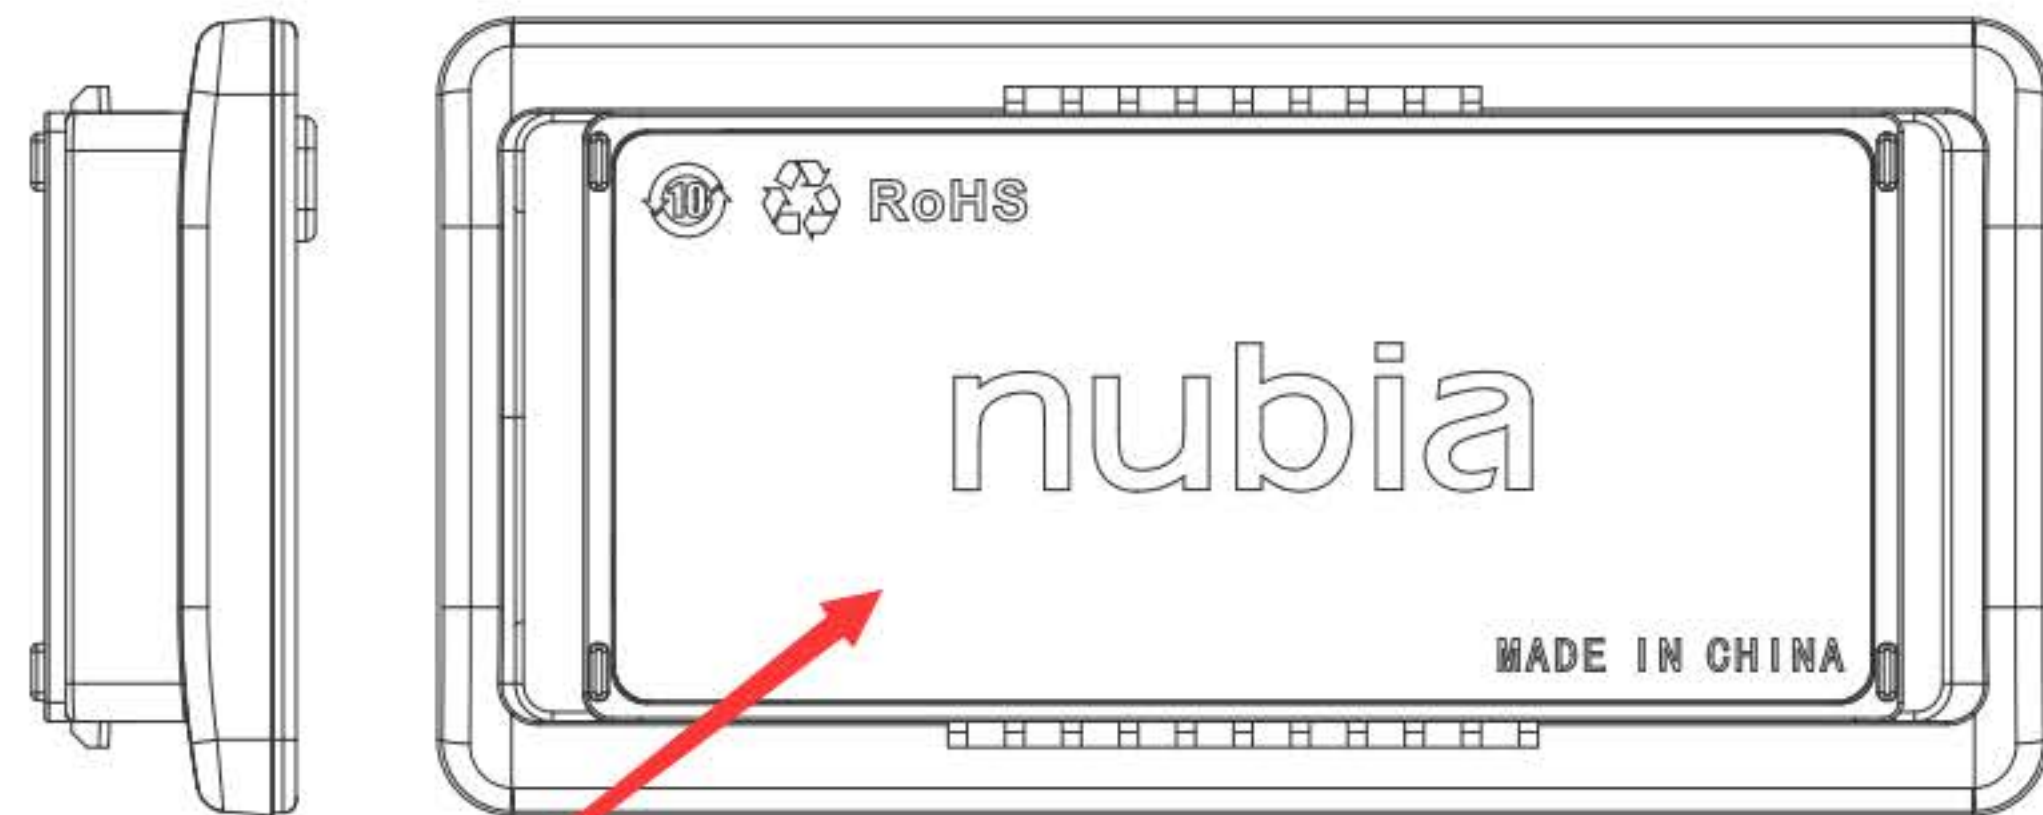

Model: WD1102C

FCC ID: 2AHJO-WD1102C

MAC: 255.255.255.255

S/N : 123456789012

Nubia Technology Co., Ltd.

size: 40\*20mm

label location