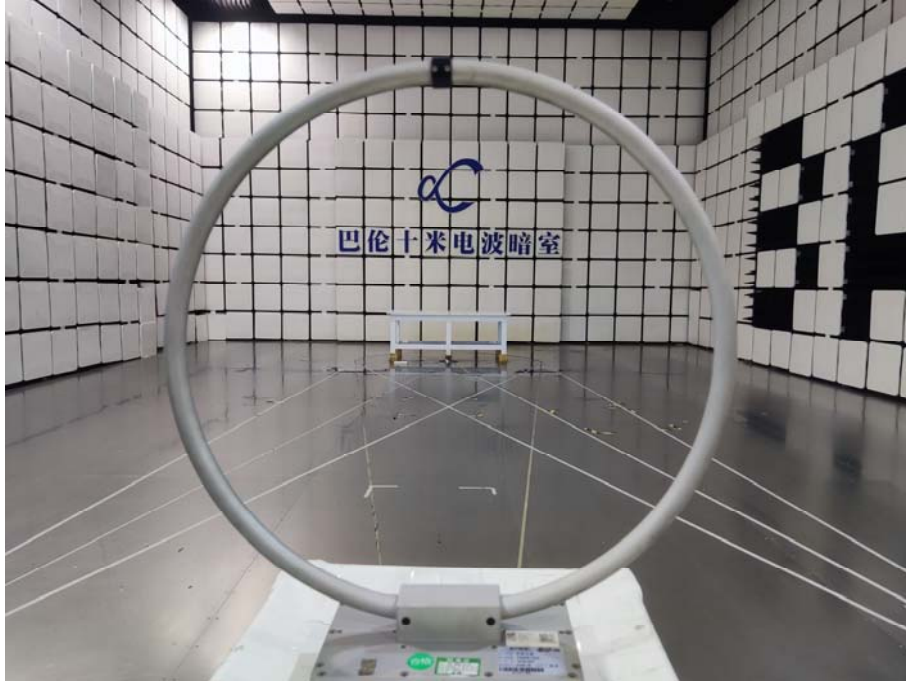

TEST SETUP PHOTOS

1 Radiated Test Photo

Below 30MHz

30MHz-1GHz

Close-up

Above 1GHz

Close-up

2 Conducted Test Photo

Conducted Test-2.4G ISM Band