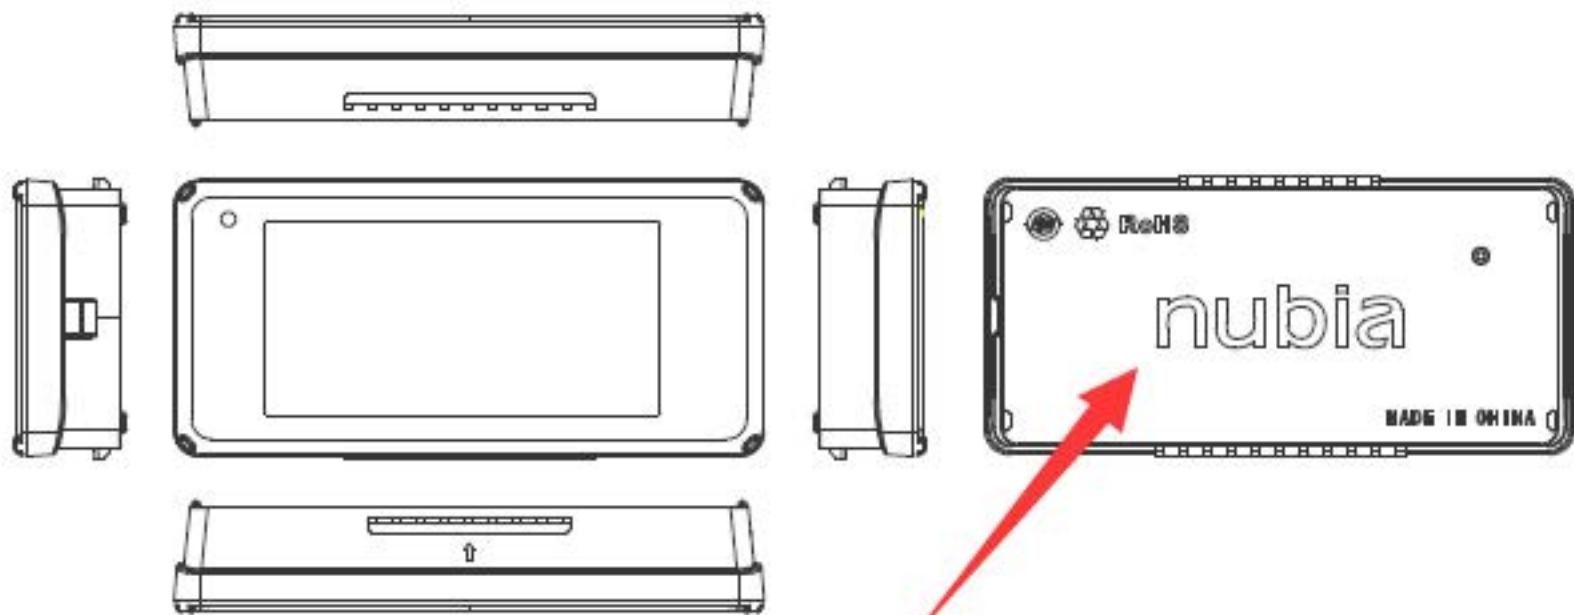

Model: WD1102AI

FCC ID: 2AHJO-WD1102AI

MAC: 255.255.255.255

S/N : 123456789012

Nubia Technology Co., Ltd.

size: 40*20mm

label location