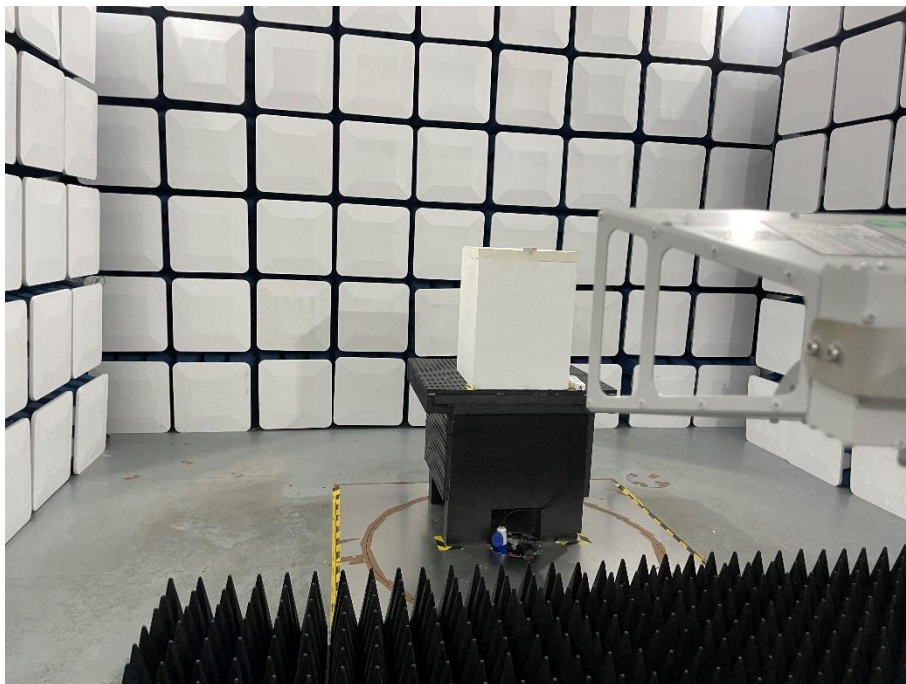

TEST SETUP PHOTOS

1 Radiated Test Photo

Below 30MHz

30MHz-1GHz

Close-up

Above 1GHz

Close-up

2 Conducted Test Photo

Conducted Test-2.4G ISM Band