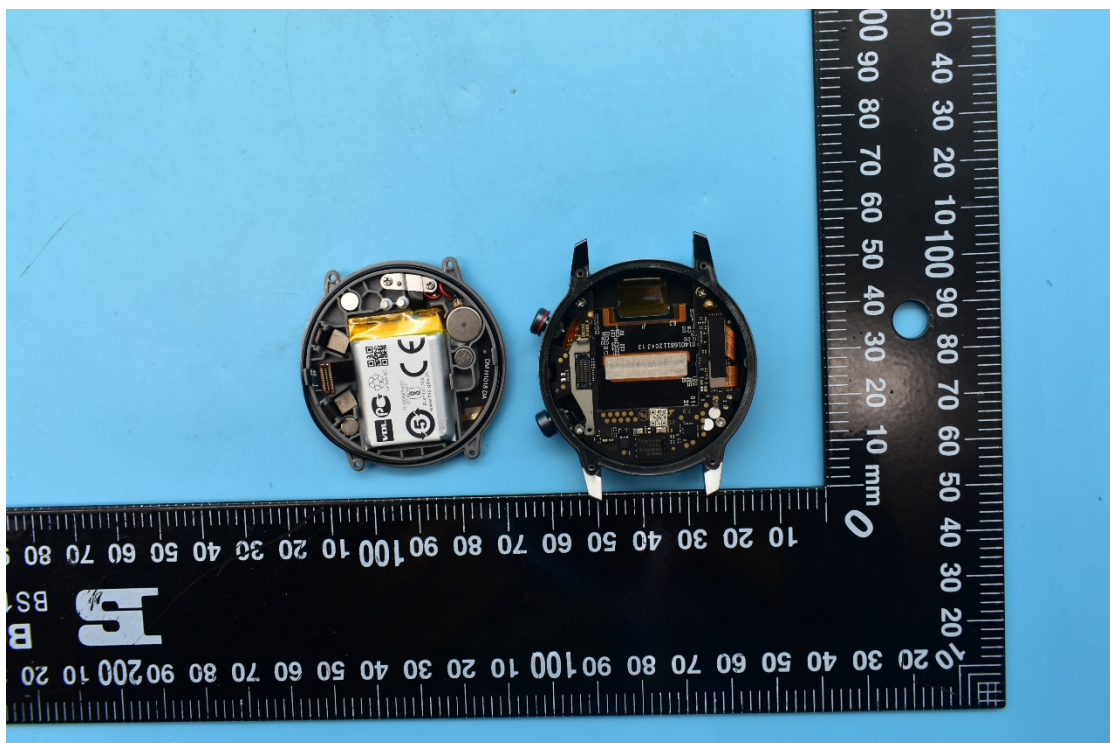

FCC ID:2AHJO-SW2102

Internal Photos

1. EUT uncover view

2. Antenna view