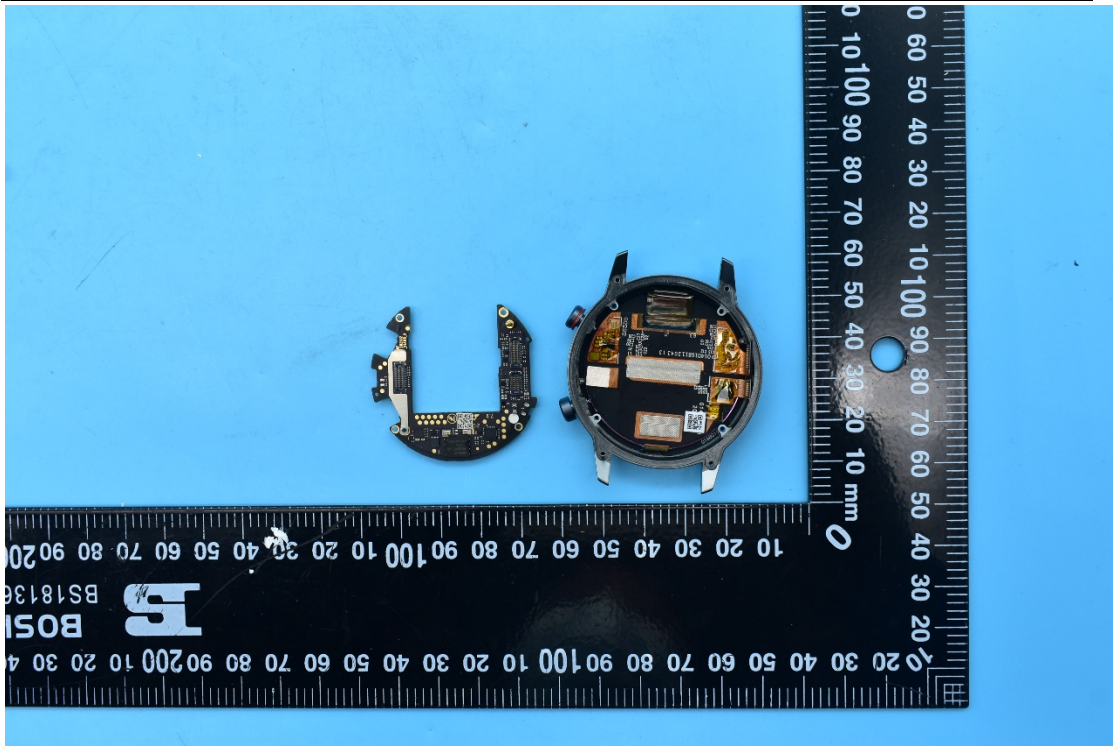

FCC ID:2AHJO-SW2102

Internal Photos

1. EUT uncover view

2. Antenna view