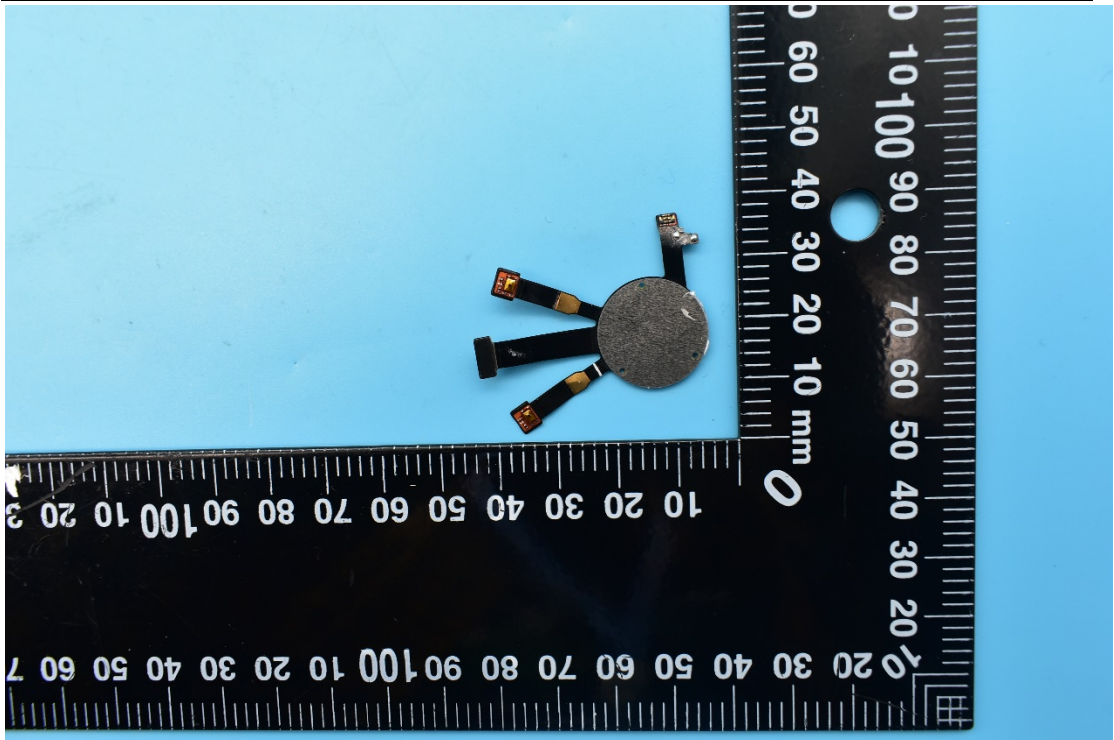

FCC ID:2AHJO-SW2102

Internal Photos

1. EUT uncover view

2. Antenna view