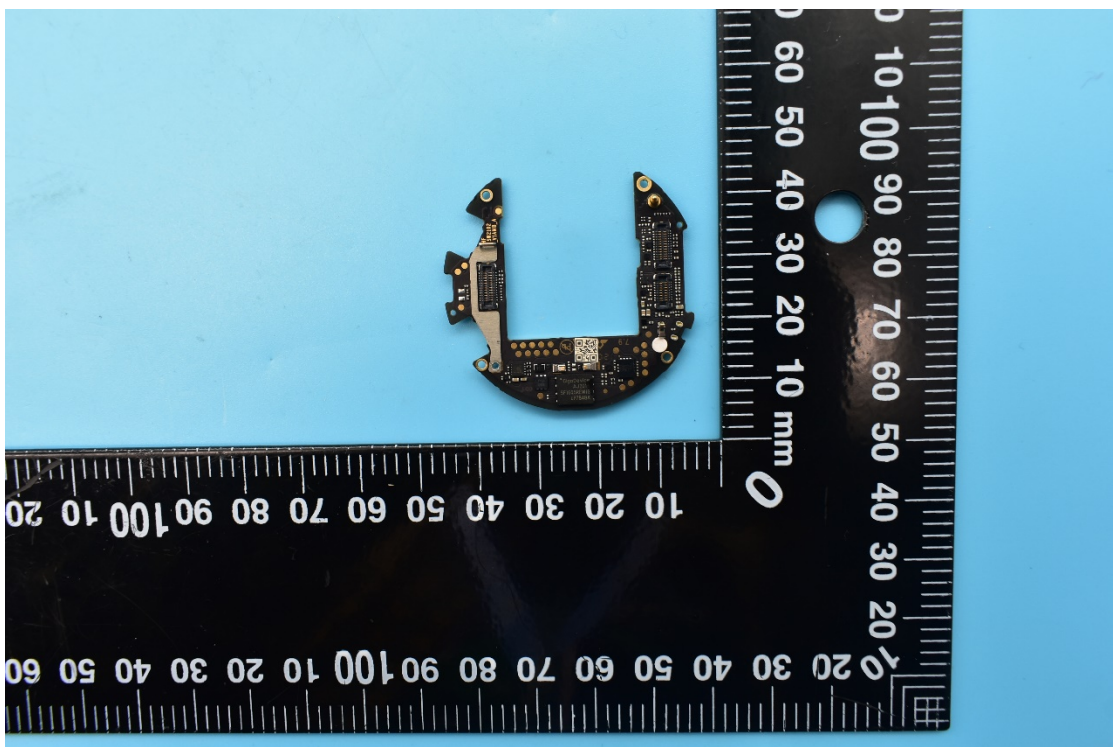

FCC ID:2AHJO-SW2102

Internal Photos

1. EUT uncover view

2. Antenna view