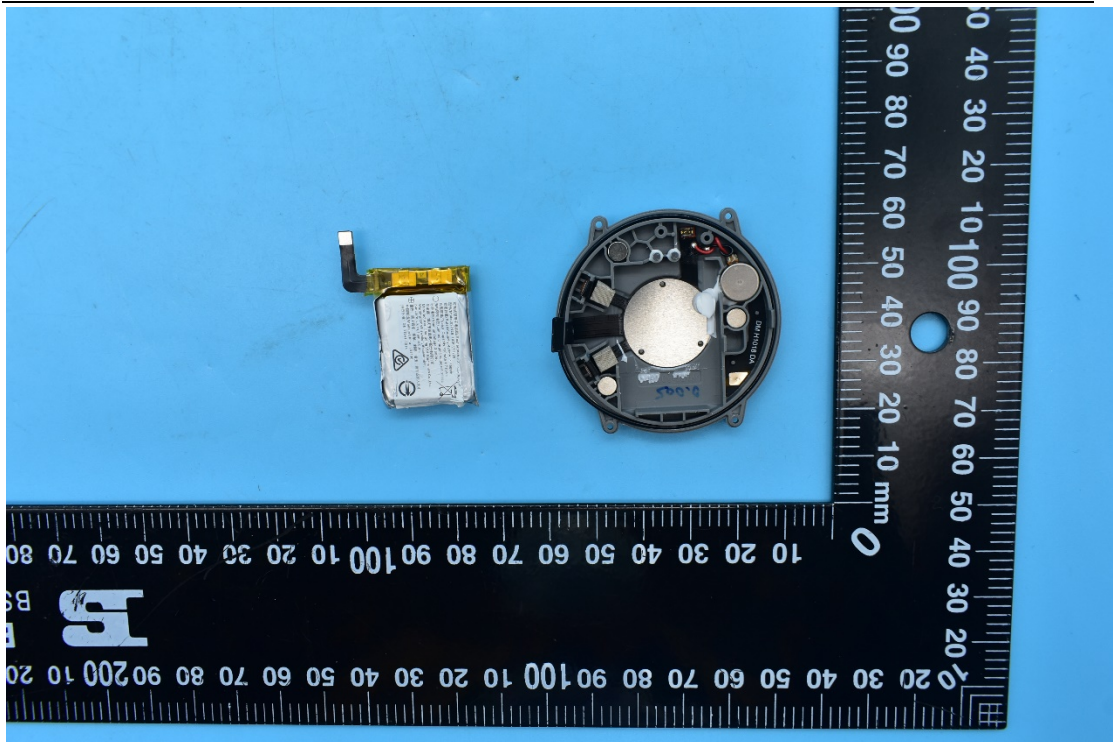

FCC ID:2AHJO-SW2102

Internal Photos

1. EUT uncover view

2. Antenna view