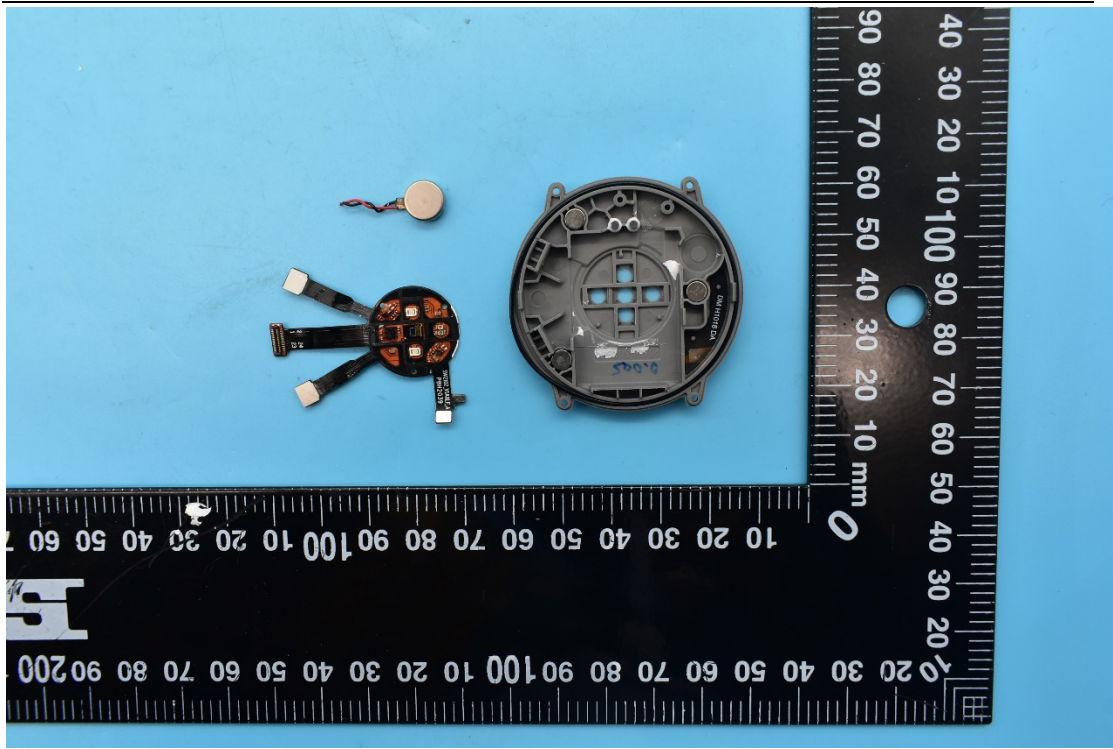

FCC ID:2AHJO-SW2102

Internal Photos

1. EUT uncover view

2. Antenna view