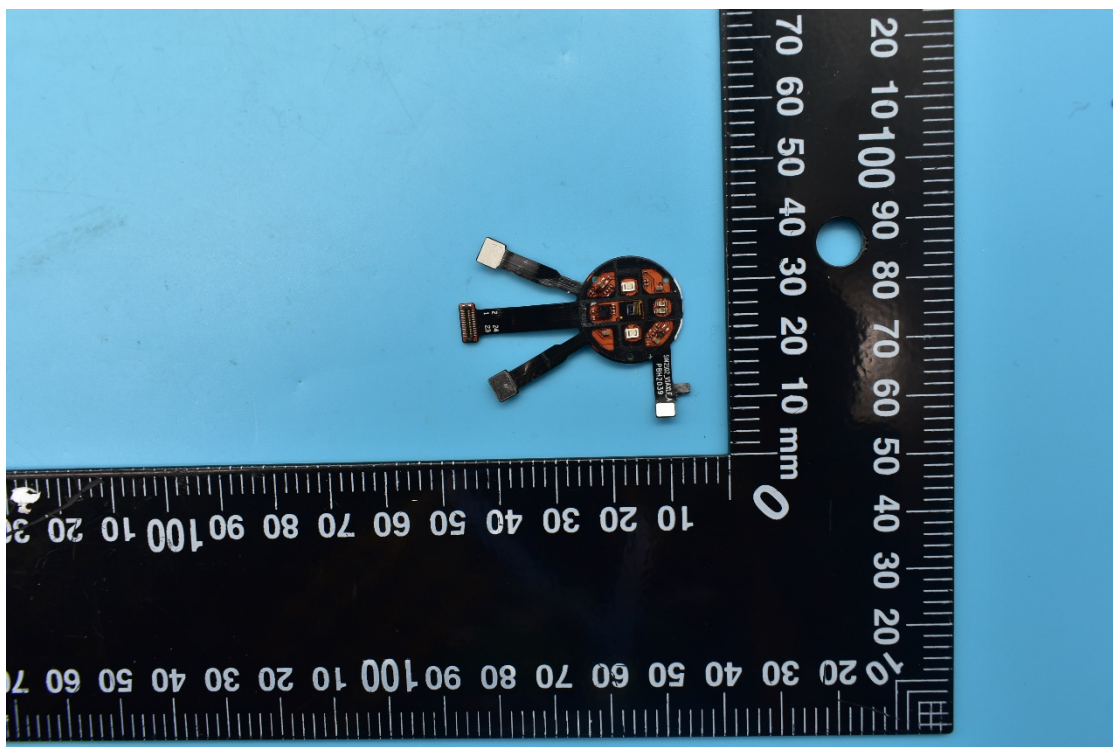

FCC ID:2AHJO-SW2102

Internal Photos

1. EUT uncover view

2. Antenna view