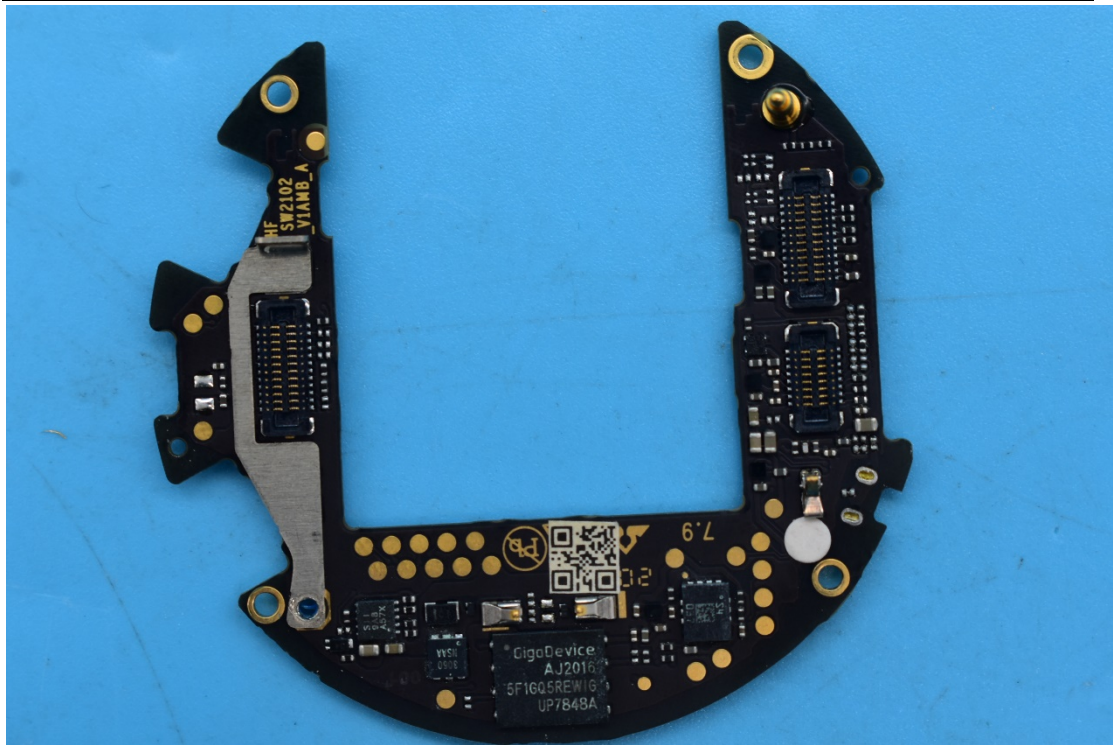

FCC ID:2AHJO-SW2102

Internal Photos

1. EUT uncover view

2. Antenna view