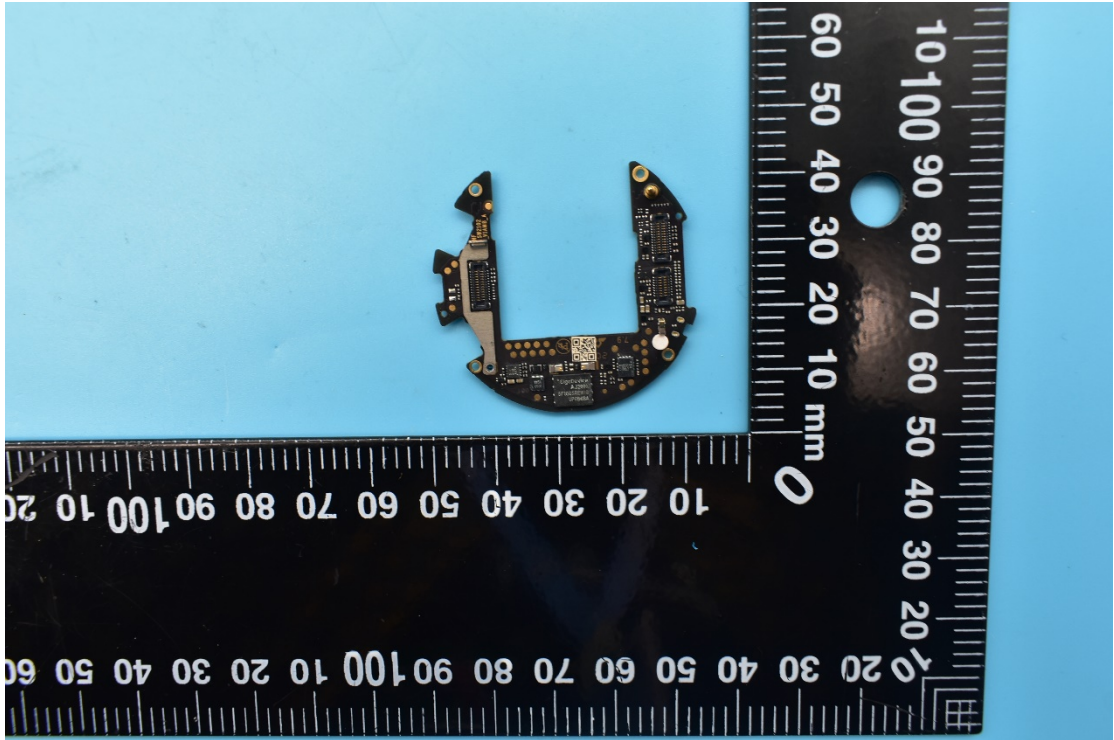

FCC ID:2AHJO-SW2102

Internal Photos

1. EUT uncover view

2. Antenna view