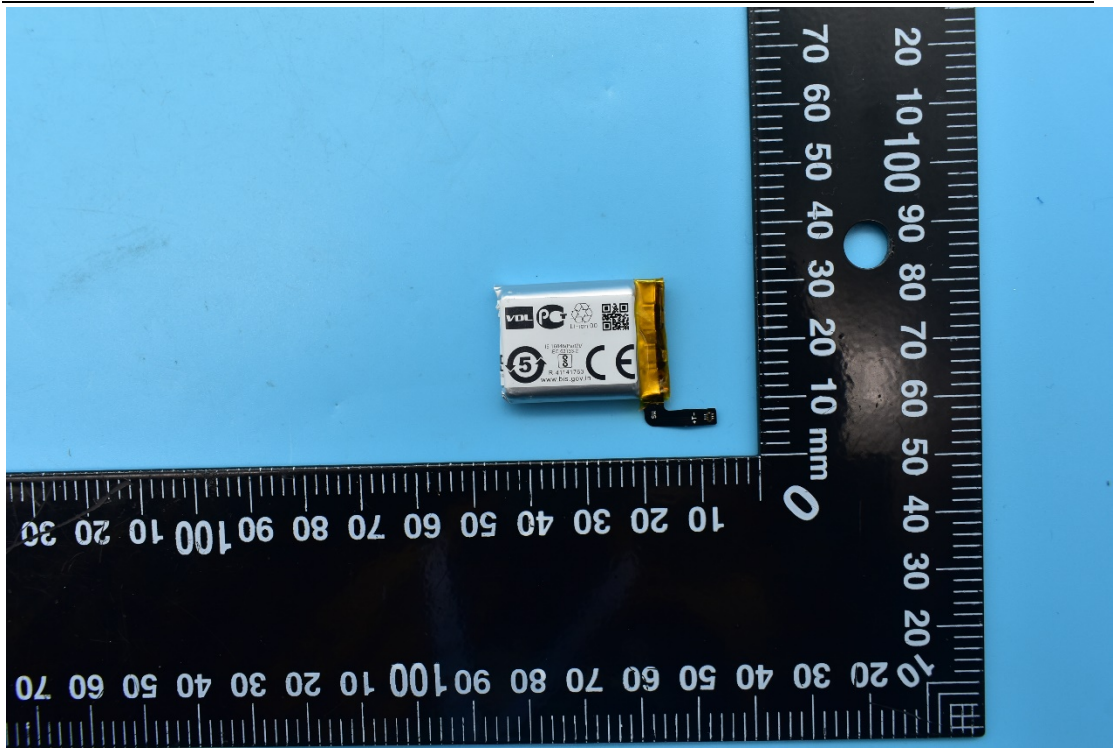

FCC ID:2AHJO-SW2102

Internal Photos

1. EUT uncover view

2. Antenna view