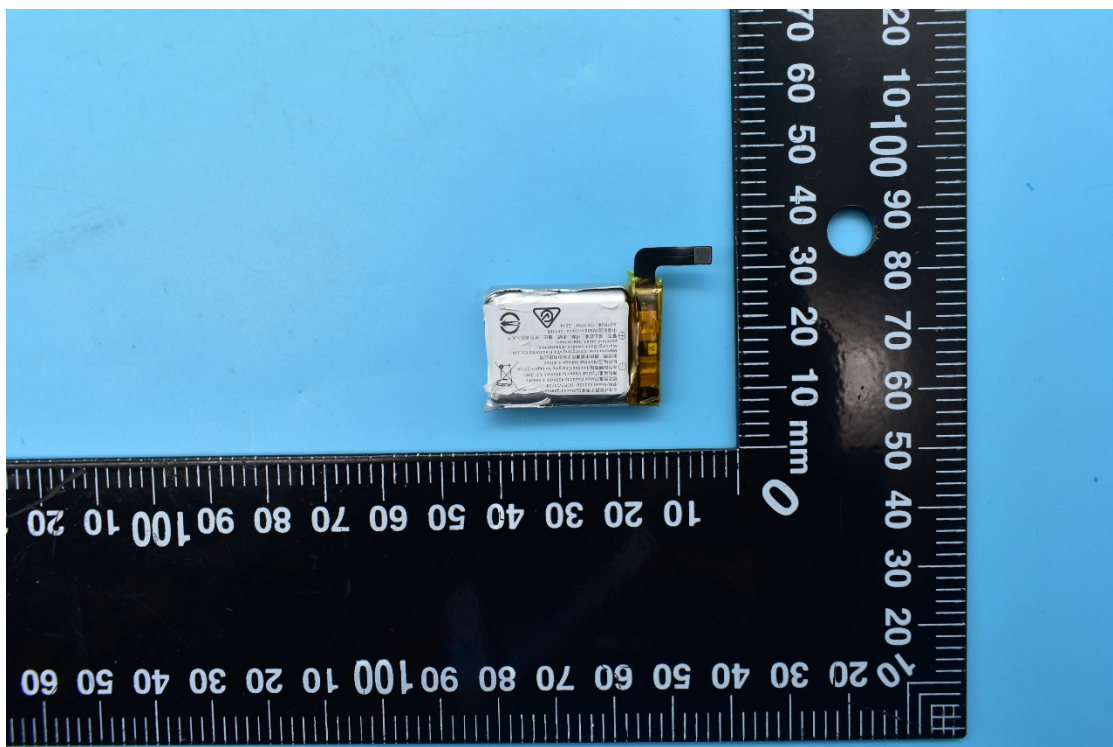

FCC ID:2AHJO-SW2102

Internal Photos

1. EUT uncover view

2. Antenna view