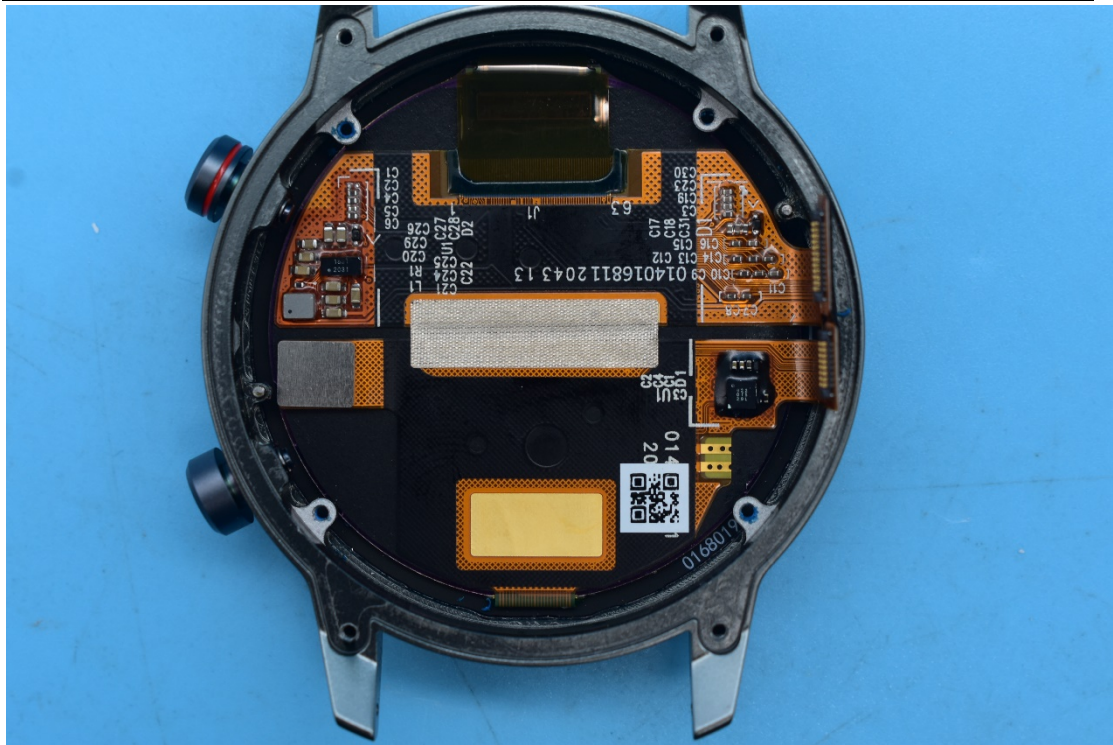

FCC ID:2AHJO-SW2102

Internal Photos

1. EUT uncover view

2. Antenna view