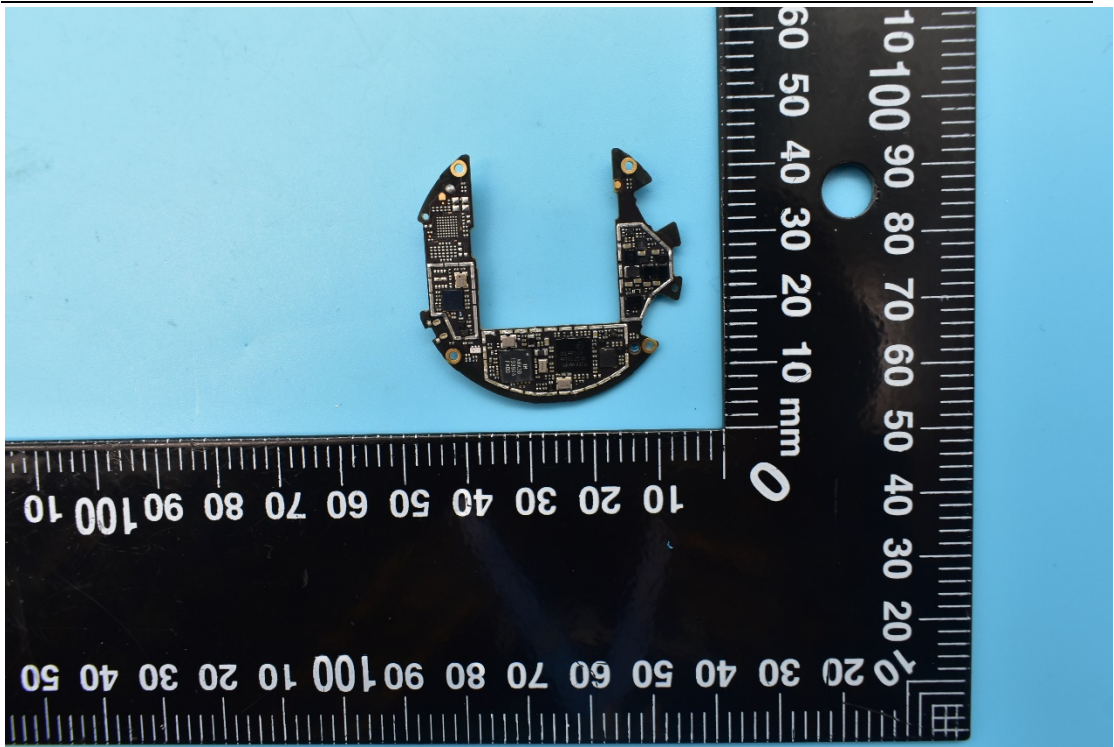

FCC ID:2AHJO-SW2102

Internal Photos

1. EUT uncover view

2. Antenna view