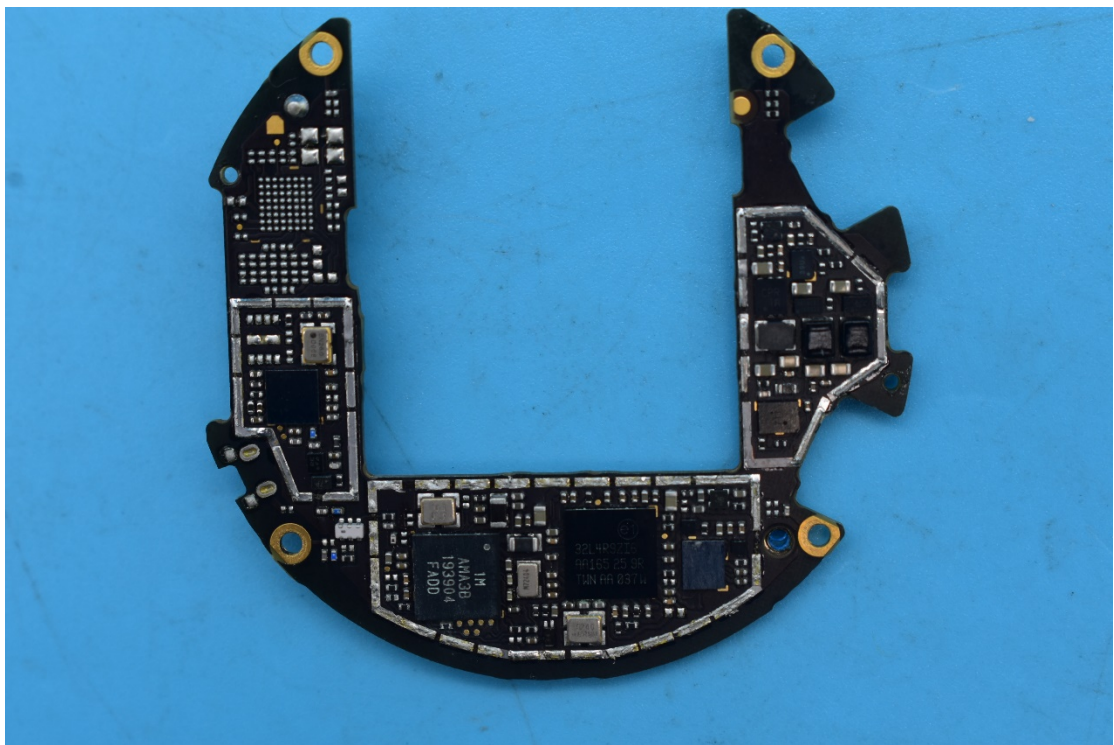

FCC ID:2AHJO-SW2102

Internal Photos

1. EUT uncover view

2. Antenna view