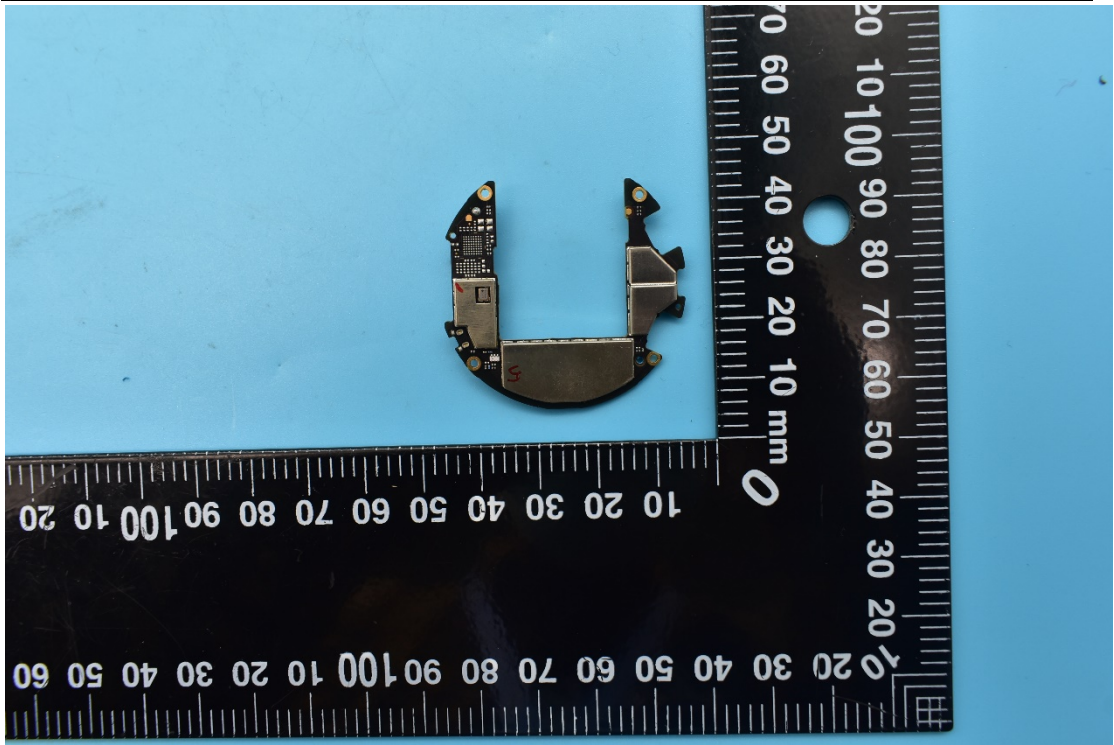

FCC ID:2AHJO-SW2102

Internal Photos

1. EUT uncover view

2. Antenna view