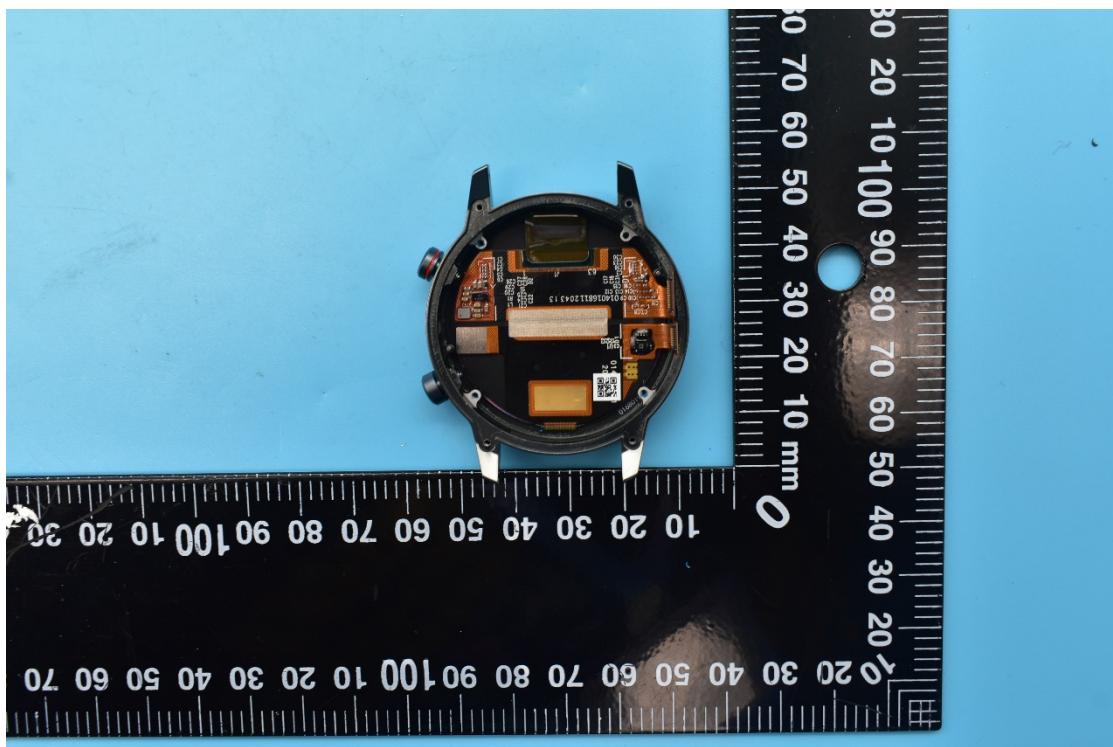

FCC ID:2AHJO-SW2102

Internal Photos

1. EUT uncover view

2. Antenna view