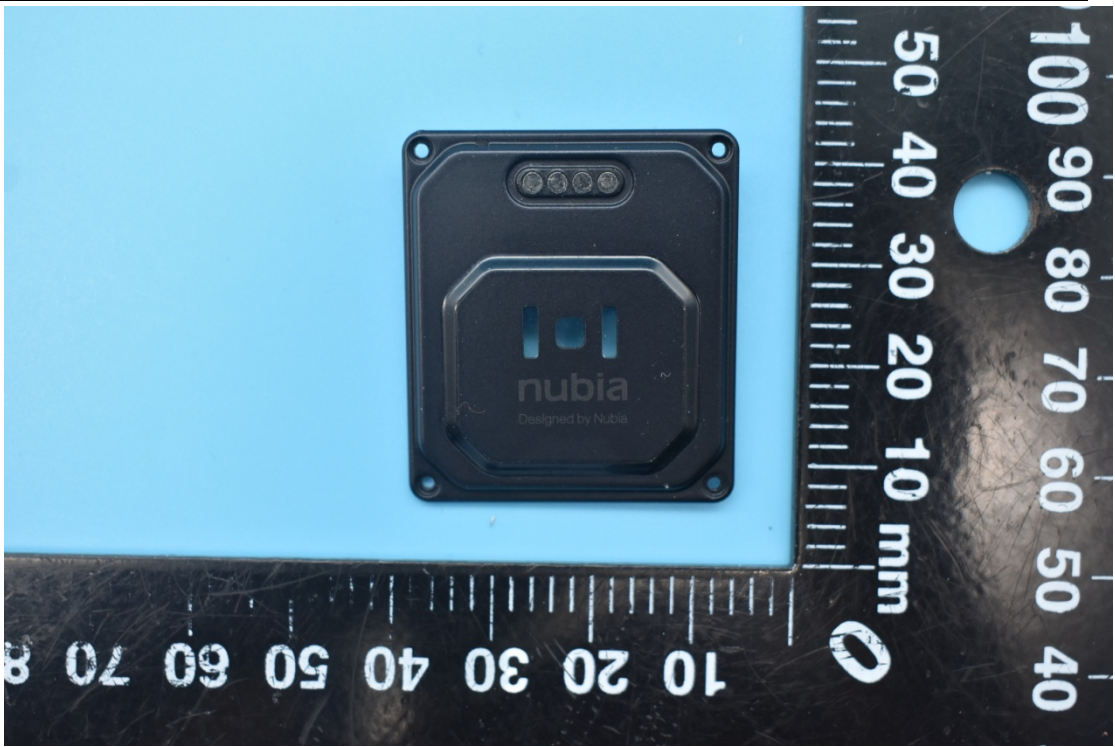

FCC ID:2AHJO-SW1003

### Internal Photos

1. EUT uncover view

## 2. Antenna view