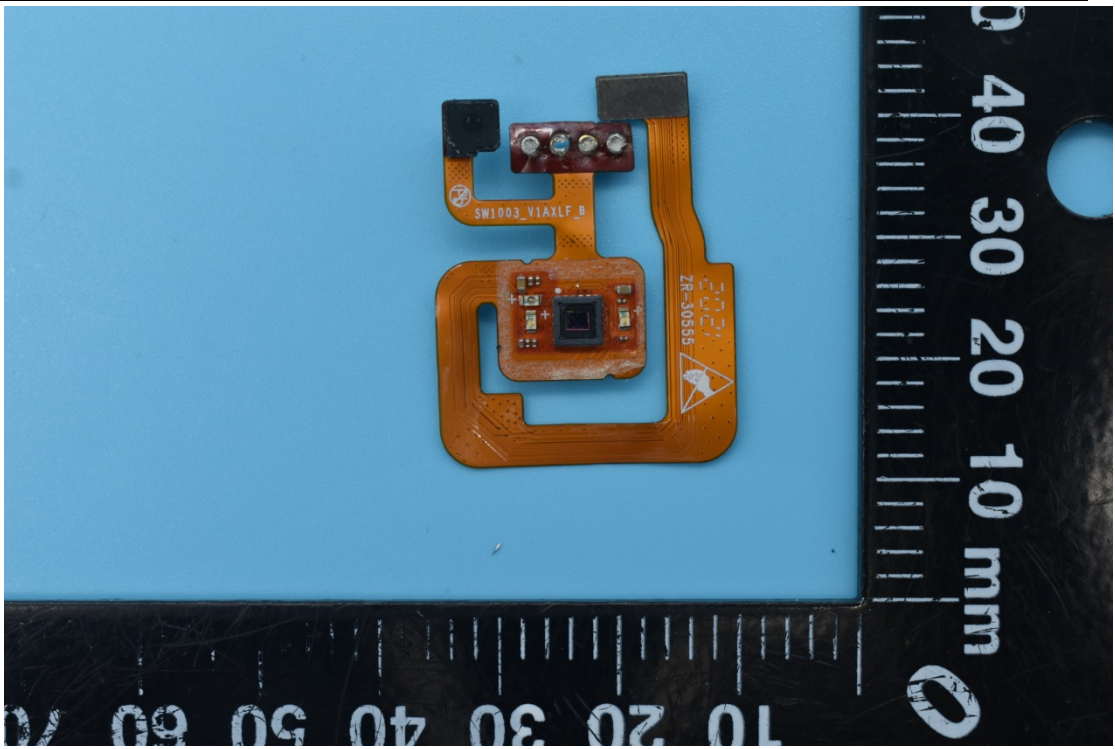

FCC ID:2AHJO-SW1003

### Internal Photos

1. EUT uncover view

## 2. Antenna view