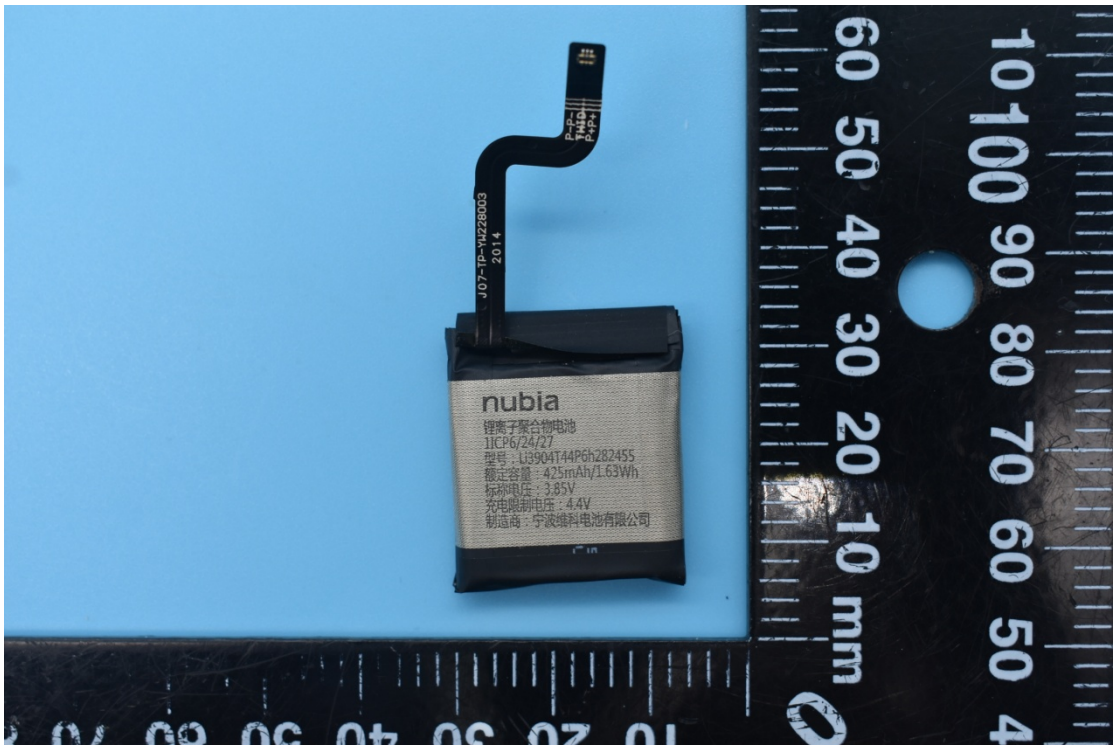

FCC ID:2AHJO-SW1003

### Internal Photos

1. EUT uncover view

## 2. Antenna view