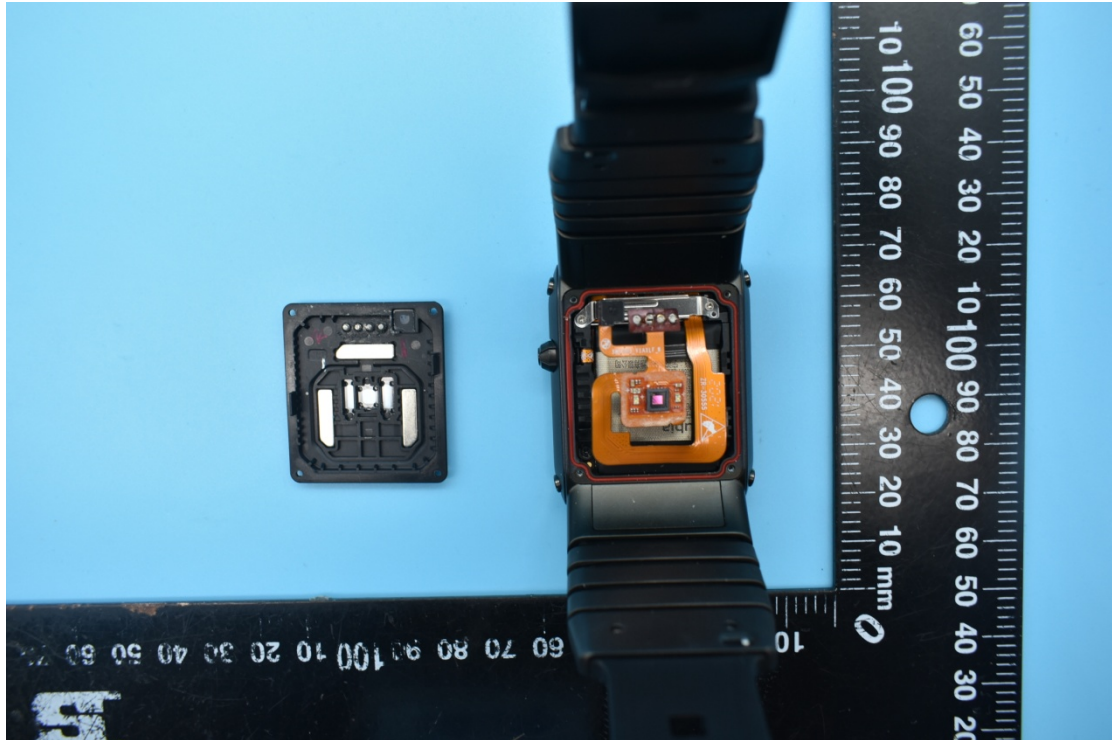

FCC ID:2AHJO-SW1003

### Internal Photos

1. EUT uncover view

## 2. Antenna view