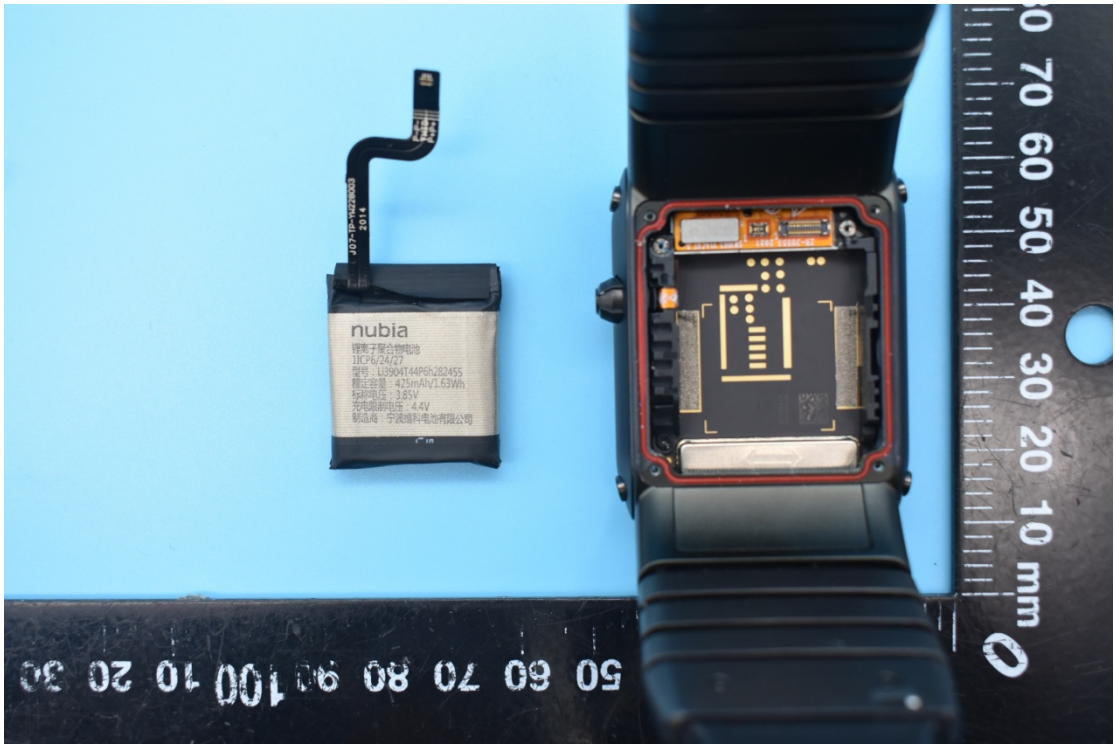

FCC ID:2AHJO-SW1003

### Internal Photos

1. EUT uncover view

## 2. Antenna view