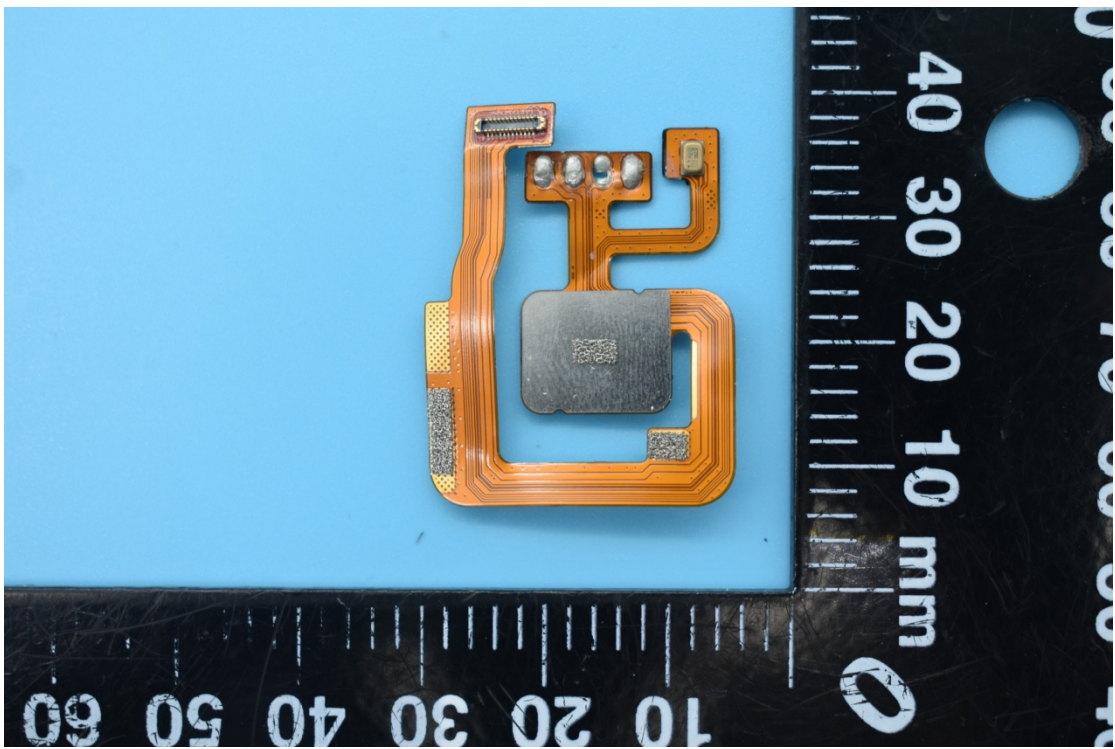

FCC ID:2AHJO-SW1003

### Internal Photos

1. EUT uncover view

## 2. Antenna view