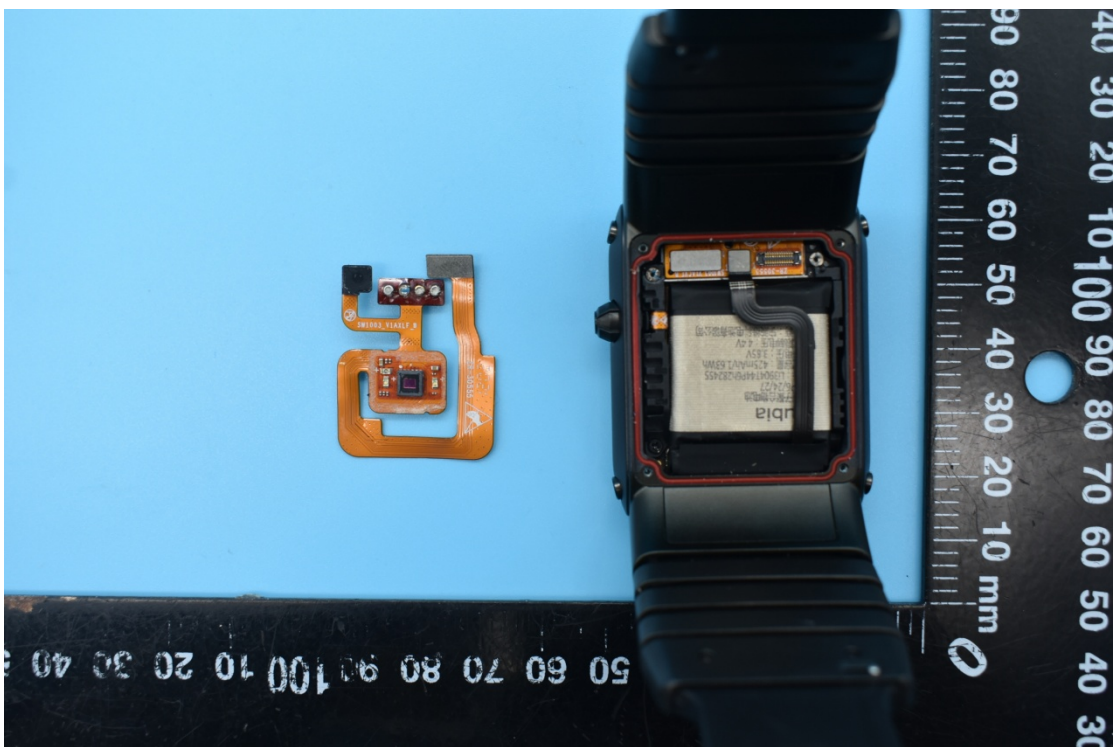

FCC ID:2AHJO-SW1003

### Internal Photos

1. EUT uncover view

## 2. Antenna view