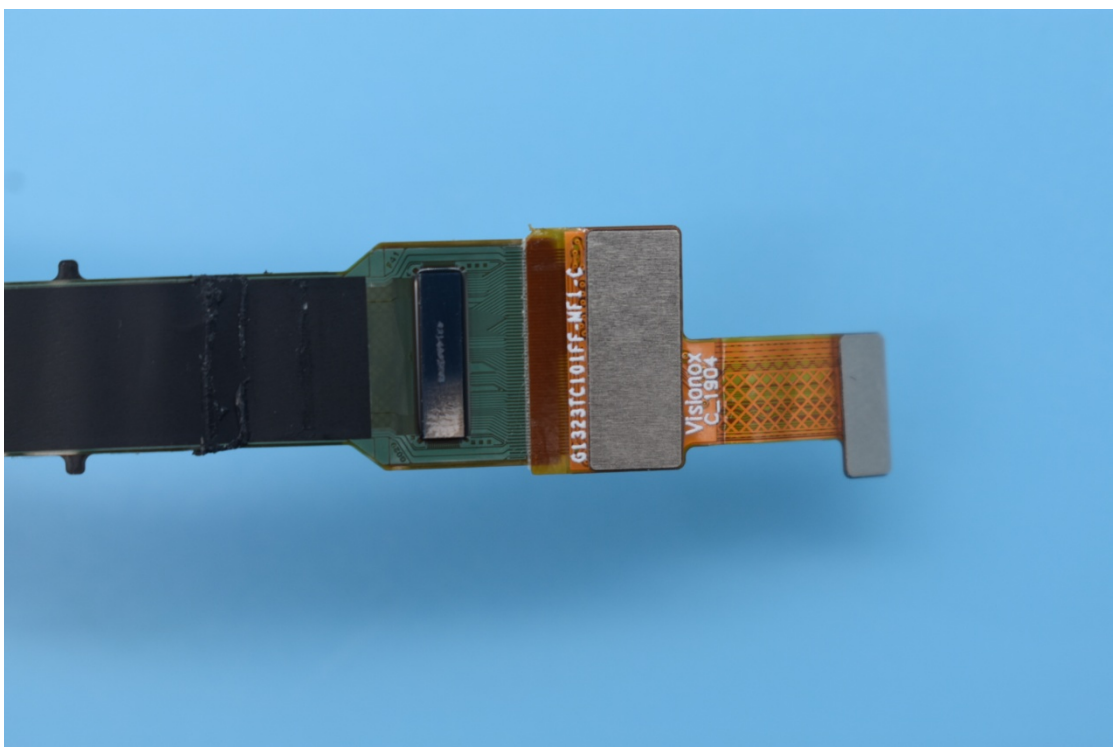

FCC ID:2AHJO-SW1003

### Internal Photos

1. EUT uncover view

## 2. Antenna view