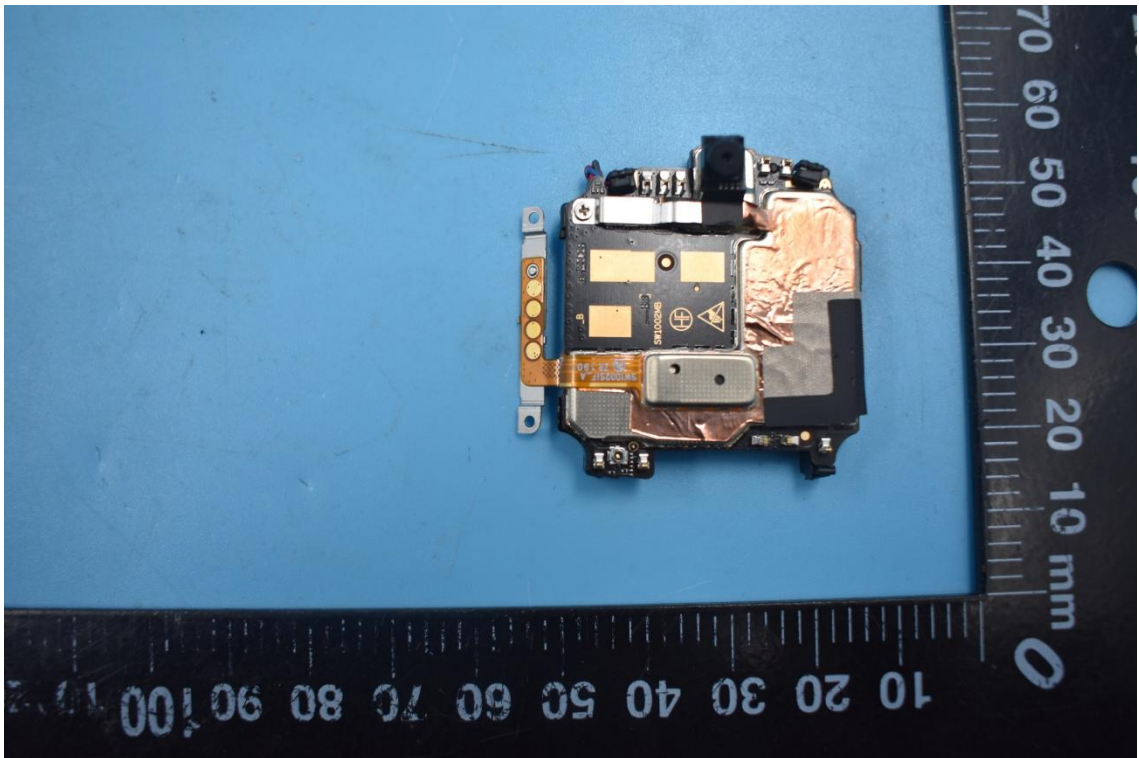

FCC ID:2AHJO-SW1002

Internal Photos

1. EUT uncover view

2. Antenna view