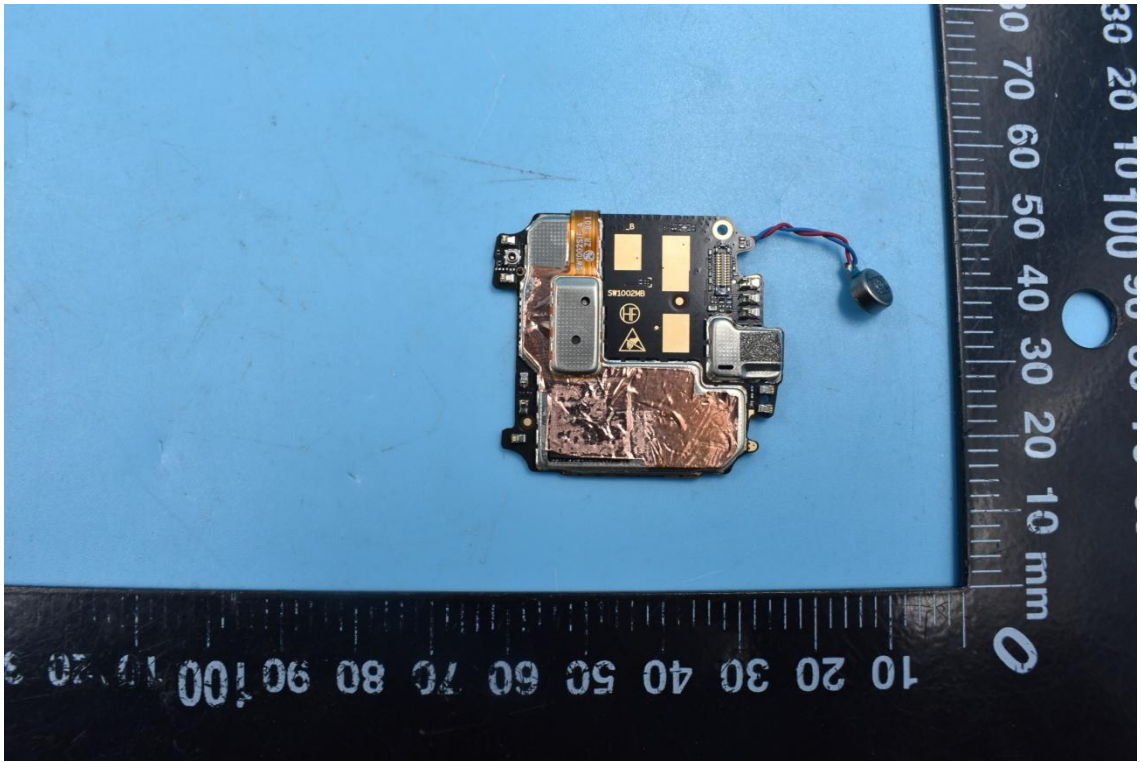

FCC ID:2AHJO-SW1002

Internal Photos

1. EUT uncover view

2. Antenna view