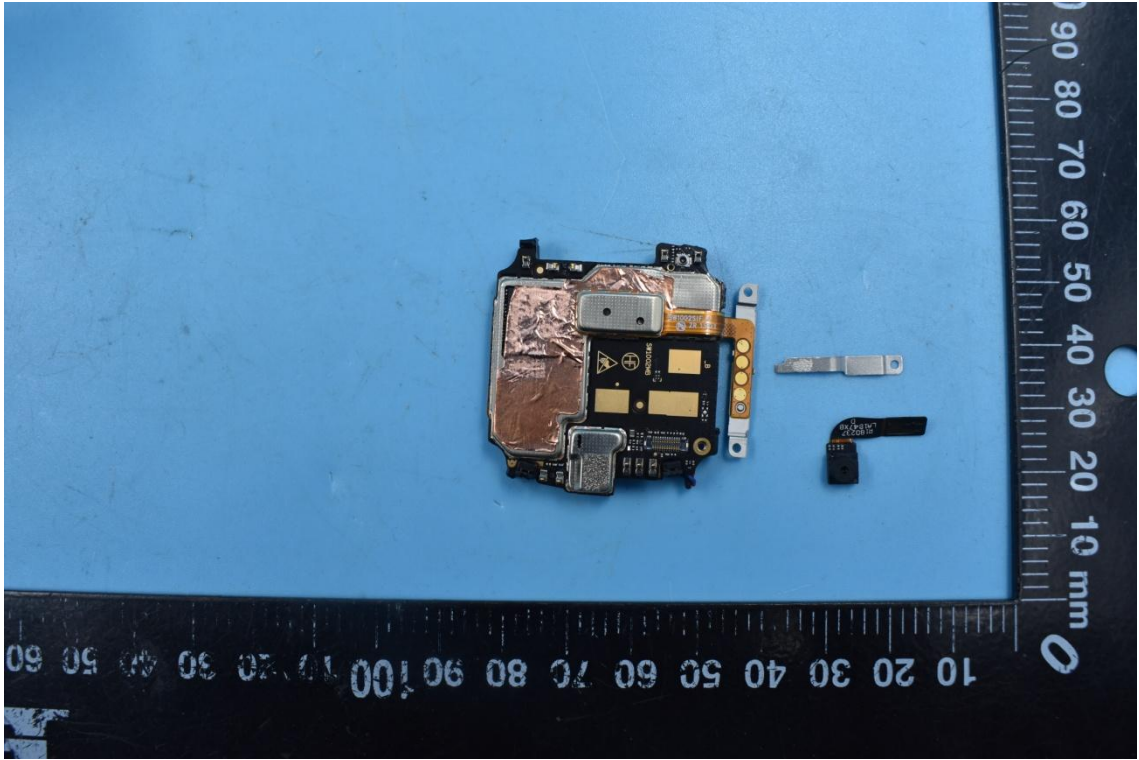

FCC ID:2AHJO-SW1002

Internal Photos

1. EUT uncover view

2. Antenna view