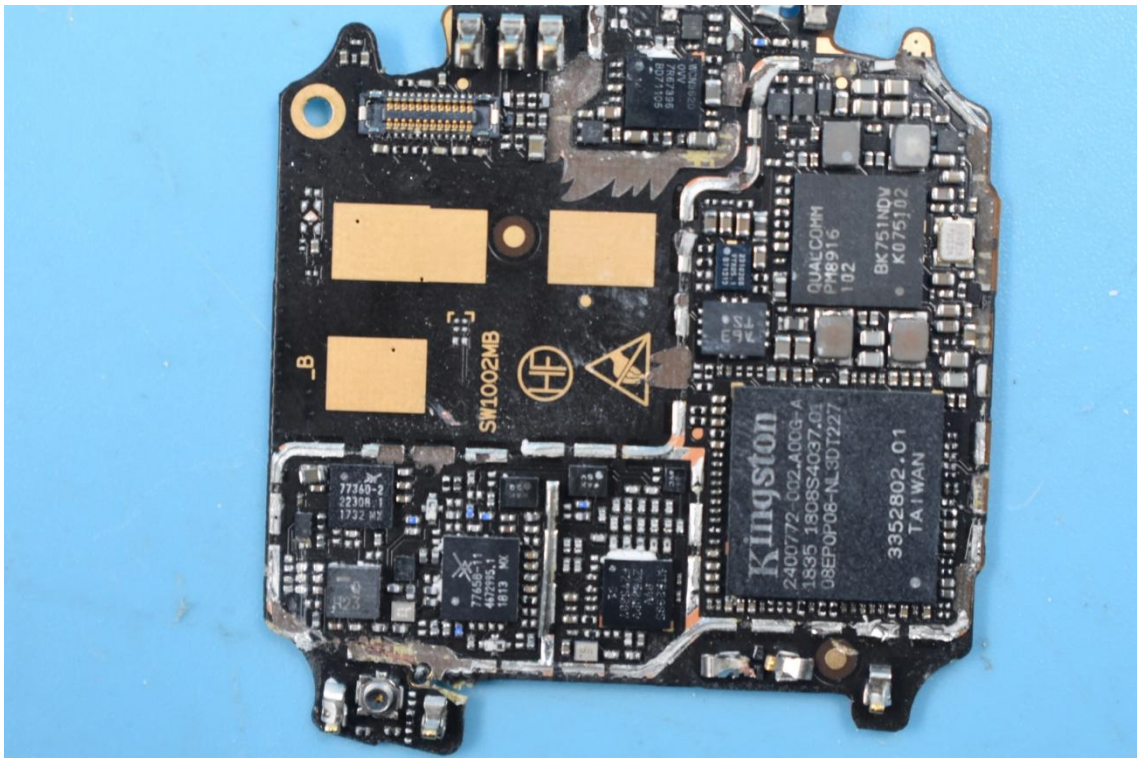

FCC ID:2AHJO-SW1002

Internal Photos

1. EUT uncover view

2. Antenna view