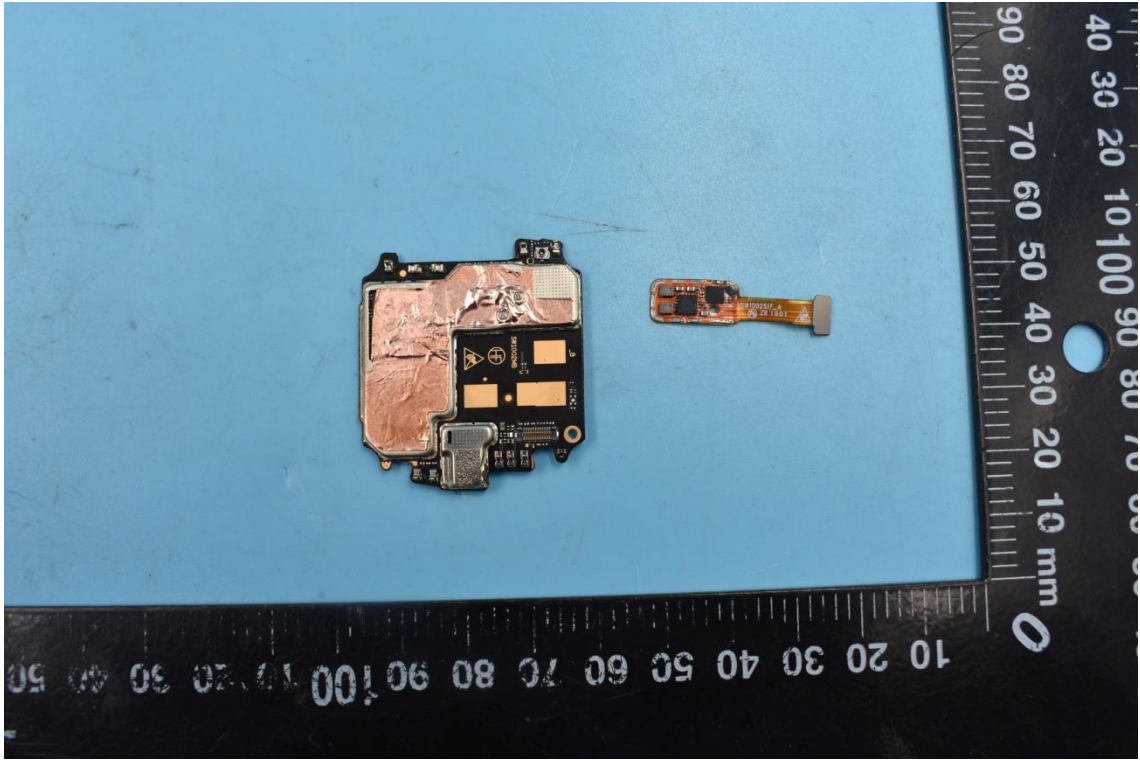

FCC ID:2AHJO-SW1002

Internal Photos

1. EUT uncover view

2. Antenna view