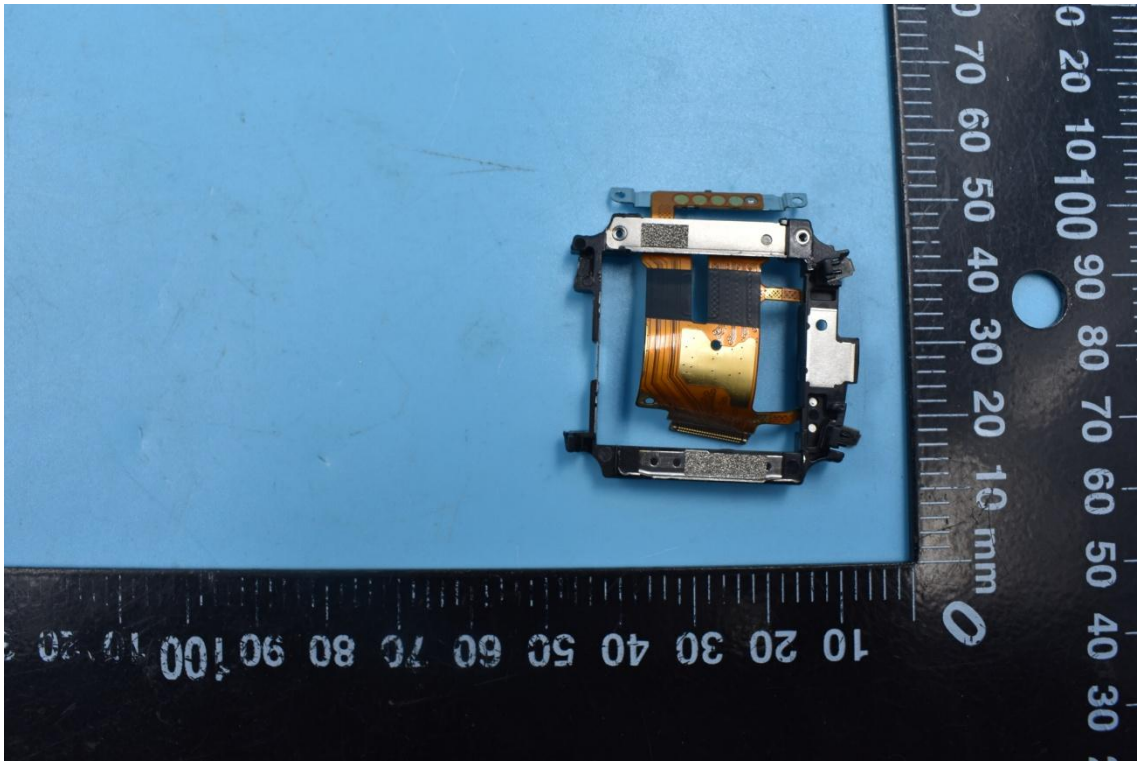

FCC ID:2AHJO-SW1002

Internal Photos

1. EUT uncover view

2. Antenna view