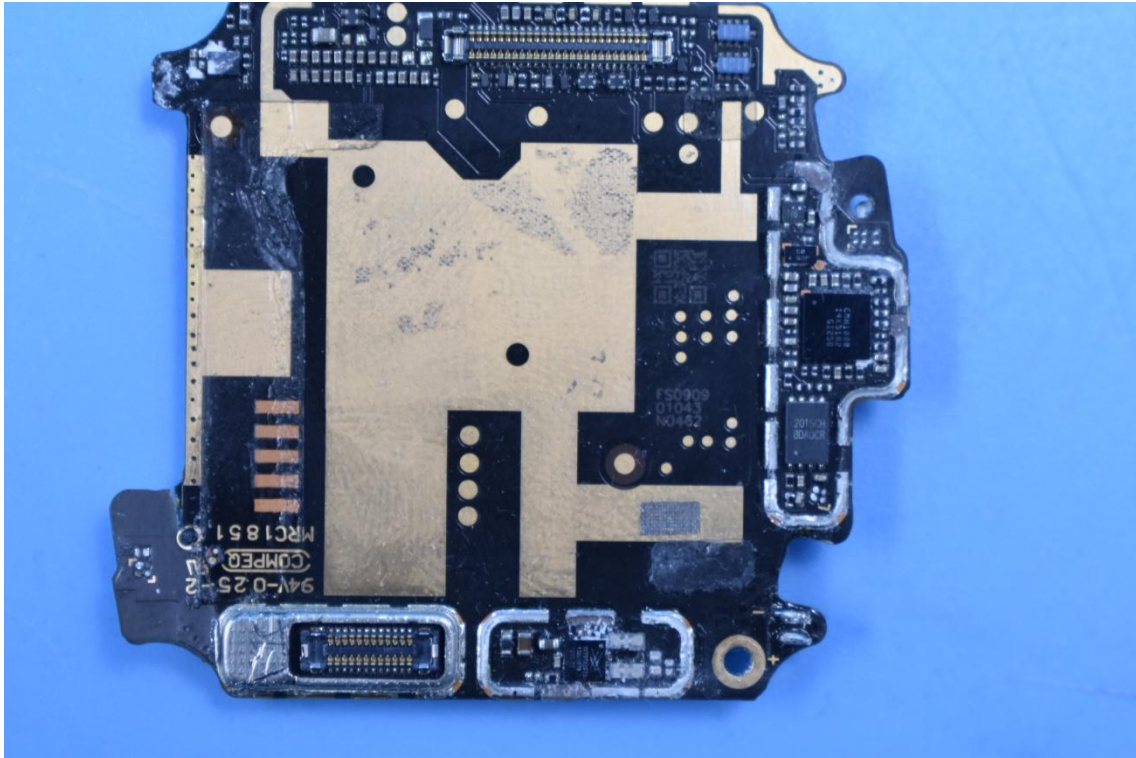

FCC ID:2AHJO-SW1002

Internal Photos

1. EUT uncover view

2. Antenna view