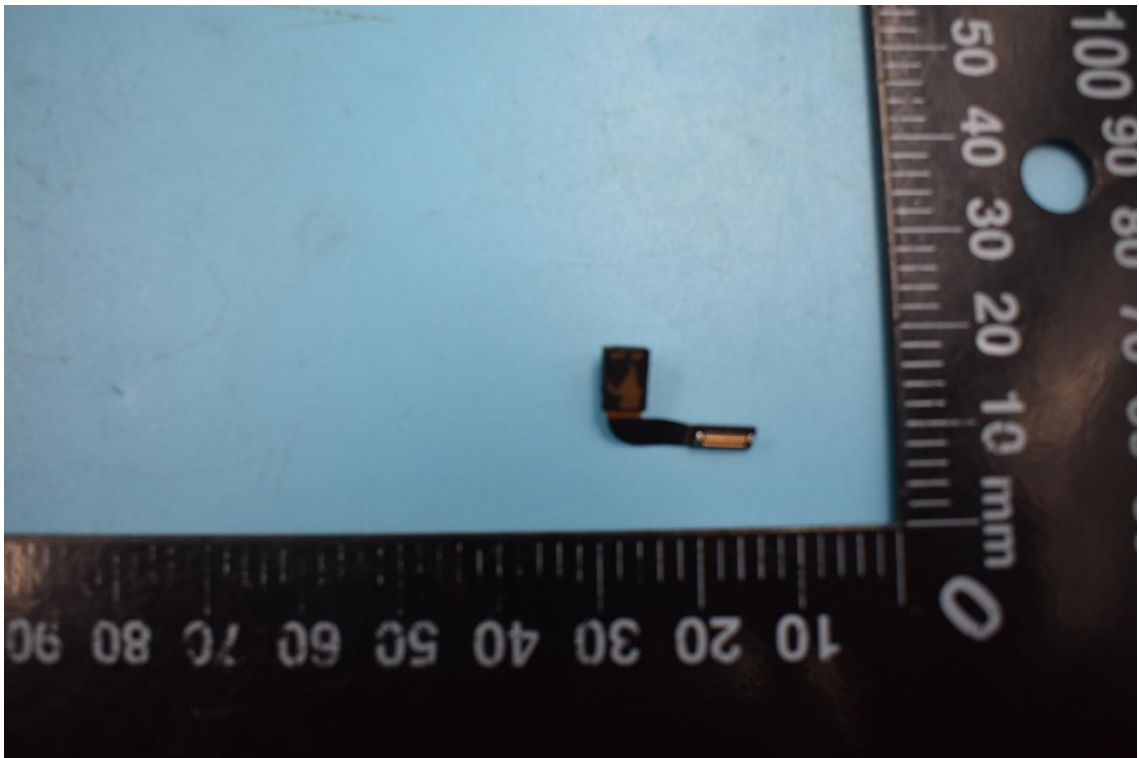

FCC ID:2AHJO-SW1002

Internal Photos

1. EUT uncover view

2. Antenna view