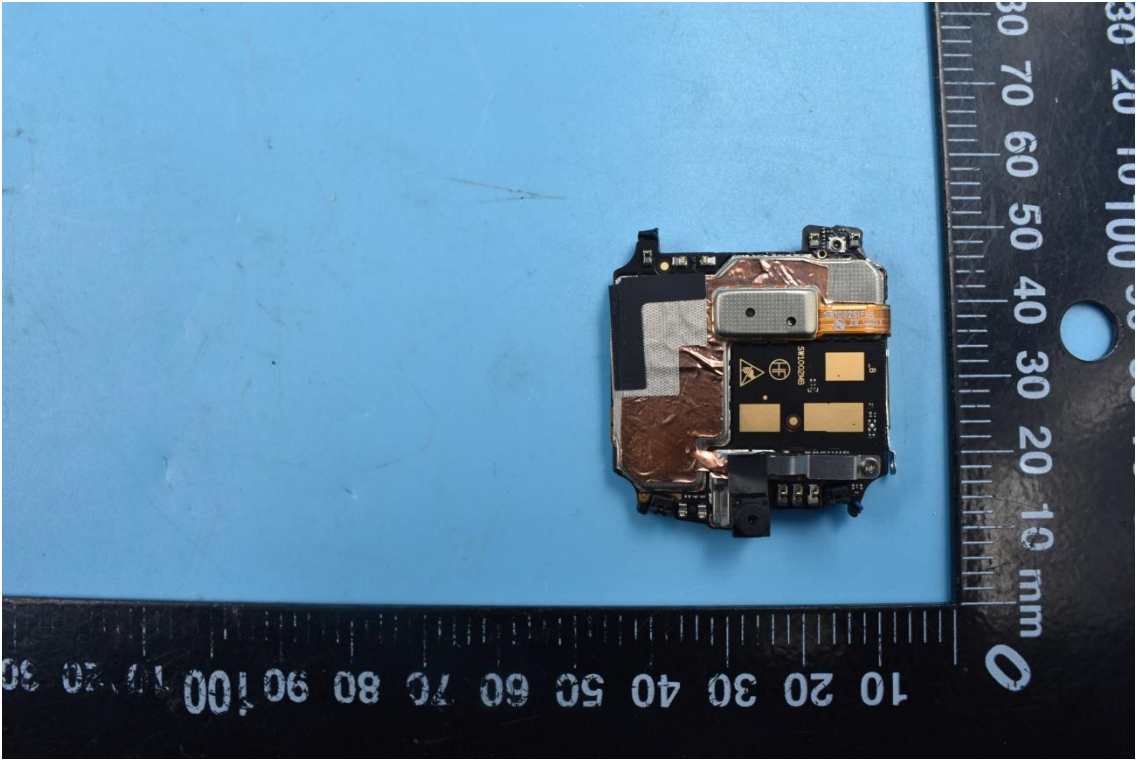

FCC ID:2AHJO-SW1002

Internal Photos

1. EUT uncover view

2. Antenna view