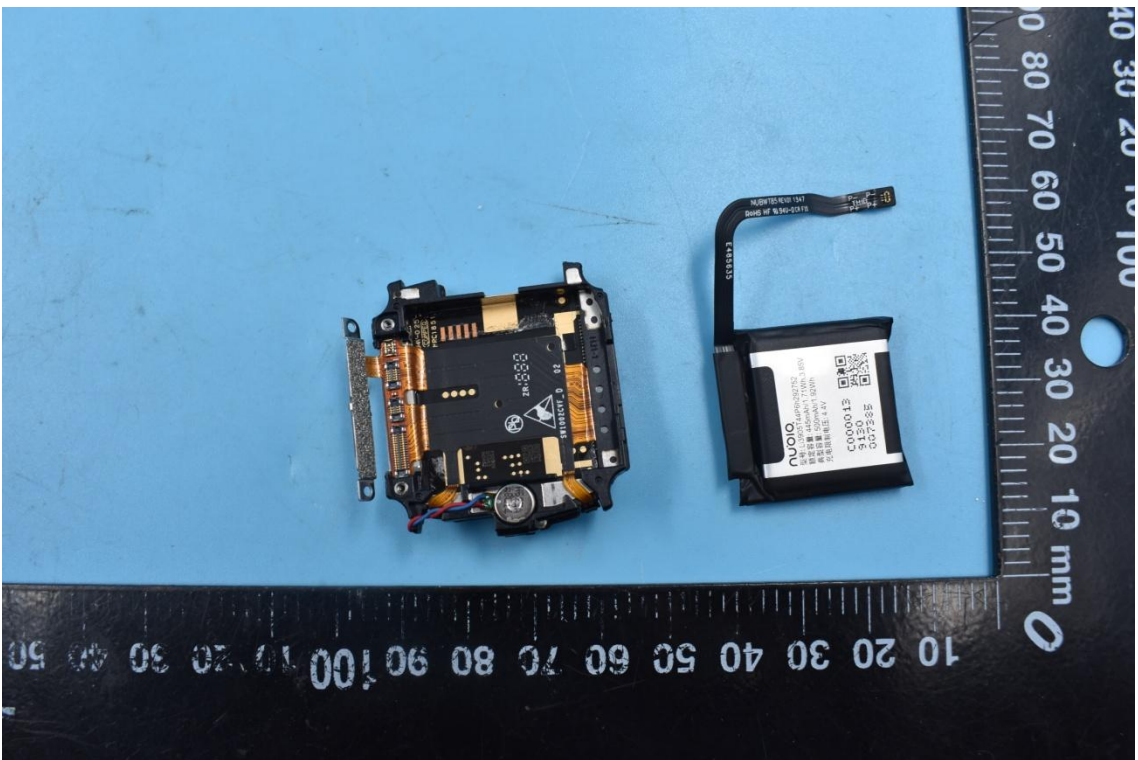

FCC ID:2AHJO-SW1002

Internal Photos

1. EUT uncover view

2. Antenna view