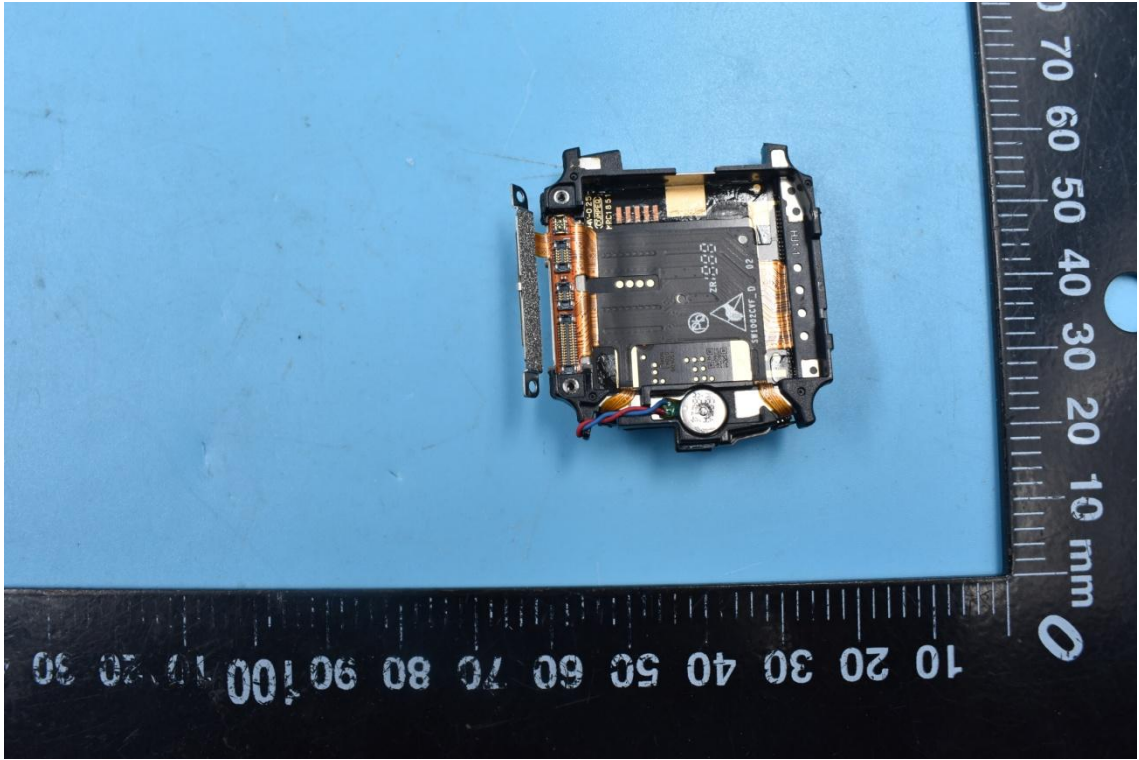

FCC ID:2AHJO-SW1002

Internal Photos

1. EUT uncover view

2. Antenna view