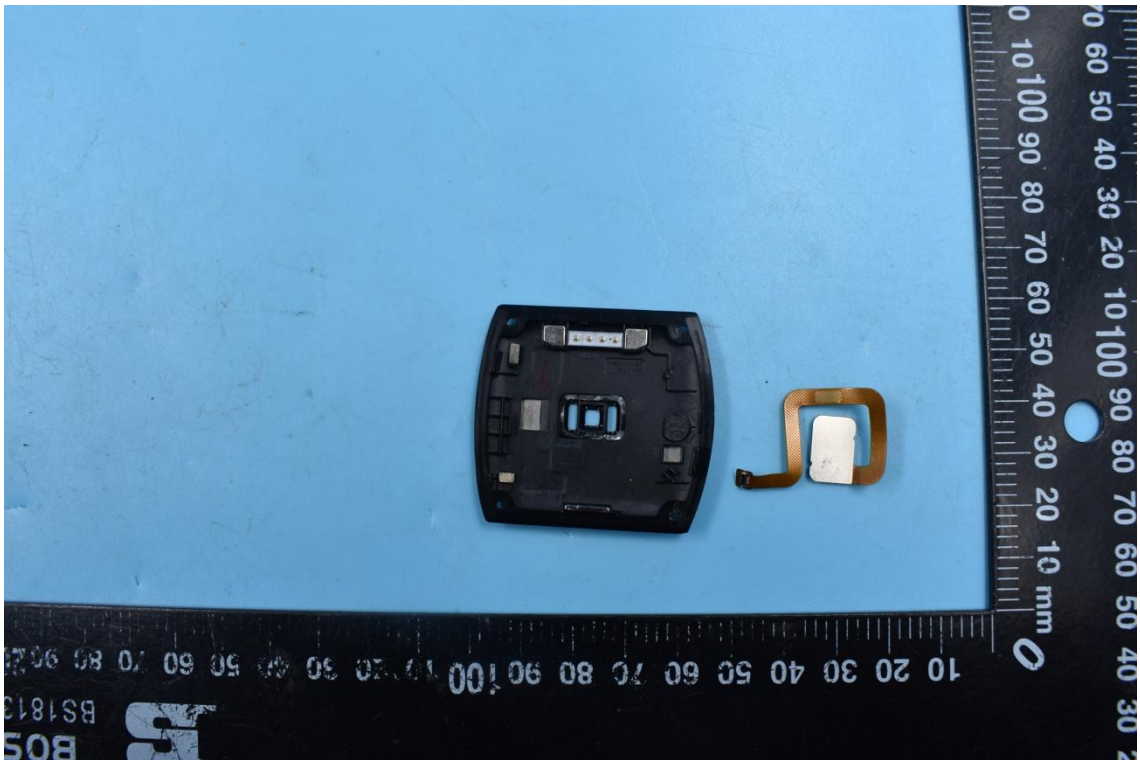

FCC ID:2AHJO-SW1002

Internal Photos

1. EUT uncover view

2. Antenna view