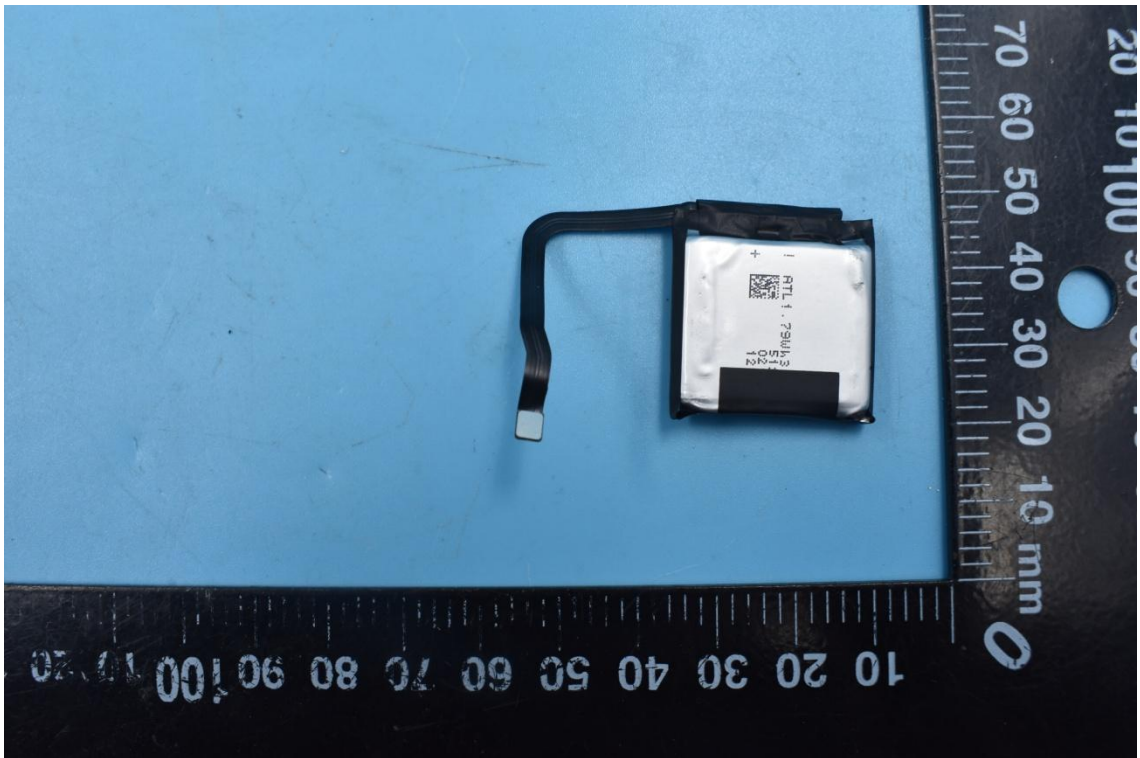

FCC ID:2AHJO-SW1002

Internal Photos

1. EUT uncover view

2. Antenna view