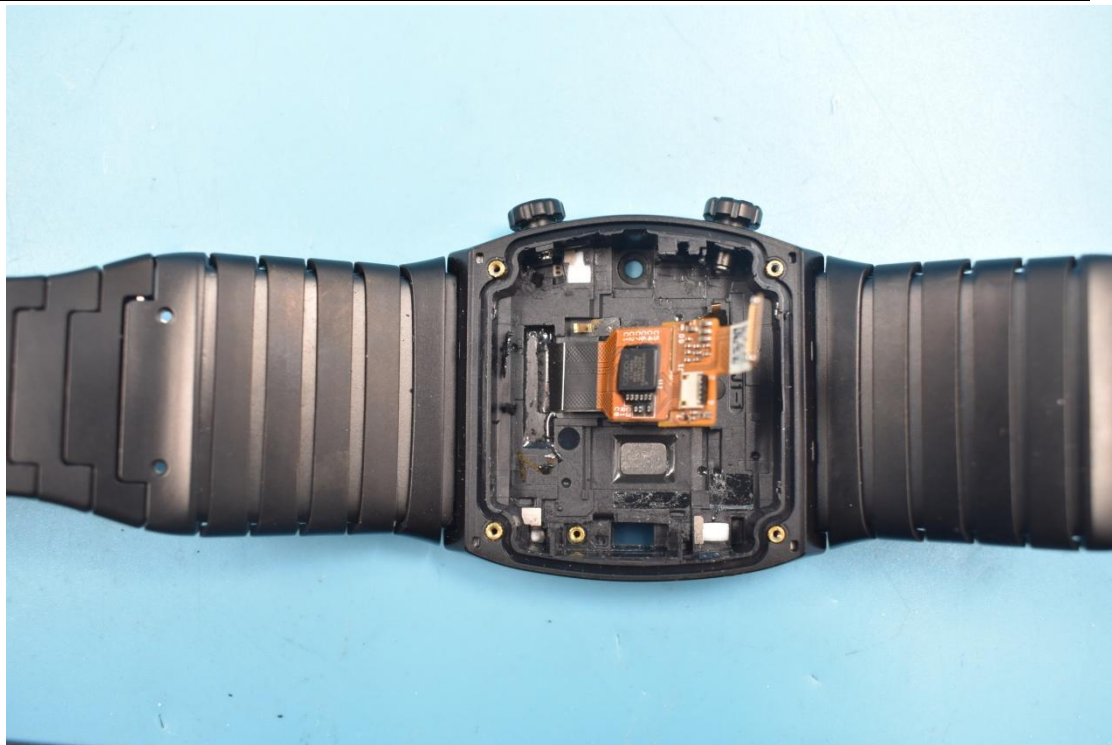

FCC ID:2AHJO-SW1002

Internal Photos

1. EUT uncover view

2. Antenna view