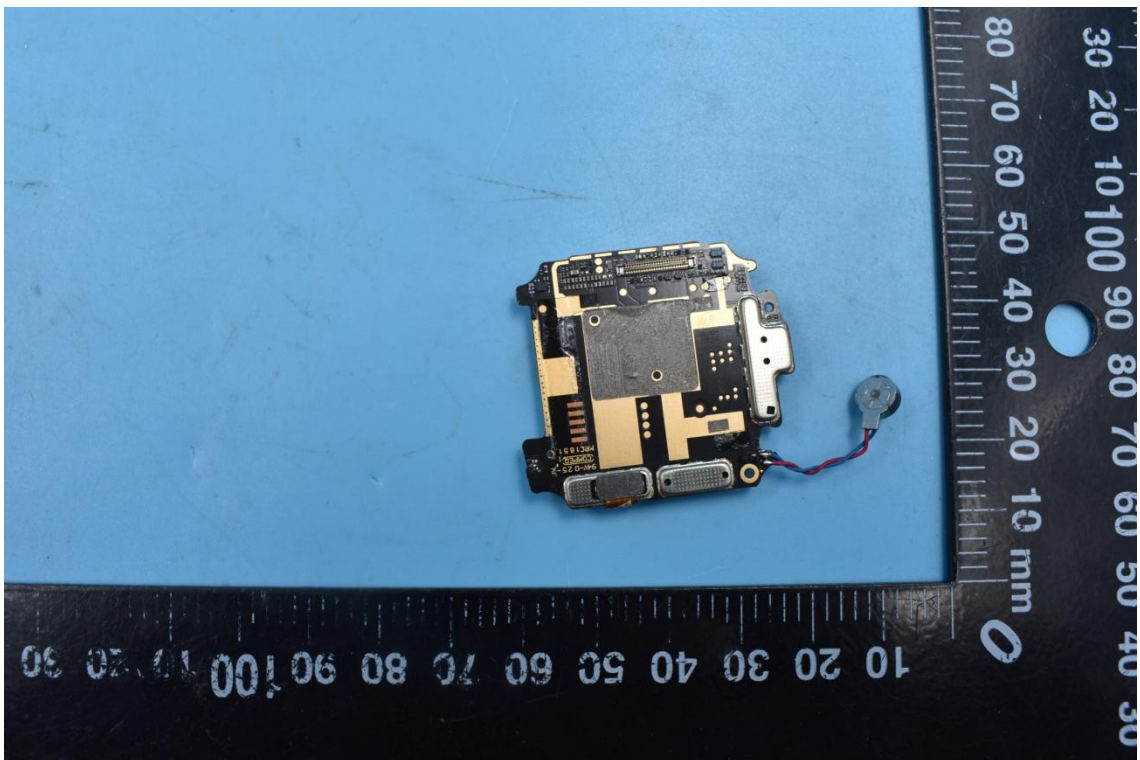

FCC ID:2AHJO-SW1002

Internal Photos

1. EUT uncover view

2. Antenna view