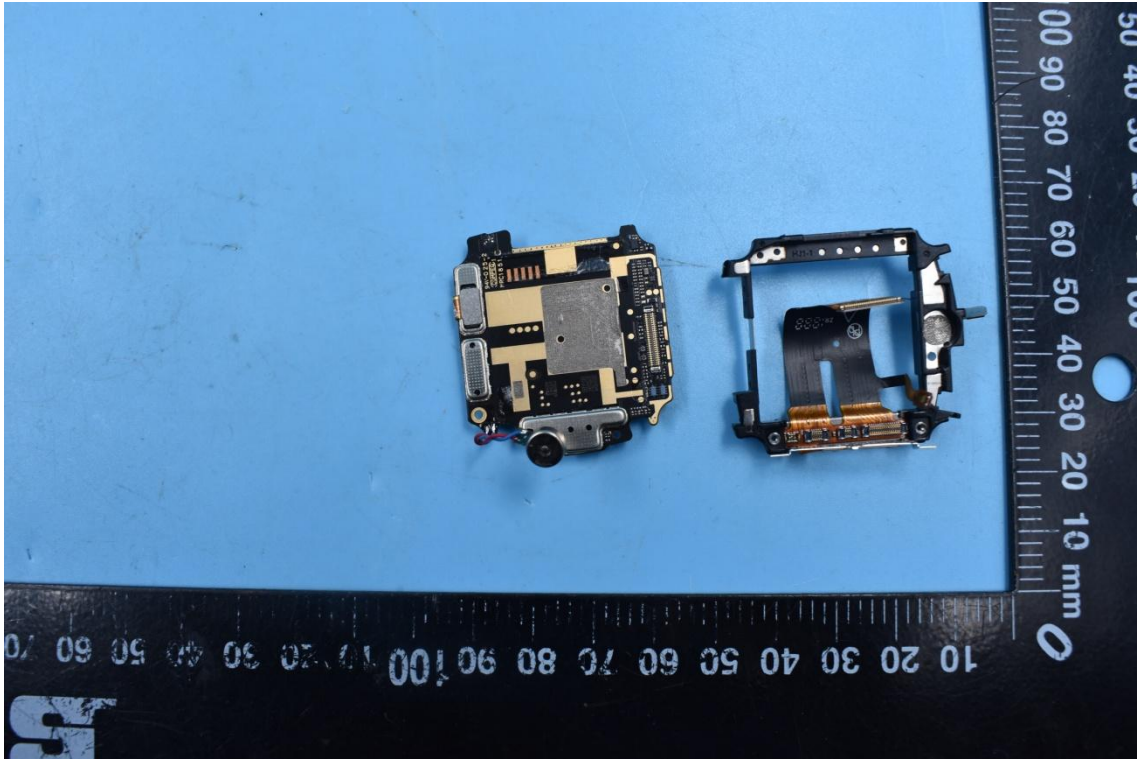

FCC ID:2AHJO-SW1002

Internal Photos

1. EUT uncover view

2. Antenna view