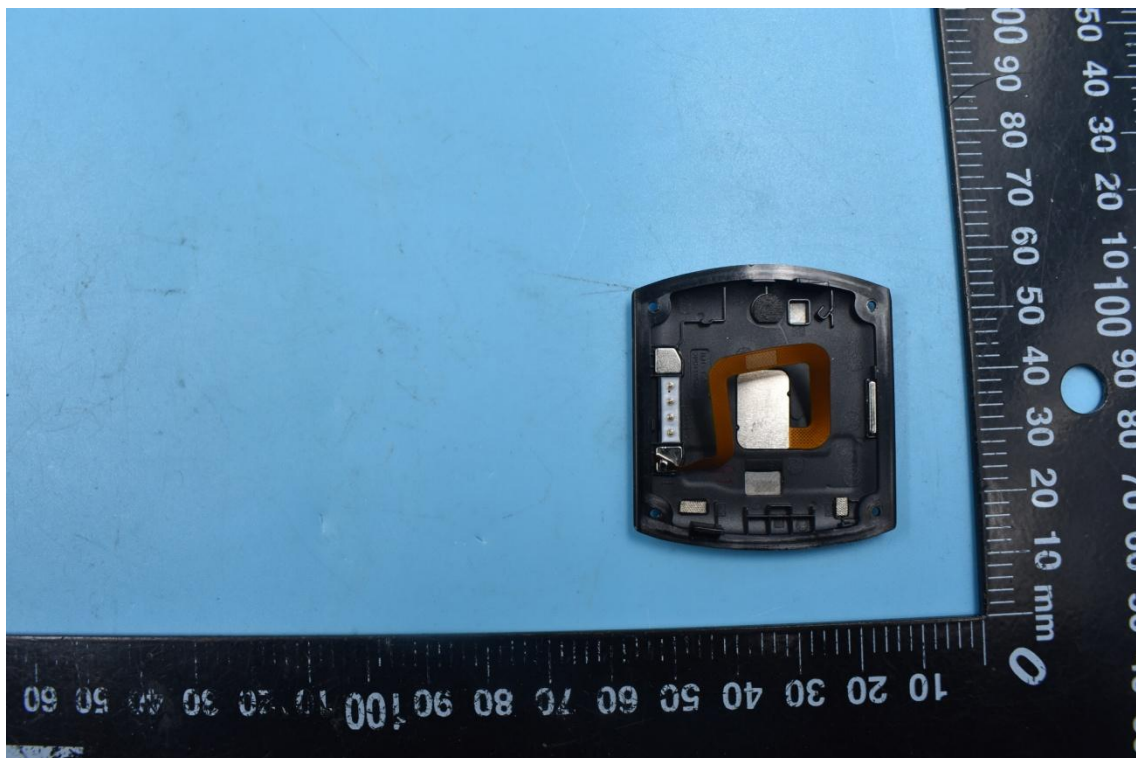

FCC ID:2AHJO-SW1002

Internal Photos

1. EUT uncover view

2. Antenna view