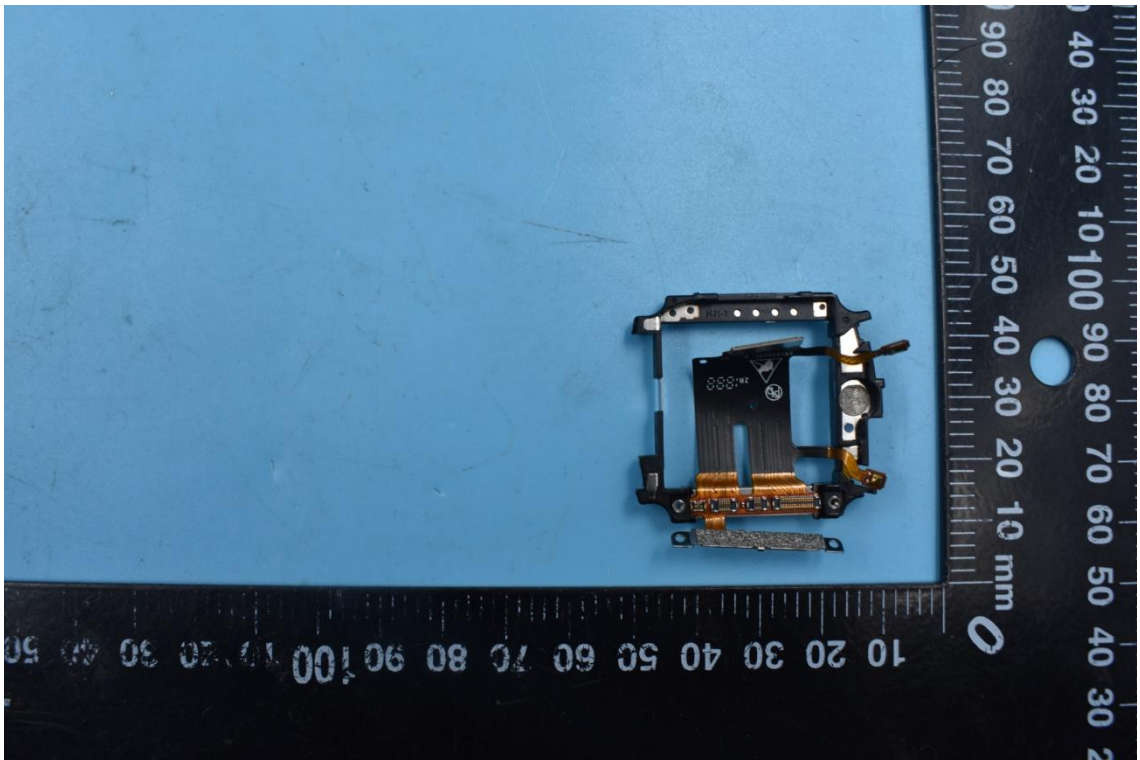

FCC ID:2AHJO-SW1002

Internal Photos

1. EUT uncover view

2. Antenna view