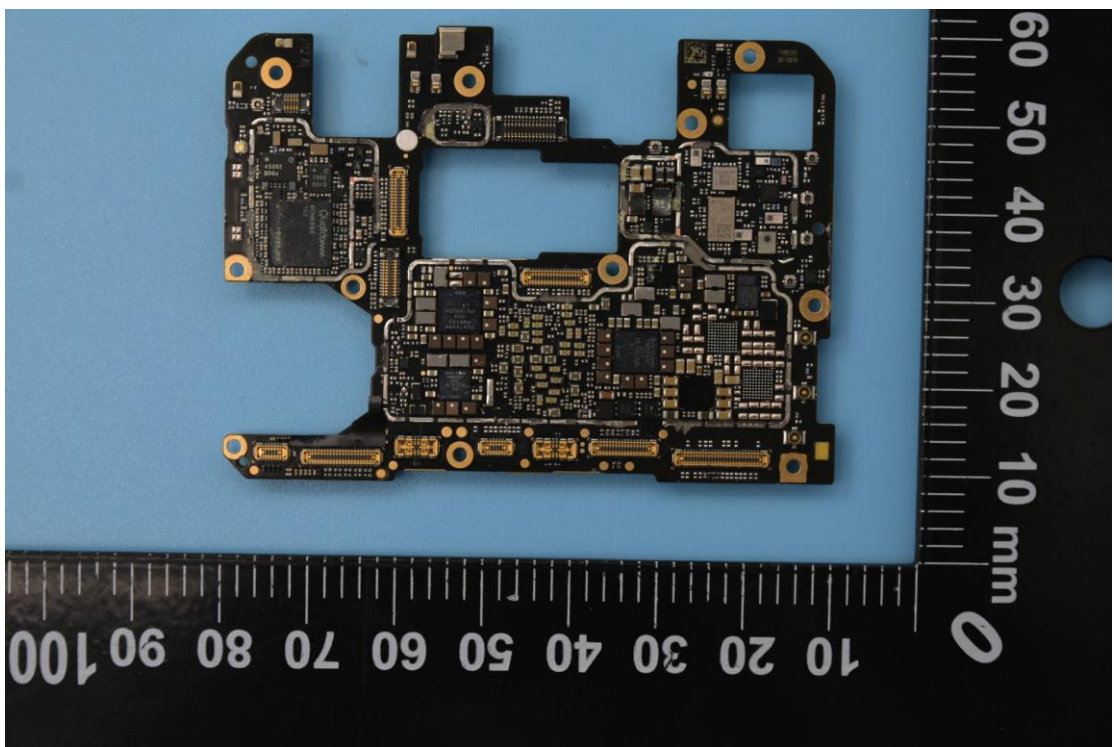

FCC ID: 2AHJO-NX709S

Internal Photos

1. EUT uncover view

2. Antenna view