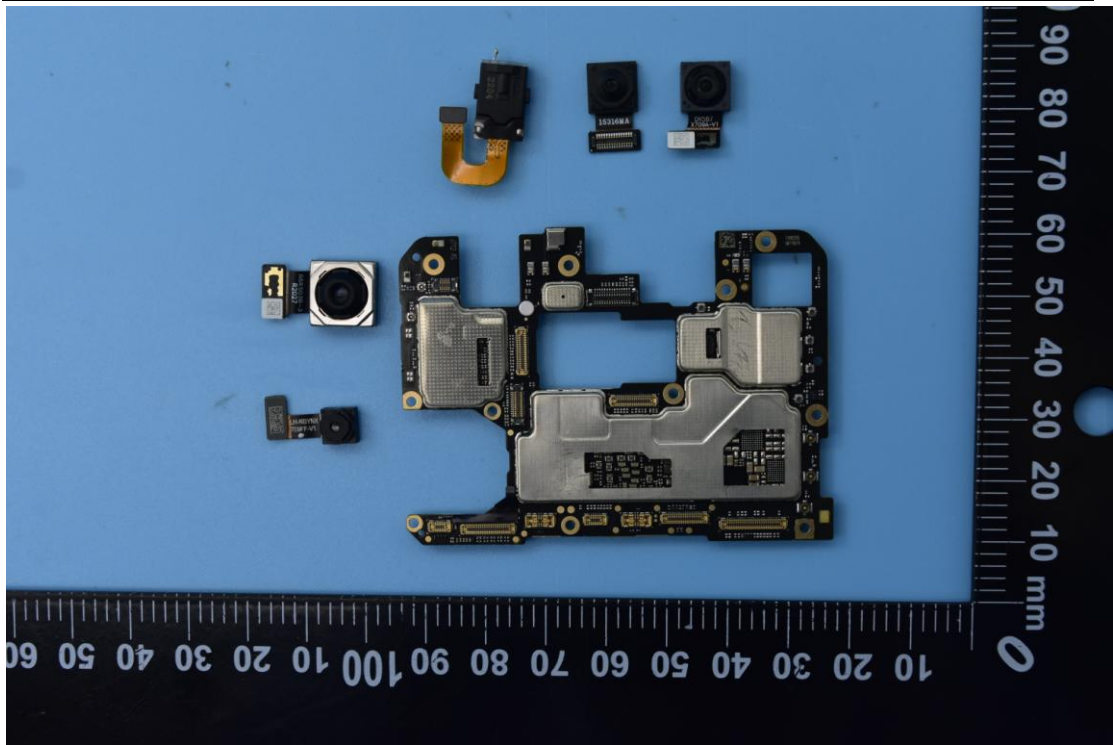

FCC ID: 2AHJO-NX709S

Internal Photos

1. EUT uncover view

2. Antenna view