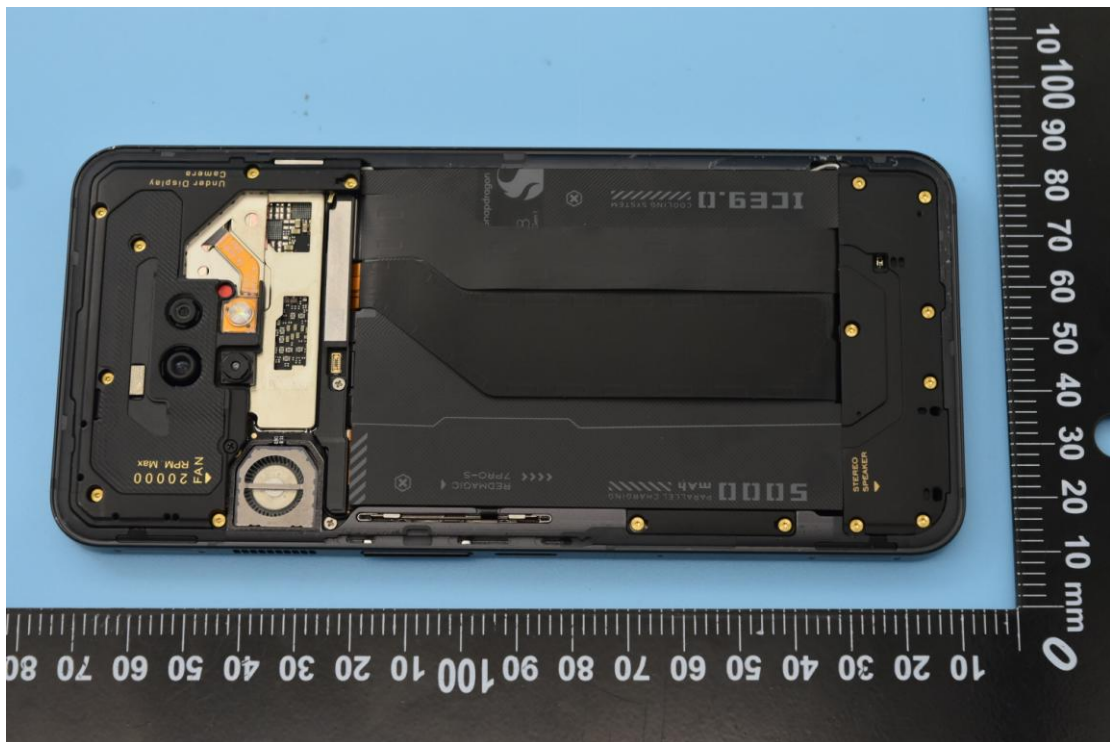

FCC ID: 2AHJO-NX709S

Internal Photos

1. EUT uncover view

2. Antenna view