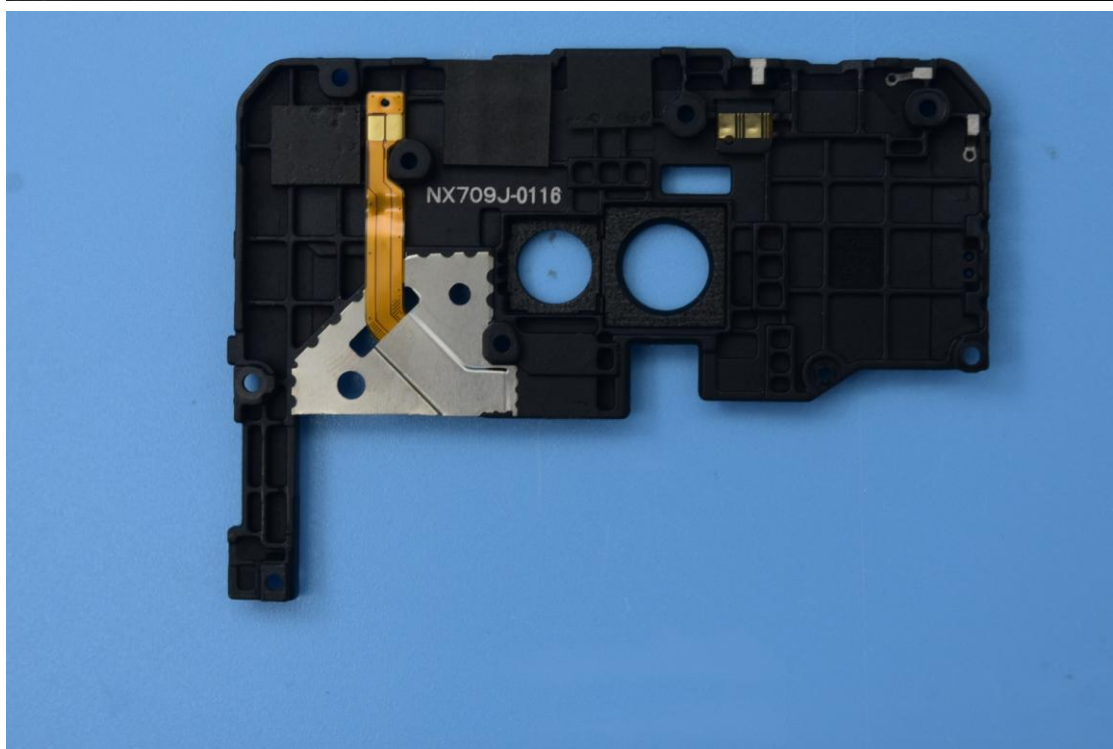

FCC ID: 2AHJO-NX709S

Internal Photos

1. EUT uncover view

2. Antenna view