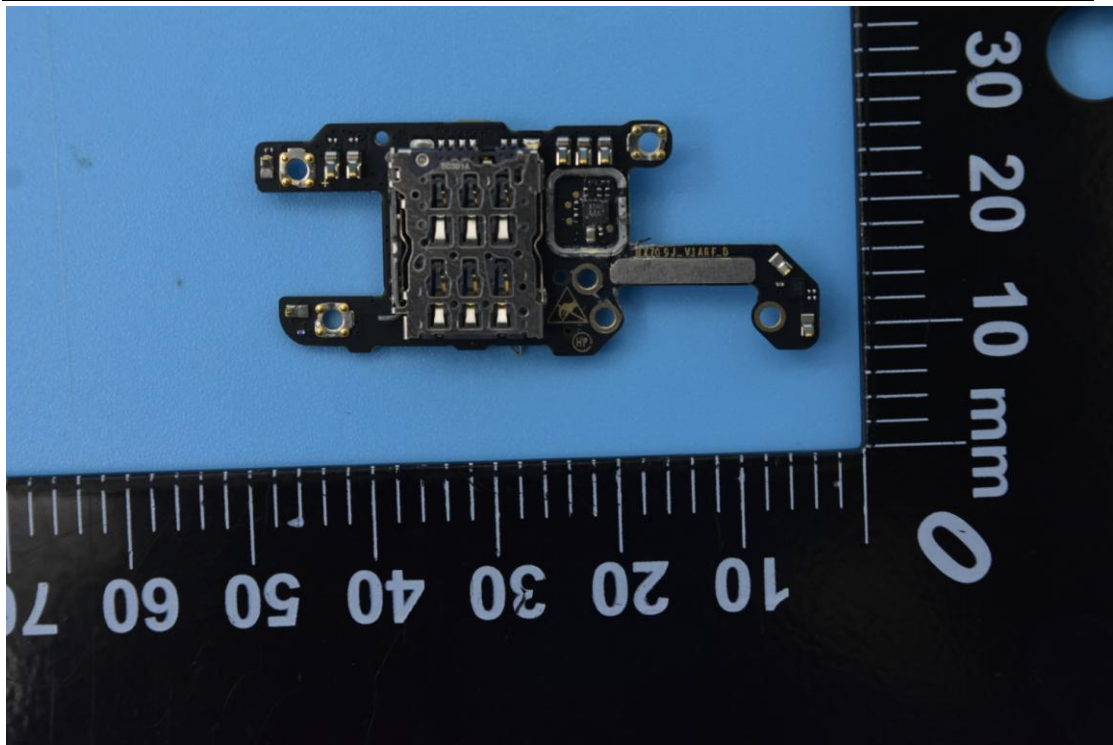

FCC ID: 2AHJO-NX709S

Internal Photos

1. EUT uncover view

2. Antenna view