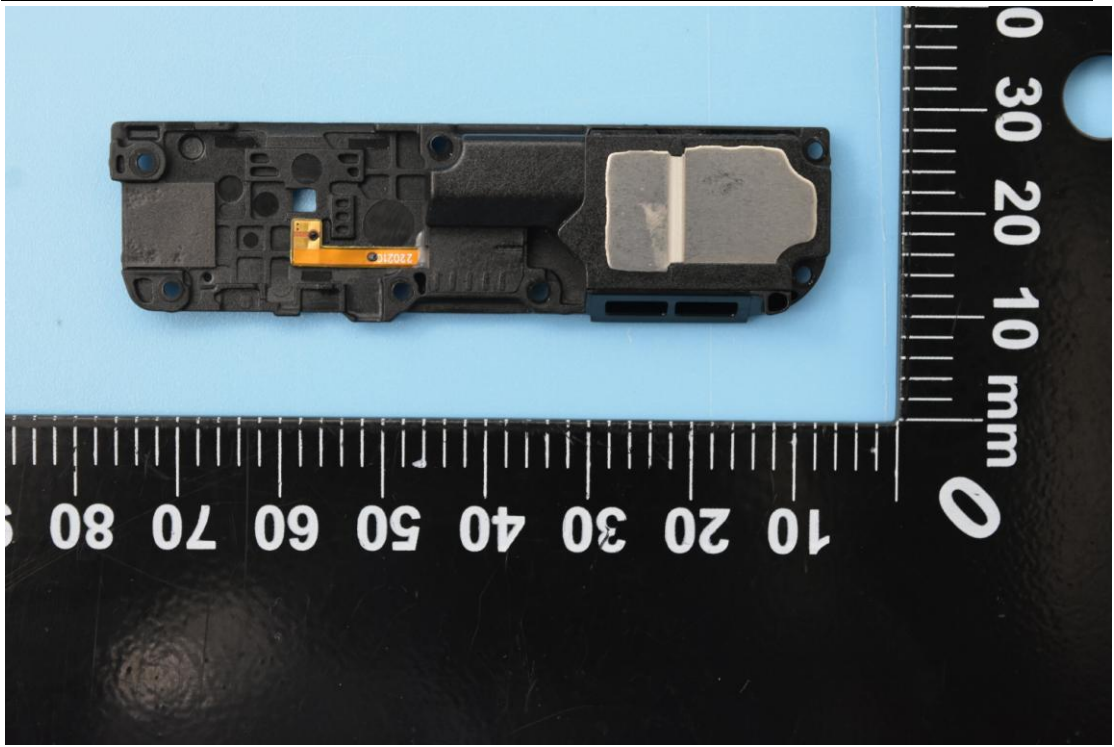

FCC ID: 2AHJO-NX709S

Internal Photos

1. EUT uncover view

2. Antenna view