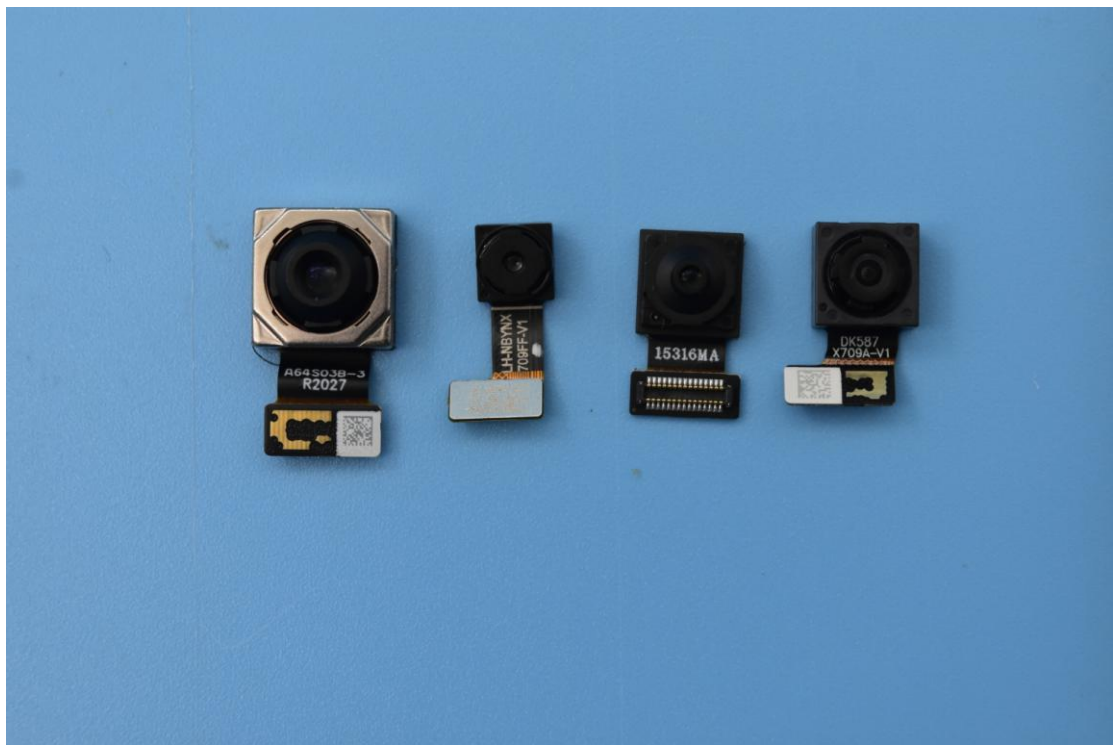

FCC ID: 2AHJO-NX709S

Internal Photos

1. EUT uncover view

2. Antenna view