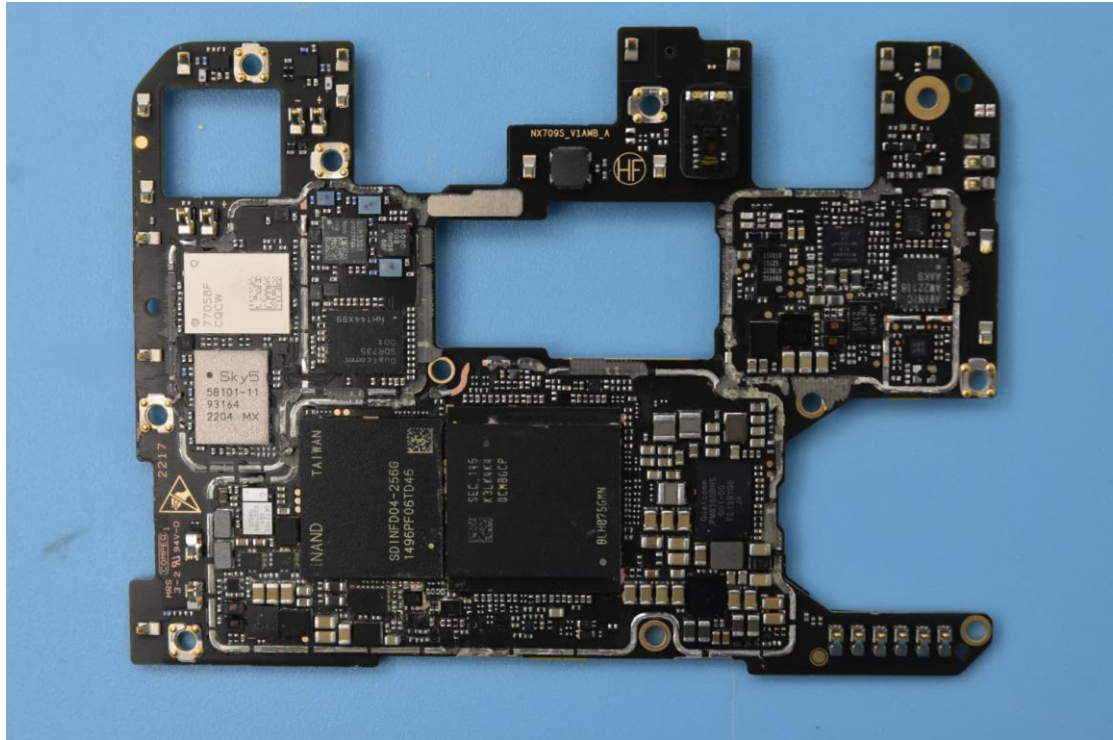

FCC ID: 2AHJO-NX709S

Internal Photos

1. EUT uncover view

2. Antenna view