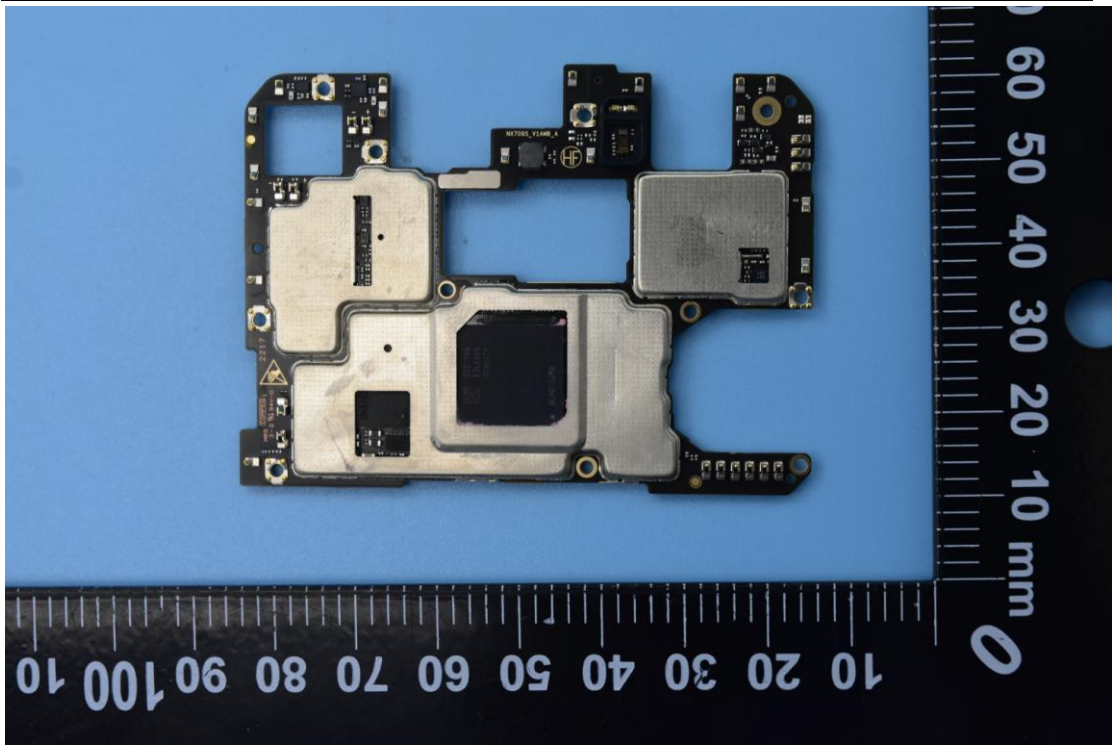

FCC ID: 2AHJO-NX709S

Internal Photos

1. EUT uncover view

2. Antenna view