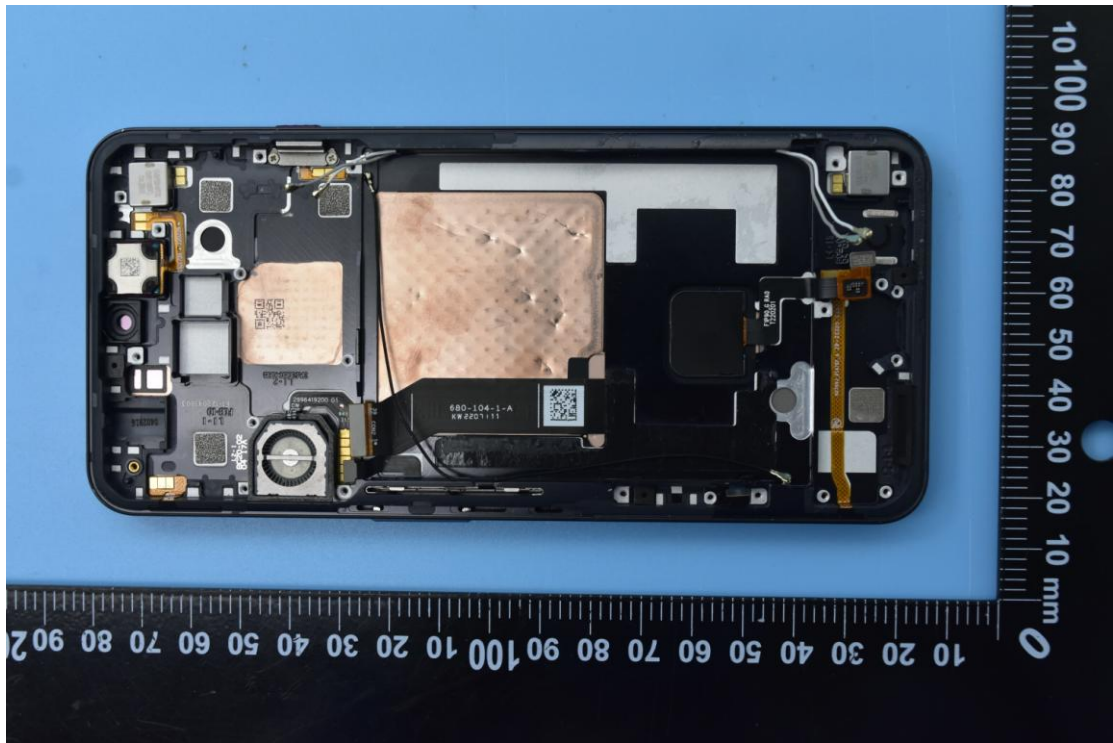

FCC ID: 2AHJO-NX709S

Internal Photos

1. EUT uncover view

2. Antenna view