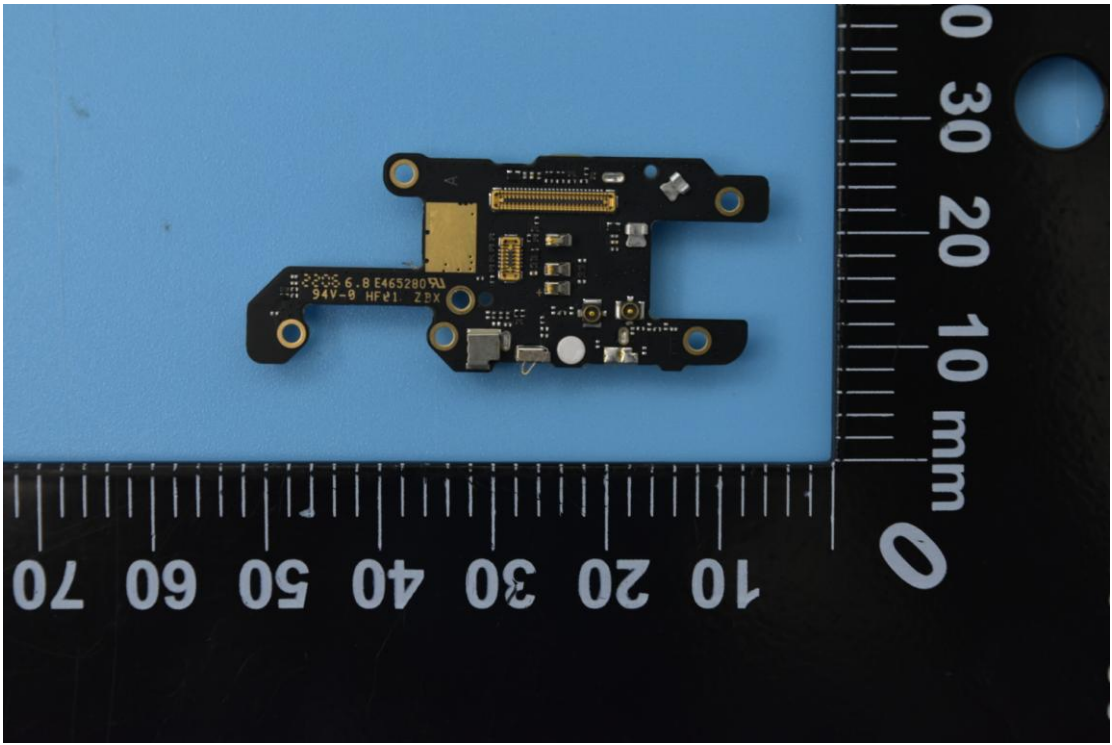

FCC ID: 2AHJO-NX709S

Internal Photos

1. EUT uncover view

2. Antenna view