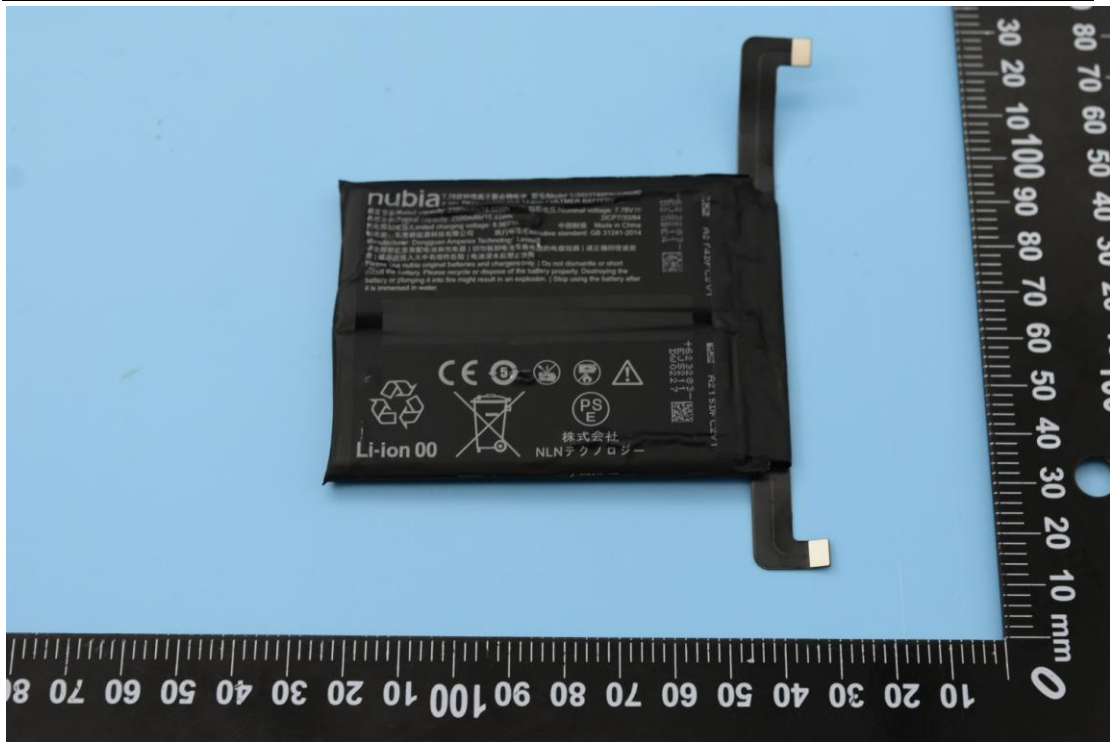

FCC ID: 2AHJO-NX709S

Internal Photos

1. EUT uncover view

2. Antenna view