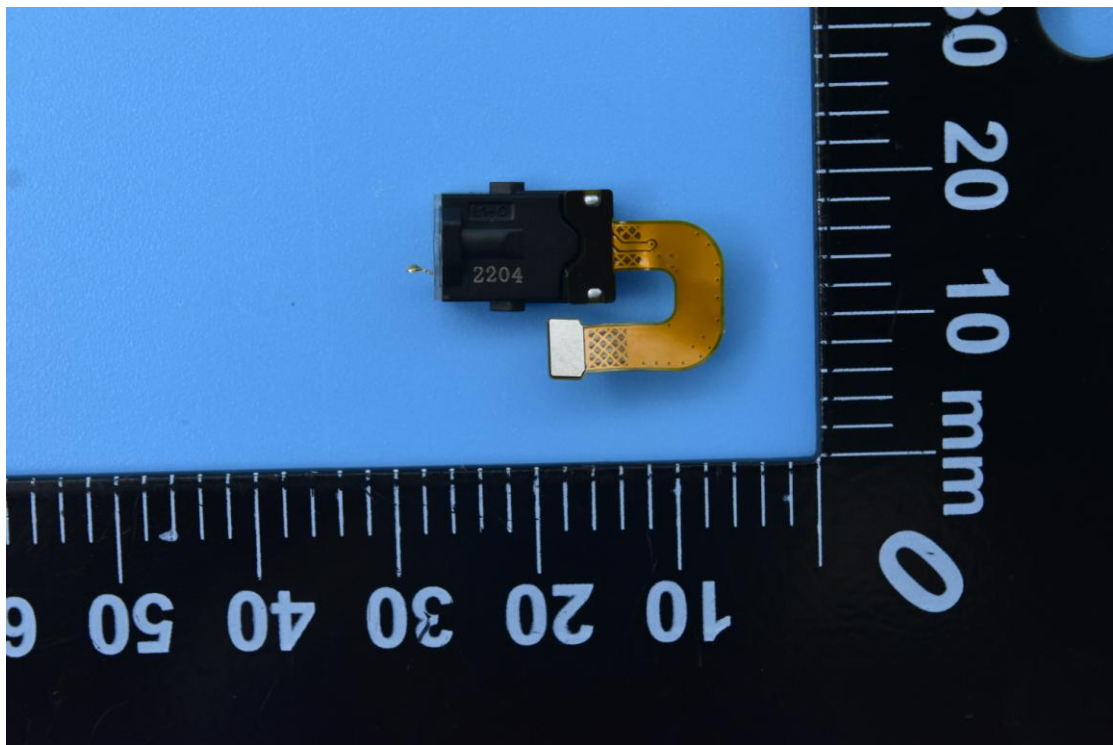

FCC ID: 2AHJO-NX709S

Internal Photos

1. EUT uncover view

2. Antenna view