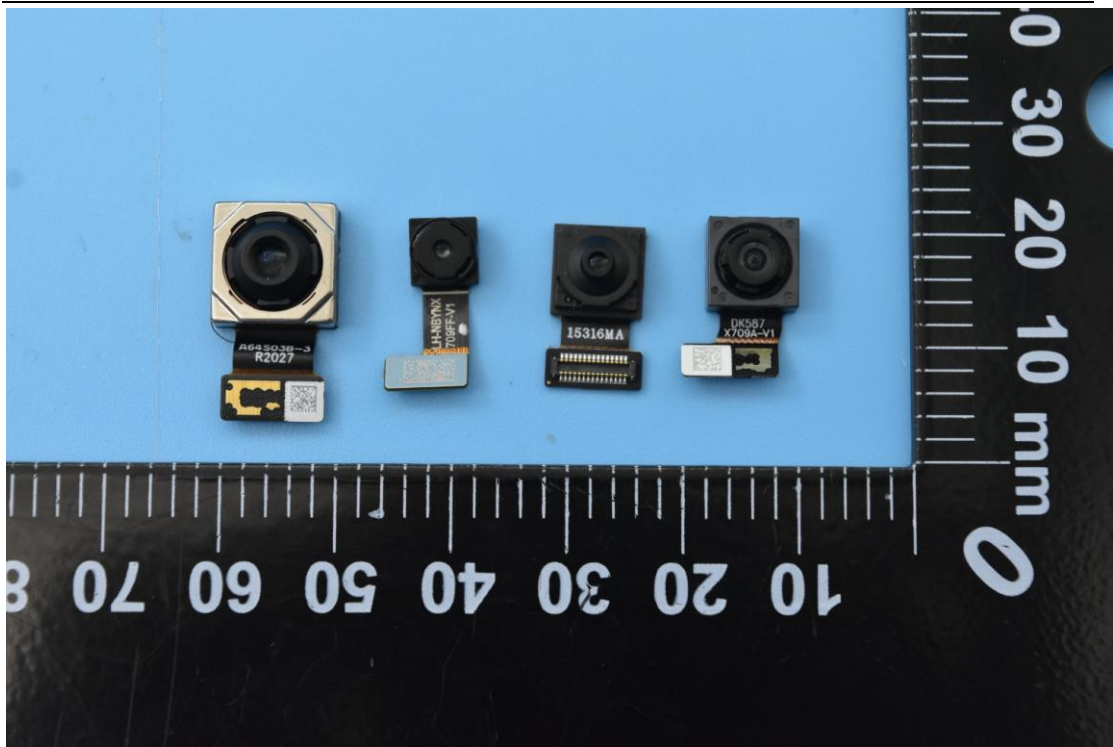

FCC ID: 2AHJO-NX709S

Internal Photos

1. EUT uncover view

2. Antenna view