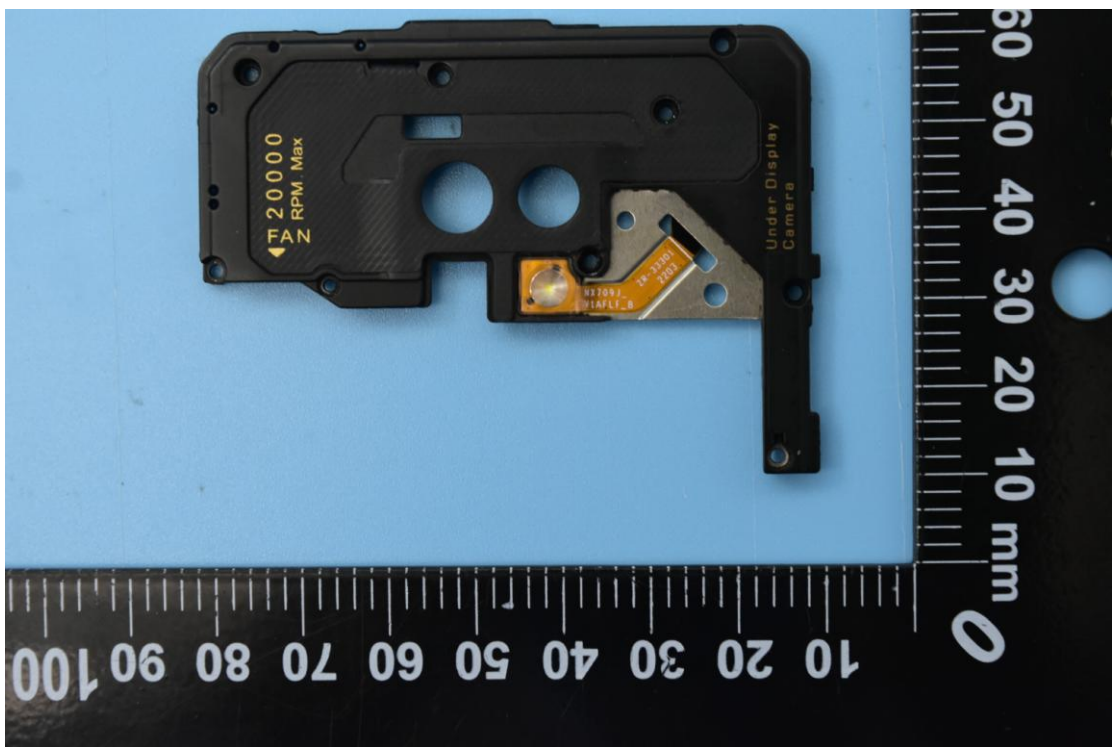

FCC ID: 2AHJO-NX709S

Internal Photos

1. EUT uncover view

2. Antenna view