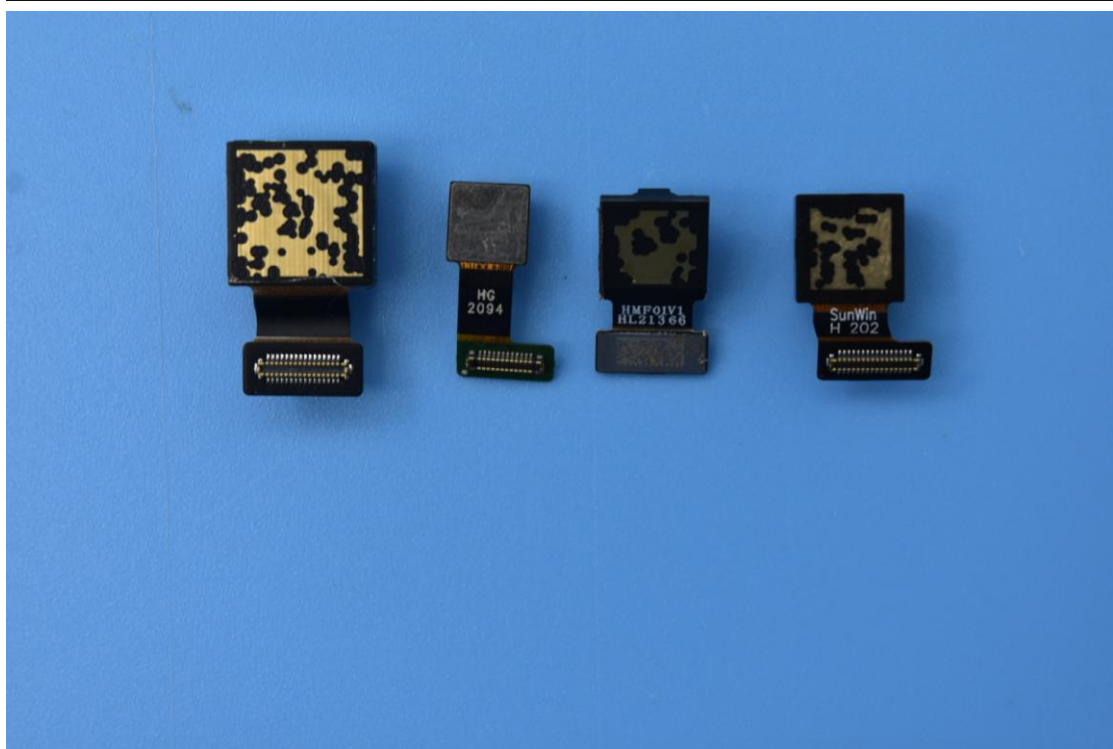

FCC ID: 2AHJO-NX709S

Internal Photos

1. EUT uncover view

2. Antenna view