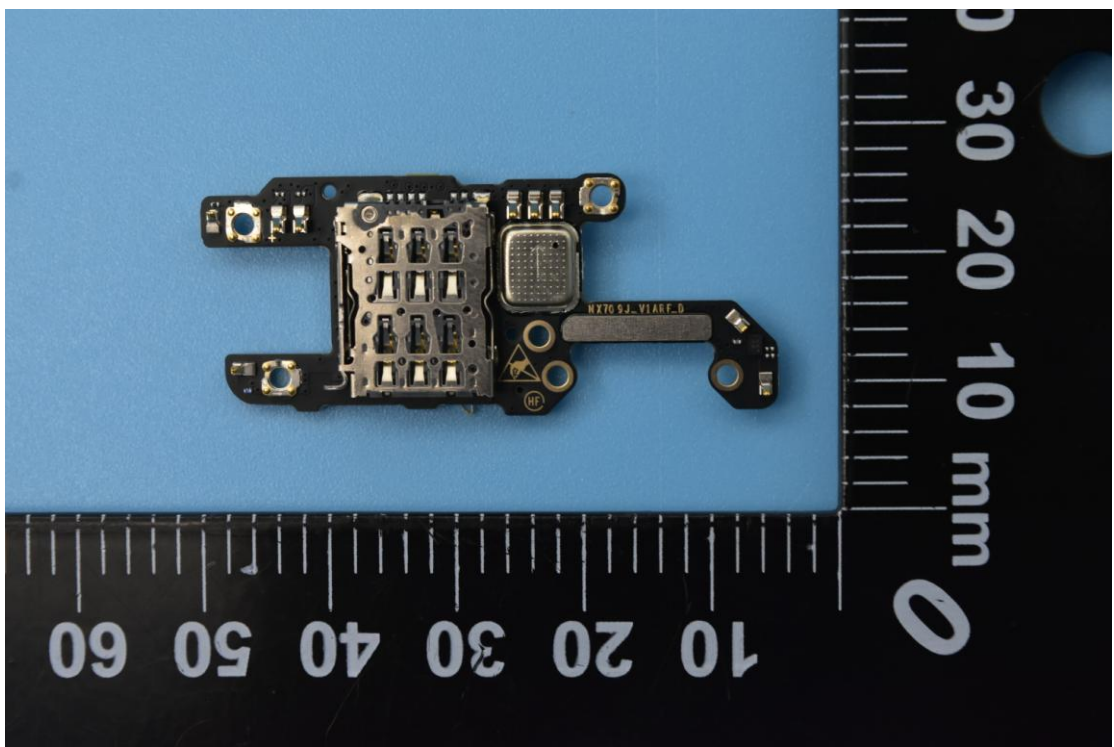

FCC ID: 2AHJO-NX709S

Internal Photos

1. EUT uncover view

2. Antenna view