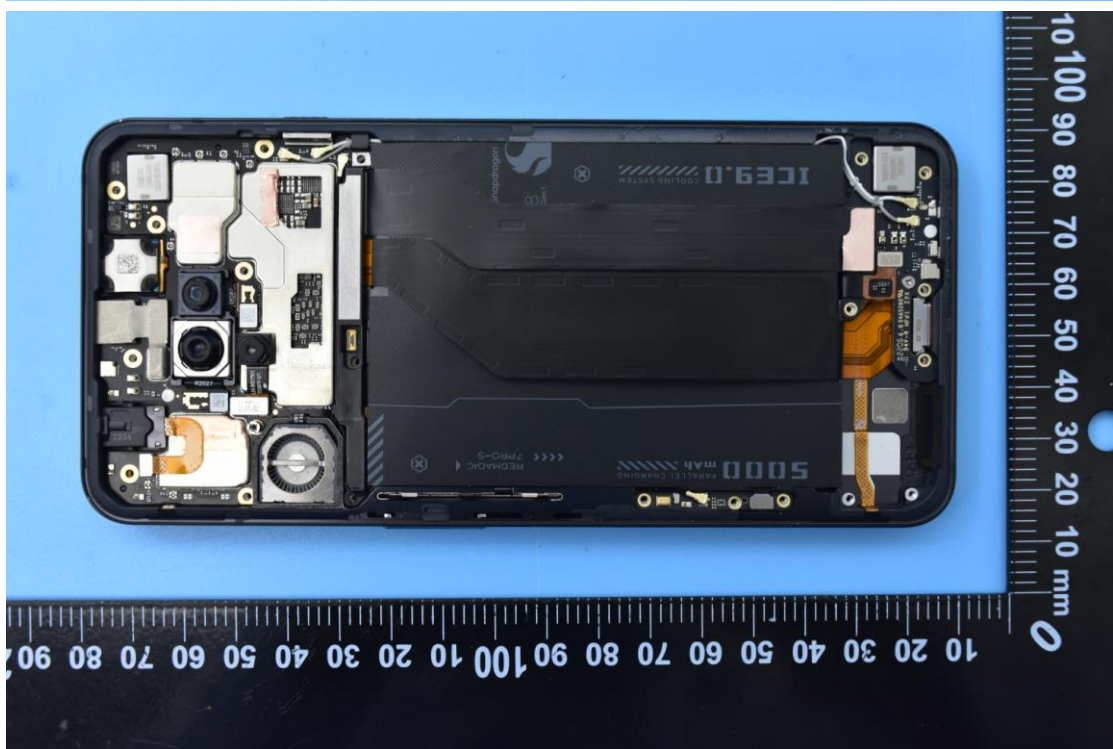

FCC ID: 2AHJO-NX709S

Internal Photos

1. EUT uncover view

2. Antenna view