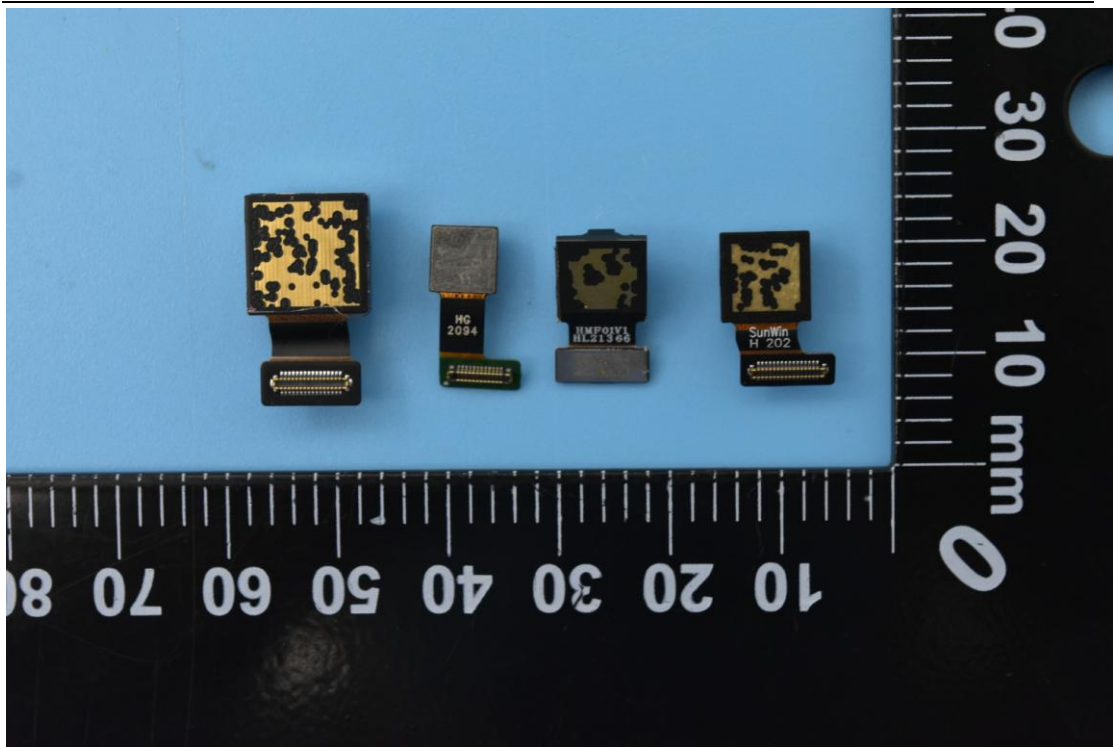

FCC ID: 2AHJO-NX709S

Internal Photos

1. EUT uncover view

2. Antenna view