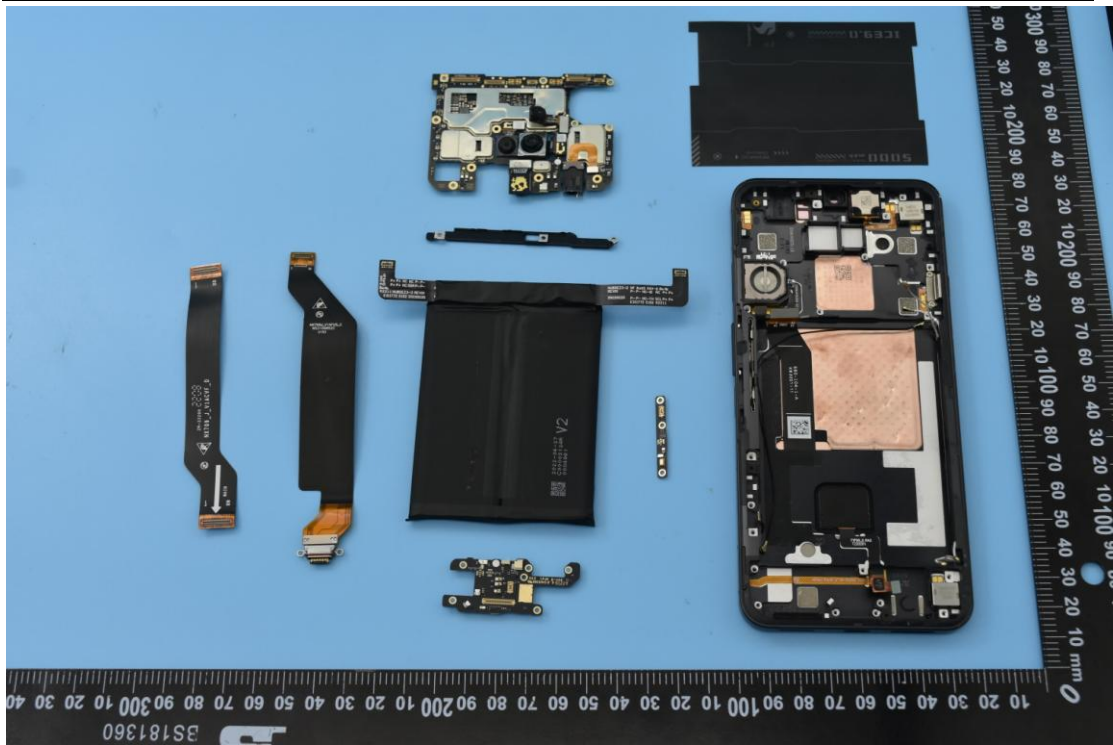

FCC ID: 2AHJO-NX709S

Internal Photos

1. EUT uncover view

2. Antenna view