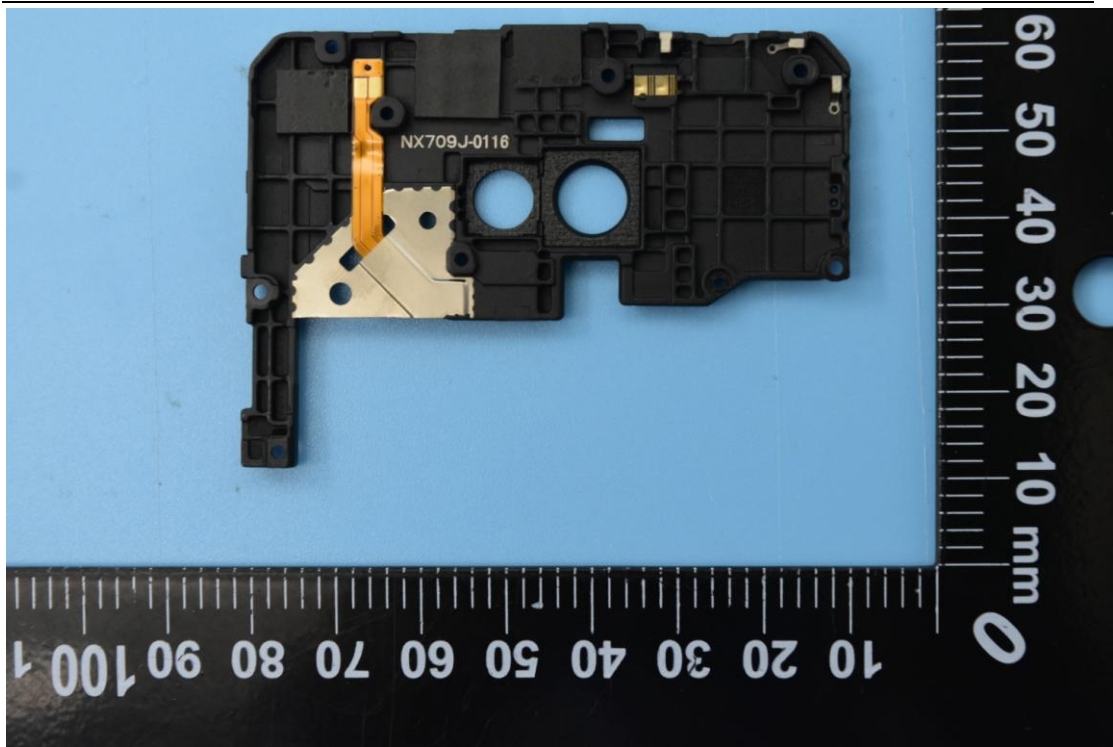

FCC ID: 2AHJO-NX709S

Internal Photos

1. EUT uncover view

2. Antenna view