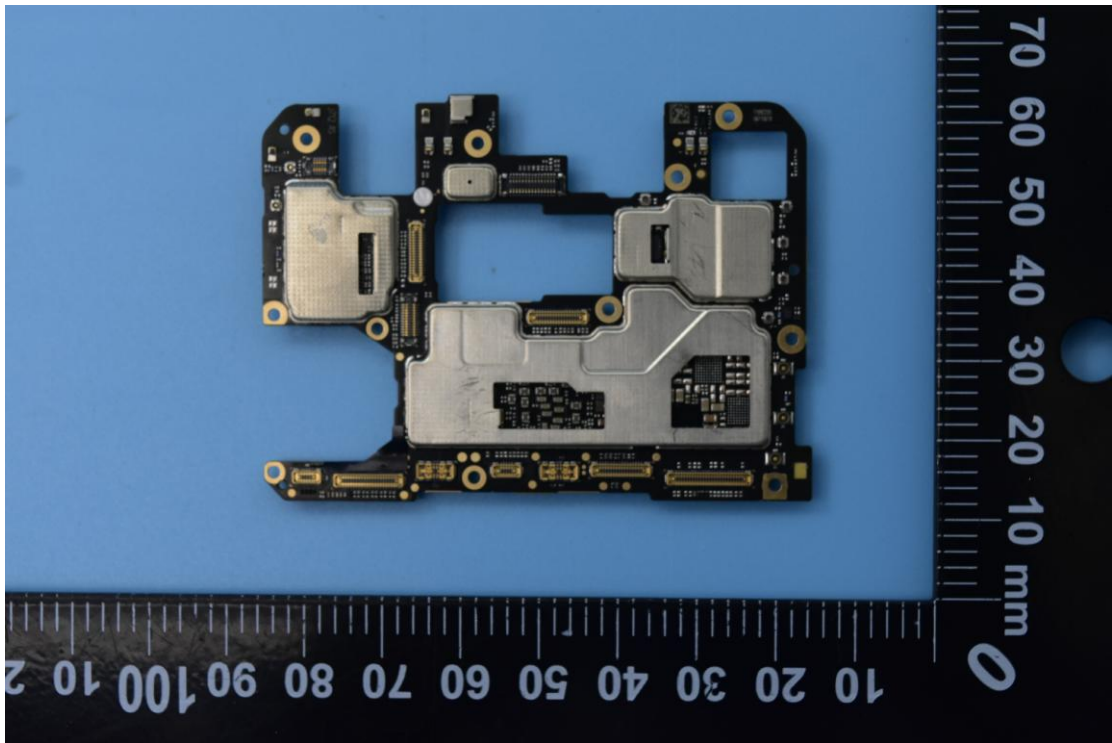

FCC ID: 2AHJO-NX709S

Internal Photos

1. EUT uncover view

2. Antenna view