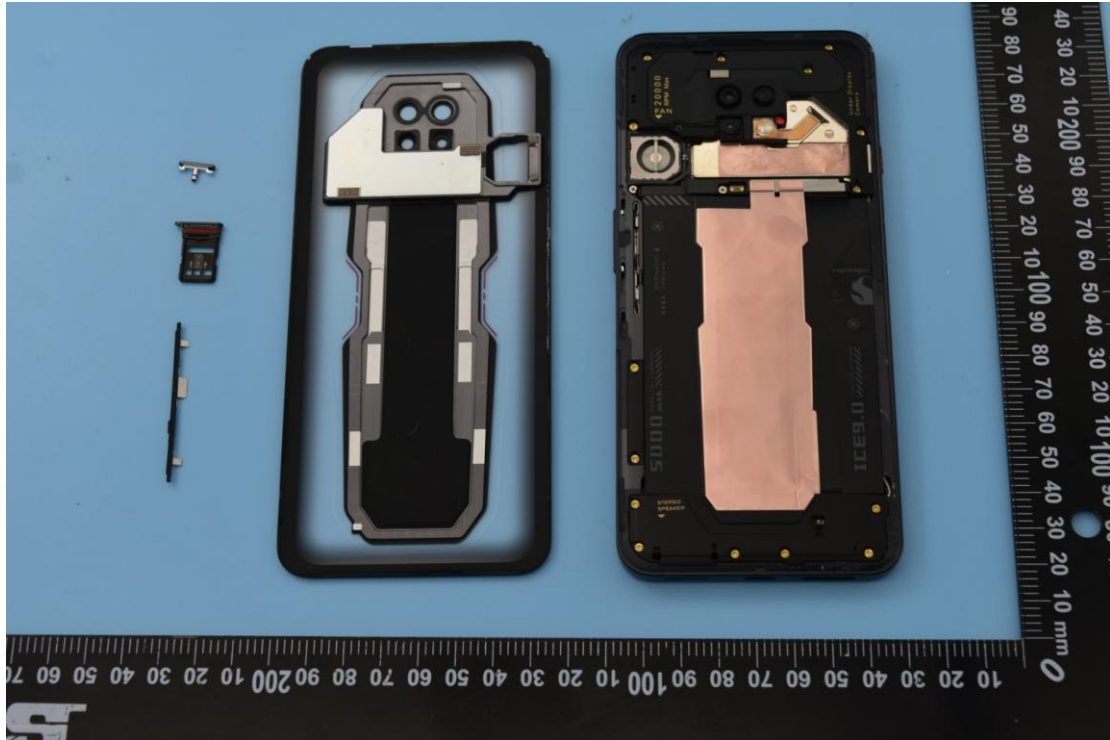

FCC ID: 2AHJO-NX709S

Internal Photos

1. EUT uncover view

2. Antenna view