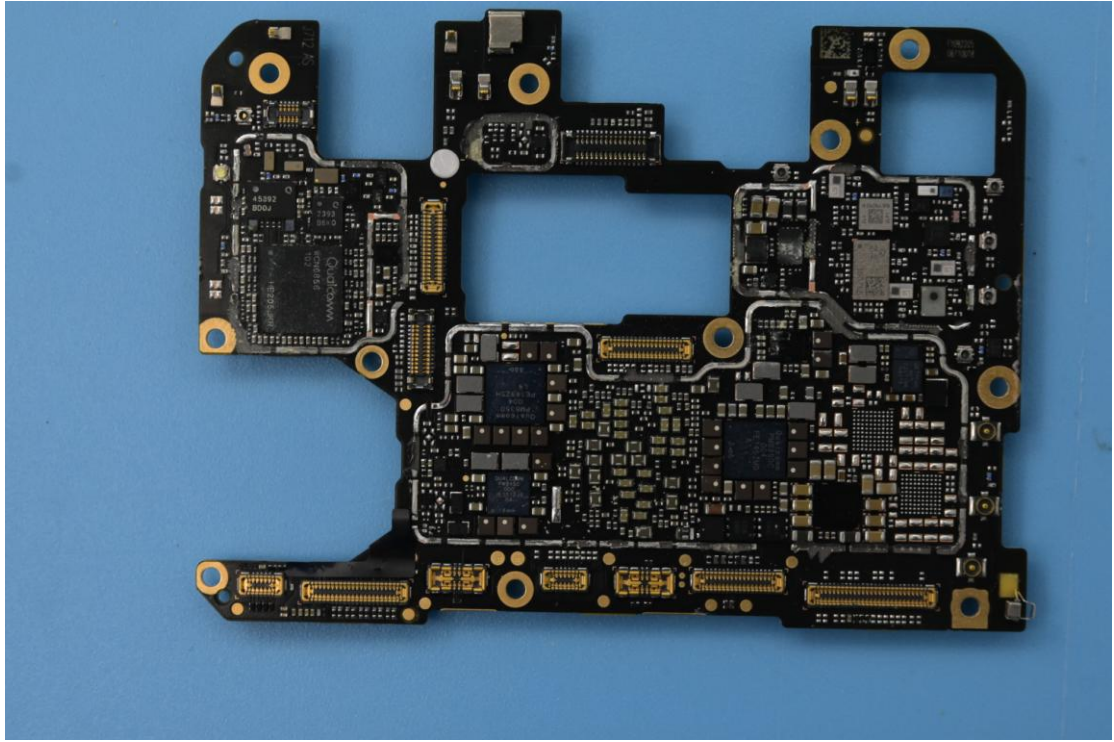

FCC ID: 2AHJO-NX709S

Internal Photos

1. EUT uncover view

2. Antenna view