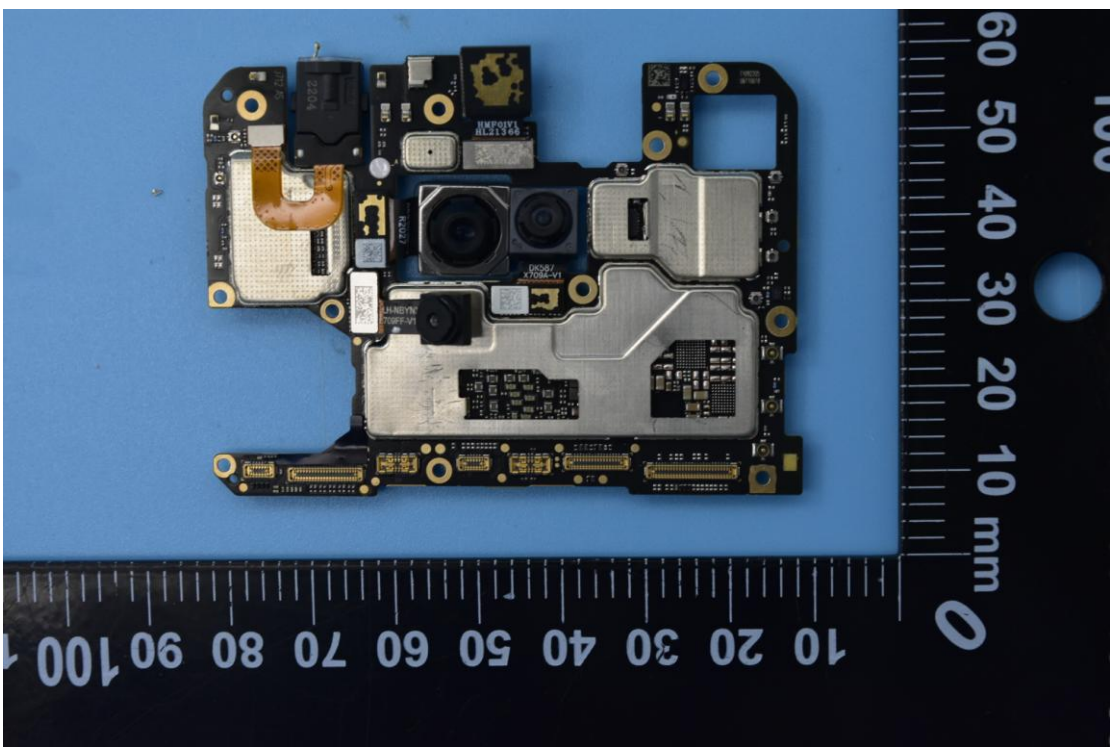

FCC ID: 2AHJO-NX709S

Internal Photos

1. EUT uncover view

2. Antenna view