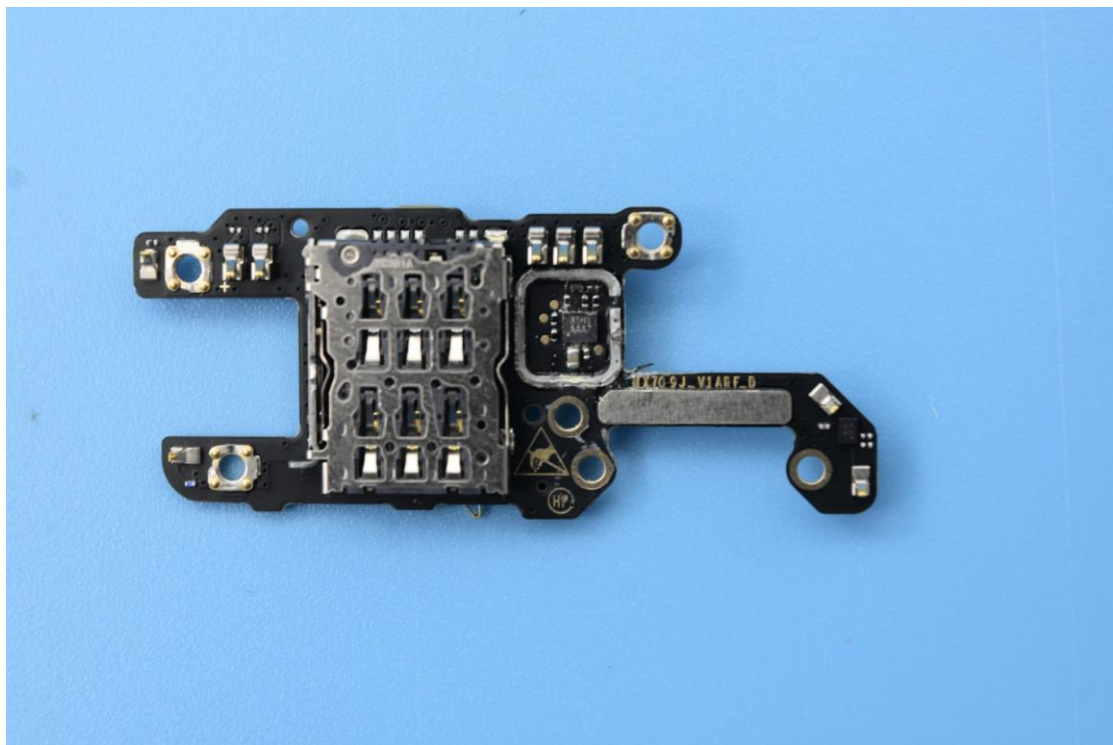

FCC ID: 2AHJO-NX709S

Internal Photos

1. EUT uncover view

2. Antenna view