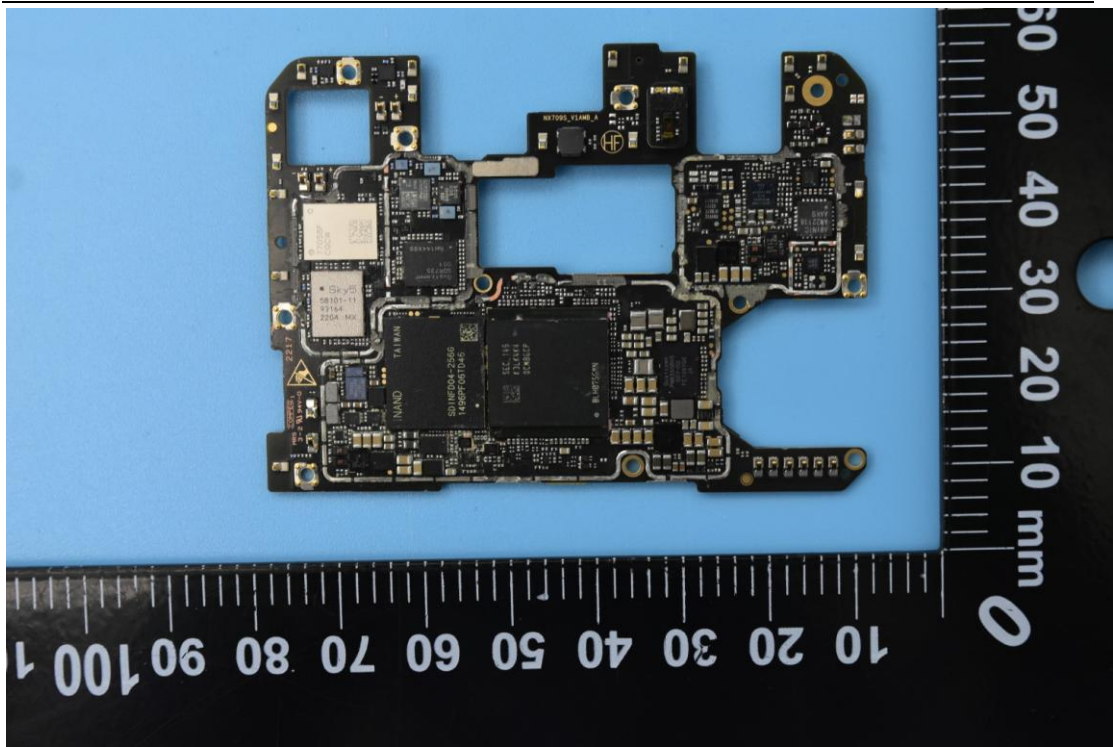

FCC ID: 2AHJO-NX709S

Internal Photos

1. EUT uncover view

2. Antenna view