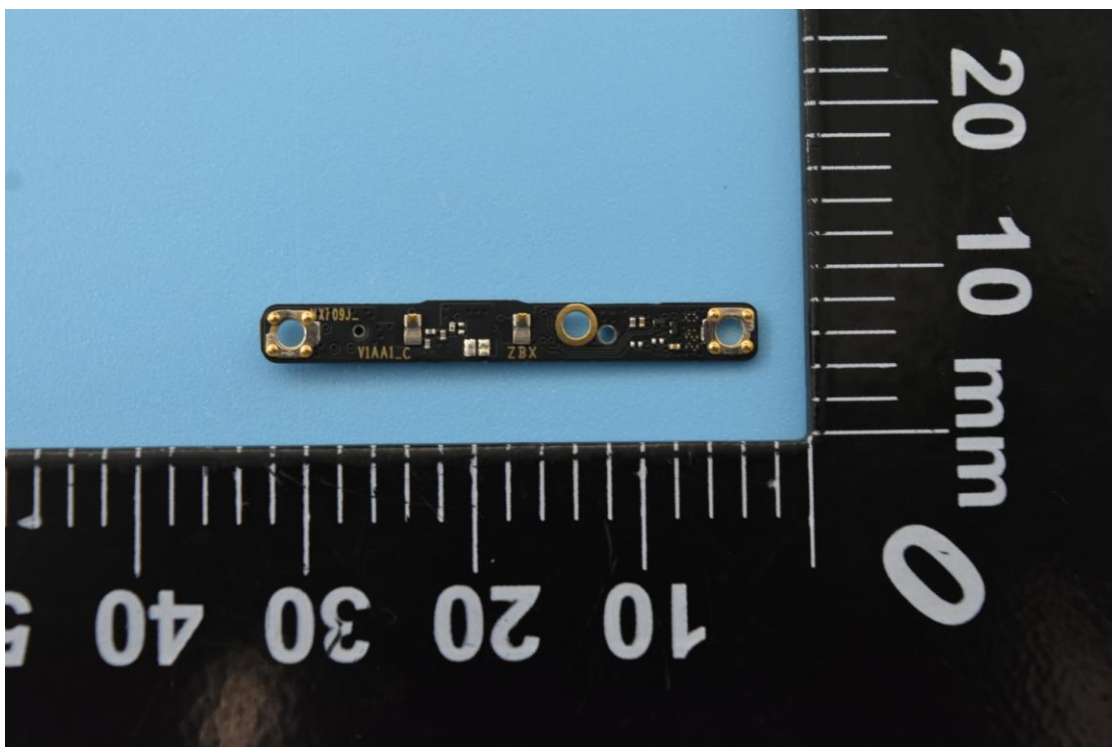

FCC ID: 2AHJO-NX709S

Internal Photos

1. EUT uncover view

2. Antenna view