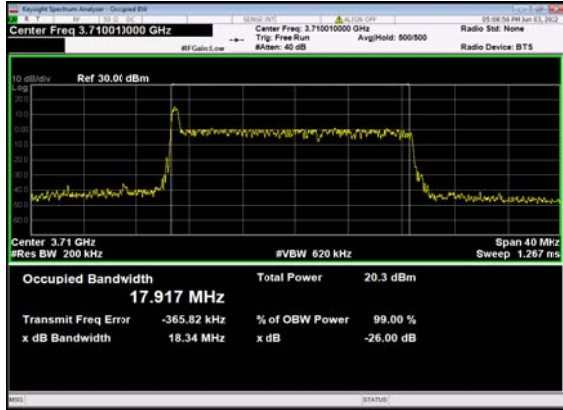

n77(20M)_DFT-s-OFDM_QPSK_
Outer_Full_Low_CH

n77(20M)_DFT-s-OFDM_16
QAM_Outer_Full_Low_CH

n77(20M)_DFT-s-OFDM_64
QAM_Outer_Full_Low_CH

n77(20M)_DFT-s-OFDM_256
QAM_Outer_Full_Low_CH

n77(20M)_CP-OFDM_QPSK_
Outer_Full_Low_CH