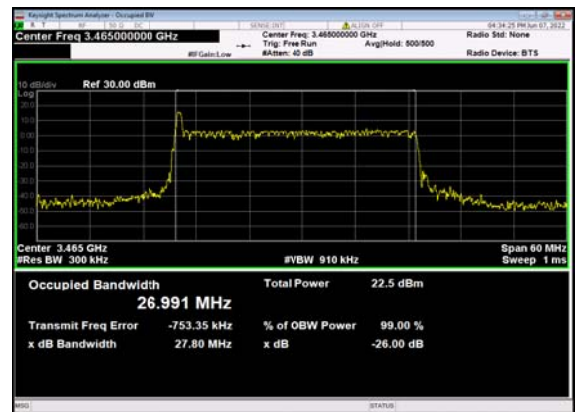

n77(30M)_DFT-s-OFDM_QPSK_
Outer_Full_631000_CH