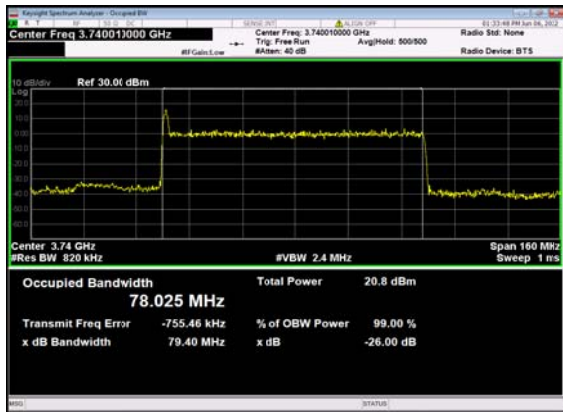

n77(80M)_DFT-s-OFDM_16
QAM_Outer_Full_Low_CH