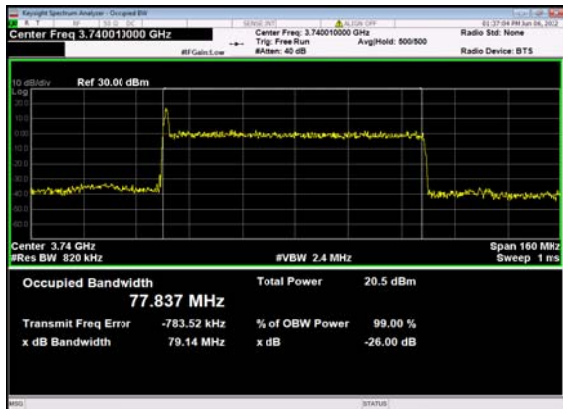

n77(60M)_CP-OFDM_QPSK_
Outer_Full_High_CH

n77(80M)_DFT-s-OFDM_PI_2-BPSK_
Outer_Full_Low_CH

n77(80M)_DFT-s-OFDM_QPSK_
Outer_Full_Low_CH

n77(80M)_DFT-s-OFDM_16
QAM_Outer_Full_Low_CH

n77(80M)_DFT-s-OFDM_64
QAM_Outer_Full_Low_CH