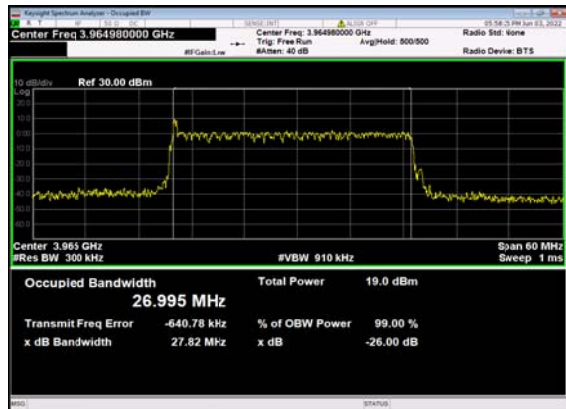

n77(30M)_CP-OFDM_QPSK_
Outer_Full_High_CH