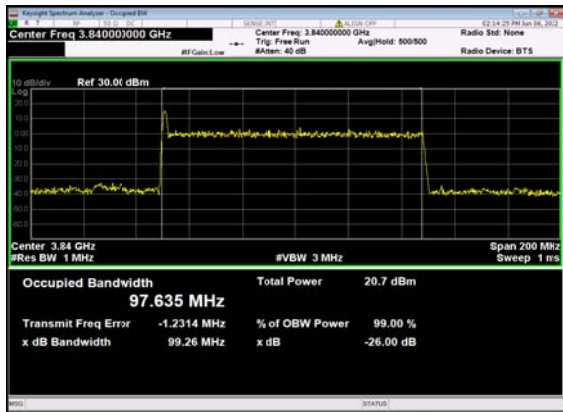

n77(100M)_DFT-s-OFDM_16
QAM_Outer_Full_Mid_CH