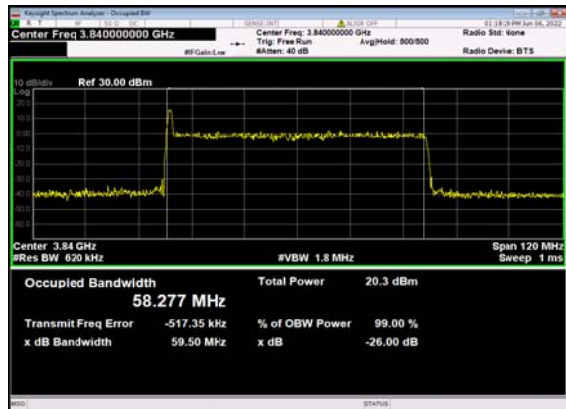

n77(60M)_CP-OFDM_QPSK_
Outer_Full_Mid_CH