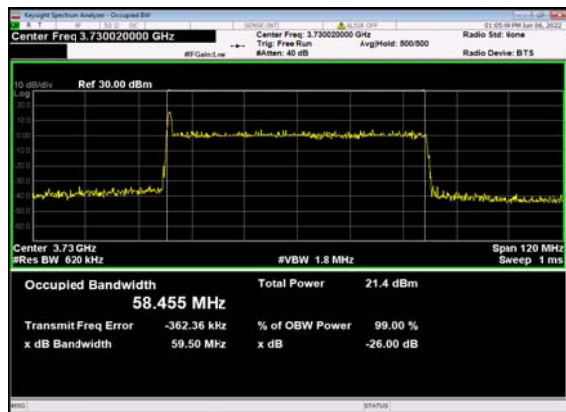

n77(40M)_DFT-s-OFDM_64
QAM_Outer_Full_High_CH

n77(40M)_DFT-s-OFDM_256
QAM_Outer_Full_High_CH

n77(40M)_CP-OFDM_QPSK_
Outer_Full_High_CH

n77(60M)_DFT-s-OFDM_PI_2-BPSK_
Outer_Full_Low_CH

n77(60M)_DFT-s-OFDM_QPSK_
Outer_Full_Low_CH