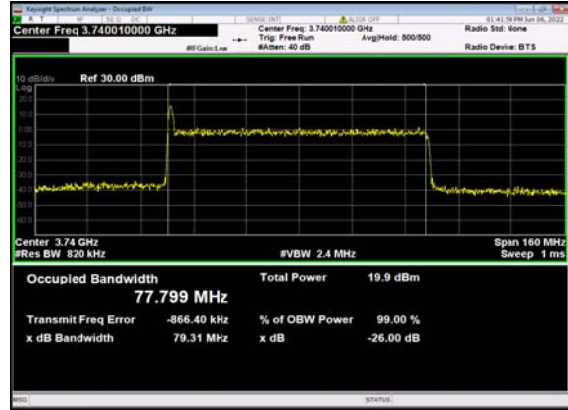

n77(80M)_DFT-s-OFDM_QPSK_
Outer_Full_Mid_CH