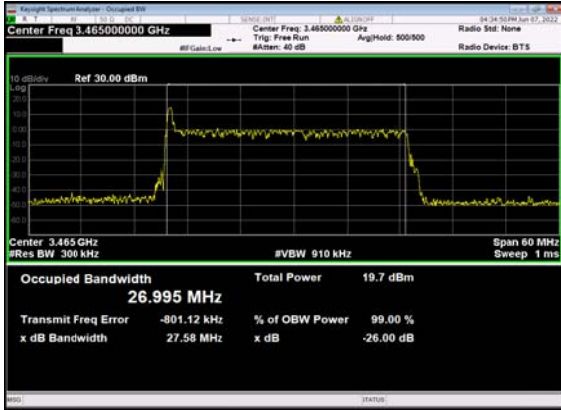

n77(30M)_DFT-s-OFDM_256
QAM_Outer_Full_631000_CH