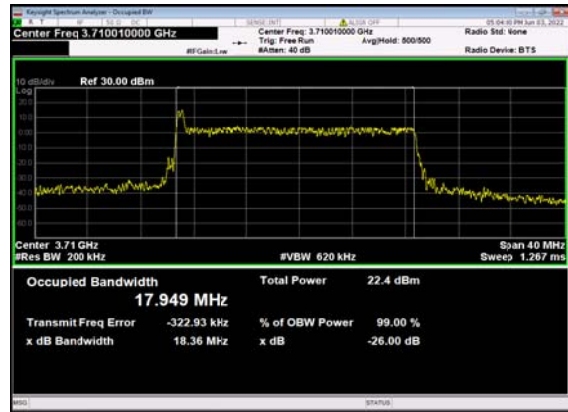

n77(20M)_DFT-s-OFDM_QPSK_
Outer_Full_Low_CH