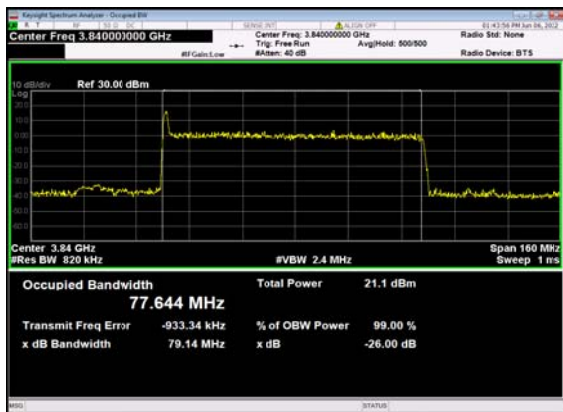

n77(80M)_DFT-s-OFDM_16
QAM_Outer_Full_Mid_CH