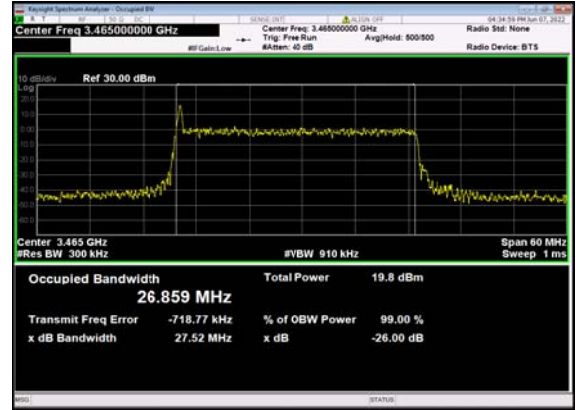

n77(30M)_CP-OFDM_QPSK_
Outer_Full_631000_CH