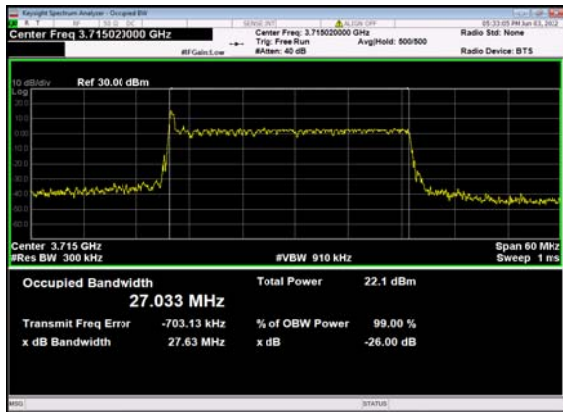

n77(30M)_DFT-s-OFDM_16
QAM_Outer_Full_Low_CH