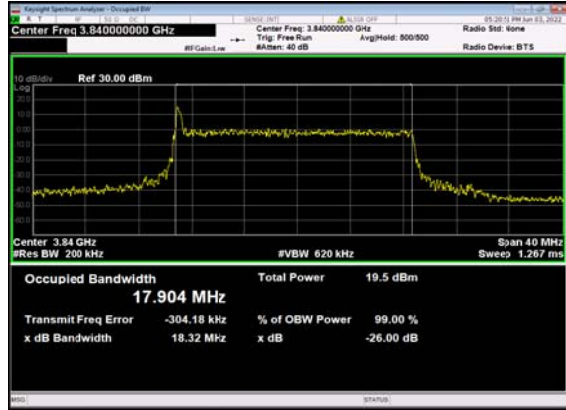

n77(20M)_DFT-s-OFDM_QPSK_
Outer_Full_High_CH