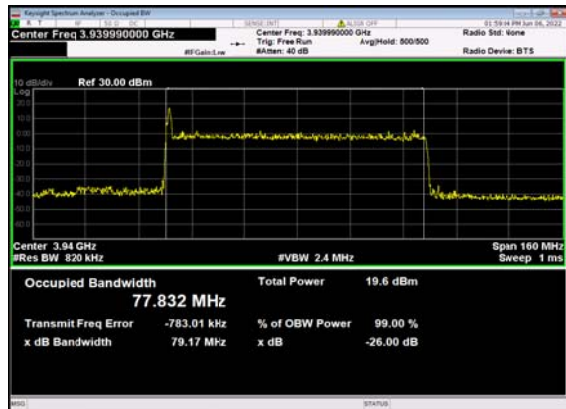

n77(80M)_CP-OFDM_QPSK_
Outer_Full_High_CH