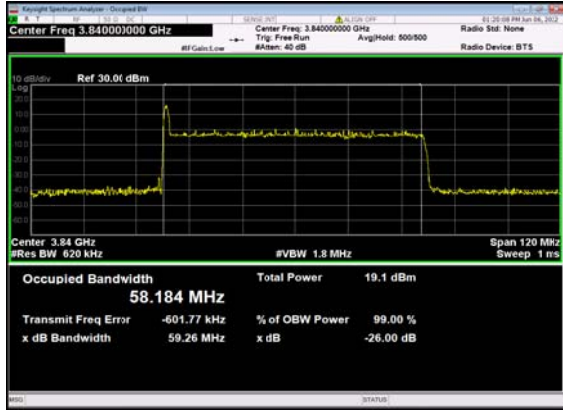

n77(60M)_DFT-s-OFDM_PI_2-BPSK_
Outer_Full_High_CH