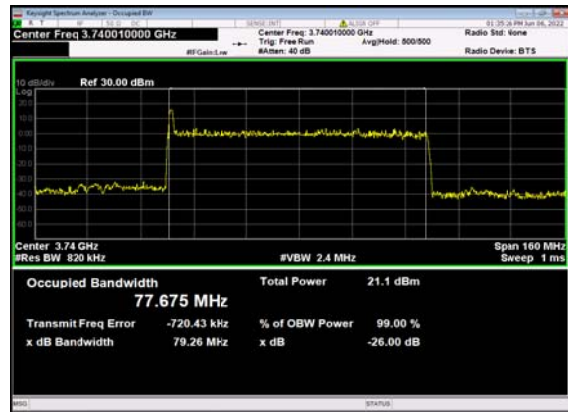

n77(80M)_DFT-s-OFDM_64
QAM_Outer_Full_Low_CH