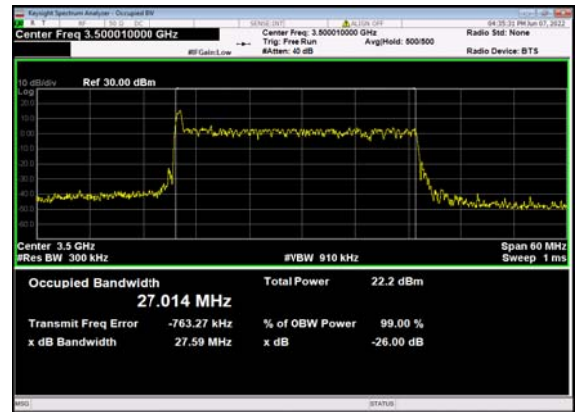

n77(30M)_DFT-s-OFDM_256
QAM_Outer_Full_631000_CH

n77(30M)_CP-OFDM_QPSK_
Outer_Full_631000_CH

n77(30M)_DFT-s-OFDM_PI_2-BPSK_
Outer_Full_633334_CH

n77(30M)_DFT-s-OFDM_QPSK_
Outer_Full_633334_CH

n77(30M)_DFT-s-OFDM_16
QAM_Outer_Full_633334_CH