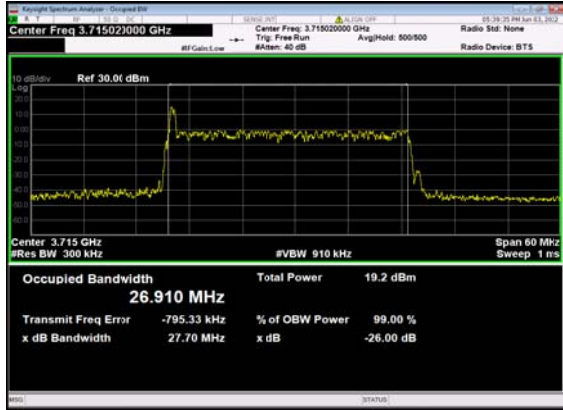

n77(30M)_DFT-s-OFDM_PI_2-BPSK_
Outer_Full_Mid_CH