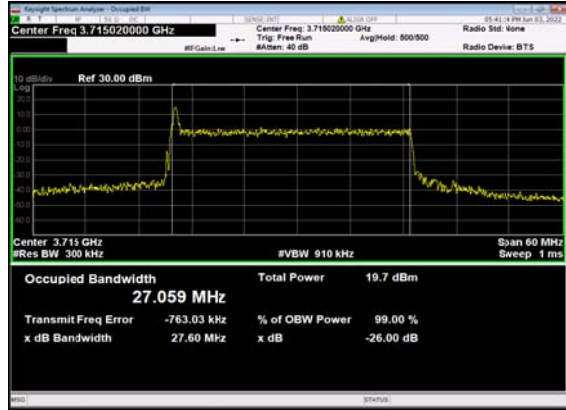

n77(30M)_DFT-s-OFDM_64
QAM_Outer_Full_Low_CH

n77(30M)_DFT-s-OFDM_256
QAM_Outer_Full_Low_CH

n77(30M)_CP-OFDM_QPSK_
Outer_Full_Low_CH

n77(30M)_DFT-s-OFDM_PI_2-BPSK_
Outer_Full_Mid_CH

n77(30M)_DFT-s-OFDM_QPSK_
Outer_Full_Mid_CH