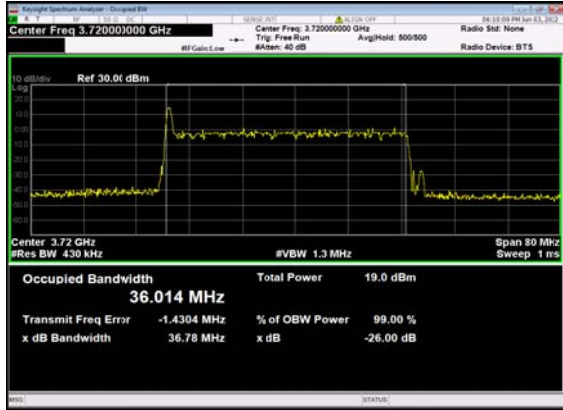

n77(40M)_DFT-s-OFDM_PI_2-BPSK_
Outer_Full_Low_CH

n77(40M)_DFT-s-OFDM_QPSK_
Outer_Full_Low_CH

n77(40M)_DFT-s-OFDM_16
QAM_Outer_Full_Low_CH

n77(40M)_DFT-s-OFDM_64
QAM_Outer_Full_Low_CH

n77(40M)_DFT-s-OFDM_256
QAM_Outer_Full_Low_CH