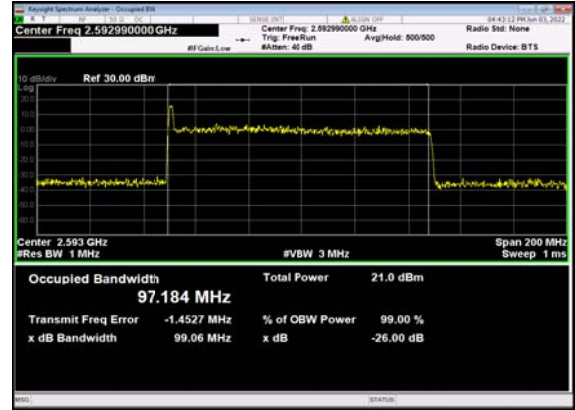

n41(100M)_DFT-s-OFDM_256
QAM_Outer_Full_Mid_CH

n41(100M)_CP-OFDM_QPSK_
Outer_Full_Mid_CH

n41(100M)_DFT-s-OFDM_PI_2-BPSK_
Outer_Full_High_CH

n41(100M)_DFT-s-OFDM_QPSK_
Outer_Full_High_CH

n41(100M)_DFT-s-OFDM_16
QAM_Outer_Full_High_CH