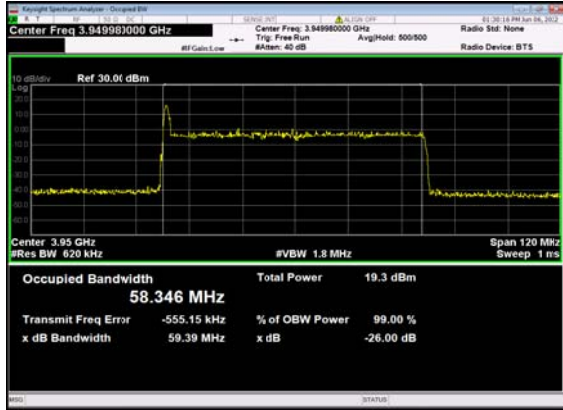

n77(80M)_DFT-s-OFDM_PI_2-BPSK_
Outer_Full_Low_CH