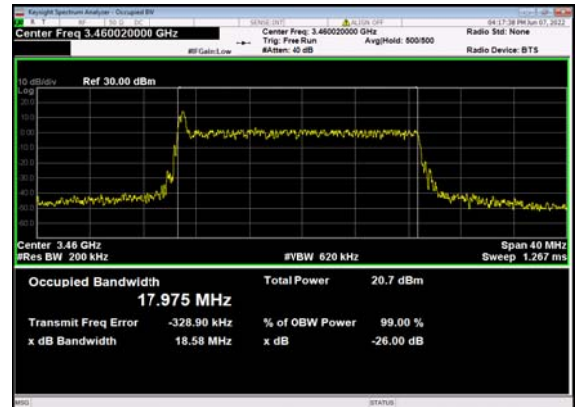

n77(20M)_DFT-s-OFDM_64
QAM_Outer_Full_630668_CH