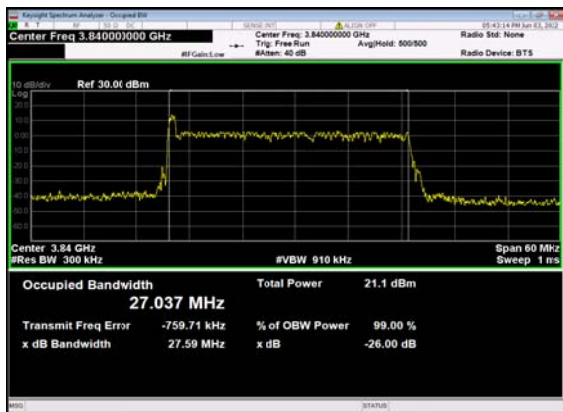

n77(30M)_DFT-s-OFDM_64
QAM_Outer_Full_Low_CH

n77(30M)_DFT-s-OFDM_256
QAM_Outer_Full_Low_CH

n77(30M)_CP-OFDM_QPSK_
Outer_Full_Low_CH

n77(30M)_DFT-s-OFDM_PI_2-BPSK_
Outer_Full_Mid_CH

n77(30M)_DFT-s-OFDM_QPSK_
Outer_Full_Mid_CH