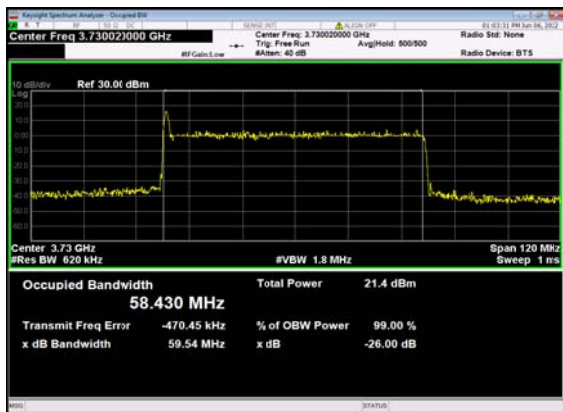

n77(40M)_DFT-s-OFDM_64
QAM_Outer_Full_High_CH

n77(40M)_DFT-s-OFDM_256
QAM_Outer_Full_High_CH

n77(40M)_CP-OFDM_QPSK_
Outer_Full_High_CH

n77(60M)_DFT-s-OFDM_PI_2-BPSK_
Outer_Full_Low_CH

n77(60M)_DFT-s-OFDM_QPSK_
Outer_Full_Low_CH