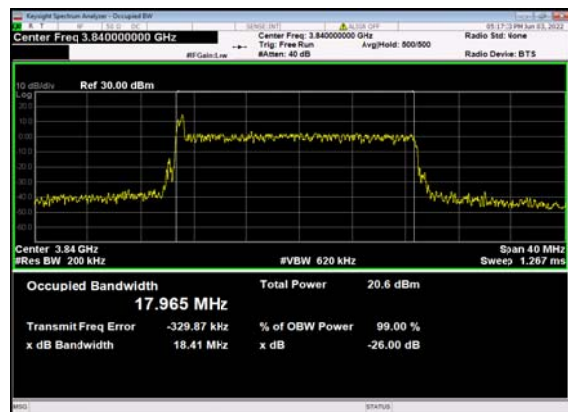

n77(20M)_CP-OFDM_QPSK_
Outer_Full_Mid_CH