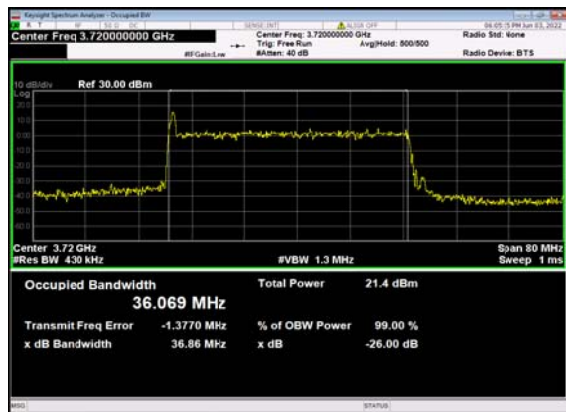

n77(40M)_DFT-s-OFDM_64
QAM_Outer_Full_Low_CH