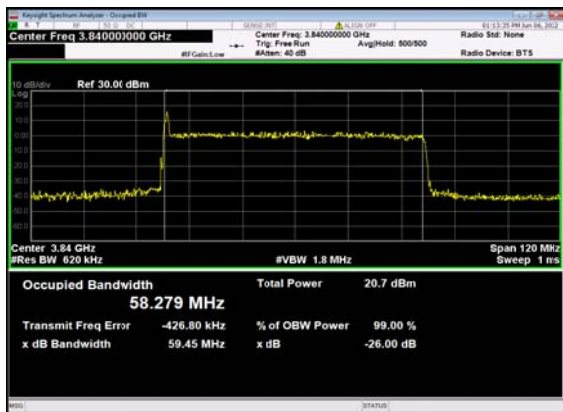

n77(60M)_DFT-s-OFDM_16
QAM_Outer_Full_Low_CH

n77(60M)_DFT-s-OFDM_64
QAM_Outer_Full_Low_CH

n77(60M)_DFT-s-OFDM_256
QAM_Outer_Full_Low_CH

n77(60M)_CP-OFDM_QPSK_
Outer_Full_Low_CH

n77(60M)_DFT-s-OFDM_PI_2-BPSK_
Outer_Full_Mid_CH