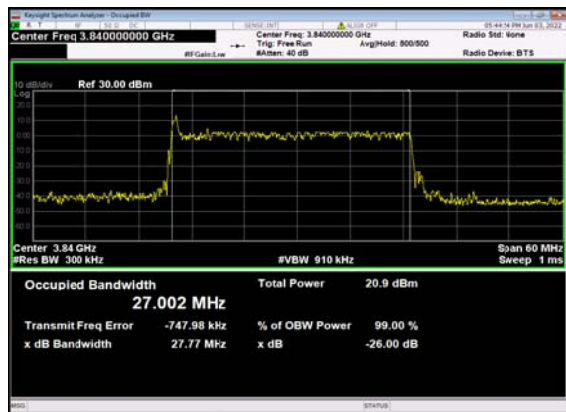

n77(30M)_DFT-s-OFDM_64
QAM_Outer_Full_Low_CH

n77(30M)_DFT-s-OFDM_256
QAM_Outer_Full_Low_CH

n77(30M)_CP-OFDM_QPSK_
Outer_Full_Low_CH

n77(30M)_DFT-s-OFDM_PI_2-BPSK_
Outer_Full_Mid_CH

n77(30M)_DFT-s-OFDM_QPSK_
Outer_Full_Mid_CH