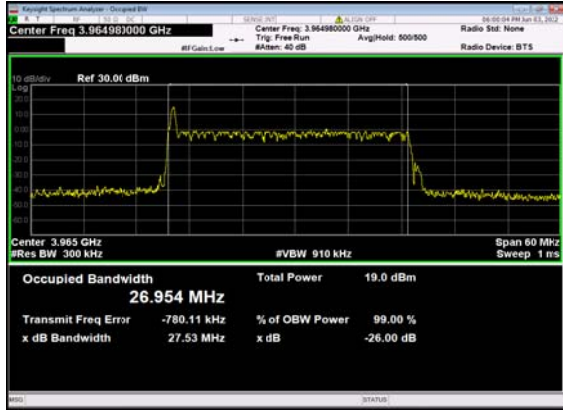

n77(30M)_DFT-s-OFDM_QPSK_
Outer_Full_High_CH

n77(30M)_DFT-s-OFDM_16
QAM_Outer_Full_High_CH

n77(30M)_DFT-s-OFDM_64
QAM_Outer_Full_High_CH

n77(30M)_DFT-s-OFDM_256
QAM_Outer_Full_High_CH

n77(30M)_CP-OFDM_QPSK_
Outer_Full_High_CH