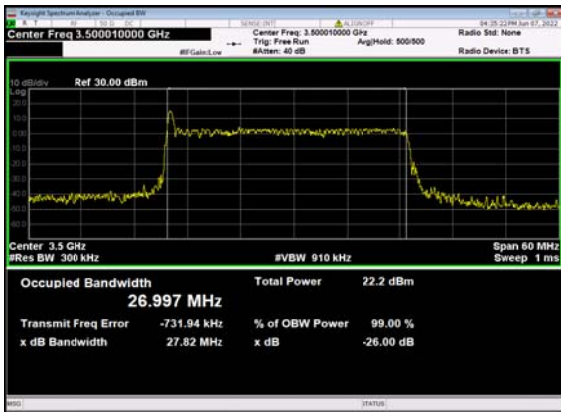

n77(30M)_DFT-s-OFDM_PI_2-BPSK_
Outer_Full_633334_CH