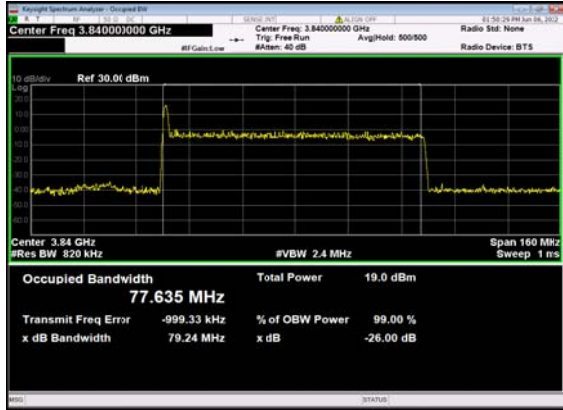

n77(80M)_DFT-s-OFDM_PI_2-BPSK_
Outer_Full_High_CH