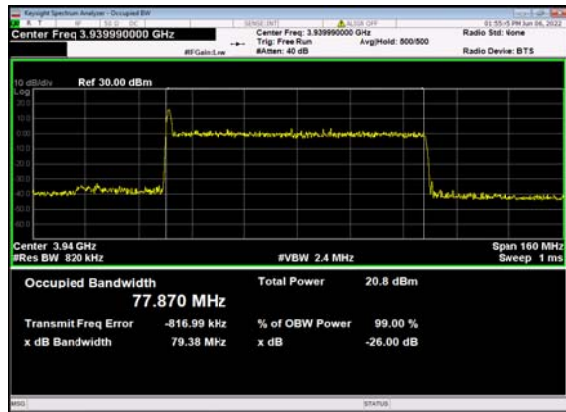

n77(80M)_DFT-s-OFDM_64
QAM_Outer_Full_Mid_CH

n77(80M)_DFT-s-OFDM_256
QAM_Outer_Full_Mid_CH

n77(80M)_CP-OFDM_QPSK_
Outer_Full_Mid_CH

n77(80M)_DFT-s-OFDM_PI_2-BPSK_
Outer_Full_High_CH

n77(80M)_DFT-s-OFDM_QPSK_
Outer_Full_High_CH