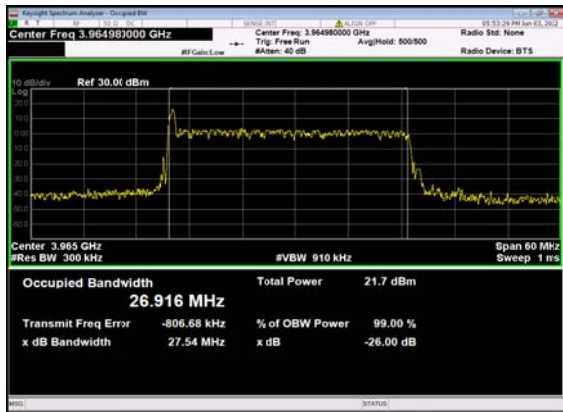

n77(30M)_DFT-s-OFDM_16
QAM_Outer_Full_Mid_CH

n77(30M)_DFT-s-OFDM_64
QAM_Outer_Full_Mid_CH

n77(30M)_DFT-s-OFDM_256
QAM_Outer_Full_Mid_CH

n77(30M)_CP-OFDM_QPSK_
Outer_Full_Mid_CH

n77(30M)_DFT-s-OFDM_PI_2-BPSK_
Outer_Full_High_CH