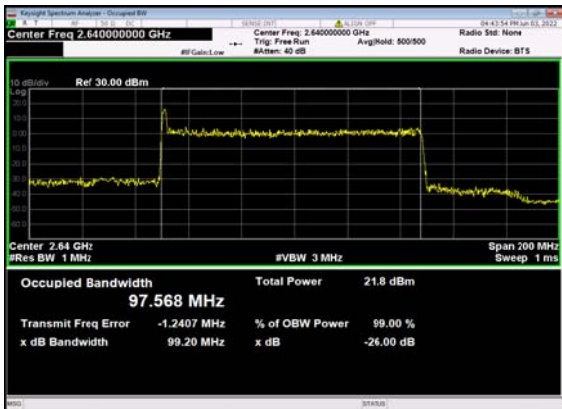

n41(100M)_DFT-s-OFDM_256
QAM_Outer_Full_Mid_CH

n41(100M)_CP-OFDM_QPSK_
Outer_Full_Mid_CH

n41(100M)_DFT-s-OFDM_PI_2-BPSK_
Outer_Full_High_CH

n41(100M)_DFT-s-OFDM_QPSK_
Outer_Full_High_CH

n41(100M)_DFT-s-OFDM_16
QAM_Outer_Full_High_CH