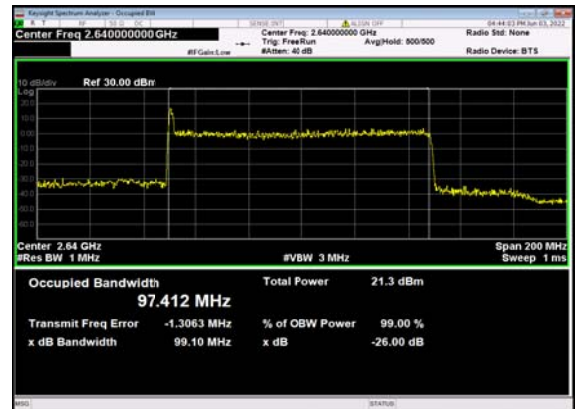

n41(100M)_DFT-s-OFDM_64
QAM_Outer_Full_High_CH