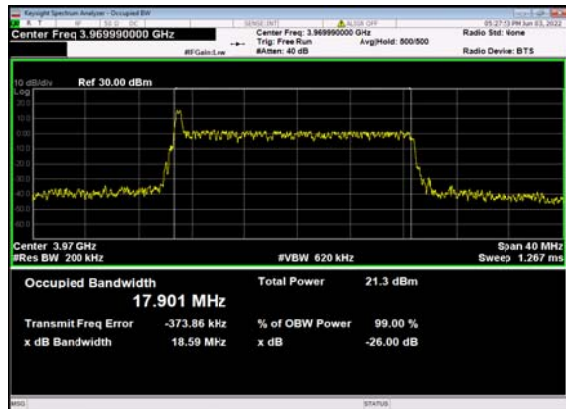

n77(20M)_CP-OFDM_QPSK_
Outer_Full_Mid_CH

n77(20M)_DFT-s-OFDM_PI_2-BPSK_
Outer_Full_High_CH

n77(20M)_DFT-s-OFDM_QPSK_
Outer_Full_High_CH

n77(20M)_DFT-s-OFDM_16
QAM_Outer_Full_High_CH

n77(20M)_DFT-s-OFDM_64
QAM_Outer_Full_High_CH