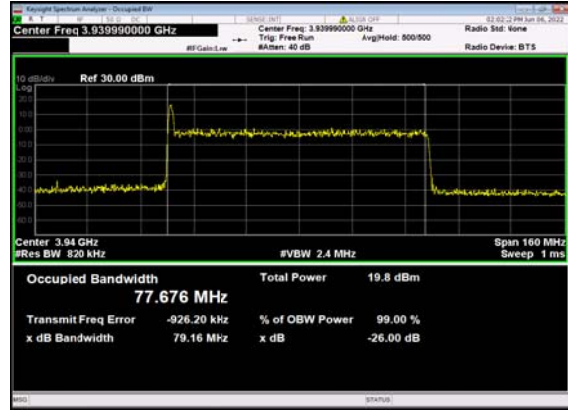

n77(80M)_DFT-s-OFDM_16
QAM_Outer_Full_High_CH

n77(80M)_DFT-s-OFDM_64
QAM_Outer_Full_High_CH

n77(80M)_DFT-s-OFDM_256
QAM_Outer_Full_High_CH

n77(80M)_CP-OFDM_QPSK_
Outer_Full_High_CH

n77(100M)_DFT-s-OFDM_PI_2-BPSK_
Outer_Full_Low_CH