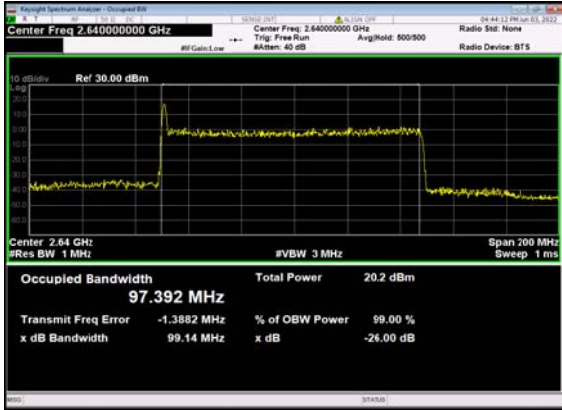

n41(100M)_DFT-s-OFDM_64
QAM_Outer_Full_High_CH

REPORT No.: SZ22050264W11

n41(100M)_DFT-s-OFDM_256
QAM_Outer_Full_High_CH

n41(100M)_CP-OFDM_QPSK_
Outer_Full_High_CH

n77(3700-3980):

n77(20M)_DFT-s-OFDM_PI_2-BPSK_
Outer_Full_Low_CH