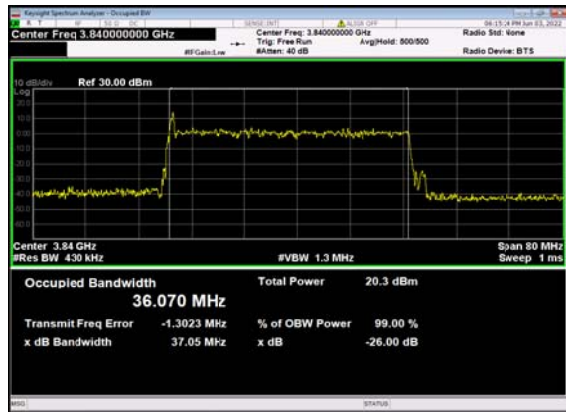

n77(40M)_DFT-s-OFDM_64
QAM_Outer_Full_Mid_CH