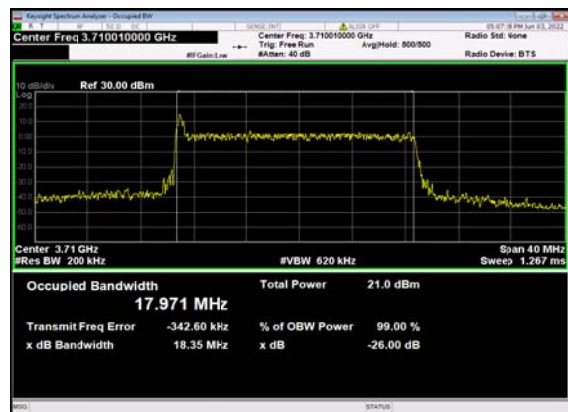

n77(20M)_CP-OFDM_QPSK_
Outer_Full_Low_CH

n77(20M)_DFT-s-OFDM_64
QAM_Outer_Full_Low_CH