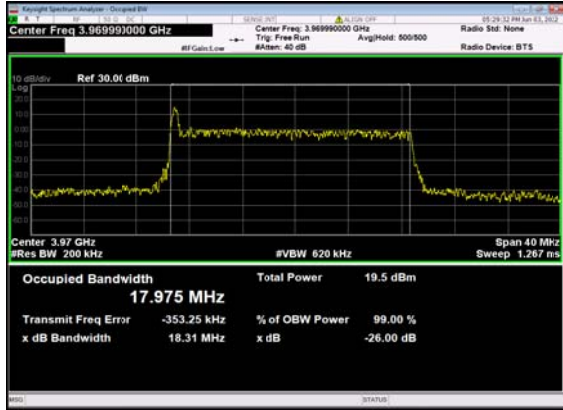

n77(30M)_DFT-s-OFDM_PI_2-BPSK_
Outer_Full_Low_CH