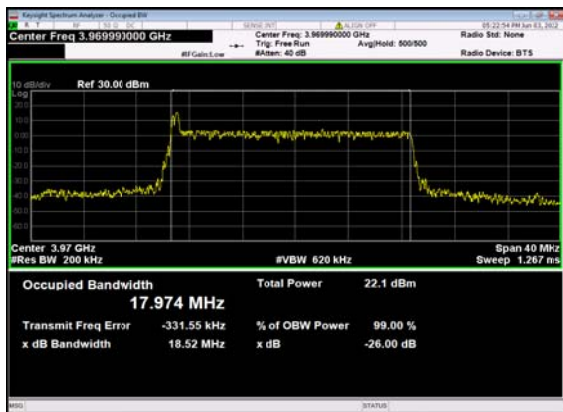

n77(20M)_DFT-s-OFDM_16
QAM_Outer_Full_High_CH