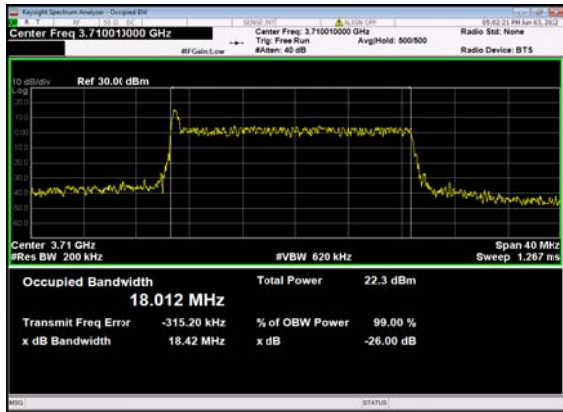

n41(100M)_DFT-s-OFDM_64
QAM_Outer_Full_High_CH

REPORT No.: SZ22050264W11

n41(100M)_DFT-s-OFDM_256
QAM_Outer_Full_High_CH

n41(100M)_CP-OFDM_QPSK_
Outer_Full_High_CH

n77(3700-3980):

n77(20M)_DFT-s-OFDM_PI_2-BPSK_
Outer_Full_Low_CH