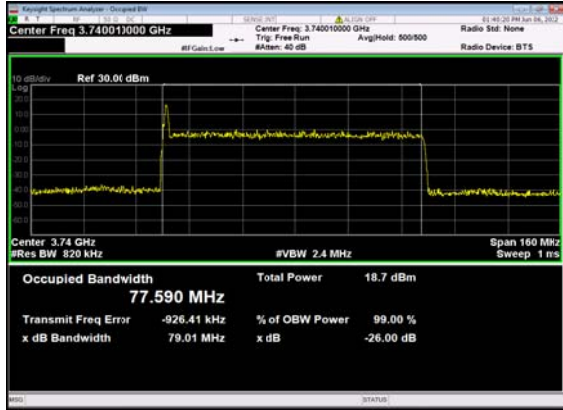

n77(80M)_DFT-s-OFDM_PI_2-BPSK_
Outer_Full_Mid_CH