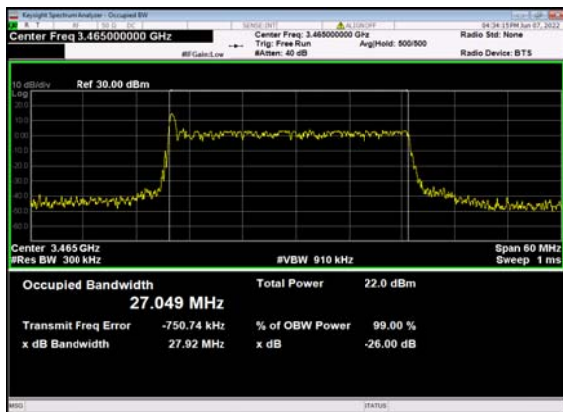

n77(30M)_DFT-s-OFDM_PI_2-BPSK_
Outer_Full_631000_CH