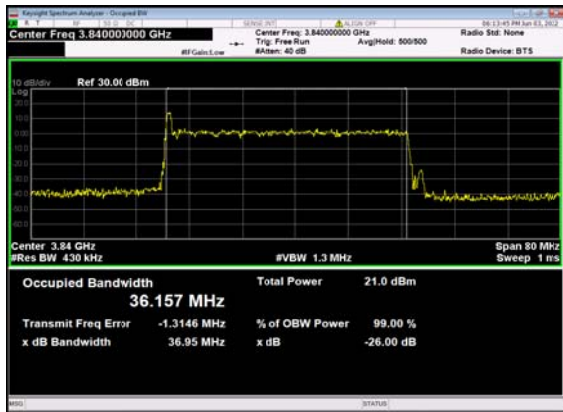

n77(40M)_DFT-s-OFDM_16
QAM_Outer_Full_Mid_CH