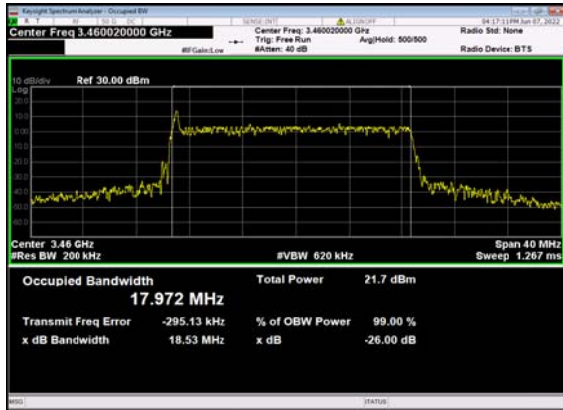

n77(100M)_DFT-s-OFDM_256
QAM_Outer_Full_High_CH

n77(100M)_CP-OFDM_QPSK_
Outer_Full_High_CH

n77(3450-3550):

n77(20M)_DFT-s-OFDM_PI_2-BPSK_
Outer_Full_630668_CH

n77(20M)_DFT-s-OFDM_QPSK_
Outer_Full_630668_CH