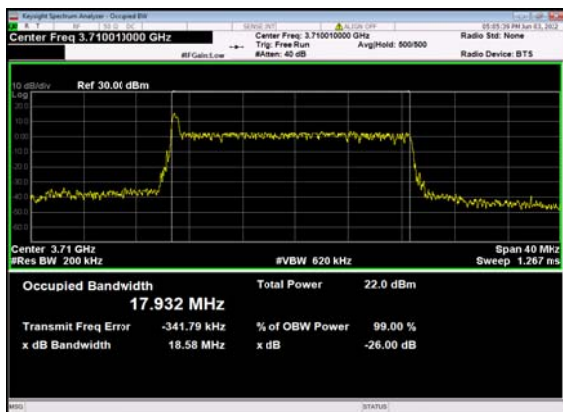

n77(20M)_DFT-s-OFDM_16
QAM_Outer_Full_Low_CH