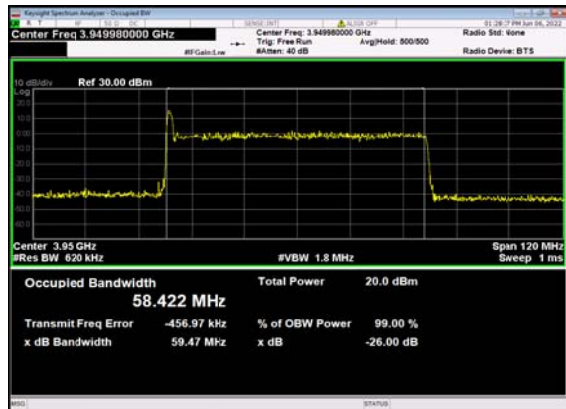

n77(60M)_DFT-s-OFDM_PI_2-BPSK_
Outer_Full_High_CH

n77(60M)_DFT-s-OFDM_QPSK_
Outer_Full_High_CH

n77(60M)_DFT-s-OFDM_16
QAM_Outer_Full_High_CH

n77(60M)_DFT-s-OFDM_64
QAM_Outer_Full_High_CH

n77(60M)_DFT-s-OFDM_256
QAM_Outer_Full_High_CH