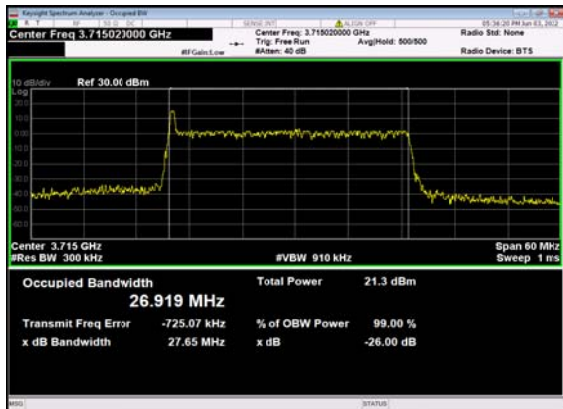

n77(20M)_DFT-s-OFDM_256
QAM_Outer_Full_High_CH

n77(20M)_CP-OFDM_QPSK_
Outer_Full_High_CH

n77(30M)_DFT-s-OFDM_PI_2-BPSK_
Outer_Full_Low_CH

n77(30M)_DFT-s-OFDM_QPSK_
Outer_Full_Low_CH

n77(30M)_DFT-s-OFDM_16
QAM_Outer_Full_Low_CH