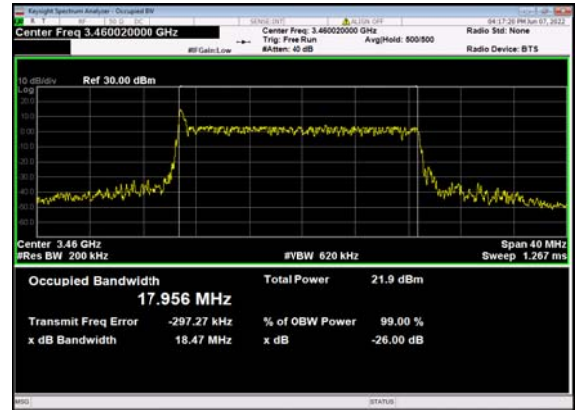

n77(100M)_DFT-s-OFDM_256
QAM_Outer_Full_High_CH

n77(100M)_CP-OFDM_QPSK_
Outer_Full_High_CH

n77(3450-3550):

n77(20M)_DFT-s-OFDM_PI_2-BPSK_
Outer_Full_630668_CH

n77(20M)_DFT-s-OFDM_QPSK_
Outer_Full_630668_CH