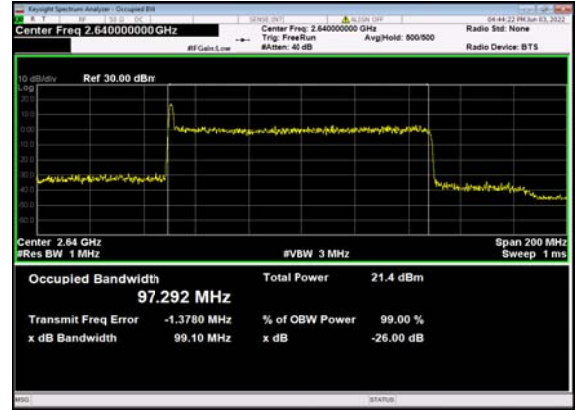

n41(100M)_DFT-s-OFDM_64
QAM_Outer_Full_High_CH

REPORT No.: SZ22050264W11

n41(100M)_DFT-s-OFDM_256
QAM_Outer_Full_High_CH

n41(100M)_CP-OFDM_QPSK_
Outer_Full_High_CH

n77(3700-3980):

n77(20M)_DFT-s-OFDM_PI_2-BPSK_
Outer_Full_Low_CH