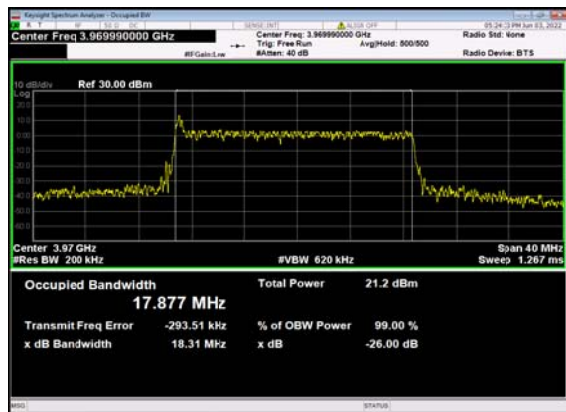

n77(20M)_DFT-s-OFDM_64
QAM_Outer_Full_High_CH