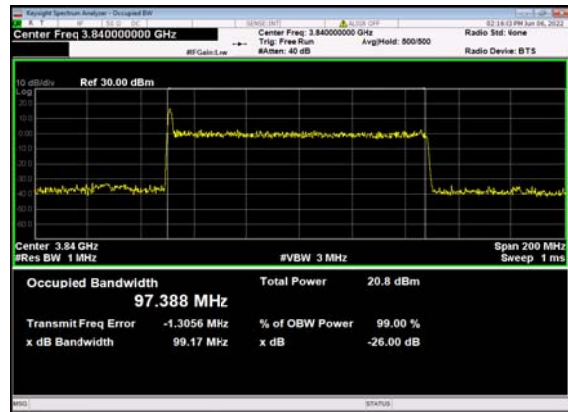

n77(100M)_DFT-s-OFDM_64
QAM_Outer_Full_Mid_CH