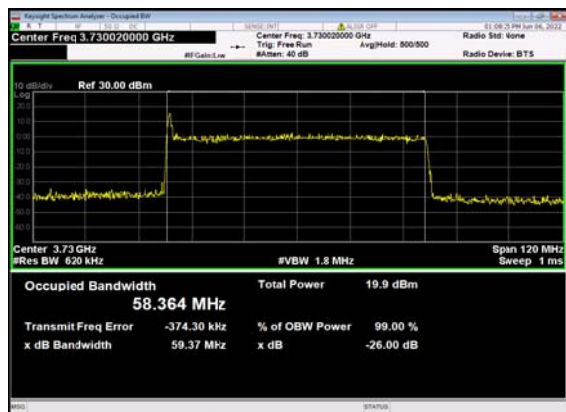

n77(60M)_CP-OFDM_QPSK_
Outer_Full_Low_CH