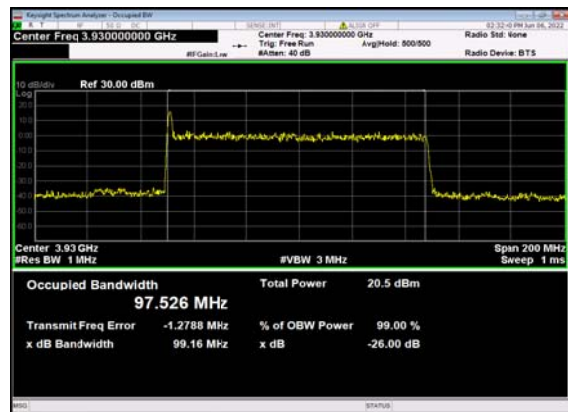

n77(100M)_DFT-s-OFDM_64
QAM_Outer_Full_High_CH