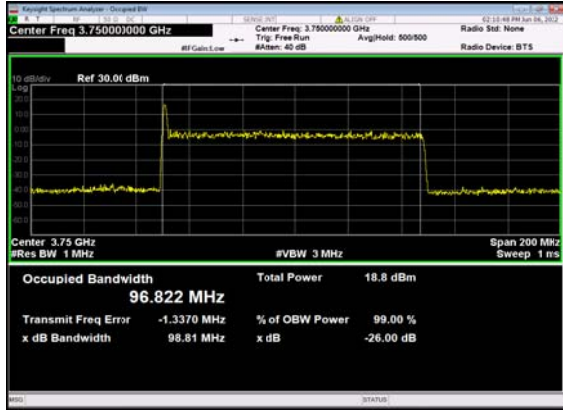

n77(100M)_DFT-s-OFDM_QPSK_
Outer_Full_Low_CH

n77(100M)_DFT-s-OFDM_16
QAM_Outer_Full_Low_CH

n77(100M)_DFT-s-OFDM_64
QAM_Outer_Full_Low_CH

n77(100M)_DFT-s-OFDM_256
QAM_Outer_Full_Low_CH

n77(100M)_CP-OFDM_QPSK_
Outer_Full_Low_CH