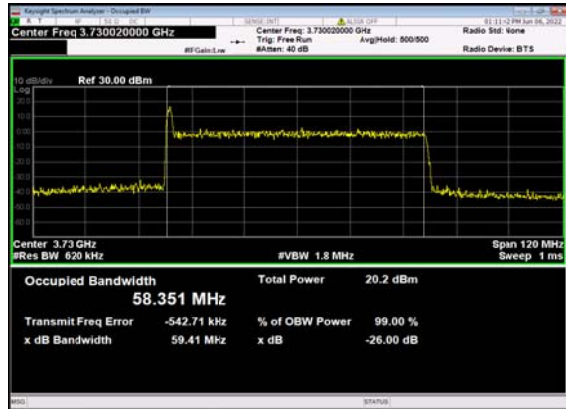

n77(60M)_DFT-s-OFDM_16
QAM_Outer_Full_Low_CH

n77(60M)_DFT-s-OFDM_64
QAM_Outer_Full_Low_CH

n77(60M)_DFT-s-OFDM_256
QAM_Outer_Full_Low_CH

n77(60M)_CP-OFDM_QPSK_
Outer_Full_Low_CH

n77(60M)_DFT-s-OFDM_PI_2-BPSK_
Outer_Full_Mid_CH