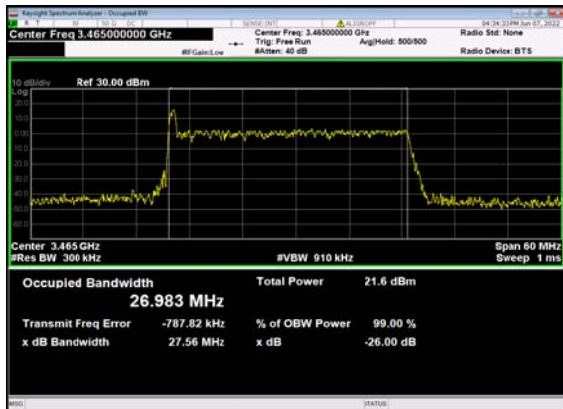

n77(20M)_CP-OFDM_QPSK_
Outer_Full_636000_CH

n77(30M)_DFT-s-OFDM_PI_2-BPSK_
Outer_Full_631000_CH

n77(30M)_DFT-s-OFDM_QPSK_
Outer_Full_631000_CH

n77(30M)_DFT-s-OFDM_16
QAM_Outer_Full_631000_CH

n77(30M)_DFT-s-OFDM_64
QAM_Outer_Full_631000_CH