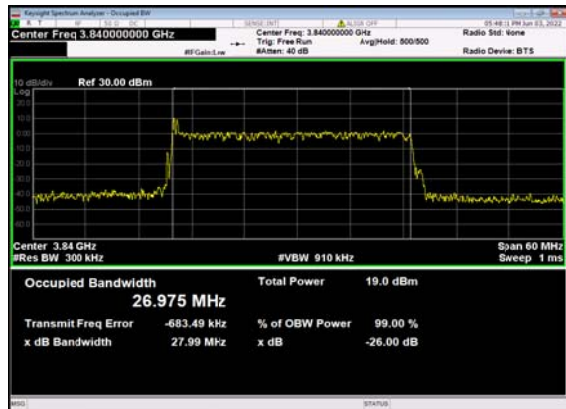

n77(30M)_CP-OFDM_QPSK_
Outer_Full_Mid_CH