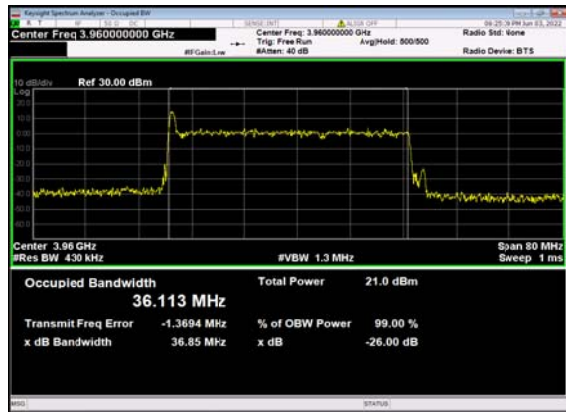

n77(40M)_DFT-s-OFDM_256
QAM_Outer_Full_Mid_CH

n77(40M)_CP-OFDM_QPSK_
Outer_Full_Mid_CH

n77(40M)_DFT-s-OFDM_PI_2-BPSK_
Outer_Full_High_CH

n77(40M)_DFT-s-OFDM_QPSK_
Outer_Full_High_CH

n77(40M)_DFT-s-OFDM_16
QAM_Outer_Full_High_CH