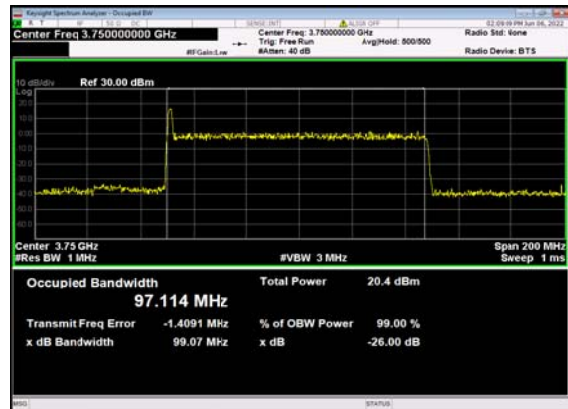

n77(100M)_CP-OFDM_QPSK_
Outer_Full_Low_CH