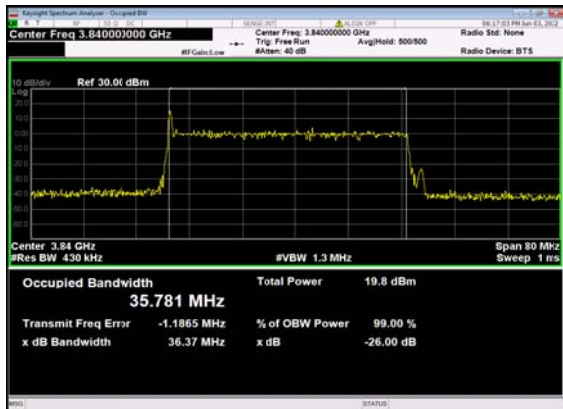

n77(40M)_CP-OFDM_QPSK_
Outer_Full_Low_CH

n77(40M)_DFT-s-OFDM_PI_2-BPSK_
Outer_Full_Mid_CH

n77(40M)_DFT-s-OFDM_QPSK_
Outer_Full_Mid_CH

n77(40M)_DFT-s-OFDM_16
QAM_Outer_Full_Mid_CH

n77(40M)_DFT-s-OFDM_64
QAM_Outer_Full_Mid_CH