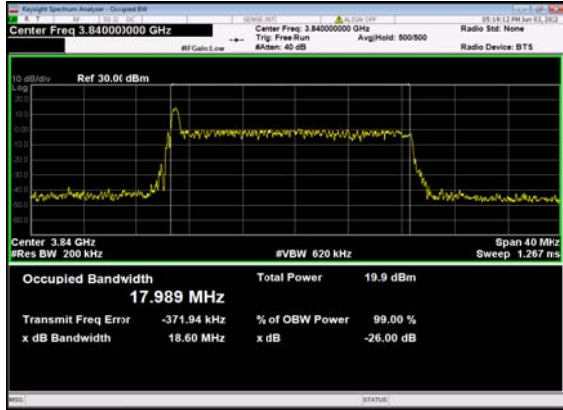

n77(20M)_DFT-s-OFDM_PI_2-BPSK_
Outer_Full_Mid_CH

n77(20M)_DFT-s-OFDM_QPSK_
Outer_Full_Mid_CH

n77(20M)_DFT-s-OFDM_16
QAM_Outer_Full_Mid_CH

n77(20M)_DFT-s-OFDM_64
QAM_Outer_Full_Mid_CH

n77(20M)_DFT-s-OFDM_256
QAM_Outer_Full_Mid_CH