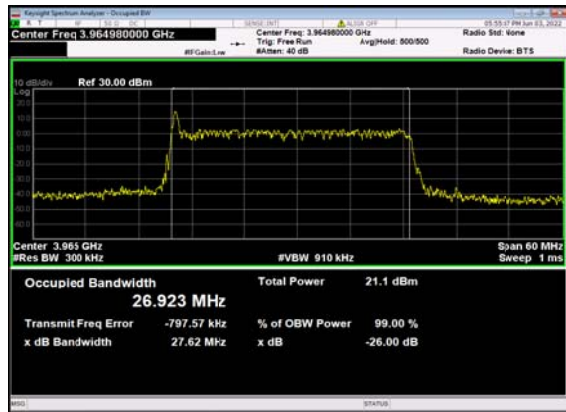

n77(30M)_DFT-s-OFDM_64
QAM_Outer_Full_High_CH