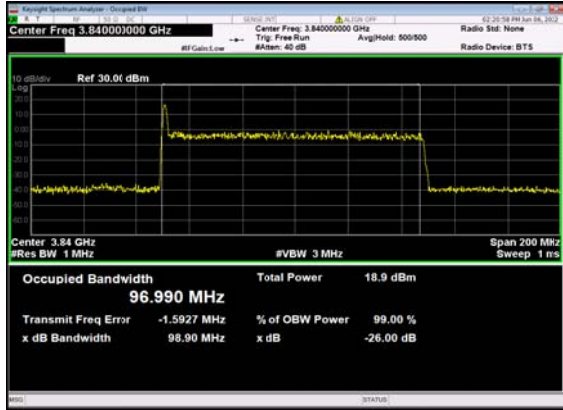

n77(100M)_DFT-s-OFDM_PI_2-BPSK_
Outer_Full_High_CH