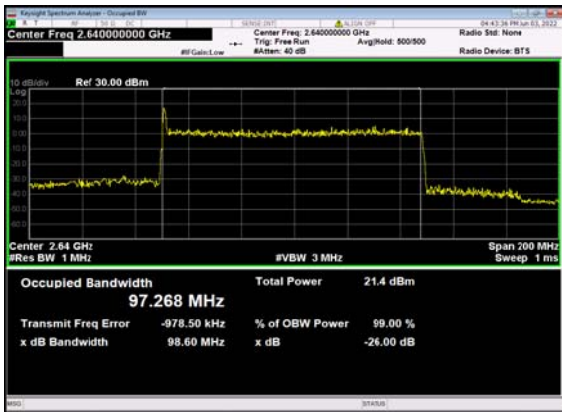

n41(100M)_DFT-s-OFDM_256
QAM_Outer_Full_Mid_CH

n41(100M)_CP-OFDM_QPSK_
Outer_Full_Mid_CH

n41(100M)_DFT-s-OFDM_PI_2-BPSK_
Outer_Full_High_CH

n41(100M)_DFT-s-OFDM_QPSK_
Outer_Full_High_CH

n41(100M)_DFT-s-OFDM_16
QAM_Outer_Full_High_CH