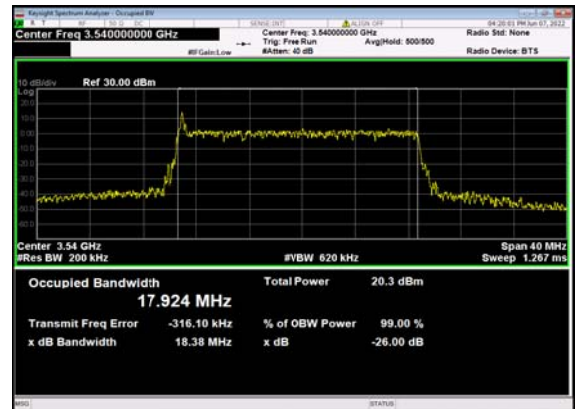

n77(20M)_DFT-s-OFDM_64
QAM_Outer_Full_636000_CH