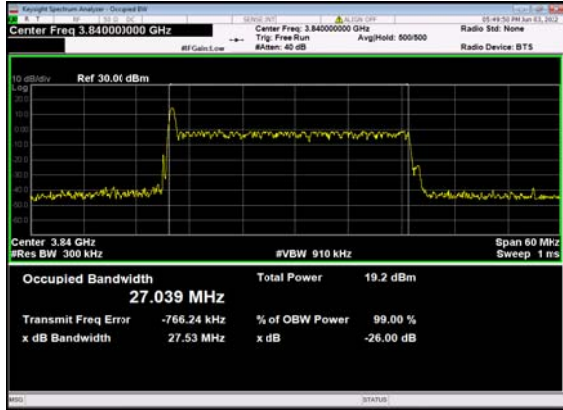

n77(30M)_DFT-s-OFDM_16
QAM_Outer_Full_Mid_CH

n77(30M)_DFT-s-OFDM_64
QAM_Outer_Full_Mid_CH

n77(30M)_DFT-s-OFDM_256
QAM_Outer_Full_Mid_CH

n77(30M)_CP-OFDM_QPSK_
Outer_Full_Mid_CH

n77(30M)_DFT-s-OFDM_PI_2-BPSK_
Outer_Full_High_CH