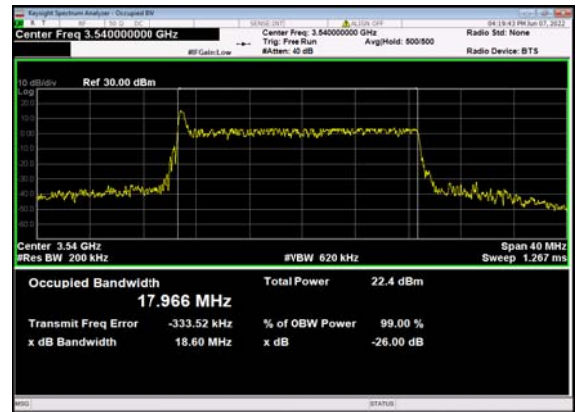

n77(20M)_DFT-s-OFDM_QPSK_
Outer_Full_636000_CH