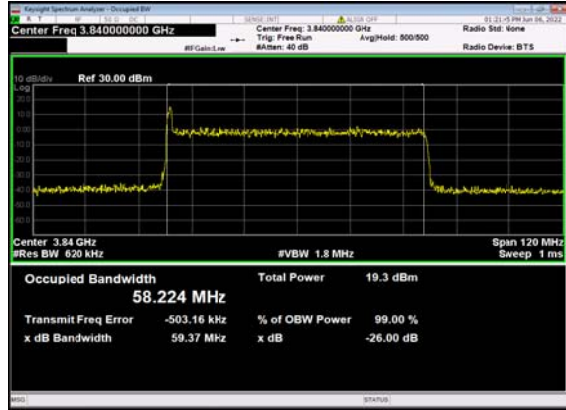

n77(60M)_DFT-s-OFDM_PI_2-BPSK_
Outer_Full_High_CH

n77(60M)_DFT-s-OFDM_QPSK_
Outer_Full_High_CH

n77(60M)_DFT-s-OFDM_16
QAM_Outer_Full_High_CH

n77(60M)_DFT-s-OFDM_64
QAM_Outer_Full_High_CH

n77(60M)_DFT-s-OFDM_256
QAM_Outer_Full_High_CH