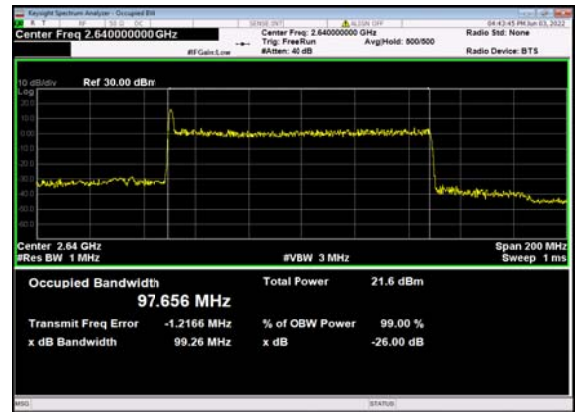

n41(100M)_DFT-s-OFDM_256
QAM_Outer_Full_Mid_CH

n41(100M)_CP-OFDM_QPSK_
Outer_Full_Mid_CH

n41(100M)_DFT-s-OFDM_PI_2-BPSK_
Outer_Full_High_CH

n41(100M)_DFT-s-OFDM_QPSK_
Outer_Full_High_CH

n41(100M)_DFT-s-OFDM_16
QAM_Outer_Full_High_CH