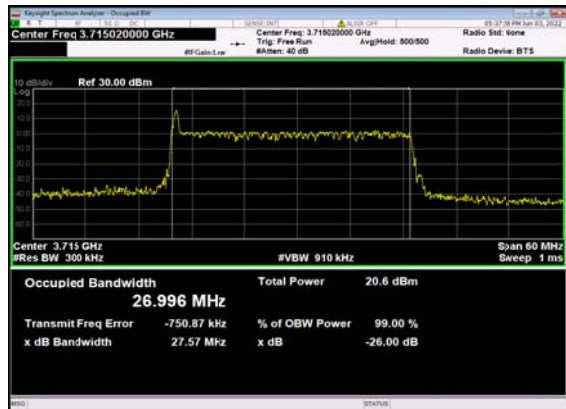

n77(30M)_CP-OFDM_QPSK_
Outer_Full_Low_CH