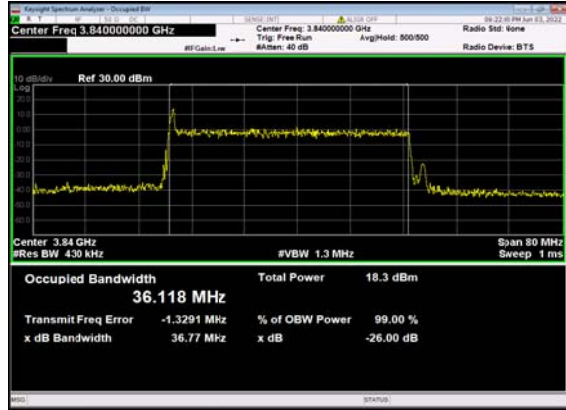

n77(40M)_DFT-s-OFDM_QPSK_
Outer_Full_High_CH