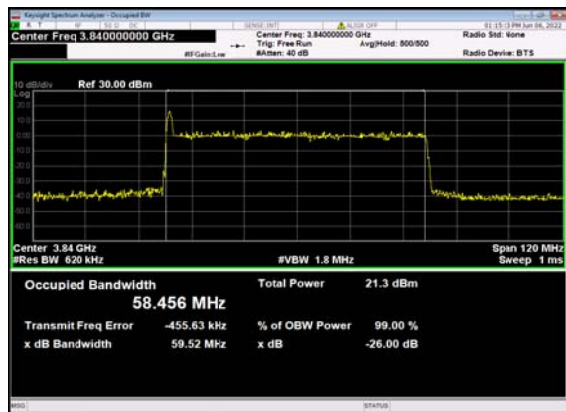

n77(60M)_DFT-s-OFDM_64
QAM_Outer_Full_Mid_CH