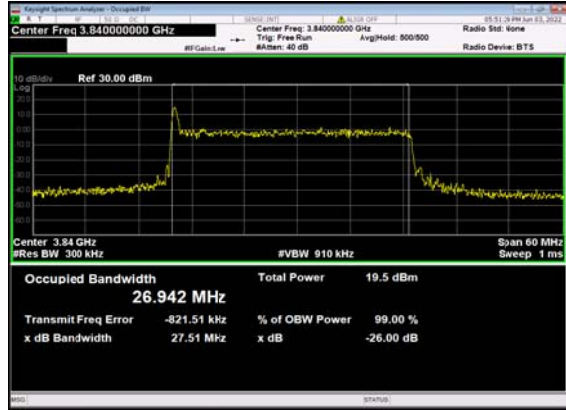

n77(30M)_DFT-s-OFDM_16
QAM_Outer_Full_Mid_CH

n77(30M)_DFT-s-OFDM_64
QAM_Outer_Full_Mid_CH

n77(30M)_DFT-s-OFDM_256
QAM_Outer_Full_Mid_CH

n77(30M)_CP-OFDM_QPSK_
Outer_Full_Mid_CH

n77(30M)_DFT-s-OFDM_PI_2-BPSK_
Outer_Full_High_CH