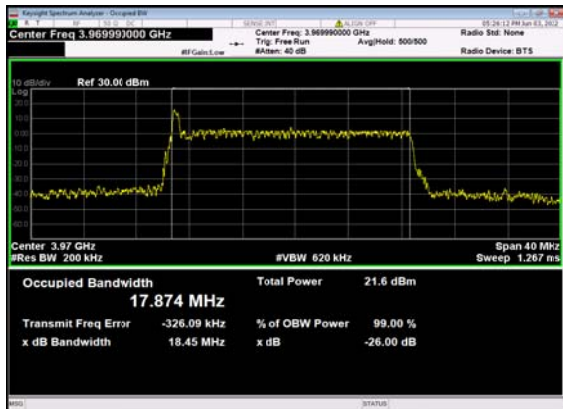

n77(20M)_CP-OFDM_QPSK_
Outer_Full_Mid_CH

n77(20M)_DFT-s-OFDM_PI_2-BPSK_
Outer_Full_High_CH

n77(20M)_DFT-s-OFDM_QPSK_
Outer_Full_High_CH

n77(20M)_DFT-s-OFDM_16
QAM_Outer_Full_High_CH

n77(20M)_DFT-s-OFDM_64
QAM_Outer_Full_High_CH