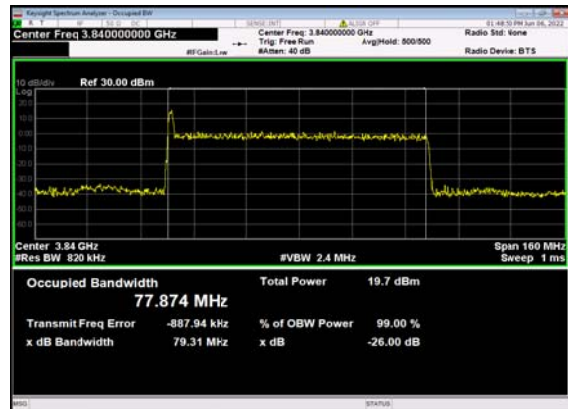

n77(80M)_CP-OFDM_QPSK_
Outer_Full_Mid_CH