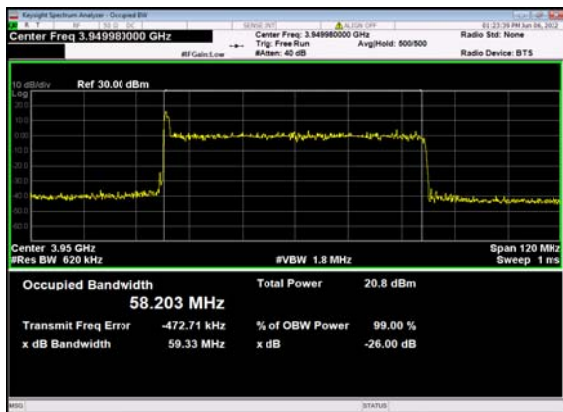

n77(60M)_DFT-s-OFDM_PI_2-BPSK_
Outer_Full_High_CH

n77(60M)_DFT-s-OFDM_QPSK_
Outer_Full_High_CH

n77(60M)_DFT-s-OFDM_16
QAM_Outer_Full_High_CH

n77(60M)_DFT-s-OFDM_64
QAM_Outer_Full_High_CH

n77(60M)_DFT-s-OFDM_256
QAM_Outer_Full_High_CH