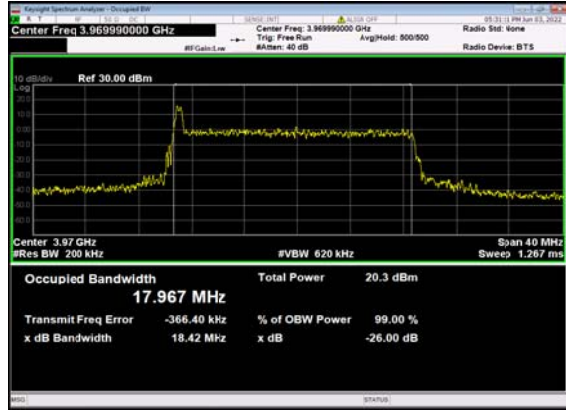

n77(30M)_DFT-s-OFDM_QPSK_
Outer_Full_Low_CH