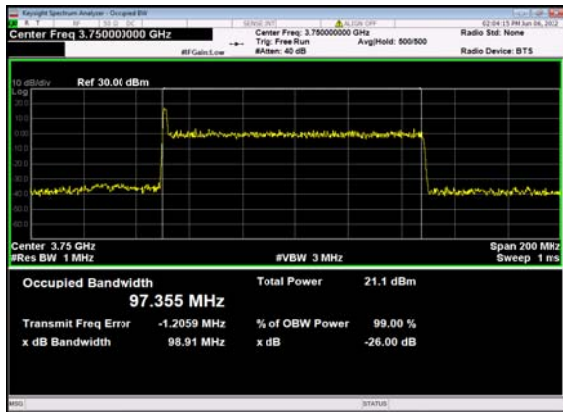

n77(100M)_DFT-s-OFDM_16
QAM_Outer_Full_Low_CH