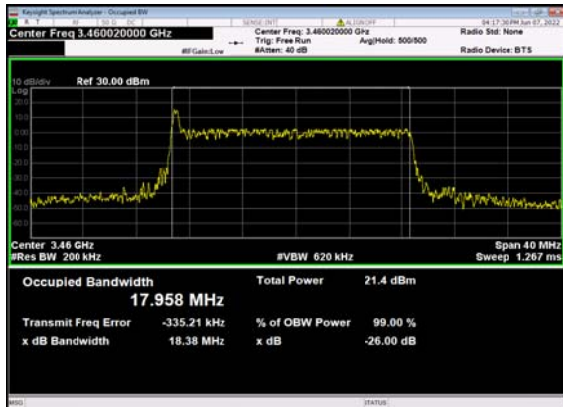

n77(20M)_DFT-s-OFDM_16
QAM_Outer_Full_630668_CH