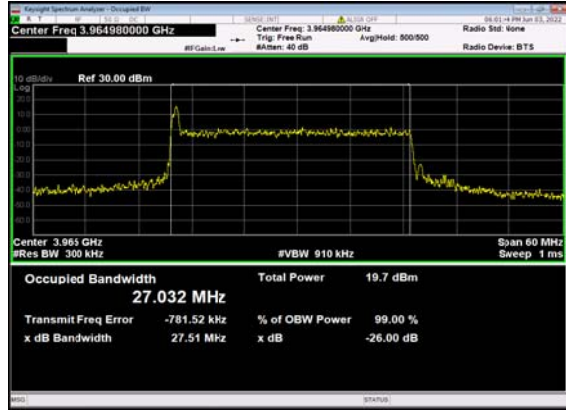

n77(30M)_DFT-s-OFDM_QPSK_
Outer_Full_High_CH

n77(30M)_DFT-s-OFDM_16
QAM_Outer_Full_High_CH

n77(30M)_DFT-s-OFDM_64
QAM_Outer_Full_High_CH

n77(30M)_DFT-s-OFDM_256
QAM_Outer_Full_High_CH

n77(30M)_CP-OFDM_QPSK_
Outer_Full_High_CH