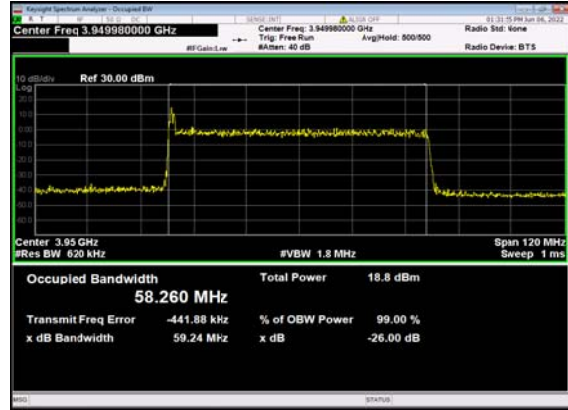

n77(80M)_DFT-s-OFDM_QPSK_
Outer_Full_Low_CH