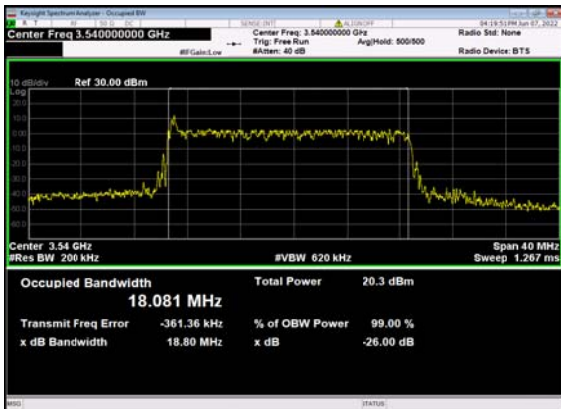

n77(20M)_DFT-s-OFDM_16
QAM_Outer_Full_636000_CH