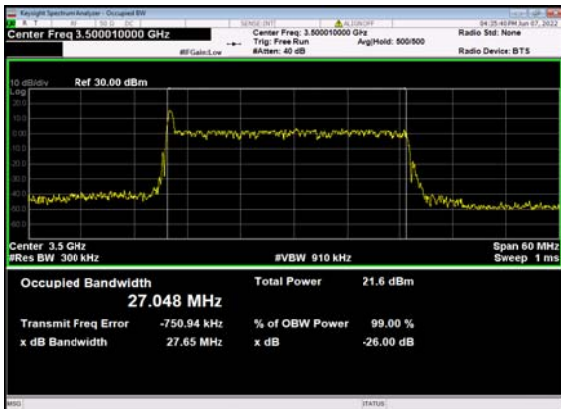

n77(30M)_DFT-s-OFDM_256
QAM_Outer_Full_631000_CH

n77(30M)_CP-OFDM_QPSK_
Outer_Full_631000_CH

n77(30M)_DFT-s-OFDM_PI_2-BPSK_
Outer_Full_633334_CH

n77(30M)_DFT-s-OFDM_QPSK_
Outer_Full_633334_CH

n77(30M)_DFT-s-OFDM_16
QAM_Outer_Full_633334_CH