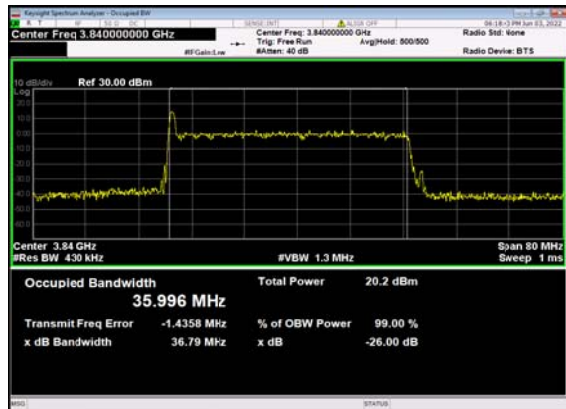

n77(40M)_CP-OFDM_QPSK_
Outer_Full_Low_CH

n77(40M)_DFT-s-OFDM_PI_2-BPSK_
Outer_Full_Mid_CH

n77(40M)_DFT-s-OFDM_QPSK_
Outer_Full_Mid_CH

n77(40M)_DFT-s-OFDM_16
QAM_Outer_Full_Mid_CH

n77(40M)_DFT-s-OFDM_64
QAM_Outer_Full_Mid_CH