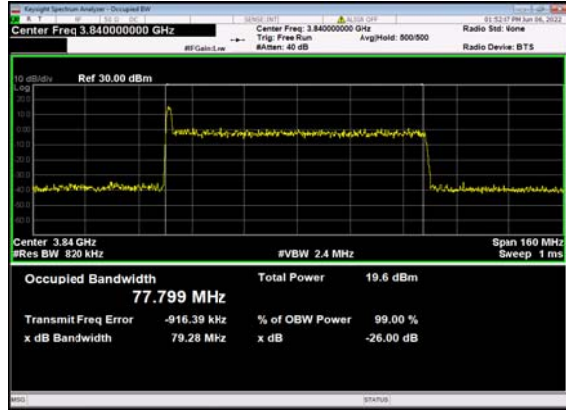

n77(80M)_DFT-s-OFDM_64
QAM_Outer_Full_Mid_CH

n77(80M)_DFT-s-OFDM_256
QAM_Outer_Full_Mid_CH

n77(80M)_CP-OFDM_QPSK_
Outer_Full_Mid_CH

n77(80M)_DFT-s-OFDM_PI_2-BPSK_
Outer_Full_High_CH

n77(80M)_DFT-s-OFDM_QPSK_
Outer_Full_High_CH