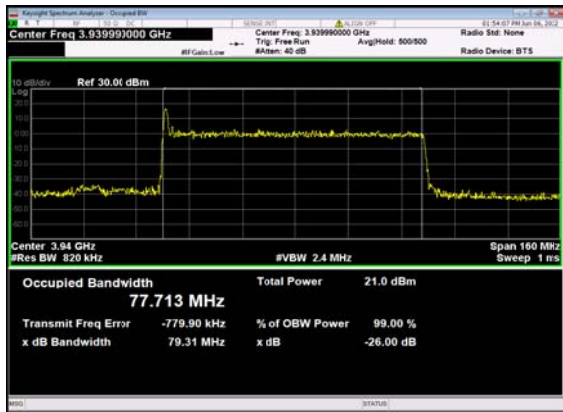

n77(80M)_DFT-s-OFDM_64
QAM_Outer_Full_Mid_CH

n77(80M)_DFT-s-OFDM_256
QAM_Outer_Full_Mid_CH

n77(80M)_CP-OFDM_QPSK_
Outer_Full_Mid_CH

n77(80M)_DFT-s-OFDM_PI_2-BPSK_
Outer_Full_High_CH

n77(80M)_DFT-s-OFDM_QPSK_
Outer_Full_High_CH