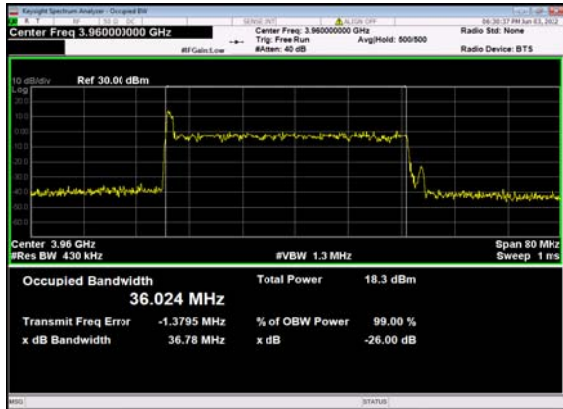

n77(60M)_DFT-s-OFDM_PI_2-BPSK_
Outer_Full_Low_CH