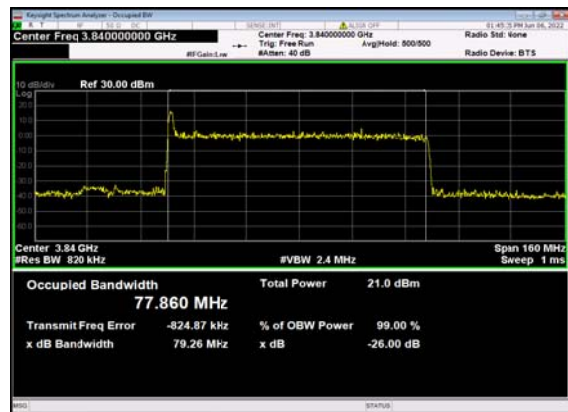

n77(80M)_DFT-s-OFDM_64
QAM_Outer_Full_Mid_CH