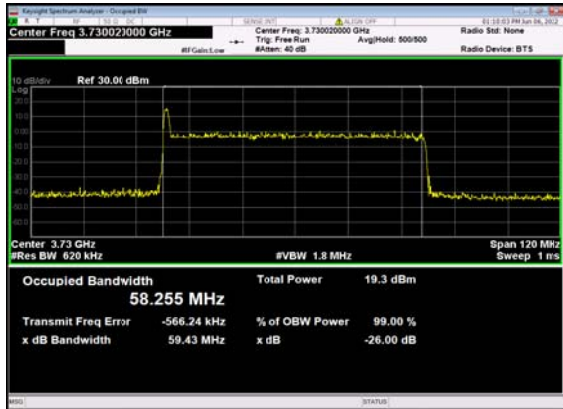

n77(60M)_DFT-s-OFDM_16
QAM_Outer_Full_Low_CH

n77(60M)_DFT-s-OFDM_64
QAM_Outer_Full_Low_CH

n77(60M)_DFT-s-OFDM_256
QAM_Outer_Full_Low_CH

n77(60M)_CP-OFDM_QPSK_
Outer_Full_Low_CH

n77(60M)_DFT-s-OFDM_PI_2-BPSK_
Outer_Full_Mid_CH