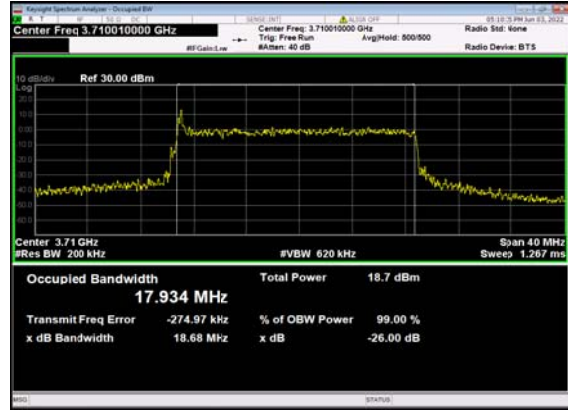

n77(20M)_DFT-s-OFDM_QPSK_
Outer_Full_Low_CH

n77(20M)_DFT-s-OFDM_16
QAM_Outer_Full_Low_CH

n77(20M)_DFT-s-OFDM_64
QAM_Outer_Full_Low_CH

n77(20M)_DFT-s-OFDM_256
QAM_Outer_Full_Low_CH

n77(20M)_CP-OFDM_QPSK_
Outer_Full_Low_CH