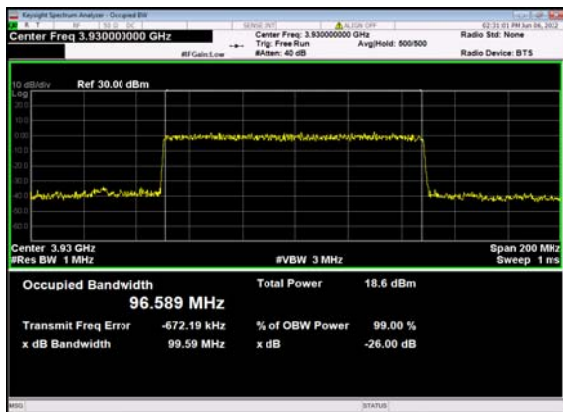

n77(100M)_DFT-s-OFDM_16
QAM_Outer_Full_High_CH