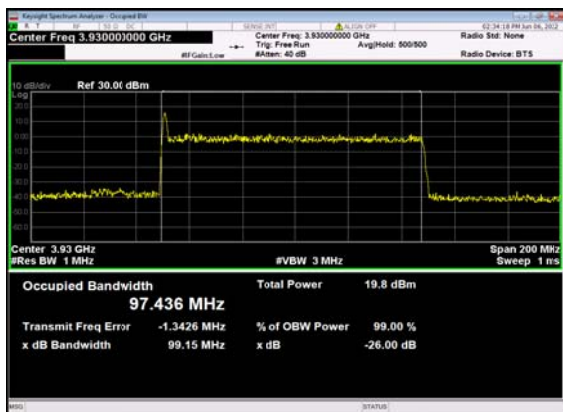

n77(100M)_CP-OFDM_QPSK_
Outer_Full_Mid_CH

n77(100M)_DFT-s-OFDM_PI_2-BPSK_
Outer_Full_High_CH

n77(100M)_DFT-s-OFDM_QPSK_
Outer_Full_High_CH

n77(100M)_DFT-s-OFDM_16
QAM_Outer_Full_High_CH

n77(100M)_DFT-s-OFDM_64
QAM_Outer_Full_High_CH