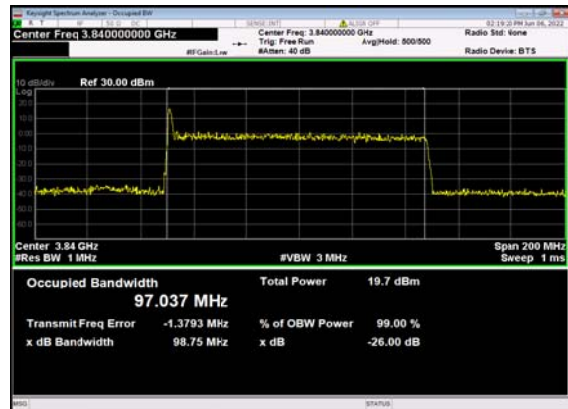

n77(100M)_CP-OFDM_QPSK_
Outer_Full_Mid_CH