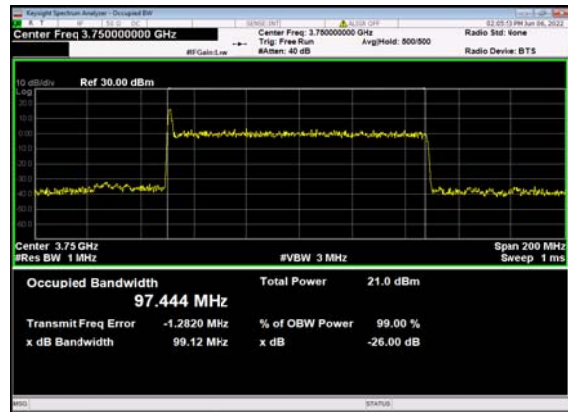

n77(100M)_DFT-s-OFDM_64
QAM_Outer_Full_Low_CH