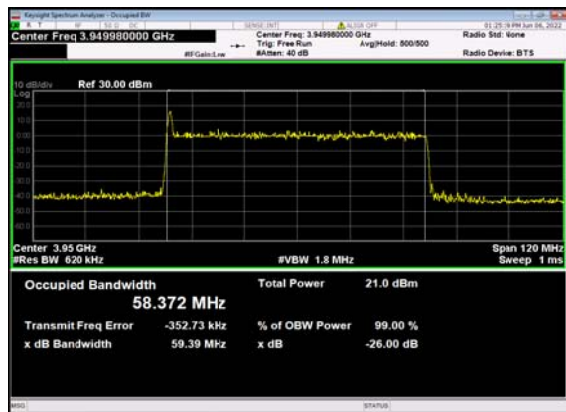

n77(60M)_DFT-s-OFDM_PI_2-BPSK_
Outer_Full_High_CH

n77(60M)_DFT-s-OFDM_QPSK_
Outer_Full_High_CH

n77(60M)_DFT-s-OFDM_16
QAM_Outer_Full_High_CH

n77(60M)_DFT-s-OFDM_64
QAM_Outer_Full_High_CH

n77(60M)_DFT-s-OFDM_256
QAM_Outer_Full_High_CH