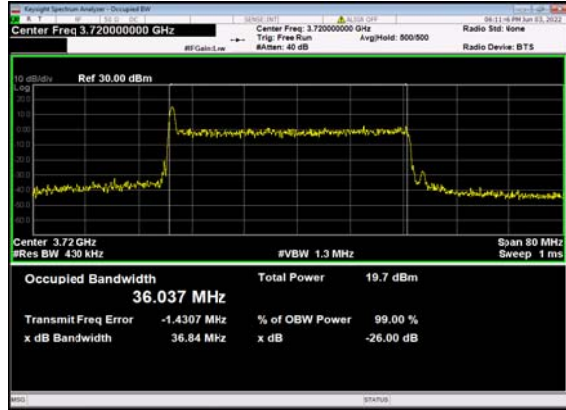

n77(40M)_DFT-s-OFDM_QPSK_
Outer_Full_Mid_CH