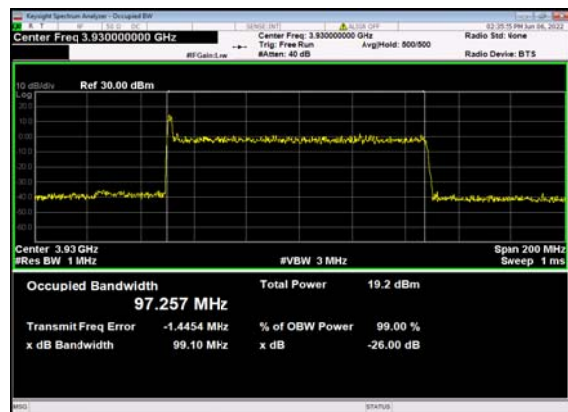

n77(100M)_CP-OFDM_QPSK_
Outer_Full_Mid_CH

n77(100M)_DFT-s-OFDM_PI_2-BPSK_
Outer_Full_High_CH

n77(100M)_DFT-s-OFDM_QPSK_
Outer_Full_High_CH

n77(100M)_DFT-s-OFDM_16
QAM_Outer_Full_High_CH

n77(100M)_DFT-s-OFDM_64
QAM_Outer_Full_High_CH