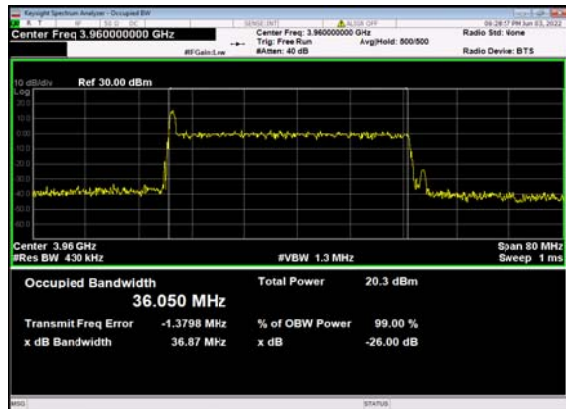

n77(40M)_CP-OFDM_QPSK_
Outer_Full_High_CH