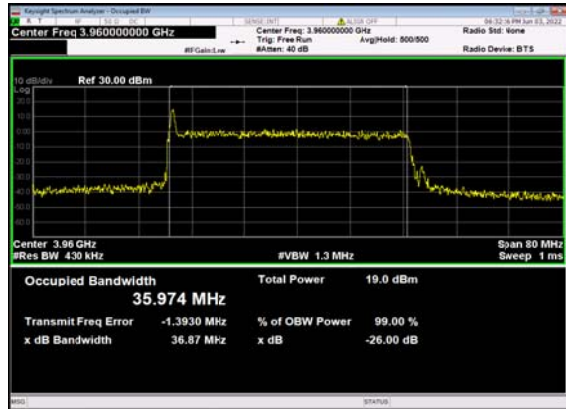

n77(40M)_DFT-s-OFDM_64
QAM_Outer_Full_High_CH

n77(40M)_DFT-s-OFDM_256
QAM_Outer_Full_High_CH

n77(40M)_CP-OFDM_QPSK_
Outer_Full_High_CH

n77(60M)_DFT-s-OFDM_PI_2-BPSK_
Outer_Full_Low_CH

n77(60M)_DFT-s-OFDM_QPSK_
Outer_Full_Low_CH