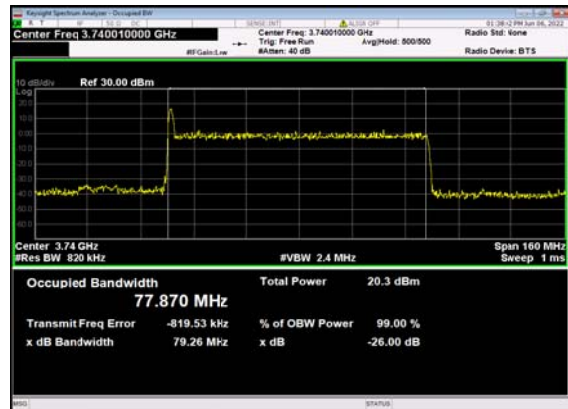

n77(60M)_CP-OFDM_QPSK_
Outer_Full_High_CH

n77(80M)_DFT-s-OFDM_PI_2-BPSK_
Outer_Full_Low_CH

n77(80M)_DFT-s-OFDM_QPSK_
Outer_Full_Low_CH

n77(80M)_DFT-s-OFDM_16
QAM_Outer_Full_Low_CH

n77(80M)_DFT-s-OFDM_64
QAM_Outer_Full_Low_CH