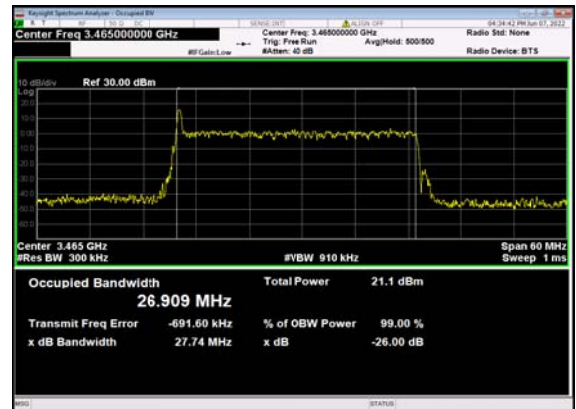

n77(20M)_CP-OFDM_QPSK_
Outer_Full_636000_CH

n77(30M)_DFT-s-OFDM_PI_2-BPSK_
Outer_Full_631000_CH

n77(30M)_DFT-s-OFDM_QPSK_
Outer_Full_631000_CH

n77(30M)_DFT-s-OFDM_16
QAM_Outer_Full_631000_CH

n77(30M)_DFT-s-OFDM_64
QAM_Outer_Full_631000_CH