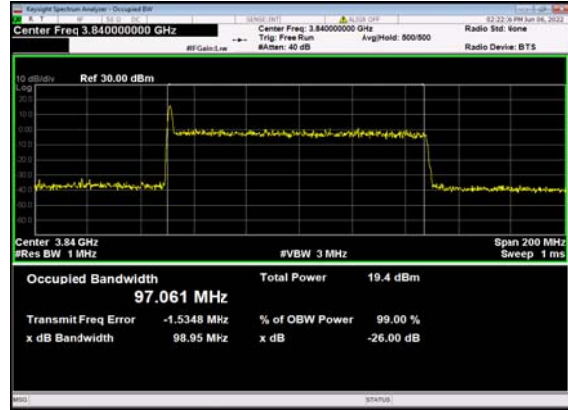

n77(100M)_DFT-s-OFDM_QPSK_
Outer_Full_High_CH