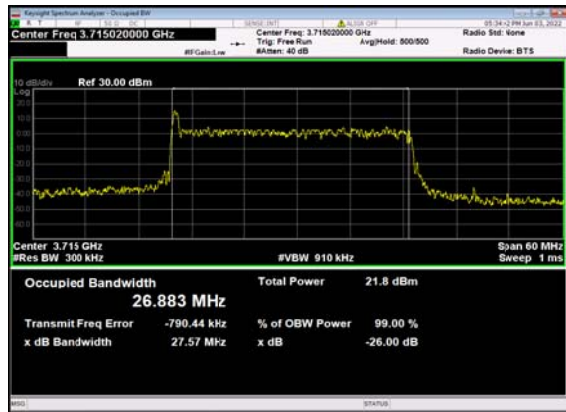

n77(20M)_DFT-s-OFDM_256
QAM_Outer_Full_High_CH

n77(20M)_CP-OFDM_QPSK_
Outer_Full_High_CH

n77(30M)_DFT-s-OFDM_PI_2-BPSK_
Outer_Full_Low_CH

n77(30M)_DFT-s-OFDM_QPSK_
Outer_Full_Low_CH

n77(30M)_DFT-s-OFDM_16
QAM_Outer_Full_Low_CH