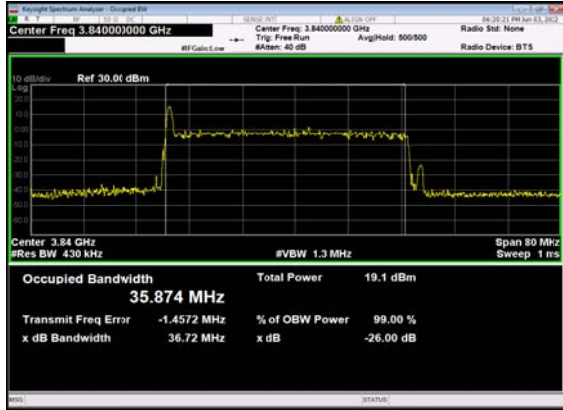

n77(40M)_DFT-s-OFDM_PI_2-BPSK_
Outer_Full_High_CH