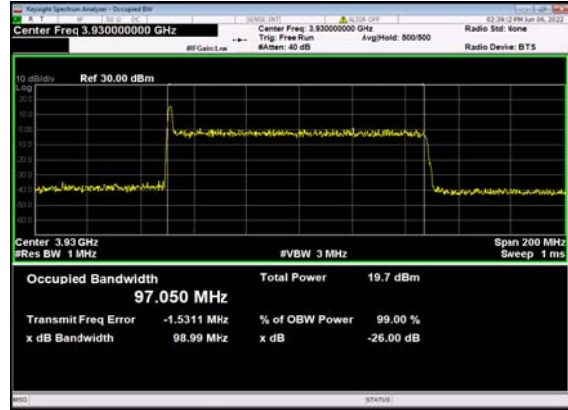

n77(100M)_DFT-s-OFDM_256
QAM_Outer_Full_High_CH

n77(100M)_CP-OFDM_QPSK_
Outer_Full_High_CH