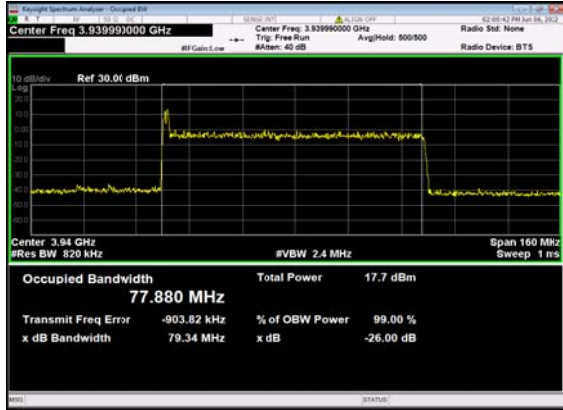

n77(80M)_DFT-s-OFDM_16
QAM_Outer_Full_High_CH

n77(80M)_DFT-s-OFDM_64
QAM_Outer_Full_High_CH

n77(80M)_DFT-s-OFDM_256
QAM_Outer_Full_High_CH

n77(80M)_CP-OFDM_QPSK_
Outer_Full_High_CH

n77(100M)_DFT-s-OFDM_PI_2-BPSK_
Outer_Full_Low_CH