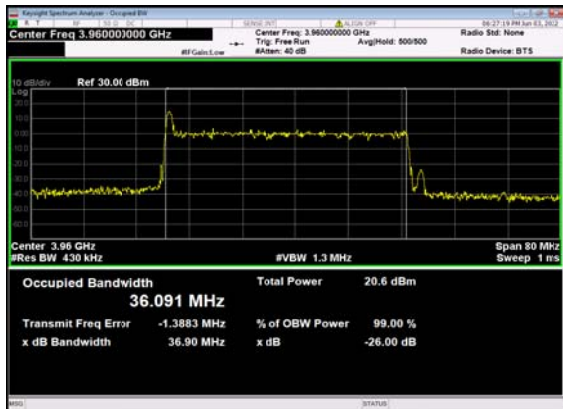

n77(40M)_DFT-s-OFDM_256
QAM_Outer_Full_Mid_CH

n77(40M)_CP-OFDM_QPSK_
Outer_Full_Mid_CH

n77(40M)_DFT-s-OFDM_PI_2-BPSK_
Outer_Full_High_CH

n77(40M)_DFT-s-OFDM_QPSK_
Outer_Full_High_CH

n77(40M)_DFT-s-OFDM_16
QAM_Outer_Full_High_CH