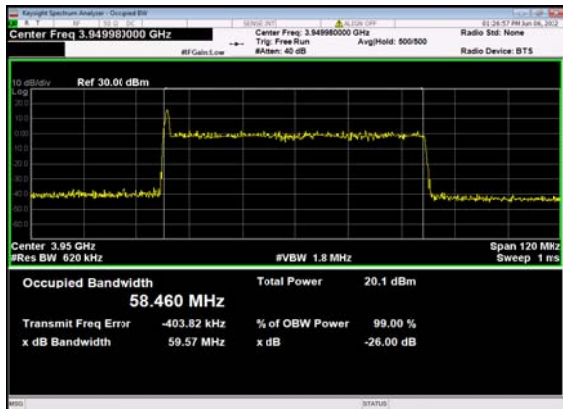

n77(60M)_DFT-s-OFDM_PI_2-BPSK_
Outer_Full_High_CH

n77(60M)_DFT-s-OFDM_QPSK_
Outer_Full_High_CH

n77(60M)_DFT-s-OFDM_16
QAM_Outer_Full_High_CH

n77(60M)_DFT-s-OFDM_64
QAM_Outer_Full_High_CH

n77(60M)_DFT-s-OFDM_256
QAM_Outer_Full_High_CH