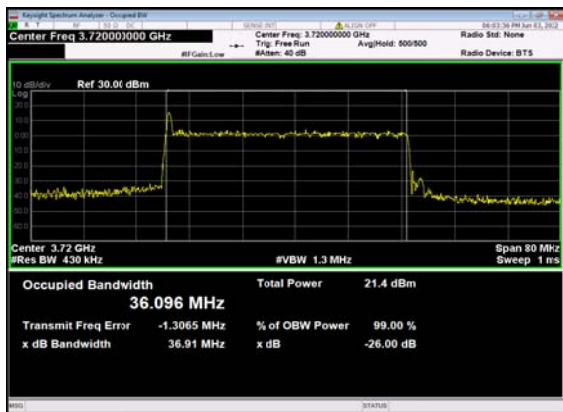

n77(40M)_DFT-s-OFDM_16
QAM_Outer_Full_Low_CH