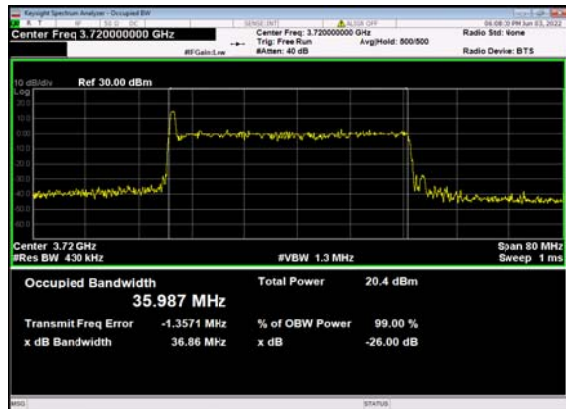

n77(40M)_DFT-s-OFDM_PI_2-BPSK_
Outer_Full_Low_CH

n77(40M)_DFT-s-OFDM_QPSK_
Outer_Full_Low_CH

n77(40M)_DFT-s-OFDM_16
QAM_Outer_Full_Low_CH

n77(40M)_DFT-s-OFDM_64
QAM_Outer_Full_Low_CH

n77(40M)_DFT-s-OFDM_256
QAM_Outer_Full_Low_CH