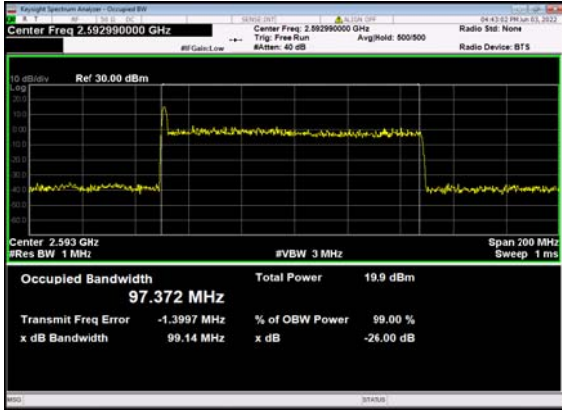

n41(100M)_DFT-s-OFDM_256
QAM_Outer_Full_Mid_CH

n41(100M)_CP-OFDM_QPSK_
Outer_Full_Mid_CH

n41(100M)_DFT-s-OFDM_PI_2-BPSK_
Outer_Full_High_CH

n41(100M)_DFT-s-OFDM_QPSK_
Outer_Full_High_CH

n41(100M)_DFT-s-OFDM_16
QAM_Outer_Full_High_CH