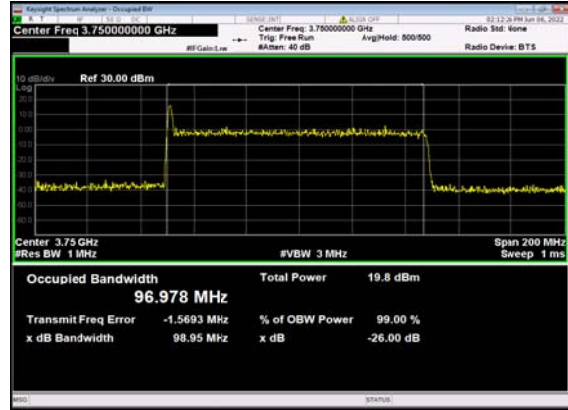

n77(100M)_DFT-s-OFDM_QPSK_
Outer_Full_Low_CH

n77(100M)_DFT-s-OFDM_16
QAM_Outer_Full_Low_CH

n77(100M)_DFT-s-OFDM_64
QAM_Outer_Full_Low_CH

n77(100M)_DFT-s-OFDM_256
QAM_Outer_Full_Low_CH

n77(100M)_CP-OFDM_QPSK_
Outer_Full_Low_CH