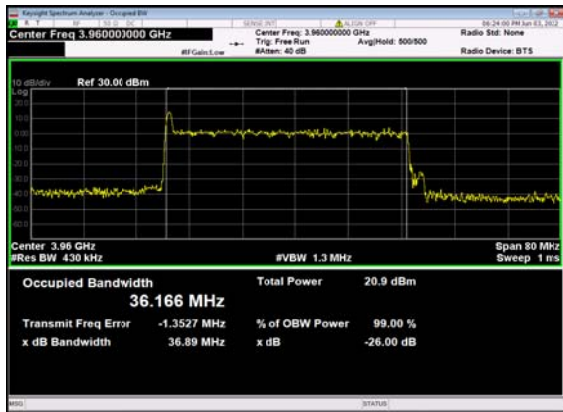

n77(40M)_DFT-s-OFDM_16
QAM_Outer_Full_High_CH