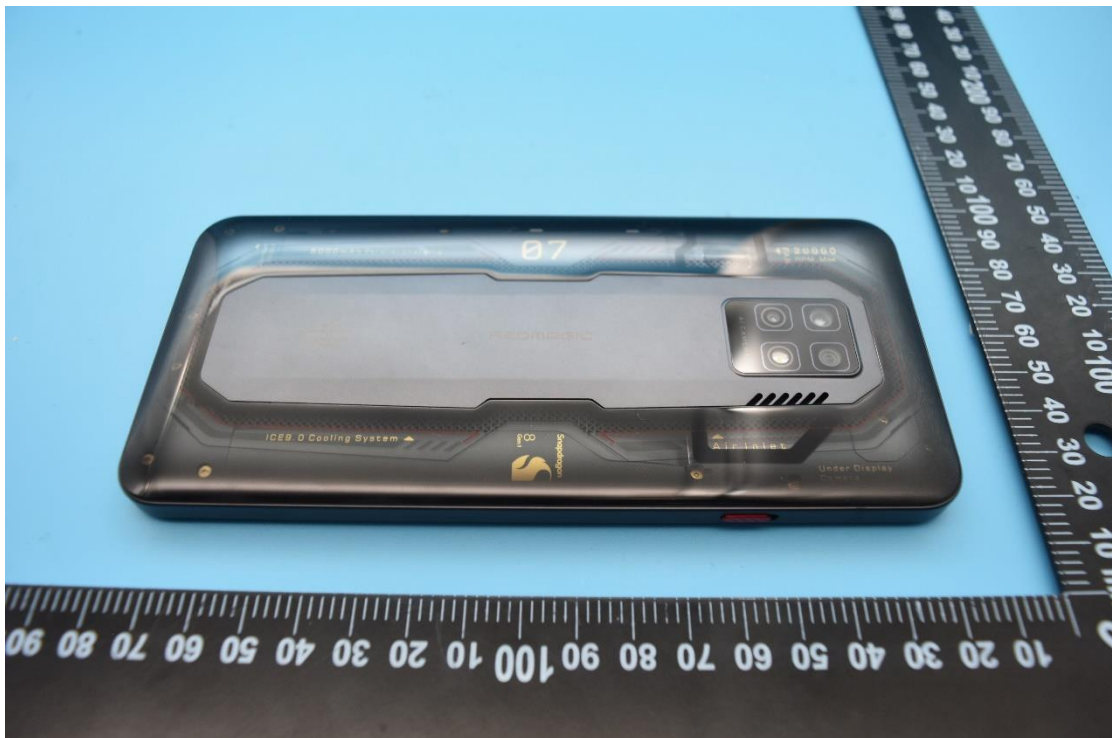

FCC ID: FCC ID: 2AHJO-NX709J

External Photos

1. EUT front view

(Opaque back cover)

(Transparent cover)

2. EUT rear view

(Opaque back cover)

(Transparent cover)

3. EUT left side view

(Opaque back cover)

(Transparent cover)

4. EUT right side view

(Opaque back cover)

(Transparent cover)

5. EUT top view

(Opaque back cover)

(Transparent cover)

6. EUT bottom view

(Opaque back cover)

(Transparent cover)

7. Accessories