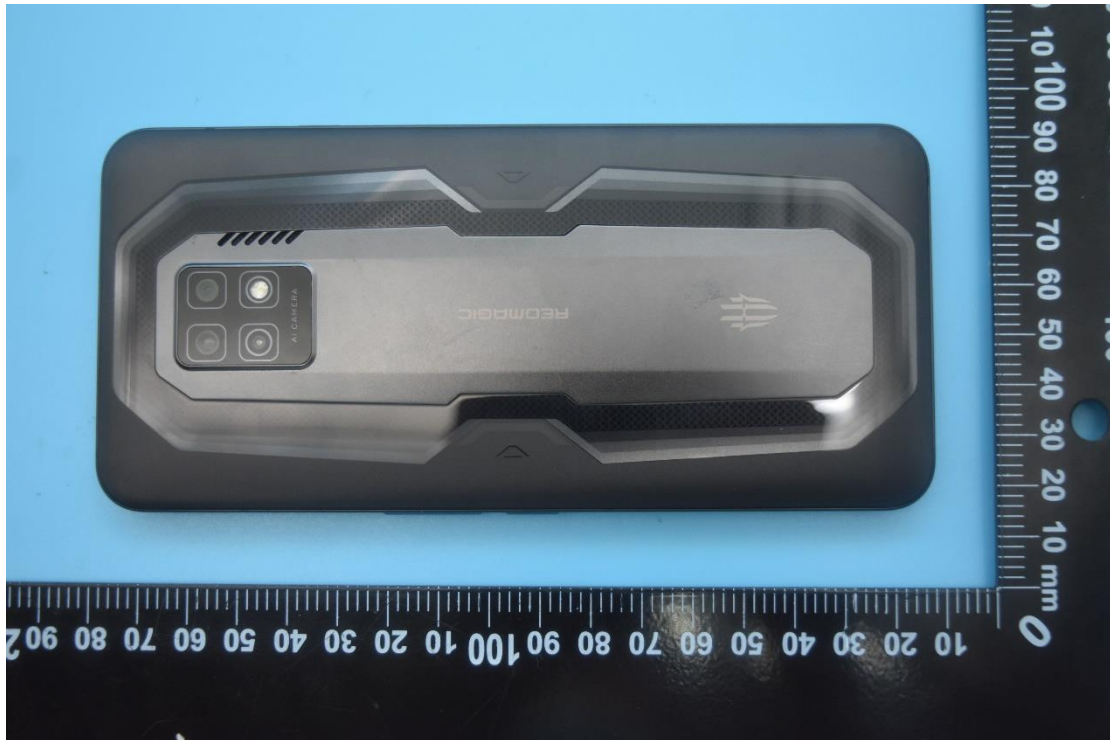

FCC ID: FCC ID: 2AHJO-NX709J

External Photos

1. EUT front view

(Opaque back cover)

(Transparent cover)

2. EUT rear view

(Opaque back cover)

(Transparent cover)

3. EUT left side view

(Opaque back cover)

(Transparent cover)

4. EUT right side view

(Opaque back cover)

(Transparent cover)

5. EUT top view

(Opaque back cover)

(Transparent cover)

6. EUT bottom view

(Opaque back cover)

(Transparent cover)

7. Accessories