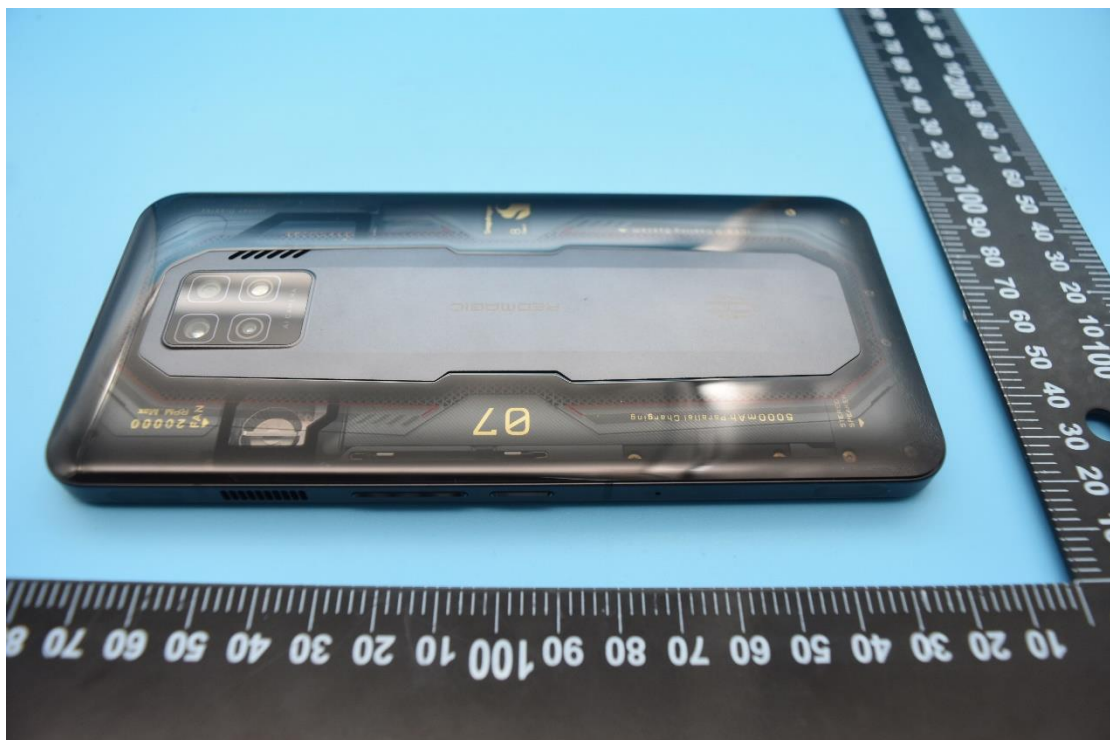

FCC ID: FCC ID: 2AHJO-NX709J

External Photos

1. EUT front view

(Opaque back cover)

(Transparent cover)

2. EUT rear view

(Opaque back cover)

(Transparent cover)

3. EUT left side view

(Opaque back cover)

(Transparent cover)

4. EUT right side view

(Opaque back cover)

(Transparent cover)

5. EUT top view

(Opaque back cover)

(Transparent cover)

6. EUT bottom view

(Opaque back cover)

(Transparent cover)

7. Accessories