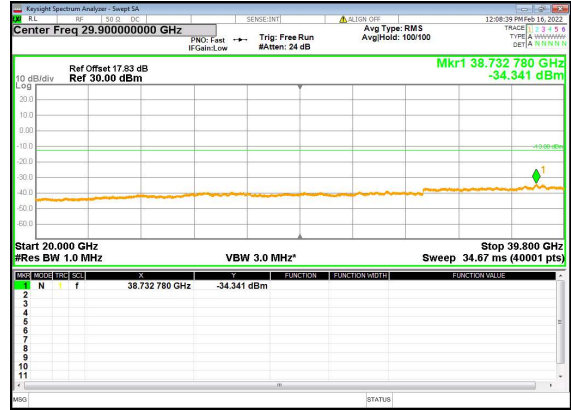

n77(40M)_DFT-s-OFDM_QPSK_Edge_1RB_
Left_Low_CH

n77(40M)_DFT-s-OFDM_BPSK_Edge_1RB_
Left_Mid_CH

n77(40M)_DFT-s-OFDM_BPSK_Edge_1RB_
Left_Mid_CH

n77(40M)_DFT-s-OFDM_QPSK_Edge_1RB_
Left_Mid_CH

n77(40M)_DFT-s-OFDM_QPSK_Edge_1RB_
Left_Mid_CH