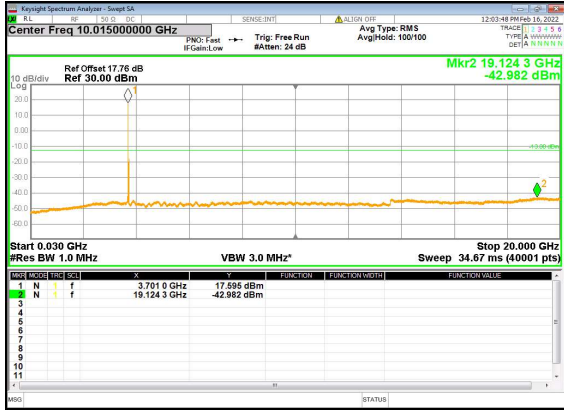

n77(30M)_DFT-s-OFDM_QPSK_Edge_1RB_
Left_High_CH

n77(30M)_DFT-s-OFDM_QPSK_Edge_1RB_
Left_High_CH

n77(40M)_DFT-s-OFDM_BPSK_Edge_1RB_
Left_Low_CH

n77(40M)_DFT-s-OFDM_BPSK_Edge_1RB_
Left_Low_CH

n77(40M)_DFT-s-OFDM_QPSK_Edge_1RB_
Left_Low_CH