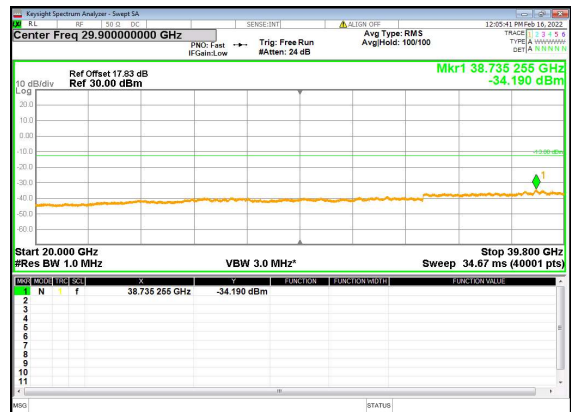

n77(40M)_DFT-s-OFDM_BPSK_Edge_1RB_
Left_Mid_CH

n77(40M)_DFT-s-OFDM_QPSK_Edge_1RB_
Left_Low_CH