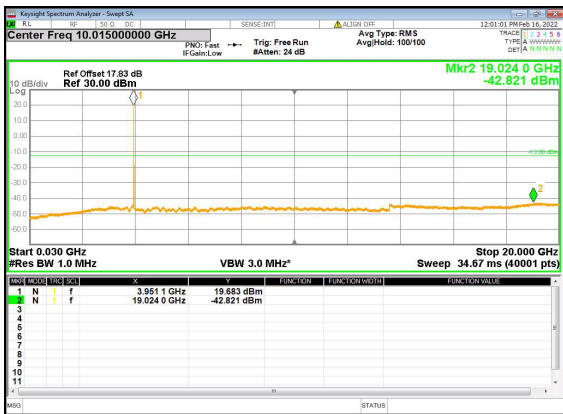

n77(30M)_DFT-s-OFDM_BPSK_Edge_1RB_
Left_Mid_CH

n77(30M)_DFT-s-OFDM_QPSK_Edge_1RB_
Left_Mid_CH

n77(30M)_DFT-s-OFDM_QPSK_Edge_1RB_
Left_Mid_CH

n77(30M)_DFT-s-OFDM_BPSK_Edge_1RB_
Left_High_CH

n77(30M)_DFT-s-OFDM_BPSK_Edge_1RB_
Left_High_CH

n77(30M)_DFT-s-OFDM_QPSK_Edge_1RB_
Left_High_CH

n77(30M)_DFT-s-OFDM_QPSK_Edge_1RB_
Left_High_CH

n77(40M)_DFT-s-OFDM_BPSK_Edge_1RB_
Left_Low_CH

n77(40M)_DFT-s-OFDM_BPSK_Edge_1RB_
Left_Low_CH

n77(40M)_DFT-s-OFDM_QPSK_Edge_1RB_
Left_Low_CH