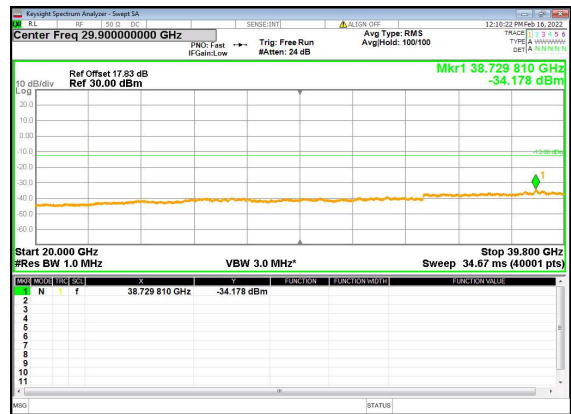

n77(40M)_DFT-s-OFDM_QPSK_Edge_1RB_
Left_High_CH

n77(40M)_DFT-s-OFDM_BPSK_Edge_1RB_
Left_High_CH