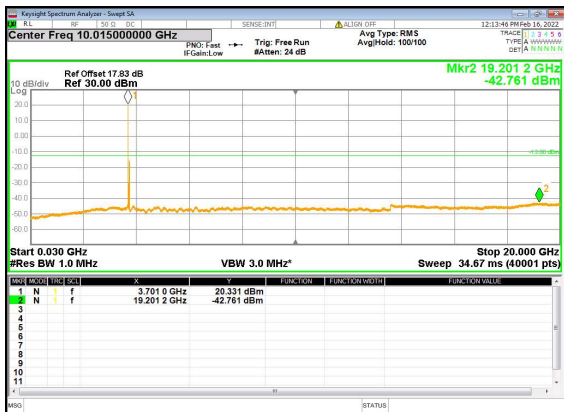

n77(60M)_DFT-s-OFDM_BPSK_Edge_1RB_
Left_Mid_CH

n77(60M)_DFT-s-OFDM_QPSK_Edge_1RB_
Left_Low_CH