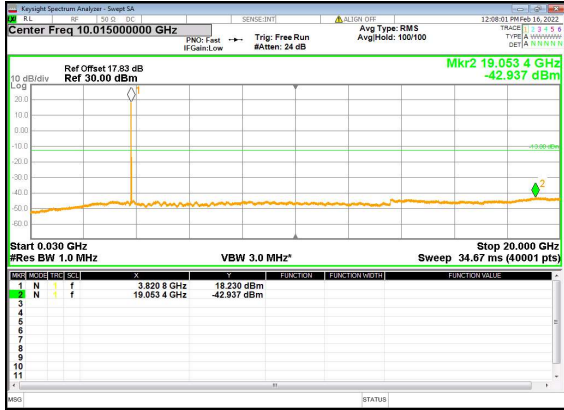

n77(40M)_DFT-s-OFDM_QPSK_Edge_1RB_
Left_Low_CH

n77(40M)_DFT-s-OFDM_BPSK_Edge_1RB_
Left_Mid_CH

n77(40M)_DFT-s-OFDM_BPSK_Edge_1RB_
Left_Mid_CH

n77(40M)_DFT-s-OFDM_QPSK_Edge_1RB_
Left_Mid_CH

n77(40M)_DFT-s-OFDM_QPSK_Edge_1RB_
Left_Mid_CH