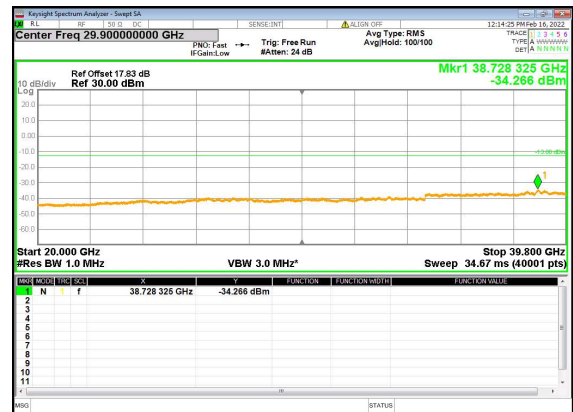

n77(60M)_DFT-s-OFDM_BPSK_Edge_1RB_
Left_Mid_CH

n77(60M)_DFT-s-OFDM_QPSK_Edge_1RB_
Left_Low_CH