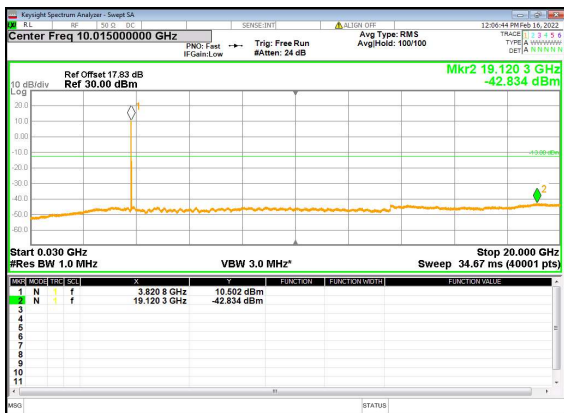

n77(40M)_DFT-s-OFDM_BPSK_Edge_1RB_
Left_Mid_CH