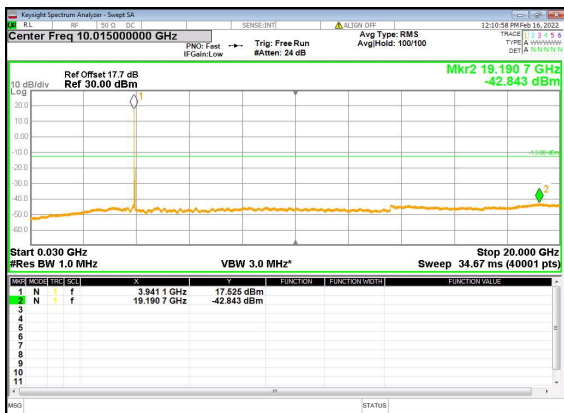

n77(40M)_DFT-s-OFDM_QPSK_Edge_1RB_
Left_High_CH