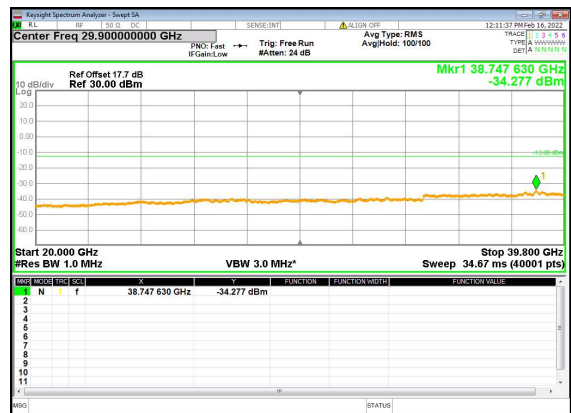

n77(40M)_DFT-s-OFDM_BPSK_Edge_1RB_
Left_High_CH

n77(40M)_DFT-s-OFDM_BPSK_Edge_1RB_
Left_High_CH

n77(40M)_DFT-s-OFDM_QPSK_Edge_1RB_
Left_High_CH

n77(40M)_DFT-s-OFDM_QPSK_Edge_1RB_
Left_High_CH

n77(60M)_DFT-s-OFDM_BPSK_Edge_1RB_
Left_Low_CH