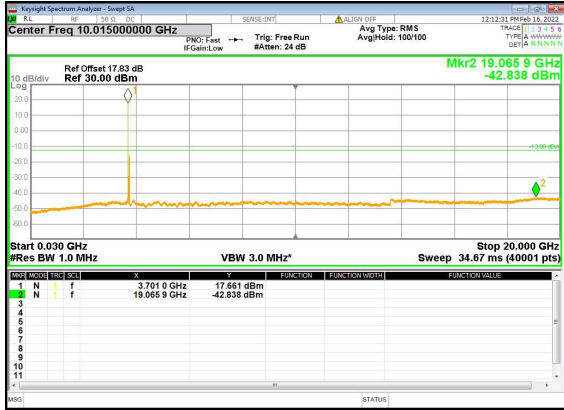

n77(40M)_DFT-s-OFDM_BPSK_Edge_1RB_
Left_High_CH

n77(40M)_DFT-s-OFDM_BPSK_Edge_1RB_
Left_High_CH

n77(40M)_DFT-s-OFDM_QPSK_Edge_1RB_
Left_High_CH

n77(40M)_DFT-s-OFDM_QPSK_Edge_1RB_
Left_High_CH

n77(60M)_DFT-s-OFDM_BPSK_Edge_1RB_
Left_Low_CH