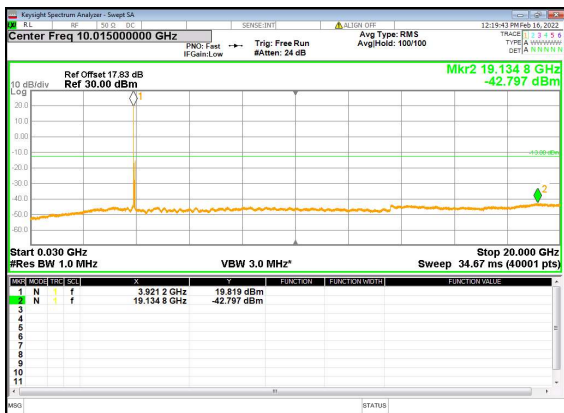

n77(60M)_DFT-s-OFDM_QPSK_Edge_1RB_
Left_Mid_CH

n77(60M)_DFT-s-OFDM_QPSK_Edge_1RB_
Left_Mid_CH

n77(60M)_DFT-s-OFDM_BPSK_Edge_1RB_
Left_High_CH

n77(60M)_DFT-s-OFDM_BPSK_Edge_1RB_
Left_High_CH

n77(60M)_DFT-s-OFDM_QPSK_Edge_1RB_
Left_High_CH