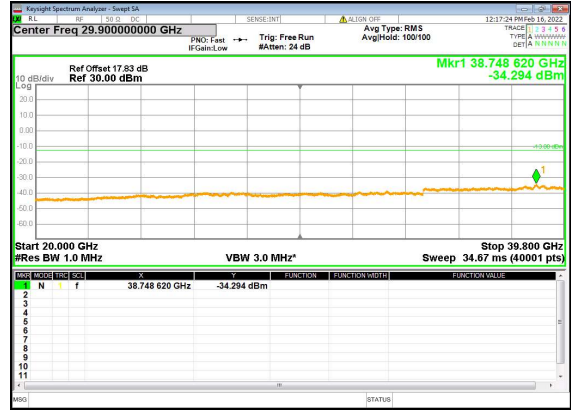

n77(60M)_DFT-s-OFDM_BPSK_Edge_1RB_
Left_High_CH

n77(60M)_DFT-s-OFDM_QPSK_Edge_1RB_
Left_Mid_CH