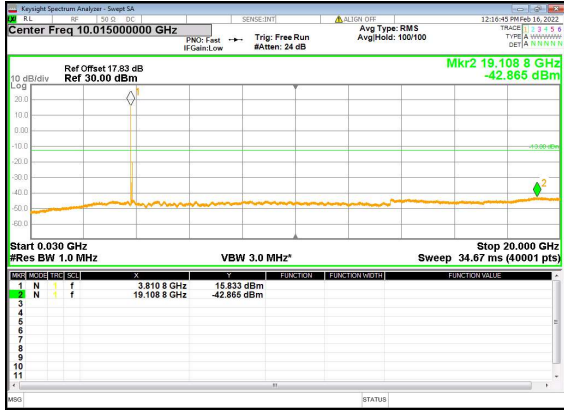

n77(60M)_DFT-s-OFDM_BPSK_Edge_1RB_
Left_High_CH

n77(60M)_DFT-s-OFDM_QPSK_Edge_1RB_
Left_Mid_CH