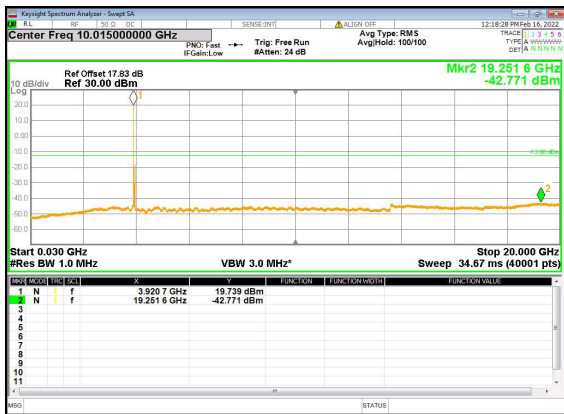

n77(60M)_DFT-s-OFDM_QPSK_Edge_1RB_
Left_High_CH

n77(60M)_DFT-s-OFDM_BPSK_Edge_1RB_
Left_High_CH