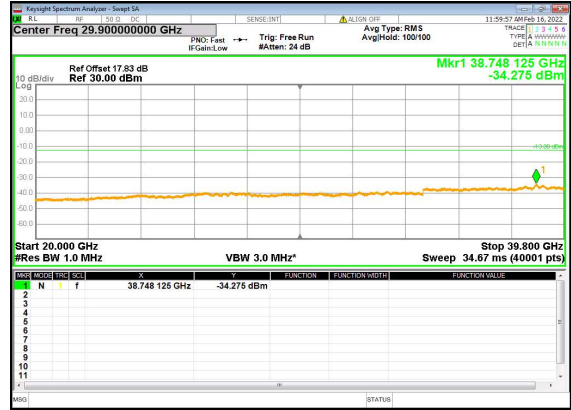

n77(30M)_DFT-s-OFDM_BPSK_Edge_1RB_
Left_Mid_CH

n77(30M)_DFT-s-OFDM_QPSK_Edge_1RB_
Left_Mid_CH

n77(30M)_DFT-s-OFDM_QPSK_Edge_1RB_
Left_Mid_CH

n77(30M)_DFT-s-OFDM_BPSK_Edge_1RB_
Left_High_CH

n77(30M)_DFT-s-OFDM_BPSK_Edge_1RB_
Left_High_CH