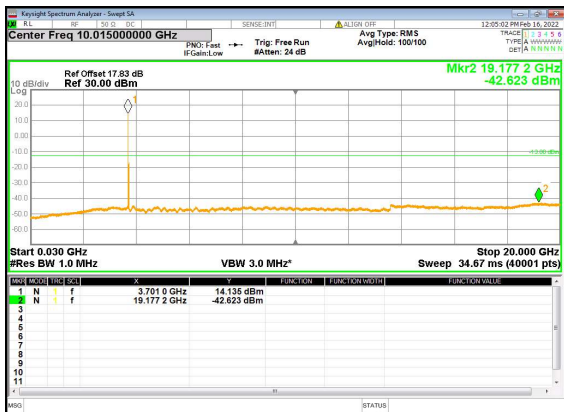

n77(30M)_DFT-s-OFDM_QPSK_Edge_1RB_
Left_High_CH

n77(30M)_DFT-s-OFDM_QPSK_Edge_1RB_
Left_High_CH

n77(40M)_DFT-s-OFDM_BPSK_Edge_1RB_
Left_Low_CH

n77(40M)_DFT-s-OFDM_BPSK_Edge_1RB_
Left_Low_CH

n77(40M)_DFT-s-OFDM_QPSK_Edge_1RB_
Left_Low_CH