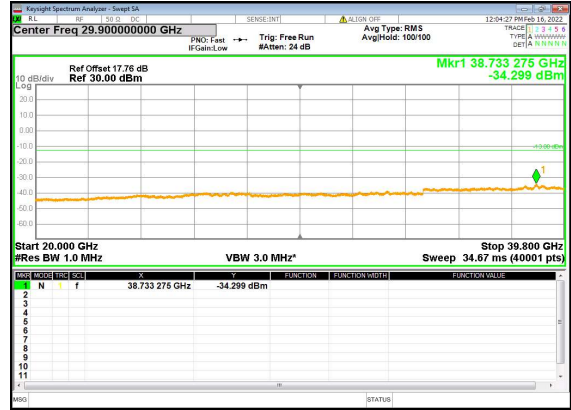

n77(30M)_DFT-s-OFDM_QPSK_Edge_1RB_
Left_High_CH

n77(30M)_DFT-s-OFDM_QPSK_Edge_1RB_
Left_High_CH

n77(40M)_DFT-s-OFDM_BPSK_Edge_1RB_
Left_Low_CH

n77(40M)_DFT-s-OFDM_BPSK_Edge_1RB_
Left_Low_CH

n77(40M)_DFT-s-OFDM_QPSK_Edge_1RB_
Left_Low_CH