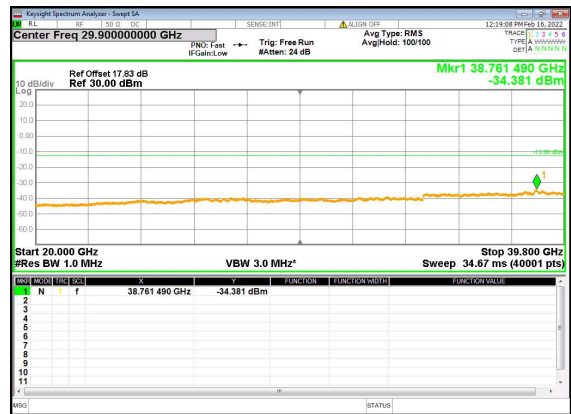

n77(60M)_DFT-s-OFDM_QPSK_Edge_1RB_
Left_Mid_CH

n77(60M)_DFT-s-OFDM_QPSK_Edge_1RB_
Left_Mid_CH

n77(60M)_DFT-s-OFDM_BPSK_Edge_1RB_
Left_High_CH

n77(60M)_DFT-s-OFDM_BPSK_Edge_1RB_
Left_High_CH

n77(60M)_DFT-s-OFDM_QPSK_Edge_1RB_
Left_High_CH