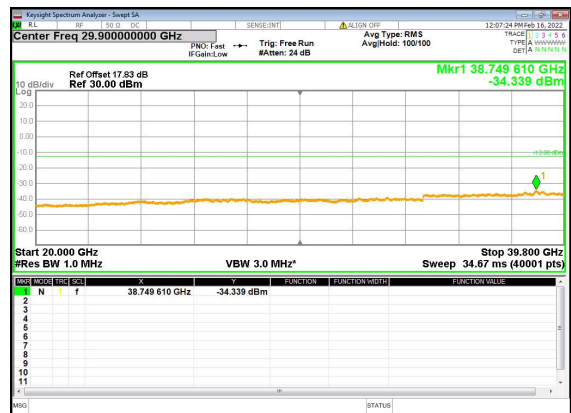

n77(40M)_DFT-s-OFDM_QPSK_Edge_1RB_
Left_Mid_CH

n77(40M)_DFT-s-OFDM_BPSK_Edge_1RB_
Left_Mid_CH