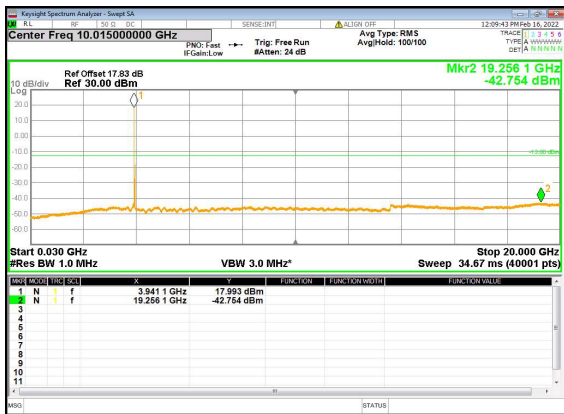

n77(40M)_DFT-s-OFDM_QPSK_Edge_1RB_
Left_High_CH

n77(40M)_DFT-s-OFDM_BPSK_Edge_1RB_
Left_High_CH