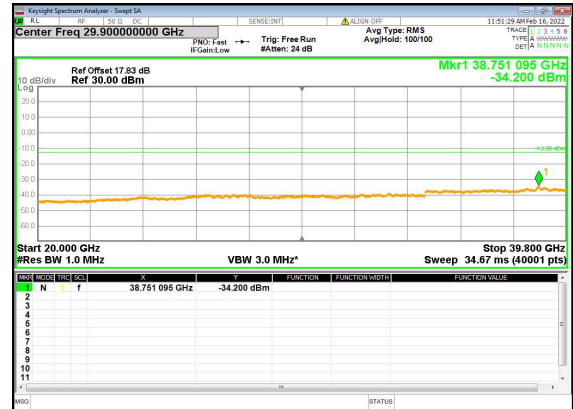

n77(20M)_DFT-s-OFDM_BPSK_Edge_1RB_
Left_High_CH

n77(20M)_DFT-s-OFDM_QPSK_Edge_1RB_
Left_Mid_CH