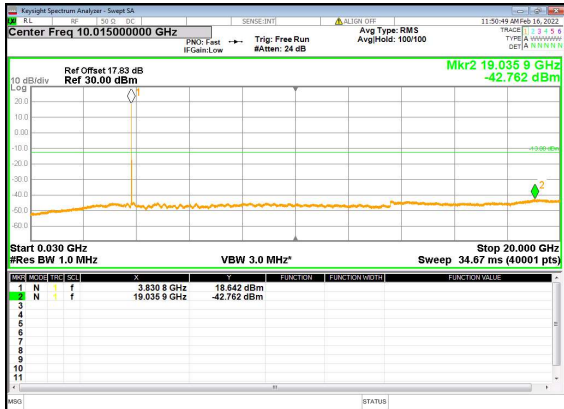

n77(20M)_DFT-s-OFDM_BPSK_Edge_1RB_
Left_High_CH

n77(20M)_DFT-s-OFDM_QPSK_Edge_1RB_
Left_Mid_CH