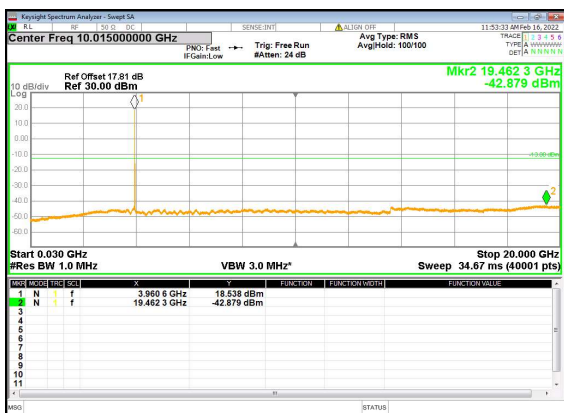

n77(20M)_DFT-s-OFDM_QPSK_Edge_1RB_
Left_Mid_CH

n77(20M)_DFT-s-OFDM_QPSK_Edge_1RB_
Left_Mid_CH

n77(20M)_DFT-s-OFDM_BPSK_Edge_1RB_
Left_High_CH

n77(20M)_DFT-s-OFDM_BPSK_Edge_1RB_
Left_High_CH

n77(20M)_DFT-s-OFDM_QPSK_Edge_1RB_
Left_High_CH