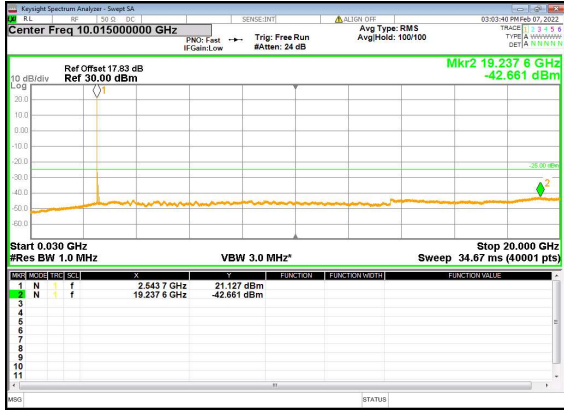

n41(100M)_DFT-s-OFDM_QPSK_Edge_1RB_
Left_Low_CH

n41(100M)_DFT-s-OFDM_BPSK_Edge_1RB_
Left_Mid_CH

n41(100M)_DFT-s-OFDM_BPSK_Edge_1RB_
Left_Mid_CH

n41(100M)_DFT-s-OFDM_QPSK_Edge_1RB_
Left_Mid_CH

n41(100M)_DFT-s-OFDM_QPSK_Edge_1RB_
Left_Mid_CH