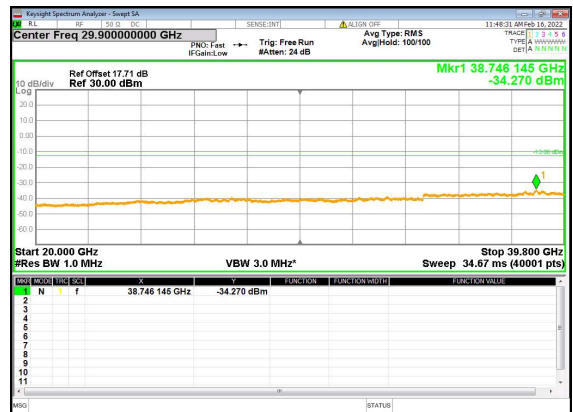

n77(20M)_DFT-s-OFDM_BPSK_Edge_1RB_
Left_Mid_CH

n77(20M)_DFT-s-OFDM_QPSK_Edge_1RB_
Left_Low_CH