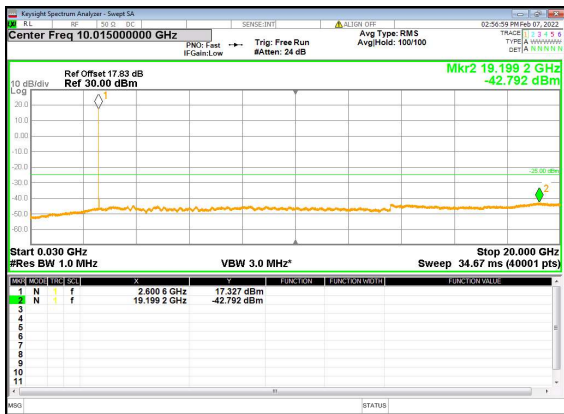

n41(90M)_DFT-s-OFDM_BPSK_Edge_1RB_
Left_Mid_CH

n41(90M)_DFT-s-OFDM_QPSK_Edge_1RB_
Left_Mid_CH

n41(90M)_DFT-s-OFDM_QPSK_Edge_1RB_
Left_Mid_CH

n41(90M)_DFT-s-OFDM_BPSK_Edge_1RB_
Left_High_CH

n41(90M)_DFT-s-OFDM_BPSK_Edge_1RB_
Left_High_CH

n41(90M)_DFT-s-OFDM_QPSK_Edge_1RB_
Left_High_CH

n41(90M)_DFT-s-OFDM_QPSK_Edge_1RB_
Left_High_CH

n41(100M)_DFT-s-OFDM_BPSK_Edge_1RB_
Left_Low_CH

n41(100M)_DFT-s-OFDM_BPSK_Edge_1RB_
Left_Low_CH

n41(100M)_DFT-s-OFDM_QPSK_Edge_1RB_
Left_Low_CH