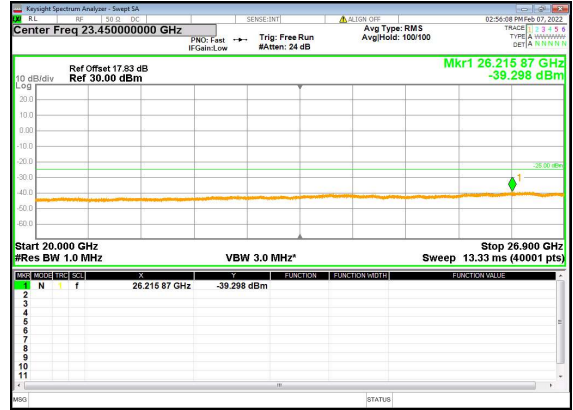

n41(90M)_DFT-s-OFDM_BPSK_Edge_1RB_
Left_Mid_CH

n41(90M)_DFT-s-OFDM_QPSK_Edge_1RB_
Left_Mid_CH

n41(90M)_DFT-s-OFDM_QPSK_Edge_1RB_
Left_Mid_CH

n41(90M)_DFT-s-OFDM_BPSK_Edge_1RB_
Left_High_CH

n41(90M)_DFT-s-OFDM_BPSK_Edge_1RB_
Left_High_CH