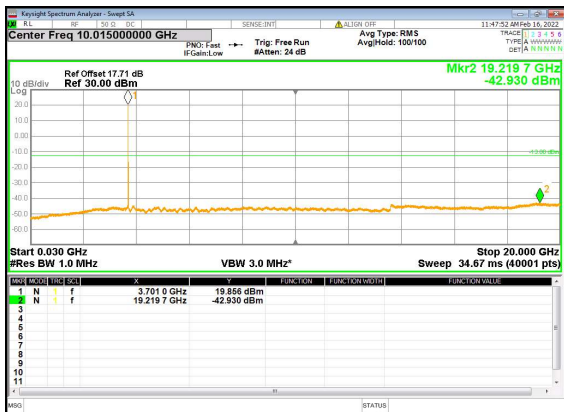

n77(20M)_DFT-s-OFDM_BPSK_Edge_1RB_
Left_Mid_CH

n77(20M)_DFT-s-OFDM_QPSK_Edge_1RB_
Left_Low_CH