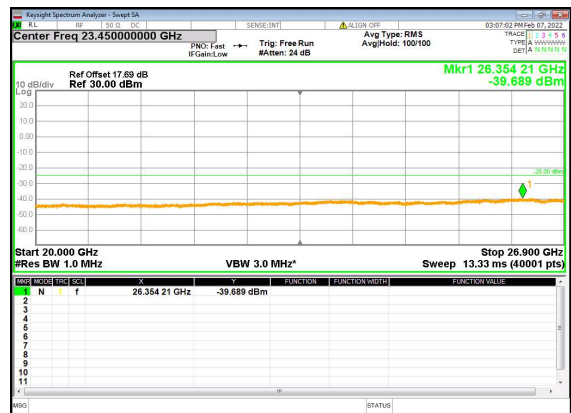

n41(100M)_DFT-s-OFDM_BPSK_Edge_1RB_
Left_High_CH

n41(100M)_DFT-s-OFDM_BPSK_Edge_1RB_
Left_High_CH

n41(100M)_DFT-s-OFDM_QPSK_Edge_1RB_
Left_High_CH

n41(100M)_DFT-s-OFDM_QPSK_Edge_1RB_
Left_High_CH

n77(20M)_DFT-s-OFDM_BPSK_Edge_1RB_
Left_Low_CH