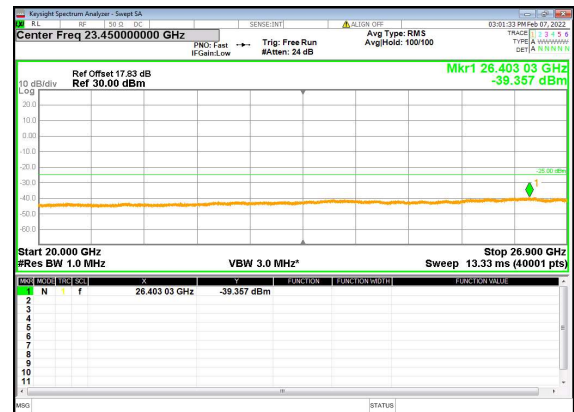

n41(100M)_DFT-s-OFDM_BPSK_Edge_1RB_
Left_Mid_CH

n41(100M)_DFT-s-OFDM_QPSK_Edge_1RB_
Left_Low_CH