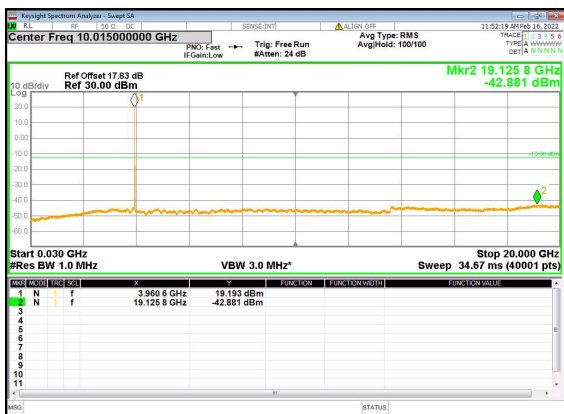

n77(20M)_DFT-s-OFDM_QPSK_Edge_1RB_
Left_High_CH

n77(20M)_DFT-s-OFDM_BPSK_Edge_1RB_
Left_High_CH