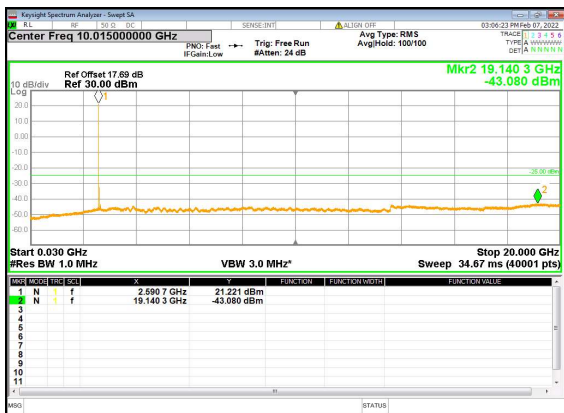

n41(100M)_DFT-s-OFDM_QPSK_Edge_1RB_
Left_High_CH