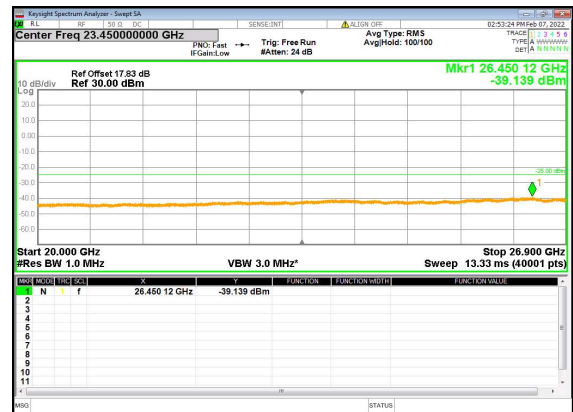

n41(90M)_DFT-s-OFDM_BPSK_Edge_1RB_
Left_Low_CH

n41(90M)_DFT-s-OFDM_BPSK_Edge_1RB_
Left_Low_CH

n41(90M)_DFT-s-OFDM_QPSK_Edge_1RB_
Left_Low_CH

n41(90M)_DFT-s-OFDM_QPSK_Edge_1RB_
Left_Low_CH

n41(90M)_DFT-s-OFDM_BPSK_Edge_1RB_
Left_Mid_CH

n41(90M)_DFT-s-OFDM_BPSK_Edge_1RB_
Left_Mid_CH

n41(90M)_DFT-s-OFDM_QPSK_Edge_1RB_
Left_Mid_CH

n41(90M)_DFT-s-OFDM_QPSK_Edge_1RB_
Left_Mid_CH

n41(90M)_DFT-s-OFDM_BPSK_Edge_1RB_
Left_High_CH

n41(90M)_DFT-s-OFDM_BPSK_Edge_1RB_
Left_High_CH