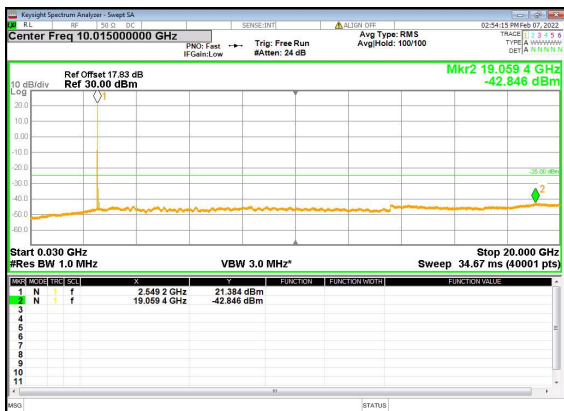

n41(90M)_DFT-s-OFDM_BPSK_Edge_1RB_
Left_Low_CH

n41(90M)_DFT-s-OFDM_BPSK_Edge_1RB_
Left_Low_CH

n41(90M)_DFT-s-OFDM_QPSK_Edge_1RB_
Left_Low_CH

n41(90M)_DFT-s-OFDM_QPSK_Edge_1RB_
Left_Low_CH

n41(90M)_DFT-s-OFDM_BPSK_Edge_1RB_
Left_Mid_CH