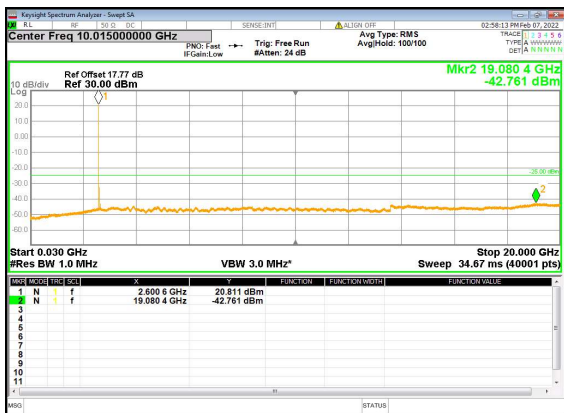

n41(90M)_DFT-s-OFDM_QPSK_Edge_1RB_
Left_High_CH