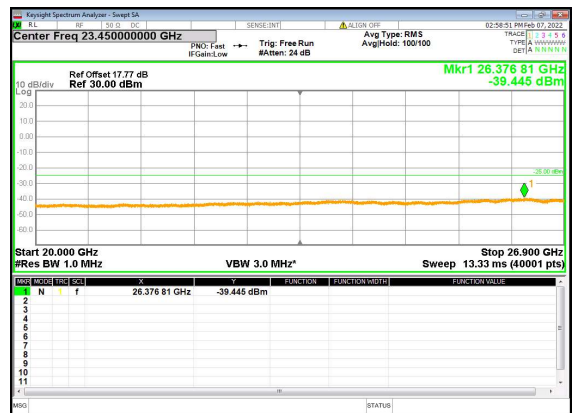

n41(90M)_DFT-s-OFDM_BPSK_Edge_1RB_
Left_Mid_CH

n41(90M)_DFT-s-OFDM_QPSK_Edge_1RB_
Left_Mid_CH

n41(90M)_DFT-s-OFDM_QPSK_Edge_1RB_
Left_Mid_CH

n41(90M)_DFT-s-OFDM_BPSK_Edge_1RB_
Left_High_CH

n41(90M)_DFT-s-OFDM_BPSK_Edge_1RB_
Left_High_CH

n41(90M)_DFT-s-OFDM_QPSK_Edge_1RB_
Left_High_CH

n41(90M)_DFT-s-OFDM_QPSK_Edge_1RB_
Left_High_CH

n41(100M)_DFT-s-OFDM_BPSK_Edge_1RB_
Left_Low_CH

n41(100M)_DFT-s-OFDM_BPSK_Edge_1RB_
Left_Low_CH

n41(100M)_DFT-s-OFDM_QPSK_Edge_1RB_
Left_Low_CH