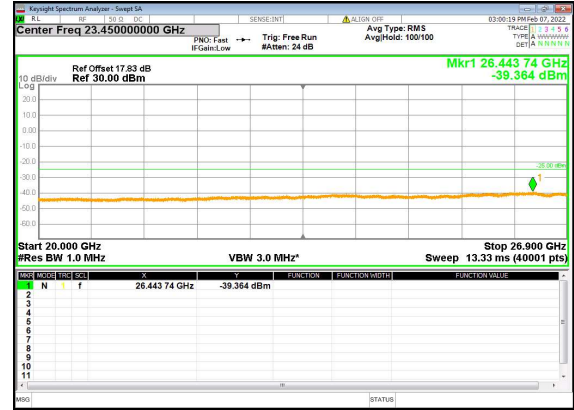

n41(90M)_DFT-s-OFDM_QPSK_Edge_1RB_
Left_High_CH

n41(90M)_DFT-s-OFDM_QPSK_Edge_1RB_
Left_High_CH

n41(100M)_DFT-s-OFDM_BPSK_Edge_1RB_
Left_Low_CH

n41(100M)_DFT-s-OFDM_BPSK_Edge_1RB_
Left_Low_CH

n41(100M)_DFT-s-OFDM_QPSK_Edge_1RB_
Left_Low_CH