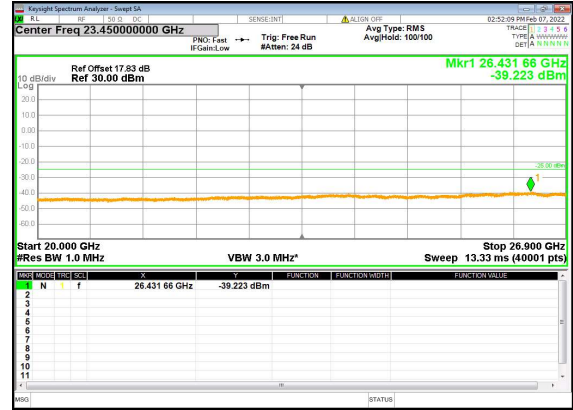

n41(90M)_DFT-s-OFDM_BPSK_Edge_1RB_
Left_Low_CH

n41(90M)_DFT-s-OFDM_BPSK_Edge_1RB_
Left_Low_CH

n41(90M)_DFT-s-OFDM_QPSK_Edge_1RB_
Left_Low_CH

n41(90M)_DFT-s-OFDM_QPSK_Edge_1RB_
Left_Low_CH

n41(90M)_DFT-s-OFDM_BPSK_Edge_1RB_
Left_Mid_CH