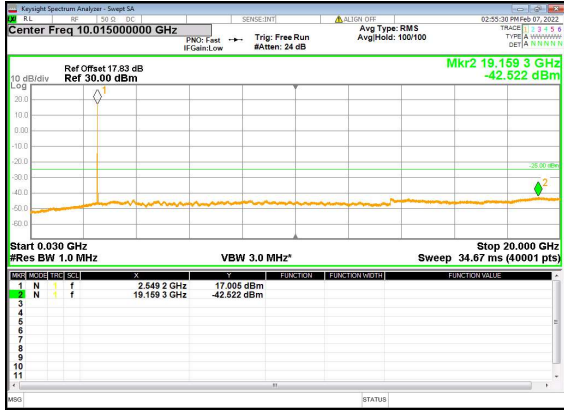

n41(90M)_DFT-s-OFDM_BPSK_Edge_1RB_
Left_Low_CH

n41(90M)_DFT-s-OFDM_BPSK_Edge_1RB_
Left_Low_CH

n41(90M)_DFT-s-OFDM_QPSK_Edge_1RB_
Left_Low_CH

n41(90M)_DFT-s-OFDM_QPSK_Edge_1RB_
Left_Low_CH

n41(90M)_DFT-s-OFDM_BPSK_Edge_1RB_
Left_Mid_CH

n41(90M)_DFT-s-OFDM_BPSK_Edge_1RB_
Left_Mid_CH

n41(90M)_DFT-s-OFDM_QPSK_Edge_1RB_
Left_Mid_CH

n41(90M)_DFT-s-OFDM_QPSK_Edge_1RB_
Left_Mid_CH

n41(90M)_DFT-s-OFDM_BPSK_Edge_1RB_
Left_High_CH

n41(90M)_DFT-s-OFDM_BPSK_Edge_1RB_
Left_High_CH