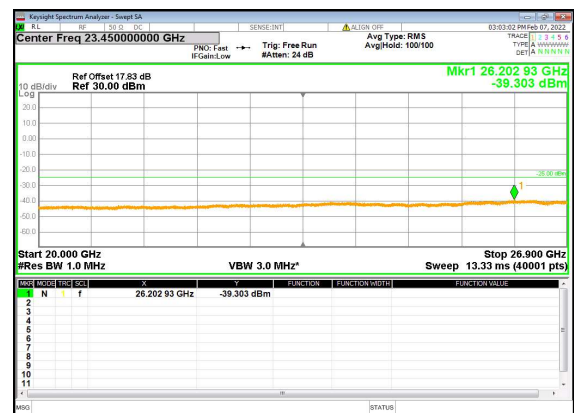

n41(100M)_DFT-s-OFDM_QPSK_Edge_1RB_
Left_Mid_CH

n41(100M)_DFT-s-OFDM_BPSK_Edge_1RB_
Left_Mid_CH