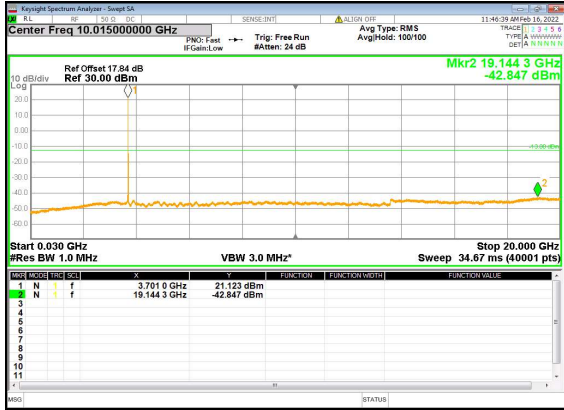

n41(100M)_DFT-s-OFDM_BPSK_Edge_1RB_
Left_High_CH

n41(100M)_DFT-s-OFDM_BPSK_Edge_1RB_
Left_High_CH

n41(100M)_DFT-s-OFDM_QPSK_Edge_1RB_
Left_High_CH

n41(100M)_DFT-s-OFDM_QPSK_Edge_1RB_
Left_High_CH

n77(20M)_DFT-s-OFDM_BPSK_Edge_1RB_
Left_Low_CH