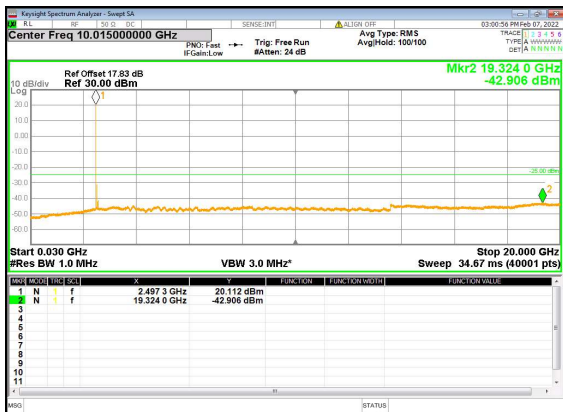

n41(90M)_DFT-s-OFDM_QPSK_Edge_1RB_
Left_High_CH

n41(90M)_DFT-s-OFDM_QPSK_Edge_1RB_
Left_High_CH

n41(100M)_DFT-s-OFDM_BPSK_Edge_1RB_
Left_Low_CH

n41(100M)_DFT-s-OFDM_BPSK_Edge_1RB_
Left_Low_CH

n41(100M)_DFT-s-OFDM_QPSK_Edge_1RB_
Left_Low_CH