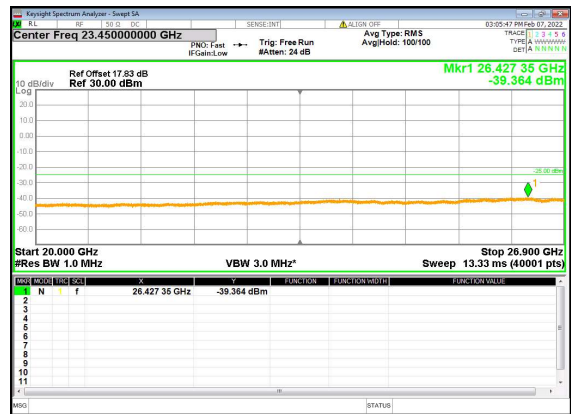

n41(100M)_DFT-s-OFDM_QPSK_Edge_1RB_
Left_High_CH

n41(100M)_DFT-s-OFDM_BPSK_Edge_1RB_
Left_High_CH