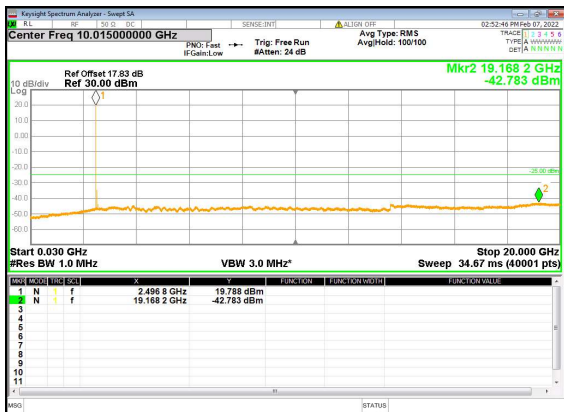

n41(90M)_DFT-s-OFDM_BPSK_Edge_1RB_
Left_Low_CH

n41(90M)_DFT-s-OFDM_BPSK_Edge_1RB_
Left_Low_CH

n41(90M)_DFT-s-OFDM_QPSK_Edge_1RB_
Left_Low_CH

n41(90M)_DFT-s-OFDM_QPSK_Edge_1RB_
Left_Low_CH

n41(90M)_DFT-s-OFDM_BPSK_Edge_1RB_
Left_Mid_CH

n41(90M)_DFT-s-OFDM_BPSK_Edge_1RB_
Left_Mid_CH

n41(90M)_DFT-s-OFDM_QPSK_Edge_1RB_
Left_Mid_CH

n41(90M)_DFT-s-OFDM_QPSK_Edge_1RB_
Left_Mid_CH

n41(90M)_DFT-s-OFDM_BPSK_Edge_1RB_
Left_High_CH

n41(90M)_DFT-s-OFDM_BPSK_Edge_1RB_
Left_High_CH