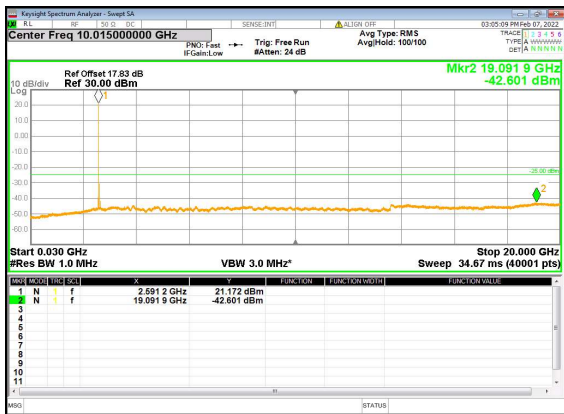

n41(100M)_DFT-s-OFDM_QPSK_Edge_1RB_
Left_High_CH

n41(100M)_DFT-s-OFDM_BPSK_Edge_1RB_
Left_High_CH