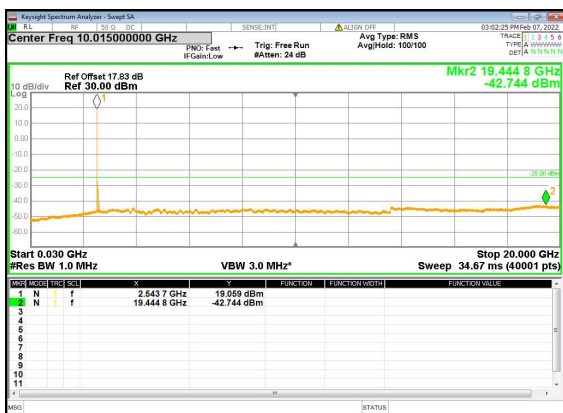

n41(100M)_DFT-s-OFDM_BPSK_Edge_1RB_
Left_Mid_CH