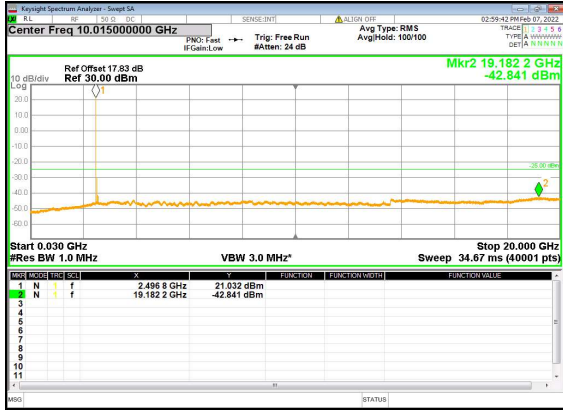

n41(90M)_DFT-s-OFDM_QPSK_Edge_1RB_
Left_High_CH

n41(90M)_DFT-s-OFDM_QPSK_Edge_1RB_
Left_High_CH

n41(100M)_DFT-s-OFDM_BPSK_Edge_1RB_
Left_Low_CH

n41(100M)_DFT-s-OFDM_BPSK_Edge_1RB_
Left_Low_CH

n41(100M)_DFT-s-OFDM_QPSK_Edge_1RB_
Left_Low_CH