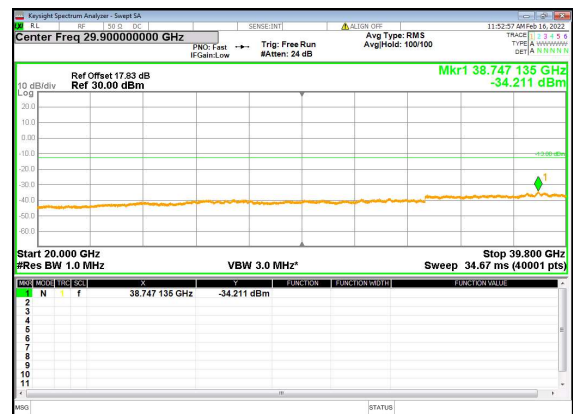

n77(20M)_DFT-s-OFDM_QPSK_Edge_1RB_
Left_Mid_CH

n77(20M)_DFT-s-OFDM_QPSK_Edge_1RB_
Left_Mid_CH

n77(20M)_DFT-s-OFDM_BPSK_Edge_1RB_
Left_High_CH

n77(20M)_DFT-s-OFDM_BPSK_Edge_1RB_
Left_High_CH

n77(20M)_DFT-s-OFDM_QPSK_Edge_1RB_
Left_High_CH