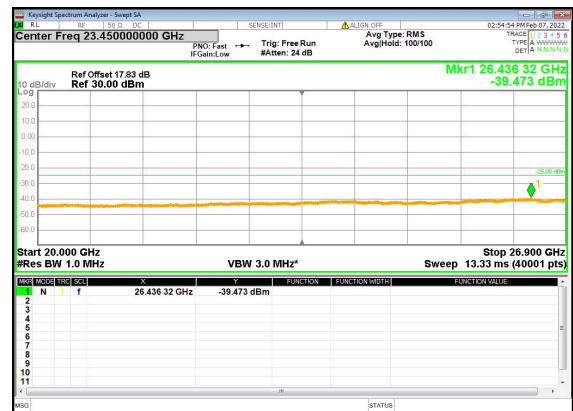

n41(90M)_DFT-s-OFDM_BPSK_Edge_1RB_
Left_Low_CH

n41(90M)_DFT-s-OFDM_BPSK_Edge_1RB_
Left_Low_CH

n41(90M)_DFT-s-OFDM_QPSK_Edge_1RB_
Left_Low_CH

n41(90M)_DFT-s-OFDM_QPSK_Edge_1RB_
Left_Low_CH

n41(90M)_DFT-s-OFDM_BPSK_Edge_1RB_
Left_Mid_CH

n41(90M)_DFT-s-OFDM_BPSK_Edge_1RB_
Left_Mid_CH

n41(90M)_DFT-s-OFDM_QPSK_Edge_1RB_
Left_Mid_CH

n41(90M)_DFT-s-OFDM_QPSK_Edge_1RB_
Left_Mid_CH

n41(90M)_DFT-s-OFDM_BPSK_Edge_1RB_
Left_High_CH

n41(90M)_DFT-s-OFDM_BPSK_Edge_1RB_
Left_High_CH