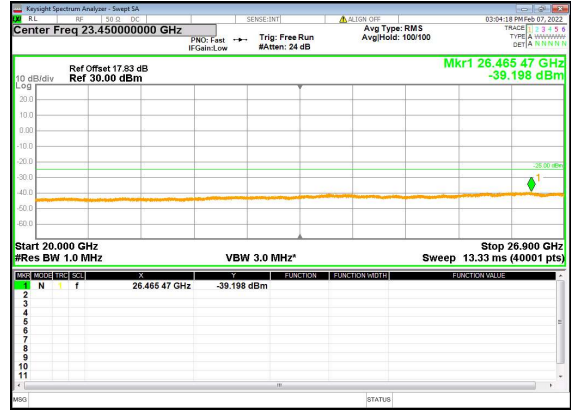

n41(100M)_DFT-s-OFDM_QPSK_Edge_1RB_
Left_Low_CH

n41(100M)_DFT-s-OFDM_BPSK_Edge_1RB_
Left_Mid_CH

n41(100M)_DFT-s-OFDM_BPSK_Edge_1RB_
Left_Mid_CH

n41(100M)_DFT-s-OFDM_QPSK_Edge_1RB_
Left_Mid_CH

n41(100M)_DFT-s-OFDM_QPSK_Edge_1RB_
Left_Mid_CH