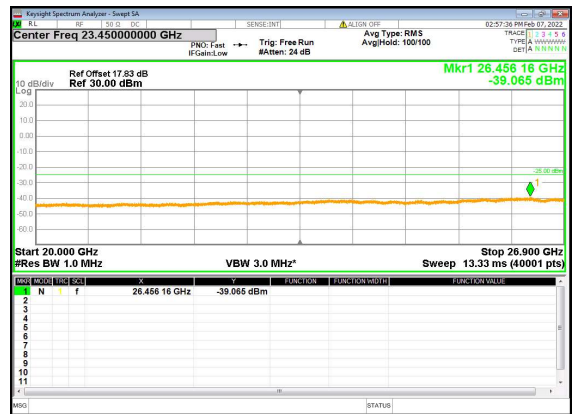

n41(90M)_DFT-s-OFDM_BPSK_Edge_1RB_
Left_Mid_CH

n41(90M)_DFT-s-OFDM_QPSK_Edge_1RB_
Left_Mid_CH

n41(90M)_DFT-s-OFDM_QPSK_Edge_1RB_
Left_Mid_CH

n41(90M)_DFT-s-OFDM_BPSK_Edge_1RB_
Left_High_CH

n41(90M)_DFT-s-OFDM_BPSK_Edge_1RB_
Left_High_CH