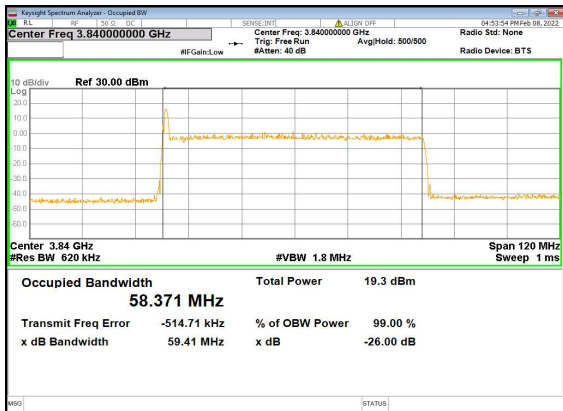

n77(60M)_DFT-s-OFDM_256QAM_Outer_Full_Mid_CH