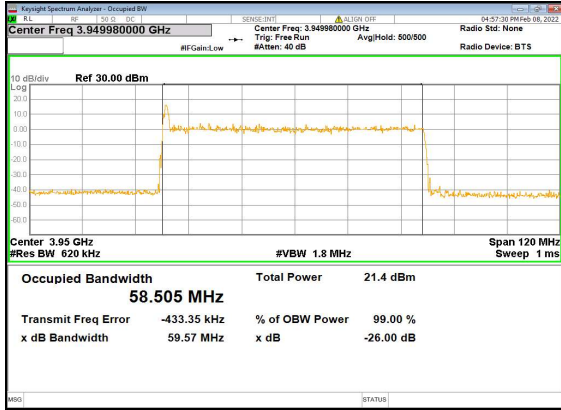

n77(60M)_DFT-s-OFDM_256QAM_Outer_Full_Mid_CH

n77(60M)_CP-OFDM_QPSK_Outer_Full_Mid_CH

n77(60M)_DFT-s-OFDM_PI_2-BPSK_Outer_Full_High_CH

n77(60M)_DFT-s-OFDM_QPSK_Outer_Full_High_CH

n77(60M)_DFT-s-OFDM_16QAM_Outer_Full_High_CH