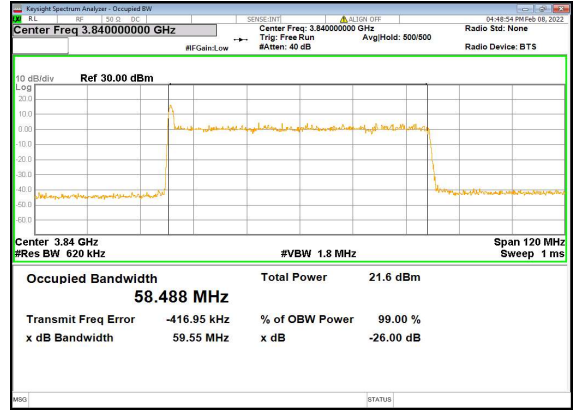

n77(60M)_CP-OFDM_QPSK_Outer_Full_Low_CH

n77(60M)_DFT-s-OFDM_PI_2-BPSK_Outer_Full_Mid_CH

n77(60M)_DFT-s-OFDM_QPSK_Outer_Full_Mid_CH

n77(60M)_DFT-s-OFDM_16QAM_Outer_Full_Mid_CH

n77(60M)_DFT-s-OFDM_64QAM_Outer_Full_Mid_CH