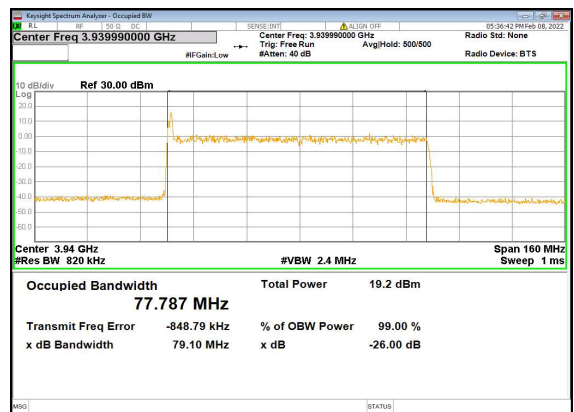

n77(100M)_DFT-s-OFDM_QPSK_Outer_
Full_Low_CH

n77(80M)_CP-OFDM_QPSK_Outer_Full_High_CH