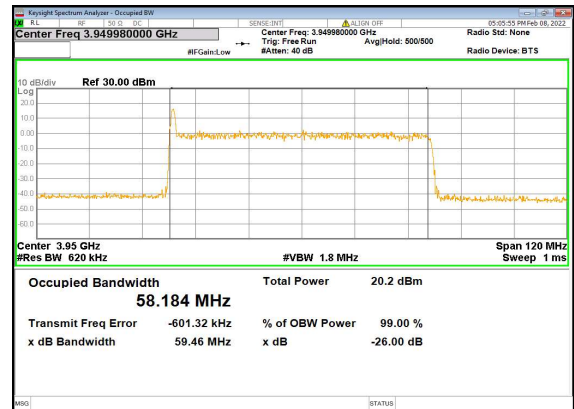

n77(80M)_DFT-s-OFDM_QPSK_Outer_Full_Low_CH

n77(60M)_CP-OFDM_QPSK_Outer_Full_High_CH