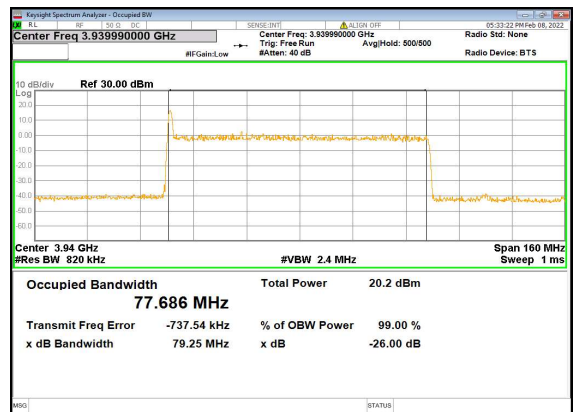

n77(80M)_DFT-s-OFDM_PI_2-BPSK_Outer_Full_High_CH

n77(80M)_DFT-s-OFDM_QPSK_Outer_Full_High_CH

n77(80M)_DFT-s-OFDM_16QAM_Outer_Full_High_CH

n77(80M)_DFT-s-OFDM_64QAM_Outer_Full_High_CH

n77(80M)_DFT-s-OFDM_256QAM_Outer_Full_High_CH