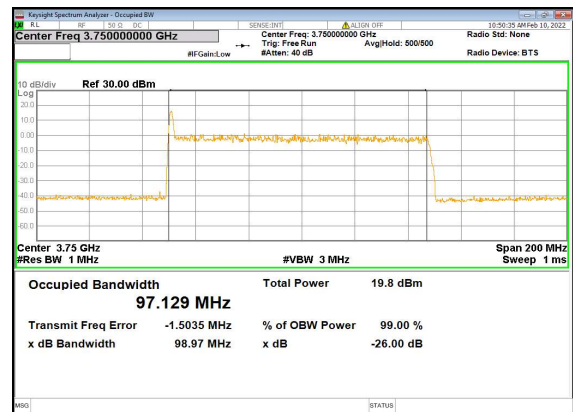

n77(80M)_CP-OFDM_QPSK_Outer_Full_High_CH

n77(100M)_DFT-s-OFDM_PI_2-BPSK_Outer_
Full_Low_CH

n77(100M)_DFT-s-OFDM_QPSK_Outer_
Full_Low_CH

n77(100M)_DFT-s-OFDM_16QAM_Outer_Full_
Low_CH

n77(100M)_DFT-s-OFDM_64QAM_Outer_
Full_Low_CH