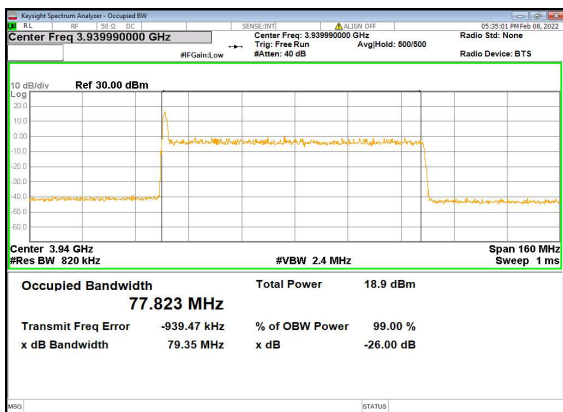

n77(80M)_DFT-s-OFDM_PI_2-BPSK_Outer_Full_High_CH

n77(80M)_DFT-s-OFDM_QPSK_Outer_Full_High_CH

n77(80M)_DFT-s-OFDM_16QAM_Outer_Full_High_CH

n77(80M)_DFT-s-OFDM_64QAM_Outer_Full_High_CH

n77(80M)_DFT-s-OFDM_256QAM_Outer_Full_High_CH