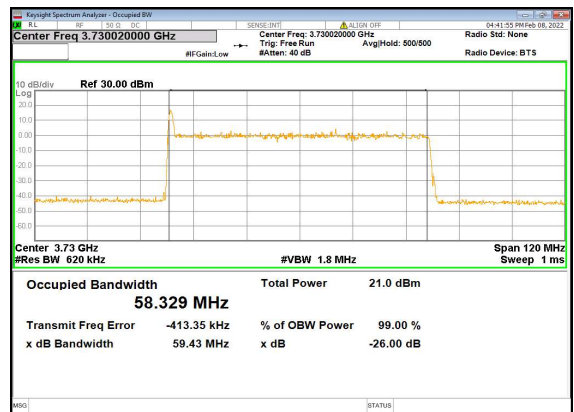

n77(60M)_DFT-s-OFDM_PI_2-BPSK_Outer_Full_Low_CH

n77(60M)_DFT-s-OFDM_QPSK_Outer_Full_Low_CH

n77(60M)_DFT-s-OFDM_16QAM_Outer_Full_Low_CH

n77(60M)_DFT-s-OFDM_64QAM_Outer_Full_Low_CH

n77(60M)_DFT-s-OFDM_256QAM_Outer_Full_Low_CH