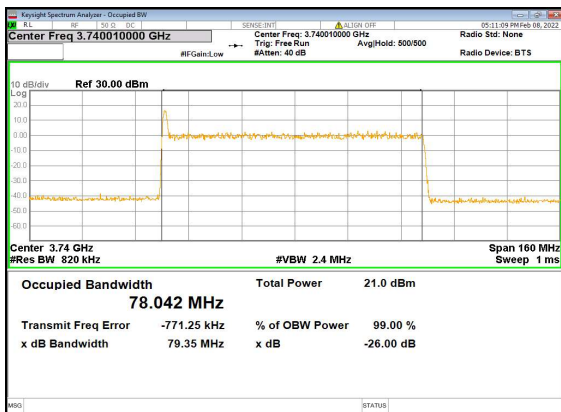

n77(80M)_DFT-s-OFDM_256QAM_Outer_Full_Low_CH

n77(80M)_DFT-s-OFDM_16QAM_Outer_Full_Low_CH