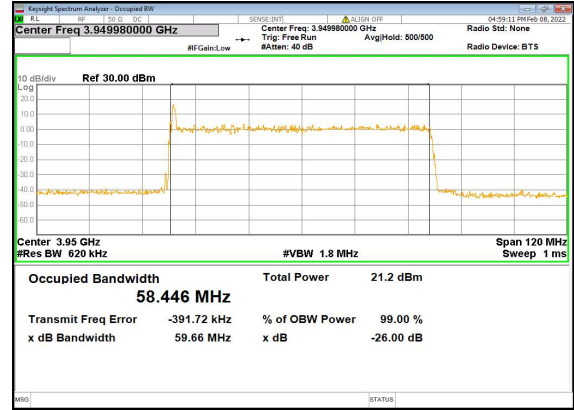

n77(60M)_DFT-s-OFDM_256QAM_Outer_Full_Mid_CH

n77(60M)_CP-OFDM_QPSK_Outer_Full_Mid_CH

n77(60M)_DFT-s-OFDM_PI_2-BPSK_Outer_Full_High_CH

n77(60M)_DFT-s-OFDM_QPSK_Outer_Full_High_CH

n77(60M)_DFT-s-OFDM_16QAM_Outer_Full_High_CH