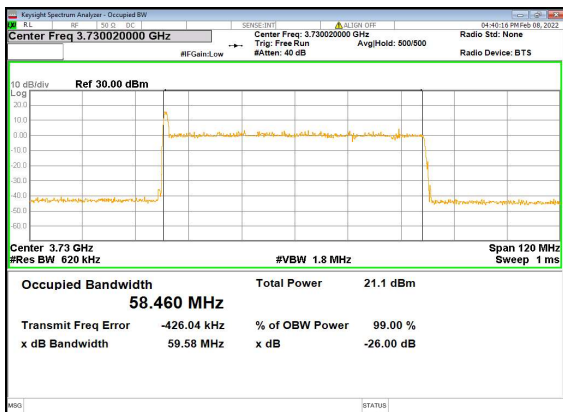

n77(60M)_DFT-s-OFDM_PI_2-BPSK_Outer_Full_Low_CH

n77(60M)_DFT-s-OFDM_QPSK_Outer_Full_Low_CH

n77(60M)_DFT-s-OFDM_16QAM_Outer_Full_Low_CH

n77(60M)_DFT-s-OFDM_64QAM_Outer_Full_Low_CH

n77(60M)_DFT-s-OFDM_256QAM_Outer_Full_Low_CH