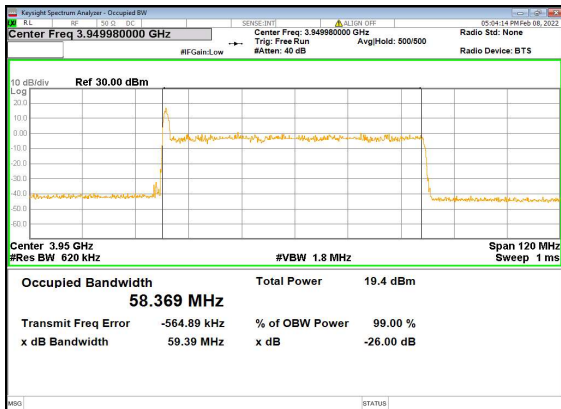

n77(60M)_DFT-s-OFDM_256QAM_Outer_Full_High_CH