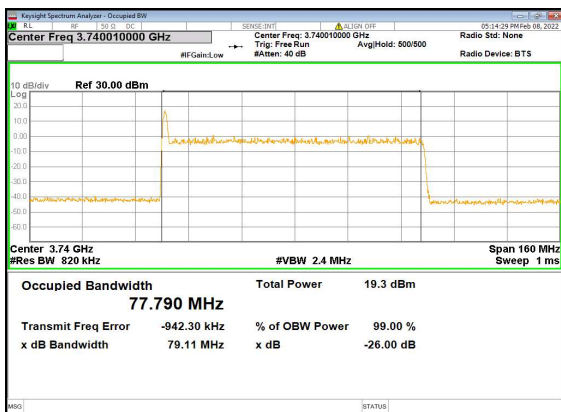

n77(80M)_DFT-s-OFDM_256QAM_Outer_Full_Low_CH