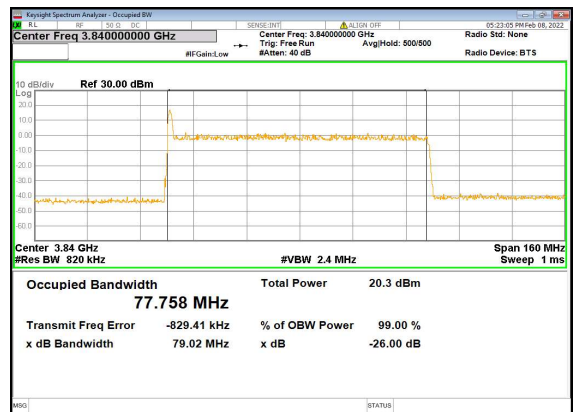

n77(80M)_CP-OFDM_QPSK_Outer_Full_Mid_CH

n77(80M)_DFT-s-OFDM_64QAM_Outer_Full_Mid_CH