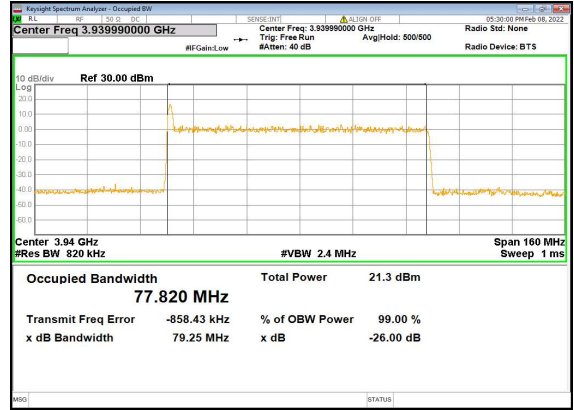

n77(80M)_DFT-s-OFDM_PI_2-BPSK_Outer_Full_High_CH

n77(80M)_DFT-s-OFDM_QPSK_Outer_Full_High_CH

n77(80M)_DFT-s-OFDM_16QAM_Outer_Full_High_CH

n77(80M)_DFT-s-OFDM_64QAM_Outer_Full_High_CH

n77(80M)_DFT-s-OFDM_256QAM_Outer_Full_High_CH