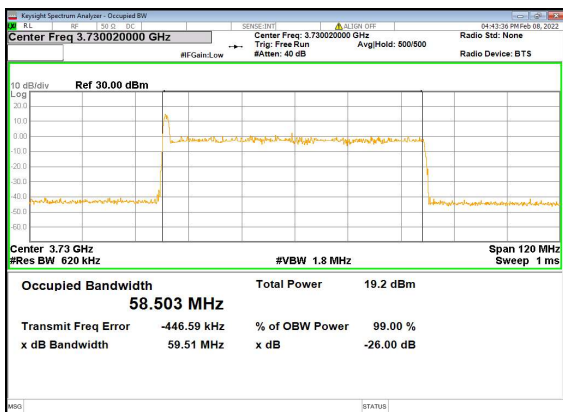

n77(60M)_DFT-s-OFDM_PI_2-BPSK_Outer_Full_Low_CH

n77(60M)_DFT-s-OFDM_QPSK_Outer_Full_Low_CH

n77(60M)_DFT-s-OFDM_16QAM_Outer_Full_Low_CH

n77(60M)_DFT-s-OFDM_64QAM_Outer_Full_Low_CH

n77(60M)_DFT-s-OFDM_256QAM_Outer_Full_Low_CH