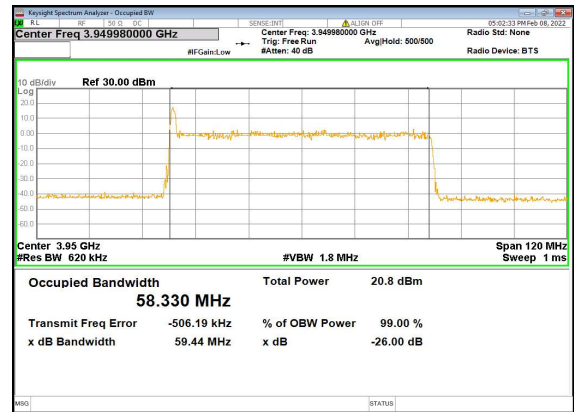

n77(60M)_CP-OFDM_QPSK_Outer_Full_High_CH

n77(60M)_DFT-s-OFDM_64QAM_Outer_Full_High_CH