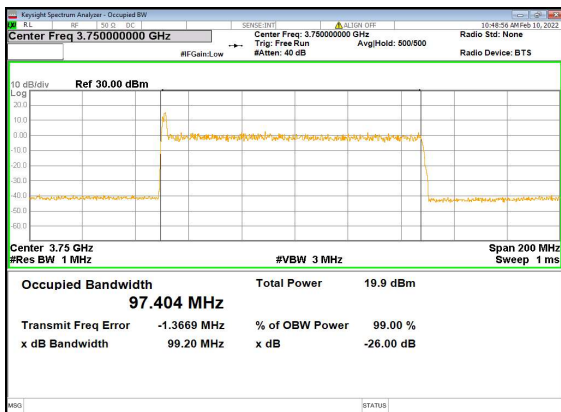

n77(80M)_CP-OFDM_QPSK_Outer_Full_High_CH

n77(100M)_DFT-s-OFDM_PI_2-BPSK_Outer_
Full_Low_CH

n77(100M)_DFT-s-OFDM_QPSK_Outer_
Full_Low_CH

n77(100M)_DFT-s-OFDM_16QAM_Outer_Full_
Low_CH

n77(100M)_DFT-s-OFDM_64QAM_Outer_
Full_Low_CH