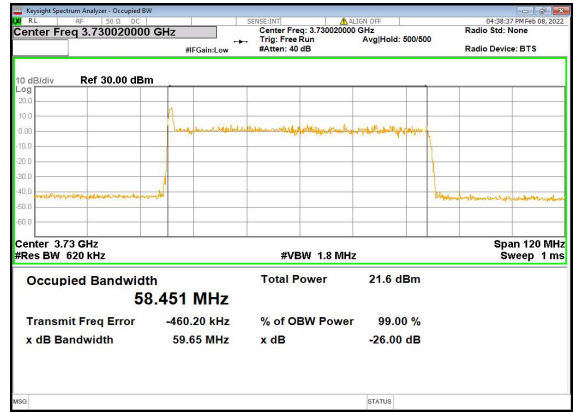

n77(60M)_DFT-s-OFDM_PI_2-BPSK_Outer_Full_Low_CH

n77(60M)_DFT-s-OFDM_QPSK_Outer_Full_Low_CH

n77(60M)_DFT-s-OFDM_16QAM_Outer_Full_Low_CH

n77(60M)_DFT-s-OFDM_64QAM_Outer_Full_Low_CH

n77(60M)_DFT-s-OFDM_256QAM_Outer_Full_Low_CH