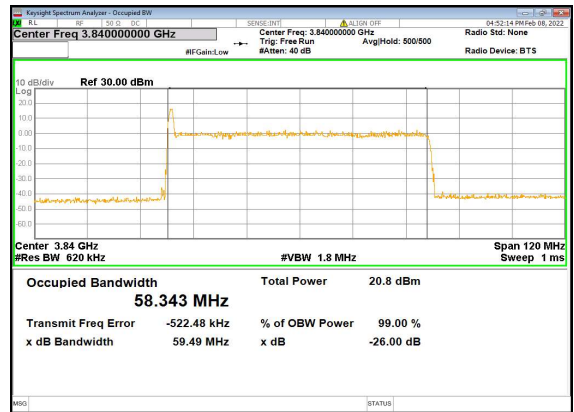

n77(60M)_CP-OFDM_QPSK_Outer_Full_Low_CH

n77(60M)_DFT-s-OFDM_PI_2-BPSK_Outer_Full_Mid_CH

n77(60M)_DFT-s-OFDM_QPSK_Outer_Full_Mid_CH

n77(60M)_DFT-s-OFDM_16QAM_Outer_Full_Mid_CH

n77(60M)_DFT-s-OFDM_64QAM_Outer_Full_Mid_CH