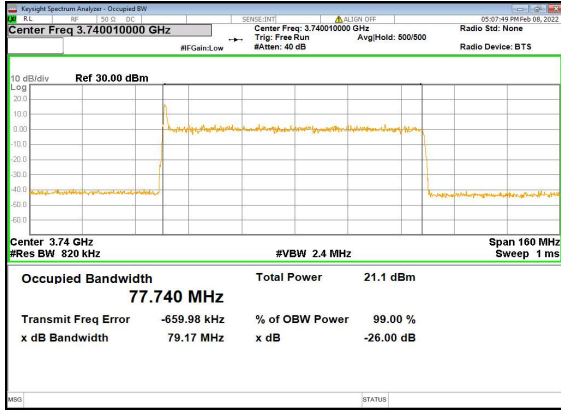

n77(60M)_DFT-s-OFDM_64QAM_Outer_Full_High_CH

n77(60M)_DFT-s-OFDM_256QAM_Outer_Full_High_CH

n77(60M)_CP-OFDM_QPSK_Outer_Full_High_CH

n77(80M)_DFT-s-OFDM_PI_2-BPSK_Outer_Full_Low_CH

n77(80M)_DFT-s-OFDM_QPSK_Outer_Full_Low_CH