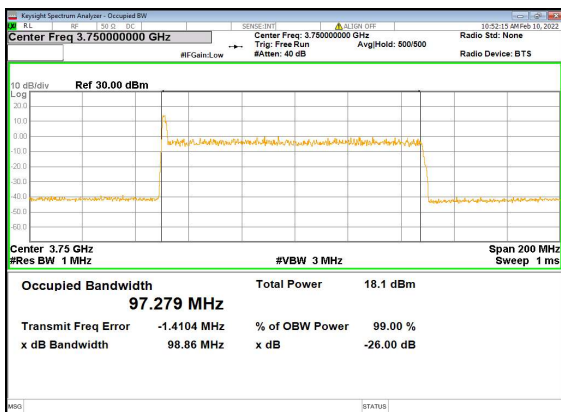

n77(100M)_DFT-s-OFDM_256QAM_Outer_
Full_Low_CH