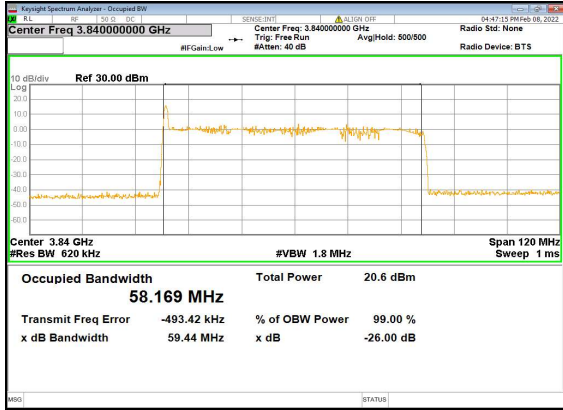

n77(60M)_DFT-s-OFDM_16QAM_Outer_Full_Mid_CH

n77(60M)_DFT-s-OFDM_PI_2-BPSK_Outer_Full_Mid_CH