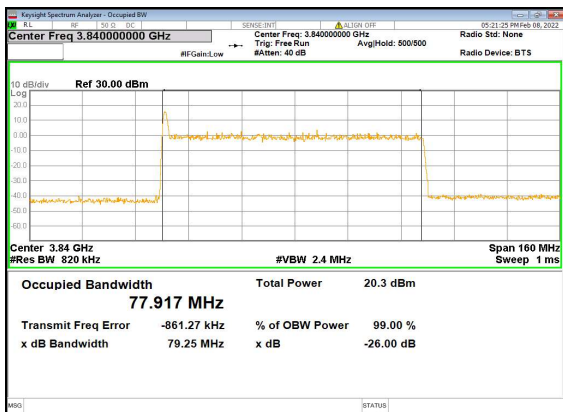

n77(80M)_DFT-s-OFDM_256QAM_Outer_Full_Mid_CH

n77(80M)_DFT-s-OFDM_16QAM_Outer_Full_Mid_CH