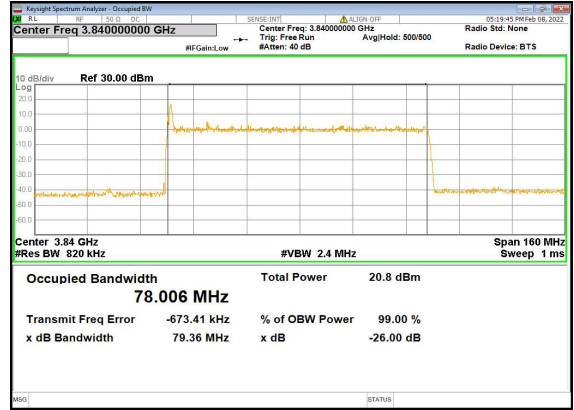

n77(80M)_DFT-s-OFDM_64QAM_Outer_Full_Mid_CH

n77(80M)_DFT-s-OFDM_QPSK_Outer_Full_Mid_CH