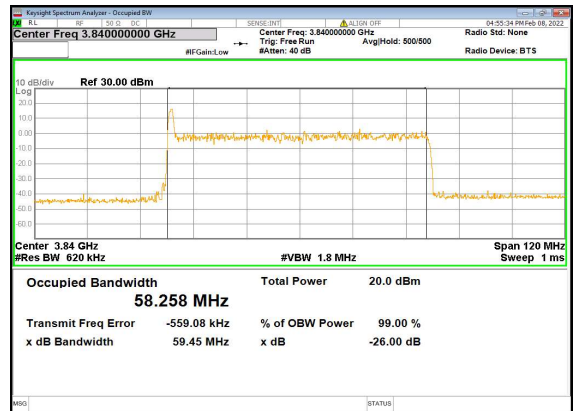

n77(60M)_DFT-s-OFDM_QPSK_Outer_Full_High_CH

n77(60M)_CP-OFDM_QPSK_Outer_Full_Mid_CH