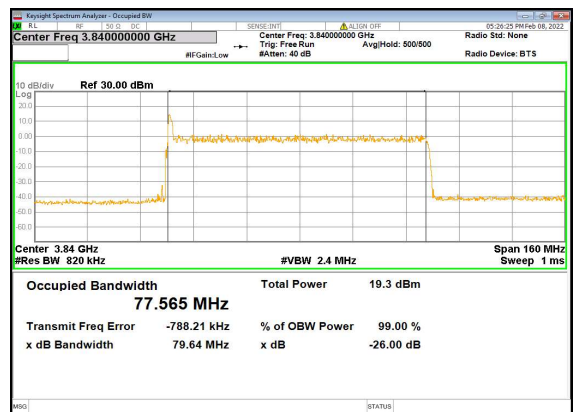

n77(80M)_DFT-s-OFDM_PI_2-BPSK_Outer_Full_High_CH

n77(80M)_DFT-s-OFDM_QPSK_Outer_Full_High_CH

n77(80M)_DFT-s-OFDM_16QAM_Outer_Full_High_CH

n77(80M)_DFT-s-OFDM_64QAM_Outer_Full_High_CH

n77(80M)_DFT-s-OFDM_256QAM_Outer_Full_High_CH