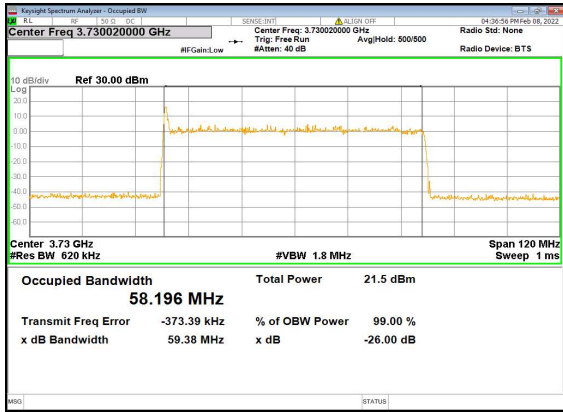

n77(60M)_DFT-s-OFDM_PI_2-BPSK_Outer_Full_Low_CH

n77(60M)_DFT-s-OFDM_QPSK_Outer_Full_Low_CH

n77(60M)_DFT-s-OFDM_16QAM_Outer_Full_Low_CH

n77(60M)_DFT-s-OFDM_64QAM_Outer_Full_Low_CH

n77(60M)_DFT-s-OFDM_256QAM_Outer_Full_Low_CH