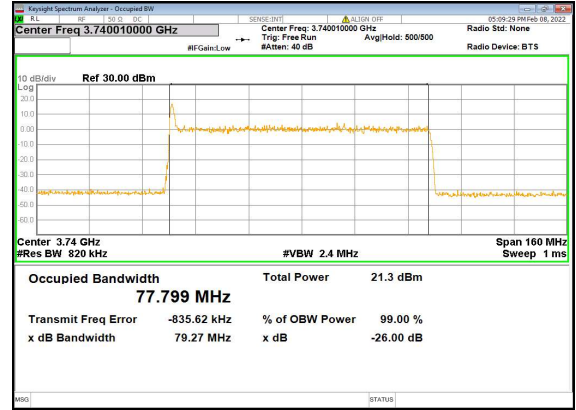

n77(60M)_DFT-s-OFDM_64QAM_Outer_Full_High_CH

n77(60M)_DFT-s-OFDM_256QAM_Outer_Full_High_CH

n77(60M)_CP-OFDM_QPSK_Outer_Full_High_CH

n77(80M)_DFT-s-OFDM_PI_2-BPSK_Outer_Full_Low_CH

n77(80M)_DFT-s-OFDM_QPSK_Outer_Full_Low_CH