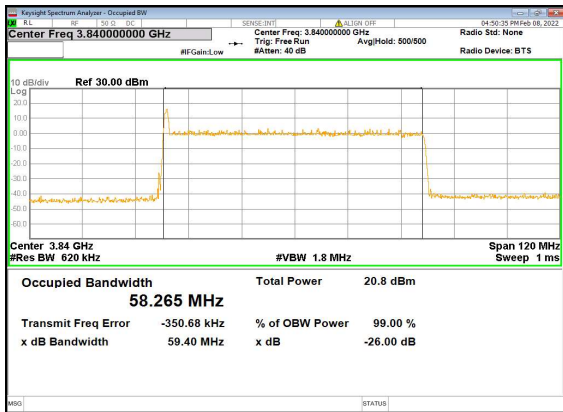

n77(60M)_CP-OFDM_QPSK_Outer_Full_Low_CH

n77(60M)_DFT-s-OFDM_PI_2-BPSK_Outer_Full_Mid_CH

n77(60M)_DFT-s-OFDM_QPSK_Outer_Full_Mid_CH

n77(60M)_DFT-s-OFDM_16QAM_Outer_Full_Mid_CH

n77(60M)_DFT-s-OFDM_64QAM_Outer_Full_Mid_CH