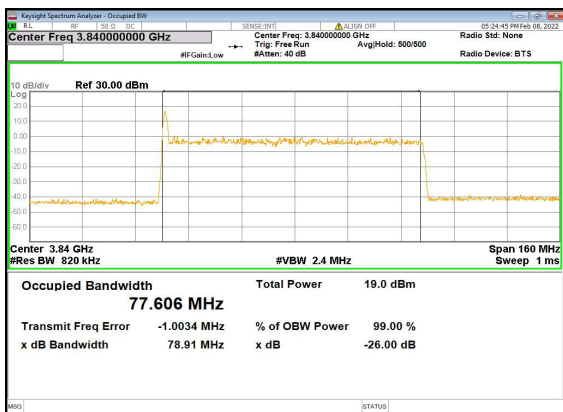

n77(80M)_DFT-s-OFDM_256QAM_Outer_Full_Mid_CH