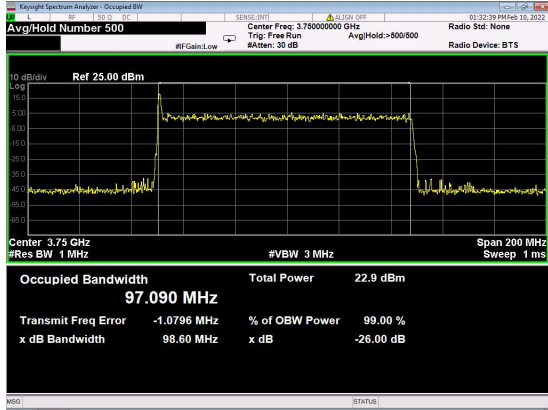

n77(100M)_DFT-s-OFDM_16QAM_Outer_Full_
Low_CH

n77(100M)_DFT-s-OFDM_PI_2-BPSK_Outer_
Full_Low_CH