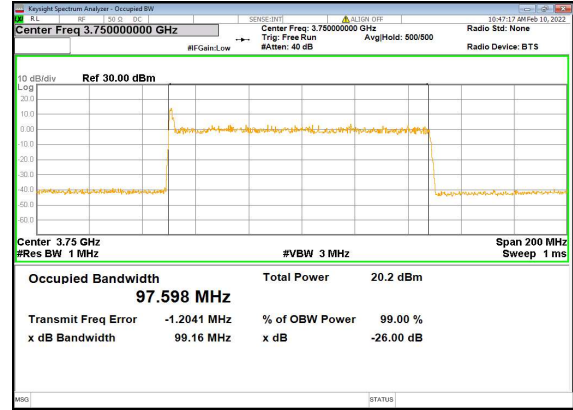

n77(80M)_CP-OFDM_QPSK_Outer_Full_High_CH

n77(100M)_DFT-s-OFDM_PI_2-BPSK_Outer_
Full_Low_CH

n77(100M)_DFT-s-OFDM_QPSK_Outer_
Full_Low_CH

n77(100M)_DFT-s-OFDM_16QAM_Outer_Full_
Low_CH

n77(100M)_DFT-s-OFDM_64QAM_Outer_
Full_Low_CH