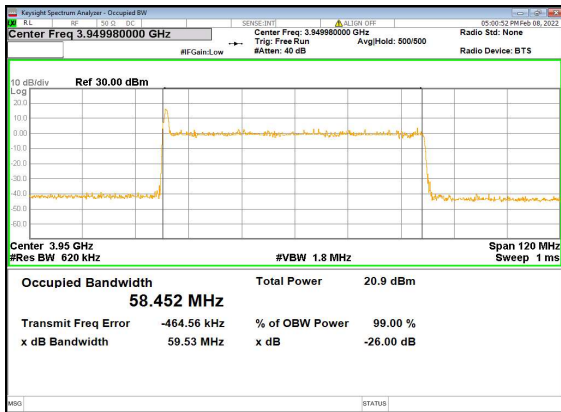

n77(60M)_DFT-s-OFDM_256QAM_Outer_Full_Mid_CH

n77(60M)_CP-OFDM_QPSK_Outer_Full_Mid_CH

n77(60M)_DFT-s-OFDM_PI_2-BPSK_Outer_Full_High_CH

n77(60M)_DFT-s-OFDM_QPSK_Outer_Full_High_CH

n77(60M)_DFT-s-OFDM_16QAM_Outer_Full_High_CH