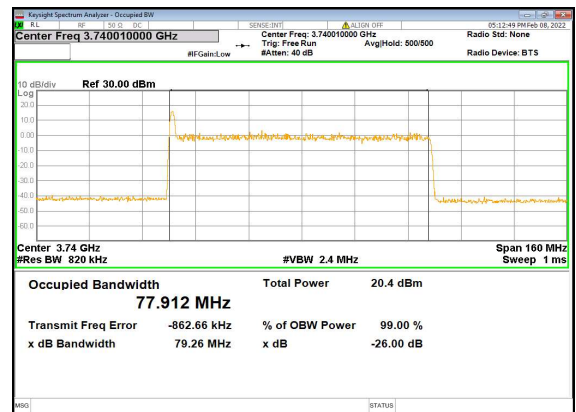

n77(80M)_CP-OFDM_QPSK_Outer_Full_Low_CH

n77(80M)_DFT-s-OFDM_64QAM_Outer_Full_Low_CH