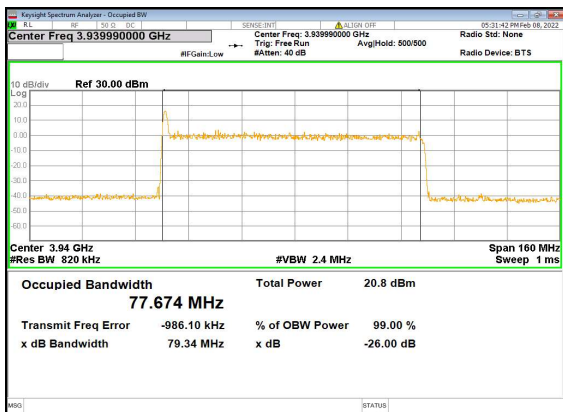

n77(80M)_DFT-s-OFDM_PI_2-BPSK_Outer_Full_High_CH

n77(80M)_DFT-s-OFDM_QPSK_Outer_Full_High_CH

n77(80M)_DFT-s-OFDM_16QAM_Outer_Full_High_CH

n77(80M)_DFT-s-OFDM_64QAM_Outer_Full_High_CH

n77(80M)_DFT-s-OFDM_256QAM_Outer_Full_High_CH