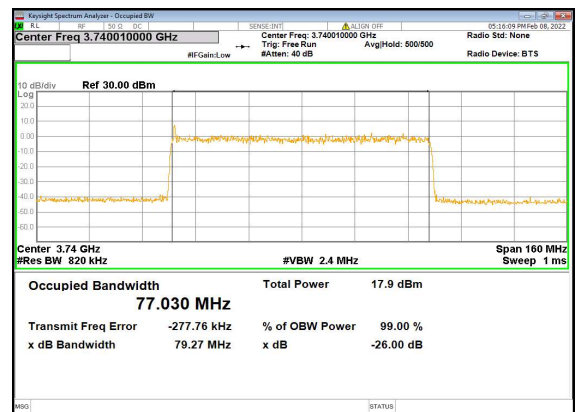

n77(80M)_DFT-s-OFDM_16QAM_Outer_Full_Low_CH

n77(80M)_DFT-s-OFDM_64QAM_Outer_Full_Low_CH

n77(80M)_DFT-s-OFDM_256QAM_Outer_Full_Low_CH

n77(80M)_CP-OFDM_QPSK_Outer_Full_Low_CH

n77(80M)_DFT-s-OFDM_PI_2-BPSK_Outer_Full_Mid_CH