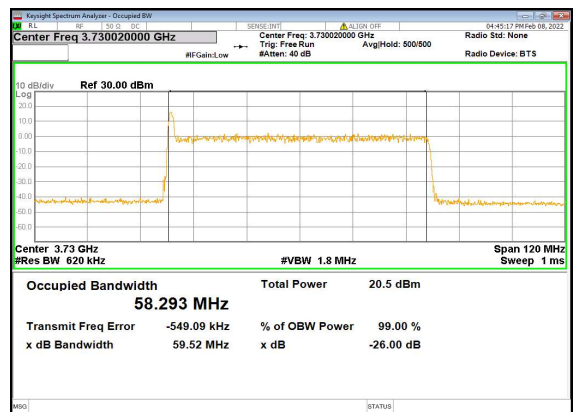

n77(60M)_DFT-s-OFDM_QPSK_Outer_Full_Mid_CH

n77(60M)_CP-OFDM_QPSK_Outer_Full_Low_CH