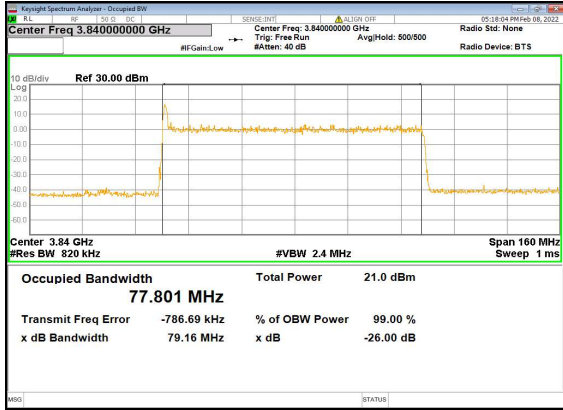

n77(80M)_DFT-s-OFDM_16QAM_Outer_Full_Low_CH

n77(80M)_DFT-s-OFDM_64QAM_Outer_Full_Low_CH

n77(80M)_DFT-s-OFDM_256QAM_Outer_Full_Low_CH

n77(80M)_CP-OFDM_QPSK_Outer_Full_Low_CH

n77(80M)_DFT-s-OFDM_PI_2-BPSK_Outer_Full_Mid_CH