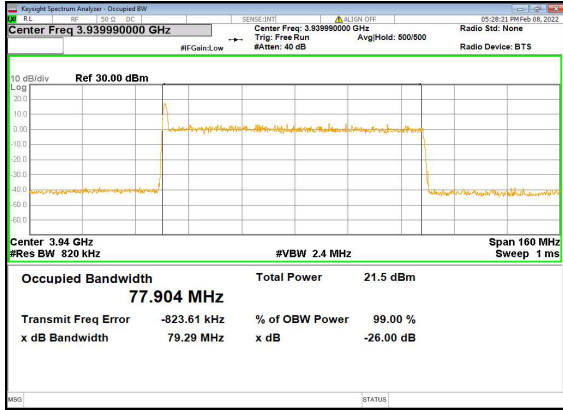

n77(80M)_DFT-s-OFDM_PI_2-BPSK_Outer_Full_High_CH

n77(80M)_DFT-s-OFDM_QPSK_Outer_Full_High_CH

n77(80M)_DFT-s-OFDM_16QAM_Outer_Full_High_CH

n77(80M)_DFT-s-OFDM_64QAM_Outer_Full_High_CH

n77(80M)_DFT-s-OFDM_256QAM_Outer_Full_High_CH