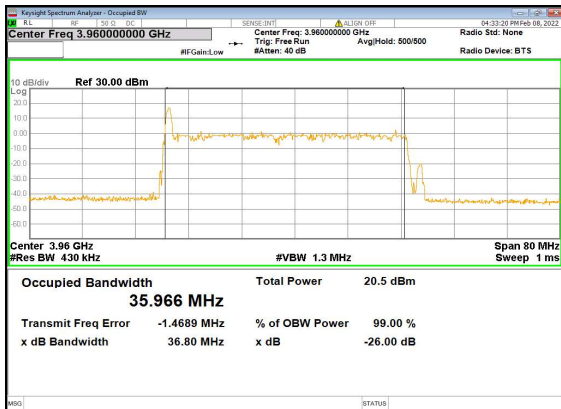

n77(40M)_DFT-s-OFDM_256QAM_Outer_Full_High_CH