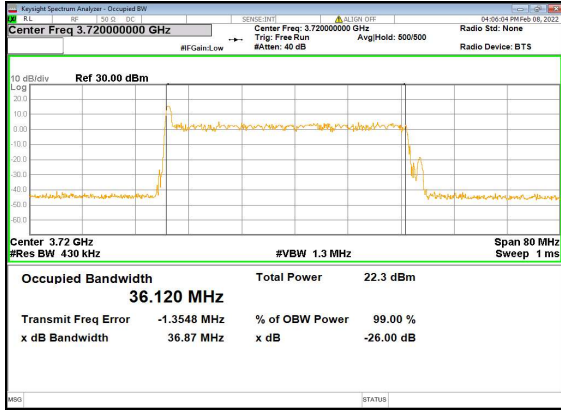

n77(30M)_DFT-s-OFDM_16QAM_Outer_Full_High_CH

n77(30M)_DFT-s-OFDM_64QAM_Outer_Full_High_CH

n77(30M)_DFT-s-OFDM_256QAM_Outer_Full_High_CH

n77(30M)_CP-OFDM_QPSK_Outer_Full_High_CH

n77(40M)_DFT-s-OFDM_PI_2-BPSK_Outer_Full_Low_CH