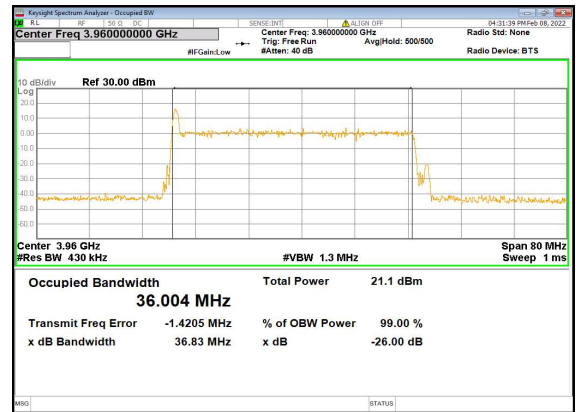

n77(40M)_CP-OFDM_QPSK_Outer_Full_Mid_CH

n77(40M)_DFT-s-OFDM_PI_2-BPSK_Outer_Full_High_CH

n77(40M)_DFT-s-OFDM_QPSK_Outer_Full_High_CH

n77(40M)_DFT-s-OFDM_16QAM_Outer_Full_High_CH

n77(40M)_DFT-s-OFDM_64QAM_Outer_Full_High_CH