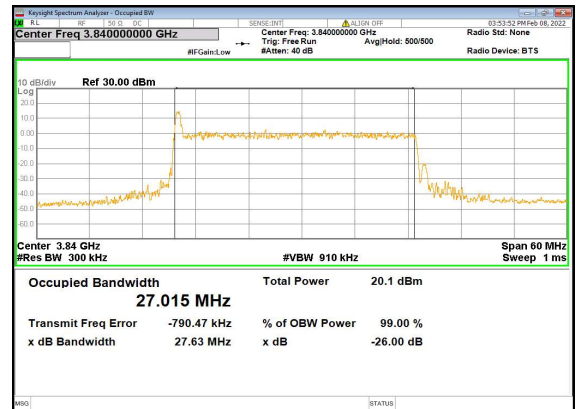

n77(30M)_DFT-s-OFDM_QPSK_Outer_Full_High_CH

n77(30M)_CP-OFDM_QPSK_Outer_Full_Mid_CH