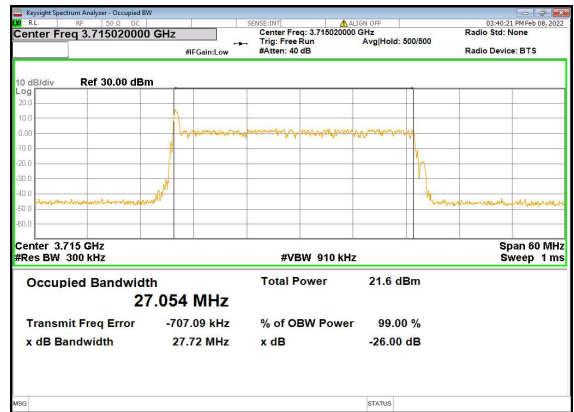

n77(20M)_CP-OFDM_QPSK_Outer_Full_High_CH

n77(30M)_DFT-s-OFDM_PI_2-BPSK_Outer_Full_Low_CH

n77(30M)_DFT-s-OFDM_QPSK_Outer_Full_Low_CH

n77(30M)_DFT-s-OFDM_16QAM_Outer_Full_Low_CH

n77(30M)_DFT-s-OFDM_64QAM_Outer_Full_Low_CH