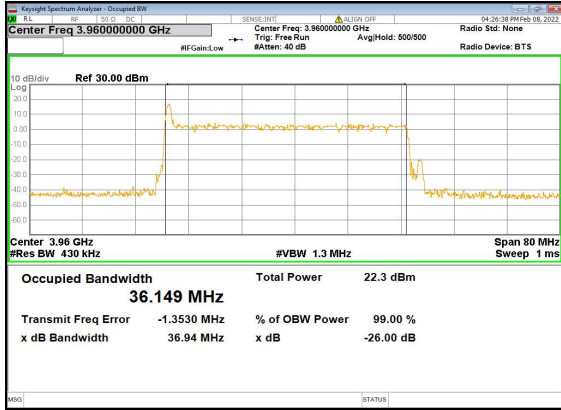

n77(40M)_DFT-s-OFDM_16QAM_Outer_Full_High_CH

n77(40M)_DFT-s-OFDM_PI_2-BPSK_Outer_Full_High_CH