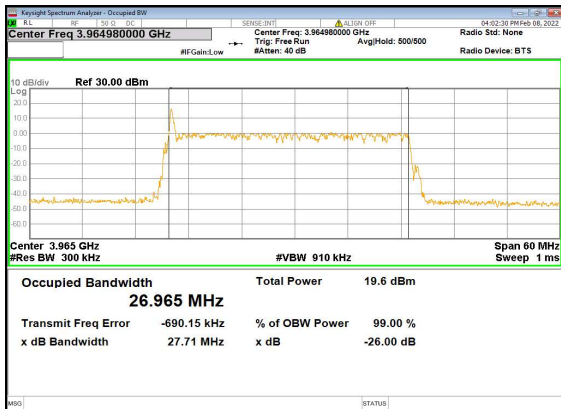

n77(30M)_DFT-s-OFDM_256QAM_Outer_Full_High_CH