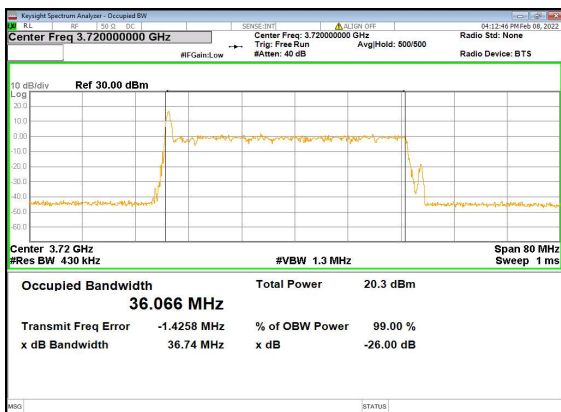

n77(40M)_DFT-s-OFDM_QPSK_Outer_Full_Low_CH

n77(40M)_DFT-s-OFDM_16QAM_Outer_Full_Low_CH

n77(40M)_DFT-s-OFDM_64QAM_Outer_Full_Low_CH

n77(40M)_DFT-s-OFDM_256QAM_Outer_Full_Low_CH

n77(40M)_CP-OFDM_QPSK_Outer_Full_Low_CH