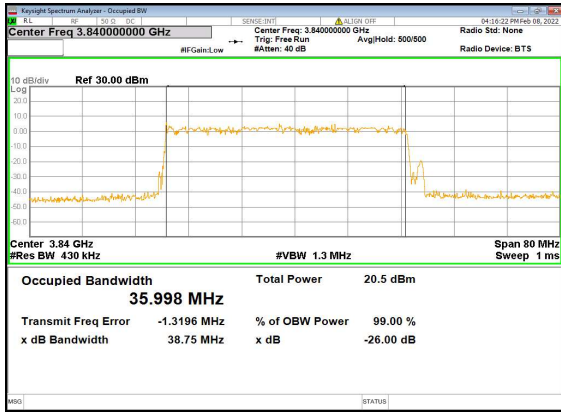

n77(40M)_DFT-s-OFDM_16QAM_Outer_Full_Mid_CH

n77(40M)_DFT-s-OFDM_PI_2-BPSK_Outer_Full_Mid_CH