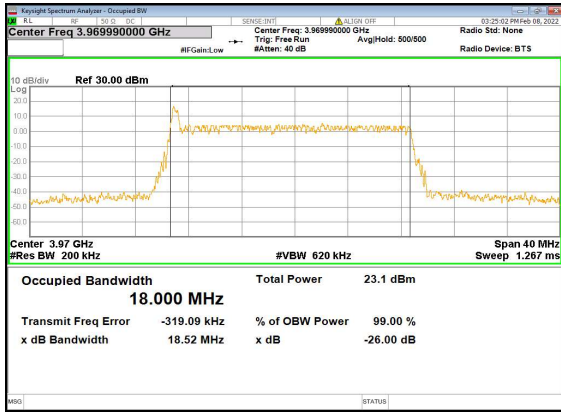

n77(20M)_DFT-s-OFDM_PI_2-BPSK_Outer_Full_High_CH

n77(20M)_DFT-s-OFDM_QPSK_Outer_Full_High_CH

n77(20M)_DFT-s-OFDM_16QAM_Outer_Full_High_CH

n77(20M)_DFT-s-OFDM_64QAM_Outer_Full_High_CH

n77(20M)_DFT-s-OFDM_256QAM_Outer_Full_High_CH