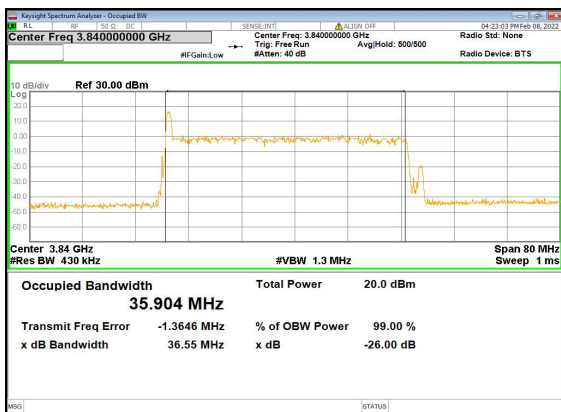

n77(40M)_DFT-s-OFDM_PI_2-BPSK_Outer_Full_Mid_CH

n77(40M)_DFT-s-OFDM_QPSK_Outer_Full_Mid_CH

n77(40M)_DFT-s-OFDM_16QAM_Outer_Full_Mid_CH

n77(40M)_DFT-s-OFDM_64QAM_Outer_Full_Mid_CH

n77(40M)_DFT-s-OFDM_256QAM_Outer_Full_Mid_CH