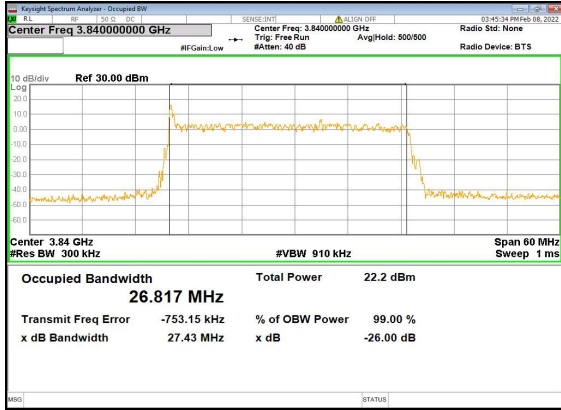

n77(30M)_DFT-s-OFDM_256QAM_Outer_Full_Low_CH

n77(30M)_CP-OFDM_QPSK_Outer_Full_Low_CH

n77(30M)_DFT-s-OFDM_PI_2-BPSK_Outer_Full_Mid_CH

n77(30M)_DFT-s-OFDM_QPSK_Outer_Full_Mid_CH

n77(30M)_DFT-s-OFDM_16QAM_Outer_Full_Mid_CH