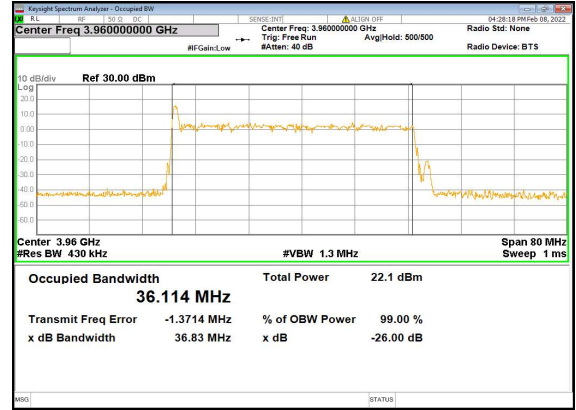

n77(40M)_CP-OFDM_QPSK_Outer_Full_Mid_CH

n77(40M)_DFT-s-OFDM_PI_2-BPSK_Outer_Full_High_CH

n77(40M)_DFT-s-OFDM_QPSK_Outer_Full_High_CH

n77(40M)_DFT-s-OFDM_16QAM_Outer_Full_High_CH

n77(40M)_DFT-s-OFDM_64QAM_Outer_Full_High_CH