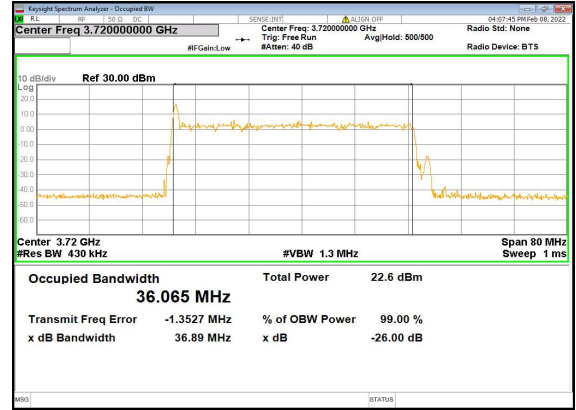

n77(40M)_DFT-s-OFDM_64QAM_Outer_Full_Low_CH

n77(40M)_DFT-s-OFDM_QPSK_Outer_Full_Low_CH