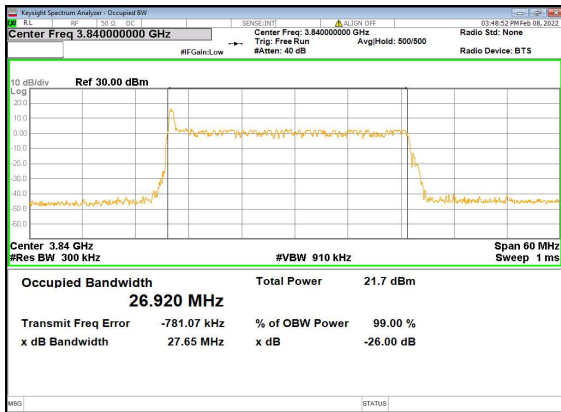

n77(30M)_DFT-s-OFDM_256QAM_Outer_Full_Low_CH

n77(30M)_CP-OFDM_QPSK_Outer_Full_Low_CH

n77(30M)_DFT-s-OFDM_PI_2-BPSK_Outer_Full_Mid_CH

n77(30M)_DFT-s-OFDM_QPSK_Outer_Full_Mid_CH

n77(30M)_DFT-s-OFDM_16QAM_Outer_Full_Mid_CH