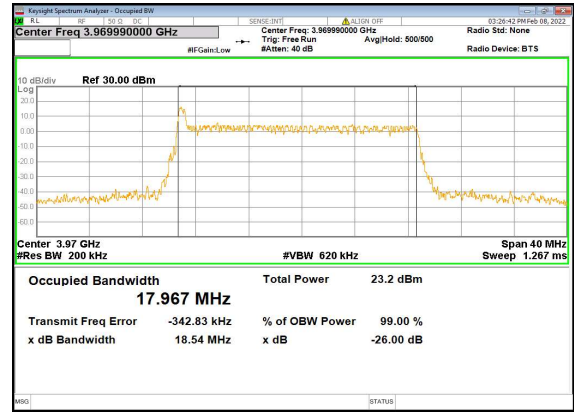

n77(20M)_DFT-s-OFDM_PI_2-BPSK_Outer_Full_High_CH

n77(20M)_DFT-s-OFDM_QPSK_Outer_Full_High_CH

n77(20M)_DFT-s-OFDM_16QAM_Outer_Full_High_CH

n77(20M)_DFT-s-OFDM_64QAM_Outer_Full_High_CH

n77(20M)_DFT-s-OFDM_256QAM_Outer_Full_High_CH