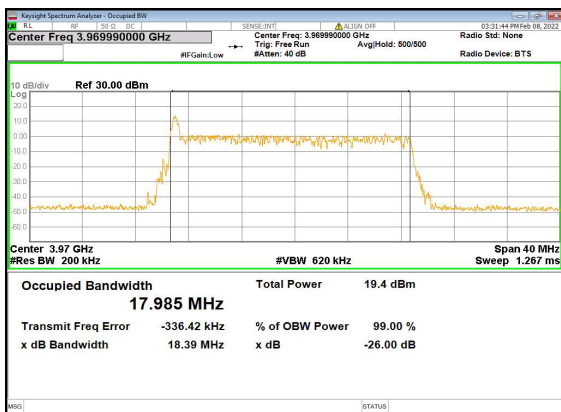

n77(20M)_DFT-s-OFDM_PI_2-BPSK_Outer_Full_High_CH

n77(20M)_DFT-s-OFDM_QPSK_Outer_Full_High_CH

n77(20M)_DFT-s-OFDM_16QAM_Outer_Full_High_CH

n77(20M)_DFT-s-OFDM_64QAM_Outer_Full_High_CH

n77(20M)_DFT-s-OFDM_256QAM_Outer_Full_High_CH