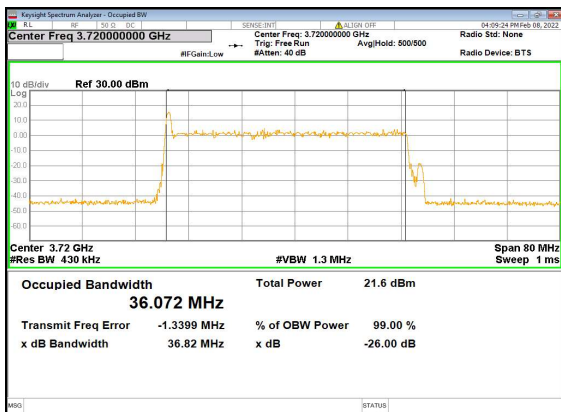

n77(40M)_DFT-s-OFDM_256QAM_Outer_Full_Low_CH

n77(40M)_DFT-s-OFDM_16QAM_Outer_Full_Low_CH