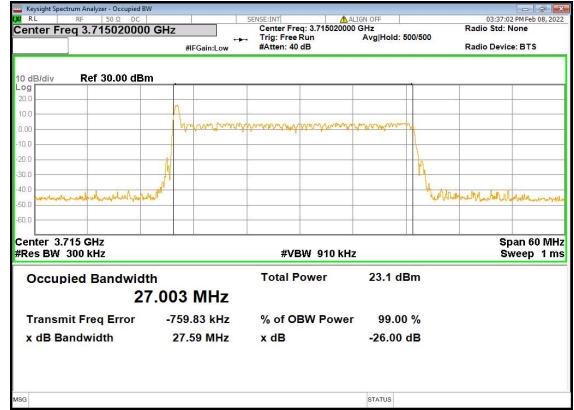

n77(20M)_CP-OFDM_QPSK_Outer_Full_High_CH

n77(30M)_DFT-s-OFDM_PI_2-BPSK_Outer_Full_Low_CH

n77(30M)_DFT-s-OFDM_QPSK_Outer_Full_Low_CH

n77(30M)_DFT-s-OFDM_16QAM_Outer_Full_Low_CH

n77(30M)_DFT-s-OFDM_64QAM_Outer_Full_Low_CH