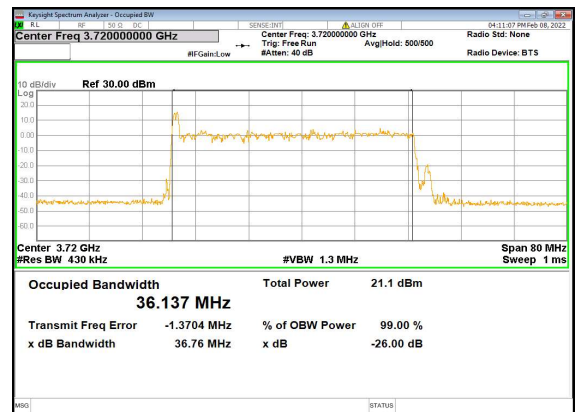

n77(40M)_CP-OFDM_QPSK_Outer_Full_Low_CH

n77(40M)_DFT-s-OFDM_64QAM_Outer_Full_Low_CH