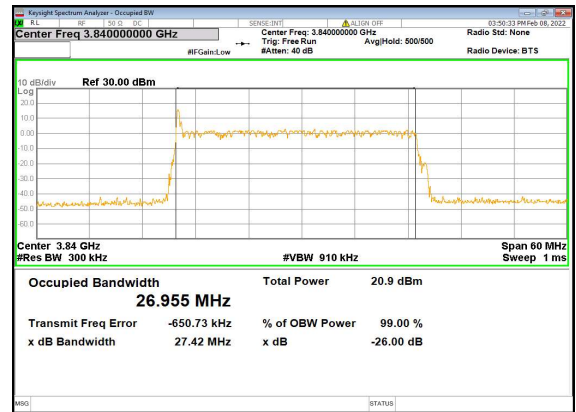

n77(30M)_CP-OFDM_QPSK_Outer_Full_Mid_CH

n77(30M)_DFT-s-OFDM_64QAM_Outer_Full_Mid_CH