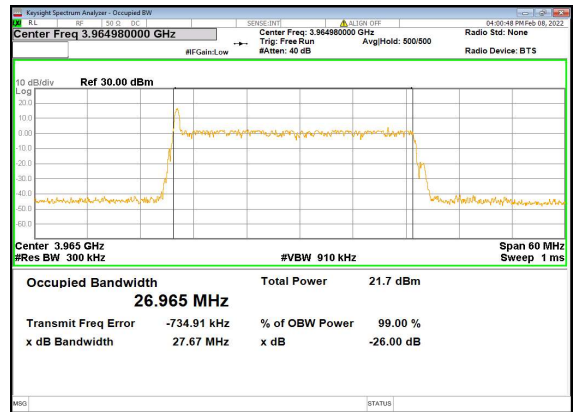

n77(30M)_CP-OFDM_QPSK_Outer_Full_High_CH

n77(30M)_DFT-s-OFDM_64QAM_Outer_Full_High_CH