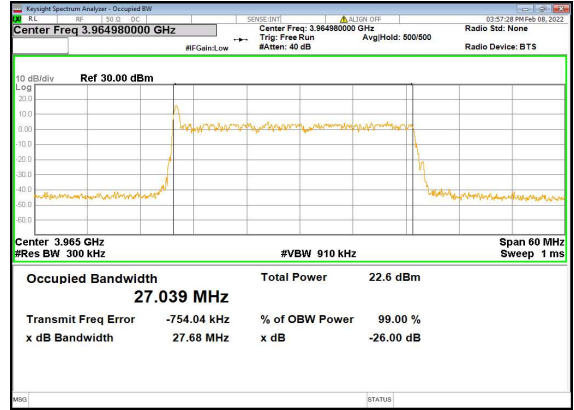

n77(30M)_DFT-s-OFDM_64QAM_Outer_Full_Mid_CH

n77(30M)_DFT-s-OFDM_256QAM_Outer_Full_Mid_CH

n77(30M)_CP-OFDM_QPSK_Outer_Full_Mid_CH

n77(30M)_DFT-s-OFDM_PI_2-BPSK_Outer_Full_High_CH

n77(30M)_DFT-s-OFDM_QPSK_Outer_Full_High_CH