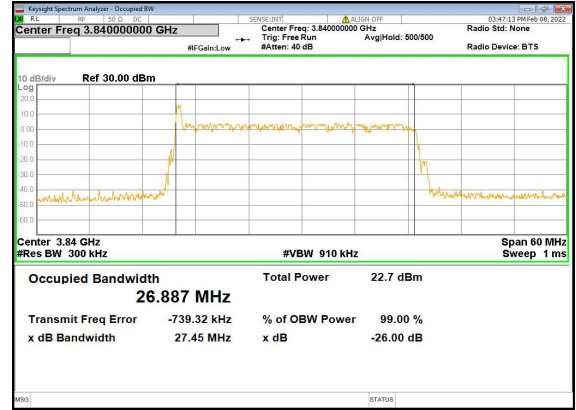

n77(30M)_DFT-s-OFDM_256QAM_Outer_Full_Low_CH

n77(30M)_CP-OFDM_QPSK_Outer_Full_Low_CH

n77(30M)_DFT-s-OFDM_PI_2-BPSK_Outer_Full_Mid_CH

n77(30M)_DFT-s-OFDM_QPSK_Outer_Full_Mid_CH

n77(30M)_DFT-s-OFDM_16QAM_Outer_Full_Mid_CH