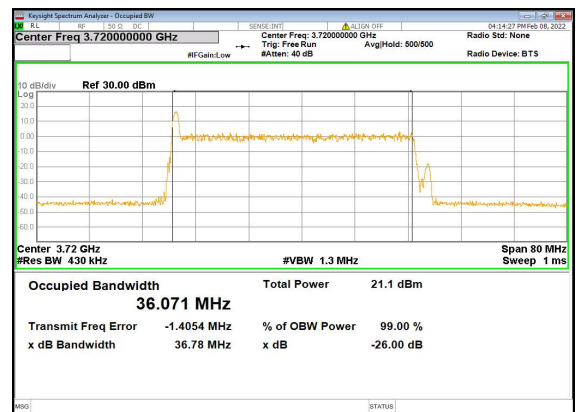

n77(40M)_DFT-s-OFDM_QPSK_Outer_Full_Low_CH

n77(40M)_DFT-s-OFDM_16QAM_Outer_Full_Low_CH

n77(40M)_DFT-s-OFDM_64QAM_Outer_Full_Low_CH

n77(40M)_DFT-s-OFDM_256QAM_Outer_Full_Low_CH

n77(40M)_CP-OFDM_QPSK_Outer_Full_Low_CH