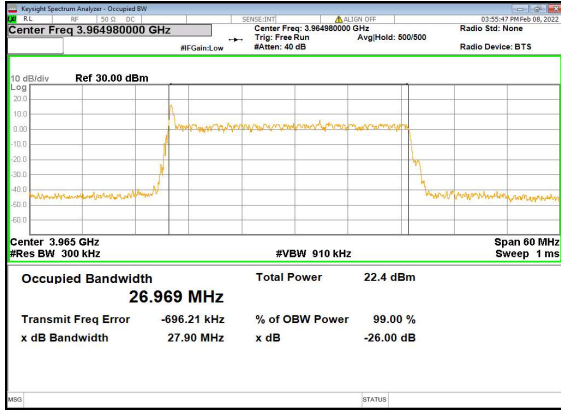

n77(30M)_DFT-s-OFDM_64QAM_Outer_Full_Mid_CH

n77(30M)_DFT-s-OFDM_256QAM_Outer_Full_Mid_CH

n77(30M)_CP-OFDM_QPSK_Outer_Full_Mid_CH

n77(30M)_DFT-s-OFDM_PI_2-BPSK_Outer_Full_High_CH

n77(30M)_DFT-s-OFDM_QPSK_Outer_Full_High_CH