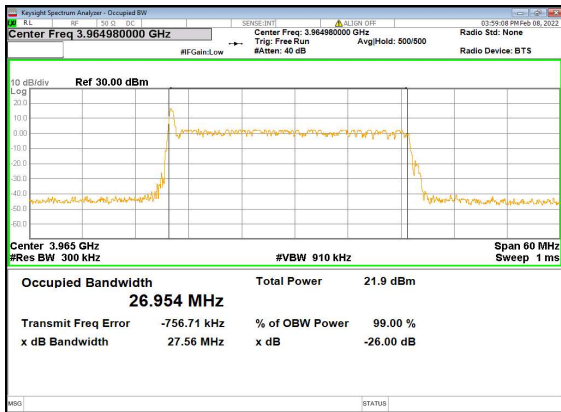

n77(30M)_DFT-s-OFDM_256QAM_Outer_Full_High_CH

n77(30M)_DFT-s-OFDM_16QAM_Outer_Full_High_CH