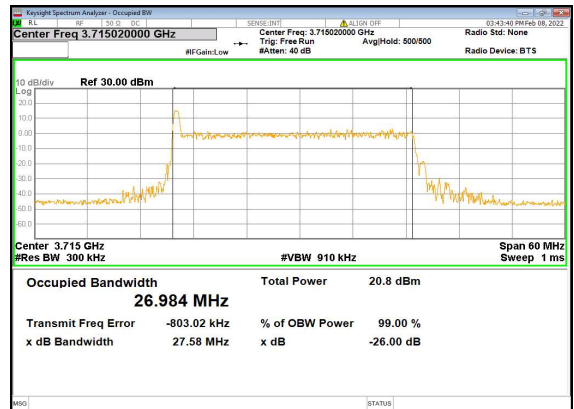

n77(30M)_DFT-s-OFDM_QPSK_Outer_Full_Mid_CH

n77(30M)_CP-OFDM_QPSK_Outer_Full_Low_CH