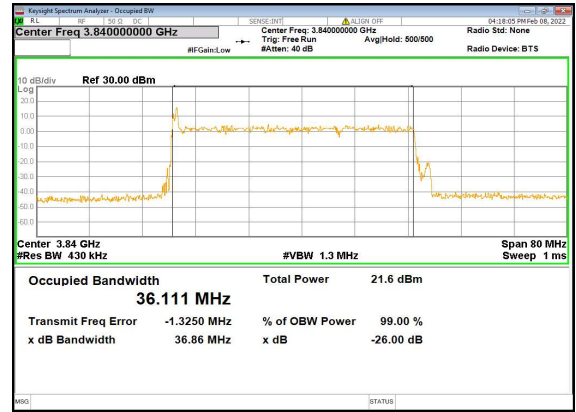

n77(40M)_DFT-s-OFDM_64QAM_Outer_Full_Mid_CH

n77(40M)_DFT-s-OFDM_QPSK_Outer_Full_Mid_CH