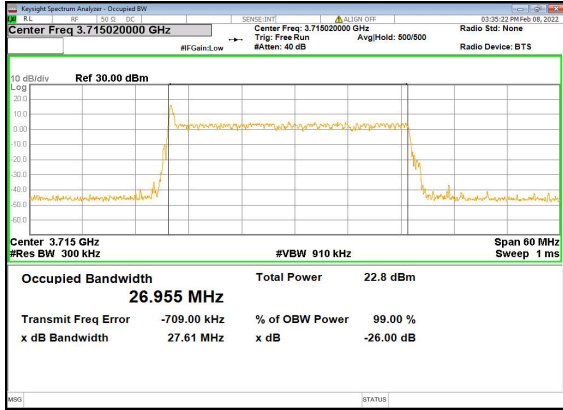

n77(30M)_DFT-s-OFDM_16QAM_Outer_Full_Low_CH

n77(30M)_DFT-s-OFDM_PI_2-BPSK_Outer_Full_Low_CH