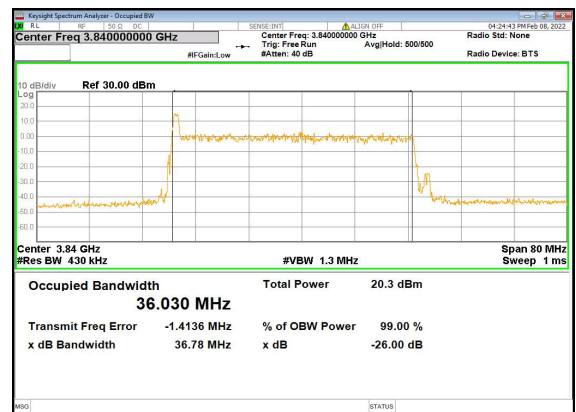

n77(40M)_DFT-s-OFDM_QPSK_Outer_Full_High_CH

n77(40M)_CP-OFDM_QPSK_Outer_Full_Mid_CH