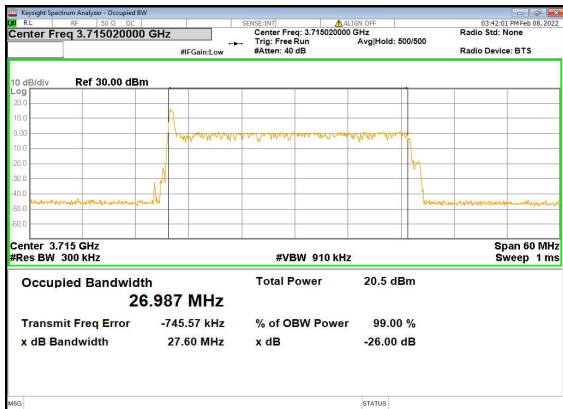

n77(30M)_DFT-s-OFDM_256QAM_Outer_Full_Low_CH