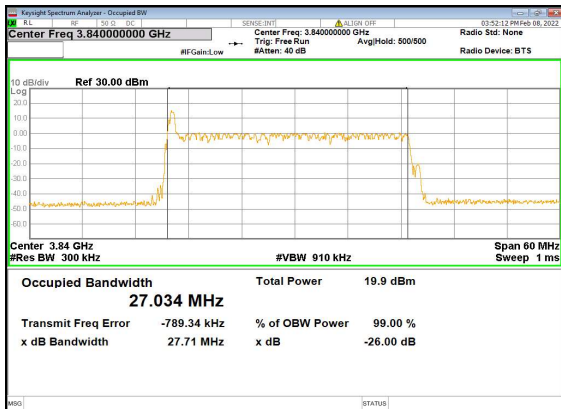

n77(30M)_DFT-s-OFDM_256QAM_Outer_Full_Mid_CH