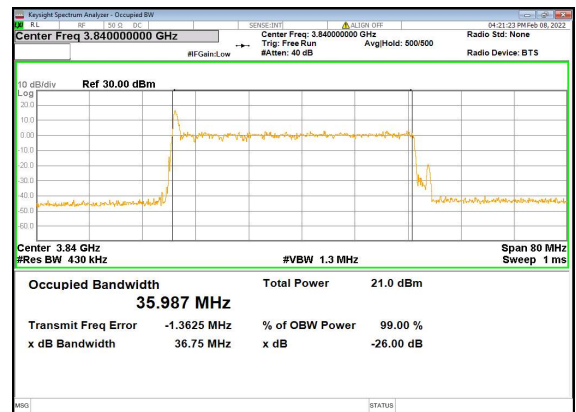

n77(40M)_DFT-s-OFDM_PI_2-BPSK_Outer_Full_Mid_CH

n77(40M)_DFT-s-OFDM_QPSK_Outer_Full_Mid_CH

n77(40M)_DFT-s-OFDM_16QAM_Outer_Full_Mid_CH

n77(40M)_DFT-s-OFDM_64QAM_Outer_Full_Mid_CH

n77(40M)_DFT-s-OFDM_256QAM_Outer_Full_Mid_CH