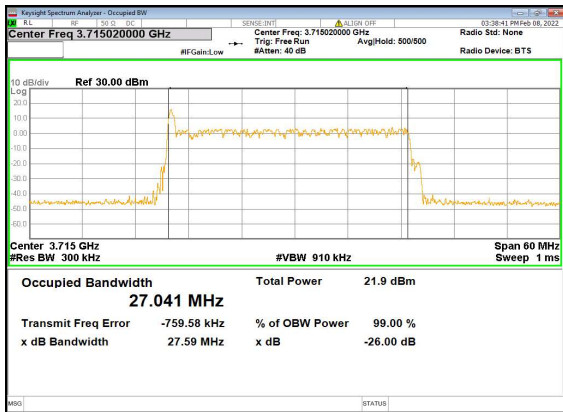

n77(20M)_CP-OFDM_QPSK_Outer_Full_High_CH

n77(30M)_DFT-s-OFDM_PI_2-BPSK_Outer_Full_Low_CH

n77(30M)_DFT-s-OFDM_QPSK_Outer_Full_Low_CH

n77(30M)_DFT-s-OFDM_16QAM_Outer_Full_Low_CH

n77(30M)_DFT-s-OFDM_64QAM_Outer_Full_Low_CH