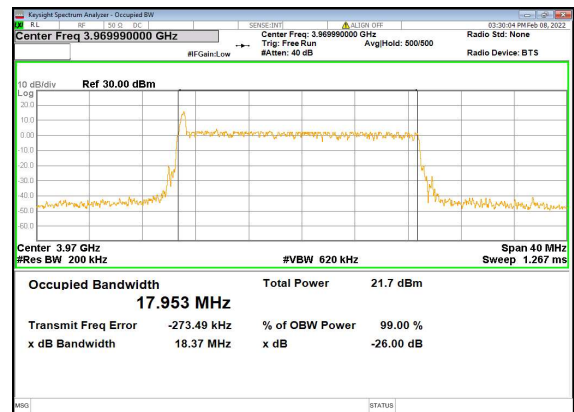

n77(20M)_DFT-s-OFDM_PI_2-BPSK_Outer_Full_High_CH

n77(20M)_DFT-s-OFDM_QPSK_Outer_Full_High_CH

n77(20M)_DFT-s-OFDM_16QAM_Outer_Full_High_CH

n77(20M)_DFT-s-OFDM_64QAM_Outer_Full_High_CH

n77(20M)_DFT-s-OFDM_256QAM_Outer_Full_High_CH