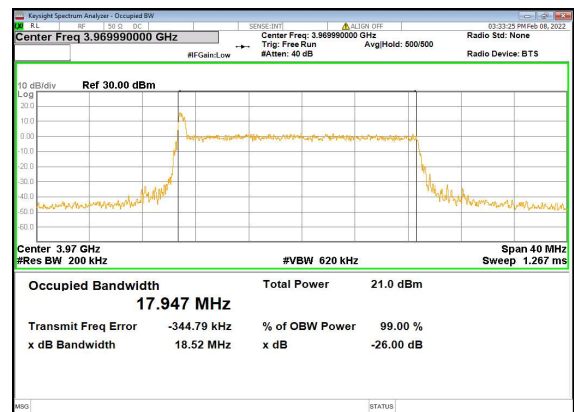

n77(30M)_DFT-s-OFDM_QPSK_Outer_Full_Low_CH

n77(20M)_CP-OFDM_QPSK_Outer_Full_High_CH