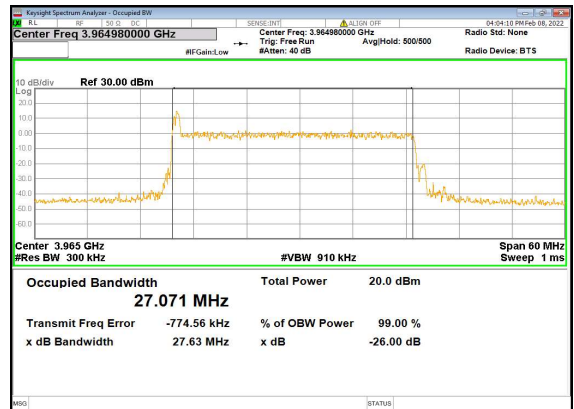

n77(30M)_DFT-s-OFDM_16QAM_Outer_Full_High_CH

n77(30M)_DFT-s-OFDM_64QAM_Outer_Full_High_CH

n77(30M)_DFT-s-OFDM_256QAM_Outer_Full_High_CH

n77(30M)_CP-OFDM_QPSK_Outer_Full_High_CH

n77(40M)_DFT-s-OFDM_PI_2-BPSK_Outer_Full_Low_CH