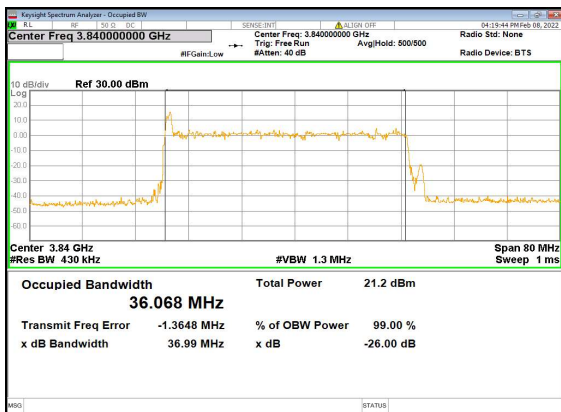

n77(40M)_DFT-s-OFDM_256QAM_Outer_Full_Mid_CH

n77(40M)_DFT-s-OFDM_16QAM_Outer_Full_Mid_CH