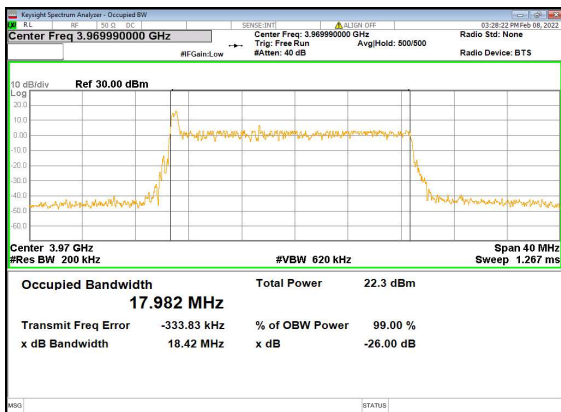

n77(20M)_DFT-s-OFDM_PI_2-BPSK_Outer_Full_High_CH

n77(20M)_DFT-s-OFDM_QPSK_Outer_Full_High_CH

n77(20M)_DFT-s-OFDM_16QAM_Outer_Full_High_CH

n77(20M)_DFT-s-OFDM_64QAM_Outer_Full_High_CH

n77(20M)_DFT-s-OFDM_256QAM_Outer_Full_High_CH