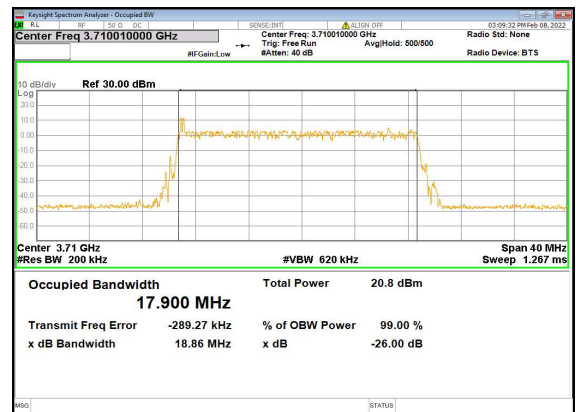

n41(100M)\_CP-OFDM\_QPSK\_Outer\_Full\_High\_CH

n77(20M)\_DFT-s-OFDM\_PI\_2-BPSK\_Outer\_Full\_Low\_CH

n77(20M)\_DFT-s-OFDM\_QPSK\_Outer\_Full\_Low\_CH

n77(20M)\_DFT-s-OFDM\_16QAM\_Outer\_Full\_Low\_CH

n77(20M)\_DFT-s-OFDM\_64QAM\_Outer\_Full\_Low\_CH