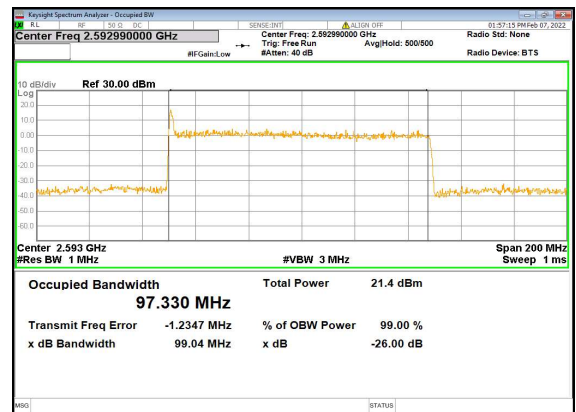

n41(100M)_CP-OFDM_QPSK_Outer_Full_
Mid_CH

n41(100M)_DFT-s-OFDM_64QAM_Outer_
Full_Mid_CH