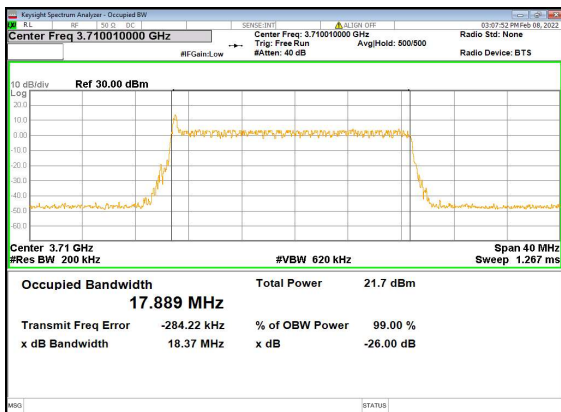

n41(100M)\_CP-OFDM\_QPSK\_Outer\_Full\_High\_CH

n77(20M)\_DFT-s-OFDM\_PI\_2-BPSK\_Outer\_Full\_Low\_CH

n77(20M)\_DFT-s-OFDM\_QPSK\_Outer\_Full\_Low\_CH

n77(20M)\_DFT-s-OFDM\_16QAM\_Outer\_Full\_Low\_CH

n77(20M)\_DFT-s-OFDM\_64QAM\_Outer\_Full\_Low\_CH