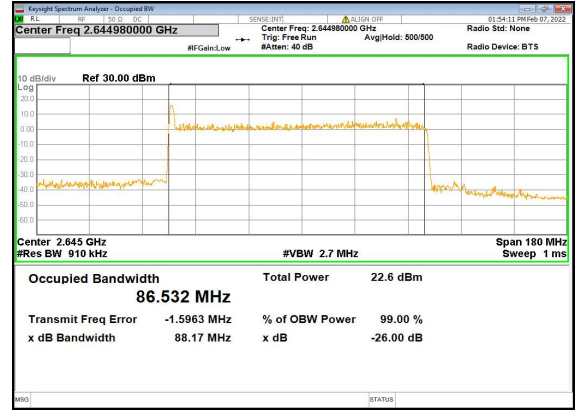

n41(90M)\_DFT-s-OFDM\_256QAM\_Outer\_Full\_Mid\_CH

n41(90M)\_CP-OFDM\_QPSK\_Outer\_Full\_Mid\_CH

n41(90M)\_DFT-s-OFDM\_PI\_2-BPSK\_Outer\_Full\_High\_CH

n41(90M)\_DFT-s-OFDM\_QPSK\_Outer\_Full\_High\_CH

n41(90M)\_DFT-s-OFDM\_16QAM\_Outer\_Full\_High\_CH