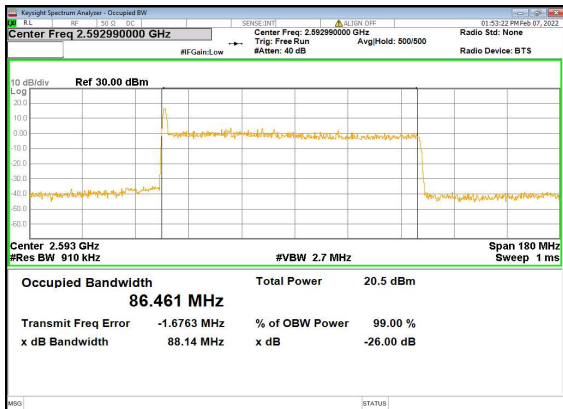

n41(90M)_DFT-s-OFDM_256QAM_Outer_Full_Mid_CH