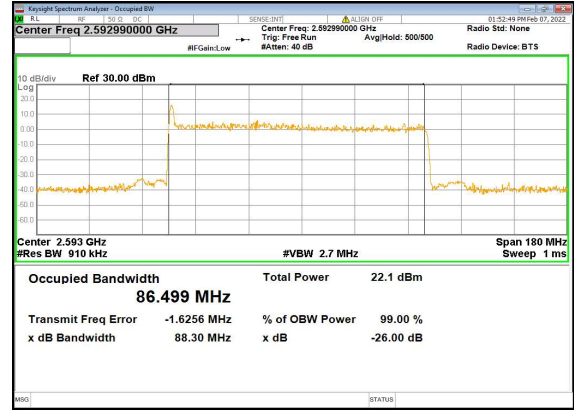

n41(90M)\_DFT-s-OFDM\_PI\_2-BPSK\_Outer\_Full\_Mid\_CH

n41(90M)\_DFT-s-OFDM\_QPSK\_Outer\_Full\_Mid\_CH

n41(90M)\_DFT-s-OFDM\_16QAM\_Outer\_Full\_Mid\_CH

n41(90M)\_DFT-s-OFDM\_64QAM\_Outer\_Full\_Mid\_CH