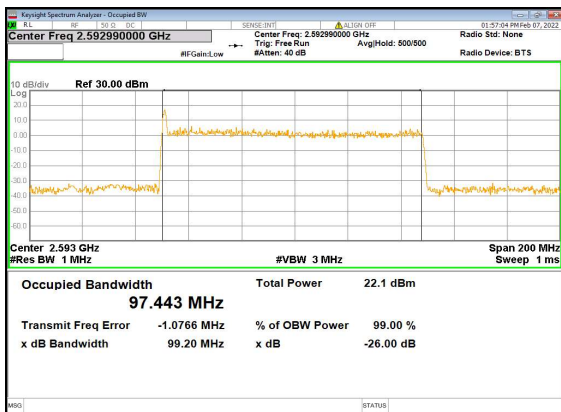

n41(100M)\_CP-OFDM\_QPSK\_Outer\_Full\_  
Low\_CH

n41(100M)\_DFT-s-OFDM\_PI\_2-BPSK\_Outer\_  
Full\_Mid\_CH

n41(100M)\_DFT-s-OFDM\_QPSK\_Outer\_  
Full\_Mid\_CH

n41(100M)\_DFT-s-OFDM\_16QAM\_Outer\_Full\_  
Mid\_CH