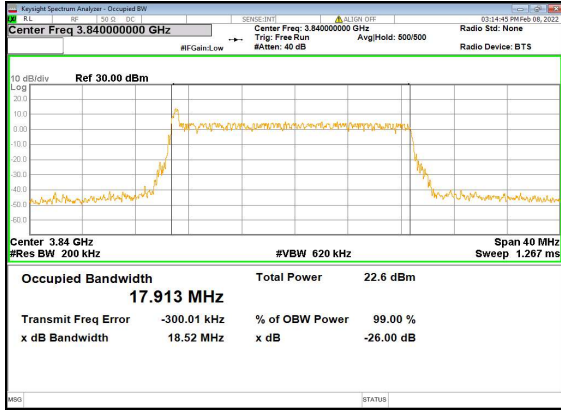

n77(20M)\_DFT-s-OFDM\_256QAM\_Outer\_Full\_Low\_CH

n77(20M)\_CP-OFDM\_QPSK\_Outer\_Full\_Low\_CH

n77(20M)\_DFT-s-OFDM\_PI\_2-BPSK\_Outer\_Full\_Mid\_CH

n77(20M)\_DFT-s-OFDM\_QPSK\_Outer\_Full\_Mid\_CH

n77(20M)\_DFT-s-OFDM\_16QAM\_Outer\_Full\_Mid\_CH