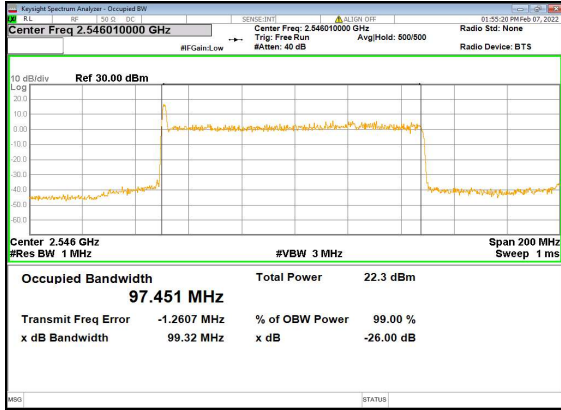

n41(90M)\_DFT-s-OFDM\_64QAM\_Outer\_Full\_High\_CH

n41(90M)\_DFT-s-OFDM\_256QAM\_Outer\_Full\_High\_CH

n41(90M)\_CP-OFDM\_QPSK\_Outer\_Full\_High\_CH

n41(100M)\_DFT-s-OFDM\_PI\_2-BPSK\_Outer\_  
Full\_Low\_CH