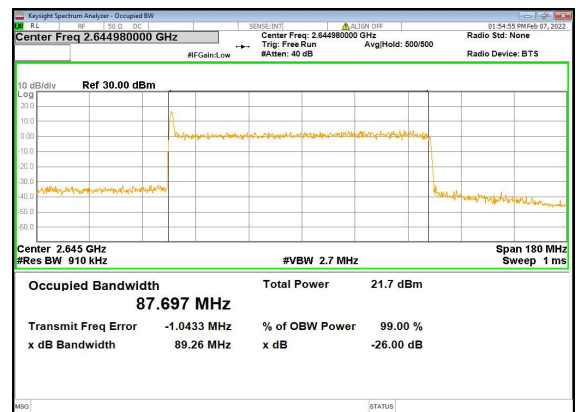

n41(100M)_DFT-s-OFDM_QPSK_Outer_
Full_Low_CH

n41(90M)_CP-OFDM_QPSK_Outer_Full_High_CH