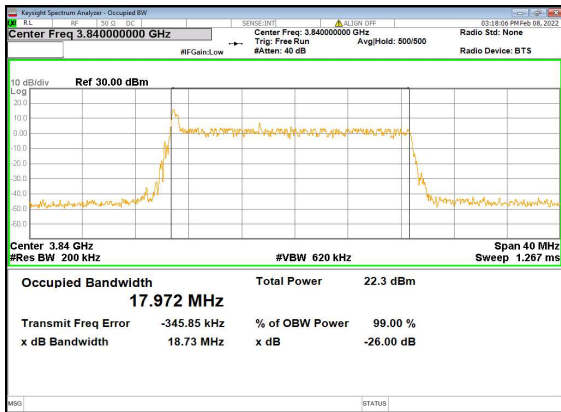

n77(20M)\_DFT-s-OFDM\_256QAM\_Outer\_Full\_Low\_CH

n77(20M)\_CP-OFDM\_QPSK\_Outer\_Full\_Low\_CH

n77(20M)\_DFT-s-OFDM\_PI\_2-BPSK\_Outer\_Full\_Mid\_CH

n77(20M)\_DFT-s-OFDM\_QPSK\_Outer\_Full\_Mid\_CH

n77(20M)\_DFT-s-OFDM\_16QAM\_Outer\_Full\_Mid\_CH