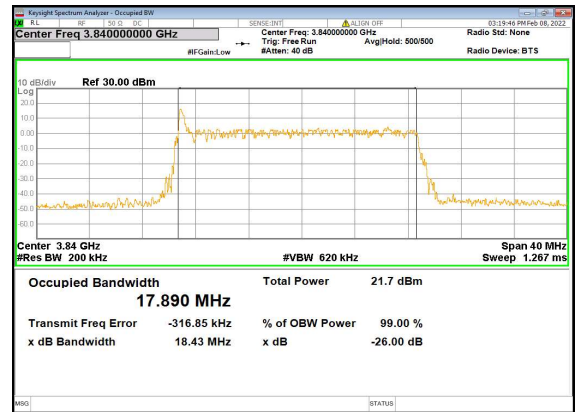

n77(20M)_CP-OFDM_QPSK_Outer_Full_Mid_CH

n77(20M)_DFT-s-OFDM_64QAM_Outer_Full_Mid_CH