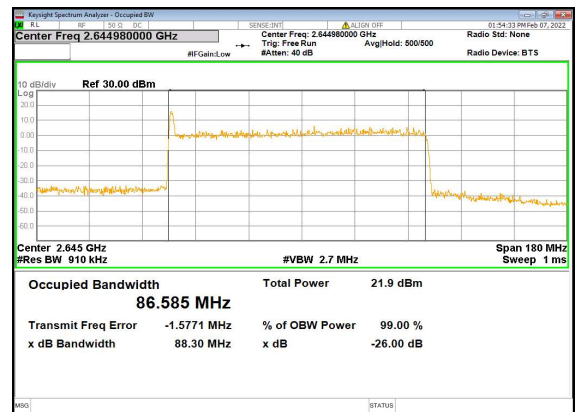

n41(90M)_CP-OFDM_QPSK_Outer_Full_High_CH

n41(90M)_DFT-s-OFDM_64QAM_Outer_Full_High_CH