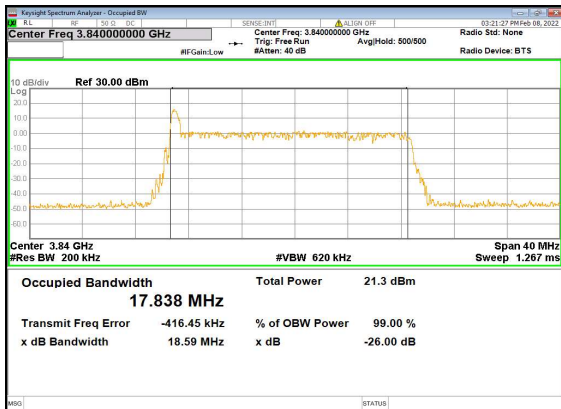

n77(20M)_DFT-s-OFDM_256QAM_Outer_Full_Mid_CH