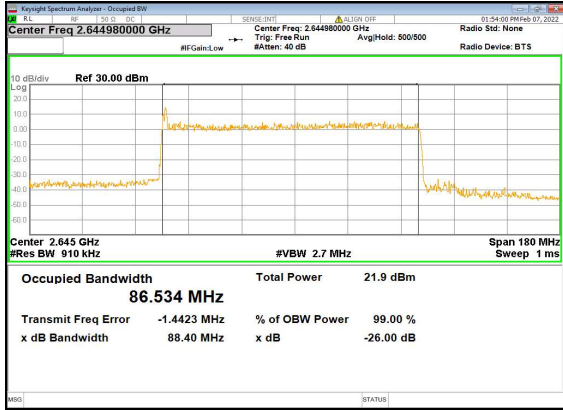

n41(90M)\_DFT-s-OFDM\_256QAM\_Outer\_Full\_Mid\_CH

n41(90M)\_CP-OFDM\_QPSK\_Outer\_Full\_Mid\_CH

n41(90M)\_DFT-s-OFDM\_PI\_2-BPSK\_Outer\_Full\_High\_CH

n41(90M)\_DFT-s-OFDM\_QPSK\_Outer\_Full\_High\_CH

n41(90M)\_DFT-s-OFDM\_16QAM\_Outer\_Full\_High\_CH