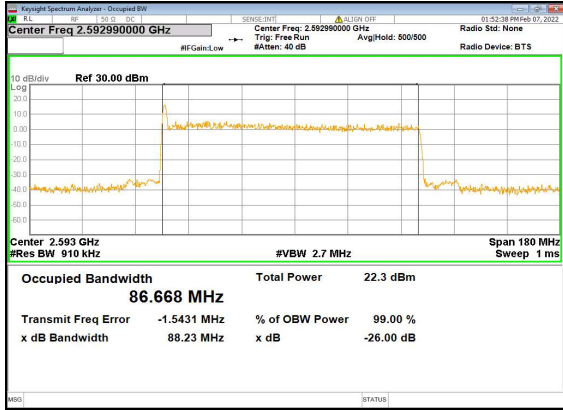

n41(90M)\_DFT-s-OFDM\_PI\_2-BPSK\_Outer\_Full\_Mid\_CH

n41(90M)\_DFT-s-OFDM\_QPSK\_Outer\_Full\_Mid\_CH

n41(90M)\_DFT-s-OFDM\_16QAM\_Outer\_Full\_Mid\_CH

n41(90M)\_DFT-s-OFDM\_64QAM\_Outer\_Full\_Mid\_CH