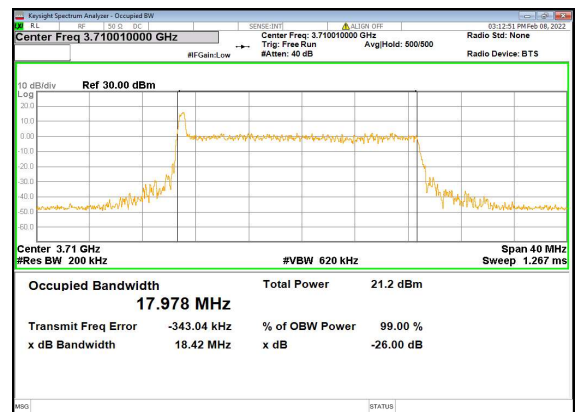

n77(20M)_DFT-s-OFDM_QPSK_Outer_Full_Mid_CH

n77(20M)_CP-OFDM_QPSK_Outer_Full_Low_CH