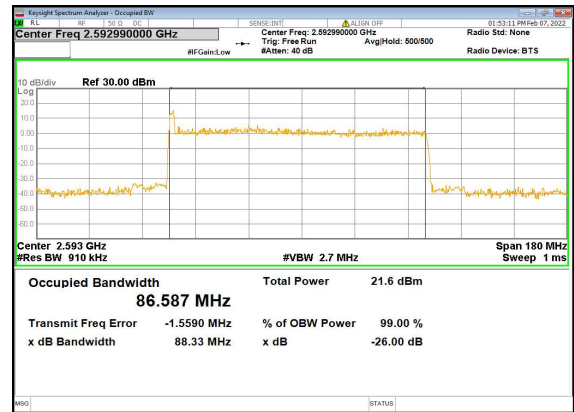

n41(90M)\_DFT-s-OFDM\_PI\_2-BPSK\_Outer\_Full\_Mid\_CH

n41(90M)\_DFT-s-OFDM\_QPSK\_Outer\_Full\_Mid\_CH

n41(90M)\_DFT-s-OFDM\_16QAM\_Outer\_Full\_Mid\_CH

n41(90M)\_DFT-s-OFDM\_64QAM\_Outer\_Full\_Mid\_CH