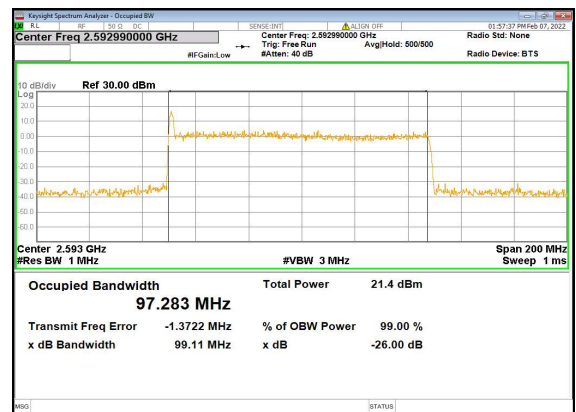

n41(100M)_DFT-s-OFDM_QPSK_Outer_Full_High_CH

n41(100M)_CP-OFDM_QPSK_Outer_Full_
Mid_CH