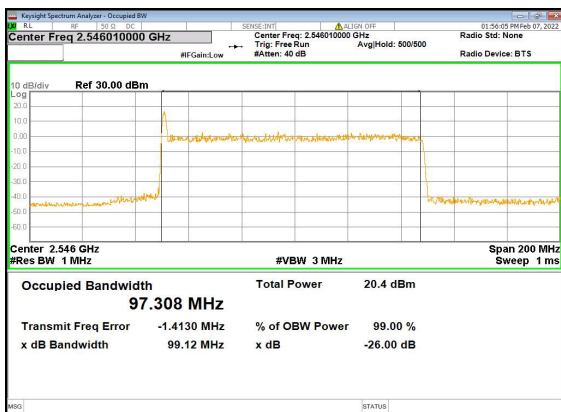

n41(100M)\_DFT-s-OFDM\_QPSK\_Outer\_  
Full\_Low\_CH

n41(100M)\_DFT-s-OFDM\_16QAM\_Outer\_Full\_  
Low\_CH

n41(100M)\_DFT-s-OFDM\_64QAM\_Outer\_  
Full\_Low\_CH

n41(100M)\_DFT-s-OFDM\_256QAM\_Outer\_  
Full\_Low\_CH