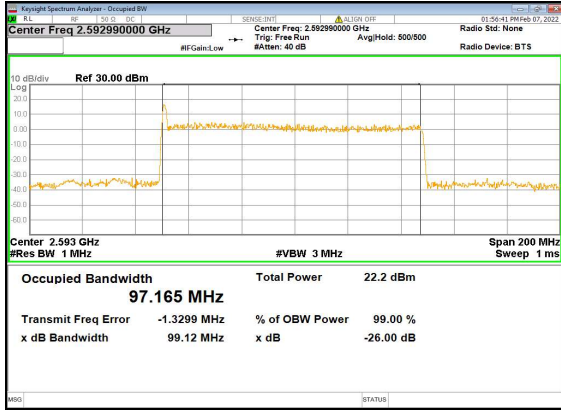

n41(100M)_DFT-s-OFDM_16QAM_Outer_Full_
Mid_CH

n41(100M)_DFT-s-OFDM_PI_2-BPSK_Outer_
Full_Mid_CH