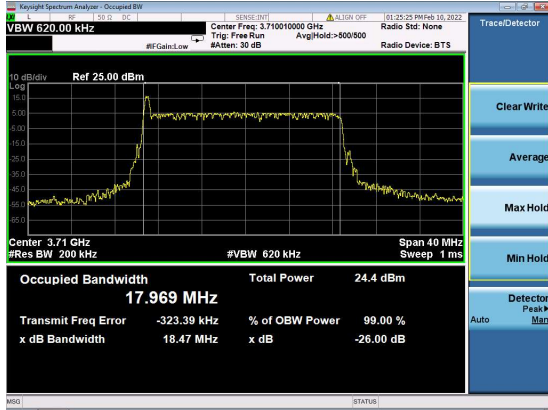

n77(20M)_DFT-s-OFDM_16QAM_Outer_Full_Low_CH

n77(20M)_DFT-s-OFDM_PI_2-BPSK_Outer_Full_Low_CH