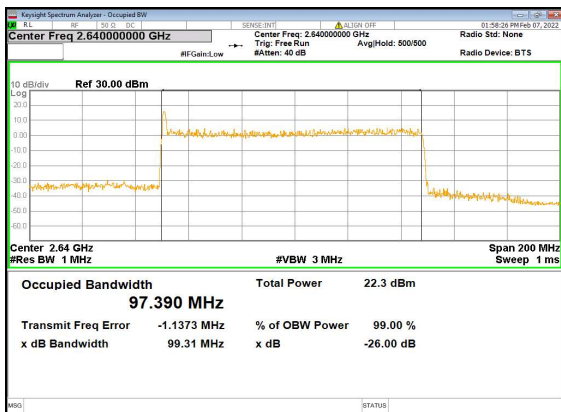

n41(100M)_DFT-s-OFDM_256QAM_Outer_Full_High_CH

n41(100M)_DFT-s-OFDM_16QAM_Outer_Full_High_CH