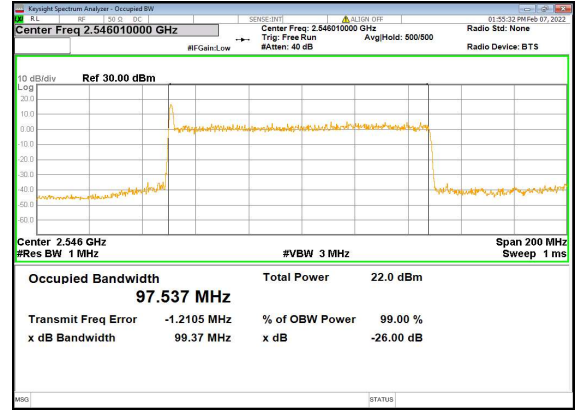

n41(100M)_DFT-s-OFDM_64QAM_Outer_
Full_Low_CH

n41(100M)_DFT-s-OFDM_QPSK_Outer_
Full_Low_CH