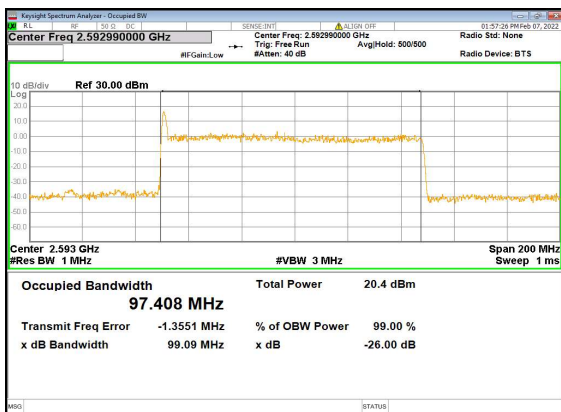

n41(100M)_DFT-s-OFDM_256QAM_Outer_
Full_Mid_CH