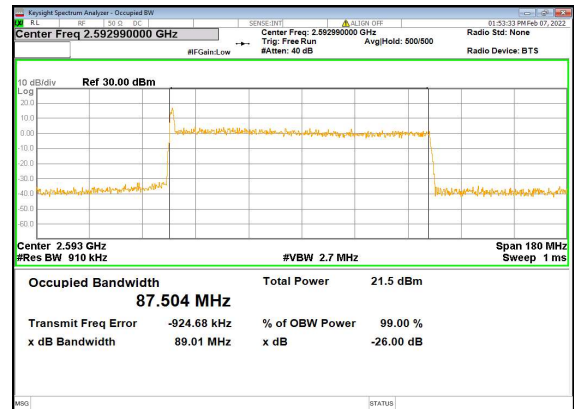

n41(90M)_DFT-s-OFDM_QPSK_Outer_Full_High_CH

n41(90M)_CP-OFDM_QPSK_Outer_Full_Mid_CH