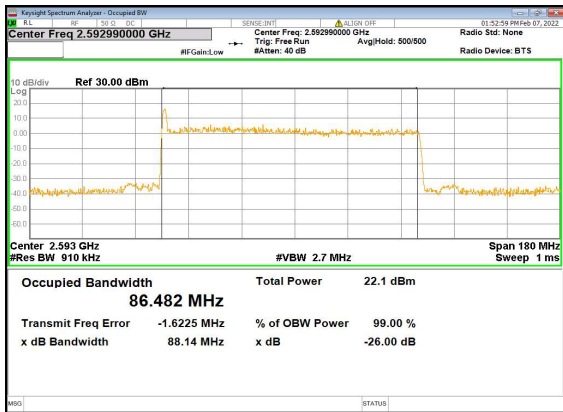

n41(90M)\_DFT-s-OFDM\_PI\_2-BPSK\_Outer\_Full\_Mid\_CH

n41(90M)\_DFT-s-OFDM\_QPSK\_Outer\_Full\_Mid\_CH

n41(90M)\_DFT-s-OFDM\_16QAM\_Outer\_Full\_Mid\_CH

n41(90M)\_DFT-s-OFDM\_64QAM\_Outer\_Full\_Mid\_CH