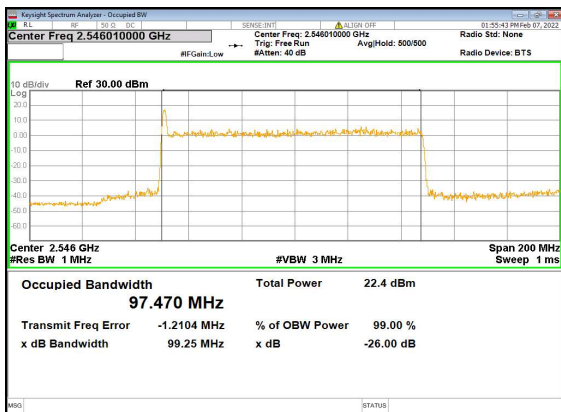

n41(100M)_DFT-s-OFDM_256QAM_Outer_
Full_Low_CH

n41(100M)_DFT-s-OFDM_16QAM_Outer_Full_
Low_CH