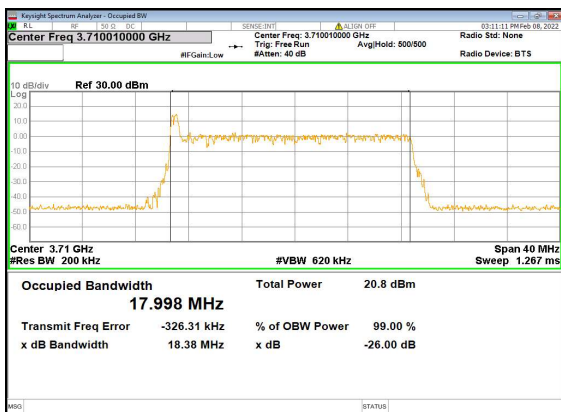

n77(20M)_DFT-s-OFDM_256QAM_Outer_Full_Low_CH