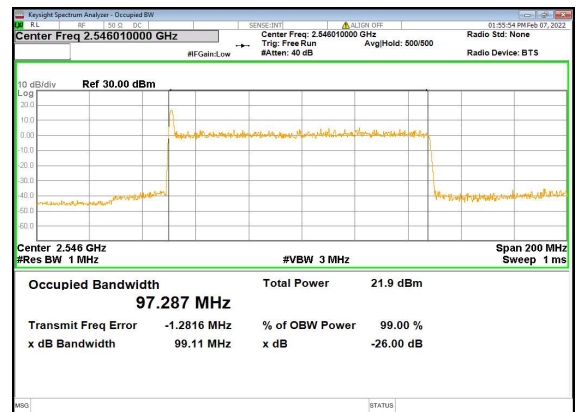

n41(100M)_CP-OFDM_QPSK_Outer_Full_
Low_CH

n41(100M)_DFT-s-OFDM_64QAM_Outer_
Full_Low_CH