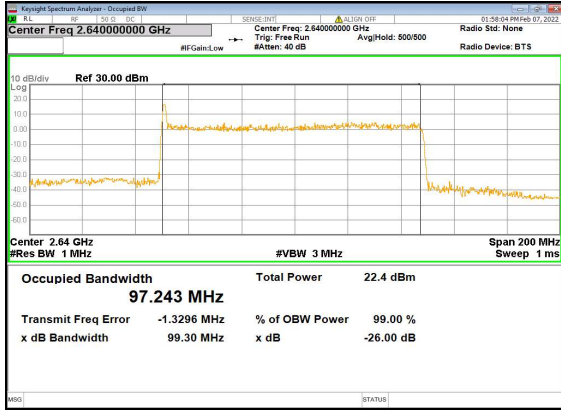

n41(100M)\_DFT-s-OFDM\_64QAM\_Outer\_  
Full\_Mid\_CH

n41(100M)\_DFT-s-OFDM\_256QAM\_Outer\_  
Full\_Mid\_CH

n41(100M)\_CP-OFDM\_QPSK\_Outer\_Full\_  
Mid\_CH

n41(100M)\_DFT-s-OFDM\_PI\_2-BPSK\_Outer\_Full\_High\_CH