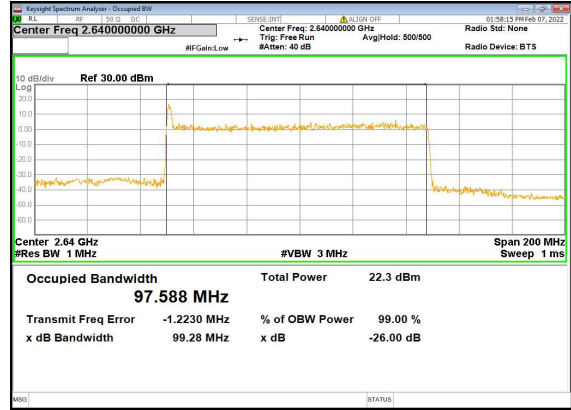

n41(100M)_DFT-s-OFDM_64QAM_Outer_Full_High_CH

n41(100M)_DFT-s-OFDM_QPSK_Outer_Full_High_CH