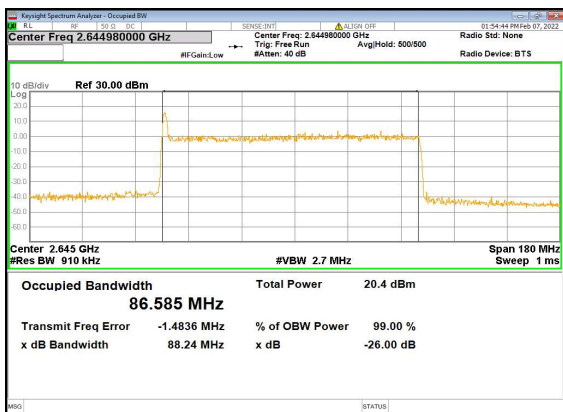

n41(90M)_DFT-s-OFDM_256QAM_Outer_Full_High_CH