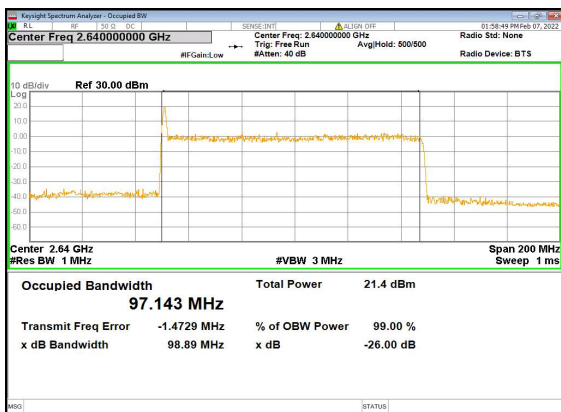

n41(100M)\_DFT-s-OFDM\_QPSK\_Outer\_Full\_High\_CH

n41(100M)\_DFT-s-OFDM\_16QAM\_Outer\_Full\_High\_CH

n41(100M)\_DFT-s-OFDM\_64QAM\_Outer\_Full\_High\_CH

n41(100M)\_DFT-s-OFDM\_256QAM\_Outer\_Full\_High\_CH