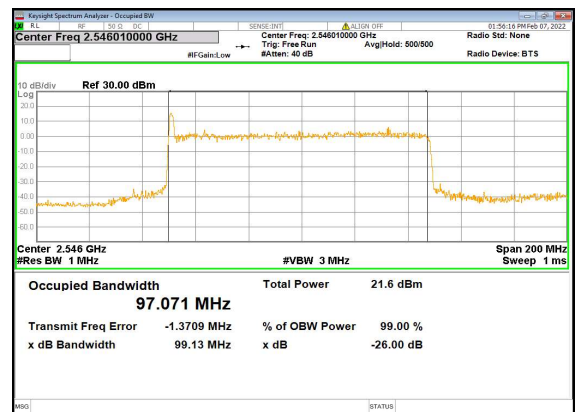

n41(100M)_DFT-s-OFDM_QPSK_Outer_
Full_Mid_CH

n41(100M)_CP-OFDM_QPSK_Outer_Full_
Low_CH