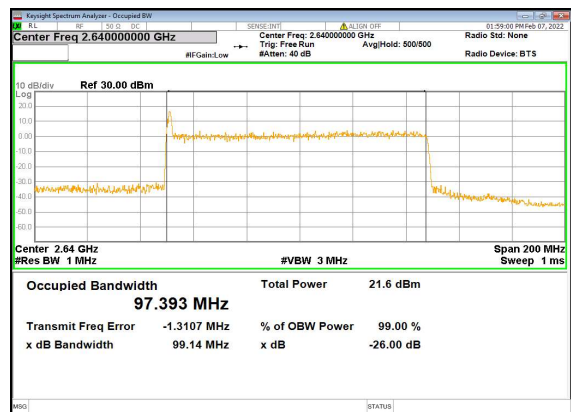

n77(20M)_DFT-s-OFDM_QPSK_Outer_Full_Low_CH

n41(100M)_CP-OFDM_QPSK_Outer_Full_High_CH