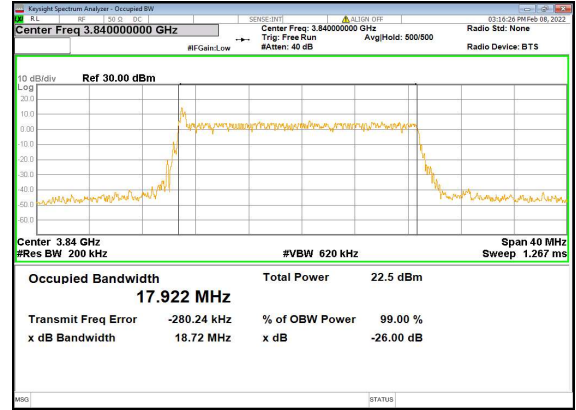

n77(20M)\_DFT-s-OFDM\_256QAM\_Outer\_Full\_Low\_CH

n77(20M)\_CP-OFDM\_QPSK\_Outer\_Full\_Low\_CH

n77(20M)\_DFT-s-OFDM\_PI\_2-BPSK\_Outer\_Full\_Mid\_CH

n77(20M)\_DFT-s-OFDM\_QPSK\_Outer\_Full\_Mid\_CH

n77(20M)\_DFT-s-OFDM\_16QAM\_Outer\_Full\_Mid\_CH