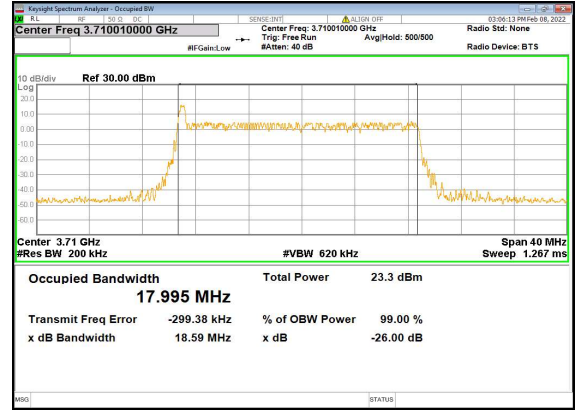

n41(100M)\_CP-OFDM\_QPSK\_Outer\_Full\_High\_CH

n77(20M)\_DFT-s-OFDM\_PI\_2-BPSK\_Outer\_Full\_Low\_CH

n77(20M)\_DFT-s-OFDM\_QPSK\_Outer\_Full\_Low\_CH

n77(20M)\_DFT-s-OFDM\_16QAM\_Outer\_Full\_Low\_CH

n77(20M)\_DFT-s-OFDM\_64QAM\_Outer\_Full\_Low\_CH