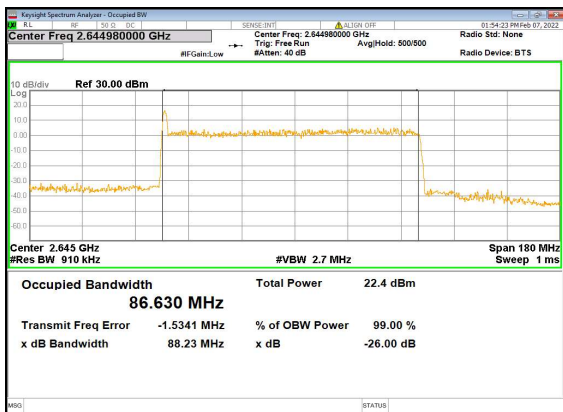

n41(90M)\_DFT-s-OFDM\_256QAM\_Outer\_Full\_Mid\_CH

n41(90M)\_CP-OFDM\_QPSK\_Outer\_Full\_Mid\_CH

n41(90M)\_DFT-s-OFDM\_PI\_2-BPSK\_Outer\_Full\_High\_CH

n41(90M)\_DFT-s-OFDM\_QPSK\_Outer\_Full\_High\_CH

n41(90M)\_DFT-s-OFDM\_16QAM\_Outer\_Full\_High\_CH