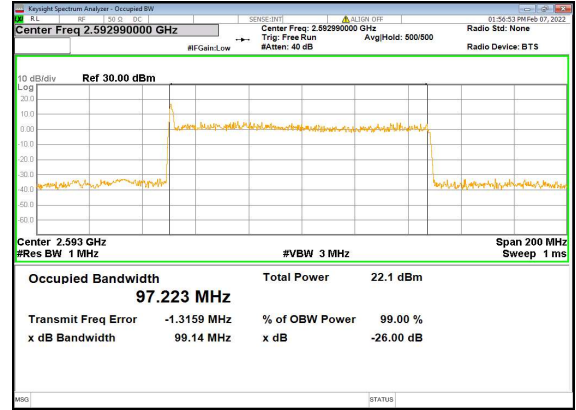

n41(100M)\_CP-OFDM\_QPSK\_Outer\_Full\_  
Low\_CH

n41(100M)\_DFT-s-OFDM\_PI\_2-BPSK\_Outer\_  
Full\_Mid\_CH

n41(100M)\_DFT-s-OFDM\_QPSK\_Outer\_  
Full\_Mid\_CH

n41(100M)\_DFT-s-OFDM\_16QAM\_Outer\_Full\_  
Mid\_CH