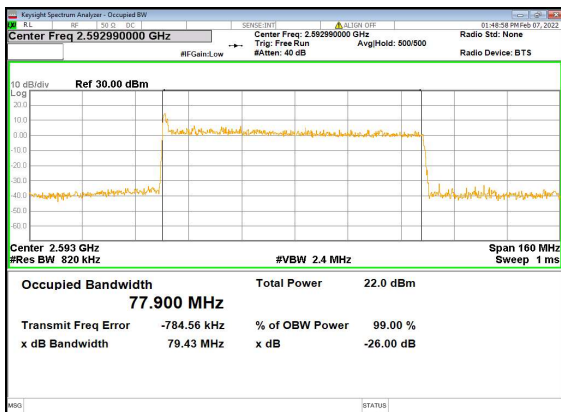

n41(80M)_DFT-s-OFDM_256QAM_Outer_Full_Mid_CH

n41(80M)_DFT-s-OFDM_16QAM_Outer_Full_Mid_CH