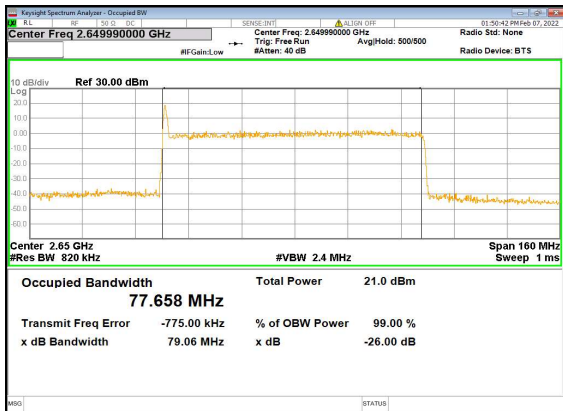

n41(80M)_DFT-s-OFDM_256QAM_Outer_Full_High_CH