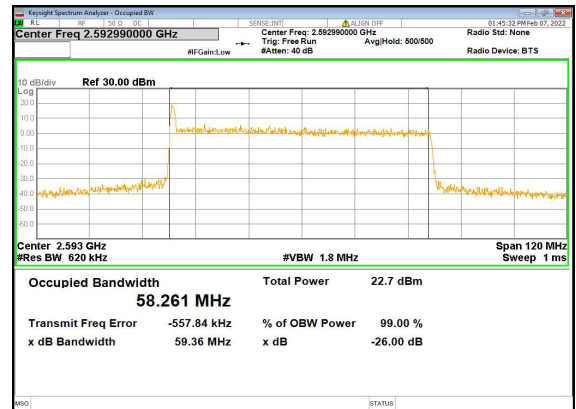

n41(60M)_DFT-s-OFDM_QPSK_Outer_Full_High_CH

n41(60M)_CP-OFDM_QPSK_Outer_Full_Mid_CH