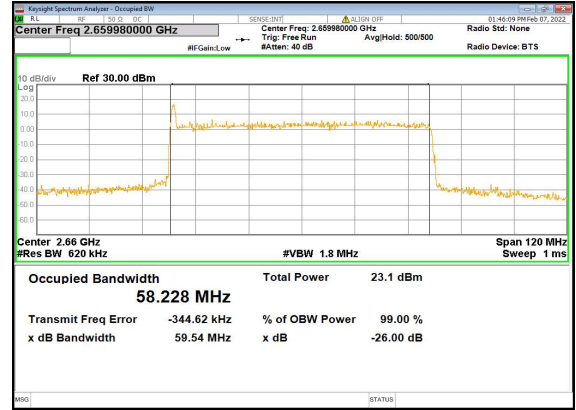

n41(60M)\_DFT-s-OFDM\_64QAM\_Outer\_Full\_Mid\_CH

n41(60M)\_DFT-s-OFDM\_256QAM\_Outer\_Full\_Mid\_CH

n41(60M)\_CP-OFDM\_QPSK\_Outer\_Full\_Mid\_CH

n41(60M)\_DFT-s-OFDM\_PI\_2-BPSK\_Outer\_Full\_High\_CH

n41(60M)\_DFT-s-OFDM\_QPSK\_Outer\_Full\_High\_CH