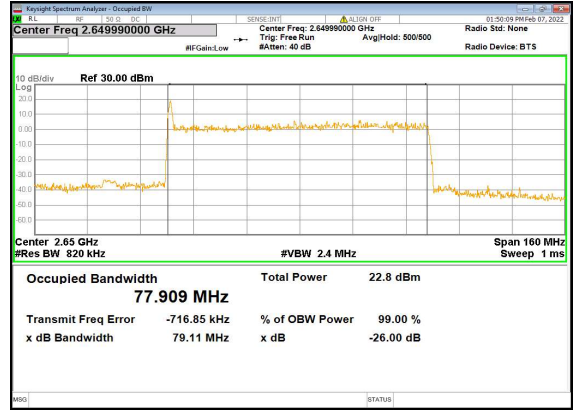

n41(80M)\_DFT-s-OFDM\_256QAM\_Outer\_Full\_Mid\_CH

n41(80M)\_CP-OFDM\_QPSK\_Outer\_Full\_Mid\_CH

n41(80M)\_DFT-s-OFDM\_PI\_2-BPSK\_Outer\_Full\_High\_CH

n41(80M)\_DFT-s-OFDM\_QPSK\_Outer\_Full\_High\_CH

n41(80M)\_DFT-s-OFDM\_16QAM\_Outer\_Full\_High\_CH