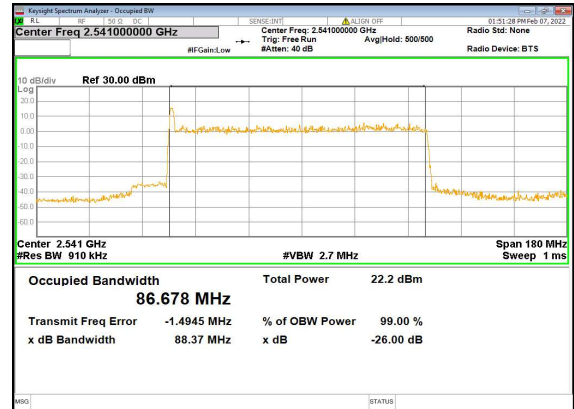

n41(90M)_DFT-s-OFDM_64QAM_Outer_Full_Low_CH

n41(90M)_DFT-s-OFDM_QPSK_Outer_Full_Low_CH