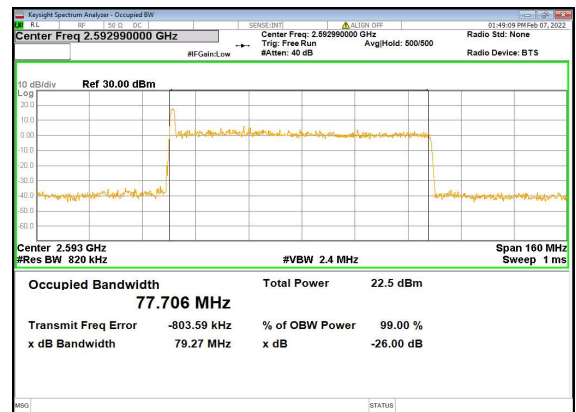

n41(80M)\_DFT-s-OFDM\_PI\_2-BPSK\_Outer\_Full\_Mid\_CH

n41(80M)\_DFT-s-OFDM\_QPSK\_Outer\_Full\_Mid\_CH

n41(80M)\_DFT-s-OFDM\_16QAM\_Outer\_Full\_Mid\_CH

n41(80M)\_DFT-s-OFDM\_64QAM\_Outer\_Full\_Mid\_CH