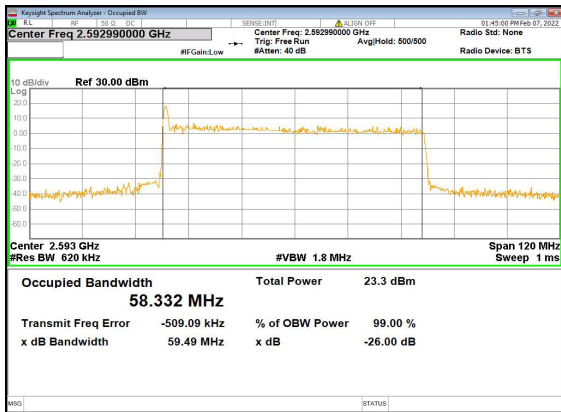

n41(60M)\_DFT-s-OFDM\_256QAM\_Outer\_Full\_Low\_CH

n41(60M)\_CP-OFDM\_QPSK\_Outer\_Full\_Low\_CH

n41(60M)\_DFT-s-OFDM\_PI\_2-BPSK\_Outer\_Full\_Mid\_CH

n41(60M)\_DFT-s-OFDM\_QPSK\_Outer\_Full\_Mid\_CH

n41(60M)\_DFT-s-OFDM\_16QAM\_Outer\_Full\_Mid\_CH