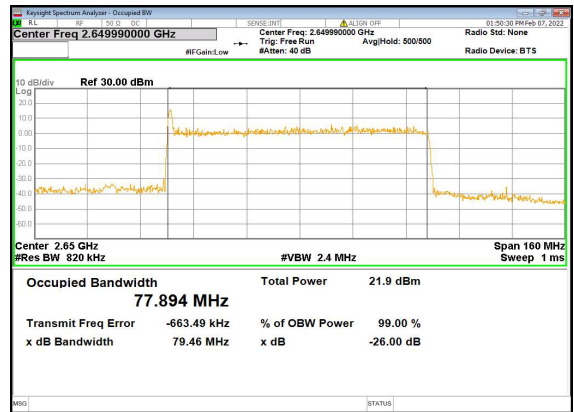

n41(80M)_CP-OFDM_QPSK_Outer_Full_High_CH

n41(80M)_DFT-s-OFDM_64QAM_Outer_Full_High_CH