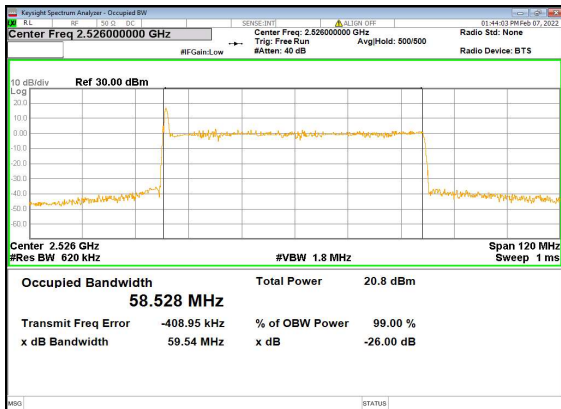

n41(60M)_DFT-s-OFDM_256QAM_Outer_Full_Low_CH