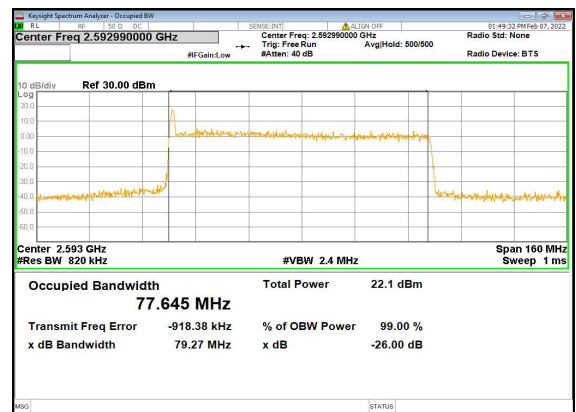

n41(80M)_DFT-s-OFDM_QPSK_Outer_Full_High_CH

n41(80M)_CP-OFDM_QPSK_Outer_Full_Mid_CH