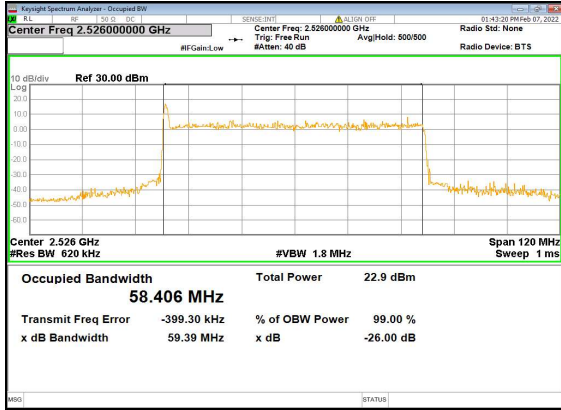

n41(60M)\_DFT-s-OFDM\_PI\_2-BPSK\_Outer\_Full\_Low\_CH

n41(60M)\_DFT-s-OFDM\_QPSK\_Outer\_Full\_Low\_CH

n41(60M)\_DFT-s-OFDM\_16QAM\_Outer\_Full\_Low\_CH

n41(60M)\_DFT-s-OFDM\_64QAM\_Outer\_Full\_Low\_CH