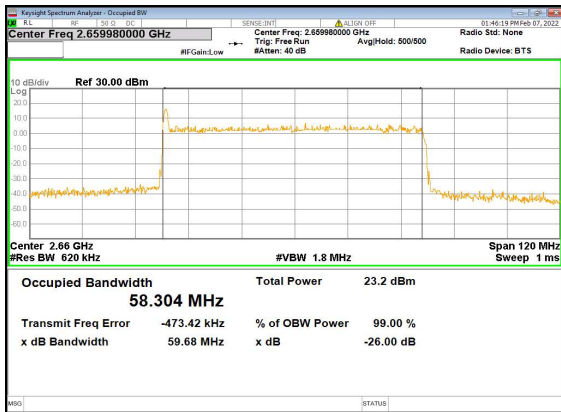

n41(60M)_DFT-s-OFDM_256QAM_Outer_Full_High_CH

n41(60M)_DFT-s-OFDM_16QAM_Outer_Full_High_CH