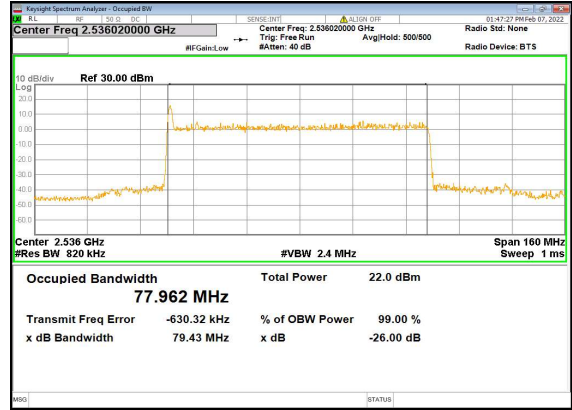

n41(80M)_DFT-s-OFDM_64QAM_Outer_Full_Low_CH

n41(80M)_DFT-s-OFDM_QPSK_Outer_Full_Low_CH