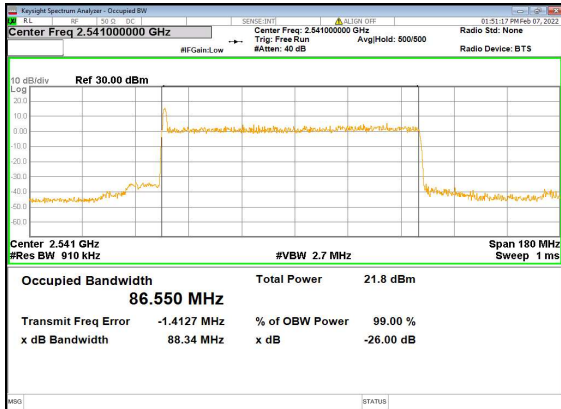

n41(80M)\_DFT-s-OFDM\_64QAM\_Outer\_Full\_High\_CH

n41(80M)\_DFT-s-OFDM\_256QAM\_Outer\_Full\_High\_CH

n41(80M)\_CP-OFDM\_QPSK\_Outer\_Full\_High\_CH

n41(90M)\_DFT-s-OFDM\_PI\_2-BPSK\_Outer\_Full\_Low\_CH