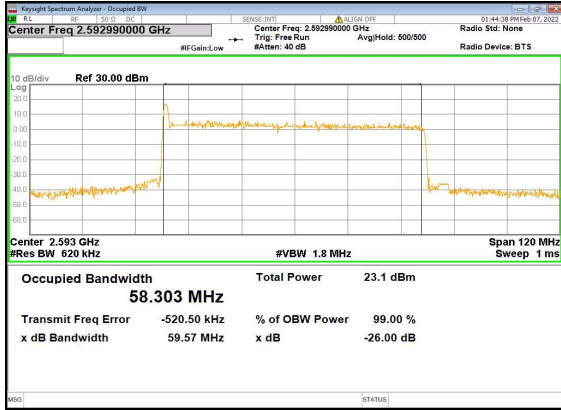

n41(60M)\_DFT-s-OFDM\_256QAM\_Outer\_Full\_Low\_CH

n41(60M)\_CP-OFDM\_QPSK\_Outer\_Full\_Low\_CH

n41(60M)\_DFT-s-OFDM\_PI\_2-BPSK\_Outer\_Full\_Mid\_CH

n41(60M)\_DFT-s-OFDM\_QPSK\_Outer\_Full\_Mid\_CH

n41(60M)\_DFT-s-OFDM\_16QAM\_Outer\_Full\_Mid\_CH