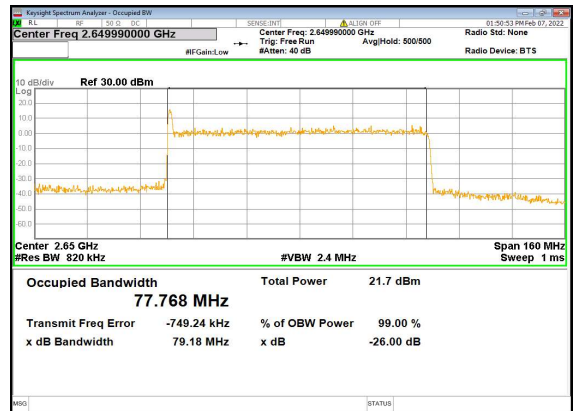

n41(90M)_DFT-s-OFDM_QPSK_Outer_Full_Low_CH

n41(80M)_CP-OFDM_QPSK_Outer_Full_High_CH