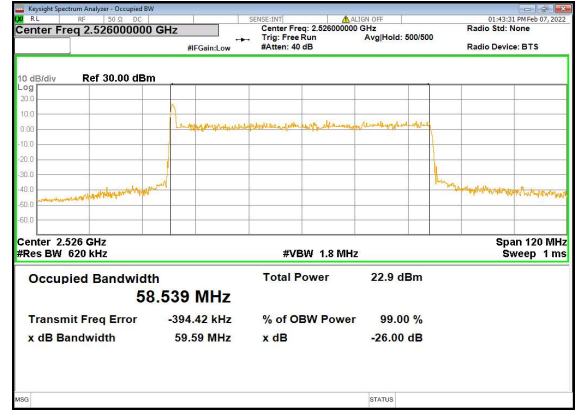

n41(60M)\_DFT-s-OFDM\_PI\_2-BPSK\_Outer\_Full\_Low\_CH

n41(60M)\_DFT-s-OFDM\_QPSK\_Outer\_Full\_Low\_CH

n41(60M)\_DFT-s-OFDM\_16QAM\_Outer\_Full\_Low\_CH

n41(60M)\_DFT-s-OFDM\_64QAM\_Outer\_Full\_Low\_CH