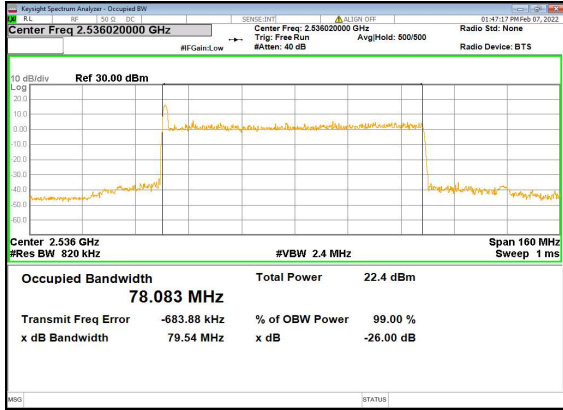

n41(60M)\_DFT-s-OFDM\_16QAM\_Outer\_Full\_High\_CH

n41(60M)\_DFT-s-OFDM\_64QAM\_Outer\_Full\_High\_CH

n41(60M)\_DFT-s-OFDM\_256QAM\_Outer\_Full\_High\_CH

n41(60M)\_CP-OFDM\_QPSK\_Outer\_Full\_High\_CH

n41(80M)\_DFT-s-OFDM\_PI\_2-BPSK\_Outer\_Full\_Low\_CH