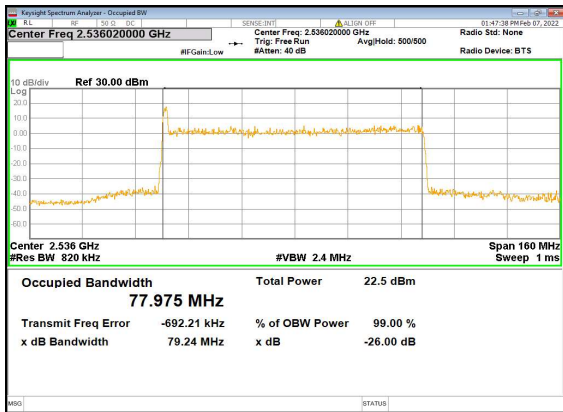

n41(80M)_DFT-s-OFDM_256QAM_Outer_Full_Low_CH

n41(80M)_DFT-s-OFDM_16QAM_Outer_Full_Low_CH