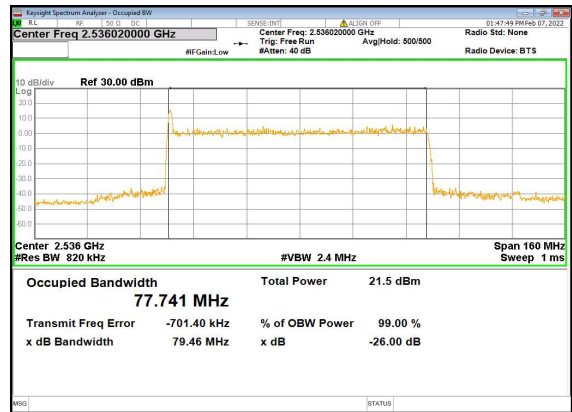

n41(80M)_CP-OFDM_QPSK_Outer_Full_Low_CH

n41(80M)_DFT-s-OFDM_64QAM_Outer_Full_Low_CH