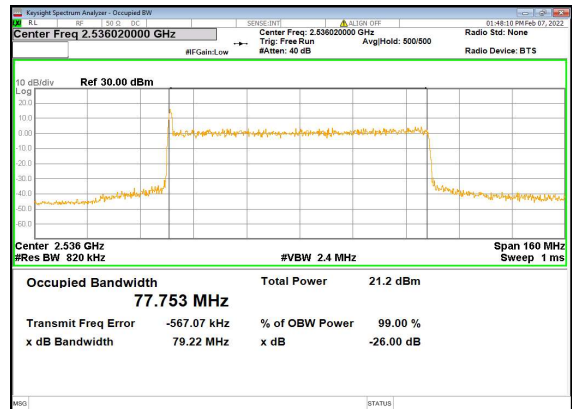

n41(80M)\_DFT-s-OFDM\_QPSK\_Outer\_Full\_Low\_CH

n41(80M)\_DFT-s-OFDM\_16QAM\_Outer\_Full\_Low\_CH

n41(80M)\_DFT-s-OFDM\_64QAM\_Outer\_Full\_Low\_CH

n41(80M)\_DFT-s-OFDM\_256QAM\_Outer\_Full\_Low\_CH

n41(80M)\_CP-OFDM\_QPSK\_Outer\_Full\_Low\_CH