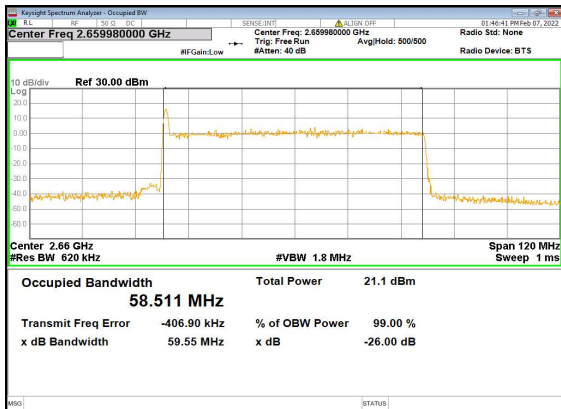

n41(60M)_DFT-s-OFDM_256QAM_Outer_Full_High_CH