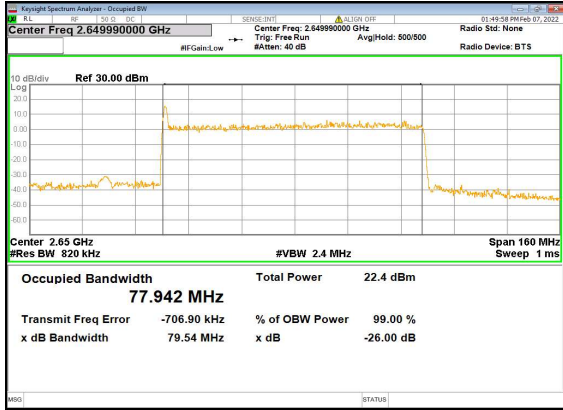

n41(80M)\_DFT-s-OFDM\_256QAM\_Outer\_Full\_Mid\_CH

n41(80M)\_CP-OFDM\_QPSK\_Outer\_Full\_Mid\_CH

n41(80M)\_DFT-s-OFDM\_PI\_2-BPSK\_Outer\_Full\_High\_CH

n41(80M)\_DFT-s-OFDM\_QPSK\_Outer\_Full\_High\_CH

n41(80M)\_DFT-s-OFDM\_16QAM\_Outer\_Full\_High\_CH