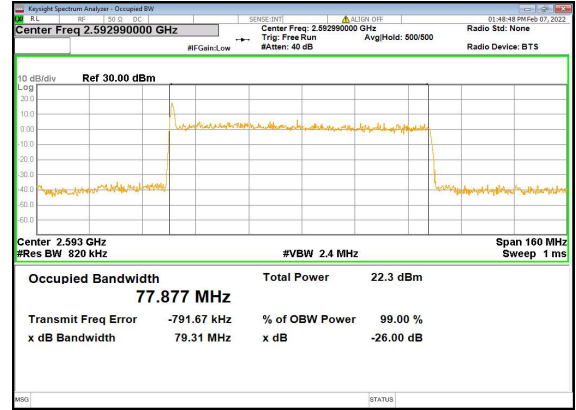

n41(80M)_DFT-s-OFDM_64QAM_Outer_Full_Mid_CH

n41(80M)_DFT-s-OFDM_QPSK_Outer_Full_Mid_CH