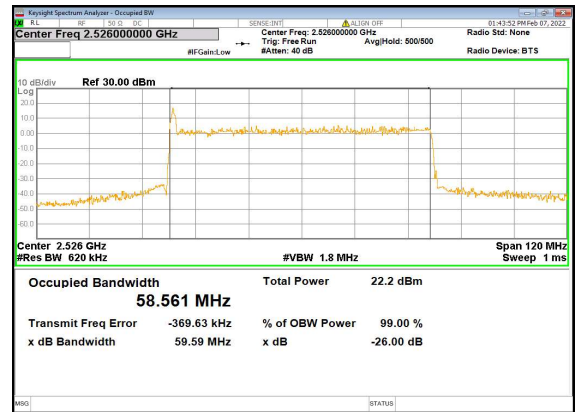

n41(60M)\_DFT-s-OFDM\_PI\_2-BPSK\_Outer\_Full\_Low\_CH

n41(60M)\_DFT-s-OFDM\_QPSK\_Outer\_Full\_Low\_CH

n41(60M)\_DFT-s-OFDM\_16QAM\_Outer\_Full\_Low\_CH

n41(60M)\_DFT-s-OFDM\_64QAM\_Outer\_Full\_Low\_CH