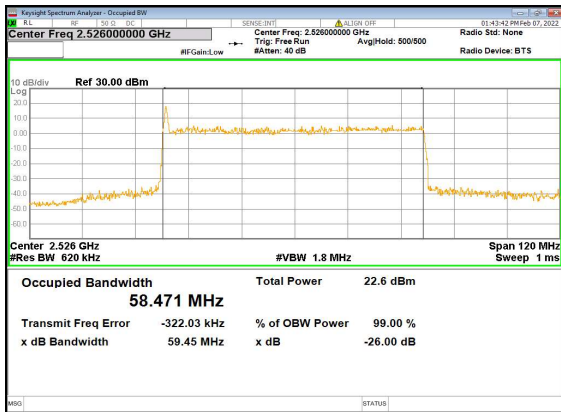

n41(60M)\_DFT-s-OFDM\_PI\_2-BPSK\_Outer\_Full\_Low\_CH

n41(60M)\_DFT-s-OFDM\_QPSK\_Outer\_Full\_Low\_CH

n41(60M)\_DFT-s-OFDM\_16QAM\_Outer\_Full\_Low\_CH

n41(60M)\_DFT-s-OFDM\_64QAM\_Outer\_Full\_Low\_CH