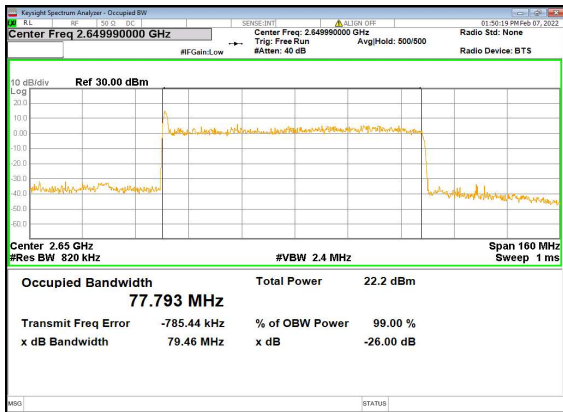

n41(80M)\_DFT-s-OFDM\_256QAM\_Outer\_Full\_Mid\_CH

n41(80M)\_CP-OFDM\_QPSK\_Outer\_Full\_Mid\_CH

n41(80M)\_DFT-s-OFDM\_PI\_2-BPSK\_Outer\_Full\_High\_CH

n41(80M)\_DFT-s-OFDM\_QPSK\_Outer\_Full\_High\_CH

n41(80M)\_DFT-s-OFDM\_16QAM\_Outer\_Full\_High\_CH