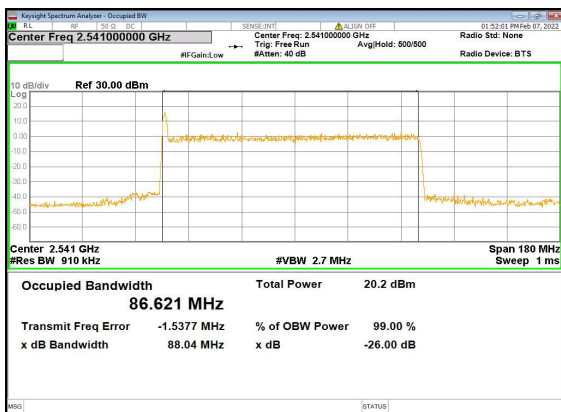

n41(90M)\_DFT-s-OFDM\_QPSK\_Outer\_Full\_Low\_CH

n41(90M)\_DFT-s-OFDM\_16QAM\_Outer\_Full\_Low\_CH

n41(90M)\_DFT-s-OFDM\_64QAM\_Outer\_Full\_Low\_CH

n41(90M)\_DFT-s-OFDM\_256QAM\_Outer\_Full\_Low\_CH

n41(90M)\_CP-OFDM\_QPSK\_Outer\_Full\_Low\_CH