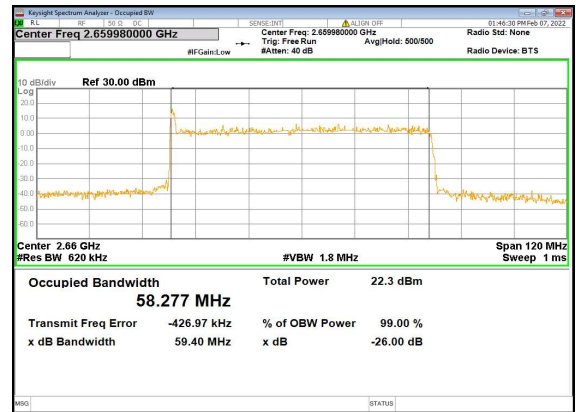

n41(60M)_CP-OFDM_QPSK_Outer_Full_High_CH

n41(60M)_DFT-s-OFDM_64QAM_Outer_Full_High_CH