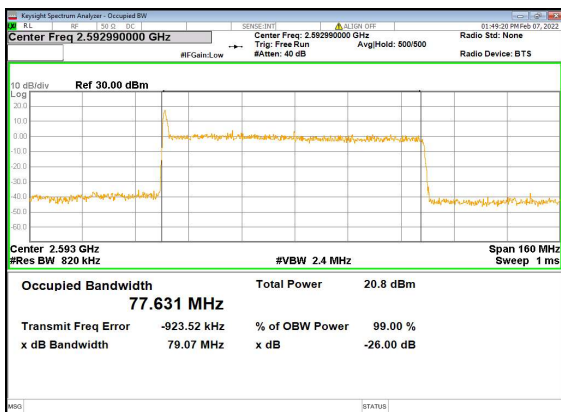

n41(80M)_DFT-s-OFDM_256QAM_Outer_Full_Mid_CH