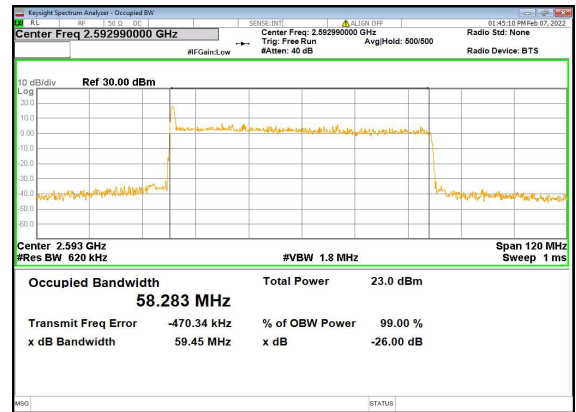

n41(60M)_CP-OFDM_QPSK_Outer_Full_Mid_CH

n41(60M)_DFT-s-OFDM_64QAM_Outer_Full_Mid_CH