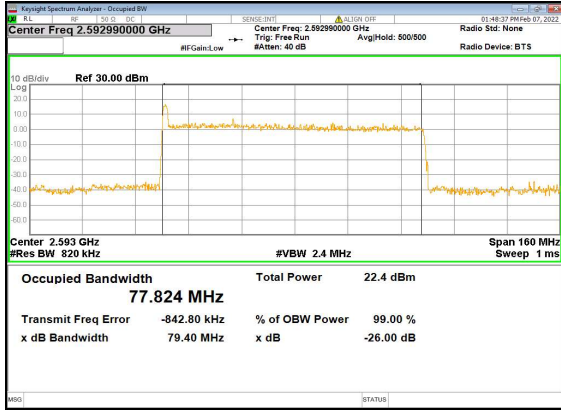

n41(80M)_DFT-s-OFDM_16QAM_Outer_Full_Mid_CH

n41(80M)_DFT-s-OFDM_PI_2-BPSK_Outer_Full_Mid_CH