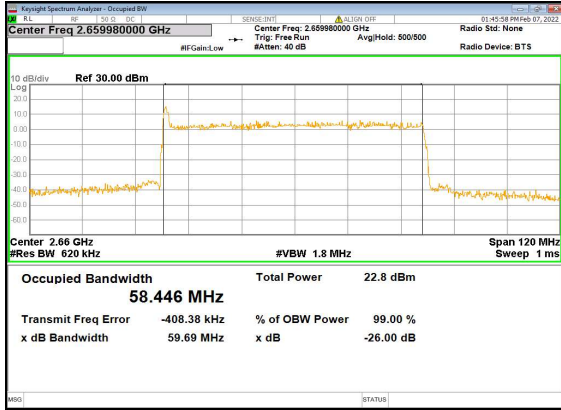

n41(60M)\_DFT-s-OFDM\_64QAM\_Outer\_Full\_Mid\_CH

n41(60M)\_DFT-s-OFDM\_256QAM\_Outer\_Full\_Mid\_CH

n41(60M)\_CP-OFDM\_QPSK\_Outer\_Full\_Mid\_CH

n41(60M)\_DFT-s-OFDM\_PI\_2-BPSK\_Outer\_Full\_High\_CH

n41(60M)\_DFT-s-OFDM\_QPSK\_Outer\_Full\_High\_CH