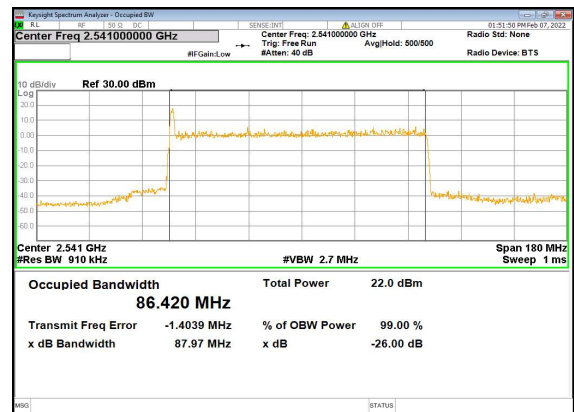

n41(90M)_CP-OFDM_QPSK_Outer_Full_Low_CH

n41(90M)_DFT-s-OFDM_64QAM_Outer_Full_Low_CH