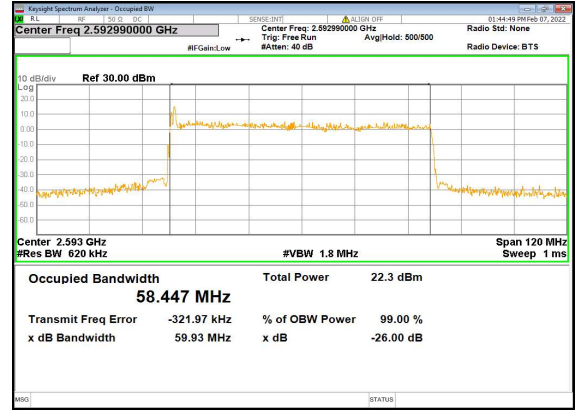

n41(60M)\_DFT-s-OFDM\_256QAM\_Outer\_Full\_Low\_CH

n41(60M)\_CP-OFDM\_QPSK\_Outer\_Full\_Low\_CH

n41(60M)\_DFT-s-OFDM\_PI\_2-BPSK\_Outer\_Full\_Mid\_CH

n41(60M)\_DFT-s-OFDM\_QPSK\_Outer\_Full\_Mid\_CH

n41(60M)\_DFT-s-OFDM\_16QAM\_Outer\_Full\_Mid\_CH