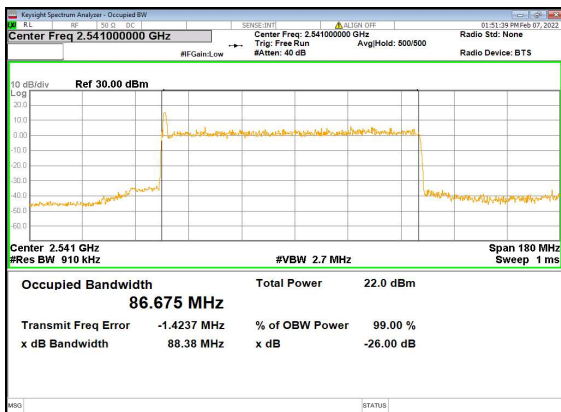

n41(90M)_DFT-s-OFDM_256QAM_Outer_Full_Low_CH

n41(90M)_DFT-s-OFDM_16QAM_Outer_Full_Low_CH