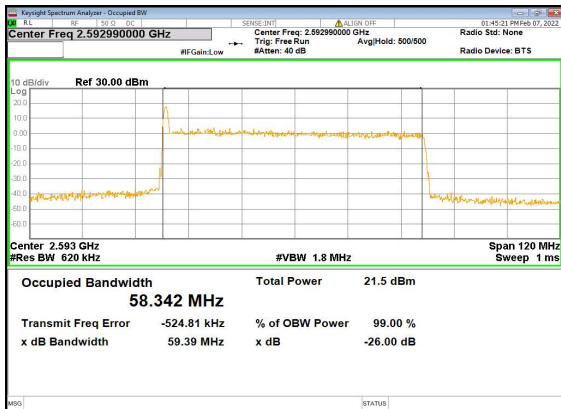

n41(60M)_DFT-s-OFDM_256QAM_Outer_Full_Mid_CH