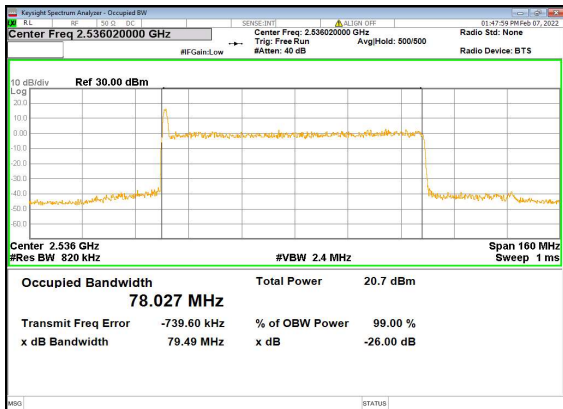

n41(80M)\_DFT-s-OFDM\_QPSK\_Outer\_Full\_Low\_CH

n41(80M)\_DFT-s-OFDM\_16QAM\_Outer\_Full\_Low\_CH

n41(80M)\_DFT-s-OFDM\_64QAM\_Outer\_Full\_Low\_CH

n41(80M)\_DFT-s-OFDM\_256QAM\_Outer\_Full\_Low\_CH

n41(80M)\_CP-OFDM\_QPSK\_Outer\_Full\_Low\_CH