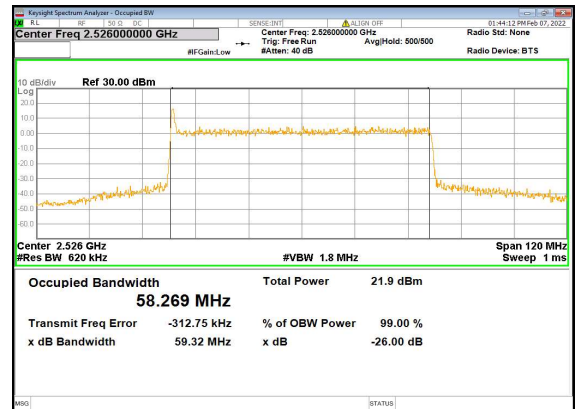

n41(60M)_DFT-s-OFDM_QPSK_Outer_Full_Mid_CH

n41(60M)_CP-OFDM_QPSK_Outer_Full_Low_CH