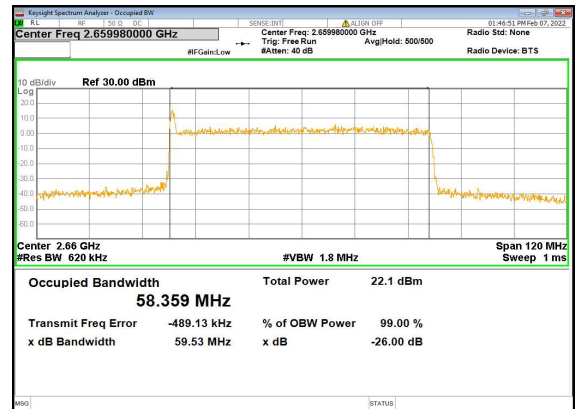

n41(60M)\_DFT-s-OFDM\_16QAM\_Outer\_Full\_High\_CH

n41(60M)\_DFT-s-OFDM\_64QAM\_Outer\_Full\_High\_CH

n41(60M)\_DFT-s-OFDM\_256QAM\_Outer\_Full\_High\_CH

n41(60M)\_CP-OFDM\_QPSK\_Outer\_Full\_High\_CH

n41(80M)\_DFT-s-OFDM\_PI\_2-BPSK\_Outer\_Full\_Low\_CH