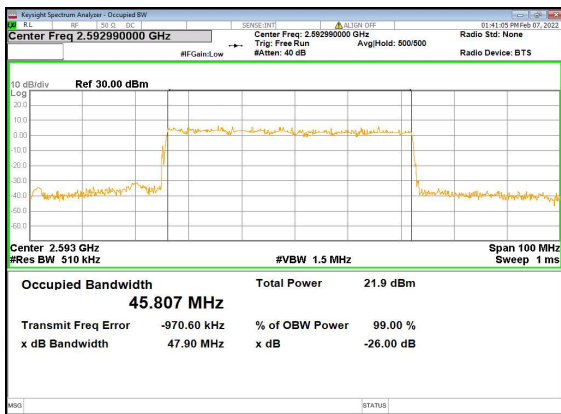

n41(50M)_DFT-s-OFDM_256QAM_Outer_Full_Mid_CH

n41(50M)_DFT-s-OFDM_16QAM_Outer_Full_Mid_CH