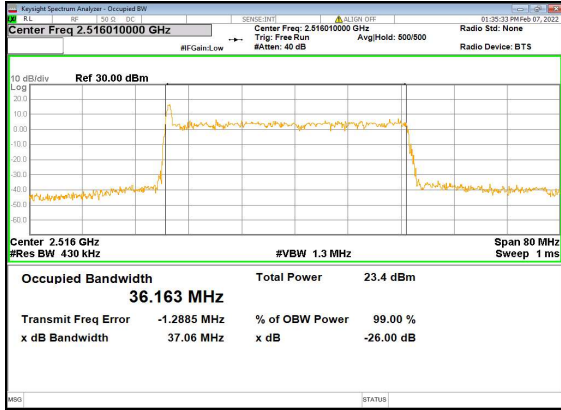

n41(40M)_DFT-s-OFDM_16QAM_Outer_Full_Low_CH

n41(40M)_DFT-s-OFDM_PI_2-BPSK_Outer_Full_Low_CH