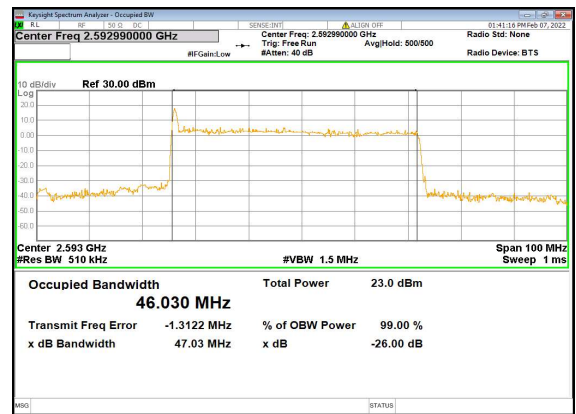

n41(50M)_DFT-s-OFDM_PI_2-BPSK_Outer_Full_Mid_CH

n41(50M)_DFT-s-OFDM_QPSK_Outer_Full_Mid_CH

n41(50M)_DFT-s-OFDM_16QAM_Outer_Full_Mid_CH

n41(50M)_DFT-s-OFDM_64QAM_Outer_Full_Mid_CH

n41(50M)_DFT-s-OFDM_256QAM_Outer_Full_Mid_CH