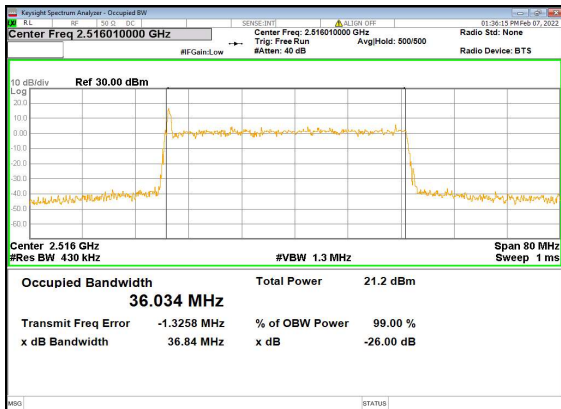

n41(40M)_DFT-s-OFDM_256QAM_Outer_Full_Low_CH