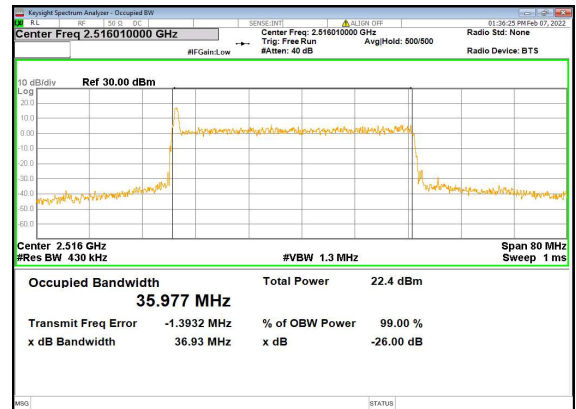

n41(40M)_DFT-s-OFDM_QPSK_Outer_Full_Mid_CH

n41(40M)_CP-OFDM_QPSK_Outer_Full_Low_CH