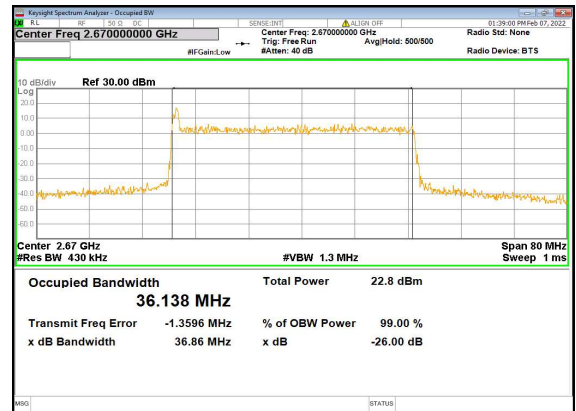

n41(40M)_DFT-s-OFDM_16QAM_Outer_Full_High_CH

n41(40M)_DFT-s-OFDM_64QAM_Outer_Full_High_CH

n41(40M)_DFT-s-OFDM_256QAM_Outer_Full_High_CH

n41(40M)_CP-OFDM_QPSK_Outer_Full_High_CH

n41(50M)_DFT-s-OFDM_PI_2-BPSK_Outer_Full_Low_CH