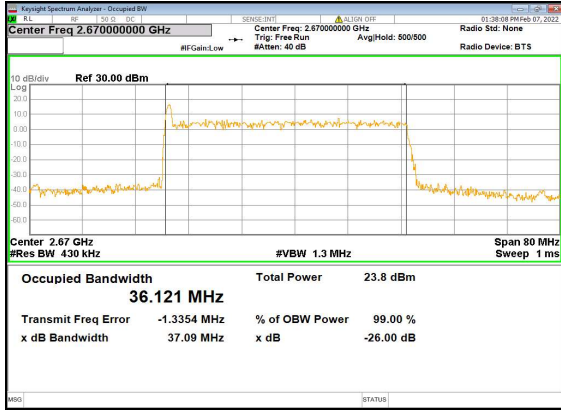

n41(40M)_DFT-s-OFDM_64QAM_Outer_Full_Mid_CH

n41(40M)_DFT-s-OFDM_256QAM_Outer_Full_Mid_CH

n41(40M)_CP-OFDM_QPSK_Outer_Full_Mid_CH

n41(40M)_DFT-s-OFDM_PI_2-BPSK_Outer_Full_High_CH

n41(40M)_DFT-s-OFDM_QPSK_Outer_Full_High_CH