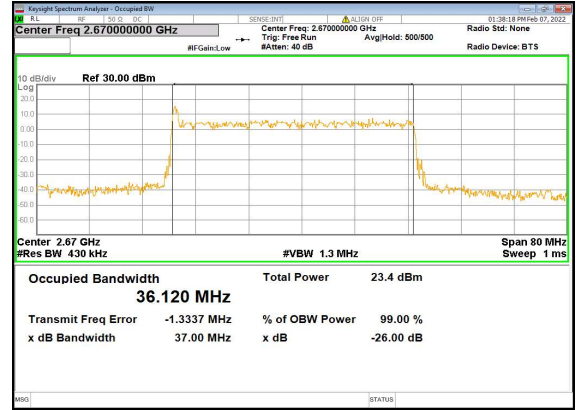

n41(40M)_DFT-s-OFDM_64QAM_Outer_Full_Mid_CH

n41(40M)_DFT-s-OFDM_256QAM_Outer_Full_Mid_CH

n41(40M)_CP-OFDM_QPSK_Outer_Full_Mid_CH

n41(40M)_DFT-s-OFDM_PI_2-BPSK_Outer_Full_High_CH

n41(40M)_DFT-s-OFDM_QPSK_Outer_Full_High_CH