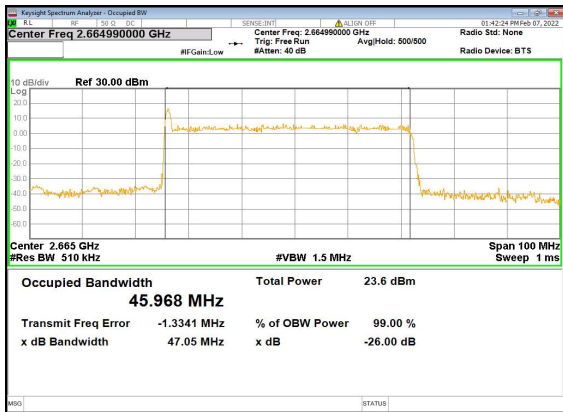

n41(50M)_CP-OFDM_QPSK_Outer_Full_Mid_CH

n41(50M)_DFT-s-OFDM_PI_2-BPSK_Outer_Full_High_CH

n41(50M)_DFT-s-OFDM_QPSK_Outer_Full_High_CH

n41(50M)_DFT-s-OFDM_16QAM_Outer_Full_High_CH

n41(50M)_DFT-s-OFDM_64QAM_Outer_Full_High_CH