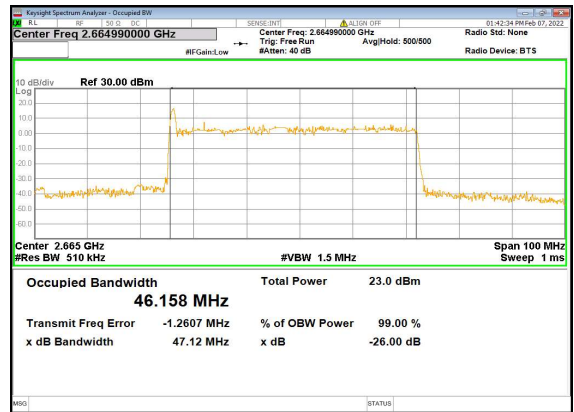

n41(50M)_CP-OFDM_QPSK_Outer_Full_Mid_CH

n41(50M)_DFT-s-OFDM_PI_2-BPSK_Outer_Full_High_CH

n41(50M)_DFT-s-OFDM_QPSK_Outer_Full_High_CH

n41(50M)_DFT-s-OFDM_16QAM_Outer_Full_High_CH

n41(50M)_DFT-s-OFDM_64QAM_Outer_Full_High_CH