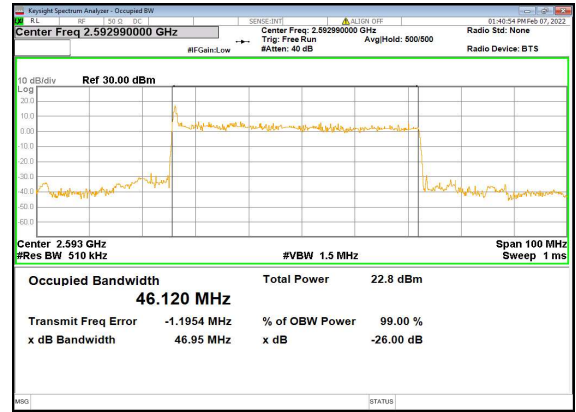

n41(50M)_DFT-s-OFDM_64QAM_Outer_Full_Mid_CH

n41(50M)_DFT-s-OFDM_QPSK_Outer_Full_Mid_CH