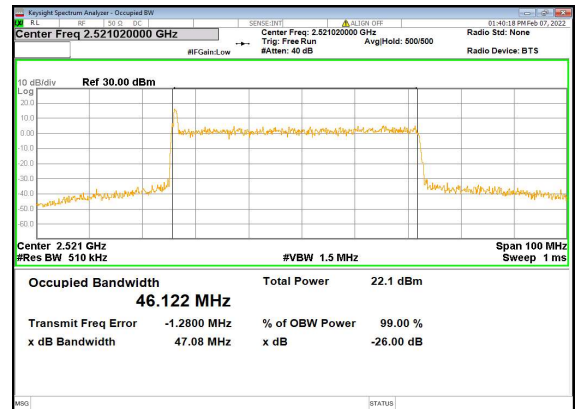

n41(50M)_DFT-s-OFDM_QPSK_Outer_Full_Low_CH

n41(50M)_DFT-s-OFDM_16QAM_Outer_Full_Low_CH

n41(50M)_DFT-s-OFDM_64QAM_Outer_Full_Low_CH

n41(50M)_DFT-s-OFDM_256QAM_Outer_Full_Low_CH

n41(50M)_CP-OFDM_QPSK_Outer_Full_Low_CH