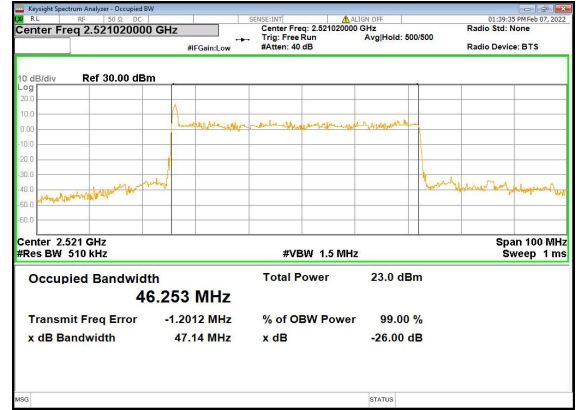

n41(50M)_DFT-s-OFDM_64QAM_Outer_Full_Low_CH

n41(50M)_DFT-s-OFDM_QPSK_Outer_Full_Low_CH