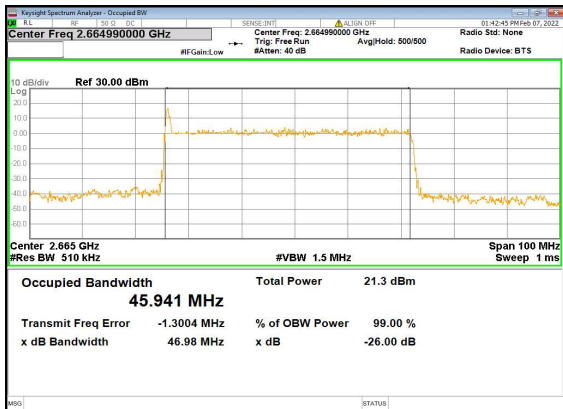

n41(50M)_DFT-s-OFDM_256QAM_Outer_Full_High_CH