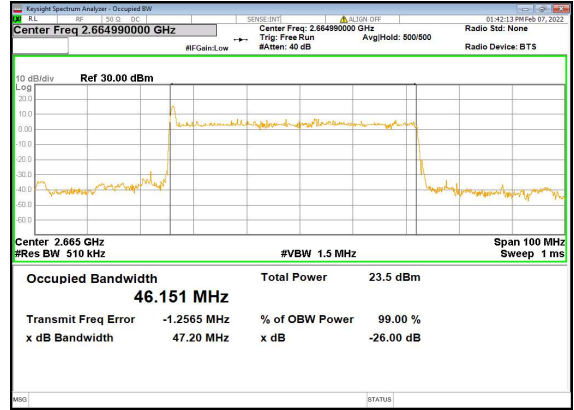

n41(50M)_CP-OFDM_QPSK_Outer_Full_Mid_CH

n41(50M)_DFT-s-OFDM_PI_2-BPSK_Outer_Full_High_CH

n41(50M)_DFT-s-OFDM_QPSK_Outer_Full_High_CH

n41(50M)_DFT-s-OFDM_16QAM_Outer_Full_High_CH

n41(50M)_DFT-s-OFDM_64QAM_Outer_Full_High_CH