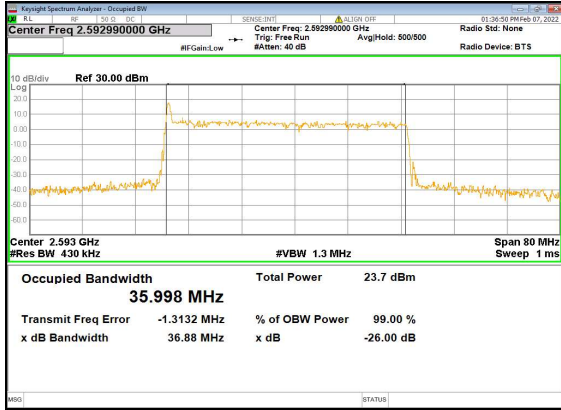

n41(40M)_DFT-s-OFDM_256QAM_Outer_Full_Low_CH

n41(40M)_CP-OFDM_QPSK_Outer_Full_Low_CH

n41(40M)_DFT-s-OFDM_PI_2-BPSK_Outer_Full_Mid_CH

n41(40M)_DFT-s-OFDM_QPSK_Outer_Full_Mid_CH

n41(40M)_DFT-s-OFDM_16QAM_Outer_Full_Mid_CH