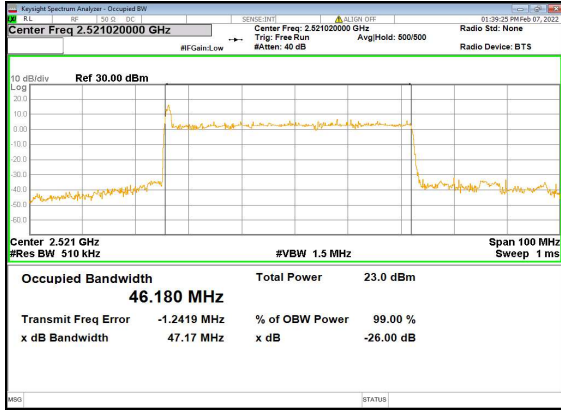

n41(40M)_DFT-s-OFDM_16QAM_Outer_Full_High_CH

n41(40M)_DFT-s-OFDM_64QAM_Outer_Full_High_CH

n41(40M)_DFT-s-OFDM_256QAM_Outer_Full_High_CH

n41(40M)_CP-OFDM_QPSK_Outer_Full_High_CH

n41(50M)_DFT-s-OFDM_PI_2-BPSK_Outer_Full_Low_CH