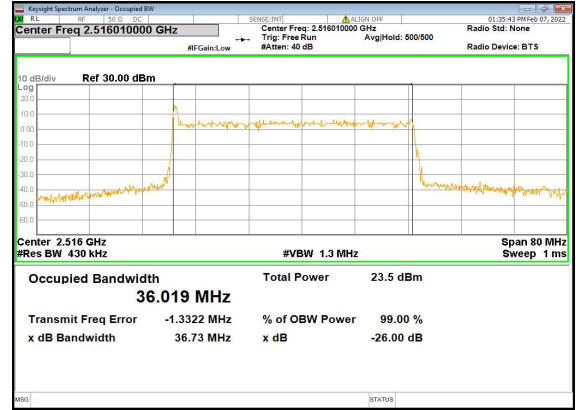

n41(30M)_CP-OFDM_QPSK_Outer_Full_High_CH

n41(40M)_DFT-s-OFDM_PI_2-BPSK_Outer_Full_Low_CH

n41(40M)_DFT-s-OFDM_QPSK_Outer_Full_Low_CH

n41(40M)_DFT-s-OFDM_16QAM_Outer_Full_Low_CH

n41(40M)_DFT-s-OFDM_64QAM_Outer_Full_Low_CH