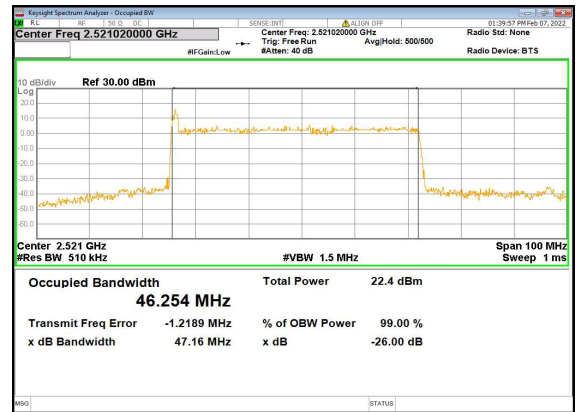

n41(50M)_CP-OFDM_QPSK_Outer_Full_Low_CH

n41(50M)_DFT-s-OFDM_64QAM_Outer_Full_Low_CH