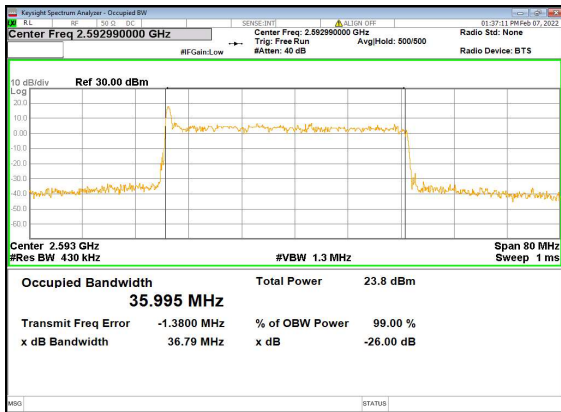

n41(40M)_DFT-s-OFDM_256QAM_Outer_Full_Low_CH

n41(40M)_CP-OFDM_QPSK_Outer_Full_Low_CH

n41(40M)_DFT-s-OFDM_PI_2-BPSK_Outer_Full_Mid_CH

n41(40M)_DFT-s-OFDM_QPSK_Outer_Full_Mid_CH

n41(40M)_DFT-s-OFDM_16QAM_Outer_Full_Mid_CH