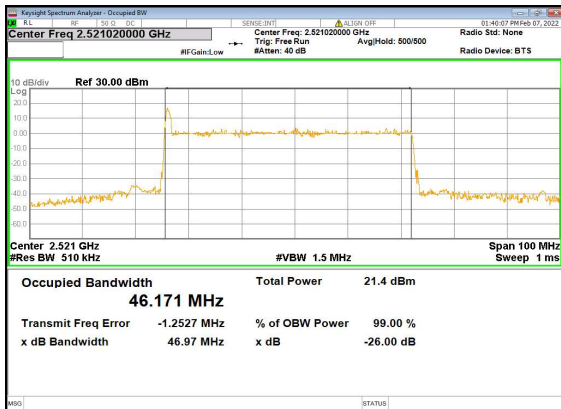

n41(50M)_DFT-s-OFDM_QPSK_Outer_Full_Low_CH

n41(50M)_DFT-s-OFDM_16QAM_Outer_Full_Low_CH

n41(50M)_DFT-s-OFDM_64QAM_Outer_Full_Low_CH

n41(50M)_DFT-s-OFDM_256QAM_Outer_Full_Low_CH

n41(50M)_CP-OFDM_QPSK_Outer_Full_Low_CH