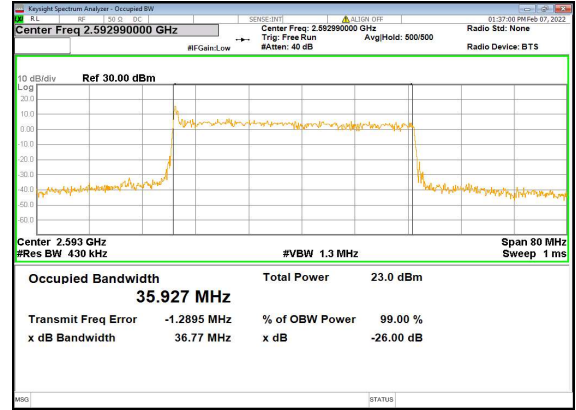

n41(40M)_DFT-s-OFDM_256QAM_Outer_Full_Low_CH

n41(40M)_CP-OFDM_QPSK_Outer_Full_Low_CH

n41(40M)_DFT-s-OFDM_PI_2-BPSK_Outer_Full_Mid_CH

n41(40M)_DFT-s-OFDM_QPSK_Outer_Full_Mid_CH

n41(40M)_DFT-s-OFDM_16QAM_Outer_Full_Mid_CH