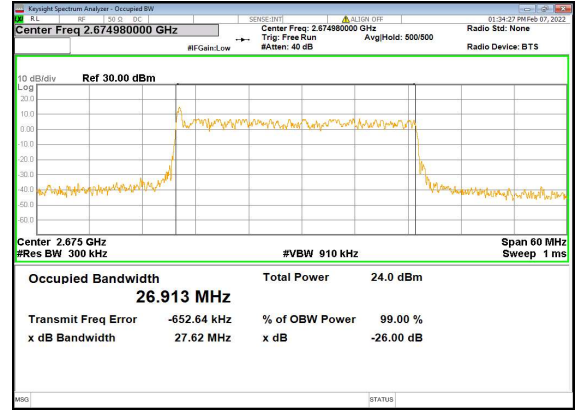

n41(30M)_DFT-s-OFDM_PI_2-BPSK_Outer_Full_High_CH

n41(30M)_DFT-s-OFDM_QPSK_Outer_Full_High_CH

n41(30M)_DFT-s-OFDM_16QAM_Outer_Full_High_CH

n41(30M)_DFT-s-OFDM_64QAM_Outer_Full_High_CH

n41(30M)_DFT-s-OFDM_256QAM_Outer_Full_High_CH