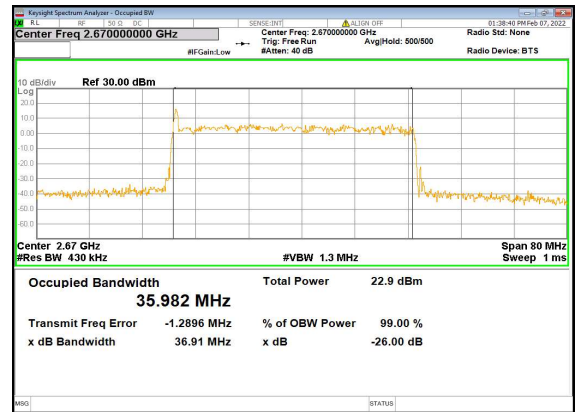

n41(40M)_CP-OFDM_QPSK_Outer_Full_High_CH

n41(40M)_DFT-s-OFDM_64QAM_Outer_Full_High_CH