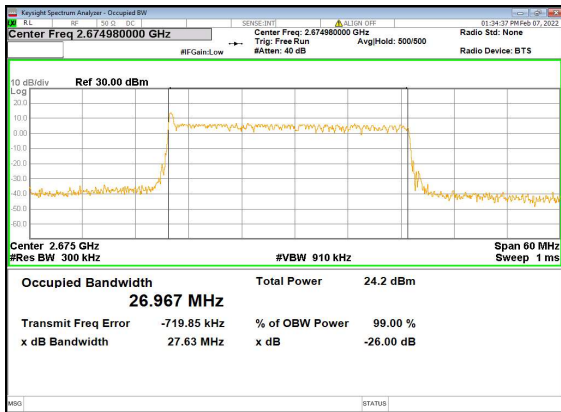

n41(30M)_DFT-s-OFDM_PI_2-BPSK_Outer_Full_High_CH

n41(30M)_DFT-s-OFDM_QPSK_Outer_Full_High_CH

n41(30M)_DFT-s-OFDM_16QAM_Outer_Full_High_CH

n41(30M)_DFT-s-OFDM_64QAM_Outer_Full_High_CH

n41(30M)_DFT-s-OFDM_256QAM_Outer_Full_High_CH