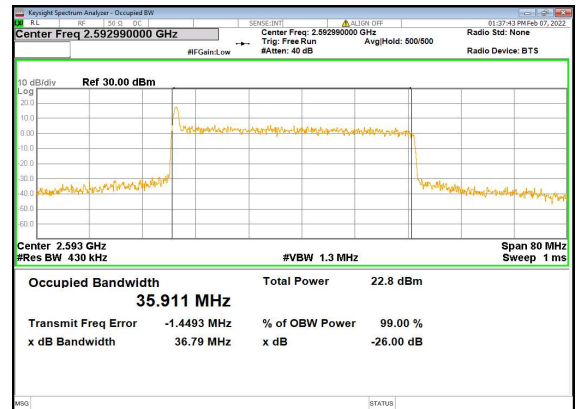

n41(40M)_DFT-s-OFDM_QPSK_Outer_Full_High_CH

n41(40M)_CP-OFDM_QPSK_Outer_Full_Mid_CH