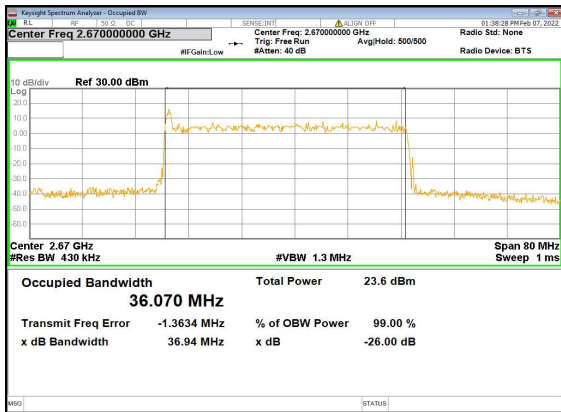

n41(40M)_DFT-s-OFDM_256QAM_Outer_Full_High_CH

n41(40M)_DFT-s-OFDM_16QAM_Outer_Full_High_CH