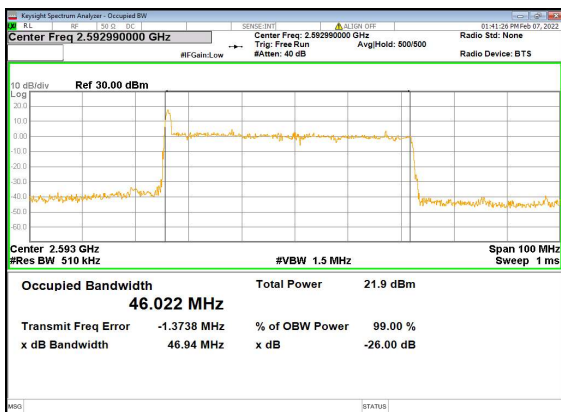

n41(50M)_DFT-s-OFDM_PI_2-BPSK_Outer_Full_Mid_CH

n41(50M)_DFT-s-OFDM_QPSK_Outer_Full_Mid_CH

n41(50M)_DFT-s-OFDM_16QAM_Outer_Full_Mid_CH

n41(50M)_DFT-s-OFDM_64QAM_Outer_Full_Mid_CH

n41(50M)_DFT-s-OFDM_256QAM_Outer_Full_Mid_CH