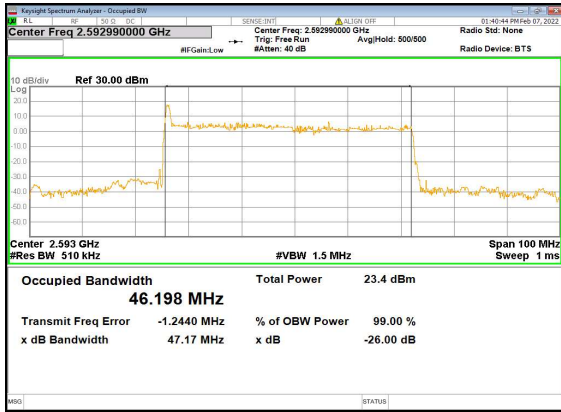

n41(50M)_DFT-s-OFDM_16QAM_Outer_Full_Mid_CH

n41(50M)_DFT-s-OFDM_PI_2-BPSK_Outer_Full_Mid_CH