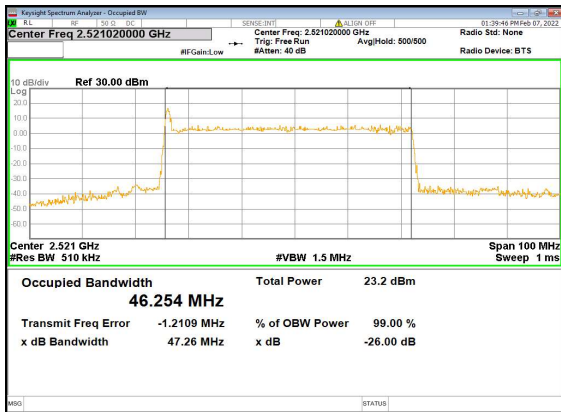

n41(50M)_DFT-s-OFDM_256QAM_Outer_Full_Low_CH

n41(50M)_DFT-s-OFDM_16QAM_Outer_Full_Low_CH