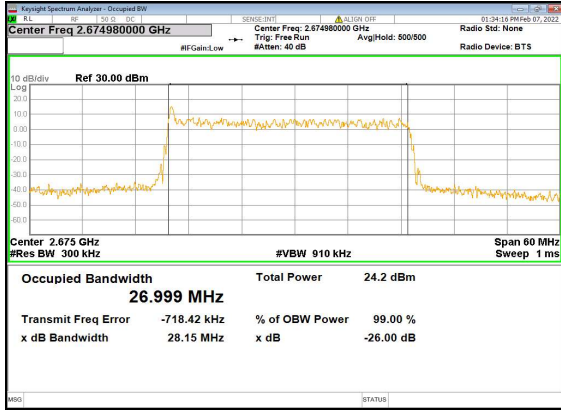

n41(30M)_DFT-s-OFDM_PI_2-BPSK_Outer_Full_High_CH

n41(30M)_DFT-s-OFDM_QPSK_Outer_Full_High_CH

n41(30M)_DFT-s-OFDM_16QAM_Outer_Full_High_CH

n41(30M)_DFT-s-OFDM_64QAM_Outer_Full_High_CH

n41(30M)_DFT-s-OFDM_256QAM_Outer_Full_High_CH