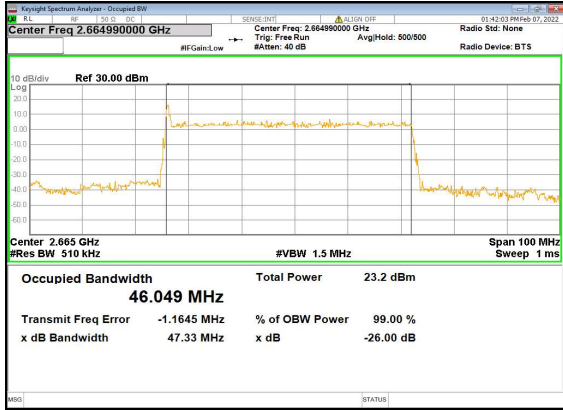

n41(50M)_DFT-s-OFDM_16QAM_Outer_Full_High_CH

n41(50M)_DFT-s-OFDM_PI_2-BPSK_Outer_Full_High_CH