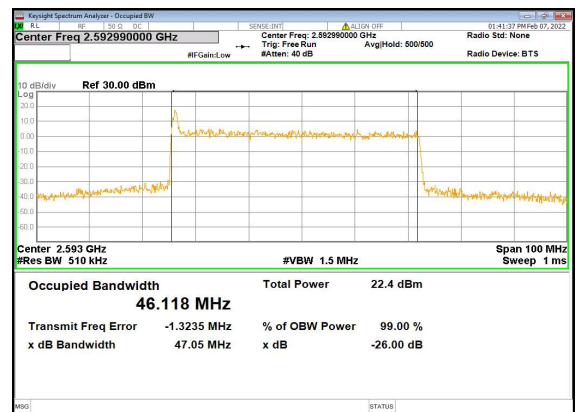

n41(50M)_DFT-s-OFDM_QPSK_Outer_Full_High_CH

n41(50M)_CP-OFDM_QPSK_Outer_Full_Mid_CH