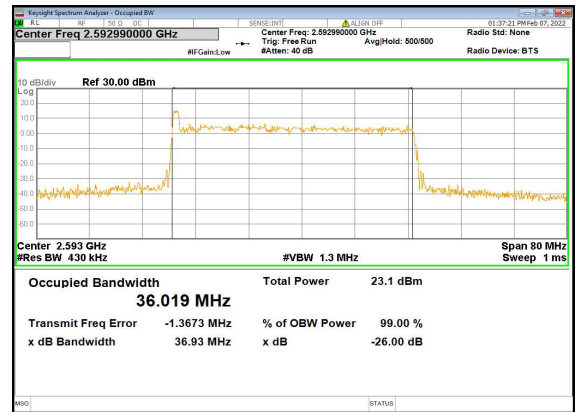

n41(40M)_CP-OFDM_QPSK_Outer_Full_Mid_CH

n41(40M)_DFT-s-OFDM_64QAM_Outer_Full_Mid_CH