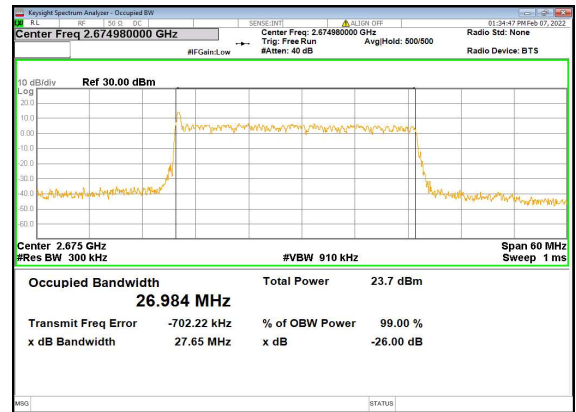

n41(30M)_DFT-s-OFDM_PI_2-BPSK_Outer_Full_High_CH

n41(30M)_DFT-s-OFDM_QPSK_Outer_Full_High_CH

n41(30M)_DFT-s-OFDM_16QAM_Outer_Full_High_CH

n41(30M)_DFT-s-OFDM_64QAM_Outer_Full_High_CH

n41(30M)_DFT-s-OFDM_256QAM_Outer_Full_High_CH