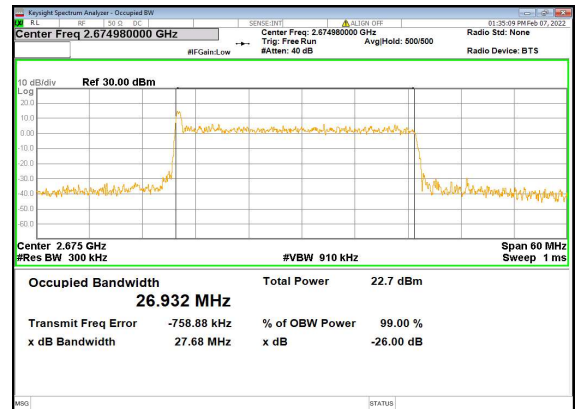

n41(40M)_DFT-s-OFDM_QPSK_Outer_Full_Low_CH

n41(30M)_CP-OFDM_QPSK_Outer_Full_High_CH