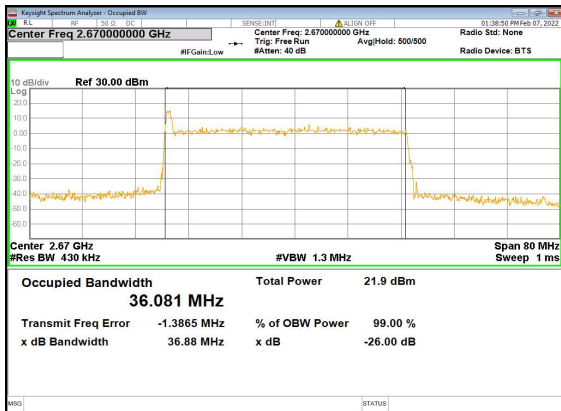

n41(40M)_DFT-s-OFDM_256QAM_Outer_Full_High_CH