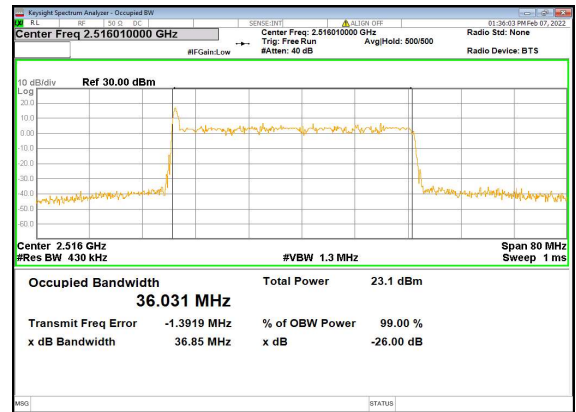

n41(30M)_CP-OFDM_QPSK_Outer_Full_High_CH

n41(40M)_DFT-s-OFDM_PI_2-BPSK_Outer_Full_Low_CH

n41(40M)_DFT-s-OFDM_QPSK_Outer_Full_Low_CH

n41(40M)_DFT-s-OFDM_16QAM_Outer_Full_Low_CH

n41(40M)_DFT-s-OFDM_64QAM_Outer_Full_Low_CH