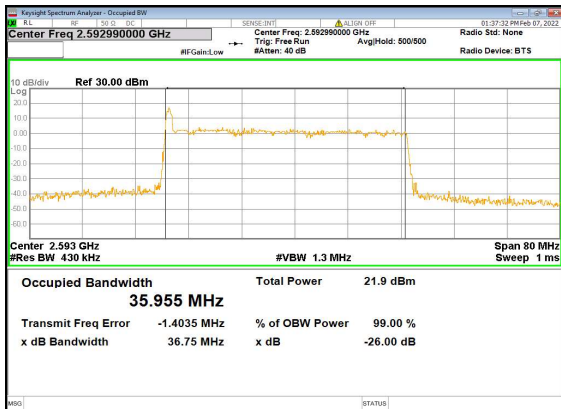

n41(40M)_DFT-s-OFDM_256QAM_Outer_Full_Mid_CH