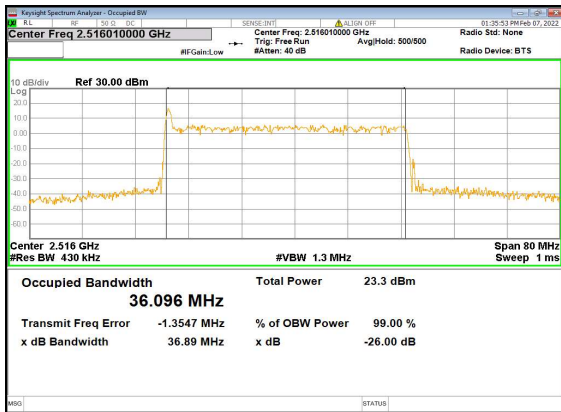

n41(30M)_CP-OFDM_QPSK_Outer_Full_High_CH

n41(40M)_DFT-s-OFDM_PI_2-BPSK_Outer_Full_Low_CH

n41(40M)_DFT-s-OFDM_QPSK_Outer_Full_Low_CH

n41(40M)_DFT-s-OFDM_16QAM_Outer_Full_Low_CH

n41(40M)_DFT-s-OFDM_64QAM_Outer_Full_Low_CH