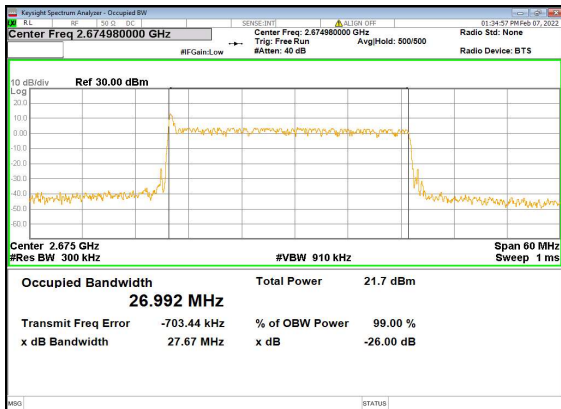

n41(30M)_DFT-s-OFDM_PI_2-BPSK_Outer_Full_High_CH

n41(30M)_DFT-s-OFDM_QPSK_Outer_Full_High_CH

n41(30M)_DFT-s-OFDM_16QAM_Outer_Full_High_CH

n41(30M)_DFT-s-OFDM_64QAM_Outer_Full_High_CH

n41(30M)_DFT-s-OFDM_256QAM_Outer_Full_High_CH