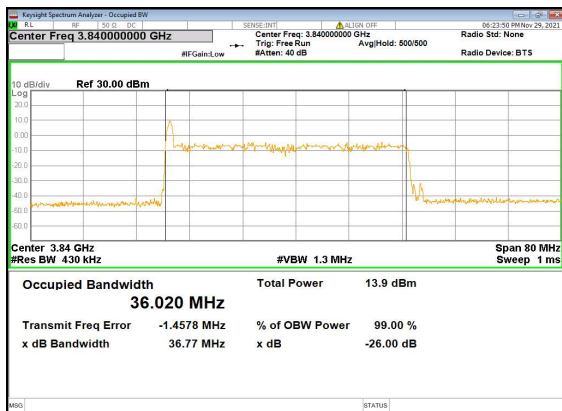

N77(40M)_DFT-s-OFDM_256QAM_Outer_Full_Mid_CH