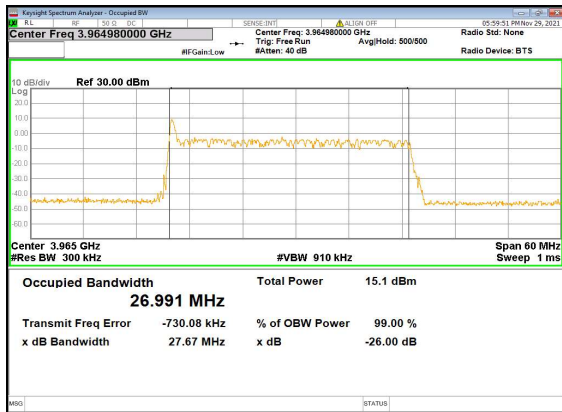

N77(30M)_DFT-s-OFDM_PI_2-BPSK_Outer_Full_High_CH

N77(30M)_DFT-s-OFDM_QPSK_Outer_Full_High_CH

N77(30M)_DFT-s-OFDM_16QAM_Outer_Full_High_CH

N77(30M)_DFT-s-OFDM_64QAM_Outer_Full_High_CH

N77(30M)_DFT-s-OFDM_256QAM_Outer_Full_High_CH