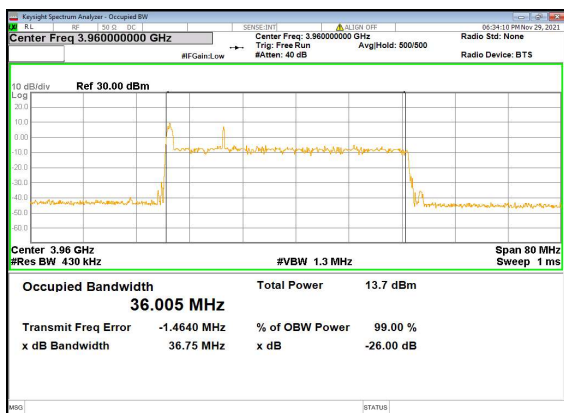

N77(40M)_DFT-s-OFDM_256QAM_Outer_Full_High_CH