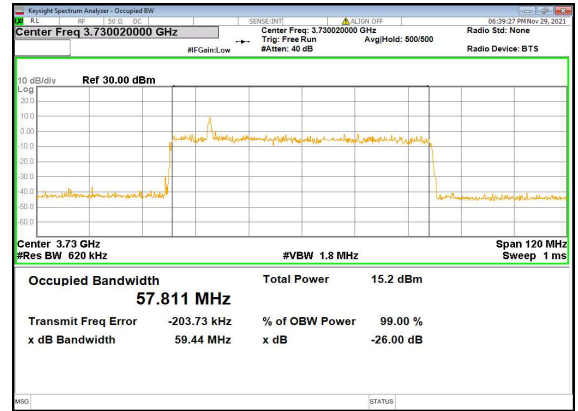

N77(60M)_DFT-s-OFDM_QPSK_Outer
Full_Low_CH