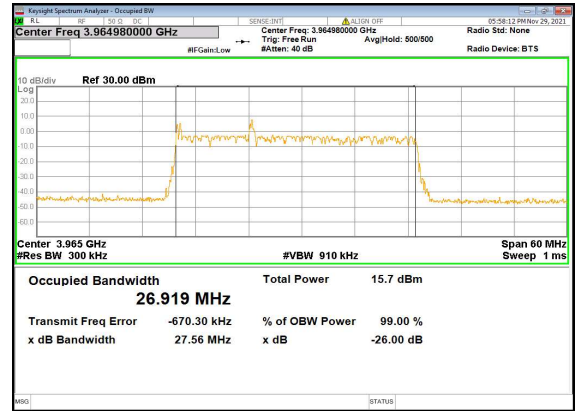

N77(30M)_DFT-s-OFDM_PI_2-BPSK_Outer_Full_High_CH

N77(30M)_DFT-s-OFDM_QPSK_Outer_Full_High_CH

N77(30M)_DFT-s-OFDM_16QAM_Outer_Full_High_CH

N77(30M)_DFT-s-OFDM_64QAM_Outer_Full_High_CH

N77(30M)_DFT-s-OFDM_256QAM_Outer_Full_High_CH