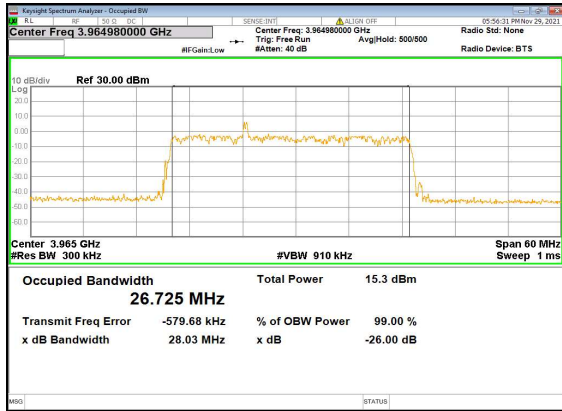

N77(30M)_DFT-s-OFDM_PI_2-BPSK_Outer_Full_High_CH

N77(30M)_DFT-s-OFDM_QPSK_Outer_Full_High_CH

N77(30M)_DFT-s-OFDM_16QAM_Outer_Full_High_CH

N77(30M)_DFT-s-OFDM_64QAM_Outer_Full_High_CH

N77(30M)_DFT-s-OFDM_256QAM_Outer_Full_High_CH