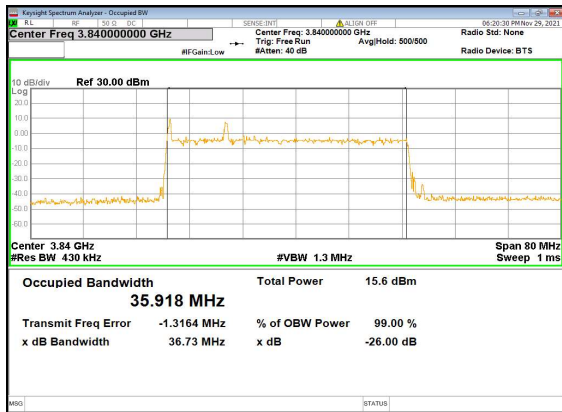

N77(40M)_DFT-s-OFDM_256QAM_Outer_Full_Low_CH

N77(40M)_CP-OFDM_QPSK_Outer_Full_Low_CH

N77(40M)_DFT-s-OFDM_PI_2-BPSK_Outer_Full_Mid_CH

N77(40M)_DFT-s-OFDM_QPSK_Outer_Full_Mid_CH

N77(40M)_DFT-s-OFDM_16QAM_Outer_Full_Mid_CH