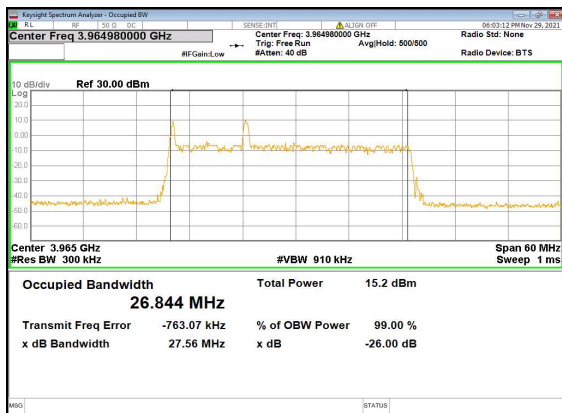

N77(30M)_DFT-s-OFDM_PI_2-BPSK_Outer_Full_High_CH

N77(30M)_DFT-s-OFDM_QPSK_Outer_Full_High_CH

N77(30M)_DFT-s-OFDM_16QAM_Outer_Full_High_CH

N77(30M)_DFT-s-OFDM_64QAM_Outer_Full_High_CH

N77(30M)_DFT-s-OFDM_256QAM_Outer_Full_High_CH