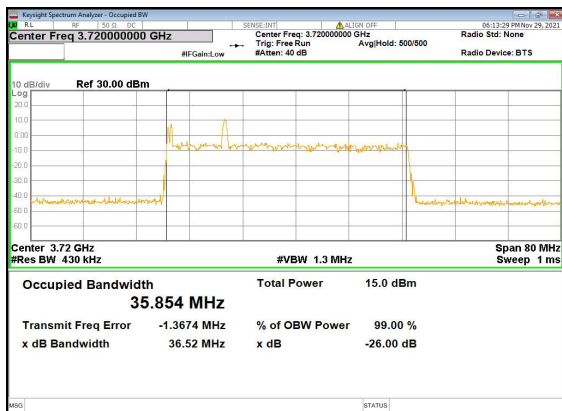

N77(40M)_DFT-s-OFDM_256QAM_Outer_Full_Low_CH