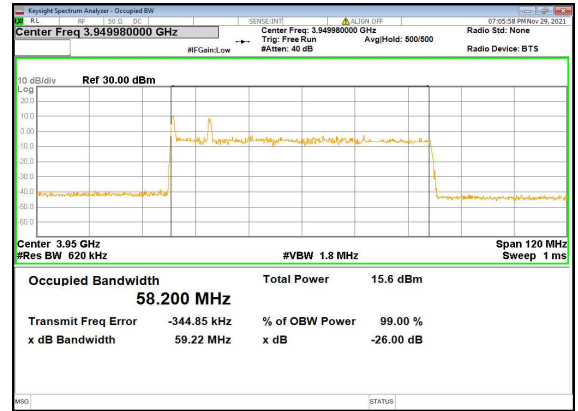

N77(60M)_CP-OFDM_QPSK_Outer_Full_Mid_CH

N77(60M)_DFT-s-OFDM_PI_2-BPSK_Outer_Full_High_CH

N77(60M)_DFT-s-OFDM_QPSK_Outer_Full_High_CH

N77(60M)_DFT-s-OFDM_16QAM_Outer_Full_High_CH

N77(60M)_DFT-s-OFDM_64QAM_Outer_Full_High_CH