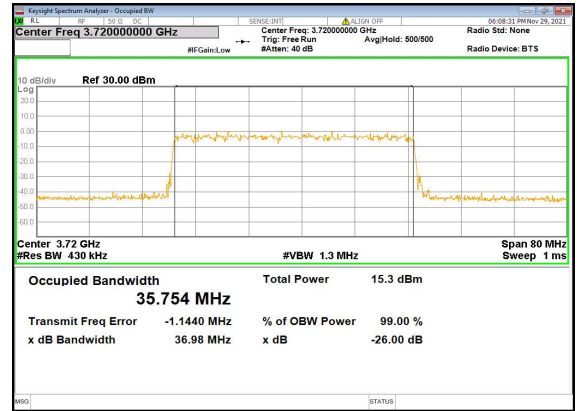

N77(30M)_CP-OFDM_QPSK_Outer_Full_High_CH

N77(40M)_DFT-s-OFDM_PI_2-BPSK_Outer_Full_Low_CH

N77(40M)_DFT-s-OFDM_QPSK_Outer_Full_Low_CH

N77(40M)_DFT-s-OFDM_16QAM_Outer_Full_Low_CH

N77(40M)_DFT-s-OFDM_64QAM_Outer_Full_Low_CH