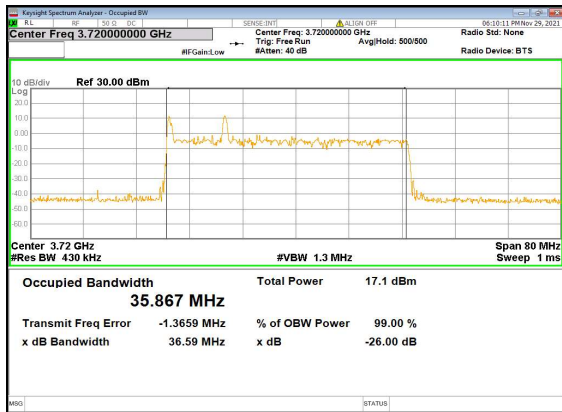

N77(30M)_CP-OFDM_QPSK_Outer_Full_High_CH

N77(40M)_DFT-s-OFDM_PI_2-BPSK_Outer_Full_Low_CH

N77(40M)_DFT-s-OFDM_QPSK_Outer_Full_Low_CH

N77(40M)_DFT-s-OFDM_16QAM_Outer_Full_Low_CH

N77(40M)_DFT-s-OFDM_64QAM_Outer_Full_Low_CH