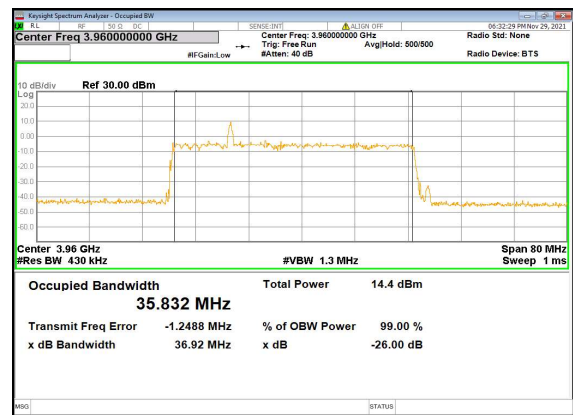

N77(40M)_DFT-s-OFDM_64QAM_Outer_Full_High_CH