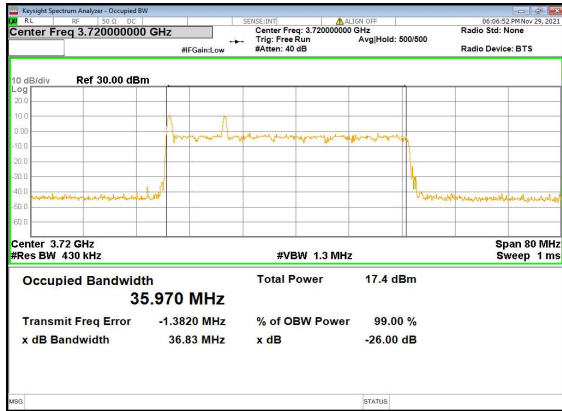

N77(40M)_DFT-s-OFDM_PI_2-BPSK_Outer_Full_Low_CH