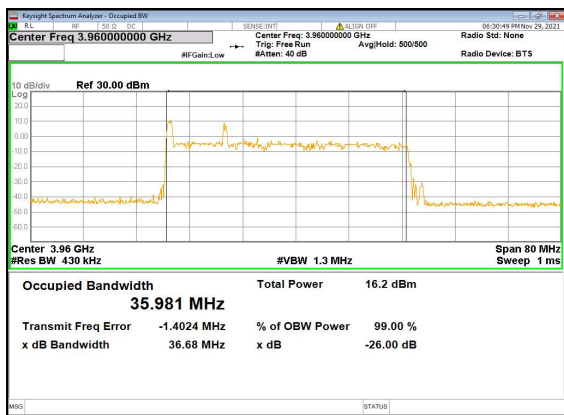

N77(40M)_DFT-s-OFDM_16QAM_Outer_Full_High_CH