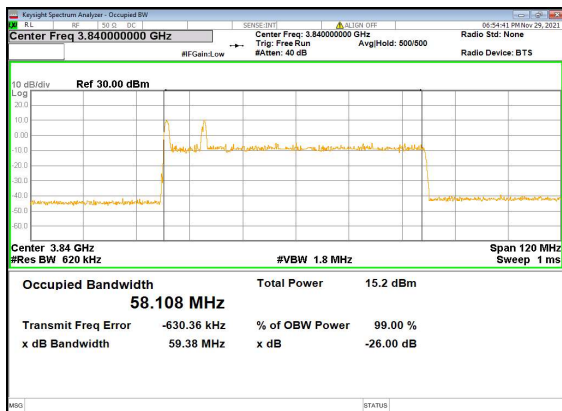

N77(60M)_DFT-s-OFDM_PI_2-BPSK_Outer_Full_Mid_CH

N77(60M)_DFT-s-OFDM_QPSK_Outer_Full_Mid_CH

N77(60M)_DFT-s-OFDM_16QAM_Outer_Full_Mid_CH

N77(60M)_DFT-s-OFDM_64QAM_Outer_Full_Mid_CH

N77(60M)_DFT-s-OFDM_256QAM_Outer_Full_Mid_CH