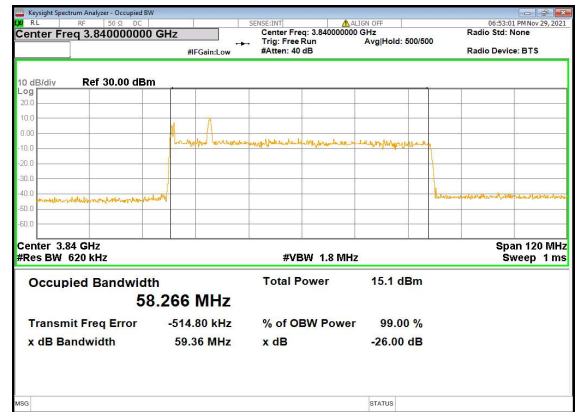

N77(60M)_DFT-s-OFDM_PI_2-BPSK_Outer_Full_Mid_CH

N77(60M)_DFT-s-OFDM_QPSK_Outer_Full_Mid_CH

N77(60M)_DFT-s-OFDM_16QAM_Outer_Full_Mid_CH

N77(60M)_DFT-s-OFDM_64QAM_Outer_Full_Mid_CH

N77(60M)_DFT-s-OFDM_256QAM_Outer_Full_Mid_CH