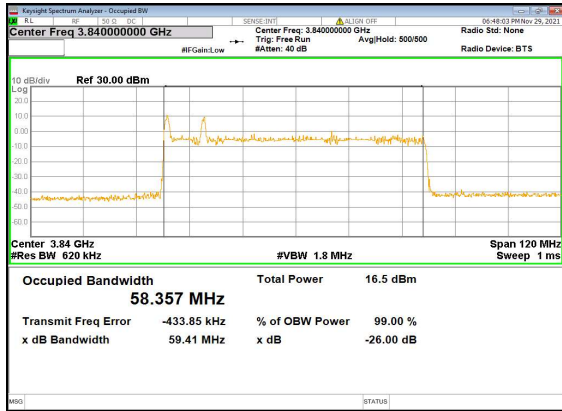

N77(60M)_DFT-s-OFDM_PI_2-BPSK_Outer_Full_Mid_CH