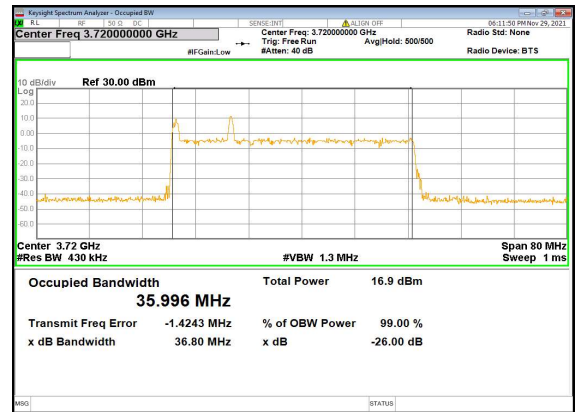

N77(30M)_CP-OFDM_QPSK_Outer_Full_High_CH

N77(40M)_DFT-s-OFDM_PI_2-BPSK_Outer_Full_Low_CH

N77(40M)_DFT-s-OFDM_QPSK_Outer_Full_Low_CH

N77(40M)_DFT-s-OFDM_16QAM_Outer_Full_Low_CH

N77(40M)_DFT-s-OFDM_64QAM_Outer_Full_Low_CH