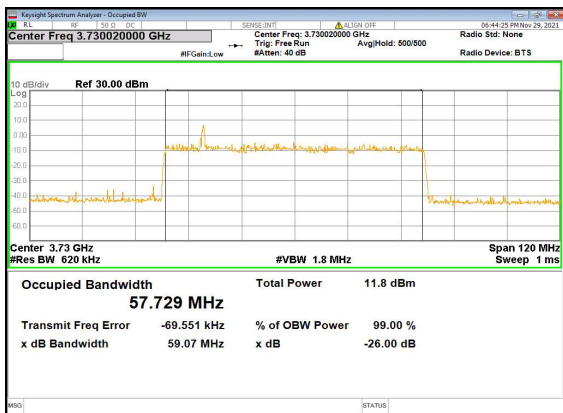

N77(60M)_DFT-s-OFDM_QPSK_Outer
Full_Low_CH

N77(60M)_DFT-s-OFDM_16QAM_Outer
Full_Low_CH

N77(60M)_DFT-s-OFDM_64QAM_Outer
Full_Low_CH

N77(60M)_DFT-s-OFDM_256QAM_Outer
Full_Low_CH

N77(60M)_CP-OFDM_QPSK_Outer
Full_Low_CH