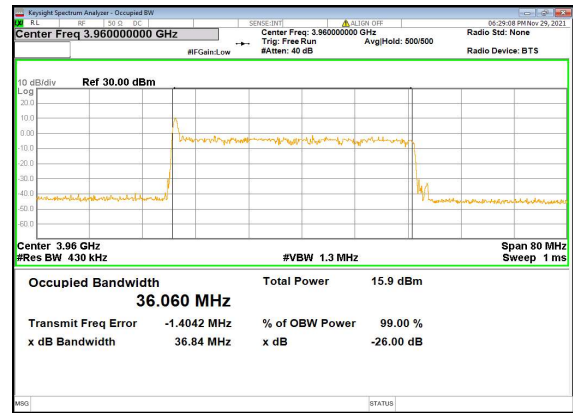

N77(40M)_DFT-s-OFDM_64QAM_Outer_Full_Mid_CH

N77(40M)_DFT-s-OFDM_256QAM_Outer_Full_Mid_CH

N77(40M)_CP-OFDM_QPSK_Outer_Full_Mid_CH

N77(40M)_DFT-s-OFDM_PI 2-BPSK_Outer_Full_High_CH

N77(40M)_DFT-s-OFDM_QPSK_Outer_Full_High_CH