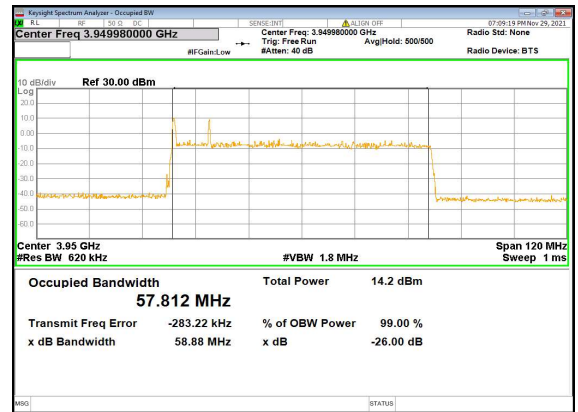

N77(60M)_CP-OFDM_QPSK_Outer_Full_Mid_CH

N77(60M)_DFT-s-OFDM_PI_2-BPSK_Outer_Full_High_CH

N77(60M)_DFT-s-OFDM_QPSK_Outer_Full_High_CH

N77(60M)_DFT-s-OFDM_16QAM_Outer_Full_High_CH

N77(60M)_DFT-s-OFDM_64QAM_Outer_Full_High_CH