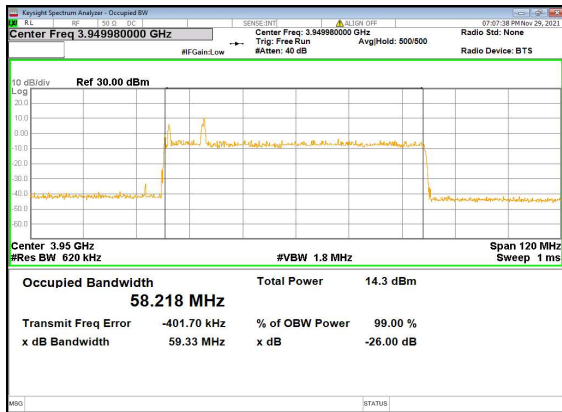

N77(60M)_CP-OFDM_QPSK_Outer_Full_Mid_CH

N77(60M)_DFT-s-OFDM_PI_2-BPSK_Outer_Full_High_CH

N77(60M)_DFT-s-OFDM_QPSK_Outer_Full_High_CH

N77(60M)_DFT-s-OFDM_16QAM_Outer_Full_High_CH

N77(60M)_DFT-s-OFDM_64QAM_Outer_Full_High_CH