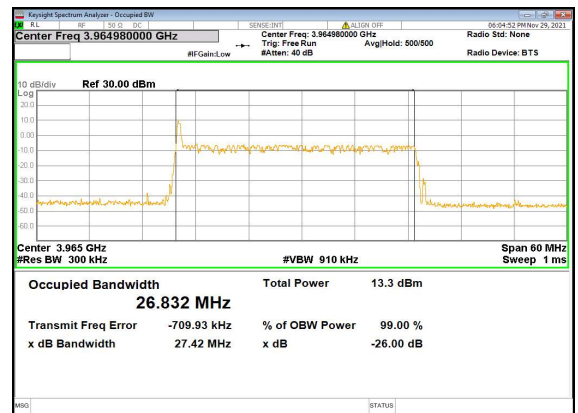

N77(30M)_CP-OFDM_QPSK_Outer_Full_High_CH