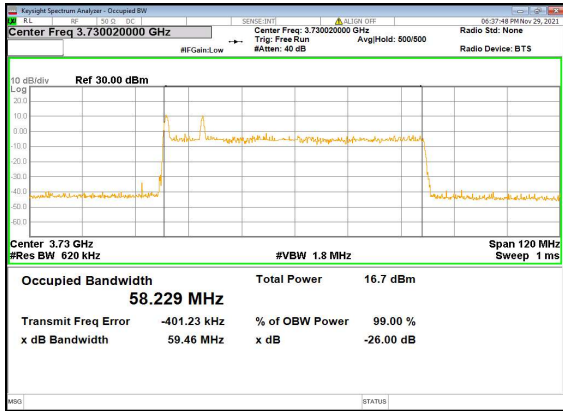

N77(40M)_DFT-s-OFDM_16QAM_Outer_Full_High_CH

N77(40M)_DFT-s-OFDM_64QAM_Outer_Full_High_CH

N77(40M)_DFT-s-OFDM_256QAM_Outer_Full_High_CH

N77(40M)_CP-OFDM_QPSK_Outer_Full_High_CH

N77(60M)_DFT-s-OFDM_PI_2-BPSK_Outer
Full_Low_CH