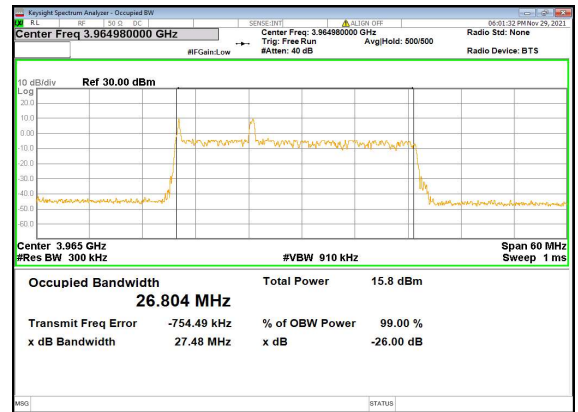

N77(30M)_DFT-s-OFDM_PI_2-BPSK_Outer_Full_High_CH

N77(30M)_DFT-s-OFDM_QPSK_Outer_Full_High_CH

N77(30M)_DFT-s-OFDM_16QAM_Outer_Full_High_CH

N77(30M)_DFT-s-OFDM_64QAM_Outer_Full_High_CH

N77(30M)_DFT-s-OFDM_256QAM_Outer_Full_High_CH