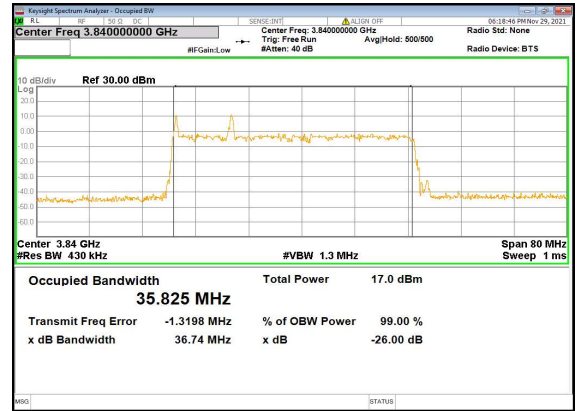

N77(40M)_DFT-s-OFDM_256QAM_Outer_Full_Low_CH

N77(40M)_CP-OFDM_QPSK_Outer_Full_Low_CH

N77(40M)_DFT-s-OFDM_PI_2-BPSK_Outer_Full_Mid_CH

N77(40M)_DFT-s-OFDM_QPSK_Outer_Full_Mid_CH

N77(40M)_DFT-s-OFDM_16QAM_Outer_Full_Mid_CH