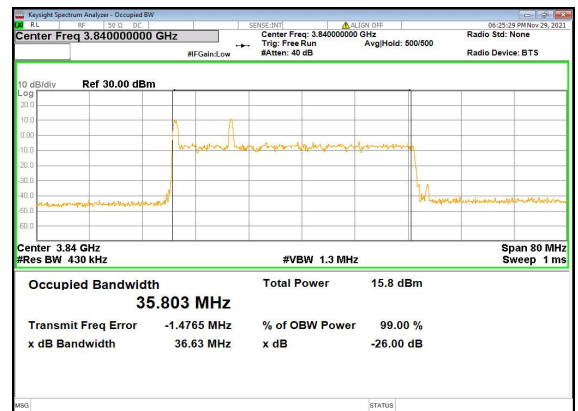

N77(40M)_CP-OFDM_QPSK_Outer_Full_Mid_CH