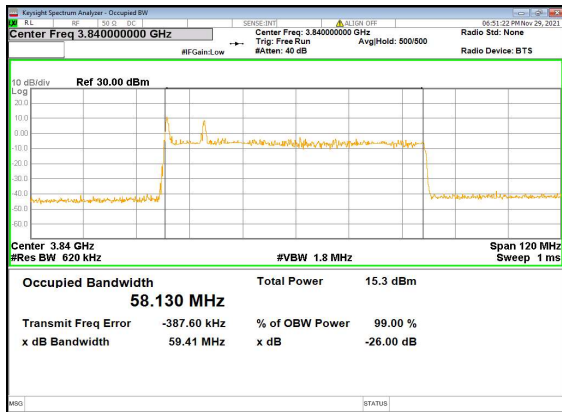

N77(60M)_DFT-s-OFDM_16QAM_Outer_Full_Mid_CH