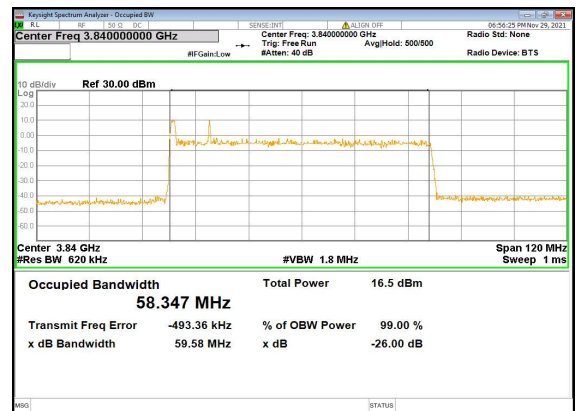

N77(60M)_CP-OFDM_QPSK_Outer_Full_Mid_CH