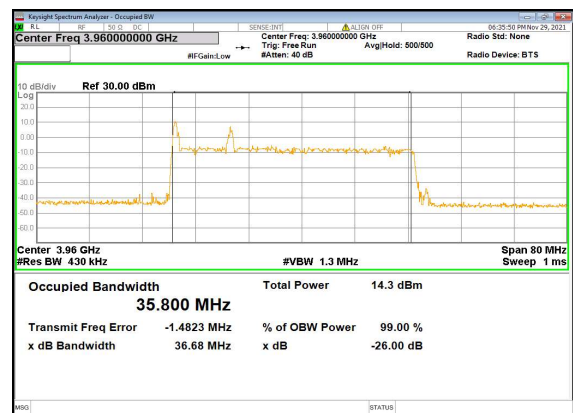

N77(40M)_DFT-s-OFDM_16QAM_Outer_Full_High_CH

N77(40M)_DFT-s-OFDM_64QAM_Outer_Full_High_CH

N77(40M)_DFT-s-OFDM_256QAM_Outer_Full_High_CH

N77(40M)_CP-OFDM_QPSK_Outer_Full_High_CH

N77(60M)_DFT-s-OFDM_PI_2-BPSK_Outer
Full_Low_CH