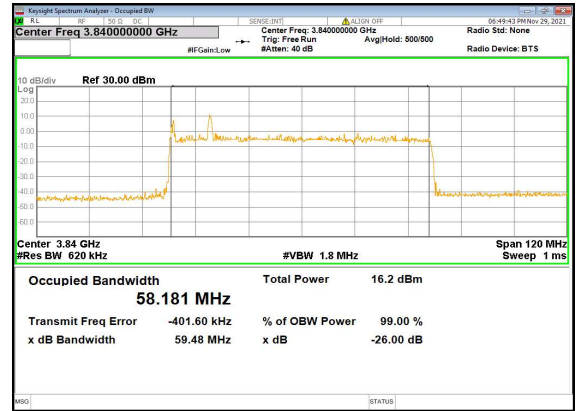

N77(60M)_DFT-s-OFDM_QPSK_Outer_Full_Mid_CH