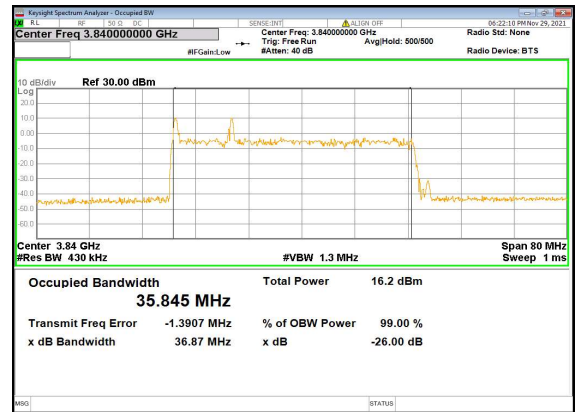

N77(40M)_DFT-s-OFDM_64QAM_Outer_Full_Mid_CH