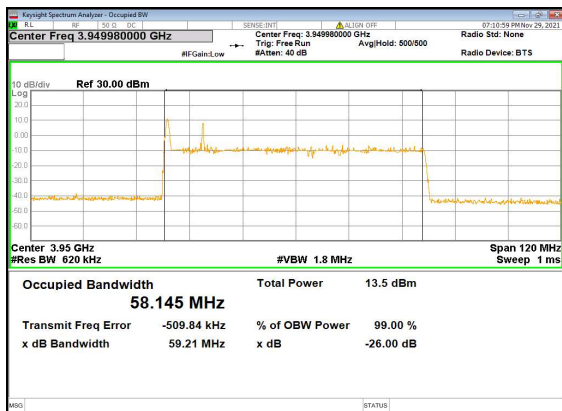

N77(60M)_DFT-s-OFDM_256QAM_Outer_Full_High_CH