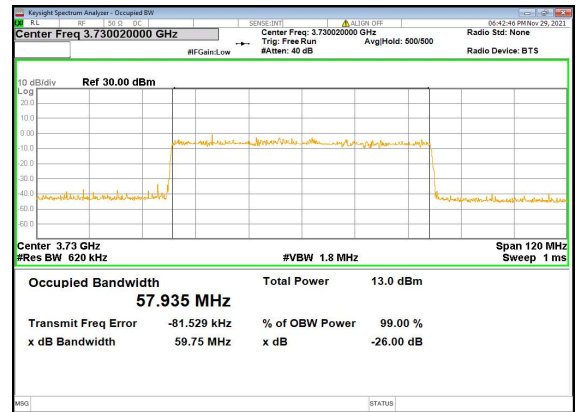

N77(60M)_DFT-s-OFDM_64QAM_Outer
Full_Low_CH