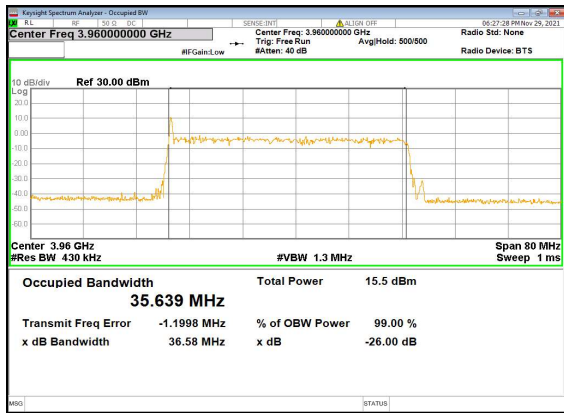

N77(40M)_DFT-s-OFDM_64QAM_Outer_Full_Mid_CH

N77(40M)_DFT-s-OFDM_256QAM_Outer_Full_Mid_CH

N77(40M)_CP-OFDM_QPSK_Outer_Full_Mid_CH

N77(40M)_DFT-s-OFDM_PI 2-BPSK_Outer_Full_High_CH

N77(40M)_DFT-s-OFDM_QPSK_Outer_Full_High_CH