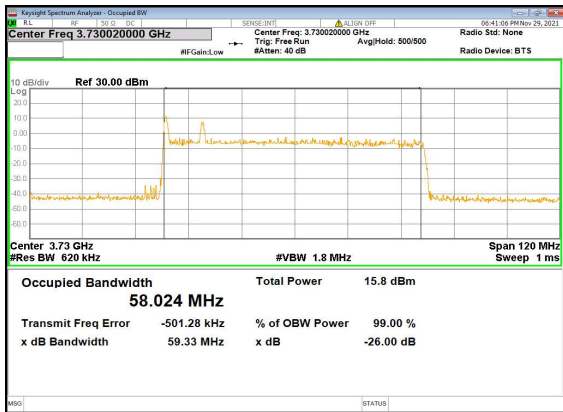

N77(60M)_DFT-s-OFDM_16QAM_Outer
Full_Low_CH