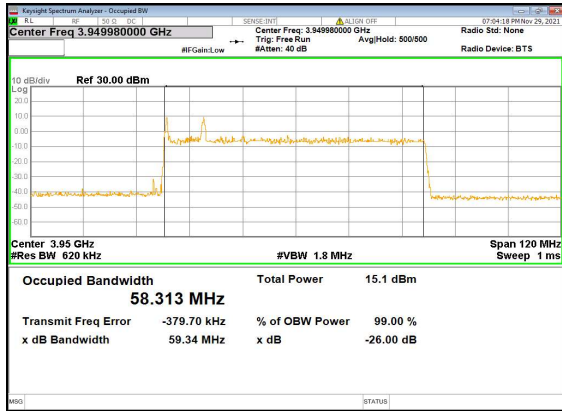

N77(60M)_DFT-s-OFDM_PI_2-BPSK_Outer_Full_High_CH