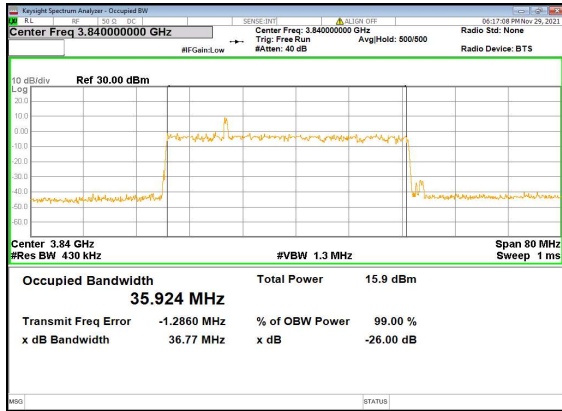

N77(40M)_DFT-s-OFDM_256QAM_Outer_Full_Low_CH

N77(40M)_CP-OFDM_QPSK_Outer_Full_Low_CH

N77(40M)_DFT-s-OFDM_PI_2-BPSK_Outer_Full_Mid_CH

N77(40M)_DFT-s-OFDM_QPSK_Outer_Full_Mid_CH

N77(40M)_DFT-s-OFDM_16QAM_Outer_Full_Mid_CH