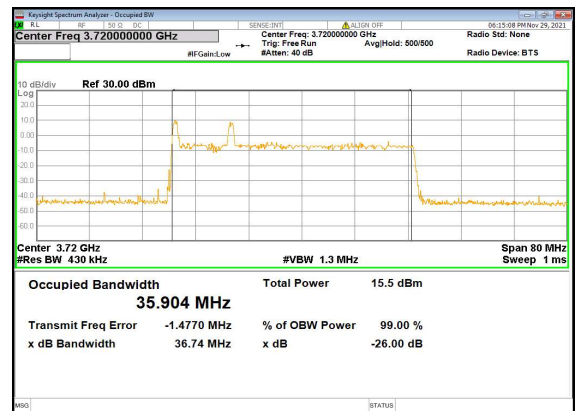

N77(40M)_CP-OFDM_QPSK_Outer_Full_Low_CH