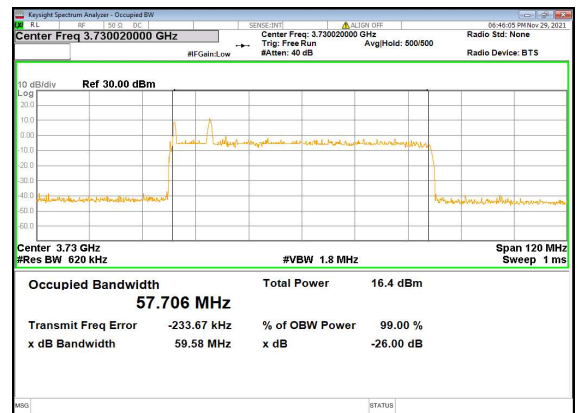

N77(60M)_DFT-s-OFDM_QPSK_Outer
Full_Low_CH

N77(60M)_DFT-s-OFDM_16QAM_Outer
Full_Low_CH

N77(60M)_DFT-s-OFDM_64QAM_Outer
Full_Low_CH

N77(60M)_DFT-s-OFDM_256QAM_Outer
Full_Low_CH

N77(60M)_CP-OFDM_QPSK_Outer
Full_Low_CH