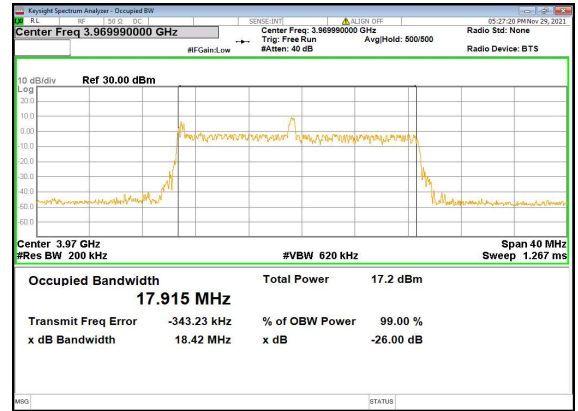

N77(20M)_DFT-s-OFDM_QPSK_Outer_Full_High_CH