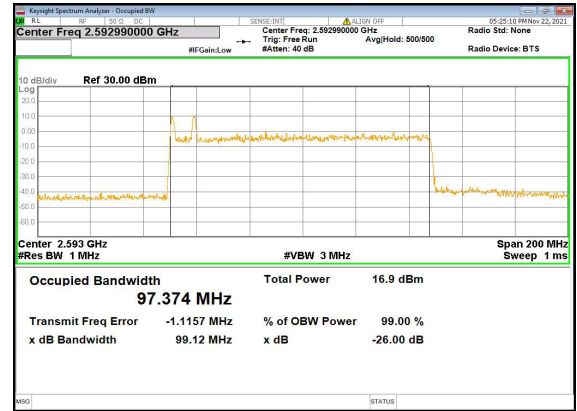

N41(100M)_DFT-s-OFDM_PI_2-BPSK_Outer_Full_Mid_CH

N41(100M)_DFT-s-OFDM_QPSK_Outer_Full_Mid_CH

N41(100M)_DFT-s-OFDM_16QAM_Outer_Full_Mid_CH

N41(100M)_DFT-s-OFDM_64QAM_Outer_Full_Mid_CH

N41(100M)_DFT-s-OFDM_256QAM_Outer_Full_Mid_CH