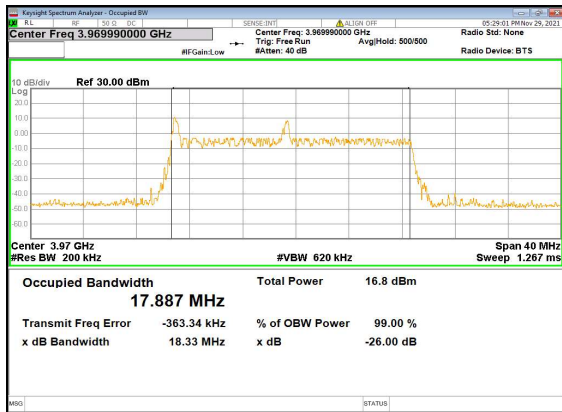

N77(20M)_DFT-s-OFDM_16QAM_Outer_Full_High_CH