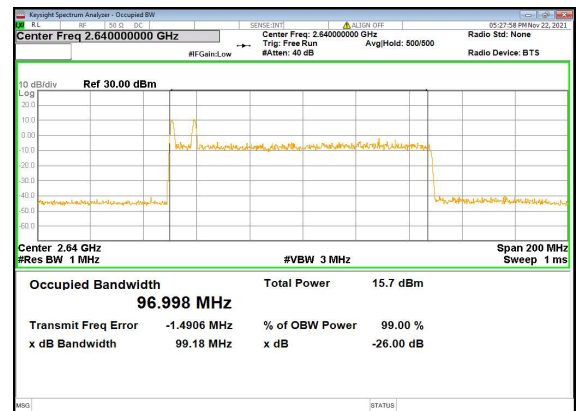

N41(100M)_CP-OFDM_QPSK_Outer_Full_High_CH