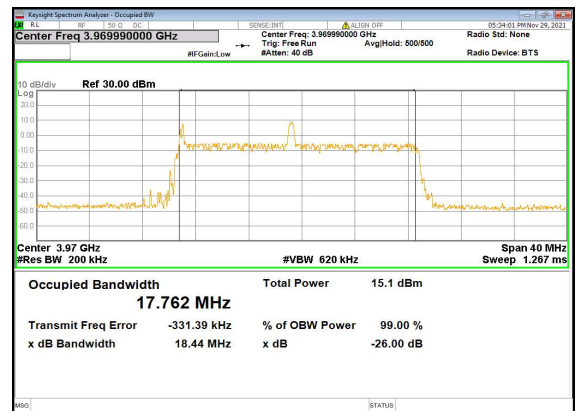

N77(20M)_DFT-s-OFDM_QPSK_Outer_Full_High_CH

N77(20M)_DFT-s-OFDM_16QAM_Outer_Full_High_CH

N77(20M)_DFT-s-OFDM_64QAM_Outer_Full_High_CH

N77(20M)_DFT-s-OFDM_256QAM_Outer_Full_High_CH

N77(20M)_CP-OFDM_QPSK_Outer_Full_High_CH