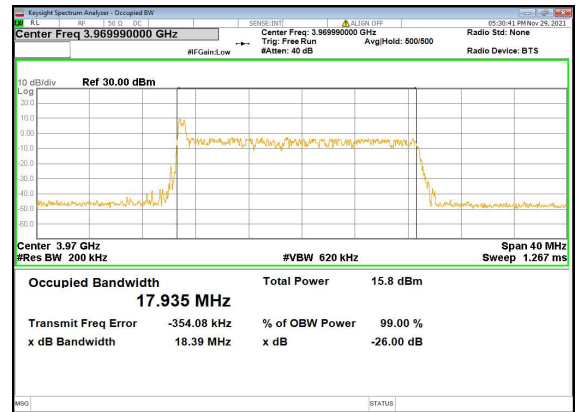

N77(20M)_DFT-s-OFDM_64QAM_Outer_Full_High_CH