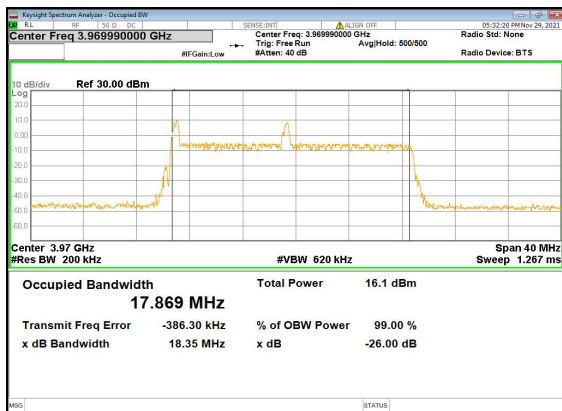

N77(20M)_DFT-s-OFDM_QPSK_Outer_Full_High_CH

N77(20M)_DFT-s-OFDM_16QAM_Outer_Full_High_CH

N77(20M)_DFT-s-OFDM_64QAM_Outer_Full_High_CH

N77(20M)_DFT-s-OFDM_256QAM_Outer_Full_High_CH

N77(20M)_CP-OFDM_QPSK_Outer_Full_High_CH