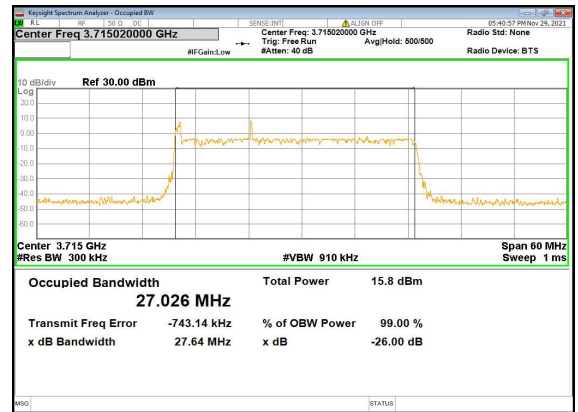

N77(30M)_DFT-s-OFDM_PI_2-BPSK_Outer_Full_Low_CH

N77(30M)_DFT-s-OFDM_QPSK_Outer_Full_Low_CH

N77(30M)_DFT-s-OFDM_16QAM_Outer_Full_Low_CH

N77(30M)_DFT-s-OFDM_64QAM_Outer_Full_Low_CH

N77(30M)_DFT-s-OFDM_256QAM_Outer_Full_Low_CH