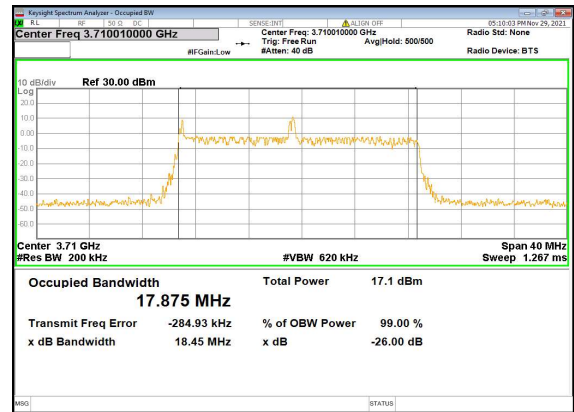

N77(20M)_DFT-s-OFDM_64QAM_Outer_Full_Low_CH