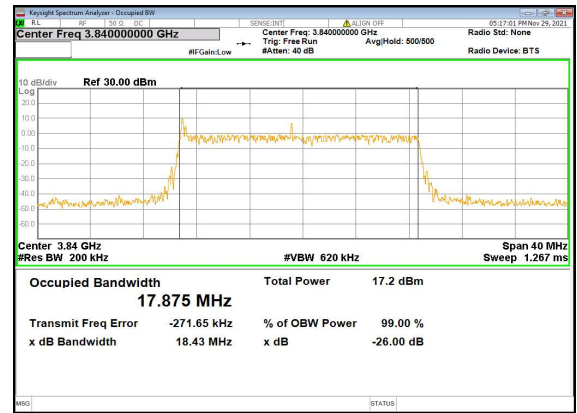

N77(20M)_DFT-s-OFDM_64QAM_Outer_Full_Low_CH

N77(20M)_DFT-s-OFDM_256QAM_Outer_Full_Low_CH

N77(20M)_CP-OFDM_QPSK_Outer_Full_Low_CH

N77(20M)_DFT-s-OFDM_PI_2-BPSK_Outer_Full_Mid_CH

N77(20M)_DFT-s-OFDM_QPSK_Outer_Full_Mid_CH