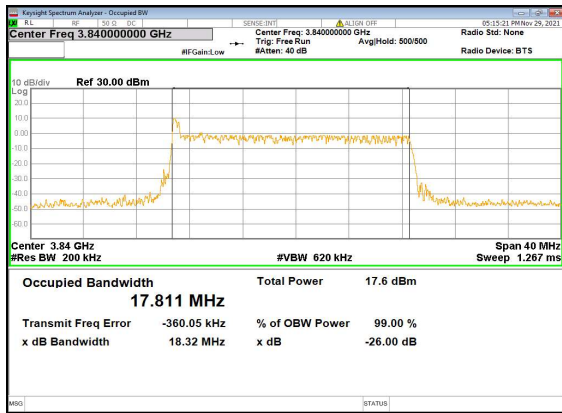

N77(20M)_DFT-s-OFDM_64QAM_Outer_Full_Low_CH

N77(20M)_DFT-s-OFDM_256QAM_Outer_Full_Low_CH

N77(20M)_CP-OFDM_QPSK_Outer_Full_Low_CH

N77(20M)_DFT-s-OFDM_PI_2-BPSK_Outer_Full_Mid_CH

N77(20M)_DFT-s-OFDM_QPSK_Outer_Full_Mid_CH