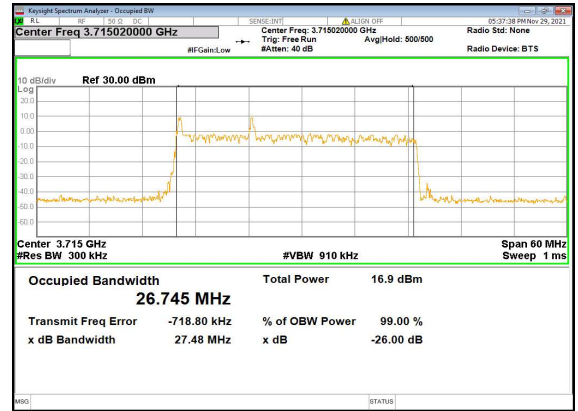

N77(30M)_DFT-s-OFDM_QPSK_Outer_Full_Low_CH