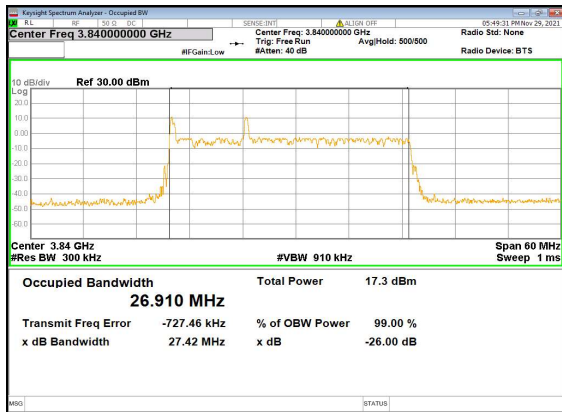

N77(30M)_CP-OFDM_QPSK_Outer_Full_Low_CH

N77(30M)_DFT-s-OFDM_PI_2-BPSK_Outer_Full_Mid_CH

N77(30M)_DFT-s-OFDM_QPSK_Outer_Full_Mid_CH

N77(30M)_DFT-s-OFDM_16QAM_Outer_Full_Mid_CH

N77(30M)_DFT-s-OFDM_64QAM_Outer_Full_Mid_CH