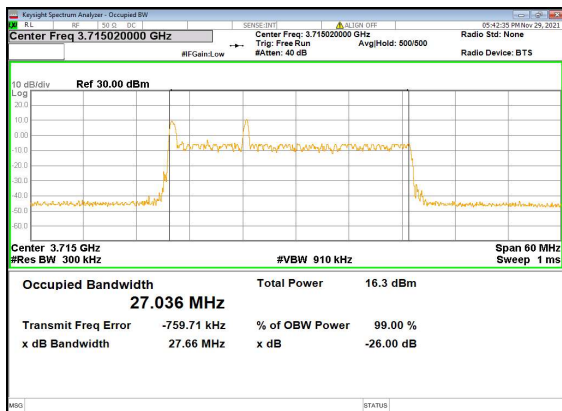

N77(30M)_DFT-s-OFDM_PI_2-BPSK_Outer_Full_Low_CH

N77(30M)_DFT-s-OFDM_QPSK_Outer_Full_Low_CH

N77(30M)_DFT-s-OFDM_16QAM_Outer_Full_Low_CH

N77(30M)_DFT-s-OFDM_64QAM_Outer_Full_Low_CH

N77(30M)_DFT-s-OFDM_256QAM_Outer_Full_Low_CH