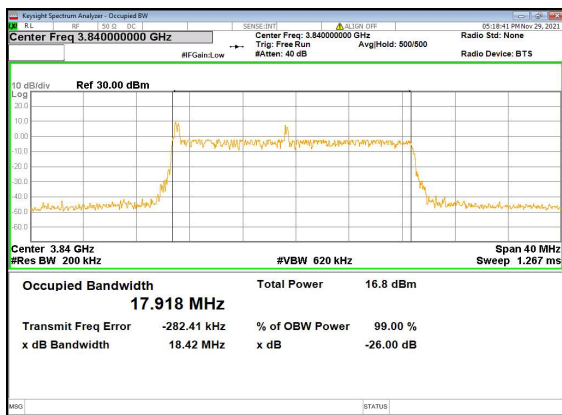

N77(20M)_DFT-s-OFDM_16QAM_Outer_Full_Mid_CH