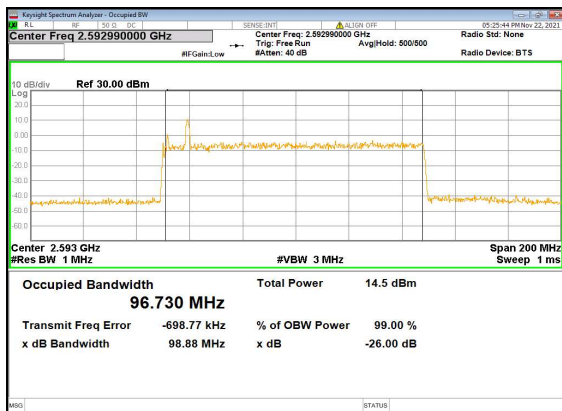

N41(100M)_DFT-s-OFDM_PI_2-BPSK_Outer_Full_Mid_CH

N41(100M)_DFT-s-OFDM_QPSK_Outer_Full_Mid_CH

N41(100M)_DFT-s-OFDM_16QAM_Outer_Full_Mid_CH

N41(100M)_DFT-s-OFDM_64QAM_Outer_Full_Mid_CH

N41(100M)_DFT-s-OFDM_256QAM_Outer_Full_Mid_CH