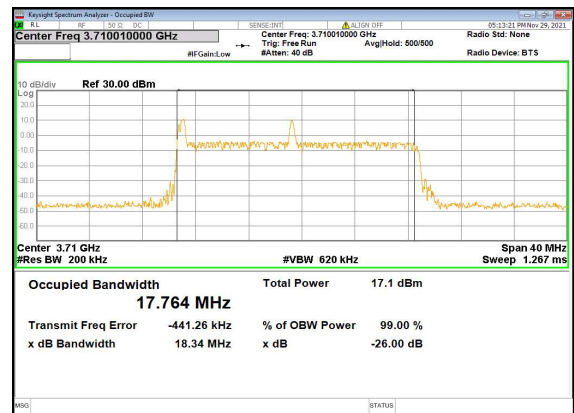

N77(20M)_CP-OFDM_QPSK_Outer_Full_Low_CH