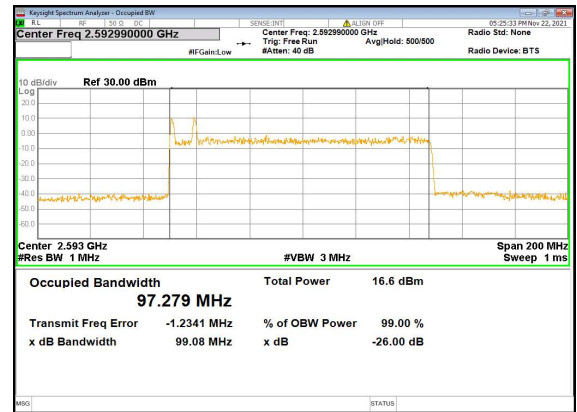

N41(100M)_DFT-s-OFDM_PI_2-BPSK_Outer_Full_Mid_CH

N41(100M)_DFT-s-OFDM_QPSK_Outer_Full_Mid_CH

N41(100M)_DFT-s-OFDM_16QAM_Outer_Full_Mid_CH

N41(100M)_DFT-s-OFDM_64QAM_Outer_Full_Mid_CH

N41(100M)_DFT-s-OFDM_256QAM_Outer_Full_Mid_CH