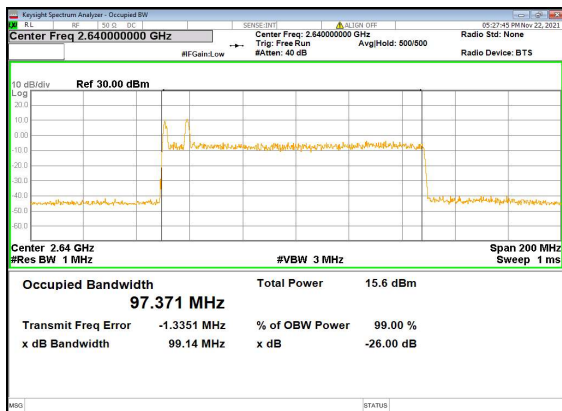

N41(100M)_DFT-s-OFDM_256QAM_Outer_Full_High_CH