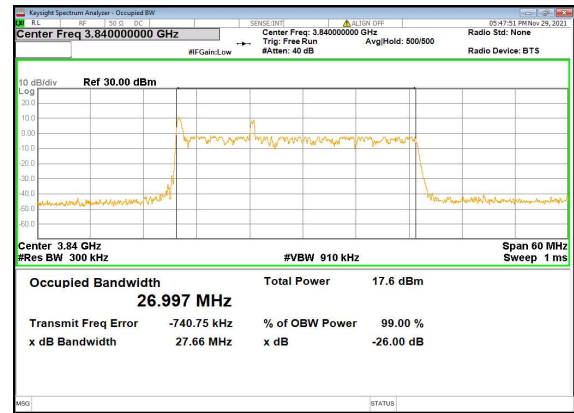

N77(30M)_CP-OFDM_QPSK_Outer_Full_Low_CH

N77(30M)_DFT-s-OFDM_PI_2-BPSK_Outer_Full_Mid_CH

N77(30M)_DFT-s-OFDM_QPSK_Outer_Full_Mid_CH

N77(30M)_DFT-s-OFDM_16QAM_Outer_Full_Mid_CH

N77(30M)_DFT-s-OFDM_64QAM_Outer_Full_Mid_CH