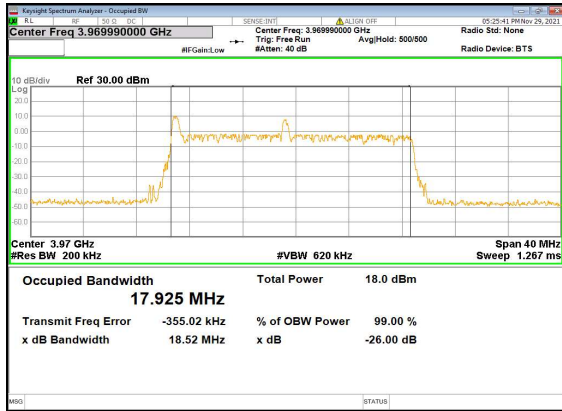

N77(20M)_DFT-s-OFDM_16QAM_Outer_Full_Mid_CH

N77(20M)_DFT-s-OFDM_64QAM_Outer_Full_Mid_CH

N77(20M)_DFT-s-OFDM_256QAM_Outer_Full_Mid_CH

N77(20M)_CP-OFDM_QPSK_Outer_Full_Mid_CH

N77(20M)_DFT-s-OFDM_PI_2-BPSK_Outer_Full_High_CH