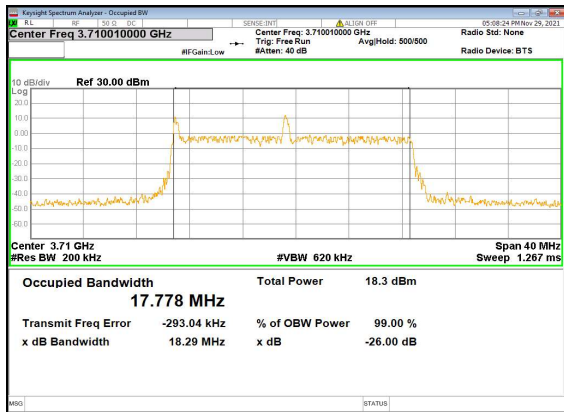

N41(100M)_DFT-s-OFDM_256QAM_Outer_Full_High_CH

N41(100M)_CP-OFDM_QPSK_Outer_Full_High_CH

N77(20M)_DFT-s-OFDM_PI_2-BPSK_Outer_Full_Low_CH

N77(20M)_DFT-s-OFDM_QPSK_Outer_Full_Low_CH

N77(20M)_DFT-s-OFDM_16QAM_Outer_Full_Low_CH