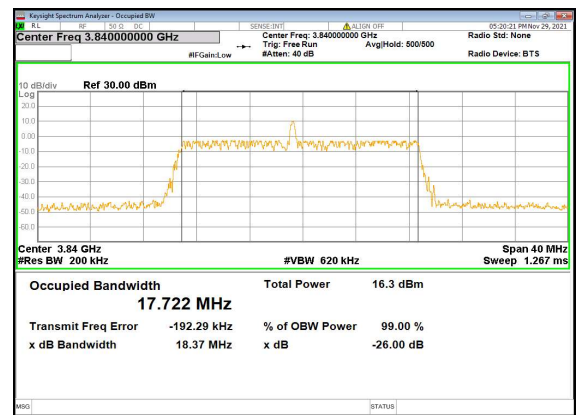

N77(20M)_DFT-s-OFDM_64QAM_Outer_Full_Mid_CH