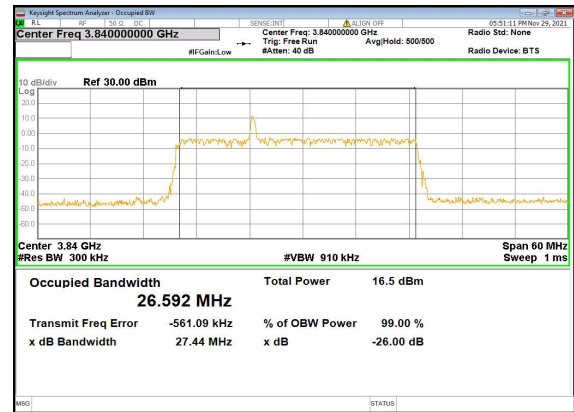

N77(30M)_CP-OFDM_QPSK_Outer_Full_Low_CH

N77(30M)_DFT-s-OFDM_PI_2-BPSK_Outer_Full_Mid_CH

N77(30M)_DFT-s-OFDM_QPSK_Outer_Full_Mid_CH

N77(30M)_DFT-s-OFDM_16QAM_Outer_Full_Mid_CH

N77(30M)_DFT-s-OFDM_64QAM_Outer_Full_Mid_CH