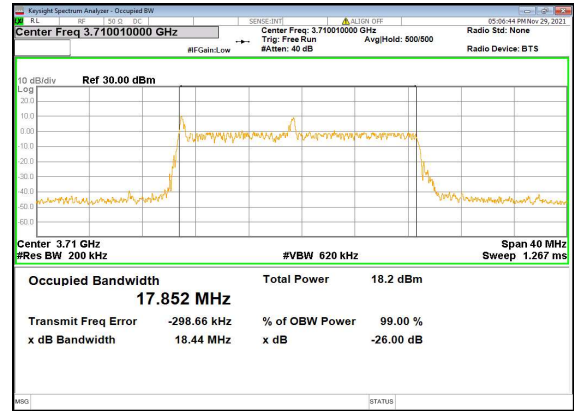

N41(100M)_DFT-s-OFDM_256QAM_Outer_Full_High_CH

N41(100M)_CP-OFDM_QPSK_Outer_Full_High_CH

N77(20M)_DFT-s-OFDM_PI_2-BPSK_Outer_Full_Low_CH

N77(20M)_DFT-s-OFDM_QPSK_Outer_Full_Low_CH

N77(20M)_DFT-s-OFDM_16QAM_Outer_Full_Low_CH