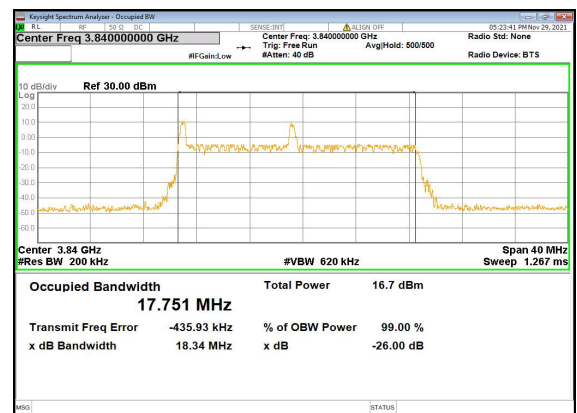

N77(20M)_DFT-s-OFDM_16QAM_Outer_Full_Mid_CH

N77(20M)_DFT-s-OFDM_64QAM_Outer_Full_Mid_CH

N77(20M)_DFT-s-OFDM_256QAM_Outer_Full_Mid_CH

N77(20M)_CP-OFDM_QPSK_Outer_Full_Mid_CH

N77(20M)_DFT-s-OFDM_PI_2-BPSK_Outer_Full_High_CH