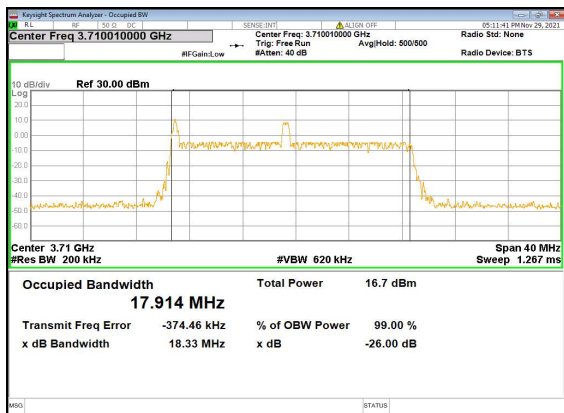

N77(20M)_DFT-s-OFDM_256QAM_Outer_Full_Low_CH