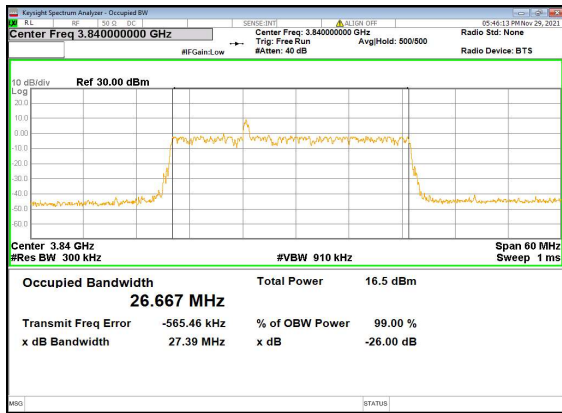

N77(30M)_DFT-s-OFDM_PI_2-BPSK_Outer_Full_Mid_CH