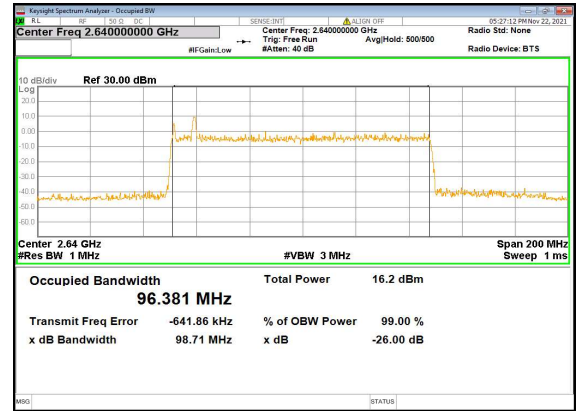

N41(100M)_CP-OFDM_QPSK_Outer_Full_Mid_CH

N41(100M)_DFT-s-OFDM_PI_2-BPSK_Outer_Full_High_CH

N41(100M)_DFT-s-OFDM_QPSK_Outer_Full_High_CH

N41(100M)_DFT-s-OFDM_16QAM_Outer_Full_High_CH

N41(100M)_DFT-s-OFDM_64QAM_Outer_Full_High_CH