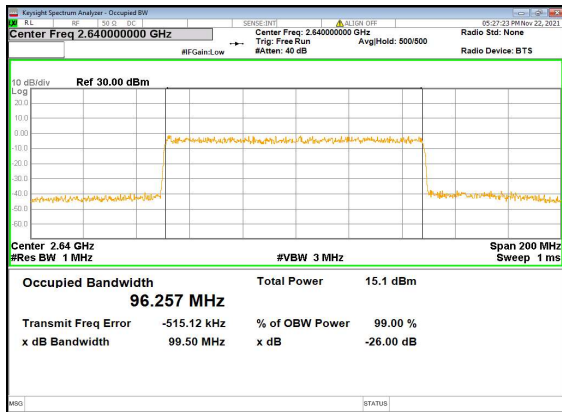

N41(100M)_CP-OFDM_QPSK_Outer_Full_Mid_CH

N41(100M)_DFT-s-OFDM_PI_2-BPSK_Outer_Full_High_CH

N41(100M)_DFT-s-OFDM_QPSK_Outer_Full_High_CH

N41(100M)_DFT-s-OFDM_16QAM_Outer_Full_High_CH

N41(100M)_DFT-s-OFDM_64QAM_Outer_Full_High_CH