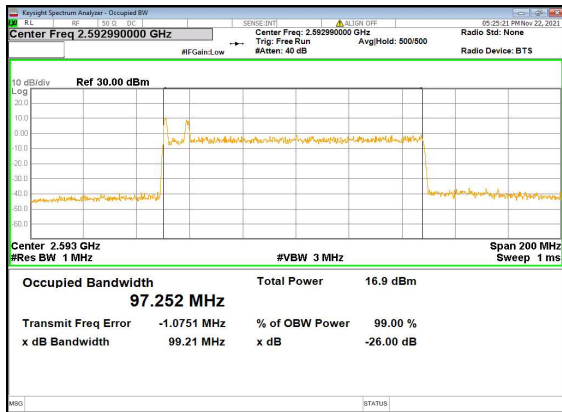

N41(100M)_DFT-s-OFDM_PI_2-BPSK_Outer_Full_Mid_CH

N41(100M)_DFT-s-OFDM_QPSK_Outer_Full_Mid_CH

N41(100M)_DFT-s-OFDM_16QAM_Outer_Full_Mid_CH

N41(100M)_DFT-s-OFDM_64QAM_Outer_Full_Mid_CH

N41(100M)_DFT-s-OFDM_256QAM_Outer_Full_Mid_CH