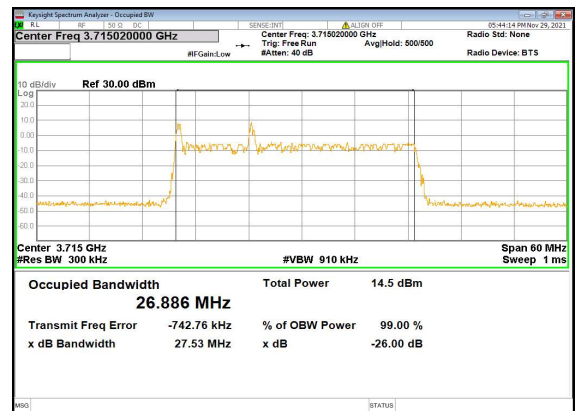

N77(30M)_CP-OFDM_QPSK_Outer_Full_Low_CH