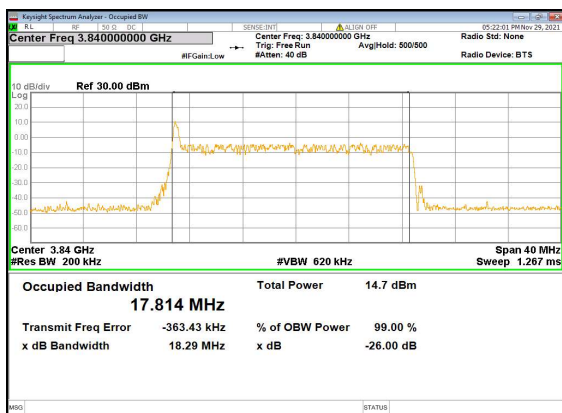

N77(20M)_DFT-s-OFDM_256QAM_Outer_Full_Mid_CH