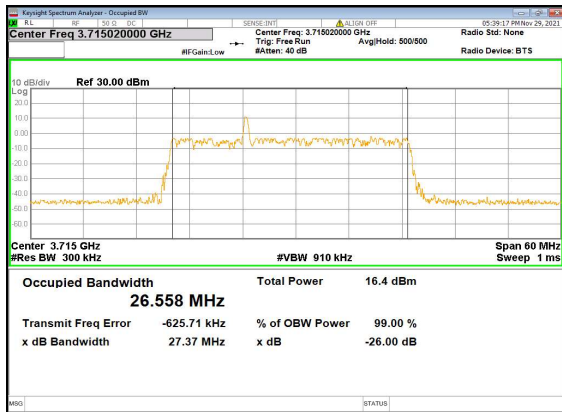

N77(30M)_DFT-s-OFDM_16QAM_Outer_Full_Low_CH