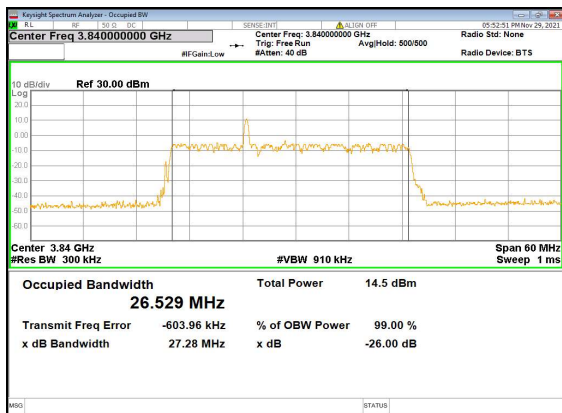

N77(30M)_DFT-s-OFDM_256QAM_Outer_Full_Mid_CH