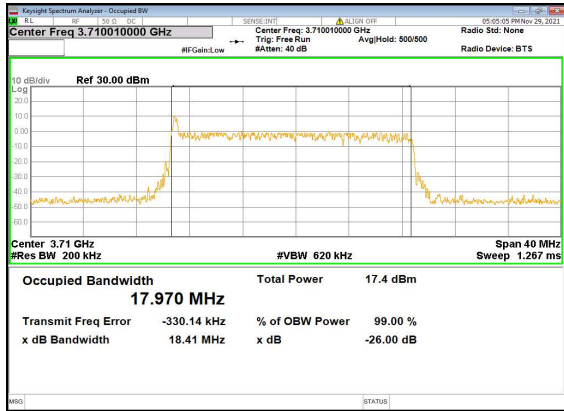

N41(100M)_DFT-s-OFDM_256QAM_Outer_Full_High_CH

N41(100M)_CP-OFDM_QPSK_Outer_Full_High_CH

N77(20M)_DFT-s-OFDM_PI_2-BPSK_Outer_Full_Low_CH

N77(20M)_DFT-s-OFDM_QPSK_Outer_Full_Low_CH

N77(20M)_DFT-s-OFDM_16QAM_Outer_Full_Low_CH