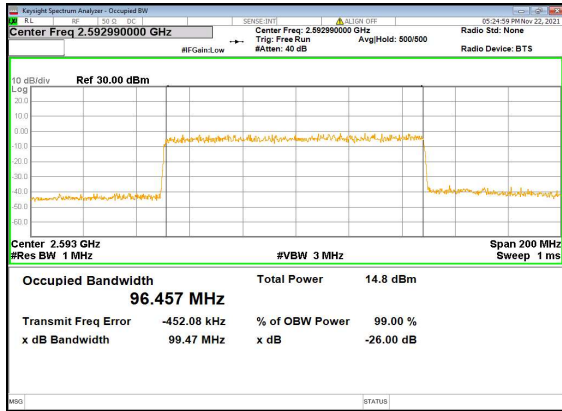

N41(100M)_DFT-s-OFDM_PI_2-BPSK_Outer_Full_Mid_CH

N41(100M)_DFT-s-OFDM_QPSK_Outer_Full_Mid_CH

N41(100M)_DFT-s-OFDM_16QAM_Outer_Full_Mid_CH

N41(100M)_DFT-s-OFDM_64QAM_Outer_Full_Mid_CH

N41(100M)_DFT-s-OFDM_256QAM_Outer_Full_Mid_CH