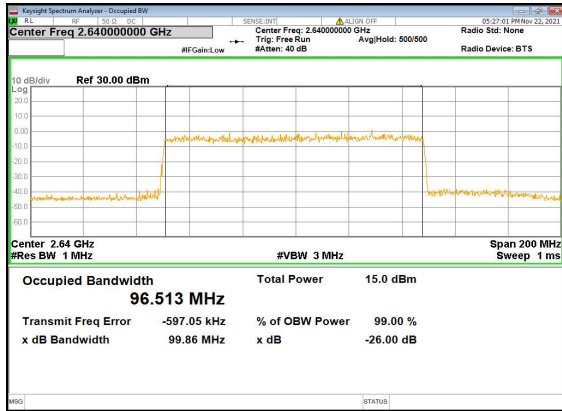

N41(100M)_DFT-s-OFDM_PI_2-BPSK_Outer_Full_High_CH