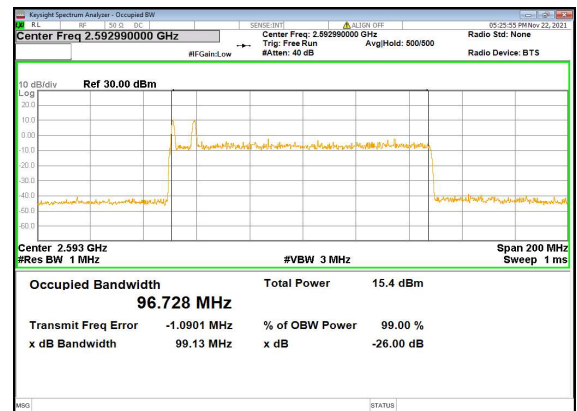

N41(100M)_CP-OFDM_QPSK_Outer_Full_Mid_CH