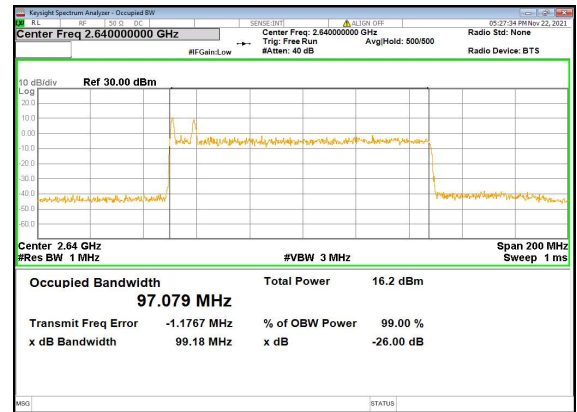

N41(100M)_CP-OFDM_QPSK_Outer_Full_Mid_CH

N41(100M)_DFT-s-OFDM_PI_2-BPSK_Outer_Full_High_CH

N41(100M)_DFT-s-OFDM_QPSK_Outer_Full_High_CH

N41(100M)_DFT-s-OFDM_16QAM_Outer_Full_High_CH

N41(100M)_DFT-s-OFDM_64QAM_Outer_Full_High_CH