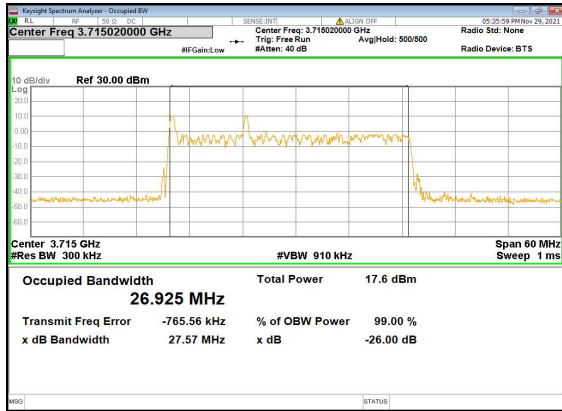

N77(30M)_DFT-s-OFDM_PI_2-BPSK_Outer_Full_Low_CH