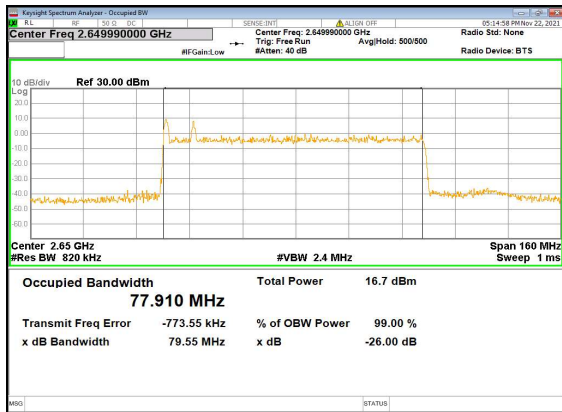

N41(80M)_DFT-s-OFDM_256QAM_Outer_Full_Mid_CH

N41(80M)_CP-OFDM_QPSK_Outer_Full_Mid_CH

N41(80M)_DFT-s-OFDM_PI_2-BPSK_Outer_Full_High_CH

N41(80M)_DFT-s-OFDM_QPSK_Outer_Full_High_CH

N41(80M)_DFT-s-OFDM_16QAM_Outer_Full_High_CH