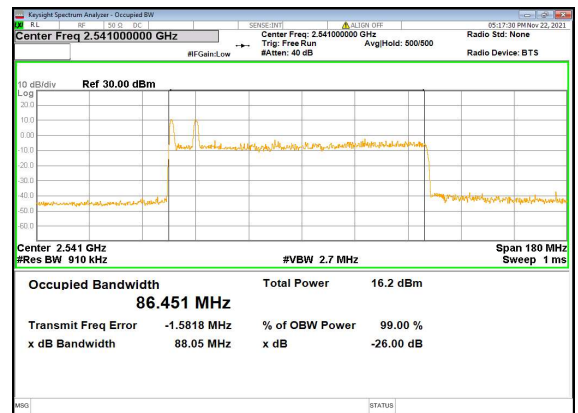

N41(90M)_DFT-s-OFDM_16QAM_Outer_Full_Low_CH

N41(90M)_DFT-s-OFDM_64QAM_Outer_Full_Low_CH

N41(90M)_DFT-s-OFDM_256QAM_Outer_Full_Low_CH

N41(90M)_CP-OFDM_QPSK_Outer_Full_Low_CH

N41(90M)_DFT-s-OFDM_PI_2-BPSK_Outer_Full_Mid_CH