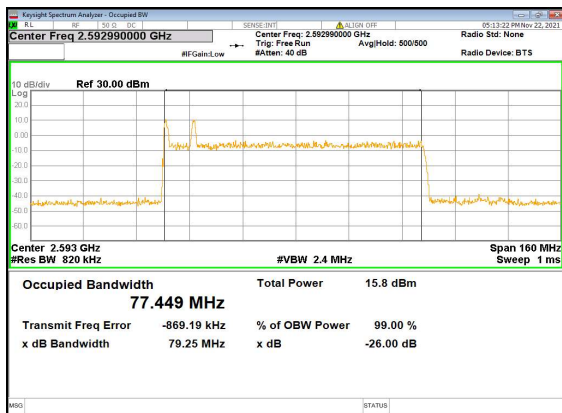

N41(80M)_DFT-s-OFDM_256QAM_Outer_Full_Mid_CH