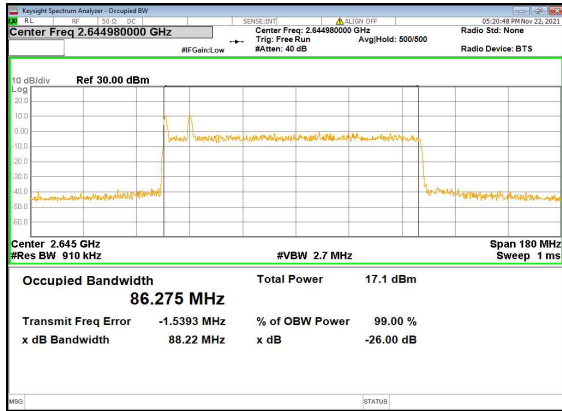

N41(90M)_DFT-s-OFDM_PI_2-BPSK_Outer_Full_High_CH

N41(90M)_DFT-s-OFDM_QPSK_Outer_Full_High_CH

N41(90M)_DFT-s-OFDM_16QAM_Outer_Full_High_CH

N41(90M)_DFT-s-OFDM_64QAM_Outer_Full_High_CH

N41(90M)_DFT-s-OFDM_256QAM_Outer_Full_High_CH