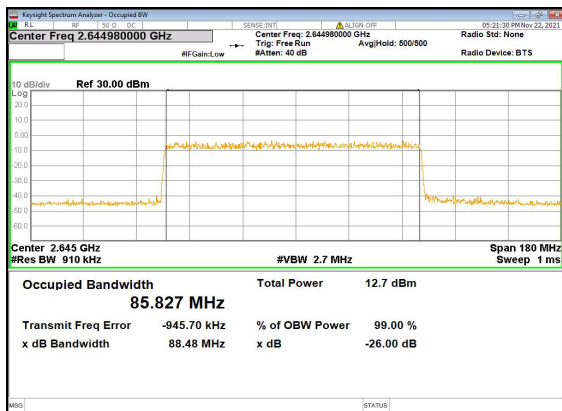

N41(90M)_DFT-s-OFDM_PI_2-BPSK_Outer_Full_High_CH

N41(90M)_DFT-s-OFDM_QPSK_Outer_Full_High_CH

N41(90M)_DFT-s-OFDM_16QAM_Outer_Full_High_CH

N41(90M)_DFT-s-OFDM_64QAM_Outer_Full_High_CH

N41(90M)_DFT-s-OFDM_256QAM_Outer_Full_High_CH