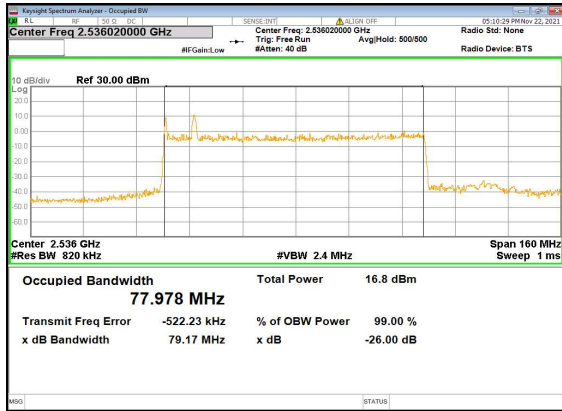

N41(80M)_DFT-s-OFDM_PI_2-BPSK_Outer_Full_Low_CH

N41(80M)_DFT-s-OFDM_QPSK_Outer_Full_Low_CH

N41(80M)_DFT-s-OFDM_16QAM_Outer_Full_Low_CH

N41(80M)_DFT-s-OFDM_64QAM_Outer_Full_Low_CH

N41(80M)_DFT-s-OFDM_256QAM_Outer_Full_Low_CH