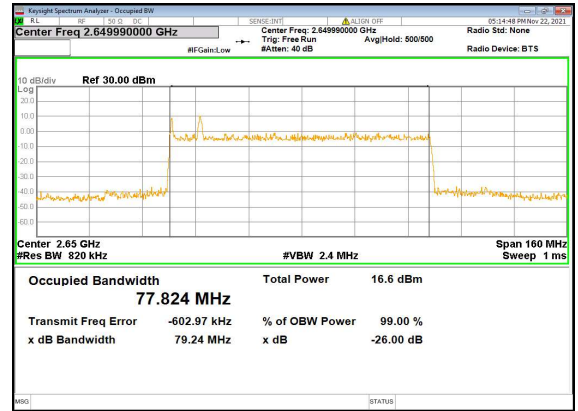

N41(80M)_DFT-s-OFDM_256QAM_Outer_Full_Mid_CH

N41(80M)_CP-OFDM_QPSK_Outer_Full_Mid_CH

N41(80M)_DFT-s-OFDM_PI_2-BPSK_Outer_Full_High_CH

N41(80M)_DFT-s-OFDM_QPSK_Outer_Full_High_CH

N41(80M)_DFT-s-OFDM_16QAM_Outer_Full_High_CH