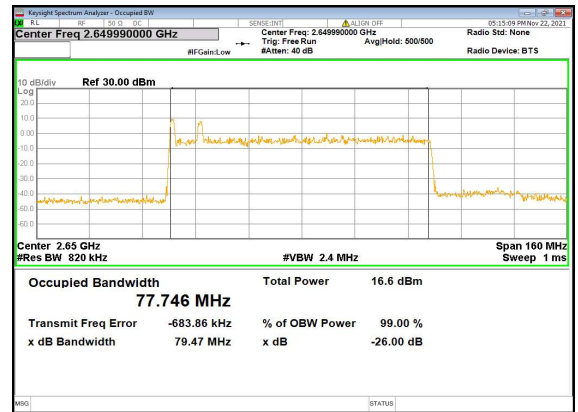

N41(80M)_DFT-s-OFDM_64QAM_Outer_Full_High_CH