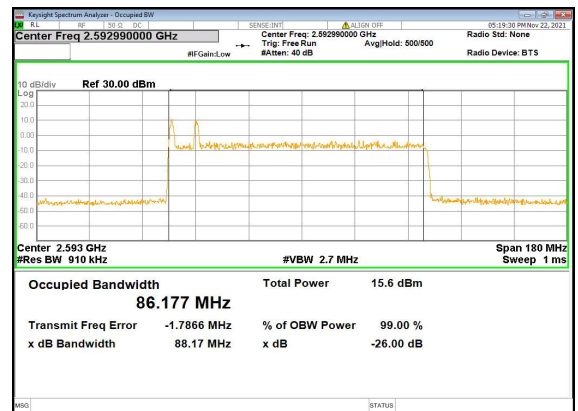

N41(90M)_DFT-s-OFDM_QPSK_Outer_Full_Mid_CH

N41(90M)_DFT-s-OFDM_16QAM_Outer_Full_Mid_CH

N41(90M)_DFT-s-OFDM_64QAM_Outer_Full_Mid_CH

N41(90M)_DFT-s-OFDM_256QAM_Outer_Full_Mid_CH

N41(90M)_CP-OFDM_QPSK_Outer_Full_Mid_CH