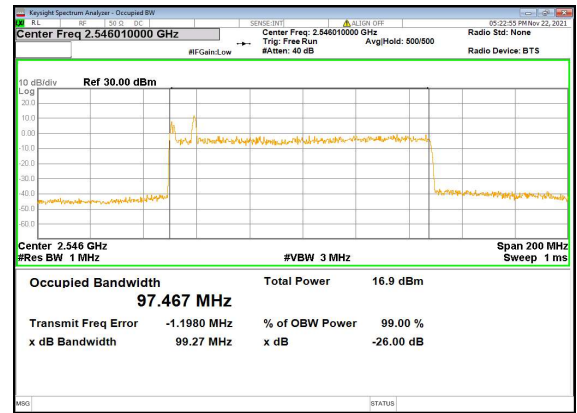

N41(90M)_CP-OFDM_QPSK_Outer_Full_High_CH

N41(100M)_DFT-s-OFDM_PI_2-BPSK_Outer_Full_Low_CH

N41(100M)_DFT-s-OFDM_QPSK_Outer_Full_Low_CH

N41(100M)_DFT-s-OFDM_16QAM_Outer_Full_Low_CH

N41(100M)_DFT-s-OFDM_64QAM_Outer_Full_Low_CH