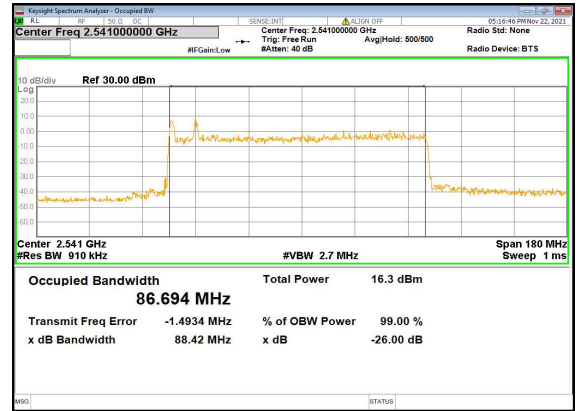

N41(80M)_DFT-s-OFDM_64QAM_Outer_Full_High_CH

N41(80M)_DFT-s-OFDM_256QAM_Outer_Full_High_CH

N41(80M)_CP-OFDM_QPSK_Outer_Full_High_CH

N41(90M)_DFT-s-OFDM_PI_2-BPSK_Outer_Full_Low_CH

N41(90M)_DFT-s-OFDM_QPSK_Outer_Full_Low_CH