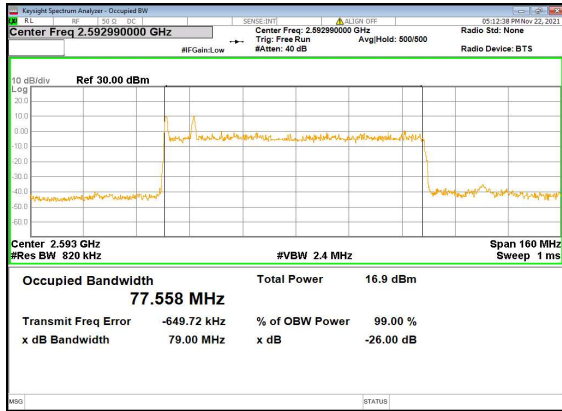

N41(80M)_DFT-s-OFDM_PI_2-BPSK_Outer_Full_Mid_CH