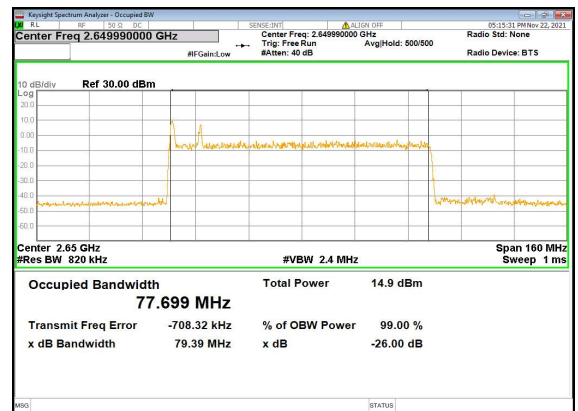

N41(80M)_CP-OFDM_QPSK_Outer_Full_High_CH