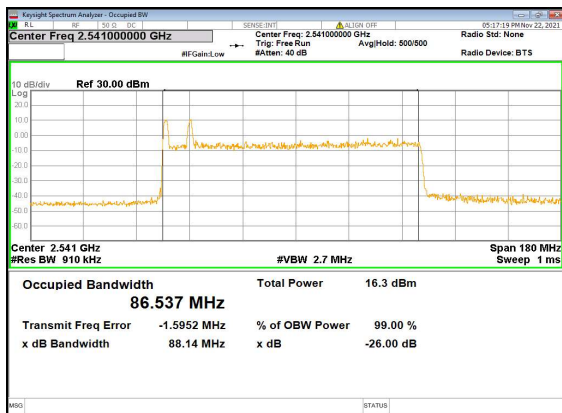

N41(90M)_DFT-s-OFDM_256QAM_Outer_Full_Low_CH