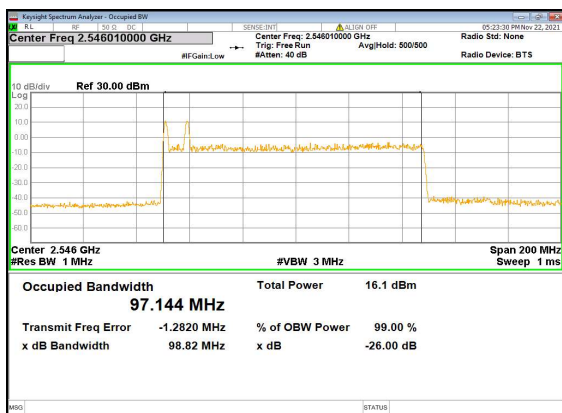

N41(100M)_DFT-s-OFDM_256QAM_Outer_Full_Low_CH