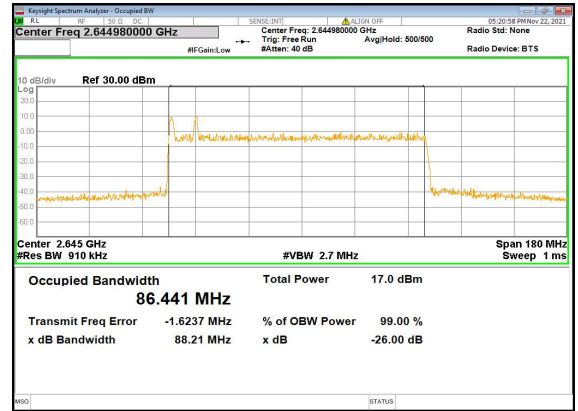

N41(90M)_DFT-s-OFDM_PI_2-BPSK_Outer_Full_High_CH

N41(90M)_DFT-s-OFDM_QPSK_Outer_Full_High_CH

N41(90M)_DFT-s-OFDM_16QAM_Outer_Full_High_CH

N41(90M)_DFT-s-OFDM_64QAM_Outer_Full_High_CH

N41(90M)_DFT-s-OFDM_256QAM_Outer_Full_High_CH