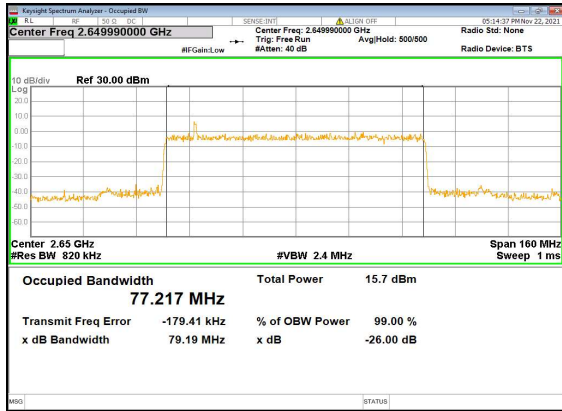

N41(80M)_DFT-s-OFDM_256QAM_Outer_Full_Mid_CH

N41(80M)_CP-OFDM_QPSK_Outer_Full_Mid_CH

N41(80M)_DFT-s-OFDM_PI_2-BPSK_Outer_Full_High_CH

N41(80M)_DFT-s-OFDM_QPSK_Outer_Full_High_CH

N41(80M)_DFT-s-OFDM_16QAM_Outer_Full_High_CH