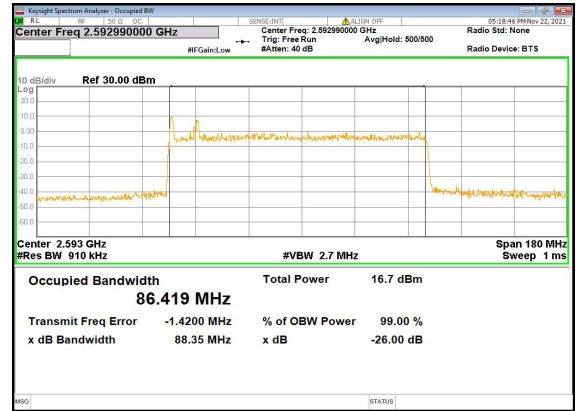

N41(90M)_DFT-s-OFDM_QPSK_Outer_Full_Mid_CH