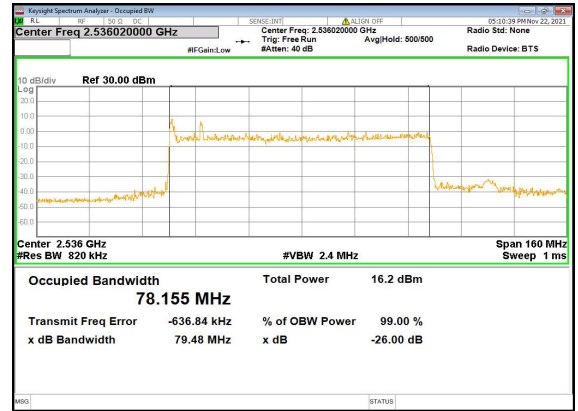

N41(80M)_DFT-s-OFDM_PI_2-BPSK_Outer_Full_Low_CH

N41(80M)_DFT-s-OFDM_QPSK_Outer_Full_Low_CH

N41(80M)_DFT-s-OFDM_16QAM_Outer_Full_Low_CH

N41(80M)_DFT-s-OFDM_64QAM_Outer_Full_Low_CH

N41(80M)_DFT-s-OFDM_256QAM_Outer_Full_Low_CH