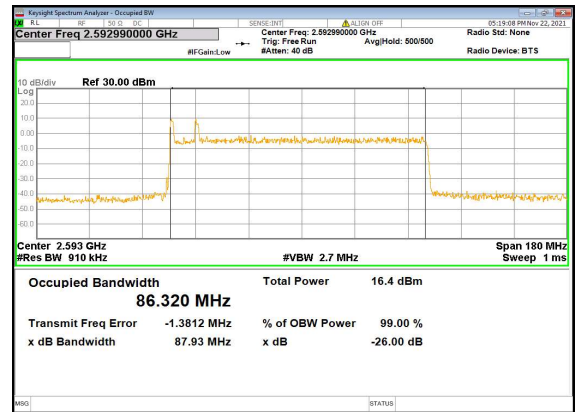

N41(90M)_DFT-s-OFDM_64QAM_Outer_Full_Mid_CH