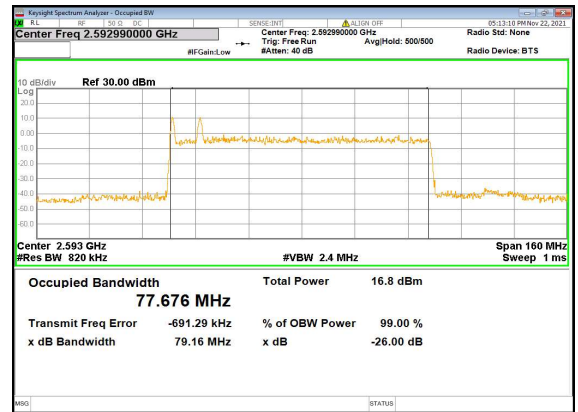

N41(80M)_CP-OFDM_QPSK_Outer_Full_Low_CH

N41(80M)_DFT-s-OFDM_PI_2-BPSK_Outer_Full_Mid_CH

N41(80M)_DFT-s-OFDM_QPSK_Outer_Full_Mid_CH

N41(80M)_DFT-s-OFDM_16QAM_Outer_Full_Mid_CH

N41(80M)_DFT-s-OFDM_64QAM_Outer_Full_Mid_CH