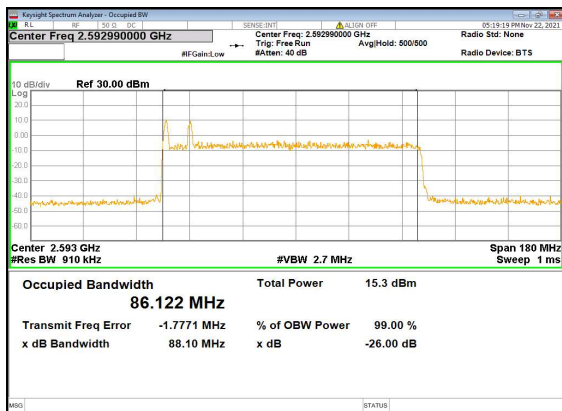

N41(90M)_DFT-s-OFDM_256QAM_Outer_Full_Mid_CH