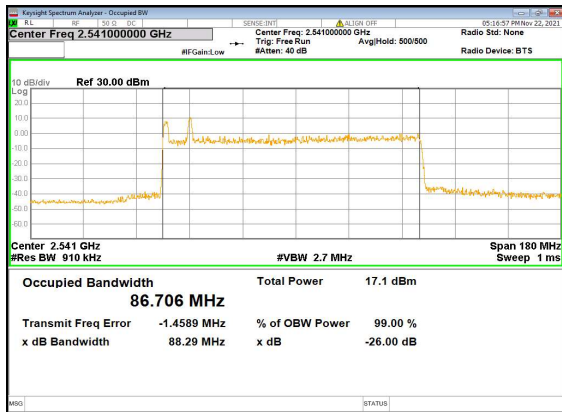

N41(90M)_DFT-s-OFDM_16QAM_Outer_Full_Low_CH