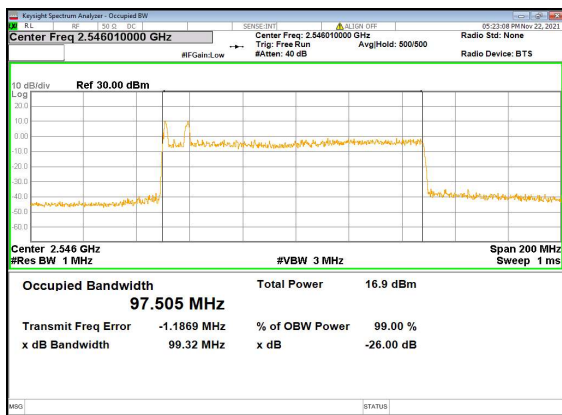

N41(90M)_CP-OFDM_QPSK_Outer_Full_High_CH

N41(100M)_DFT-s-OFDM_PI_2-BPSK_Outer_Full_Low_CH

N41(100M)_DFT-s-OFDM_QPSK_Outer_Full_Low_CH

N41(100M)_DFT-s-OFDM_16QAM_Outer_Full_Low_CH

N41(100M)_DFT-s-OFDM_64QAM_Outer_Full_Low_CH