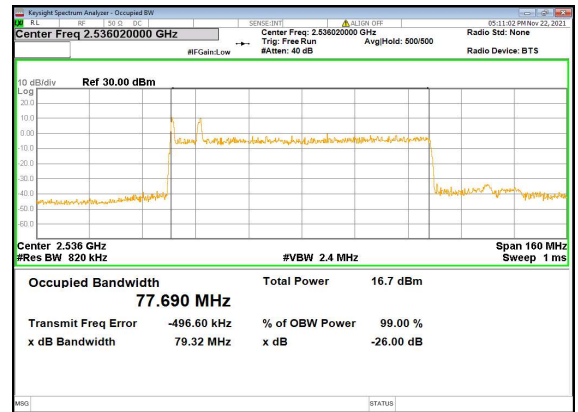

N41(80M)_DFT-s-OFDM_PI_2-BPSK_Outer_Full_Low_CH

N41(80M)_DFT-s-OFDM_QPSK_Outer_Full_Low_CH

N41(80M)_DFT-s-OFDM_16QAM_Outer_Full_Low_CH

N41(80M)_DFT-s-OFDM_64QAM_Outer_Full_Low_CH

N41(80M)_DFT-s-OFDM_256QAM_Outer_Full_Low_CH