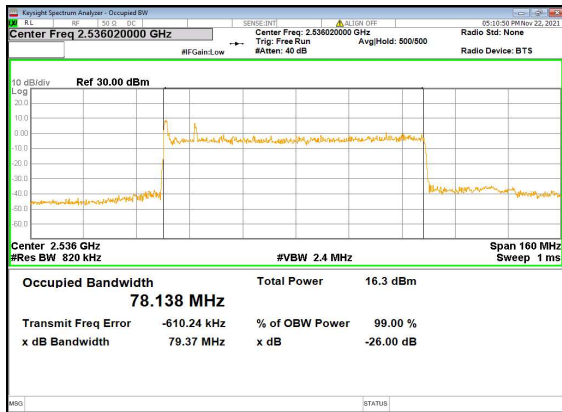

N41(80M)_DFT-s-OFDM_PI_2-BPSK_Outer_Full_Low_CH

N41(80M)_DFT-s-OFDM_QPSK_Outer_Full_Low_CH

N41(80M)_DFT-s-OFDM_16QAM_Outer_Full_Low_CH

N41(80M)_DFT-s-OFDM_64QAM_Outer_Full_Low_CH

N41(80M)_DFT-s-OFDM_256QAM_Outer_Full_Low_CH