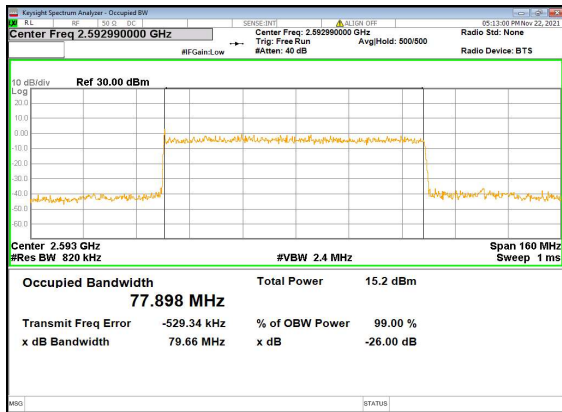

N41(80M)_CP-OFDM_QPSK_Outer_Full_Low_CH

N41(80M)_DFT-s-OFDM_PI_2-BPSK_Outer_Full_Mid_CH

N41(80M)_DFT-s-OFDM_QPSK_Outer_Full_Mid_CH

N41(80M)_DFT-s-OFDM_16QAM_Outer_Full_Mid_CH

N41(80M)_DFT-s-OFDM_64QAM_Outer_Full_Mid_CH