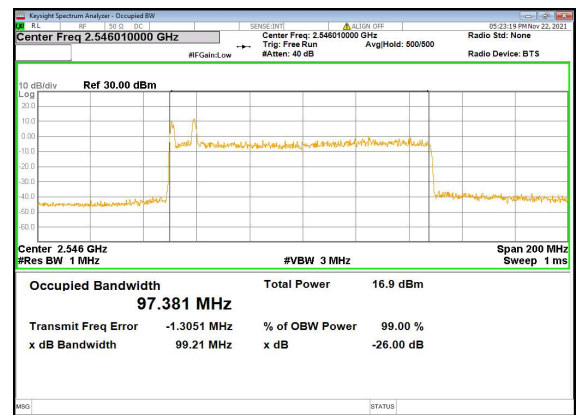

N41(90M)_CP-OFDM_QPSK_Outer_Full_High_CH

N41(100M)_DFT-s-OFDM_PI_2-BPSK_Outer_Full_Low_CH

N41(100M)_DFT-s-OFDM_QPSK_Outer_Full_Low_CH

N41(100M)_DFT-s-OFDM_16QAM_Outer_Full_Low_CH

N41(100M)_DFT-s-OFDM_64QAM_Outer_Full_Low_CH