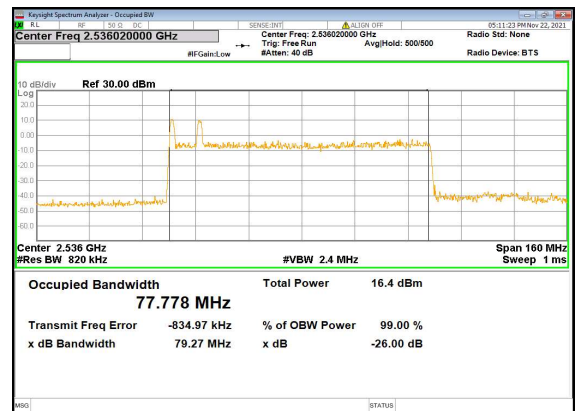

N41(80M)_CP-OFDM_QPSK_Outer_Full_Low_CH