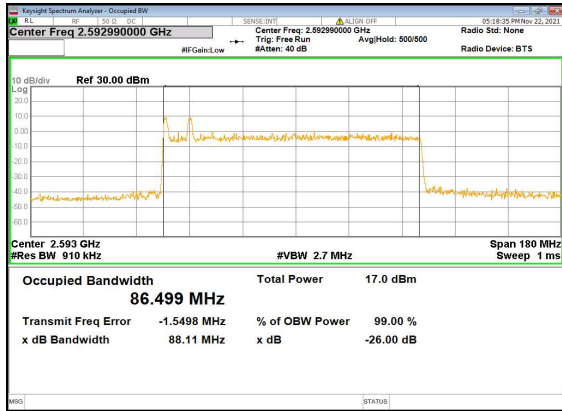

N41(90M)_DFT-s-OFDM_16QAM_Outer_Full_Low_CH

N41(90M)_DFT-s-OFDM_64QAM_Outer_Full_Low_CH

N41(90M)_DFT-s-OFDM_256QAM_Outer_Full_Low_CH

N41(90M)_CP-OFDM_QPSK_Outer_Full_Low_CH

N41(90M)_DFT-s-OFDM_PI_2-BPSK_Outer_Full_Mid_CH