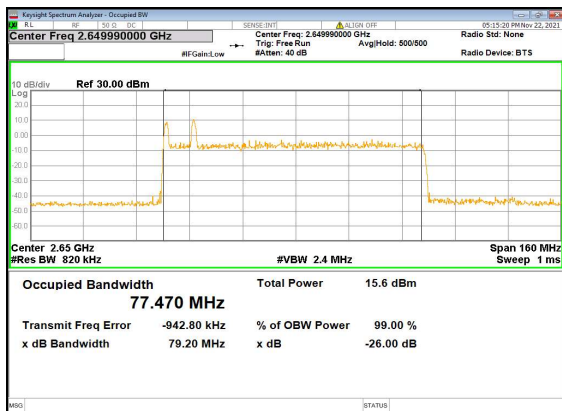

N41(80M)_DFT-s-OFDM_256QAM_Outer_Full_High_CH