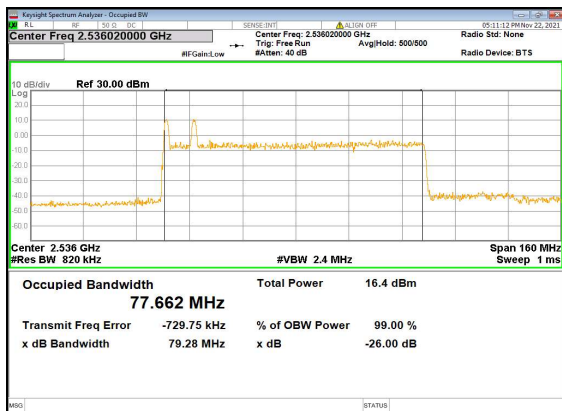

N41(80M)_DFT-s-OFDM_PI_2-BPSK_Outer_Full_Low_CH

N41(80M)_DFT-s-OFDM_QPSK_Outer_Full_Low_CH

N41(80M)_DFT-s-OFDM_16QAM_Outer_Full_Low_CH

N41(80M)_DFT-s-OFDM_64QAM_Outer_Full_Low_CH

N41(80M)_DFT-s-OFDM_256QAM_Outer_Full_Low_CH