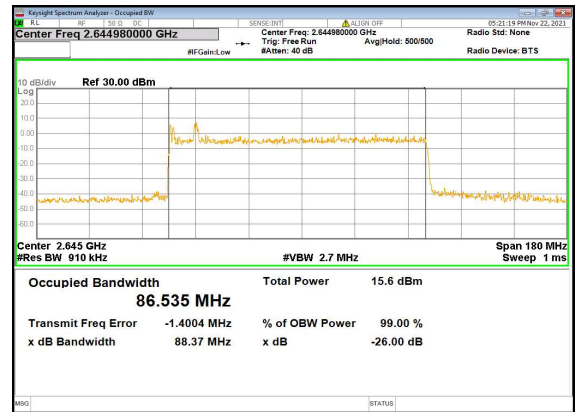

N41(90M)_DFT-s-OFDM_PI_2-BPSK_Outer_Full_High_CH

N41(90M)_DFT-s-OFDM_QPSK_Outer_Full_High_CH

N41(90M)_DFT-s-OFDM_16QAM_Outer_Full_High_CH

N41(90M)_DFT-s-OFDM_64QAM_Outer_Full_High_CH

N41(90M)_DFT-s-OFDM_256QAM_Outer_Full_High_CH