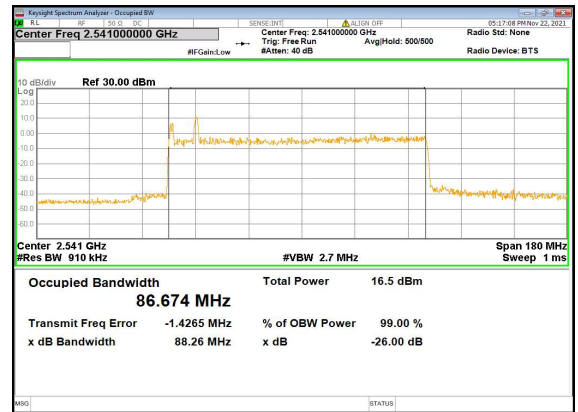

N41(90M)_DFT-s-OFDM_64QAM_Outer_Full_Low_CH