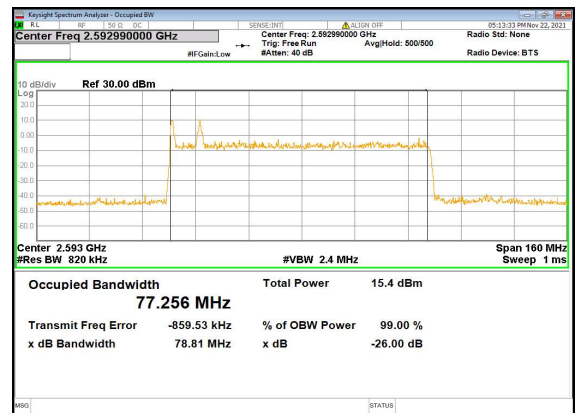

N41(80M)_CP-OFDM_QPSK_Outer_Full_Mid_CH