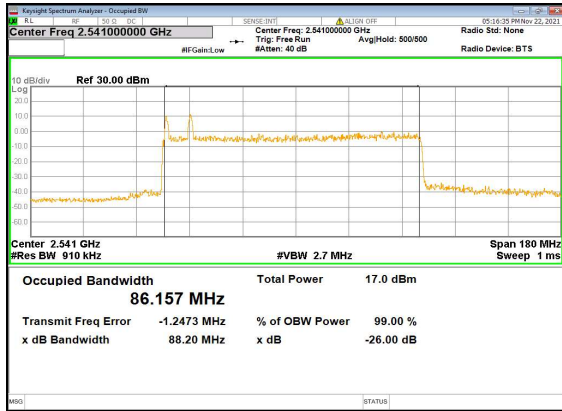

N41(80M)_DFT-s-OFDM_64QAM_Outer_Full_High_CH

N41(80M)_DFT-s-OFDM_256QAM_Outer_Full_High_CH

N41(80M)_CP-OFDM_QPSK_Outer_Full_High_CH

N41(90M)_DFT-s-OFDM_PI_2-BPSK_Outer_Full_Low_CH

N41(90M)_DFT-s-OFDM_QPSK_Outer_Full_Low_CH