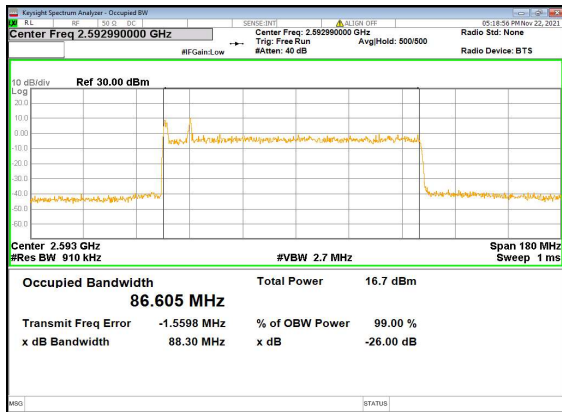

N41(90M)_DFT-s-OFDM_16QAM_Outer_Full_Mid_CH