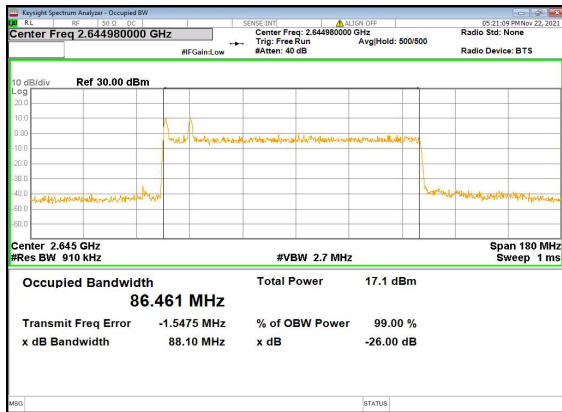

N41(90M)_DFT-s-OFDM_PI_2-BPSK_Outer_Full_High_CH

N41(90M)_DFT-s-OFDM_QPSK_Outer_Full_High_CH

N41(90M)_DFT-s-OFDM_16QAM_Outer_Full_High_CH

N41(90M)_DFT-s-OFDM_64QAM_Outer_Full_High_CH

N41(90M)_DFT-s-OFDM_256QAM_Outer_Full_High_CH