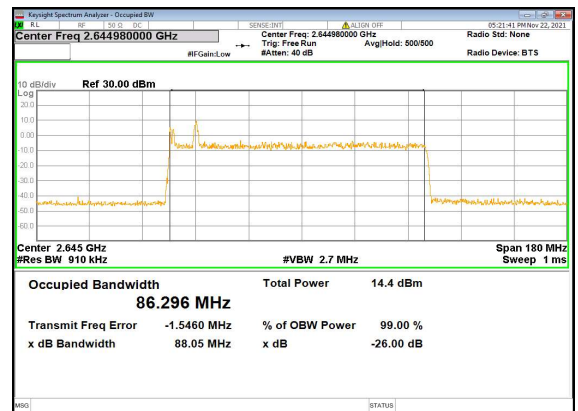

N41(100M)_DFT-s-OFDM_QPSK_Outer_Full_Low_CH

N41(90M)_CP-OFDM_QPSK_Outer_Full_High_CH