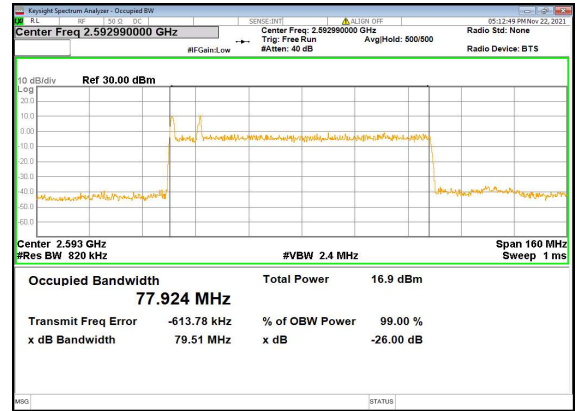

N41(80M)_CP-OFDM_QPSK_Outer_Full_Low_CH

N41(80M)_DFT-s-OFDM_PI_2-BPSK_Outer_Full_Mid_CH

N41(80M)_DFT-s-OFDM_QPSK_Outer_Full_Mid_CH

N41(80M)_DFT-s-OFDM_16QAM_Outer_Full_Mid_CH

N41(80M)_DFT-s-OFDM_64QAM_Outer_Full_Mid_CH