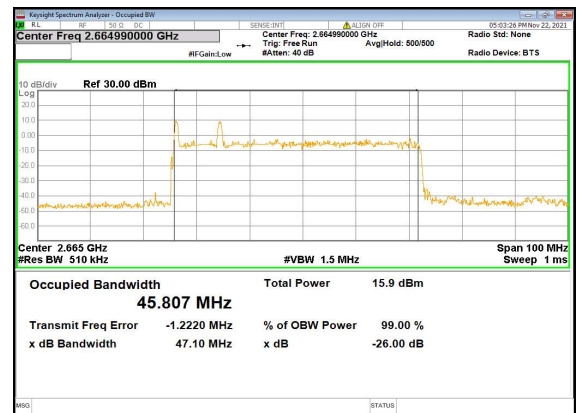

N41(50M)_CP-OFDM_QPSK_Outer_Full_High_CH