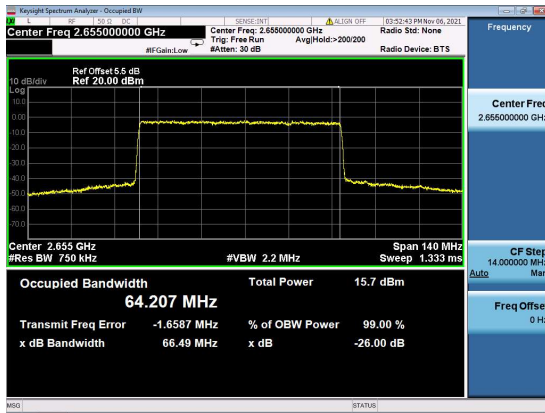

N41(70M)_DFT-s-OFDM_PI_2-BPSK_Outer_Full_High_CH