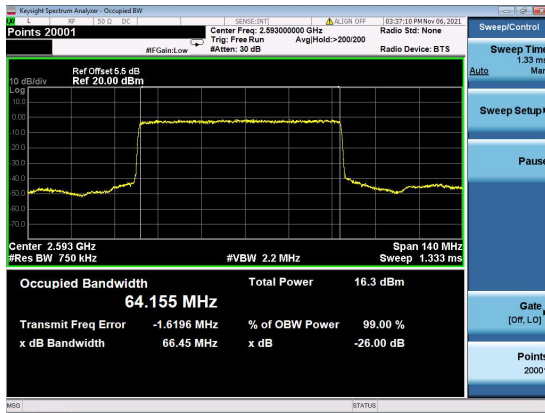

N41(70M)_DFT-s-OFDM_PI_2-BPSK_Outer_Full_Mid_CH