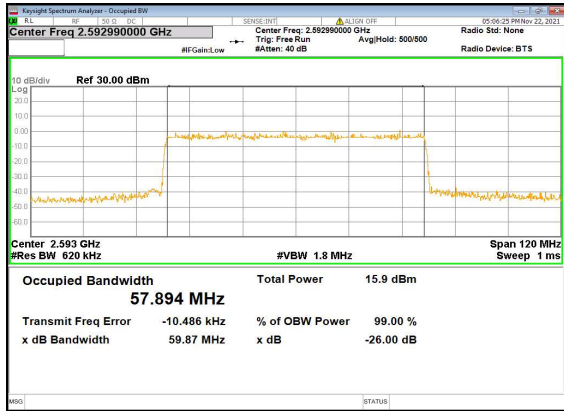

N41(60M)_DFT-s-OFDM_256QAM_Outer_Full_Low_CH

N41(60M)_CP-OFDM_QPSK_Outer_Full_Low_CH

N41(60M)_DFT-s-OFDM_PI_2-BPSK_Outer_Full_Mid_CH

N41(60M)_DFT-s-OFDM_QPSK_Outer_Full_Mid_CH

N41(60M)_DFT-s-OFDM_16QAM_Outer_Full_Mid_CH