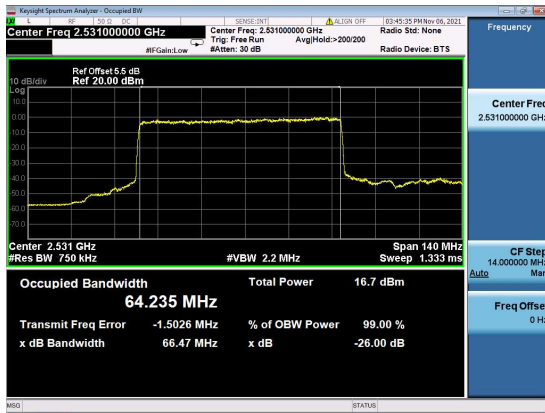

N41(60M)_DFT-s-OFDM_16QAM_Outer_Full_High_CH

N41(60M)_DFT-s-OFDM_64QAM_Outer_Full_High_CH

N41(60M)_DFT-s-OFDM_256QAM_Outer_Full_High_CH

N41(60M)_CP-OFDM_QPSK_Outer_Full_High_CH

N41(70M)_DFT-s-OFDM_PI_2-BPSK_Outer_Full_Low_CH