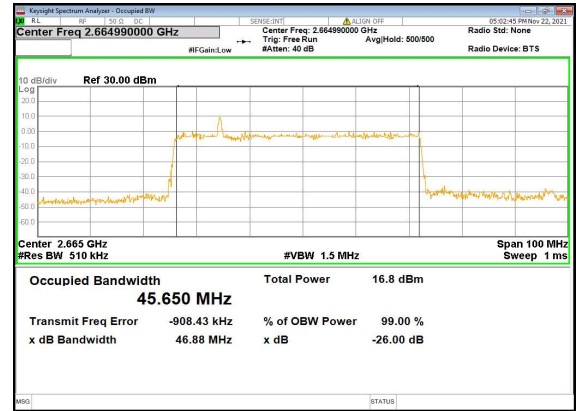

N41(50M)_DFT-s-OFDM_PI_2-BPSK_Outer_Full_High_CH

N41(50M)_DFT-s-OFDM_QPSK_Outer_Full_High_CH

N41(50M)_DFT-s-OFDM_16QAM_Outer_Full_High_CH

N41(50M)_DFT-s-OFDM_64QAM_Outer_Full_High_CH

N41(50M)_DFT-s-OFDM_256QAM_Outer_Full_High_CH