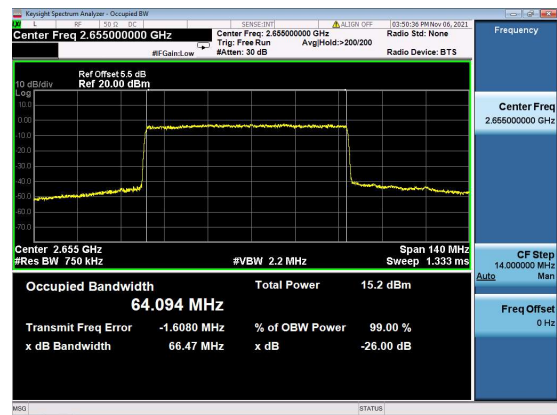

N41(70M)_CP-OFDM_QPSK_Outer_Full_Mid_CH

N41(70M)_DFT-s-OFDM_PI_2-BPSK_Outer_Full_High_CH

N41(70M)_DFT-s-OFDM_QPSK_Outer_Full_High_CH

N41(70M)_DFT-s-OFDM_16QAM_Outer_Full_High_CH

N41(70M)_DFT-s-OFDM_64QAM_Outer_Full_High_CH