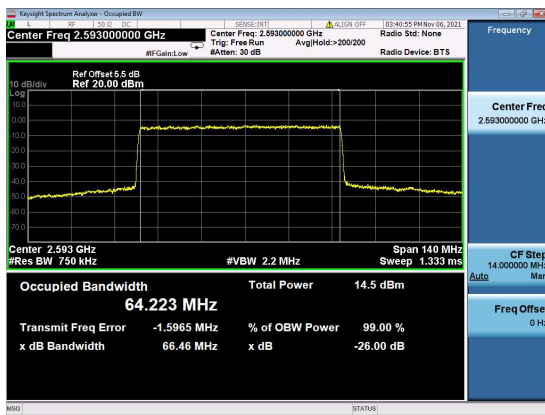

N41(70M)_DFT-s-OFDM_16QAM_Outer_Full_Mid_CH