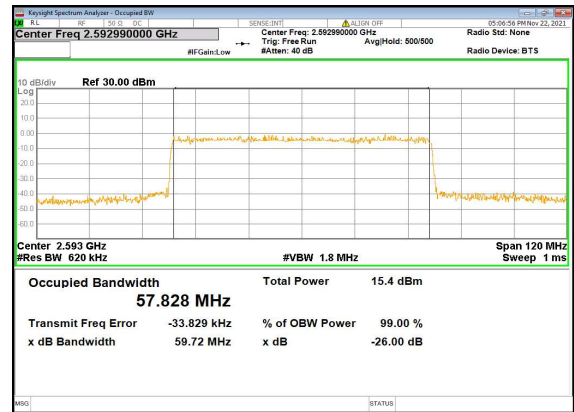

N41(60M)_DFT-s-OFDM_64QAM_Outer_Full_Mid_CH