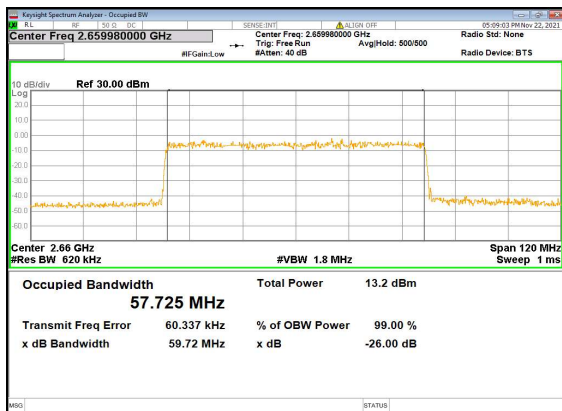

N41(60M)_DFT-s-OFDM_256QAM_Outer_Full_High_CH