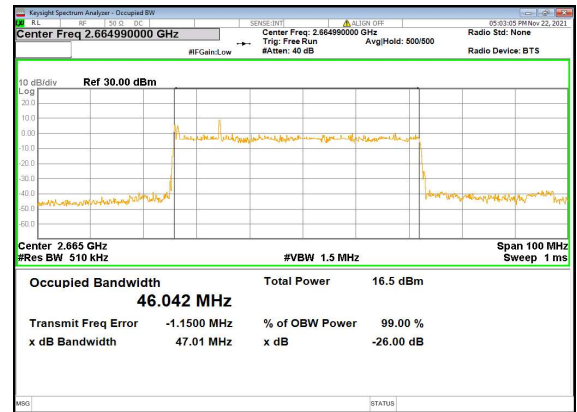

N41(50M)_DFT-s-OFDM_PI_2-BPSK_Outer_Full_High_CH

N41(50M)_DFT-s-OFDM_QPSK_Outer_Full_High_CH

N41(50M)_DFT-s-OFDM_16QAM_Outer_Full_High_CH

N41(50M)_DFT-s-OFDM_64QAM_Outer_Full_High_CH

N41(50M)_DFT-s-OFDM_256QAM_Outer_Full_High_CH