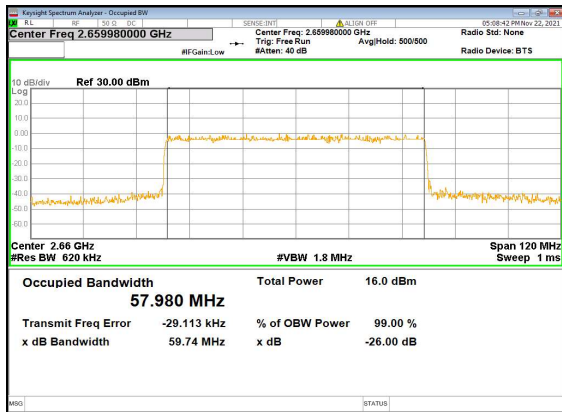

N41(60M)_DFT-s-OFDM_16QAM_Outer_Full_High_CH