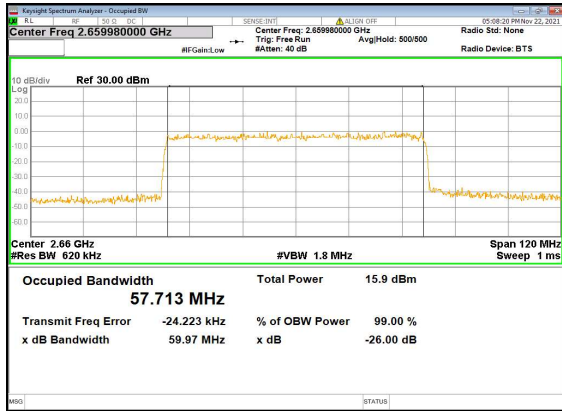

N41(60M)_DFT-s-OFDM_64QAM_Outer_Full_Mid_CH

N41(60M)_DFT-s-OFDM_256QAM_Outer_Full_Mid_CH

N41(60M)_CP-OFDM_QPSK_Outer_Full_Mid_CH

N41(60M)_DFT-s-OFDM_PI_2-BPSK_Outer_Full_High_CH

N41(60M)_DFT-s-OFDM_QPSK_Outer_Full_High_CH