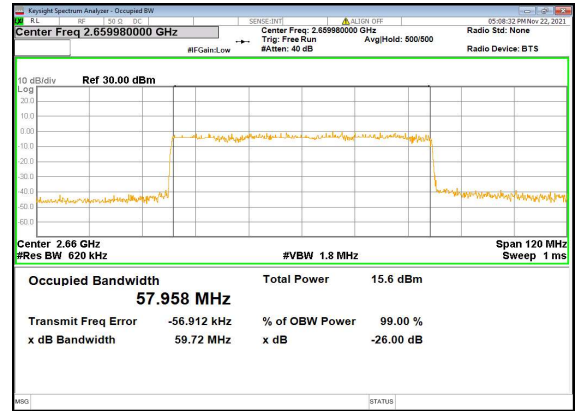

N41(60M)_DFT-s-OFDM_64QAM_Outer_Full_Mid_CH

N41(60M)_DFT-s-OFDM_256QAM_Outer_Full_Mid_CH

N41(60M)_CP-OFDM_QPSK_Outer_Full_Mid_CH

N41(60M)_DFT-s-OFDM_PI_2-BPSK_Outer_Full_High_CH

N41(60M)_DFT-s-OFDM_QPSK_Outer_Full_High_CH