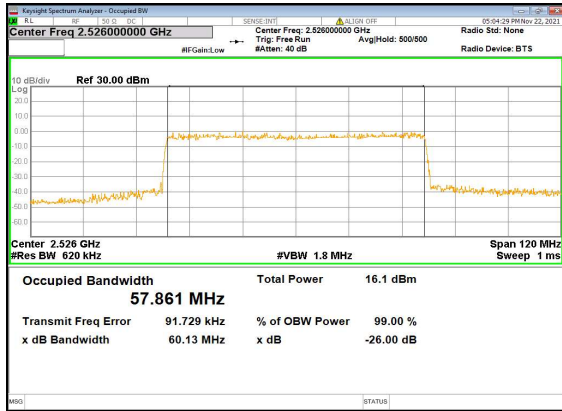

N41(60M)_DFT-s-OFDM_PI_2-BPSK_Outer_Full_Low_CH