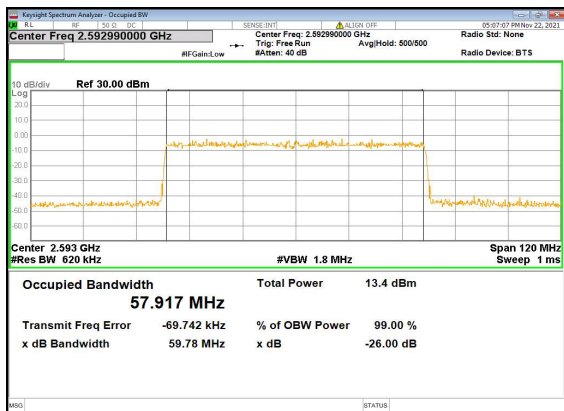

N41(60M)_DFT-s-OFDM_256QAM_Outer_Full_Mid_CH