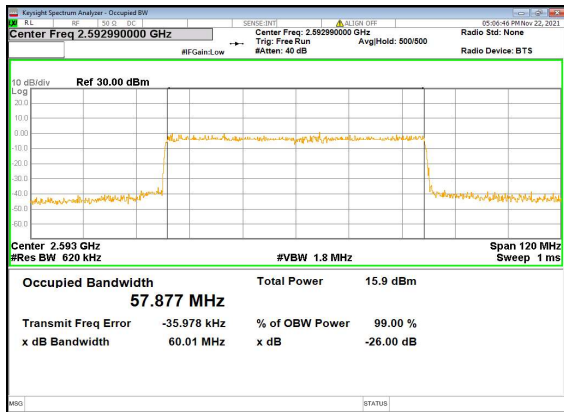

N41(60M)_DFT-s-OFDM_256QAM_Outer_Full_Low_CH

N41(60M)_CP-OFDM_QPSK_Outer_Full_Low_CH

N41(60M)_DFT-s-OFDM_PI_2-BPSK_Outer_Full_Mid_CH

N41(60M)_DFT-s-OFDM_QPSK_Outer_Full_Mid_CH

N41(60M)_DFT-s-OFDM_16QAM_Outer_Full_Mid_CH