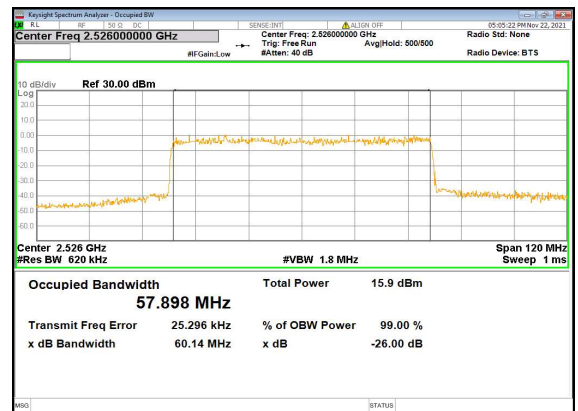

N41(60M)_CP-OFDM_QPSK_Outer_Full_Low_CH