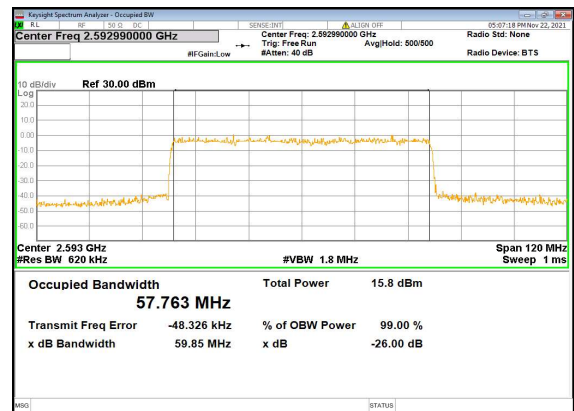

N41(60M)_CP-OFDM_QPSK_Outer_Full_Mid_CH