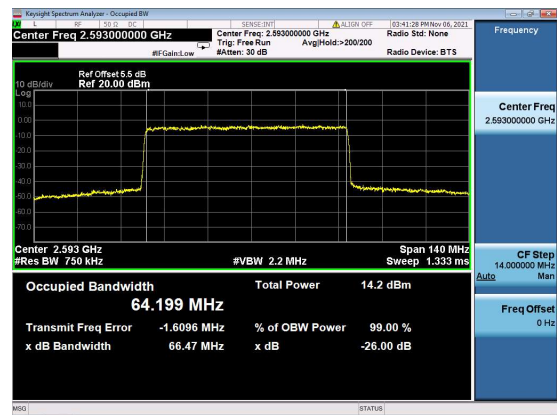

N41(70M)_DFT-s-OFDM_PI_2-BPSK_Outer_Full_Mid_CH

N41(70M)_DFT-s-OFDM_QPSK_Outer_Full_Mid_CH

N41(70M)_DFT-s-OFDM_16QAM_Outer_Full_Mid_CH

N41(70M)_DFT-s-OFDM_64QAM_Outer_Full_Mid_CH

N41(70M)_DFT-s-OFDM_256QAM_Outer_Full_Mid_CH