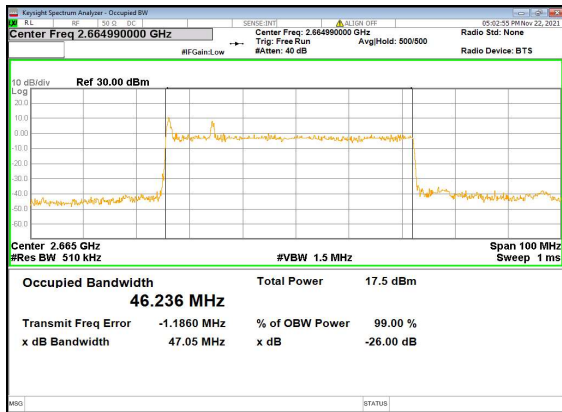

N41(50M)_DFT-s-OFDM_PI_2-BPSK_Outer_Full_High_CH

N41(50M)_DFT-s-OFDM_QPSK_Outer_Full_High_CH

N41(50M)_DFT-s-OFDM_16QAM_Outer_Full_High_CH

N41(50M)_DFT-s-OFDM_64QAM_Outer_Full_High_CH

N41(50M)_DFT-s-OFDM_256QAM_Outer_Full_High_CH