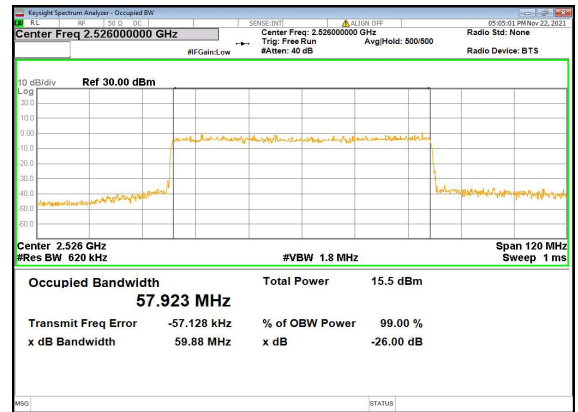

N41(50M)_CP-OFDM_QPSK_Outer_Full_High_CH

N41(60M)_DFT-s-OFDM_PI_2-BPSK_Outer_Full_Low_CH

N41(60M)_DFT-s-OFDM_QPSK_Outer_Full_Low_CH

N41(60M)_DFT-s-OFDM_16QAM_Outer_Full_Low_CH

N41(60M)_DFT-s-OFDM_64QAM_Outer_Full_Low_CH