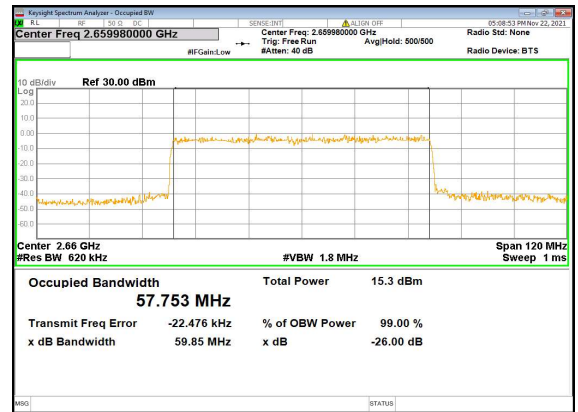

N41(60M)_DFT-s-OFDM_64QAM_Outer_Full_High_CH