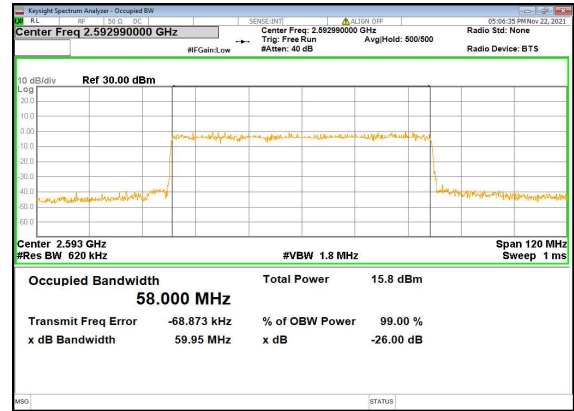

N41(60M)_DFT-s-OFDM_256QAM_Outer_Full_Low_CH

N41(60M)_CP-OFDM_QPSK_Outer_Full_Low_CH

N41(60M)_DFT-s-OFDM_PI_2-BPSK_Outer_Full_Mid_CH

N41(60M)_DFT-s-OFDM_QPSK_Outer_Full_Mid_CH

N41(60M)_DFT-s-OFDM_16QAM_Outer_Full_Mid_CH