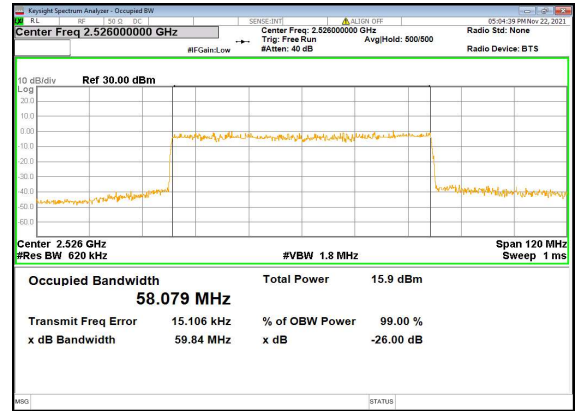

N41(50M)_CP-OFDM_QPSK_Outer_Full_High_CH

N41(60M)_DFT-s-OFDM_PI_2-BPSK_Outer_Full_Low_CH

N41(60M)_DFT-s-OFDM_QPSK_Outer_Full_Low_CH

N41(60M)_DFT-s-OFDM_16QAM_Outer_Full_Low_CH

N41(60M)_DFT-s-OFDM_64QAM_Outer_Full_Low_CH