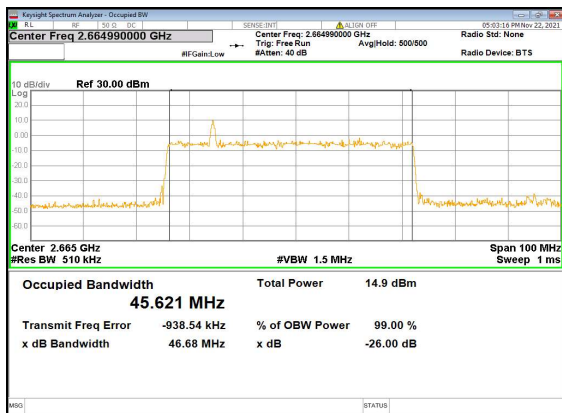

N41(50M)_DFT-s-OFDM_PI_2-BPSK_Outer_Full_High_CH

N41(50M)_DFT-s-OFDM_QPSK_Outer_Full_High_CH

N41(50M)_DFT-s-OFDM_16QAM_Outer_Full_High_CH

N41(50M)_DFT-s-OFDM_64QAM_Outer_Full_High_CH

N41(50M)_DFT-s-OFDM_256QAM_Outer_Full_High_CH