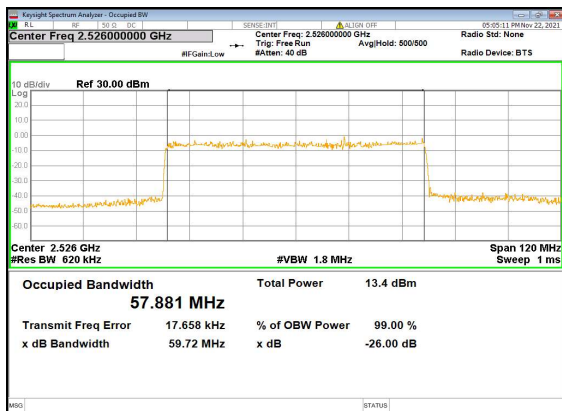

N41(60M)_DFT-s-OFDM_256QAM_Outer_Full_Low_CH