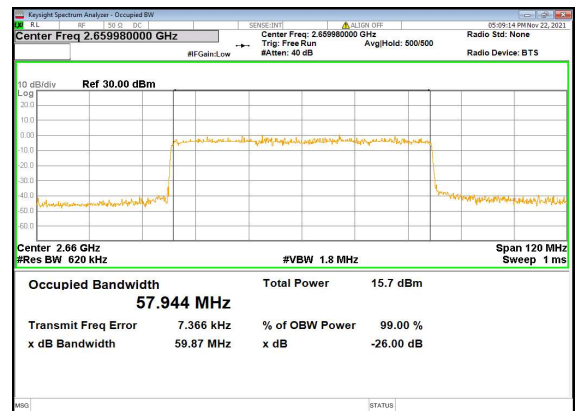

N41(60M)_DFT-s-OFDM_16QAM_Outer_Full_High_CH

N41(60M)_DFT-s-OFDM_64QAM_Outer_Full_High_CH

N41(60M)_DFT-s-OFDM_256QAM_Outer_Full_High_CH

N41(60M)_CP-OFDM_QPSK_Outer_Full_High_CH

N41(70M)_DFT-s-OFDM_PI_2-BPSK_Outer_Full_Low_CH