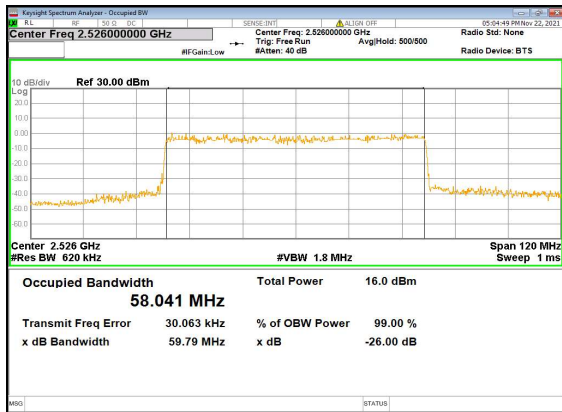

N41(50M)_CP-OFDM_QPSK_Outer_Full_High_CH

N41(60M)_DFT-s-OFDM_PI_2-BPSK_Outer_Full_Low_CH

N41(60M)_DFT-s-OFDM_QPSK_Outer_Full_Low_CH

N41(60M)_DFT-s-OFDM_16QAM_Outer_Full_Low_CH

N41(60M)_DFT-s-OFDM_64QAM_Outer_Full_Low_CH