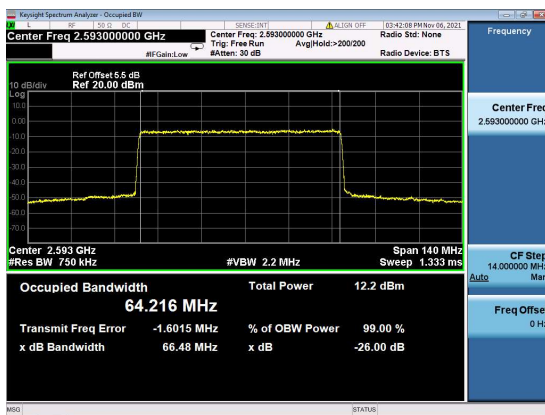

N41(70M)_DFT-s-OFDM_PI_2-BPSK_Outer_Full_Mid_CH

N41(70M)_DFT-s-OFDM_QPSK_Outer_Full_Mid_CH

N41(70M)_DFT-s-OFDM_16QAM_Outer_Full_Mid_CH

N41(70M)_DFT-s-OFDM_64QAM_Outer_Full_Mid_CH

N41(70M)_DFT-s-OFDM_256QAM_Outer_Full_Mid_CH