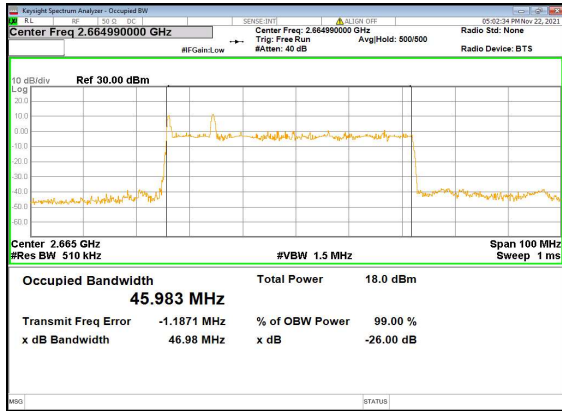

N41(50M)_DFT-s-OFDM_PI_2-BPSK_Outer_Full_High_CH

N41(50M)_DFT-s-OFDM_QPSK_Outer_Full_High_CH

N41(50M)_DFT-s-OFDM_16QAM_Outer_Full_High_CH

N41(50M)_DFT-s-OFDM_64QAM_Outer_Full_High_CH

N41(50M)_DFT-s-OFDM_256QAM_Outer_Full_High_CH