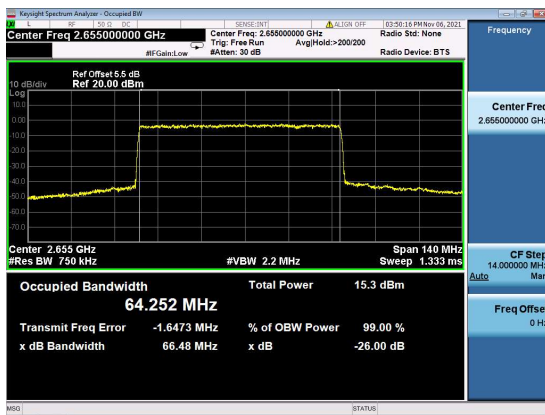

N41(70M)_CP-OFDM_QPSK_Outer_Full_Mid_CH

N41(70M)_DFT-s-OFDM_PI_2-BPSK_Outer_Full_High_CH

N41(70M)_DFT-s-OFDM_QPSK_Outer_Full_High_CH

N41(70M)_DFT-s-OFDM_16QAM_Outer_Full_High_CH

N41(70M)_DFT-s-OFDM_64QAM_Outer_Full_High_CH