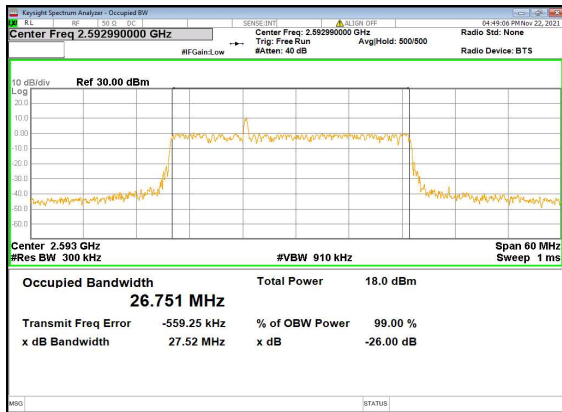

N41(30M)_DFT-s-OFDM_PI_2-BPSK_Outer_Full_Mid_CH

N41(30M)_DFT-s-OFDM_QPSK_Outer_Full_Mid_CH

N41(30M)_DFT-s-OFDM_16QAM_Outer_Full_Mid_CH

N41(30M)_DFT-s-OFDM_64QAM_Outer_Full_Mid_CH

N41(30M)_DFT-s-OFDM_256QAM_Outer_Full_Mid_CH