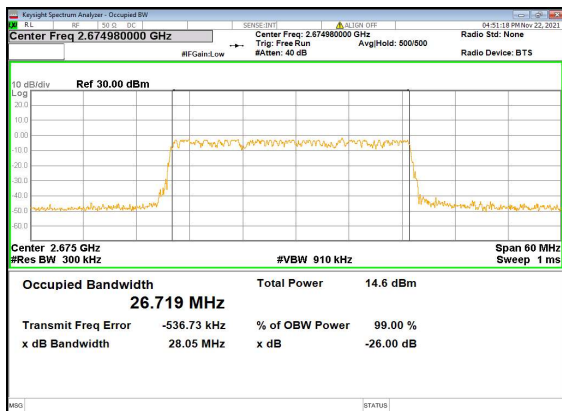

N41(30M)_DFT-s-OFDM_256QAM_Outer_Full_High_CH