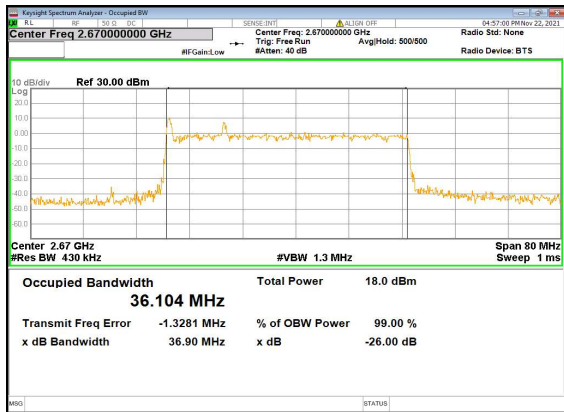

N41(40M)_DFT-s-OFDM_16QAM_Outer_Full_High_CH