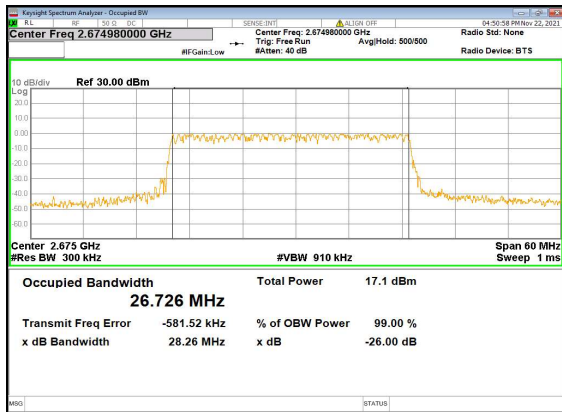

N41(30M)_CP-OFDM_QPSK_Outer_Full_Mid_CH

N41(30M)_DFT-s-OFDM_PI_2-BPSK_Outer_Full_High_CH

N41(30M)_DFT-s-OFDM_QPSK_Outer_Full_High_CH

N41(30M)_DFT-s-OFDM_16QAM_Outer_Full_High_CH

N41(30M)_DFT-s-OFDM_64QAM_Outer_Full_High_CH