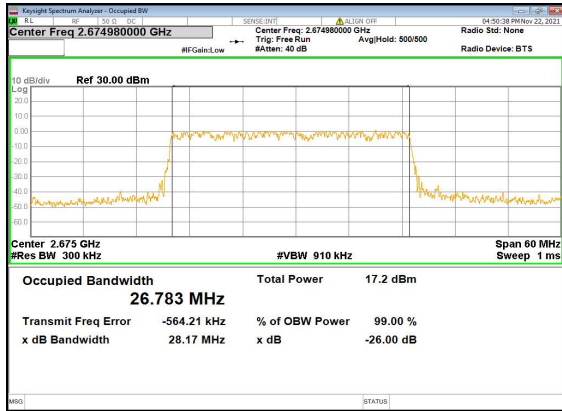

N41(30M)_DFT-s-OFDM_PI_2-BPSK_Outer_Full_High_CH