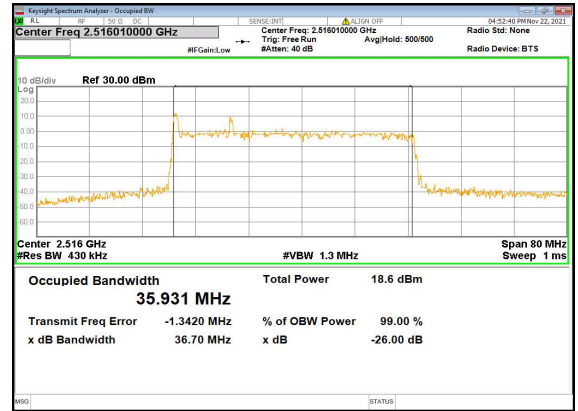

N41(30M)_DFT-s-OFDM_256QAM_Outer_Full_High_CH

N41(30M)_CP-OFDM_QPSK_Outer_Full_High_CH

N41(40M)_DFT-s-OFDM_PI_2-BPSK_Outer_Full_Low_CH

N41(40M)_DFT-s-OFDM_QPSK_Outer_Full_Low_CH

N41(40M)_DFT-s-OFDM_16QAM_Outer_Full_Low_CH