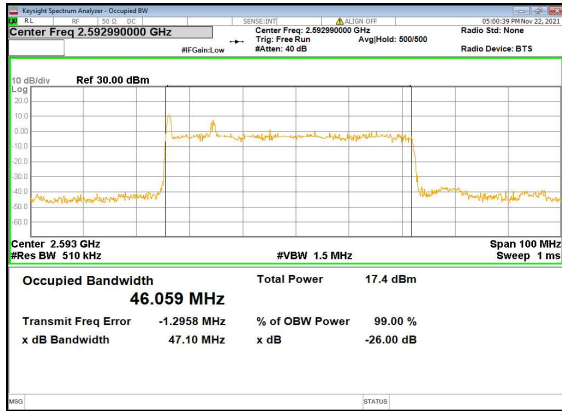

N41(50M)_DFT-s-OFDM_PI_2-BPSK_Outer_Full_Mid_CH