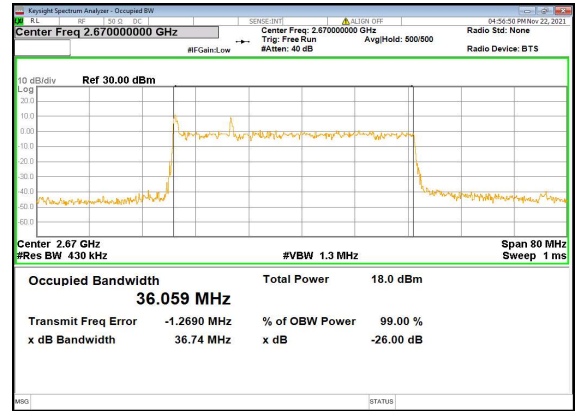

N41(40M)_DFT-s-OFDM_QPSK_Outer_Full_High_CH