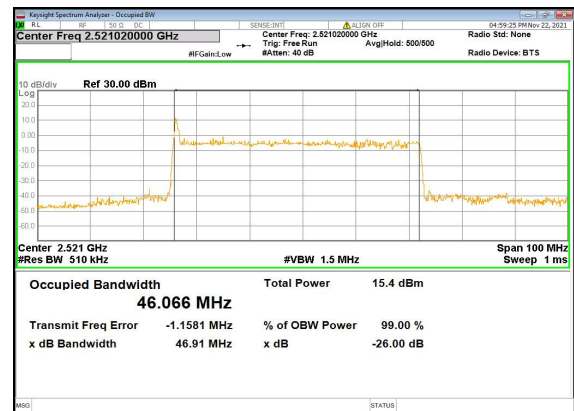

N41(50M)_CP-OFDM_QPSK_Outer_Full_Low_CH