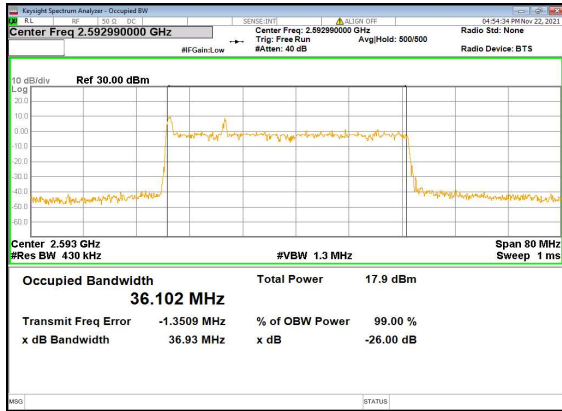

N41(40M)_DFT-s-OFDM_64QAM_Outer_Full_Low_CH

N41(40M)_DFT-s-OFDM_256QAM_Outer_Full_Low_CH

N41(40M)_CP-OFDM_QPSK_Outer_Full_Low_CH

N41(40M)_DFT-s-OFDM_PI_2-BPSK_Outer_Full_Mid_CH

N41(40M)_DFT-s-OFDM_QPSK_Outer_Full_Mid_CH