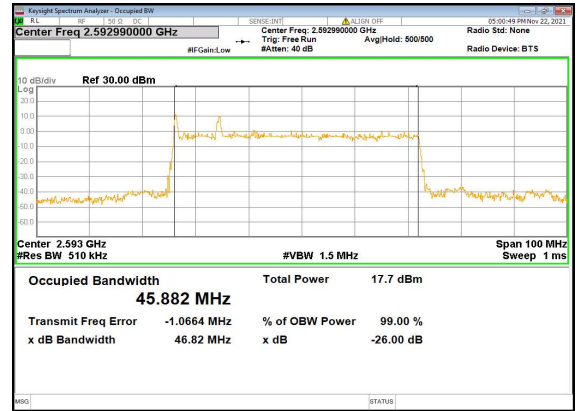

N41(50M)_CP-OFDM_QPSK_Outer_Full_Low_CH

N41(50M)_DFT-s-OFDM_PI_2-BPSK_Outer_Full_Mid_CH

N41(50M)_DFT-s-OFDM_QPSK_Outer_Full_Mid_CH

N41(50M)_DFT-s-OFDM_16QAM_Outer_Full_Mid_CH

N41(50M)_DFT-s-OFDM_64QAM_Outer_Full_Mid_CH