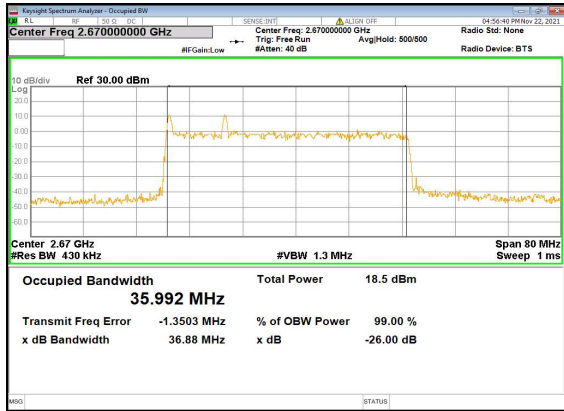

N41(40M)_DFT-s-OFDM_16QAM_Outer_Full_Mid_CH

N41(40M)_DFT-s-OFDM_64QAM_Outer_Full_Mid_CH

N41(40M)_DFT-s-OFDM_256QAM_Outer_Full_Mid_CH

N41(40M)_CP-OFDM_QPSK_Outer_Full_Mid_CH

N41(40M)_DFT-s-OFDM_PI_2-BPSK_Outer_Full_High_CH