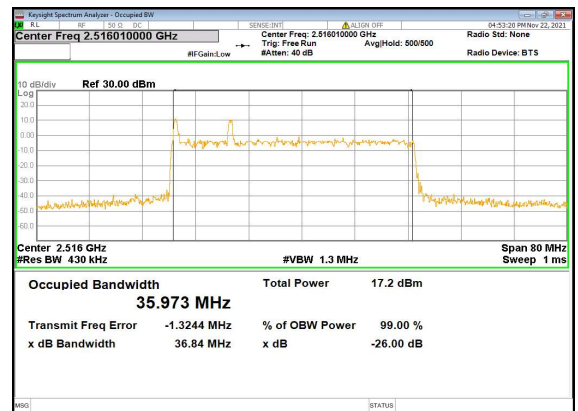

N41(40M)_CP-OFDM_QPSK_Outer_Full_Low_CH