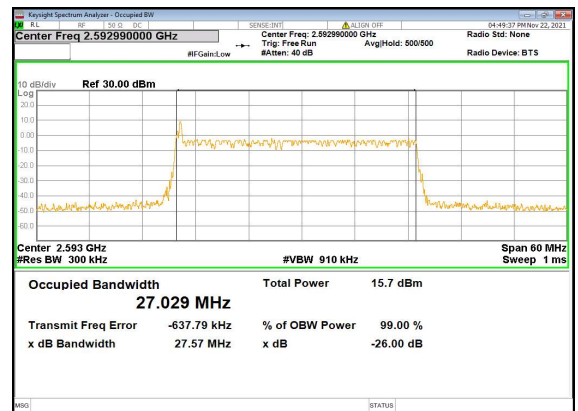

N41(30M)_CP-OFDM_QPSK_Outer_Full_Mid_CH