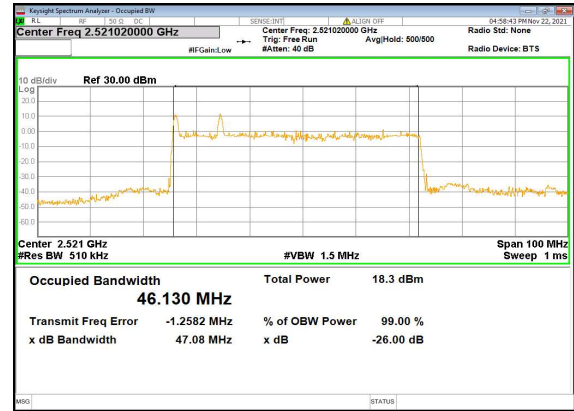

N41(50M)_DFT-s-OFDM_QPSK_Outer_Full_Low_CH