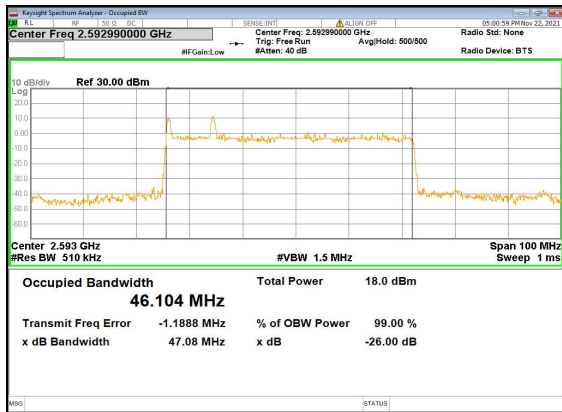

N41(50M)_CP-OFDM_QPSK_Outer_Full_Low_CH

N41(50M)_DFT-s-OFDM_PI_2-BPSK_Outer_Full_Mid_CH

N41(50M)_DFT-s-OFDM_QPSK_Outer_Full_Mid_CH

N41(50M)_DFT-s-OFDM_16QAM_Outer_Full_Mid_CH

N41(50M)_DFT-s-OFDM_64QAM_Outer_Full_Mid_CH