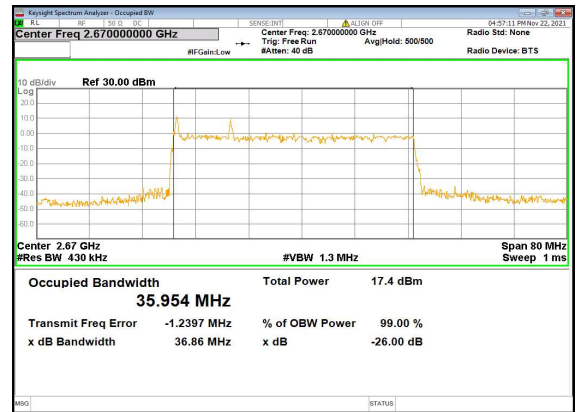

N41(40M)_DFT-s-OFDM_64QAM_Outer_Full_High_CH