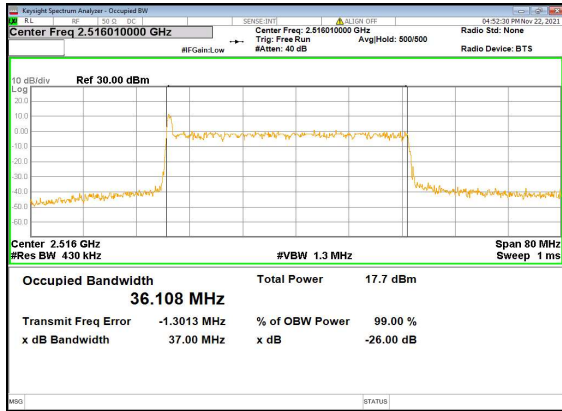

N41(30M)_DFT-s-OFDM_256QAM_Outer_Full_High_CH

N41(30M)_CP-OFDM_QPSK_Outer_Full_High_CH

N41(40M)_DFT-s-OFDM_PI_2-BPSK_Outer_Full_Low_CH

N41(40M)_DFT-s-OFDM_QPSK_Outer_Full_Low_CH

N41(40M)_DFT-s-OFDM_16QAM_Outer_Full_Low_CH