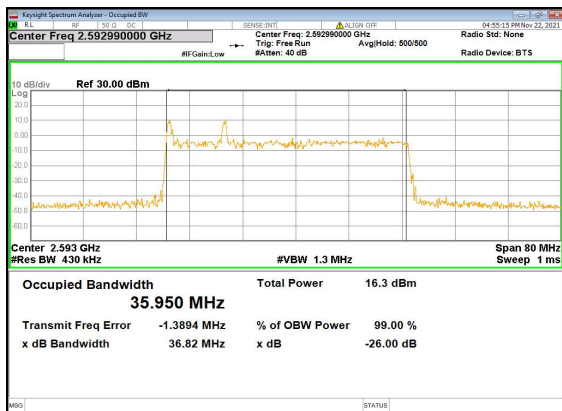

N41(40M)_DFT-s-OFDM_256QAM_Outer_Full_Mid_CH