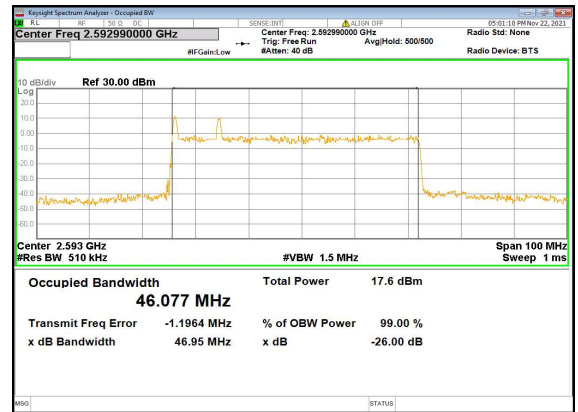

N41(50M)_CP-OFDM_QPSK_Outer_Full_Low_CH

N41(50M)_DFT-s-OFDM_PI_2-BPSK_Outer_Full_Mid_CH

N41(50M)_DFT-s-OFDM_QPSK_Outer_Full_Mid_CH

N41(50M)_DFT-s-OFDM_16QAM_Outer_Full_Mid_CH

N41(50M)_DFT-s-OFDM_64QAM_Outer_Full_Mid_CH