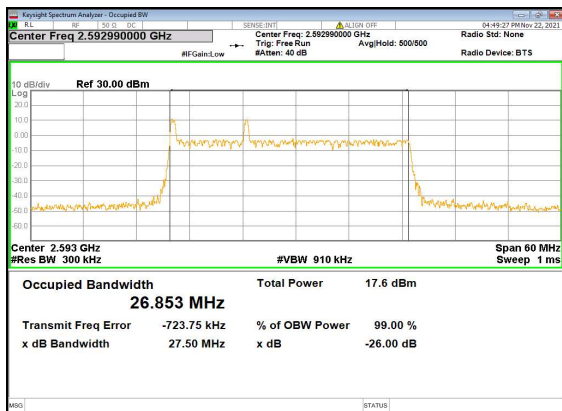

N41(30M)_DFT-s-OFDM_PI_2-BPSK_Outer_Full_Mid_CH

N41(30M)_DFT-s-OFDM_QPSK_Outer_Full_Mid_CH

N41(30M)_DFT-s-OFDM_16QAM_Outer_Full_Mid_CH

N41(30M)_DFT-s-OFDM_64QAM_Outer_Full_Mid_CH

N41(30M)_DFT-s-OFDM_256QAM_Outer_Full_Mid_CH