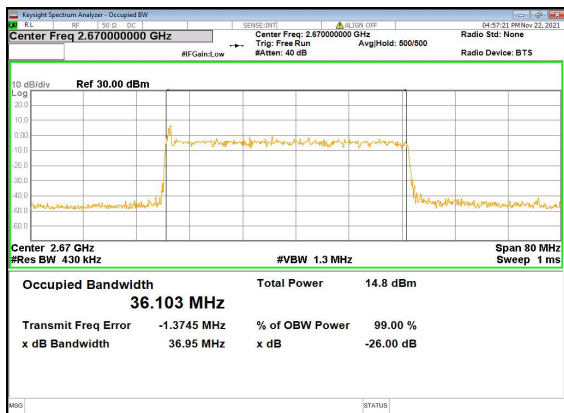

N41(40M)_DFT-s-OFDM_QPSK_Outer_Full_High_CH

N41(40M)_DFT-s-OFDM_16QAM_Outer_Full_High_CH

N41(40M)_DFT-s-OFDM_64QAM_Outer_Full_High_CH

N41(40M)_DFT-s-OFDM_256QAM_Outer_Full_High_CH

N41(40M)_CP-OFDM_QPSK_Outer_Full_High_CH