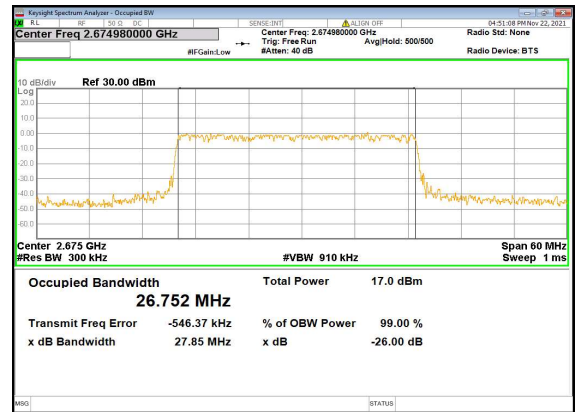

N41(30M)_CP-OFDM_QPSK_Outer_Full_Mid_CH

N41(30M)_DFT-s-OFDM_PI_2-BPSK_Outer_Full_High_CH

N41(30M)_DFT-s-OFDM_QPSK_Outer_Full_High_CH

N41(30M)_DFT-s-OFDM_16QAM_Outer_Full_High_CH

N41(30M)_DFT-s-OFDM_64QAM_Outer_Full_High_CH