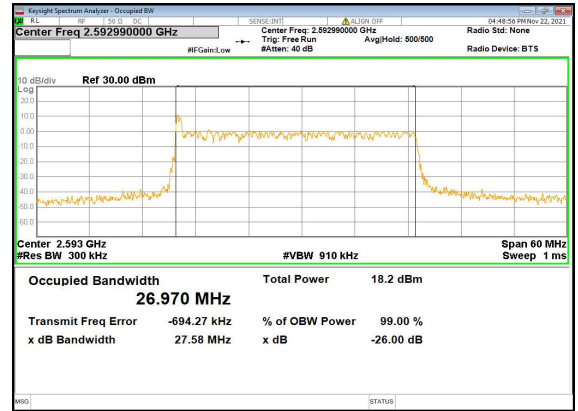

N41(30M)_DFT-s-OFDM_PI_2-BPSK_Outer_Full_Mid_CH

N41(30M)_DFT-s-OFDM_QPSK_Outer_Full_Mid_CH

N41(30M)_DFT-s-OFDM_16QAM_Outer_Full_Mid_CH

N41(30M)_DFT-s-OFDM_64QAM_Outer_Full_Mid_CH

N41(30M)_DFT-s-OFDM_256QAM_Outer_Full_Mid_CH