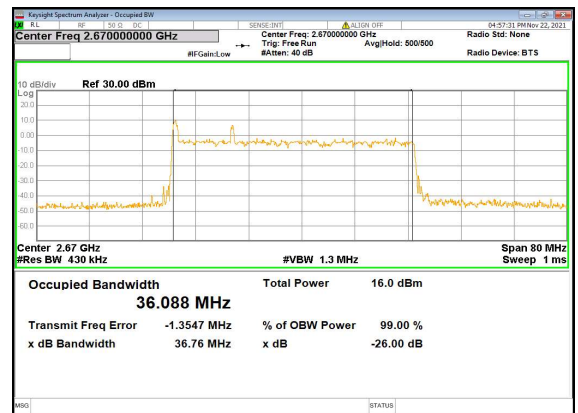

N41(40M)_DFT-s-OFDM_QPSK_Outer_Full_High_CH

N41(40M)_DFT-s-OFDM_16QAM_Outer_Full_High_CH

N41(40M)_DFT-s-OFDM_64QAM_Outer_Full_High_CH

N41(40M)_DFT-s-OFDM_256QAM_Outer_Full_High_CH

N41(40M)_CP-OFDM_QPSK_Outer_Full_High_CH