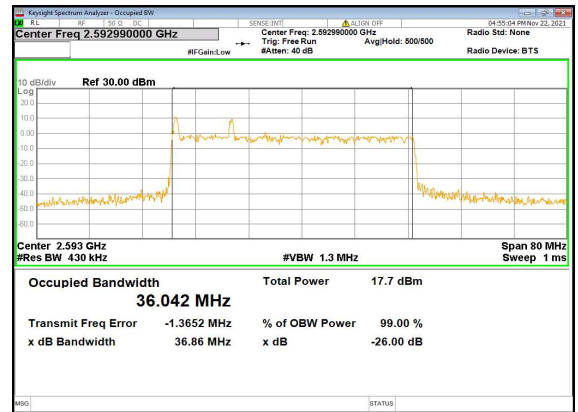

N41(40M)_DFT-s-OFDM_64QAM_Outer_Full_Mid_CH