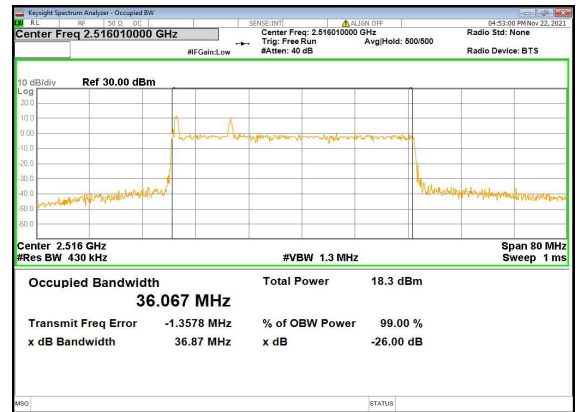

N41(40M)_DFT-s-OFDM_64QAM_Outer_Full_Low_CH