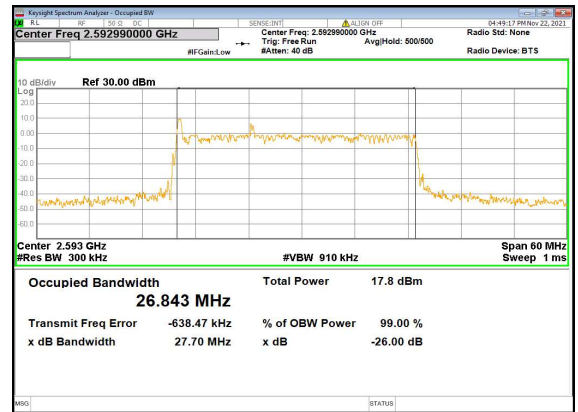

N41(30M)_DFT-s-OFDM_PI_2-BPSK_Outer_Full_Mid_CH

N41(30M)_DFT-s-OFDM_QPSK_Outer_Full_Mid_CH

N41(30M)_DFT-s-OFDM_16QAM_Outer_Full_Mid_CH

N41(30M)_DFT-s-OFDM_64QAM_Outer_Full_Mid_CH

N41(30M)_DFT-s-OFDM_256QAM_Outer_Full_Mid_CH