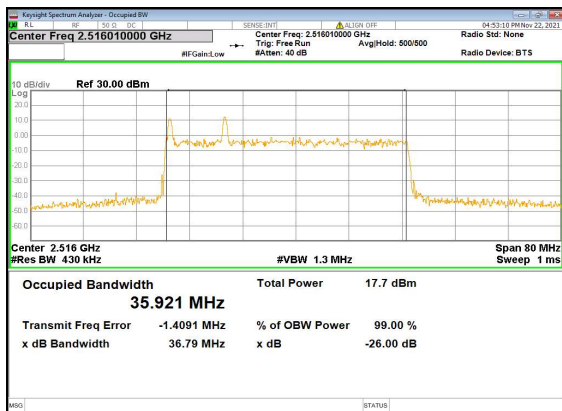

N41(40M)_DFT-s-OFDM_256QAM_Outer_Full_Low_CH