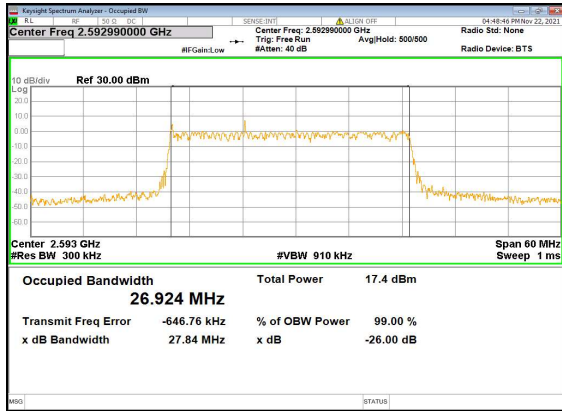

N41(30M)_DFT-s-OFDM_PI_2-BPSK_Outer_Full_Mid_CH

N41(30M)_DFT-s-OFDM_QPSK_Outer_Full_Mid_CH

N41(30M)_DFT-s-OFDM_16QAM_Outer_Full_Mid_CH

N41(30M)_DFT-s-OFDM_64QAM_Outer_Full_Mid_CH

N41(30M)_DFT-s-OFDM_256QAM_Outer_Full_Mid_CH