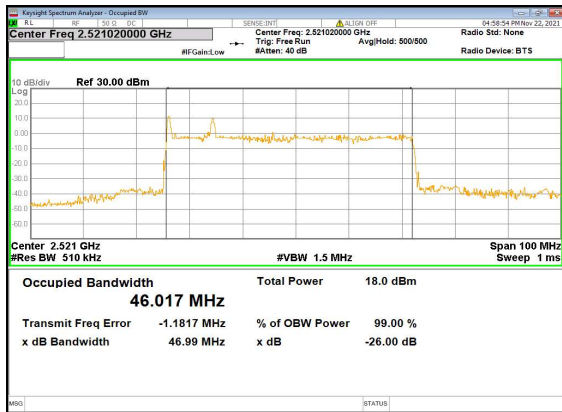

N41(50M)_DFT-s-OFDM_16QAM_Outer_Full_Low_CH