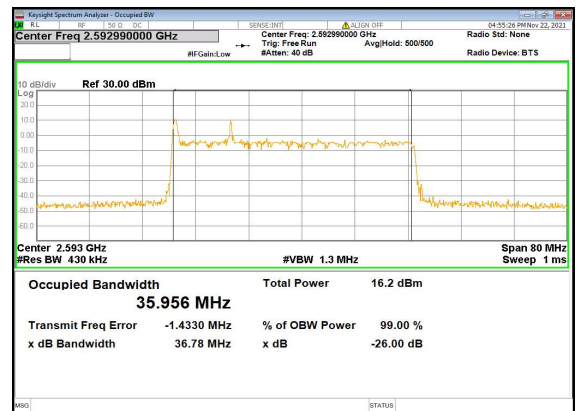

N41(40M)_DFT-s-OFDM_16QAM_Outer_Full_Mid_CH

N41(40M)_DFT-s-OFDM_64QAM_Outer_Full_Mid_CH

N41(40M)_DFT-s-OFDM_256QAM_Outer_Full_Mid_CH

N41(40M)_CP-OFDM_QPSK_Outer_Full_Mid_CH

N41(40M)_DFT-s-OFDM_PI_2-BPSK_Outer_Full_High_CH