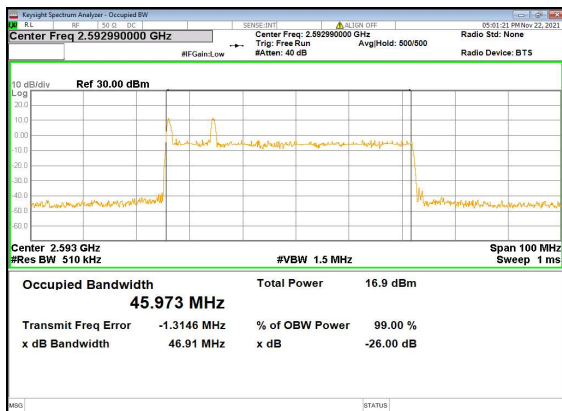

N41(50M)_DFT-s-OFDM_256QAM_Outer_Full_Mid_CH