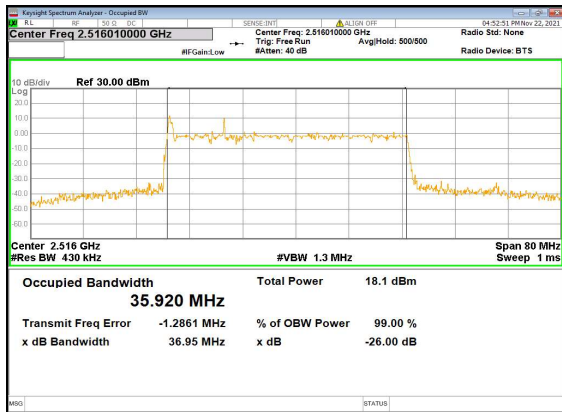

N41(30M)_DFT-s-OFDM_256QAM_Outer_Full_High_CH

N41(30M)_CP-OFDM_QPSK_Outer_Full_High_CH

N41(40M)_DFT-s-OFDM_PI_2-BPSK_Outer_Full_Low_CH

N41(40M)_DFT-s-OFDM_QPSK_Outer_Full_Low_CH

N41(40M)_DFT-s-OFDM_16QAM_Outer_Full_Low_CH