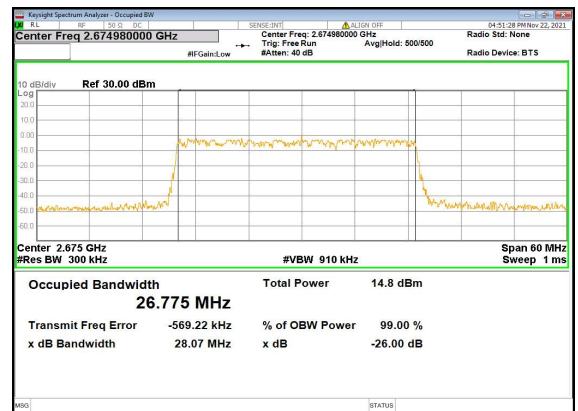

N41(30M)_CP-OFDM_QPSK_Outer_Full_High_CH