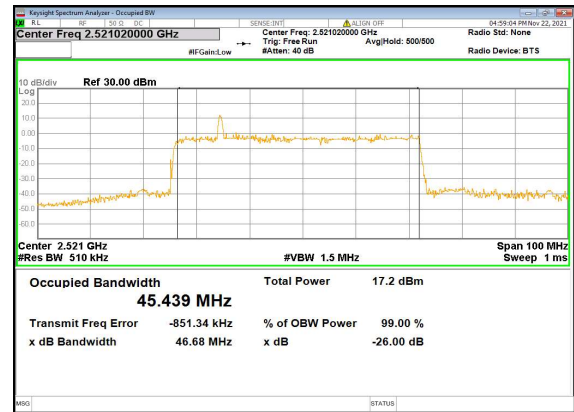

N41(50M)_DFT-s-OFDM_PI_2-BPSK_Outer_Full_Low_CH

N41(50M)_DFT-s-OFDM_QPSK_Outer_Full_Low_CH

N41(50M)_DFT-s-OFDM_16QAM_Outer_Full_Low_CH

N41(50M)_DFT-s-OFDM_64QAM_Outer_Full_Low_CH

N41(50M)_DFT-s-OFDM_256QAM_Outer_Full_Low_CH