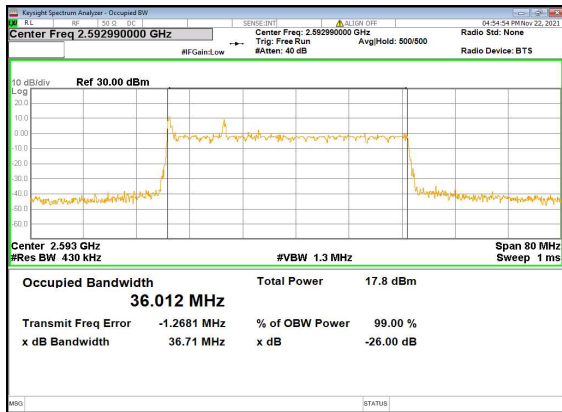

N41(40M)_DFT-s-OFDM_16QAM_Outer_Full_Mid_CH