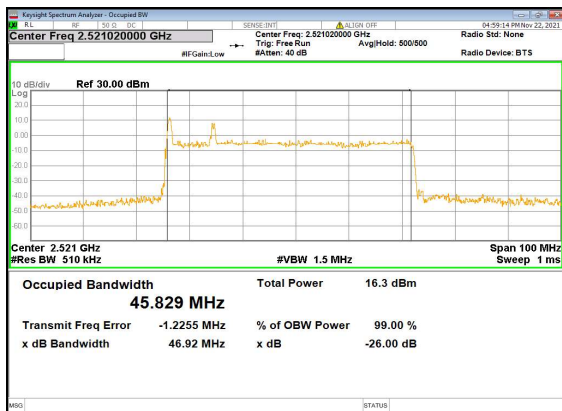

N41(50M)_DFT-s-OFDM_PI_2-BPSK_Outer_Full_Low_CH

N41(50M)_DFT-s-OFDM_QPSK_Outer_Full_Low_CH

N41(50M)_DFT-s-OFDM_16QAM_Outer_Full_Low_CH

N41(50M)_DFT-s-OFDM_64QAM_Outer_Full_Low_CH

N41(50M)_DFT-s-OFDM_256QAM_Outer_Full_Low_CH