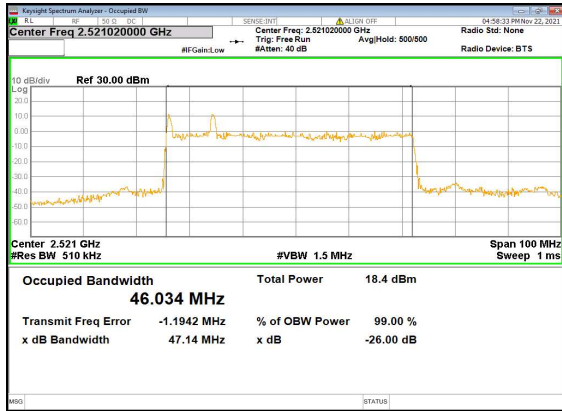

N41(50M)_DFT-s-OFDM_PI_2-BPSK_Outer_Full_Low_CH