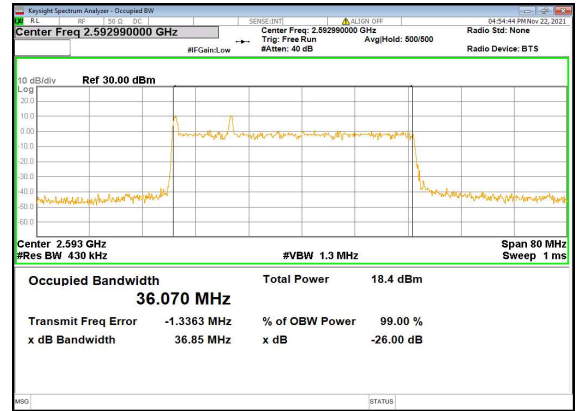

N41(40M)_DFT-s-OFDM_64QAM_Outer_Full_Low_CH

N41(40M)_DFT-s-OFDM_256QAM_Outer_Full_Low_CH

N41(40M)_CP-OFDM_QPSK_Outer_Full_Low_CH

N41(40M)_DFT-s-OFDM_PI_2-BPSK_Outer_Full_Mid_CH

N41(40M)_DFT-s-OFDM_QPSK_Outer_Full_Mid_CH