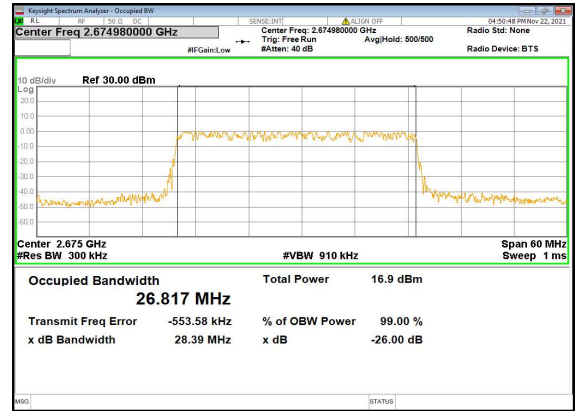

N41(30M)_CP-OFDM_QPSK_Outer_Full_Mid_CH

N41(30M)_DFT-s-OFDM_PI_2-BPSK_Outer_Full_High_CH

N41(30M)_DFT-s-OFDM_QPSK_Outer_Full_High_CH

N41(30M)_DFT-s-OFDM_16QAM_Outer_Full_High_CH

N41(30M)_DFT-s-OFDM_64QAM_Outer_Full_High_CH