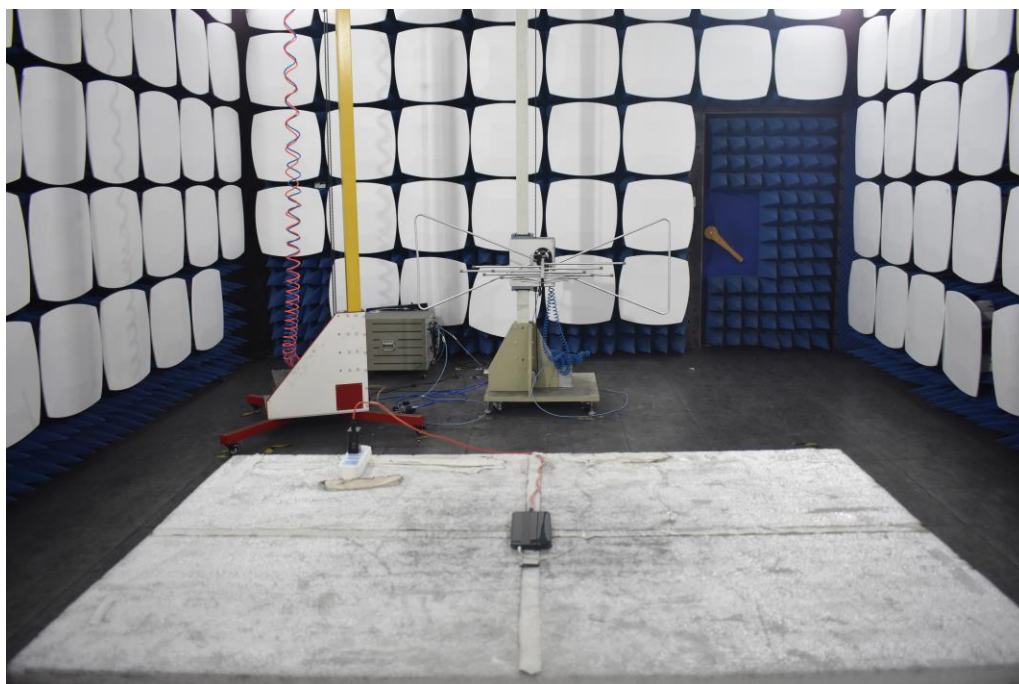

4. Radiated emission (30MHz-1GHz)