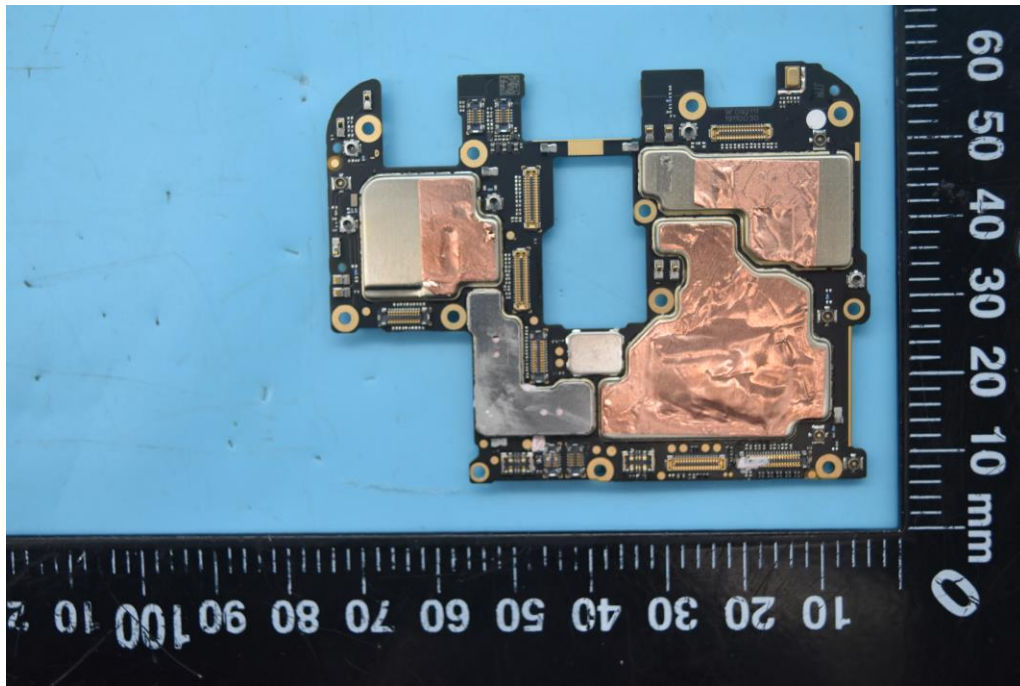

FCC ID: 2AHJO-NX679J

Internal Photos

1. EUT uncover view

Antenna Location