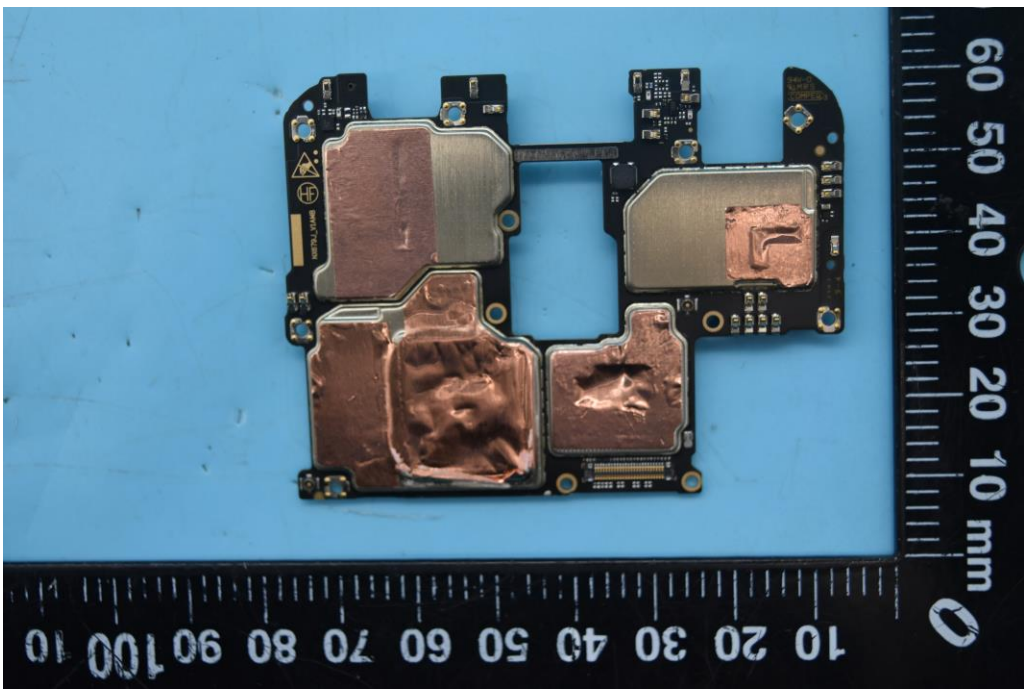

FCC ID: 2AHJO-NX679J

Internal Photos

1. EUT uncover view

Antenna Location