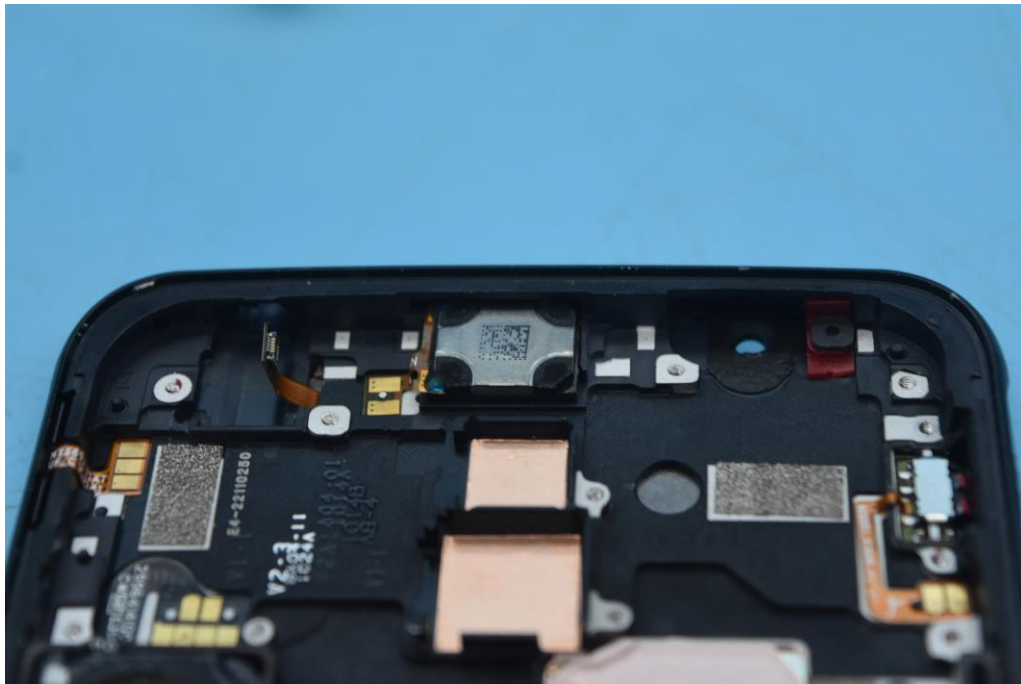

FCC ID: 2AHJO-NX679J

Internal Photos

1. EUT uncover view

Antenna Location