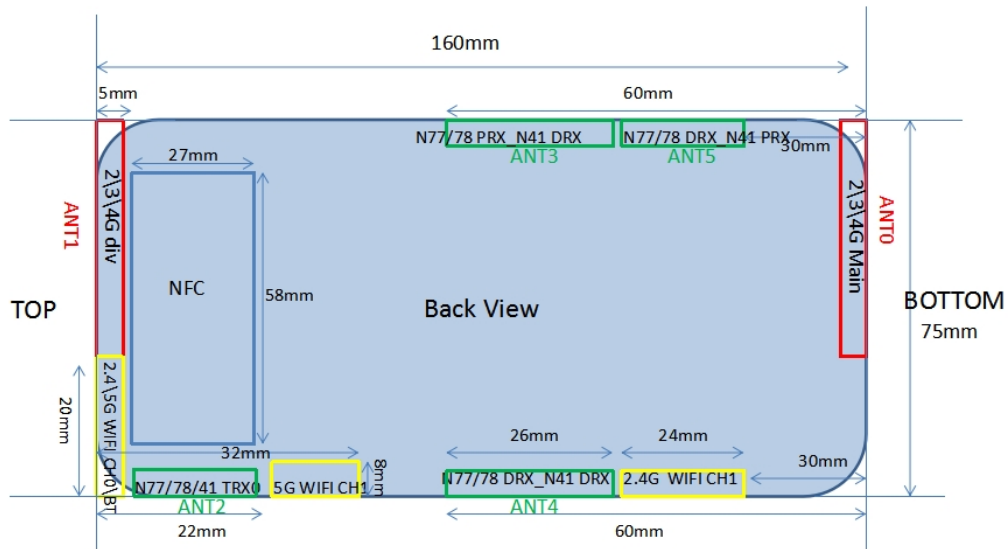

FCC ID: 2AHJO-NX679J

Internal Photos

1. EUT uncover view

Antenna Location