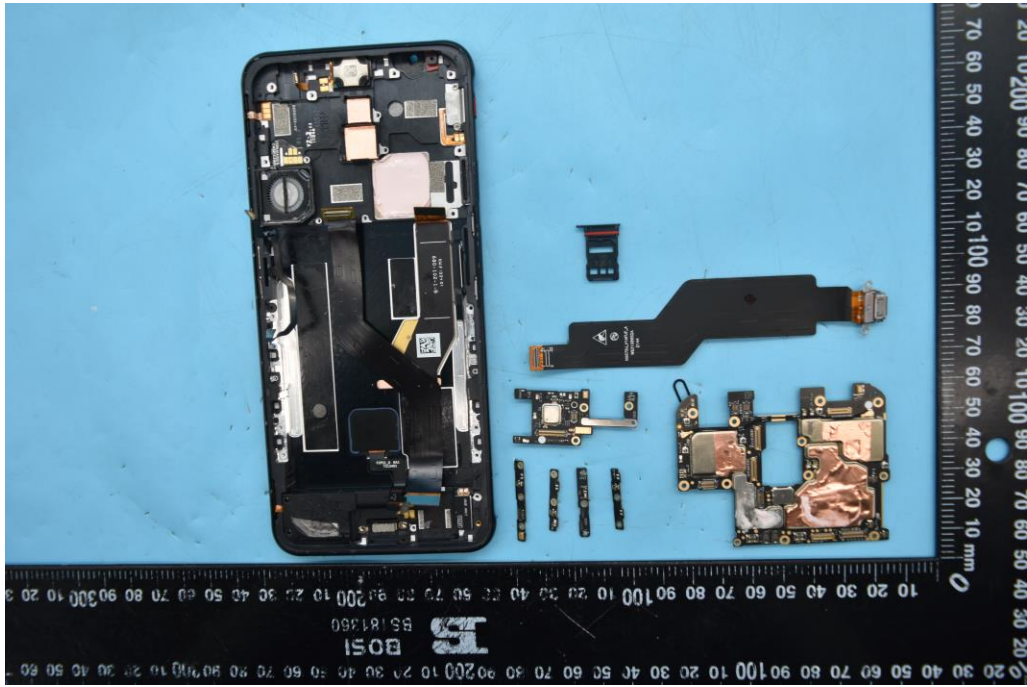

FCC ID: 2AHJO-NX679J

Internal Photos

1. EUT uncover view

Antenna Location