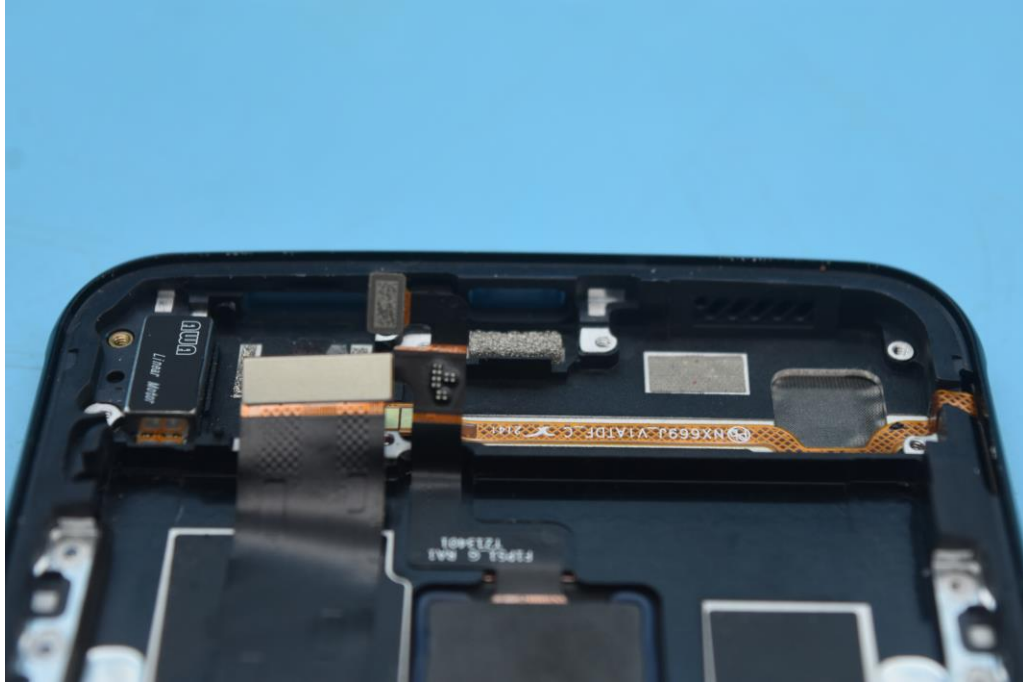

FCC ID: 2AHJO-NX679J

Internal Photos

1. EUT uncover view

Antenna Location