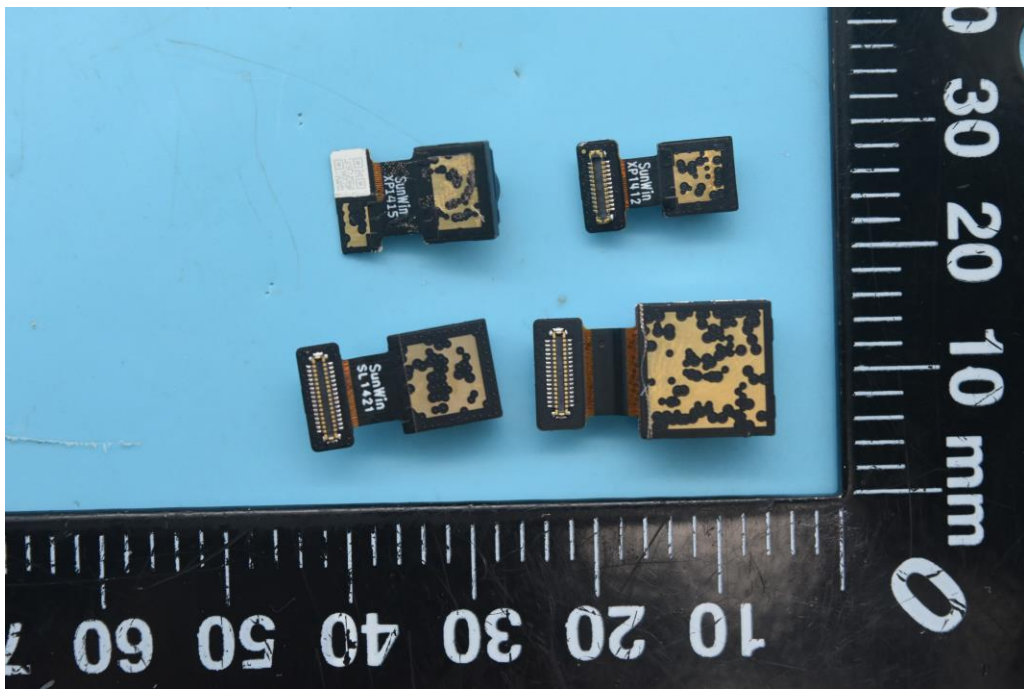

FCC ID: 2AHJO-NX679J

Internal Photos

1. EUT uncover view

Antenna Location