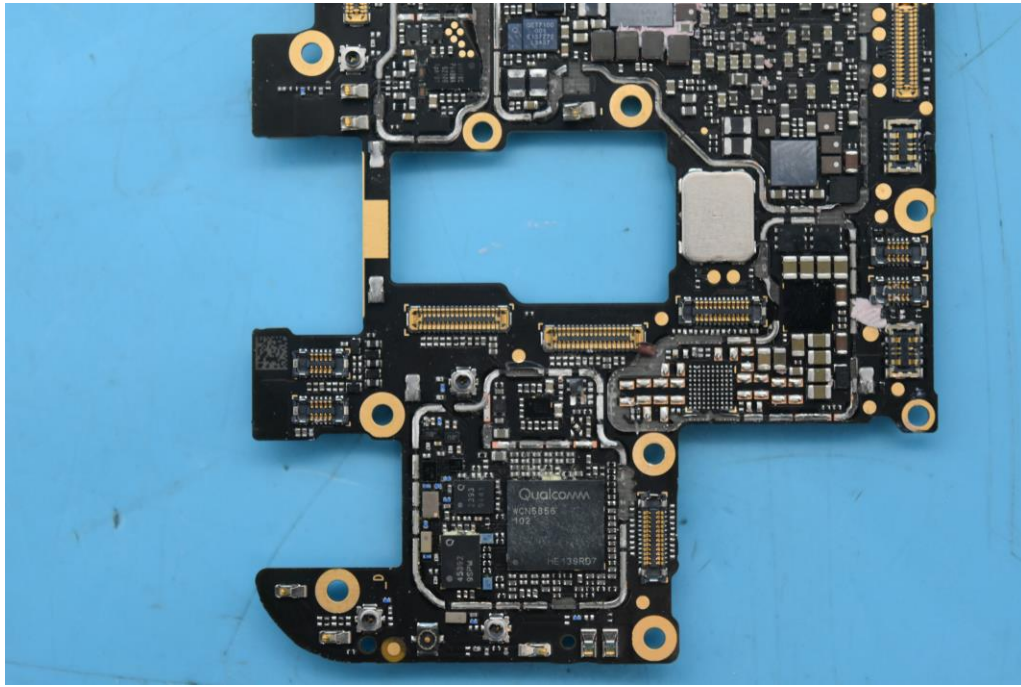

FCC ID: 2AHJO-NX679J

Internal Photos

1. EUT uncover view

Antenna Location