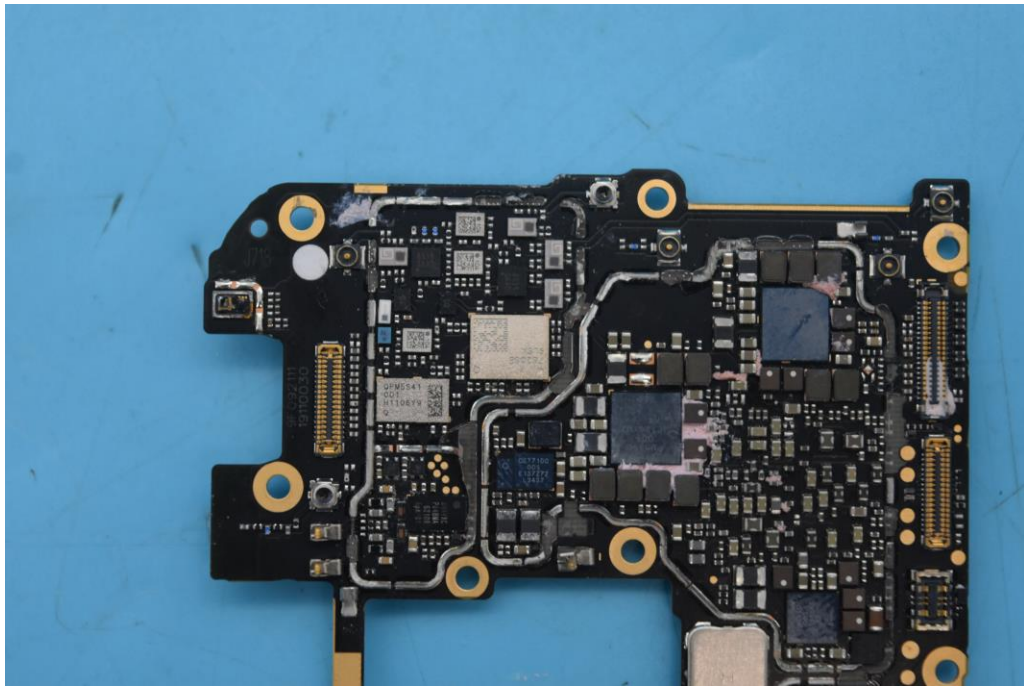

FCC ID: 2AHJO-NX679J

Internal Photos

1. EUT uncover view

Antenna Location