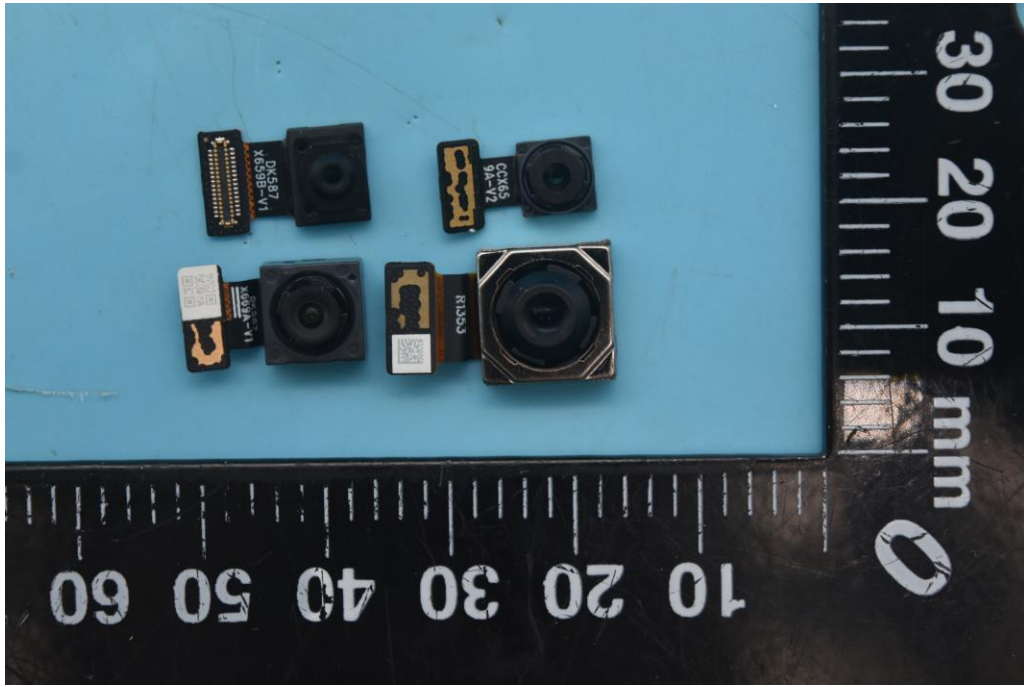

FCC ID: 2AHJO-NX679J

Internal Photos

1. EUT uncover view

Antenna Location