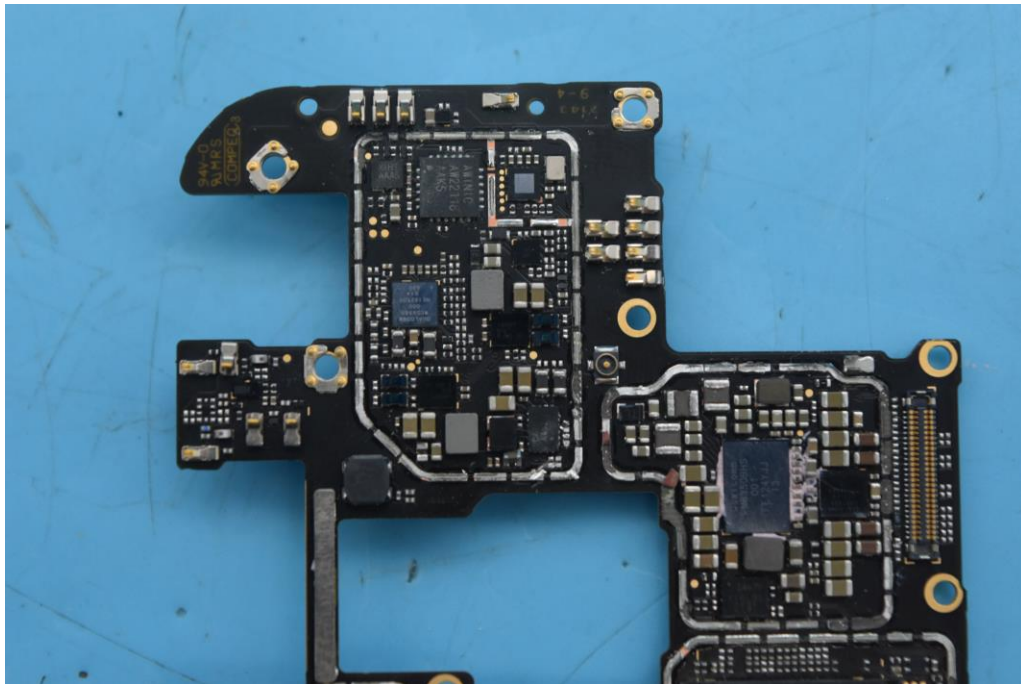

FCC ID: 2AHJO-NX679J

Internal Photos

1. EUT uncover view

Antenna Location