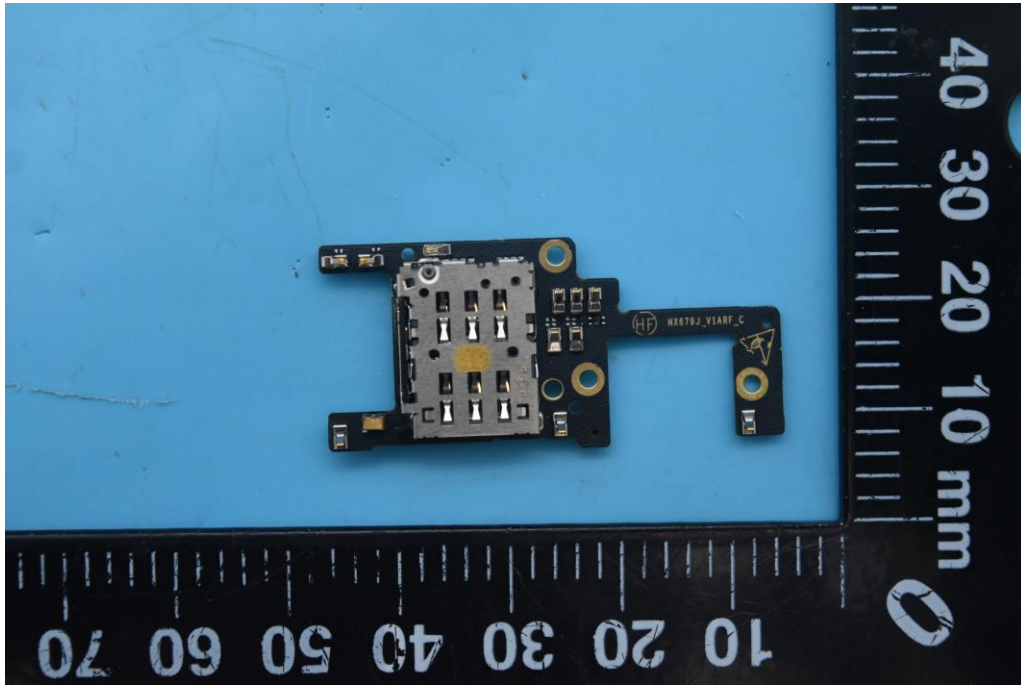

FCC ID: 2AHJO-NX679J

Internal Photos

1. EUT uncover view

Antenna Location