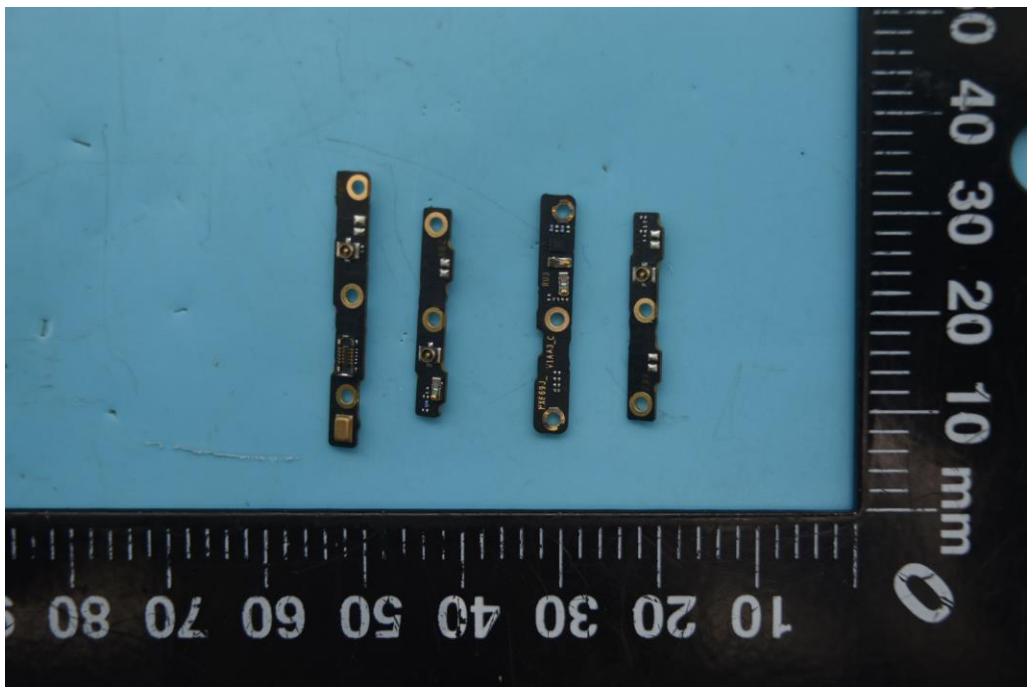

FCC ID: 2AHJO-NX679J

Internal Photos

1. EUT uncover view

Antenna Location