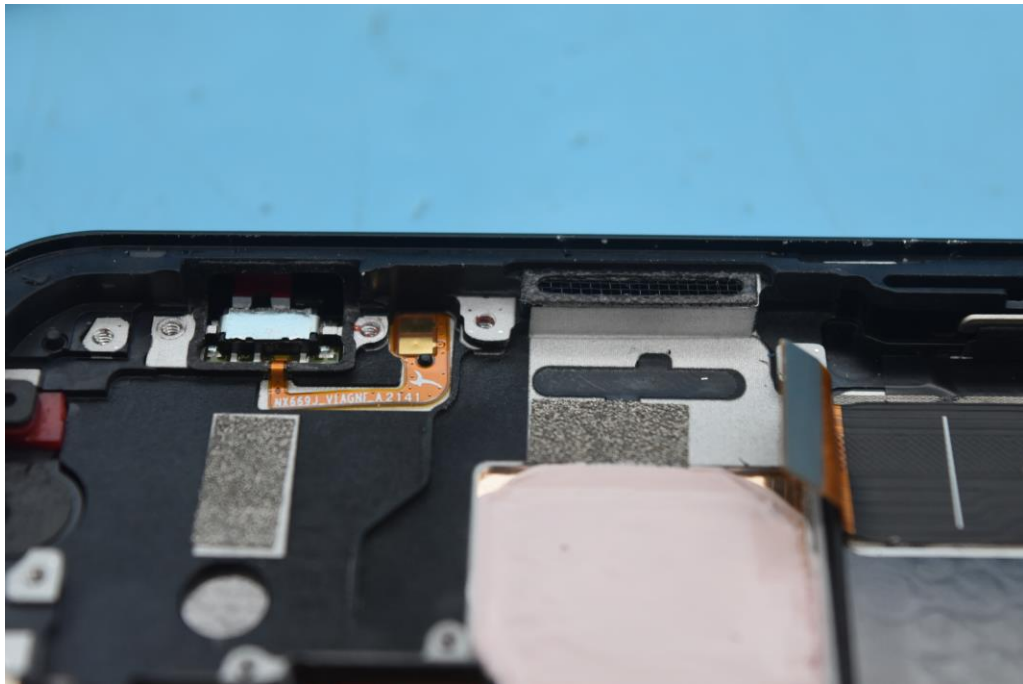

FCC ID: 2AHJO-NX679J

Internal Photos

1. EUT uncover view

Antenna Location