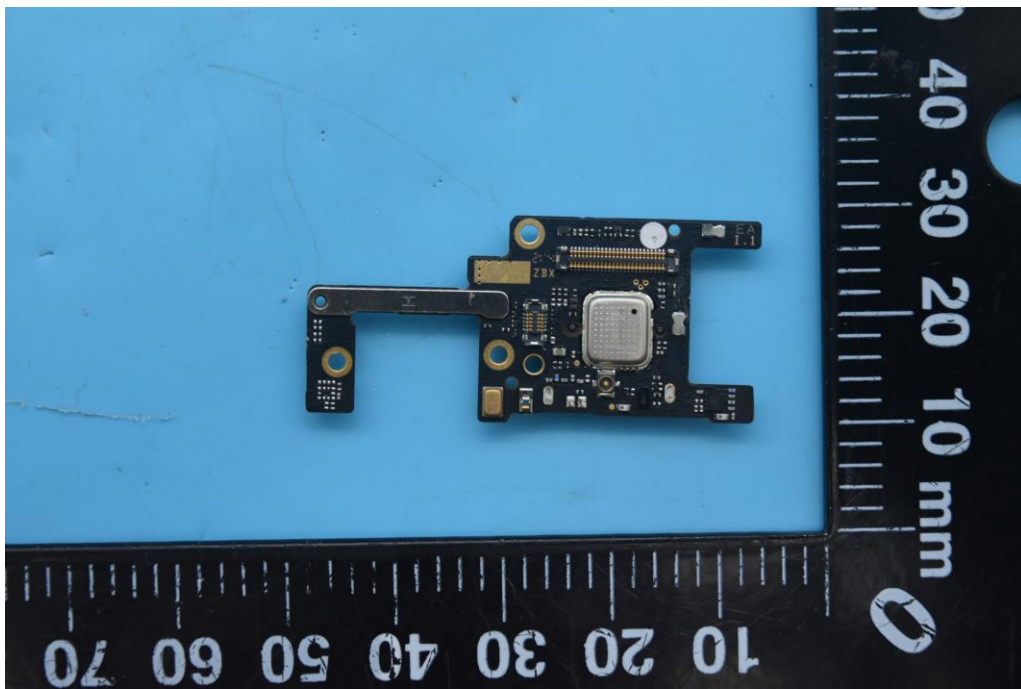

FCC ID: 2AHJO-NX679J

Internal Photos

1. EUT uncover view

Antenna Location