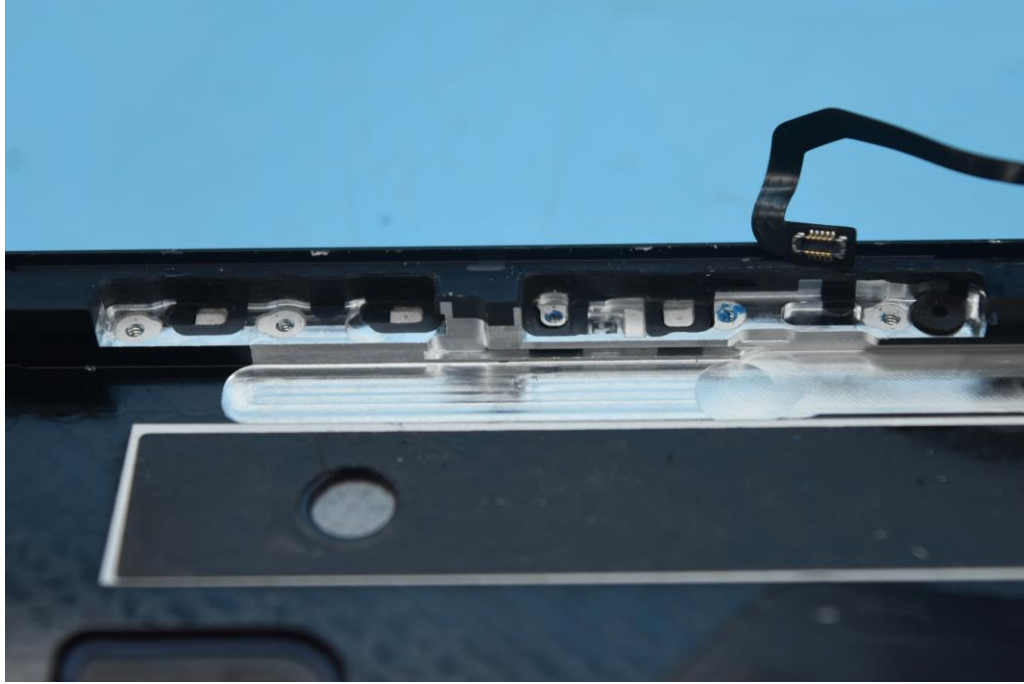

FCC ID: 2AHJO-NX679J

Internal Photos

1. EUT uncover view

Antenna Location