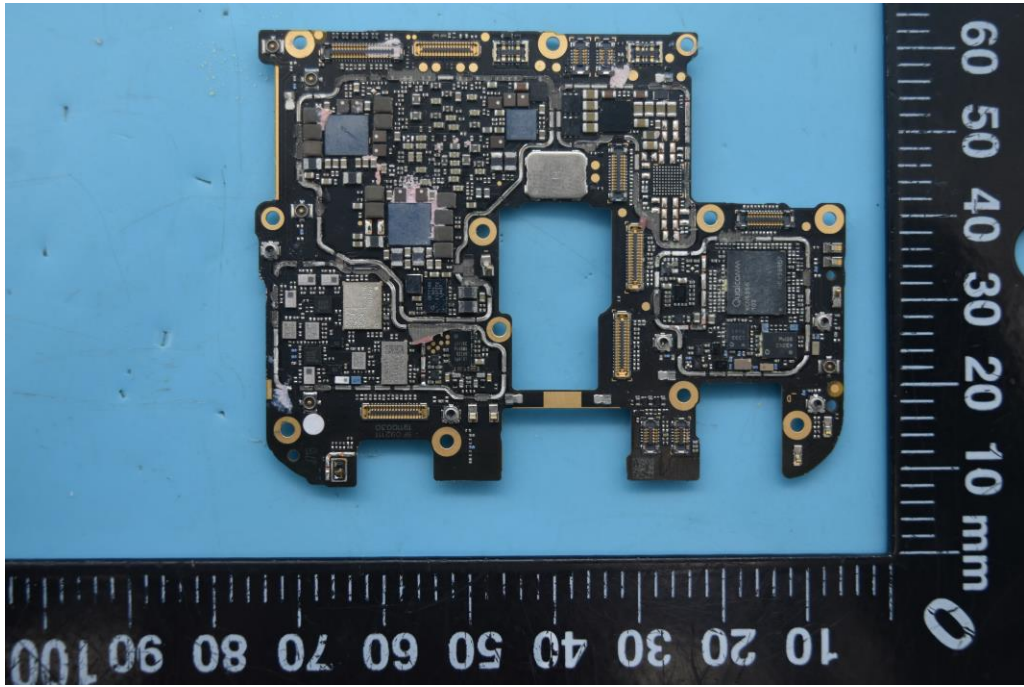

FCC ID: 2AHJO-NX679J

Internal Photos

1. EUT uncover view

Antenna Location