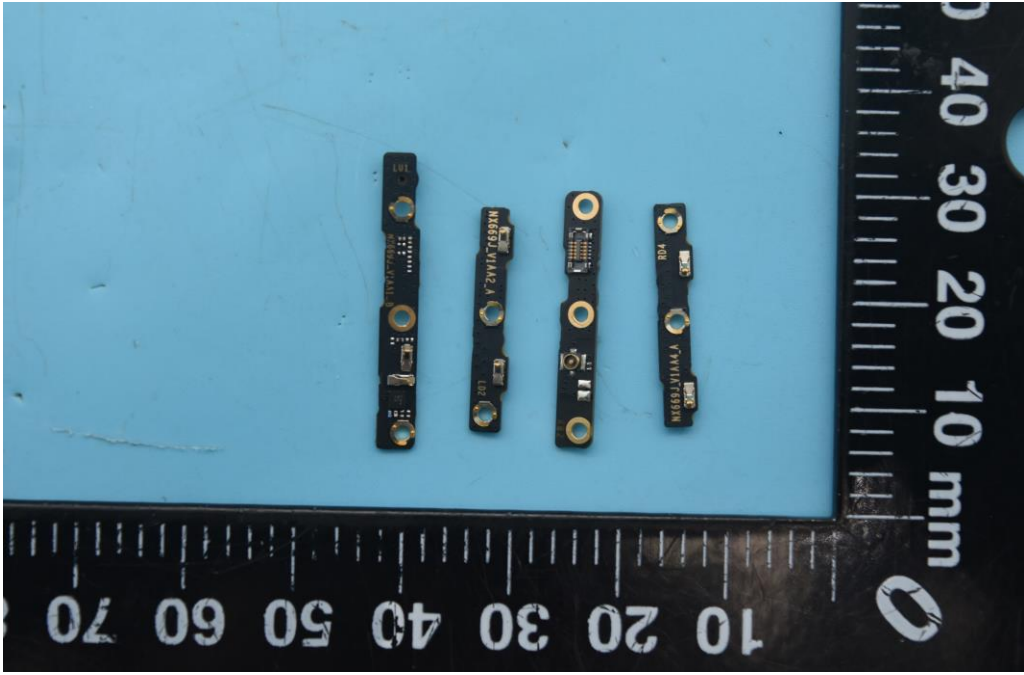

FCC ID: 2AHJO-NX679J

Internal Photos

1. EUT uncover view

Antenna Location