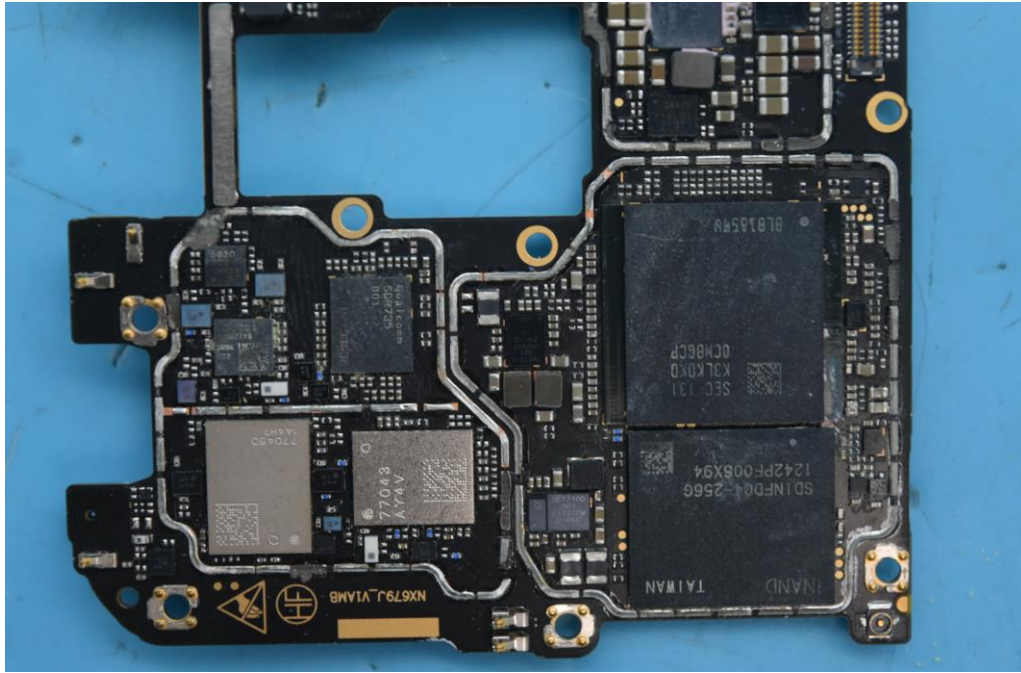

FCC ID: 2AHJO-NX679J

Internal Photos

1. EUT uncover view

Antenna Location