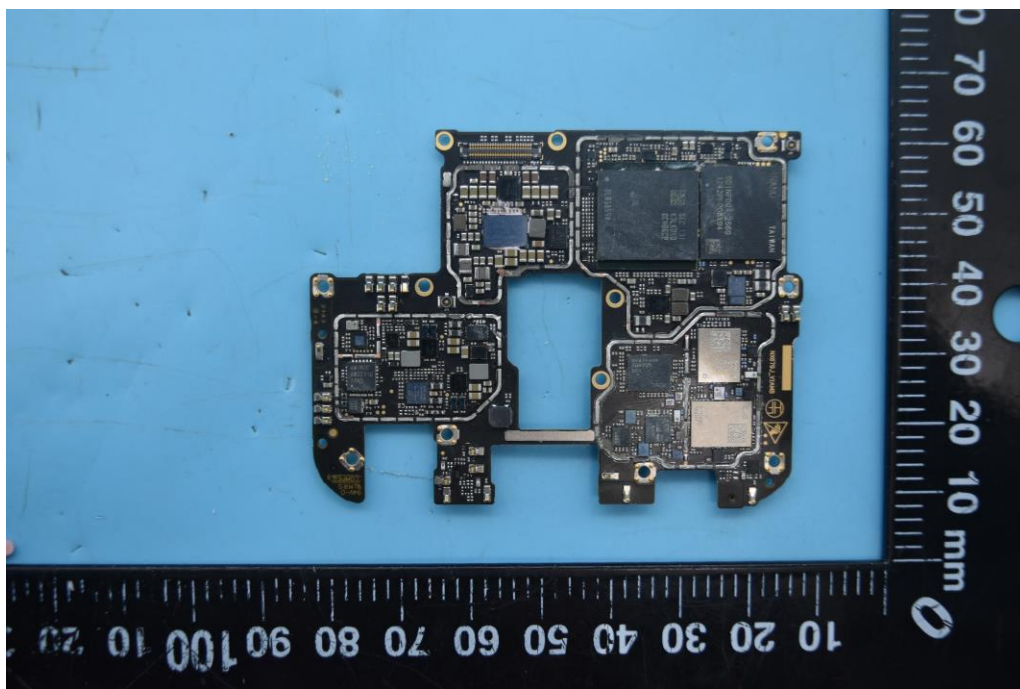

FCC ID: 2AHJO-NX679J

Internal Photos

1. EUT uncover view

Antenna Location