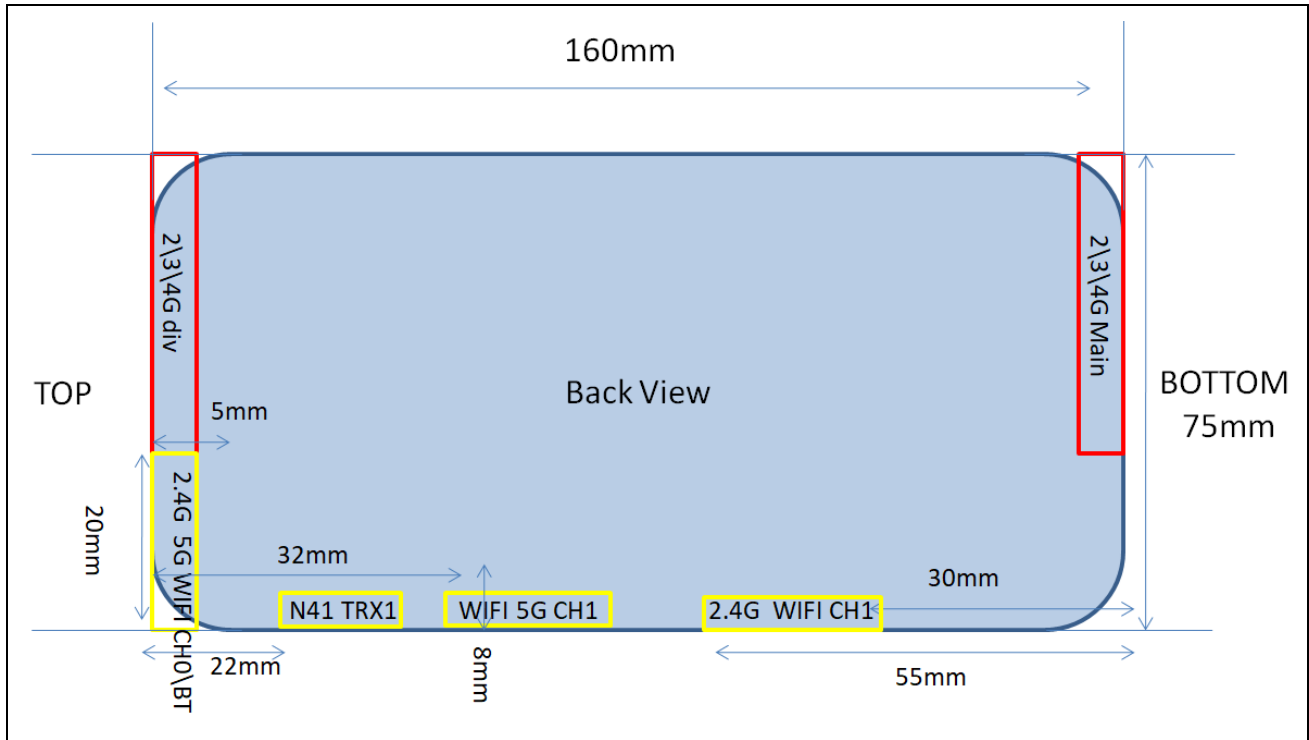

Annex B Test Setup Photos

Antenna Location

Bottom main antenna supports TX bands:

GSM850/1900;
 WCDMA Band II/IV/V;
 CDMA BC0/1;
 FDD-LTE Band 2/4/5/7/12/17/18/19/26/66;
 TDD-LTE 38/40A/40B;

Top div antenna supports TX bands:

TRX1 antenna supports TX bands: N41;

Note: 5G NR only supports 1TX (TRX1) set by software.

Head

Right Cheek

Right Tilt

Left Cheek

Left Tilt

Body

Front Side (Test distance: 10mm)

Back Side (Test distance: 10mm)

Left Side (Test distance: 10mm)

Right Side (Test distance: 10mm)

Top Side (Test distance: 10mm)

Bottom Side (Test distance: 10mm)

Extremity

Front Side (Test distance: 0mm)

Back Side (Test distance: 0mm)