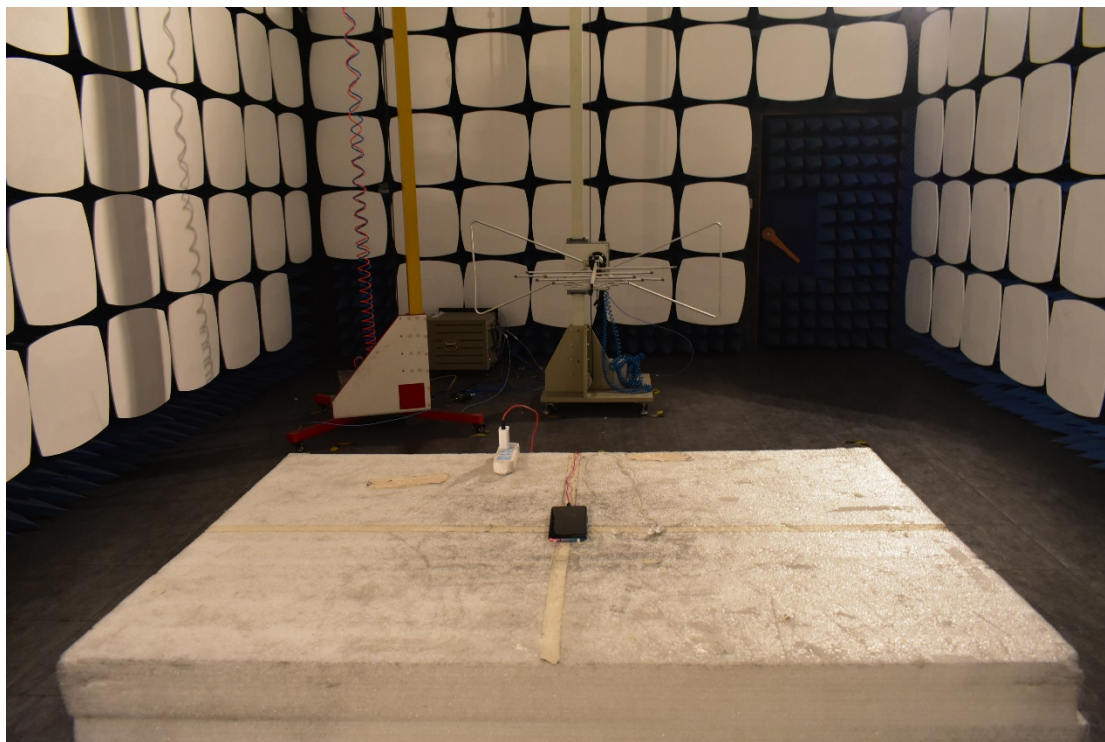

FCC ID:2AHJO-NX669J

Test Setup Photos

1. RF measurement setup

(GSM&WCDMA<E)

(NR 5G)

2. Radiated Spurious Emission(30MHz-1GHz)

3. Radiated Spurious Emission(above 1GHz)