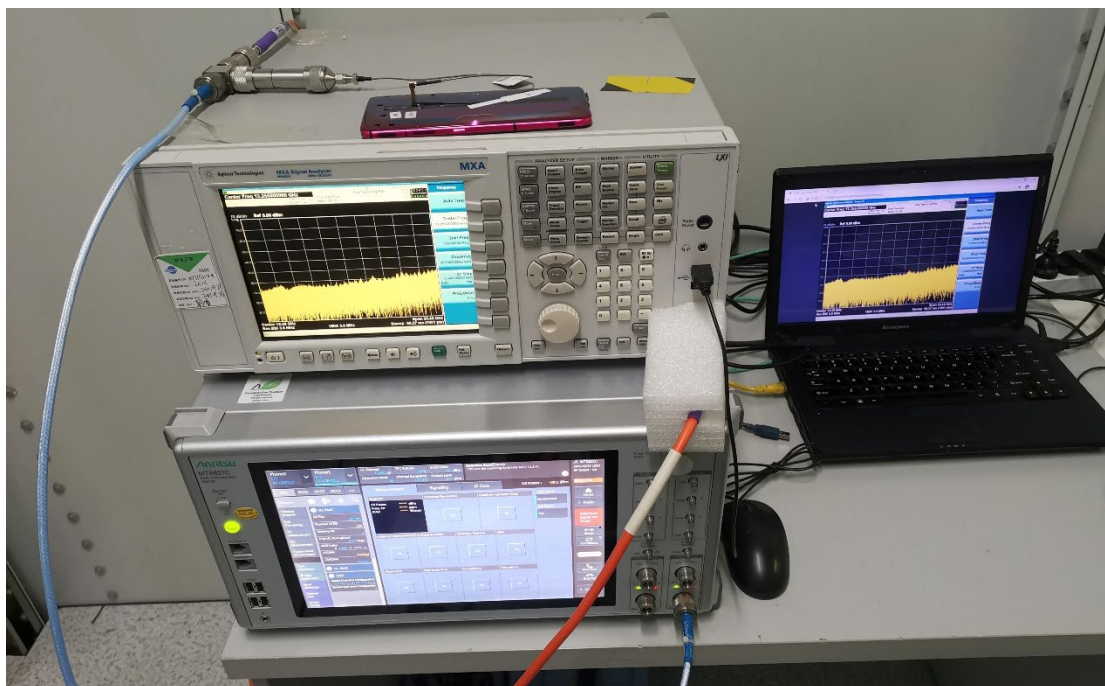

FCC ID:2AHJO-NX669J

Test Setup Photos

1. RF measurement setup

(GSM&WCDMA<E)

(NR 5G)

2. Radiated Spurious Emission(30MHz-1GHz)

3. Radiated Spurious Emission(above 1GHz)