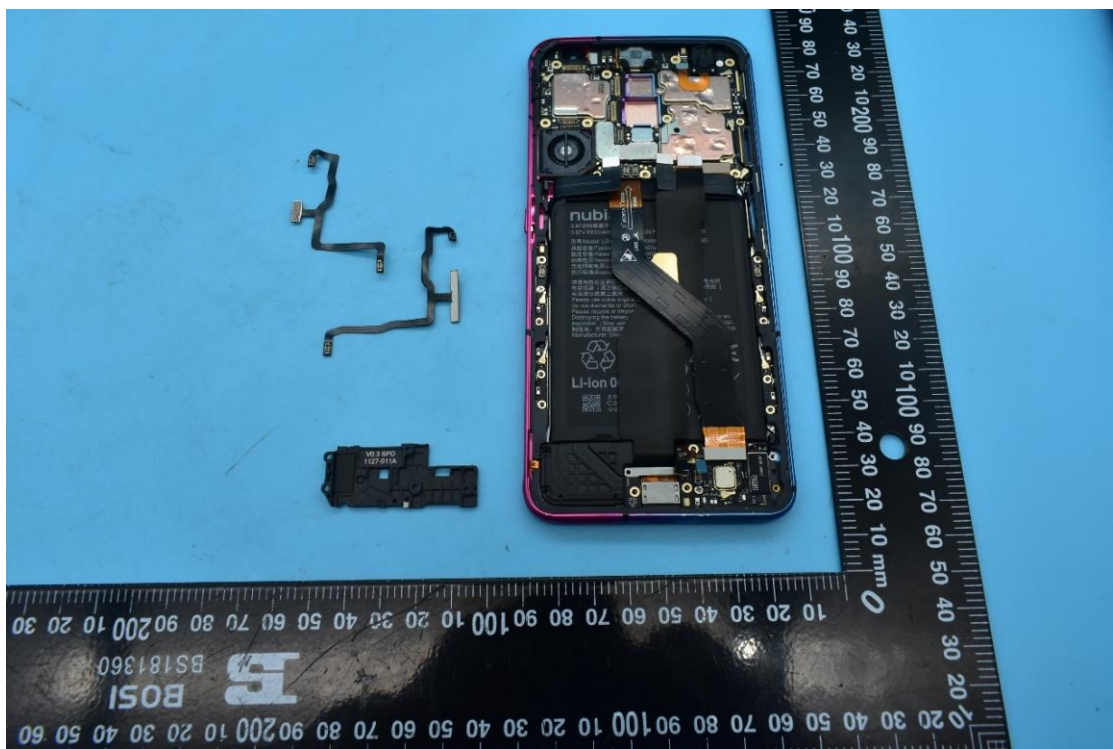

FCC ID:2AHJO-NX669J

Internal Photos

1. EUT uncover view

2. Antenna view