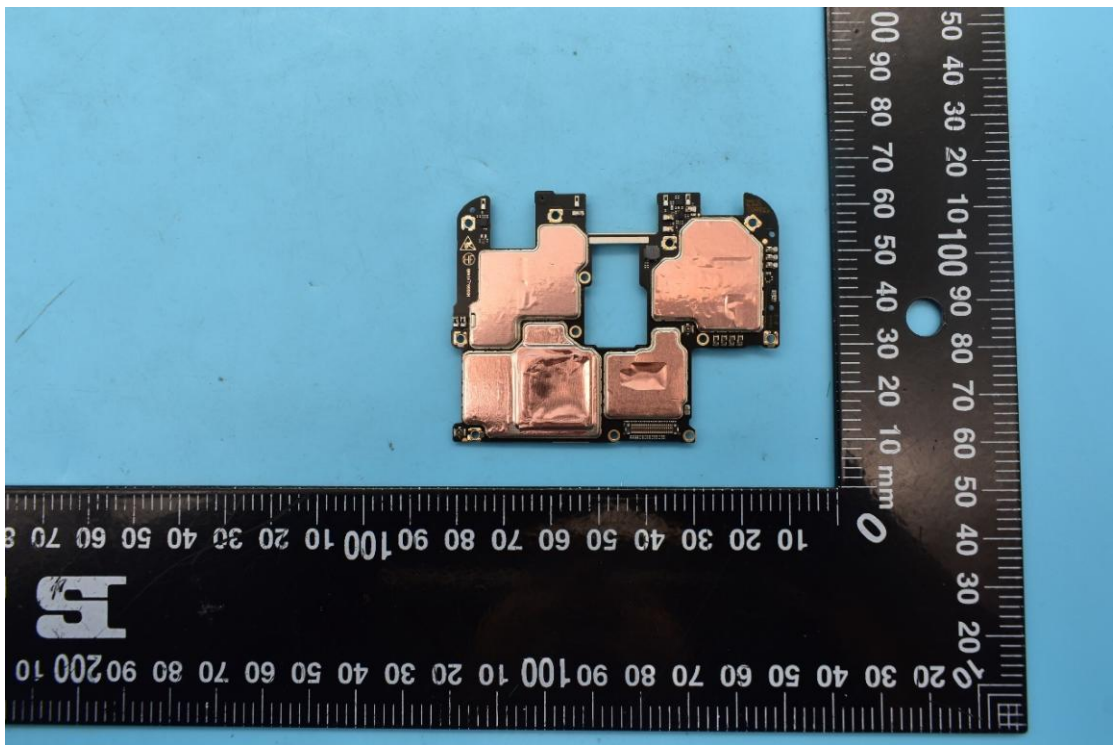

FCC ID:2AHJO-NX669J

Internal Photos

1. EUT uncover view

2. Antenna view