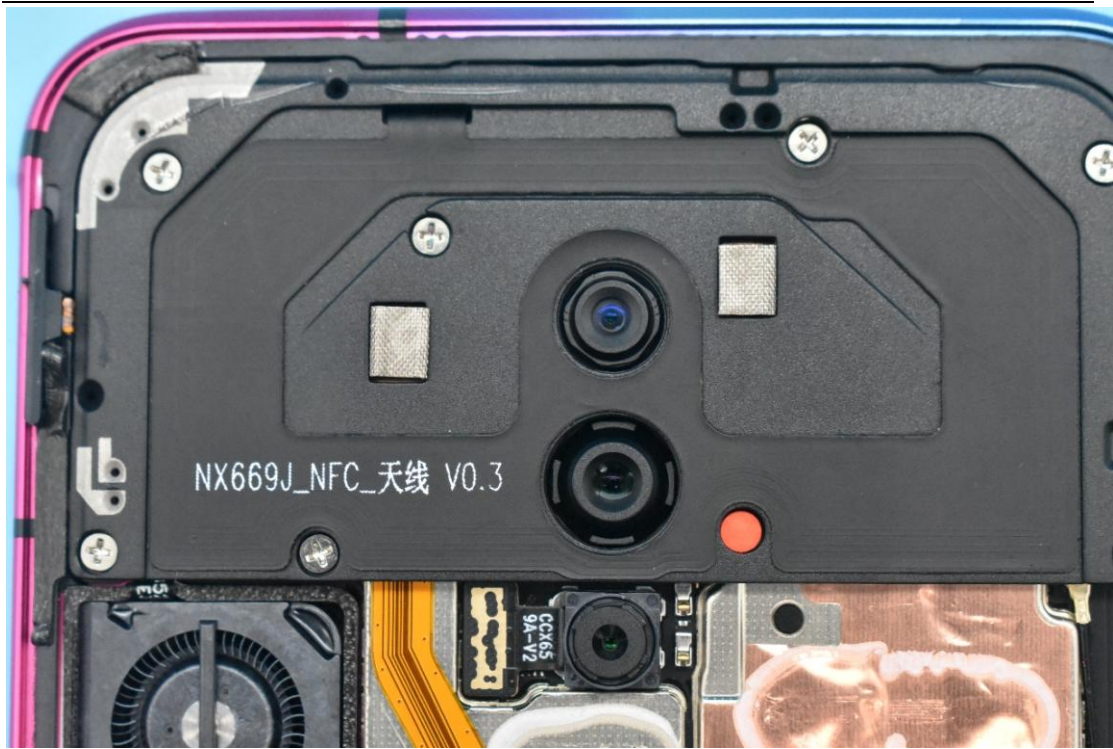

FCC ID:2AHJO-NX669J

Internal Photos

1. EUT uncover view

2. Antenna view