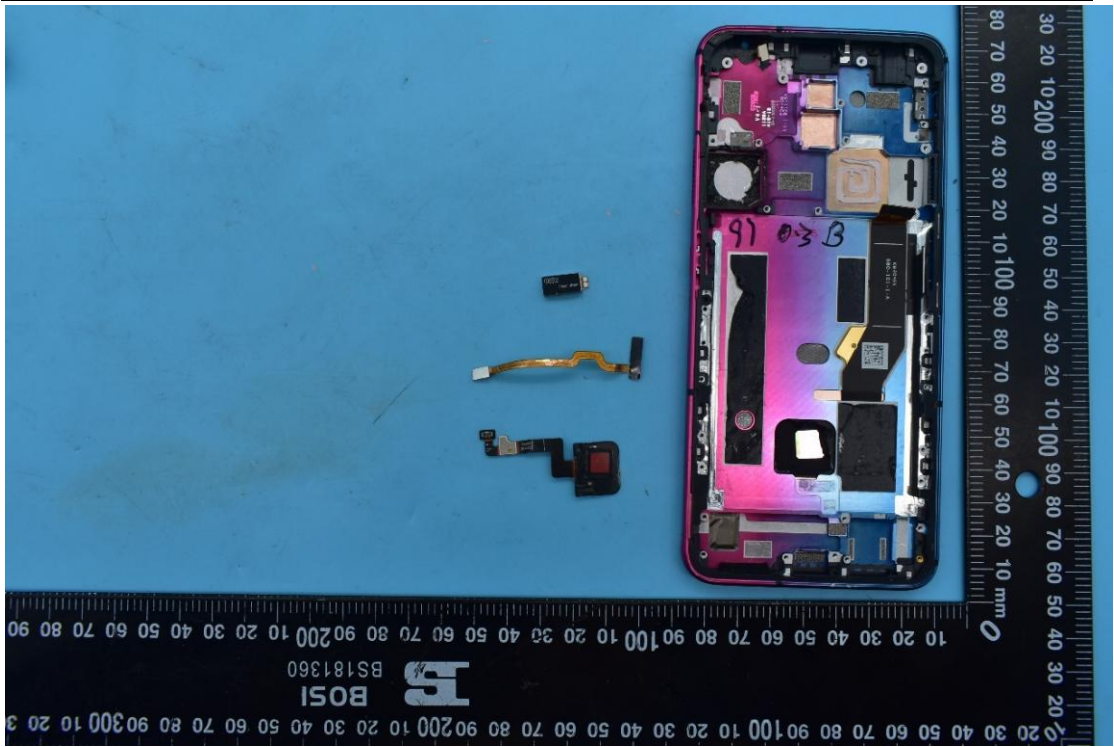

FCC ID:2AHJO-NX669J

Internal Photos

1. EUT uncover view

2. Antenna view