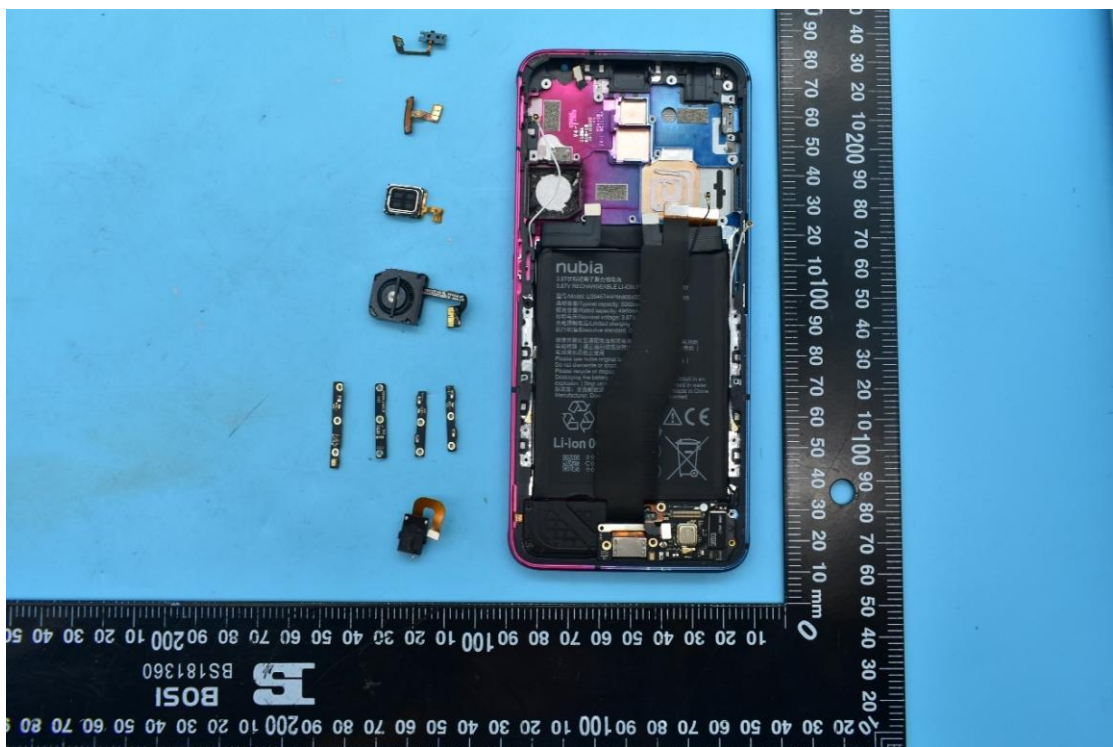

FCC ID:2AHJO-NX669J

Internal Photos

1. EUT uncover view

2. Antenna view