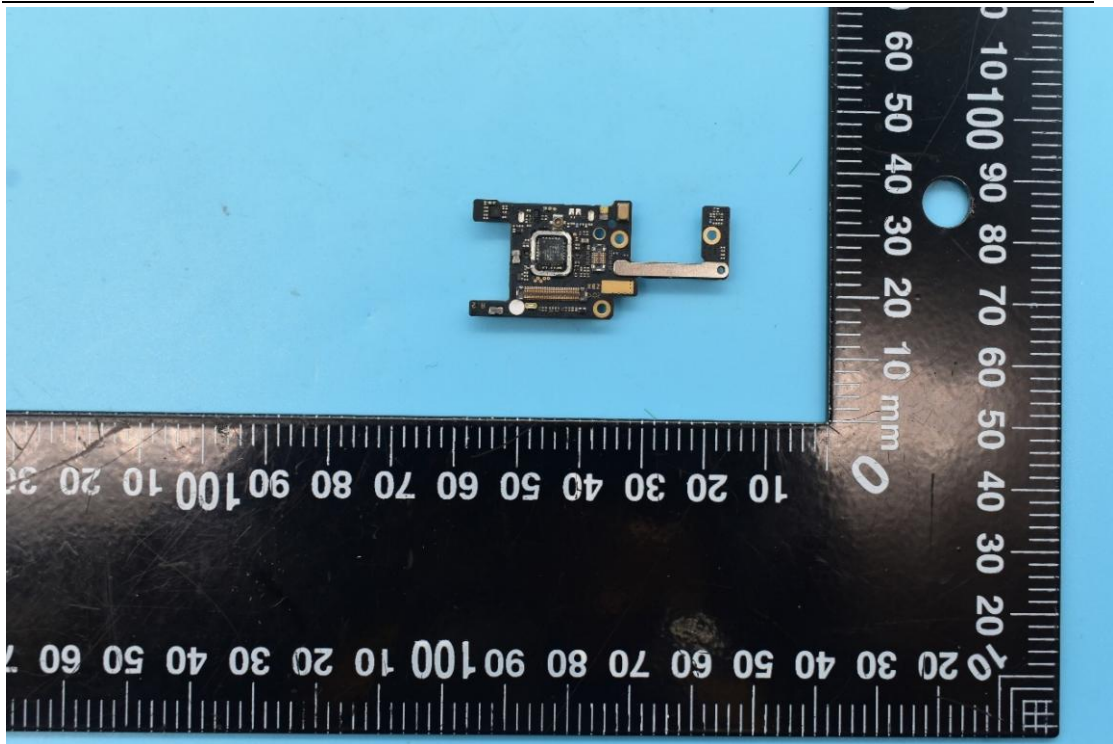

FCC ID:2AHJO-NX669J

Internal Photos

1. EUT uncover view

2. Antenna view