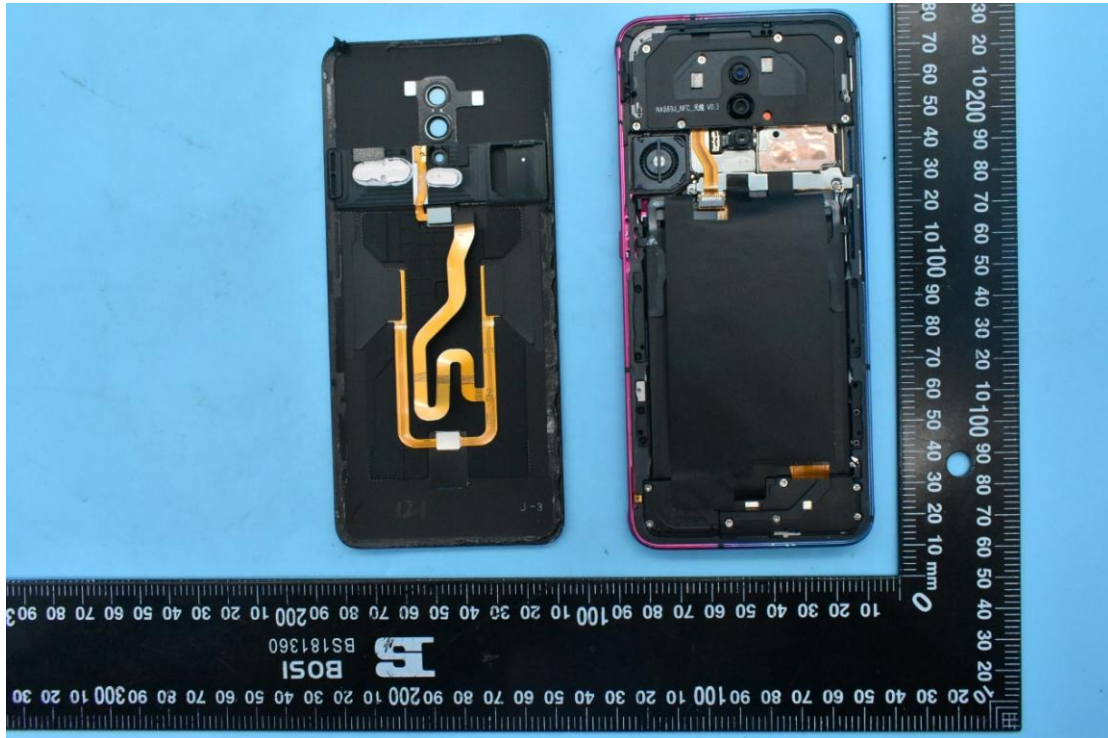

FCC ID:2AHJO-NX669J

Internal Photos

1. EUT uncover view

2. Antenna view