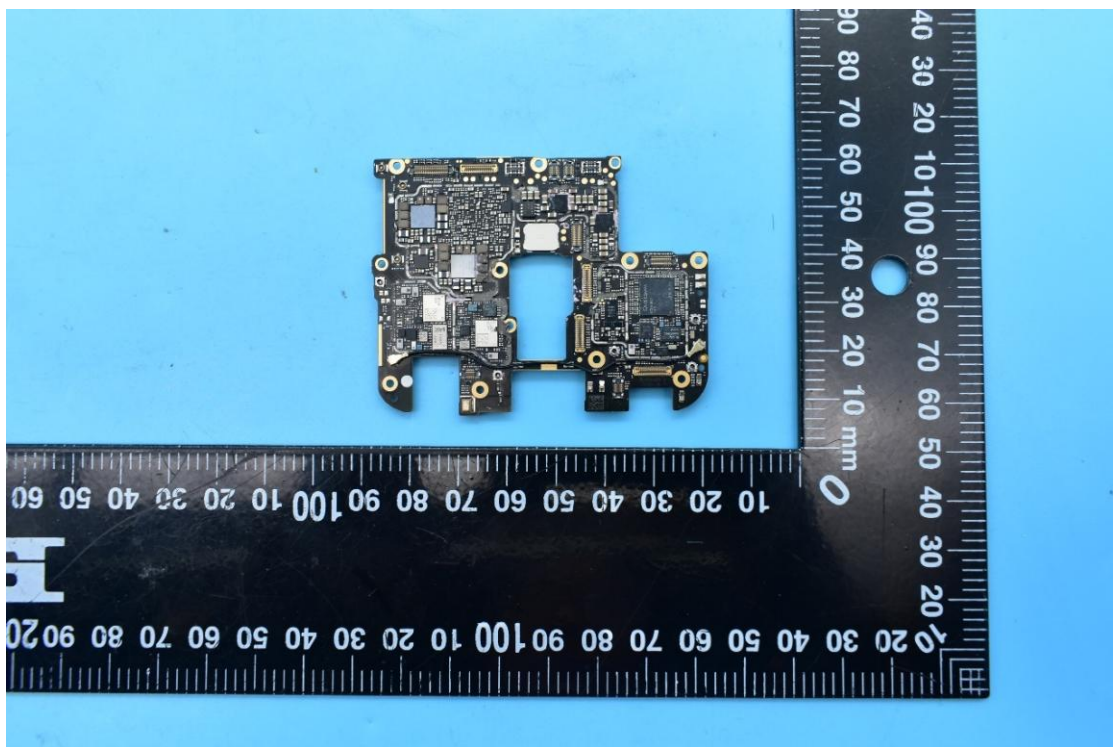

FCC ID:2AHJO-NX669J

Internal Photos

1. EUT uncover view

2. Antenna view