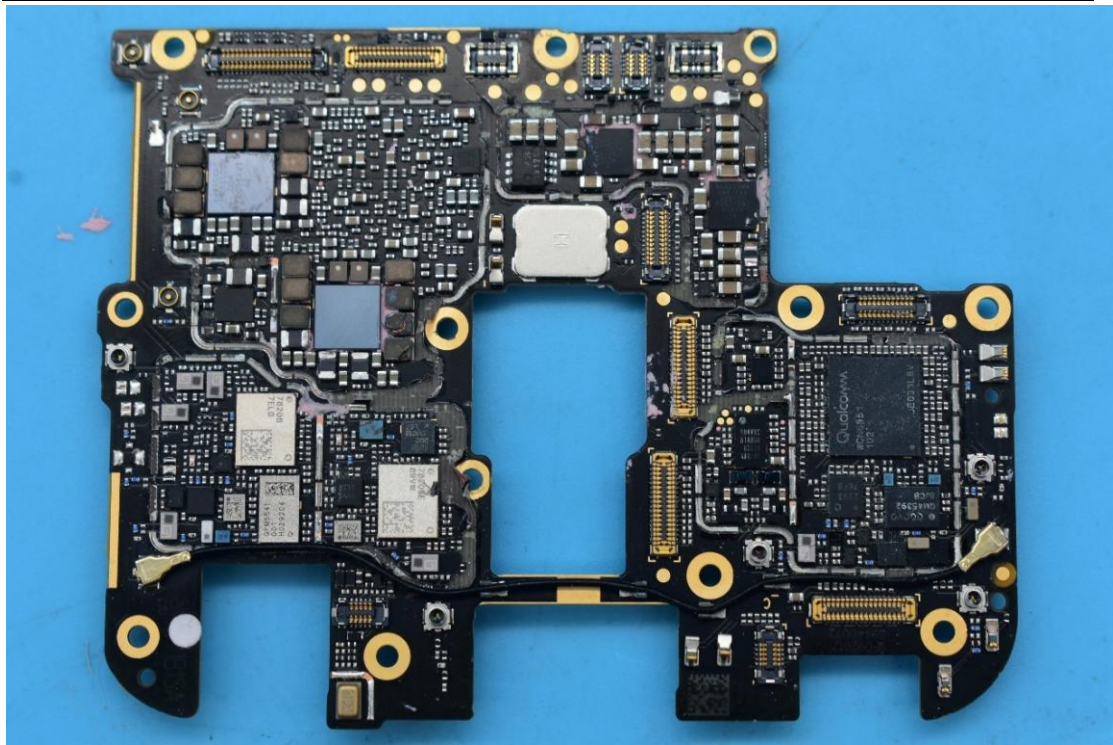

FCC ID:2AHJO-NX669J

Internal Photos

1. EUT uncover view

2. Antenna view