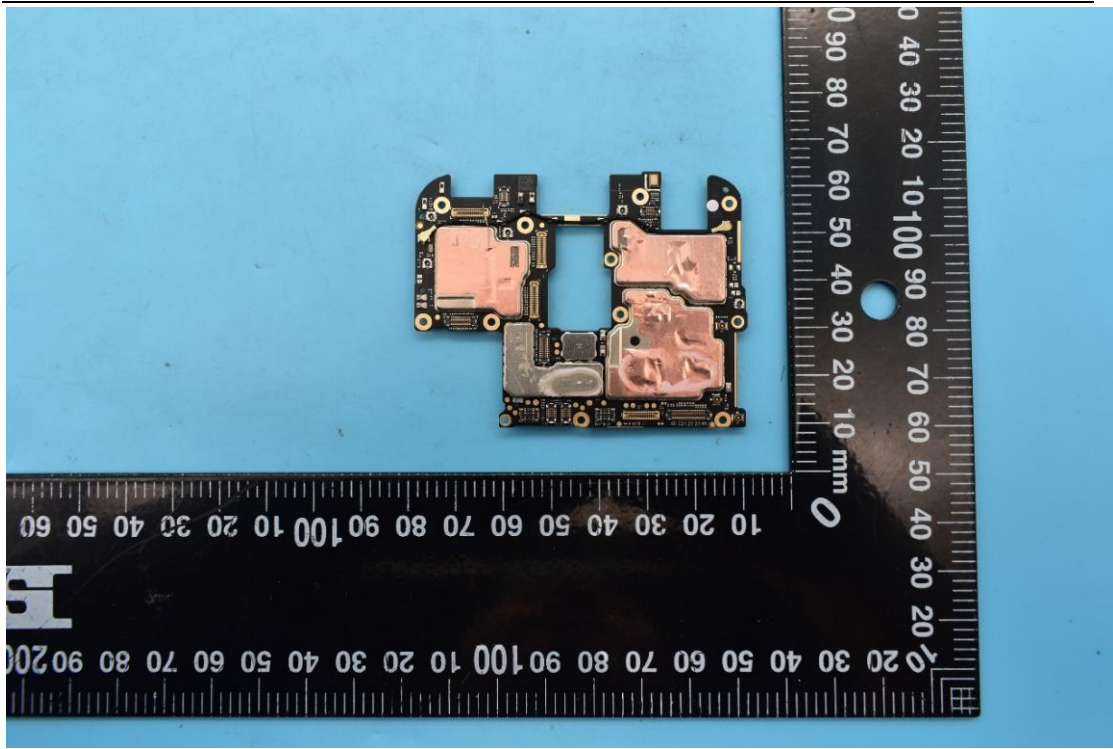

FCC ID:2AHJO-NX669J

Internal Photos

1. EUT uncover view

2. Antenna view