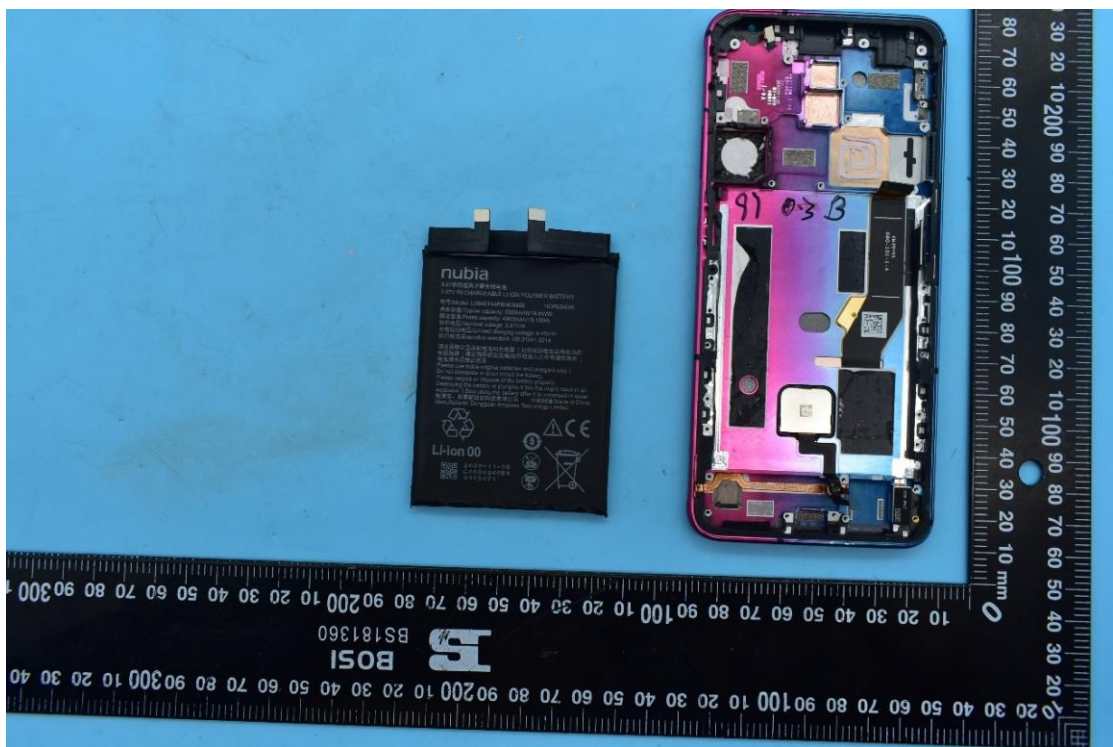

FCC ID:2AHJO-NX669J

Internal Photos

1. EUT uncover view

2. Antenna view