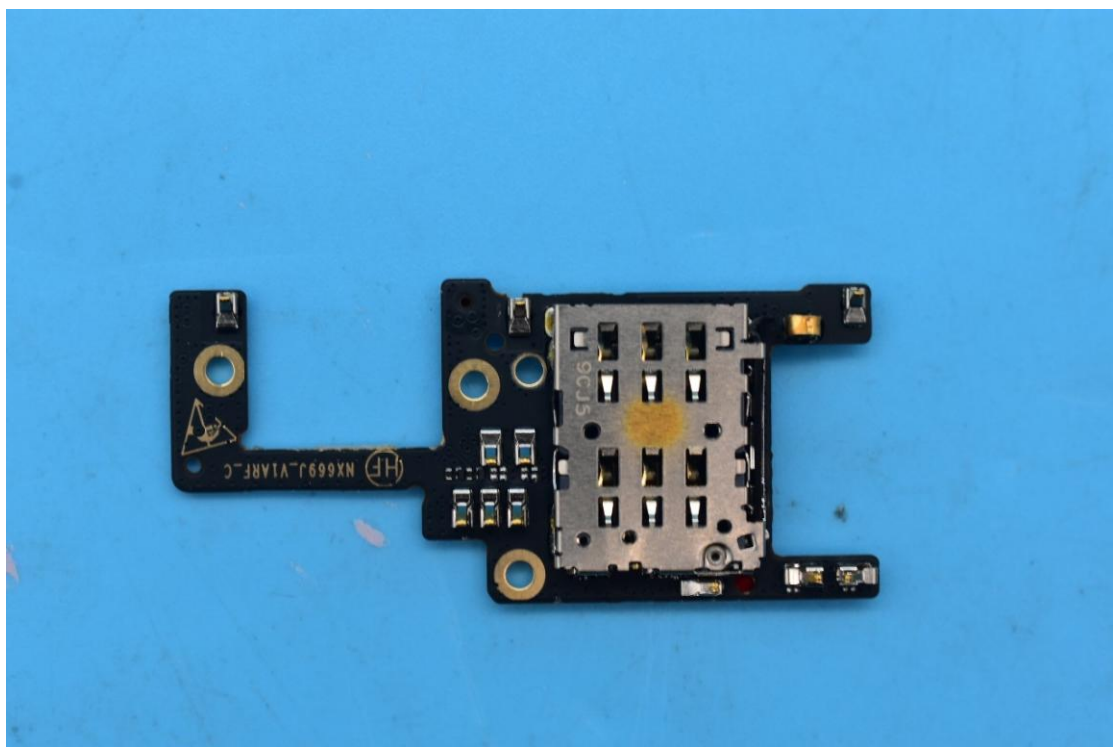

FCC ID:2AHJO-NX669J

Internal Photos

1. EUT uncover view

2. Antenna view