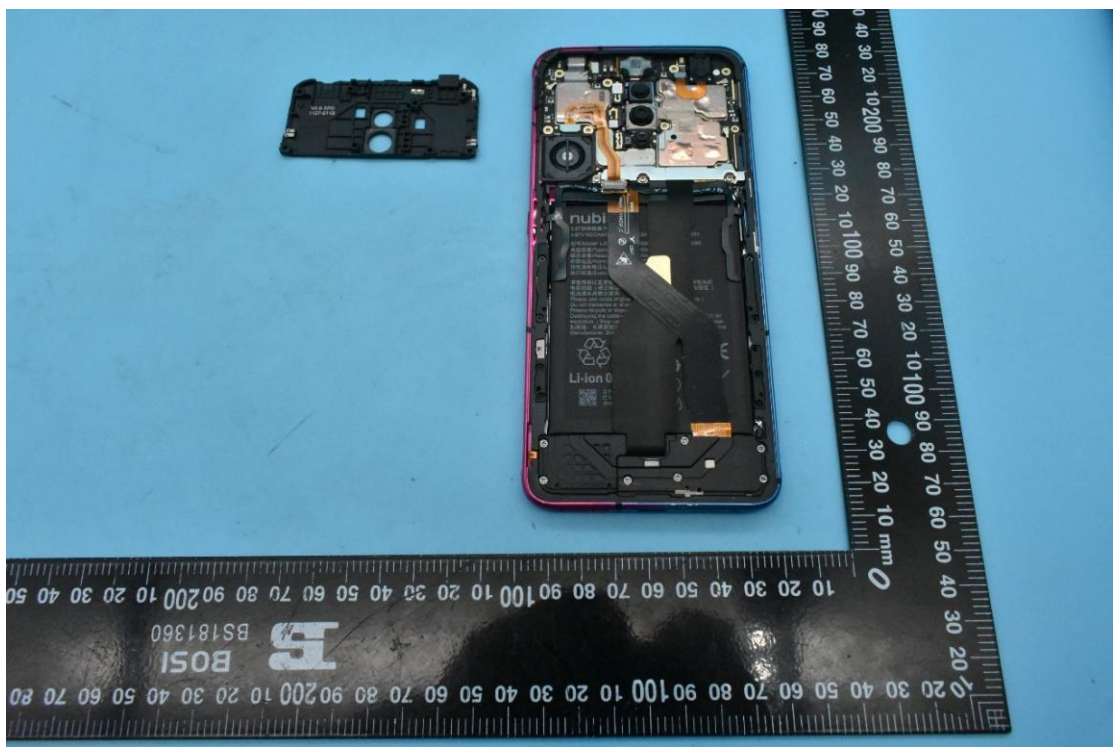

FCC ID:2AHJO-NX669J

Internal Photos

1. EUT uncover view

2. Antenna view