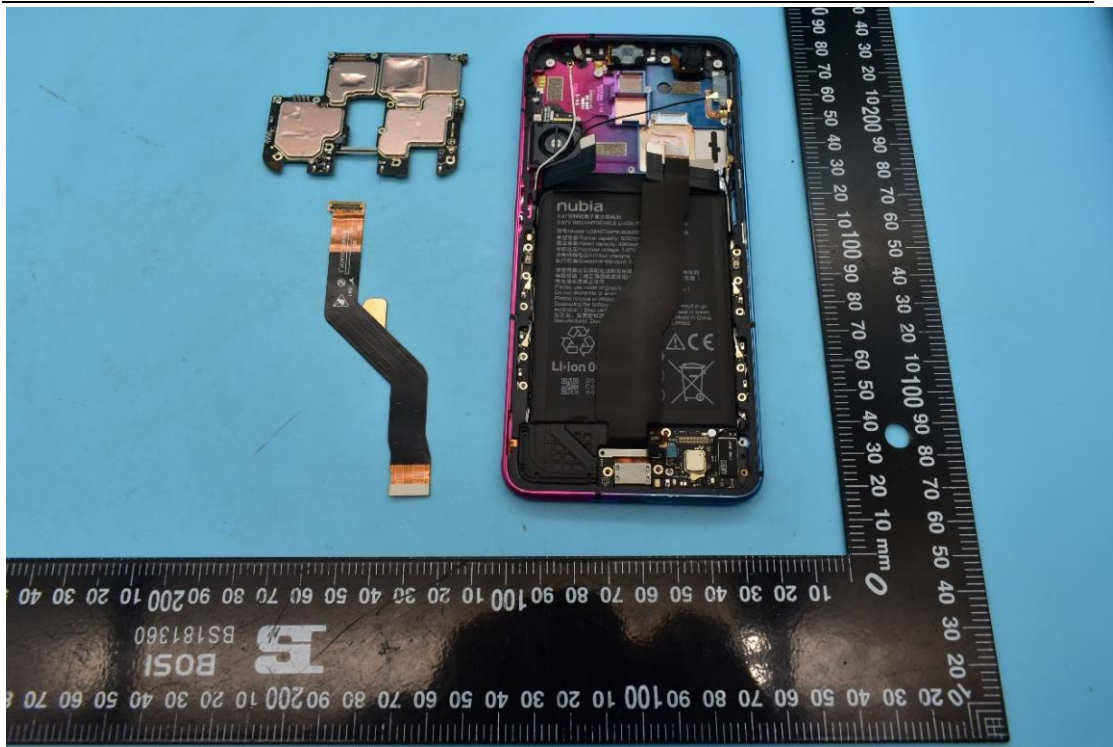

FCC ID:2AHJO-NX669J

Internal Photos

1. EUT uncover view

2. Antenna view