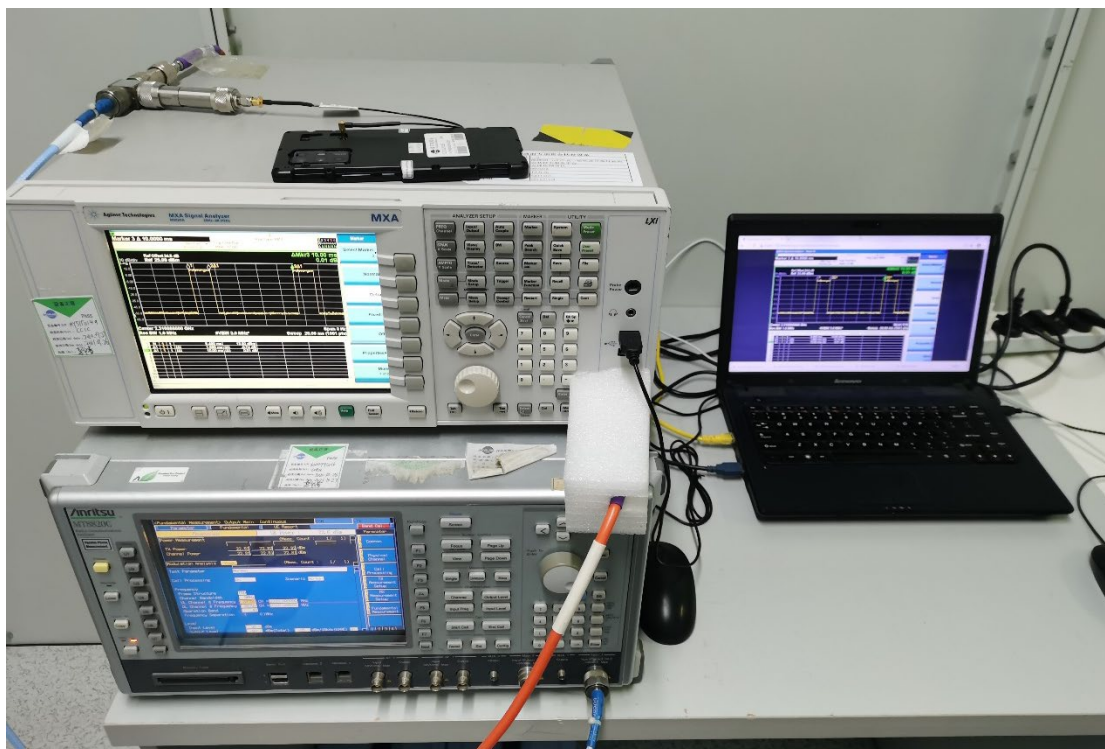

FCC ID:2AHJO-NX666J

Test Setup Photos

1. RF measurement setup

(GSM&WCDMA&LTE)

(NR 5G)

## 2. Radiated Spurious Emission(30MHz-1GHz)

## 3. Radiated Spurious Emission(above 1GHz)