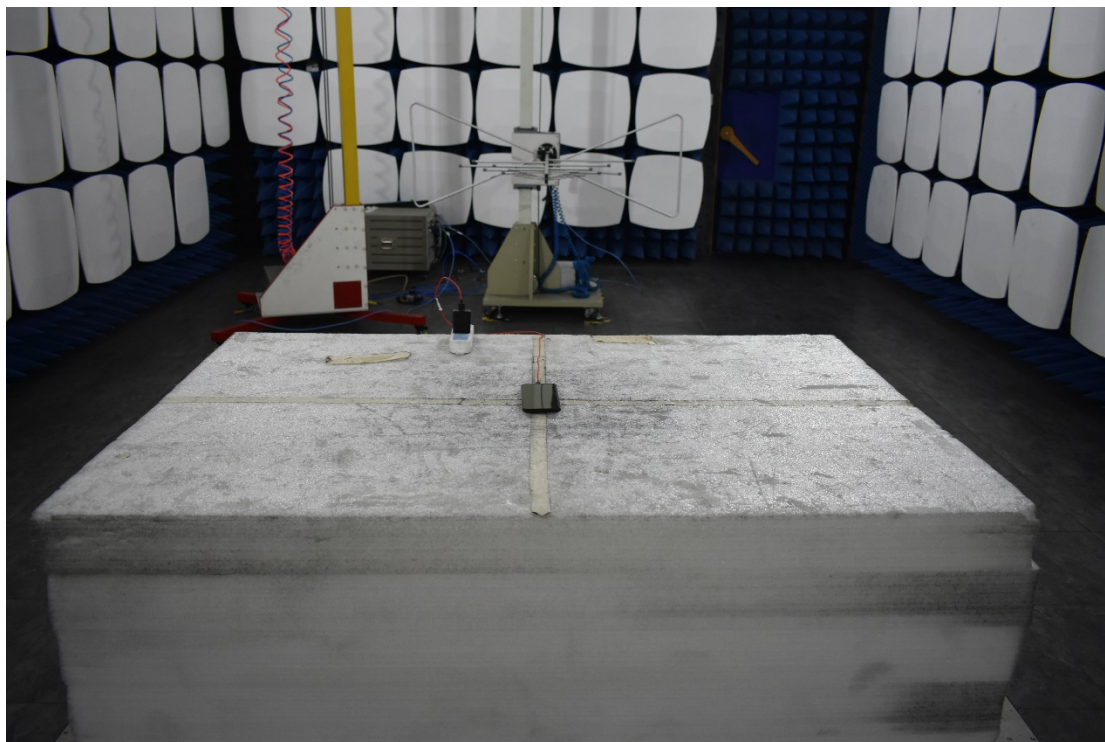

FCC ID:2AHJO-NX666J

Test Setup Photos

1. RF measurement setup

(GSM&WCDMA&LTE)

(NR 5G)

## 2. Radiated Spurious Emission(30MHz-1GHz)

## 3. Radiated Spurious Emission(above 1GHz)