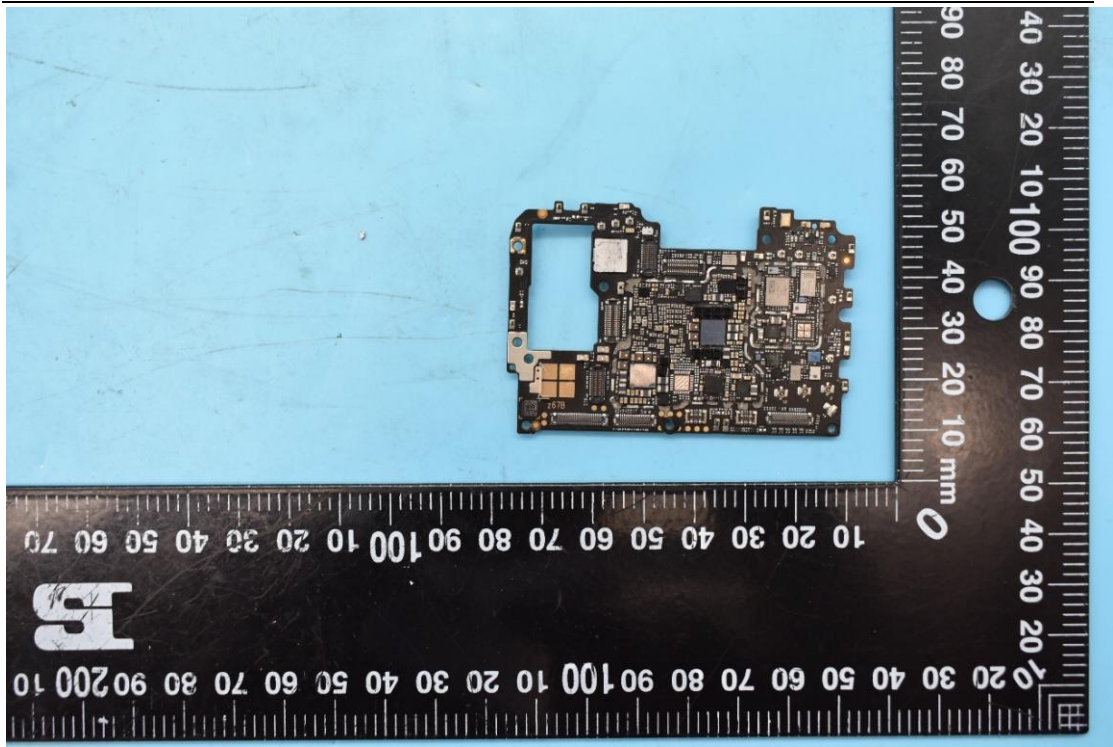

FCC ID:2AHJO-NX666J

Internal Photos

1. EUT uncover view

2. Antenna view