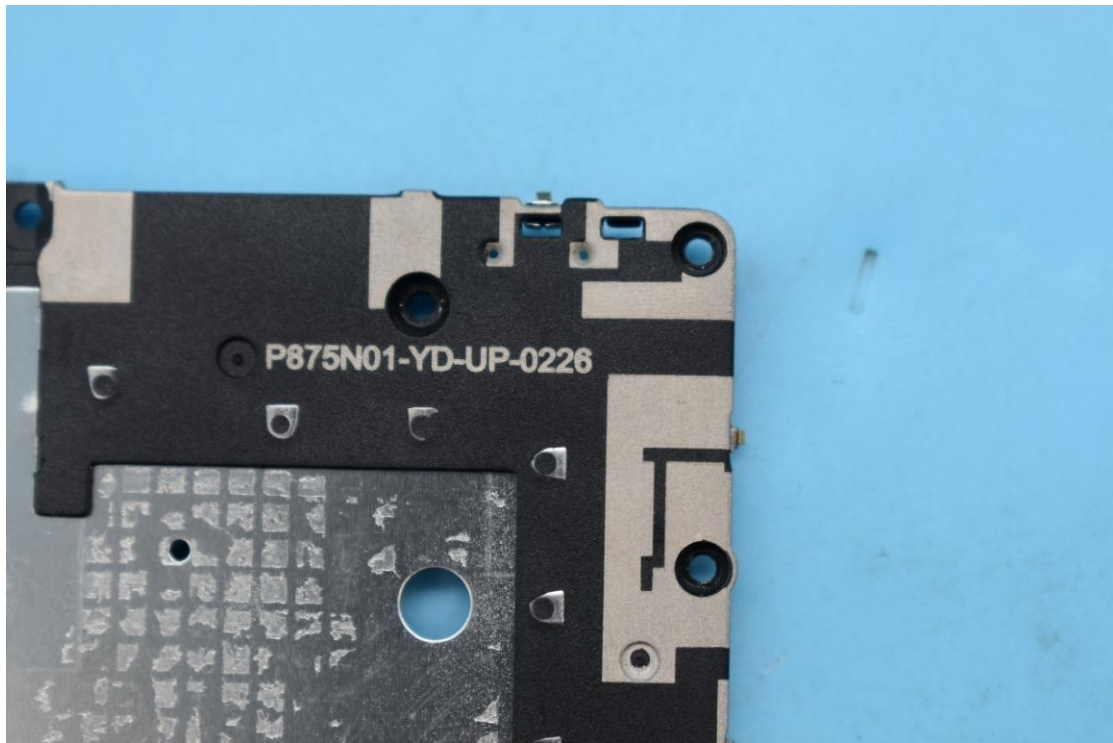

FCC ID:2AHJO-NX666J

Internal Photos

1. EUT uncover view

2. Antenna view