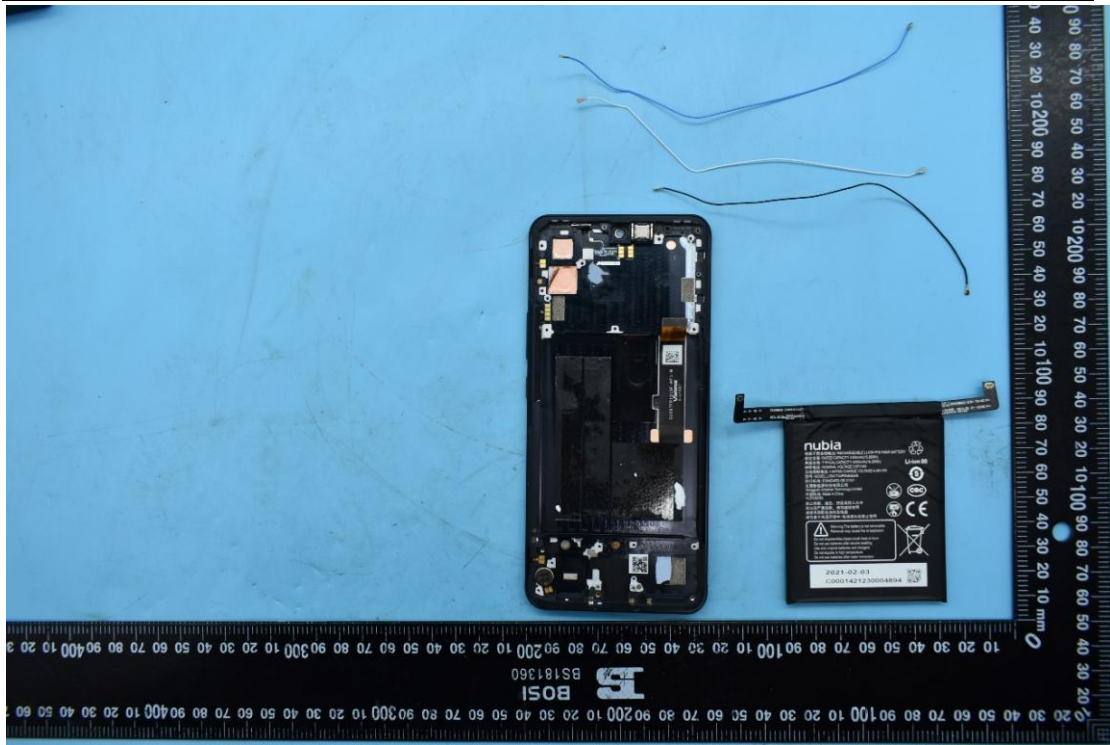

FCC ID:2AHJO-NX666J

Internal Photos

1. EUT uncover view

2. Antenna view