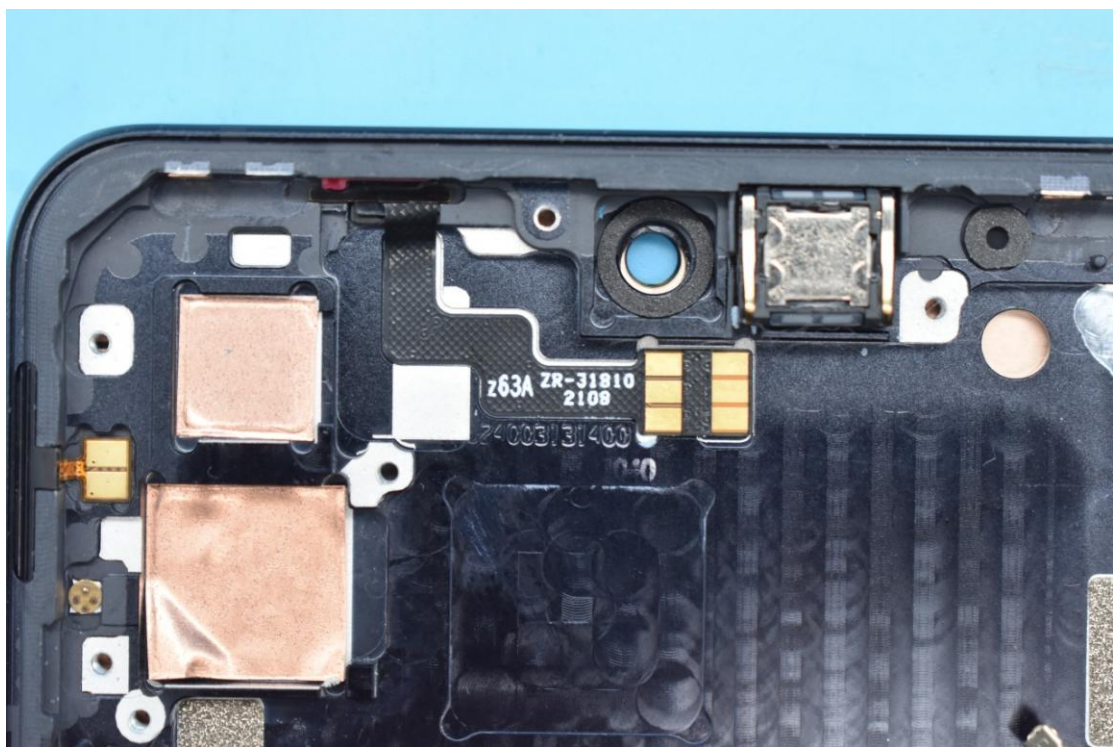

FCC ID:2AHJO-NX666J

Internal Photos

1. EUT uncover view

2. Antenna view