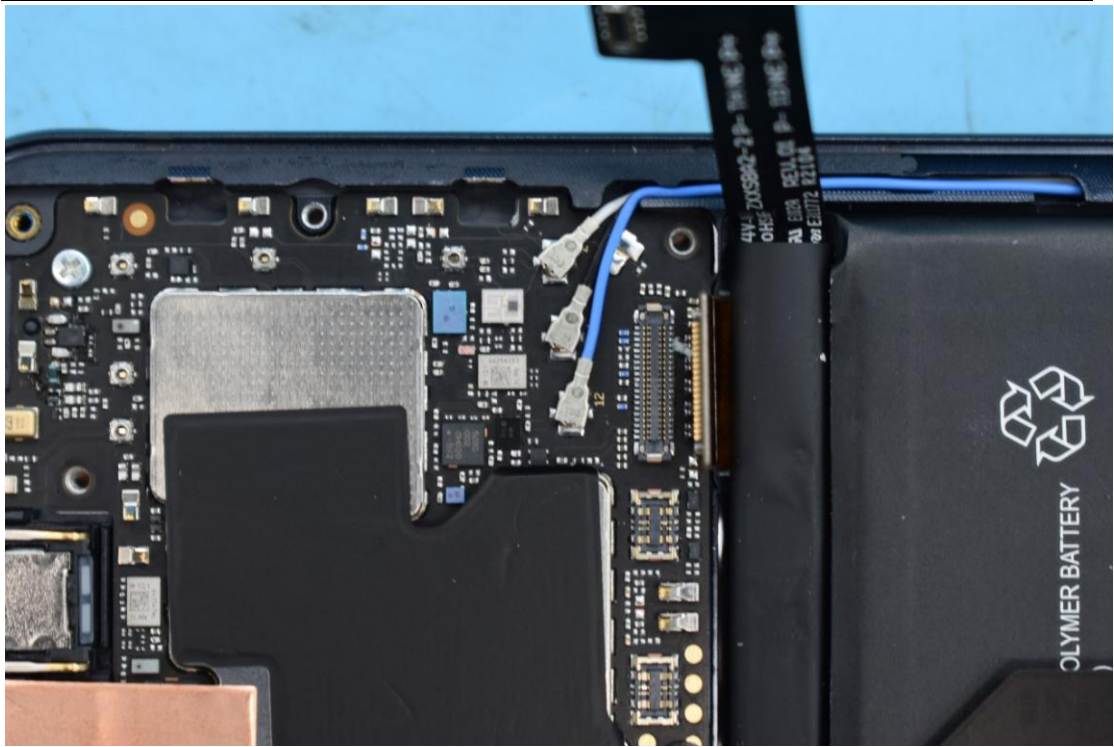

FCC ID:2AHJO-NX666J

Internal Photos

1. EUT uncover view

2. Antenna view