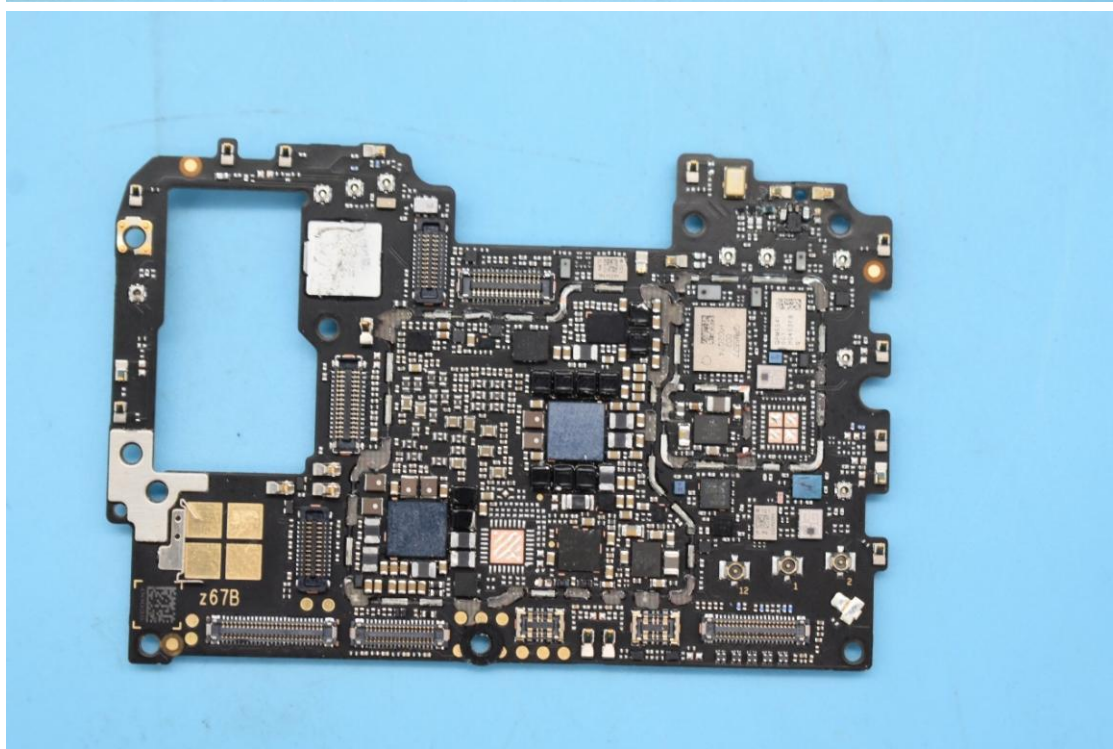

FCC ID:2AHJO-NX666J

Internal Photos

1. EUT uncover view

2. Antenna view