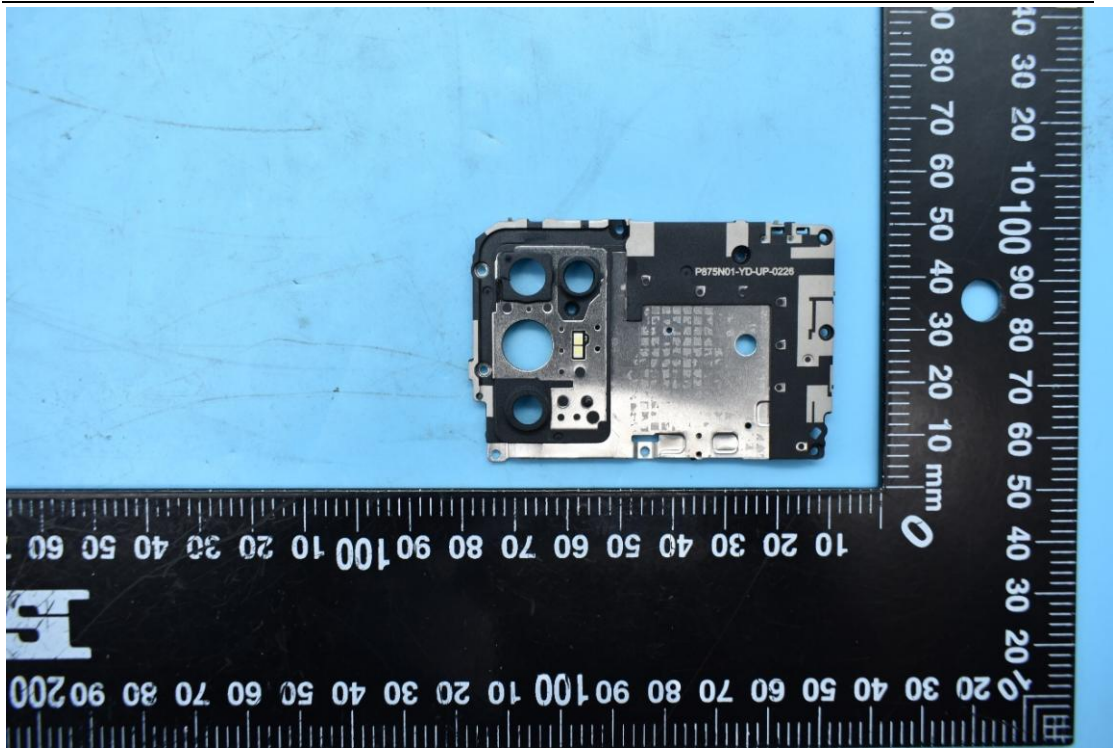

FCC ID:2AHJO-NX666J

Internal Photos

1. EUT uncover view

2. Antenna view