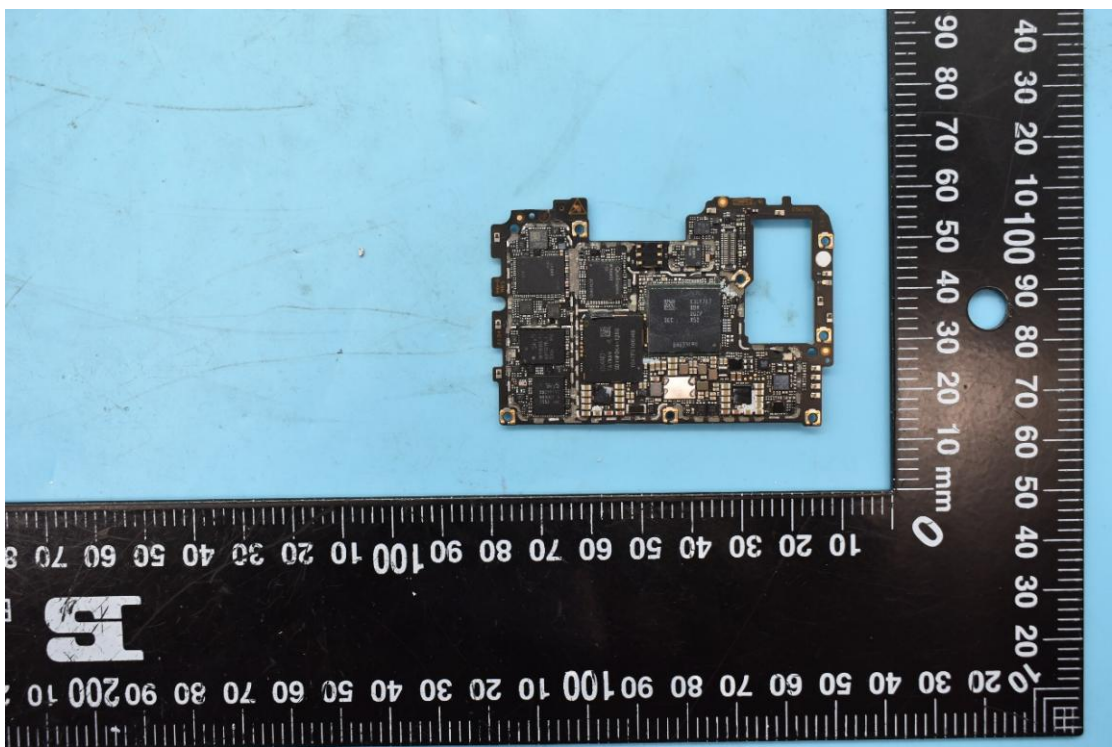

FCC ID:2AHJO-NX666J

Internal Photos

1. EUT uncover view

2. Antenna view