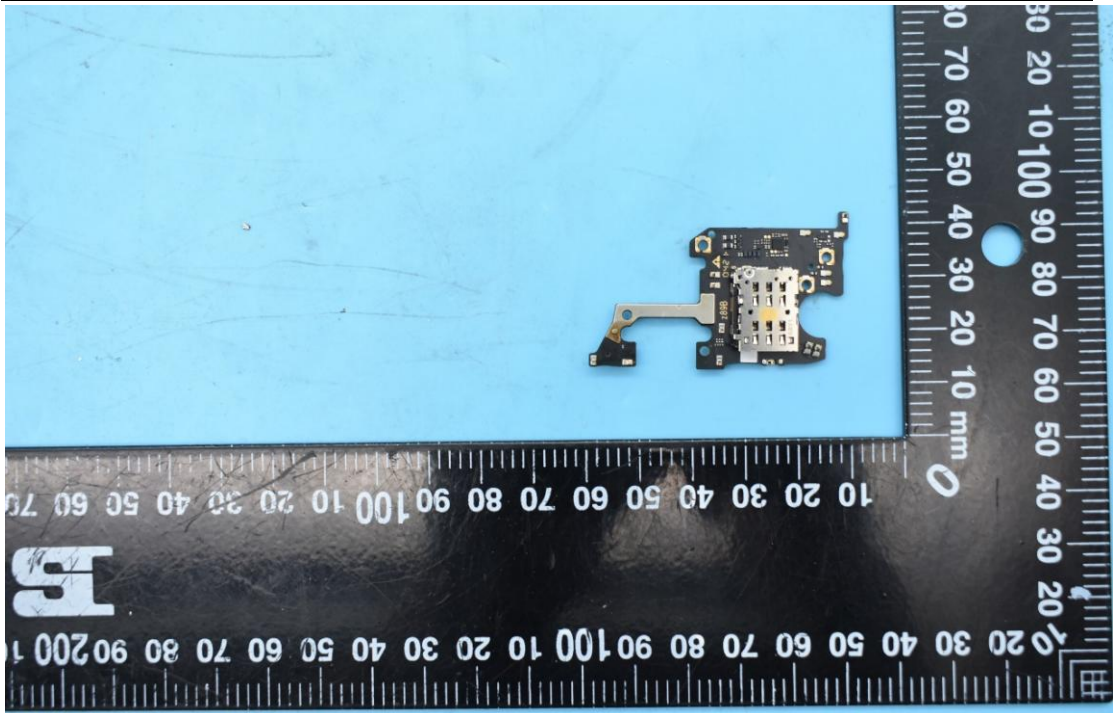

FCC ID:2AHJO-NX666J

Internal Photos

1. EUT uncover view

2. Antenna view