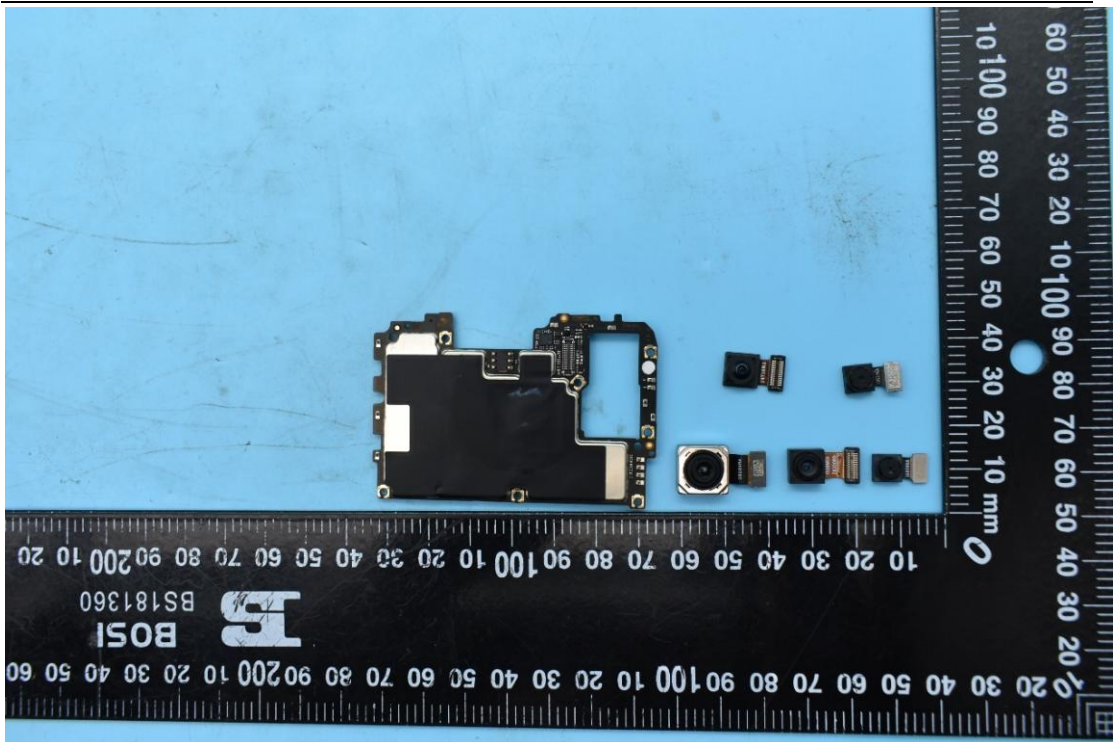

FCC ID:2AHJO-NX666J

Internal Photos

1. EUT uncover view

2. Antenna view