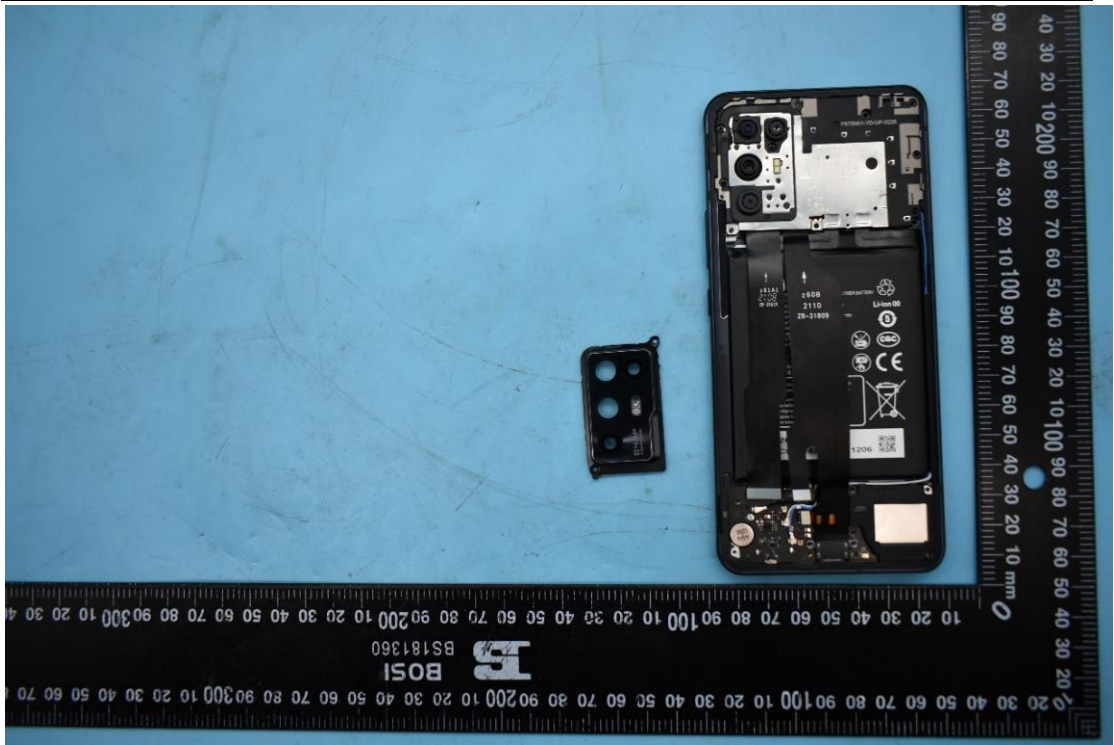

FCC ID:2AHJO-NX666J

Internal Photos

1. EUT uncover view

2. Antenna view