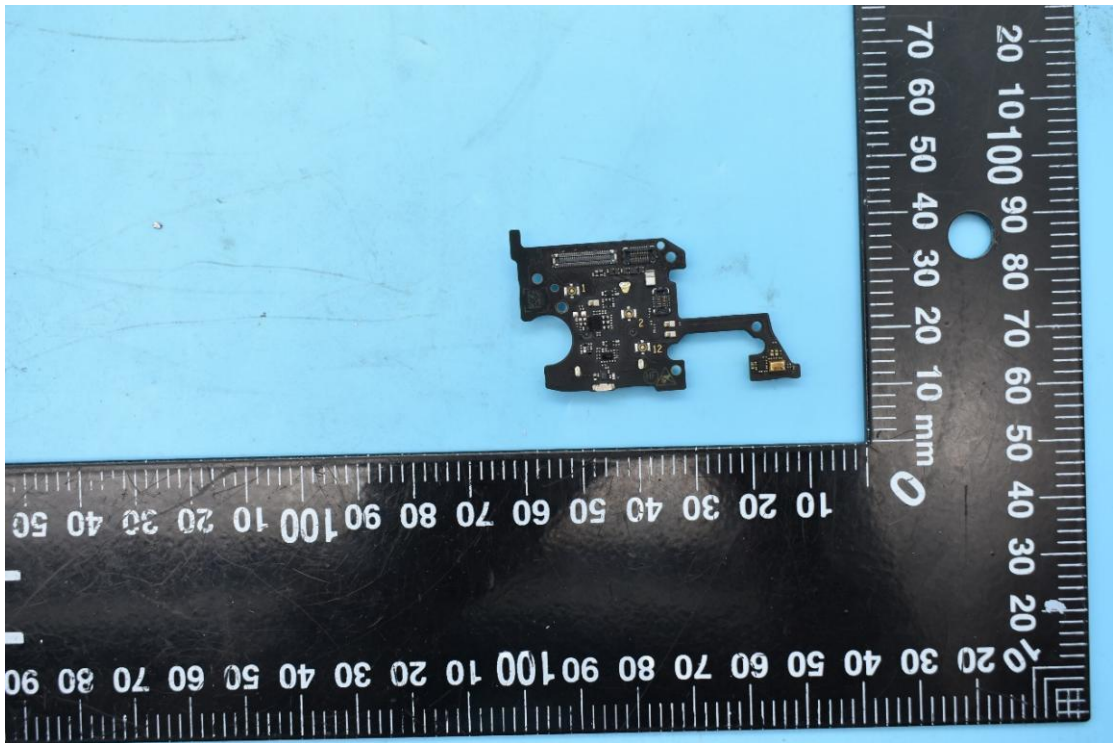

FCC ID:2AHJO-NX666J

Internal Photos

1. EUT uncover view

2. Antenna view