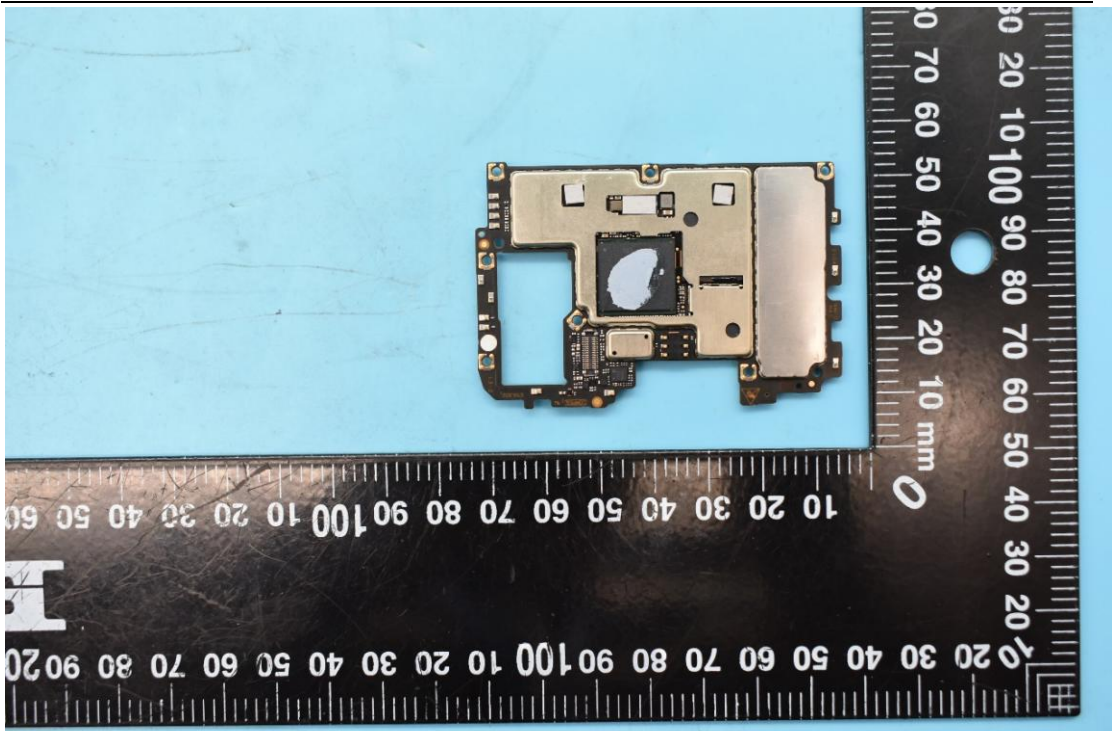

FCC ID:2AHJO-NX666J

Internal Photos

1. EUT uncover view

2. Antenna view