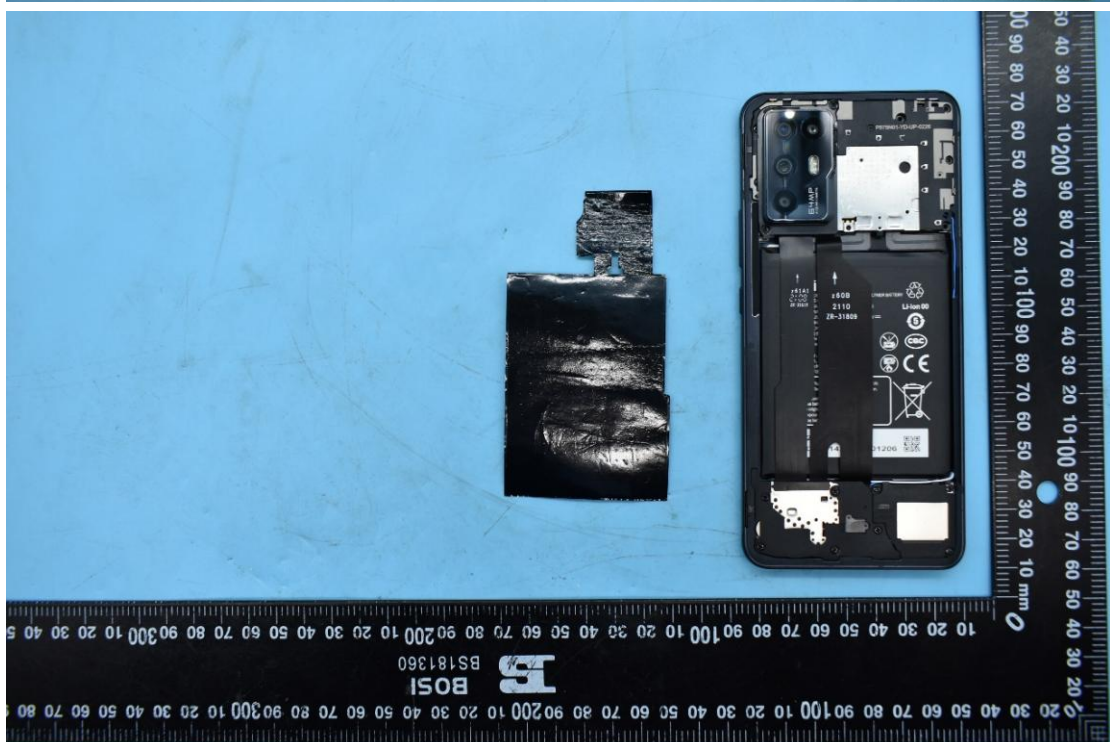

FCC ID:2AHJO-NX666J

Internal Photos

1. EUT uncover view

2. Antenna view