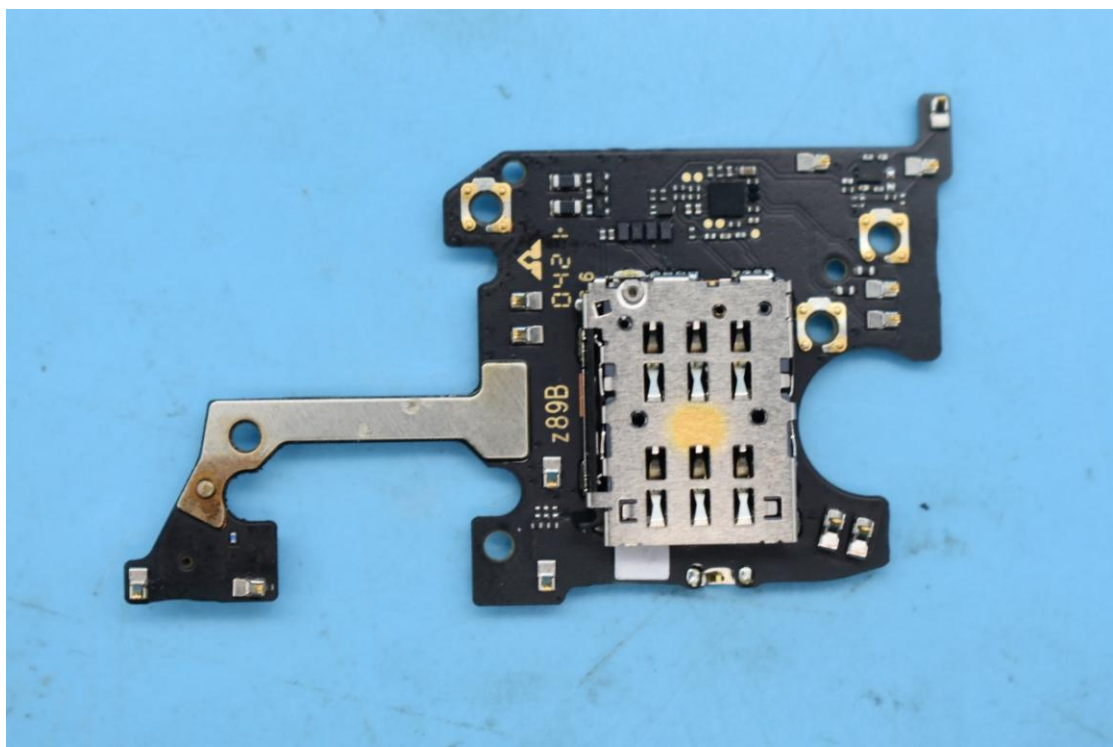

FCC ID:2AHJO-NX666J

Internal Photos

1. EUT uncover view

2. Antenna view