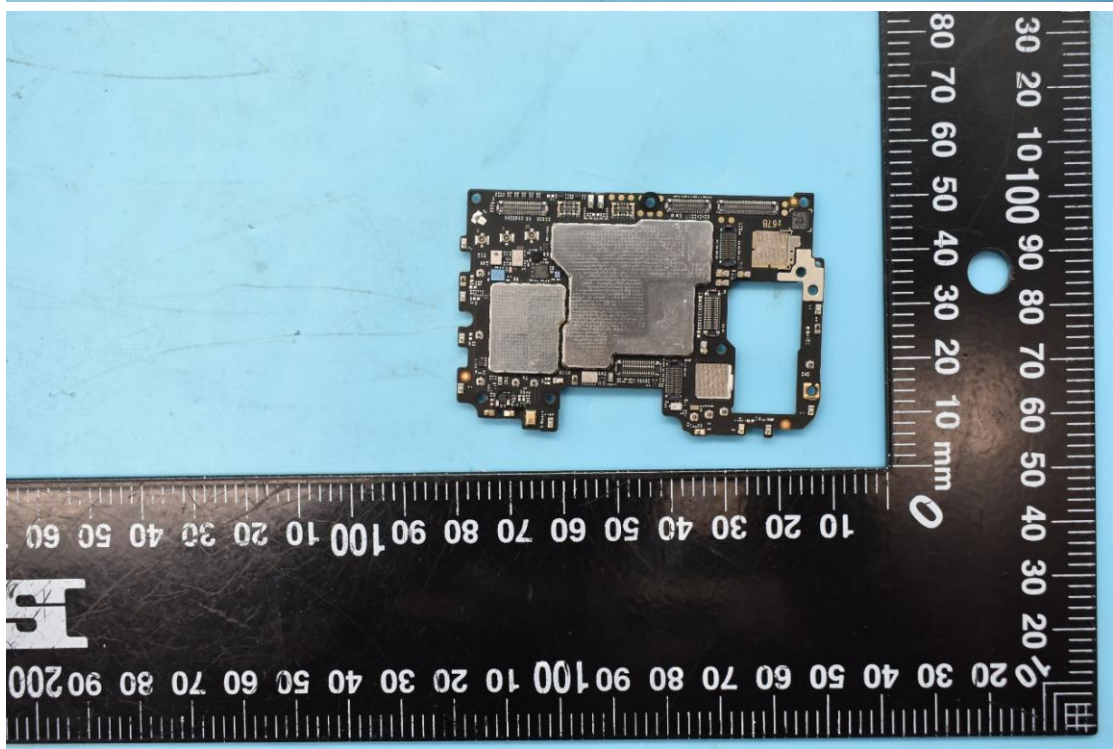

FCC ID:2AHJO-NX666J

Internal Photos

1. EUT uncover view

2. Antenna view