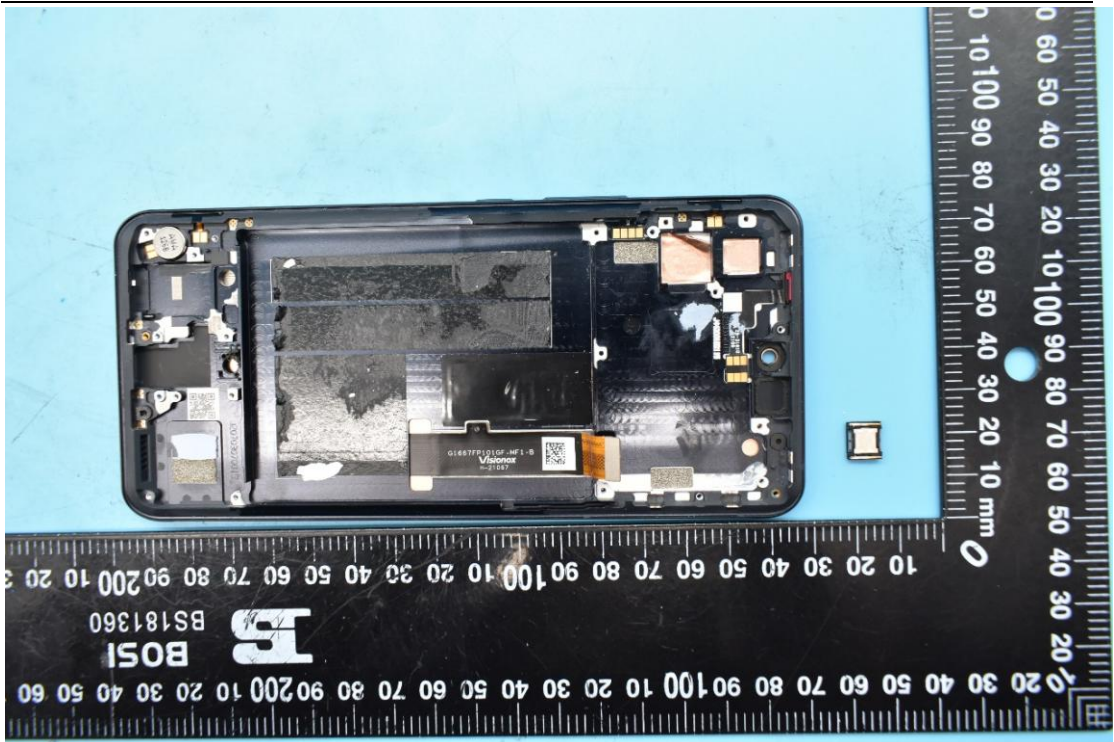

FCC ID:2AHJO-NX666J

Internal Photos

1. EUT uncover view

2. Antenna view