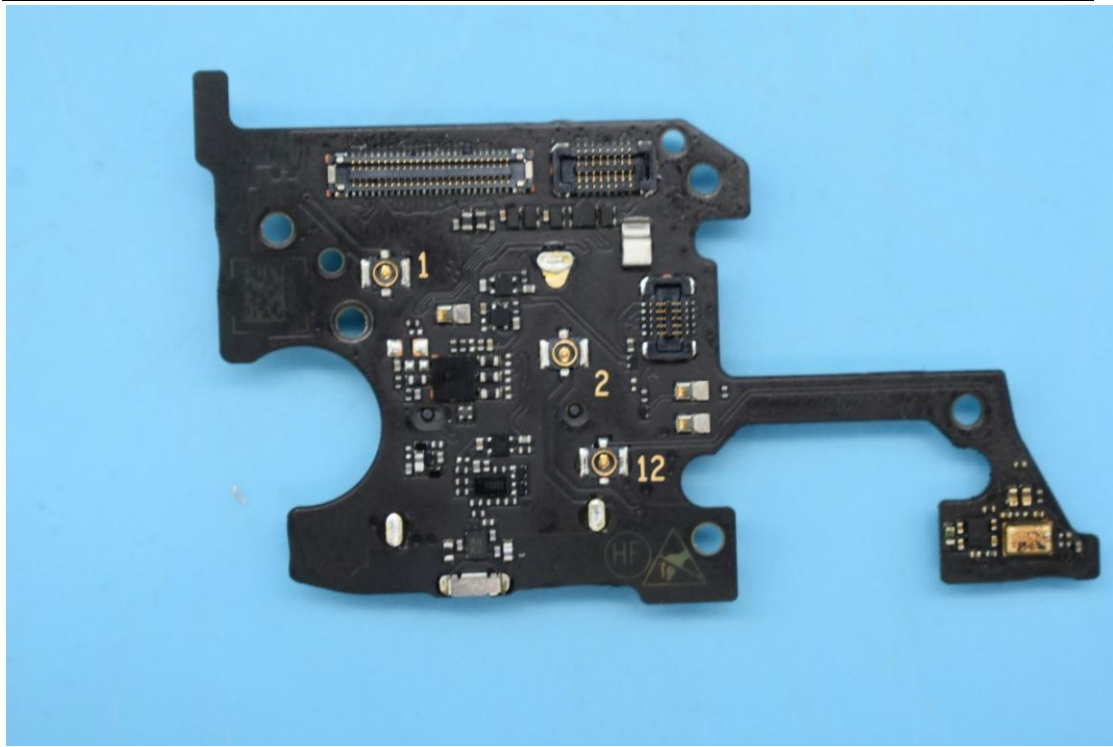

FCC ID:2AHJO-NX666J

Internal Photos

1. EUT uncover view

2. Antenna view