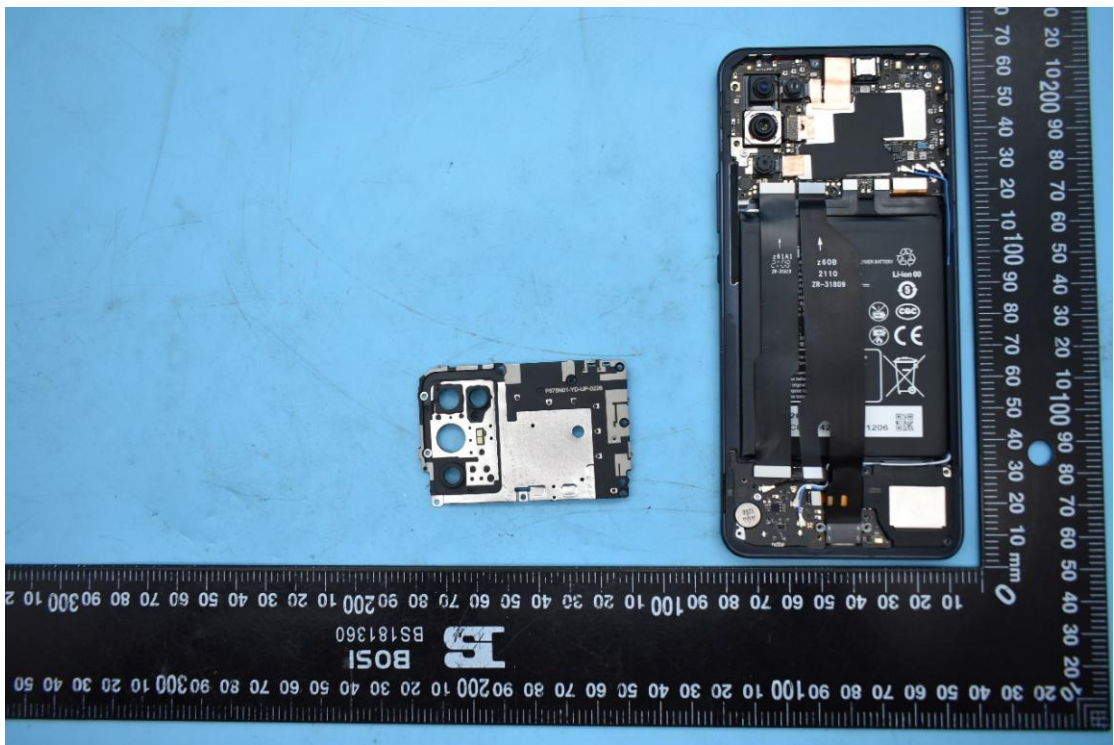

FCC ID:2AHJO-NX666J

Internal Photos

1. EUT uncover view

2. Antenna view