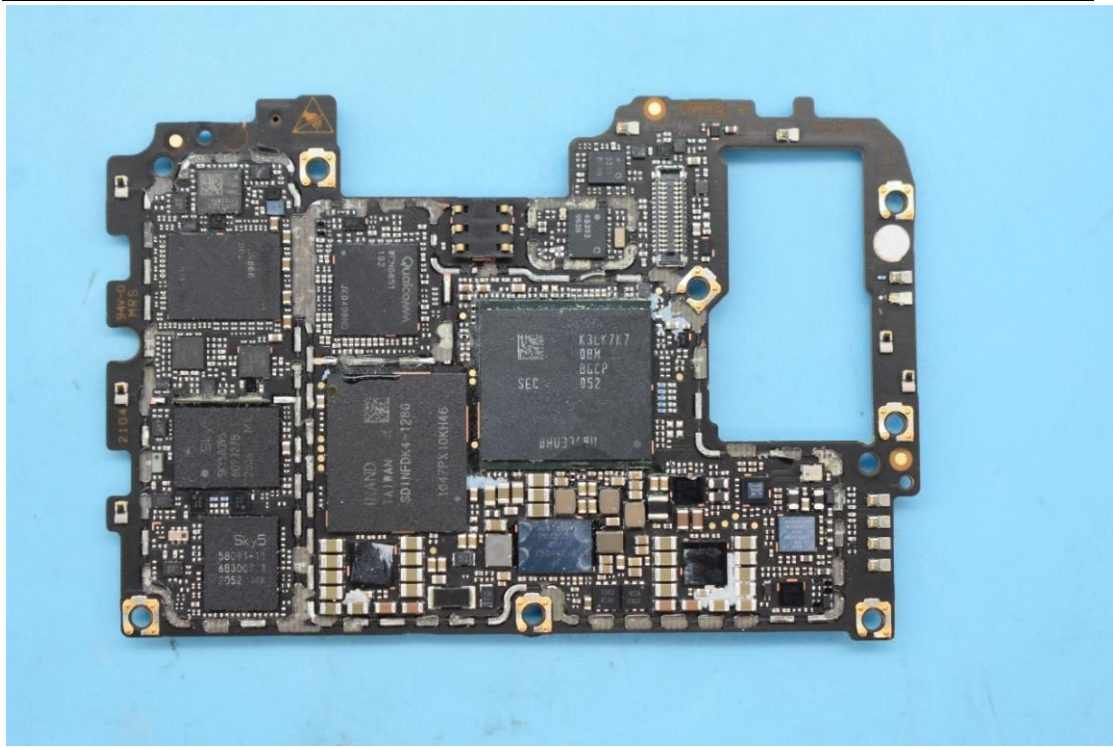

FCC ID:2AHJO-NX666J

Internal Photos

1. EUT uncover view

2. Antenna view