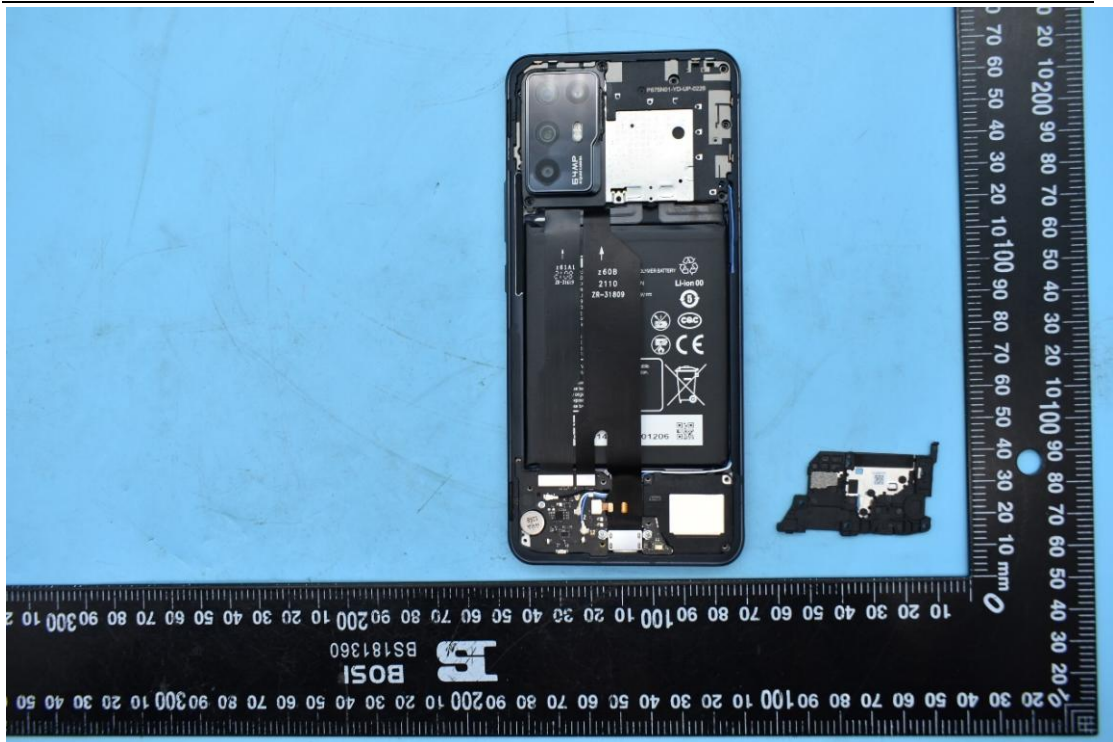

FCC ID:2AHJO-NX666J

Internal Photos

1. EUT uncover view

2. Antenna view